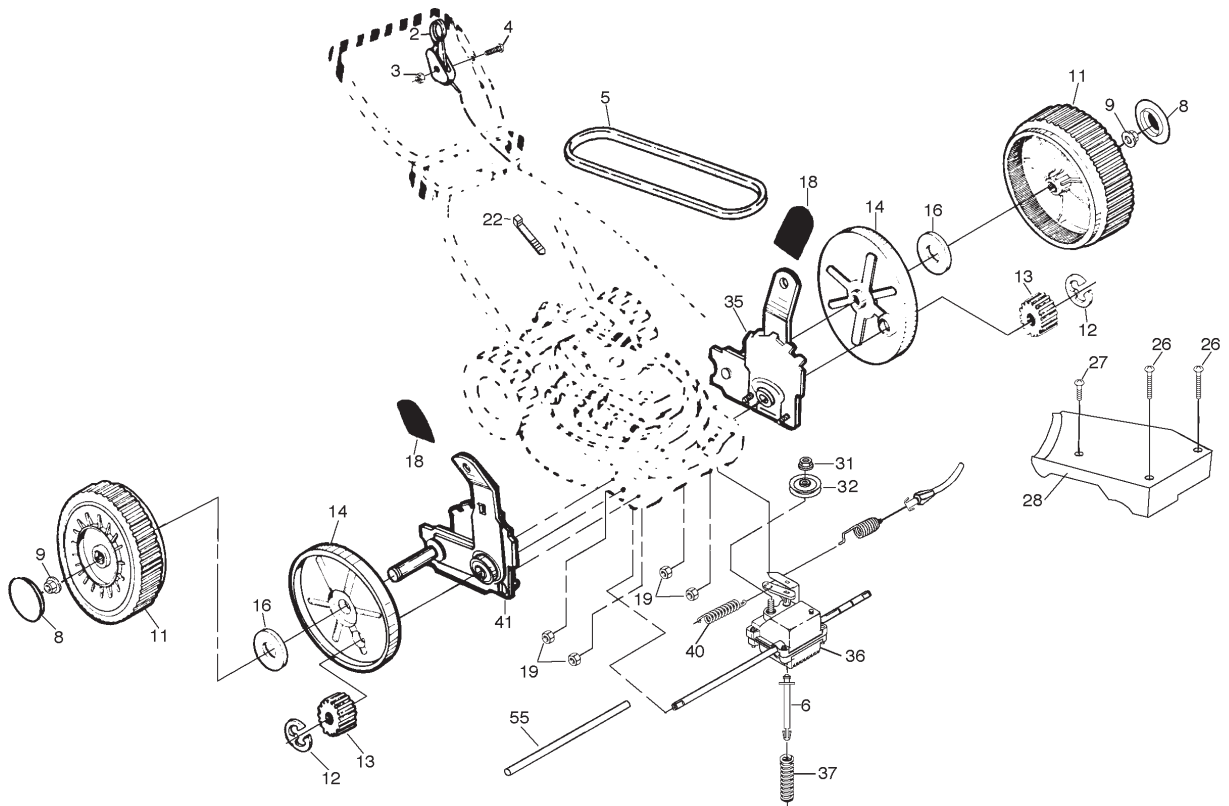

PIÈCES DE RECHANGE

TONDEUSE À GAZON ROTATIVE NO. DE MODÈLE PR6Y22SHA

10

REPAIR PARTS

3

ROTARY LAWN MOWER - - MODEL NO. PR6Y22SHA

KEY NO.	PART NO.	DESCRIPTION	KEY NO.	PART NO.	DESCRIPTION
1	151721X479	Lower Handle	38	63601	Nut
2	153638	Rope Guide	39	170031	Front Baffle Kit
3	63601	Locknut 1/4-20	40	172837	Mower Housing Kit (Includes Key No. 61)
4	131959	Handle Bolt	43	851084	Hex Head Screw 3/8-24 x 1-3/8 Gr. 8
5	170287	Control Bar	44	850263	Helical Washer 3/8
6	66426	Wire Ties	45	851074	Hardened Washer
7	144929	Hex Washer Head Screw 1/4-20 x 2-1/8	46	141114	22" Blade
8	170294	Throttle Control	47	851514	Blade Adapter
9	751772X479	Mulcher Plate	48	147286	Hinge Rod
10	130861	Engine Zone Control Cable	49	87593	Housing Bracket
11	166862X479	Upper Handle	51	87589	Torsion Spring
12	51793	Hairpin Cotter	54	750149	Discharge Guard
13	170146	Handle Knobs	55	87677	Hi-Pro Key
14	140540	Rear Skirt	57	84596	Engine Pulley
15	750097	Hex Head Screw	58	213146	* Cable Clamp
16	170345X479	Handle Bracket Assembly (Right)	59	83816	Screw #10 x 5/8
17	170346X479	Handle Bracket Assembly (Left)	61	107339X	Danger Decal
18	149741	Screw 5/16-18 x 3/4	62	-----	* Engine - Briggs & Stratton 12H802
20	134612	Debris Shield			Order parts from engine manufacturer
21	751592	Locknut	65	74760612	Bolt
22	700325X007	Wheel Adjusting Bracket	66	751592	Nut
23	146630	Spacer	67	165175X479	Support Rod
24	87584X004	Skirt Bracket	68	54583	Screw hex Tap. 1/4/20
25	700331X004	Selector Spring	69	57143	Wave Washer
26	170143	Selector Knob	70	128415	Pop Rivet
27	750913X004	Axle Arm Assembly	--	162300	Warning Decal
28	61651	Belleville Washer	--	134027X479	Rear Baffle (Not Shown)
29	142748	Shoulder Bolt 3/8-16	--	172787	Operator's Manual (English)
30	170258	Wheel & Tire Assembly (Rear)	--	172788	Operator's Manual (French)
31	83923	Flanged Locknut 3/8-16	--	173816	Repair Parts Manual
32	88348	Flat Washer			
33	750386X479	Wheel Support Bracket (RT)			
34	750388X479	Wheel Support Bracket (LT)			
35	17600406	Screw			
36	150406	Thread Rolling Screw 3/8-16 x 1			
37	851201X004	Engine Washer			
			38	63601	Nut
			39	170031	Front Baffle Kit
			40	172837	Mower Housing Kit (Includes Key No. 61)
			43	851084	Hex Head Screw 3/8-24 x 1-3/8 Gr. 8
			44	850263	Helical Washer 3/8
			45	851074	Hardened Washer
			46	141114	22" Blade
			47	851514	Blade Adapter
			48	147286	Hinge Rod
			49	87593	Housing Bracket
			51	87589	Torsion Spring
			54	750149	Discharge Guard
			55	87677	Hi-Pro Key
			57	84596	Engine Pulley
			58	213146	* Cable Clamp
			59	83816	Screw #10 x 5/8
			61	107339X	Danger Decal
			62	-----	* Engine - Briggs & Stratton 12H802
					Order parts from engine manufacturer
			65	74760612	Bolt
			66	751592	Nut
			67	165175X479	Support Rod
			68	54583	Screw hex Tap. 1/4/20
			69	57143	Wave Washer
			70	128415	Pop Rivet
			--	162300	Warning Decal
			--	134027X479	Rear Baffle (Not Shown)
			--	172787	Operator's Manual (English)
			--	172788	Operator's Manual (French)
			--	173816	Repair Parts Manual
			Available accessories not included with lawn mower:		
			--	GCK3200	Grass Catcher