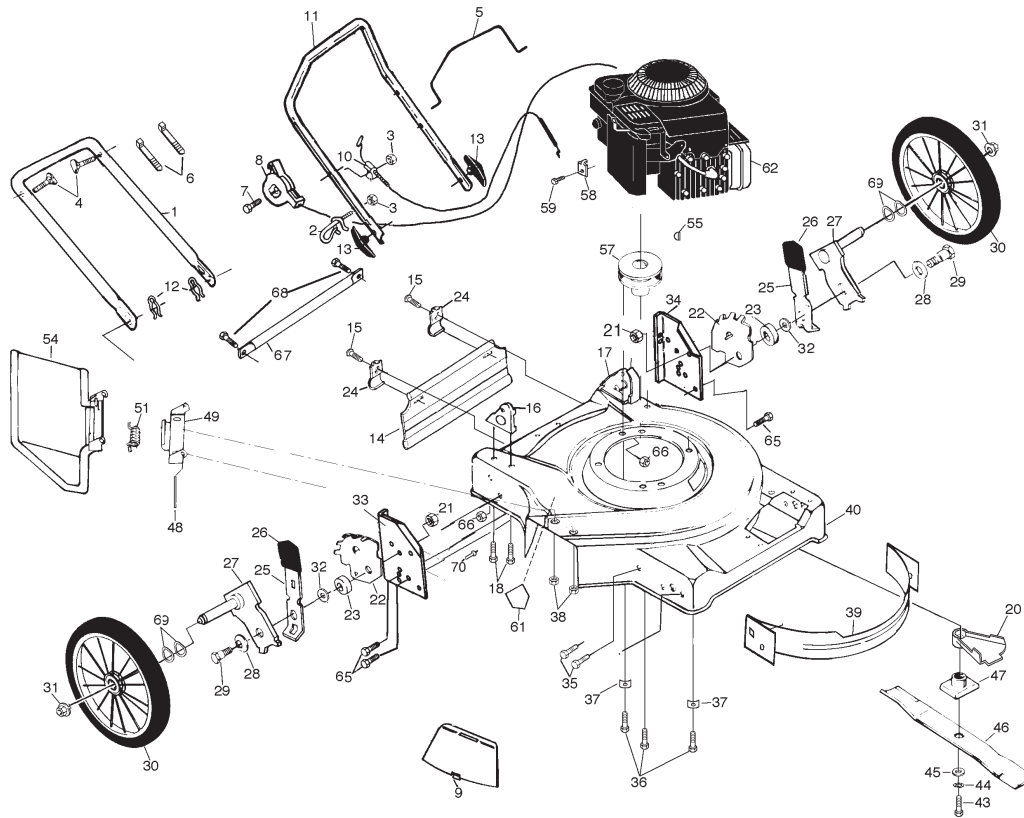

PIÈCES DE RECHANGE

TONDEUSE À GAZON ROTATIVE NO. DE MODÈLE PR6Y22SHA

8

REPAIR PARTS

ROTARY LAWN MOWER - - MODEL NO. PR6Y22SHA

KEY NO.	PART NO.	DESCRIPTION	KEY NO.	PART NO.	DESCRIPTION
2	174318	Drive Control	26	146072	Pan Head Tapping Screw #10-24 x 2-3/4
3	751152	Locknut #10-24	27	750097	Hex Head Tapping Screw #10-2
4	158755	Hex Washer Head Screw 1/4-20 x 2.12	28	171320	Drive Cover
5	146527	V-Belt	31	132010	Hex Flange Nut
6	150495	Spring Retainer	32	137052	Drive Pulley
8	77400	Hubcap	35	172291	Wheel Adjuster Assembly (Left)
9	145212	Flanged Locknut 3/8-16	36	702511	Gear Case Assembly
11	170263	Wheel & Tire Assembly	37	137090	Spring
12	12000058	E-Ring	40	75192	Spring
13	137054	Pinion	41	172290	Wheel Adjuster Assembly (Right)
14	88080	Dust Cover	55	86012	Driveshaft Cover
16	67725	Washer 1/2 x 1-1/2 x .134			
18	170143	Selector Knob			
19	63601	Hex Locknut 1/4-20			
22	66426	Wire Tie			

5