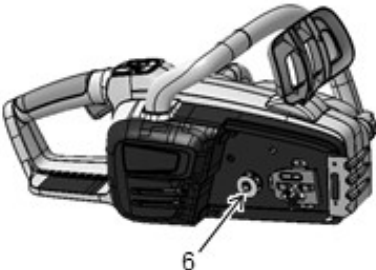

SPARE PARTS LIST

CHAIN SAWS

PRCS16i, 967701101, 2017-12

ASSEMBLY

PRCS16i, 967701101, 2017-12

Ref	Part No	Description	Remark	QTY KIT
1	591 37 79-02	SERVICE KIT	BAR TENSION KNOB	1
2	591 37 79-05	SERVICE KIT	OIL CAP	1
3	591 37 79-06	SERVICE KIT	FRONT HANDGUARD	1
4	591 37 79-07	SERVICE KIT	FRONT HANDLE	1
5	591 37 79-20	SERVICE KIT	"KIT, BAR COVER AND KNOB"	1
6	591 37 79-04	SERVICE KIT	"KIT, SPROCKET"	1
7	589 19 83-07	BAR	"16"" POULAN PRO BAR 90 SERIES"	1
8	591 11 93-02	CHAIN	"16"" BAGGED 90 SERIES CHAIN"	1
9	590 92 38-01	BATTERY	BATTERY PR280Li	1
10	590 91 51-05	CHARGER	CHARGER PR275Ci	1
11	582 60 76-01	WIRING ASSY	CHARGER CORD (NA)	1