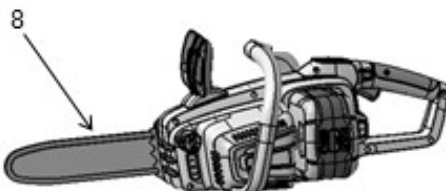

SPARE PARTS LIST

CHAIN SAWS

PRCS16i, 967701101, 2017-12

ASSEMBLY

PRCS16i, 967701101, 2017-12

Ref	Part No	Description	Remark	QTY KIT
1	591 37 79-02	SERVICE KIT	BAR TENSION KNOB	1
2	591 37 79-05	SERVICE KIT	OIL CAP	1
3	591 37 79-06	SERVICE KIT	FRONT HANDGUARD	1
4	591 37 79-07	SERVICE KIT	FRONT HANDLE	1
5	591 37 79-20	SERVICE KIT	"KIT, BAR COVER AND KNOB"	1
6	591 37 79-04	SERVICE KIT	"KIT, SPROCKET"	1
7	589 19 83-07	BAR	"16"" POULAN PRO BAR 90 SERIES"	1
8	591 11 93-02	CHAIN	"16"" BAGGED 90 SERIES CHAIN"	1
9	590 92 38-01	BATTERY	BATTERY PR280Li	1
10	590 91 51-05	CHARGER	CHARGER PR275Ci	1
11	582 60 76-01	WIRING ASSY	CHARGER CORD (NA)	1