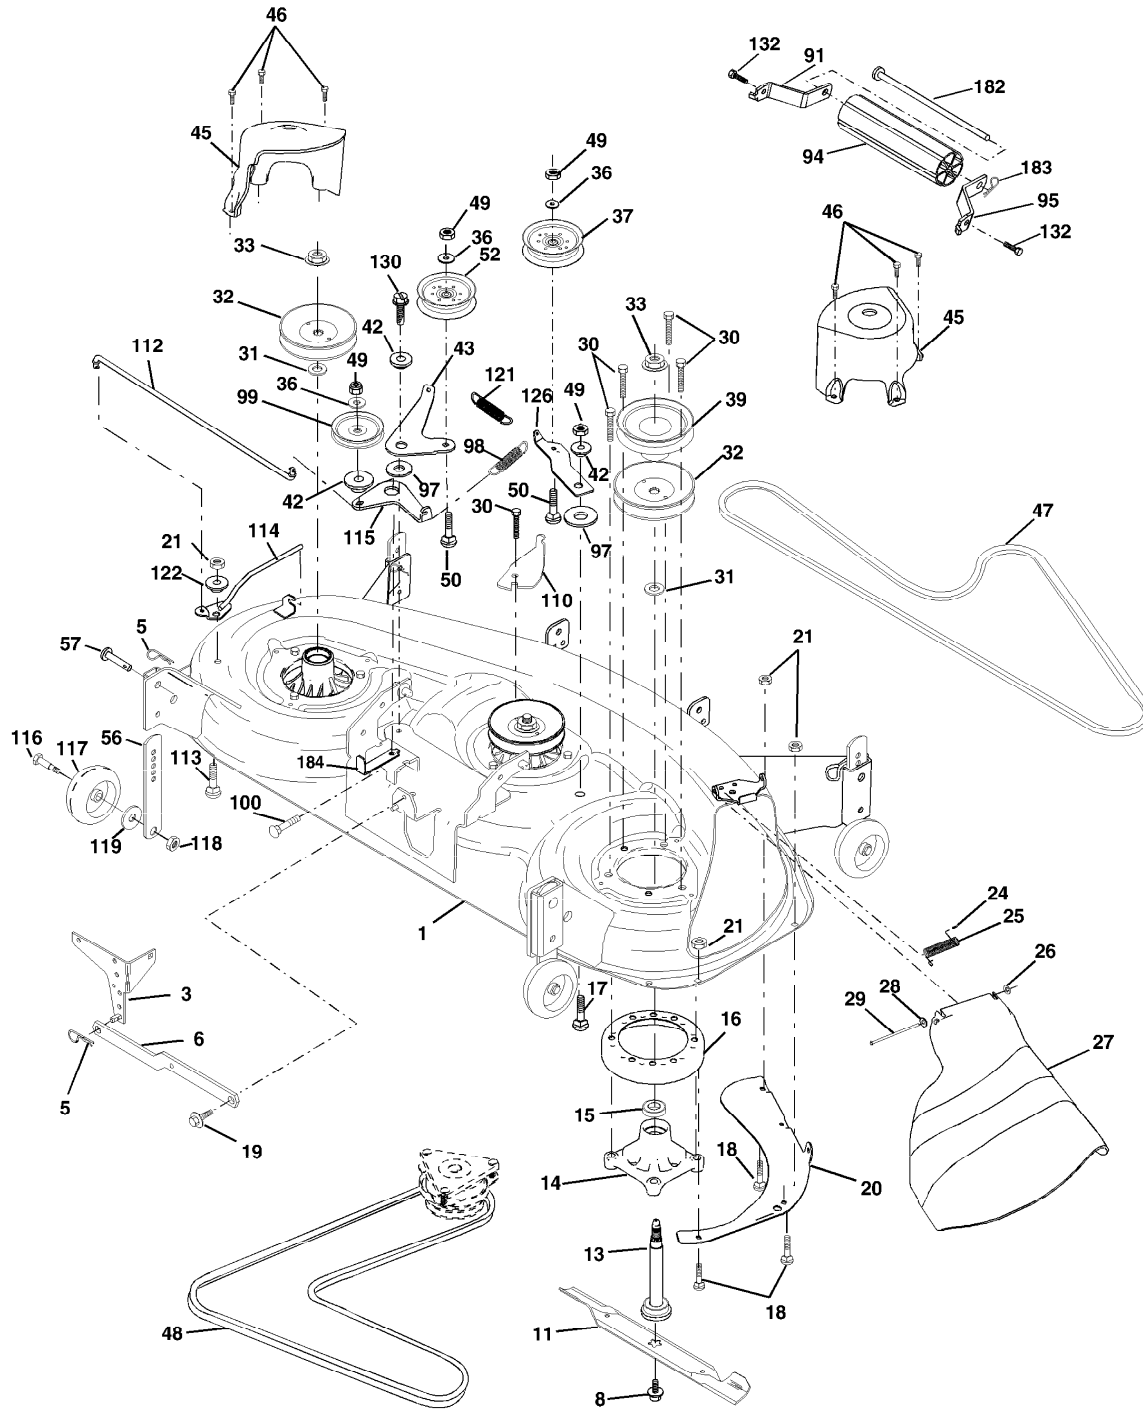

Ref #	Part Number	Qty	Description
1	121006X		Rod Asm., Lever
2	180045		Shaft Asm., Lift Vgt
3	159189		Lever Asm., Lift Rh
4	12000022		E-Ring Truarc #5133-87
5	19292016		Washer 29/32 x 1-1/4 x 16 Ga.
6	71110624		Bolt, Fin Hex 3/8-16 x 1-1/2
7	125631X		Grip, Handle Fluted
8	170770		Button, Plunger
9	122364X		Plunger, Lever Lift
10	2876H		Spring 2-1/8"
11	175375		Link Lift
12	163552		Retainer, Spring
13	175378		Arm Susp. Rear LH
23	4939M		Retainer, Spring
24	73350800		Nut, Jam Hex 1/2-13 Unc
26	73680800		Nut, Crownlock 1/2-13 Unc
29	150233		Trunnion Inf. Height
30	110807X		Nut, Special
31	19131016		Washer 13/32 x 5/8 x 16 Ga.
32	137150		Spring, Compression Inf Hgt
33	76020308		Pin, Cotter 3/32 x 1/2
34	137167		Rod, Adj Lift
35	138057		Knob, Inf 3/8-16 Unc
38	155097		Pointer, Height Indicator
39	123935X		Plug, Hole
40	17060516		Screw 5/16-18 x 3/4
41	175994		Nut, Lift Link 7/16-20
42	19112410		Washer 11/32 x 1-1/2 x 10 Ga.
43	123934X		Scale, Indicator Height
70	145212		Nut, Hexflange Lock
72	110452X		Nut, Push Phos & Oil
73	73350600		Nut Hex Jam 3/8-16 Unc
74	175802		Arm Susp. Rear RH
75	175805		Plate Asm Susp. Front
76	175560		Pin Flange
77	176205		Trunnion Susp. Arm
78	175689		Trunnion Susp. Front
79			UNKNOWN
80	126684X		Washer Shim 1/4 x 5/8 x .062