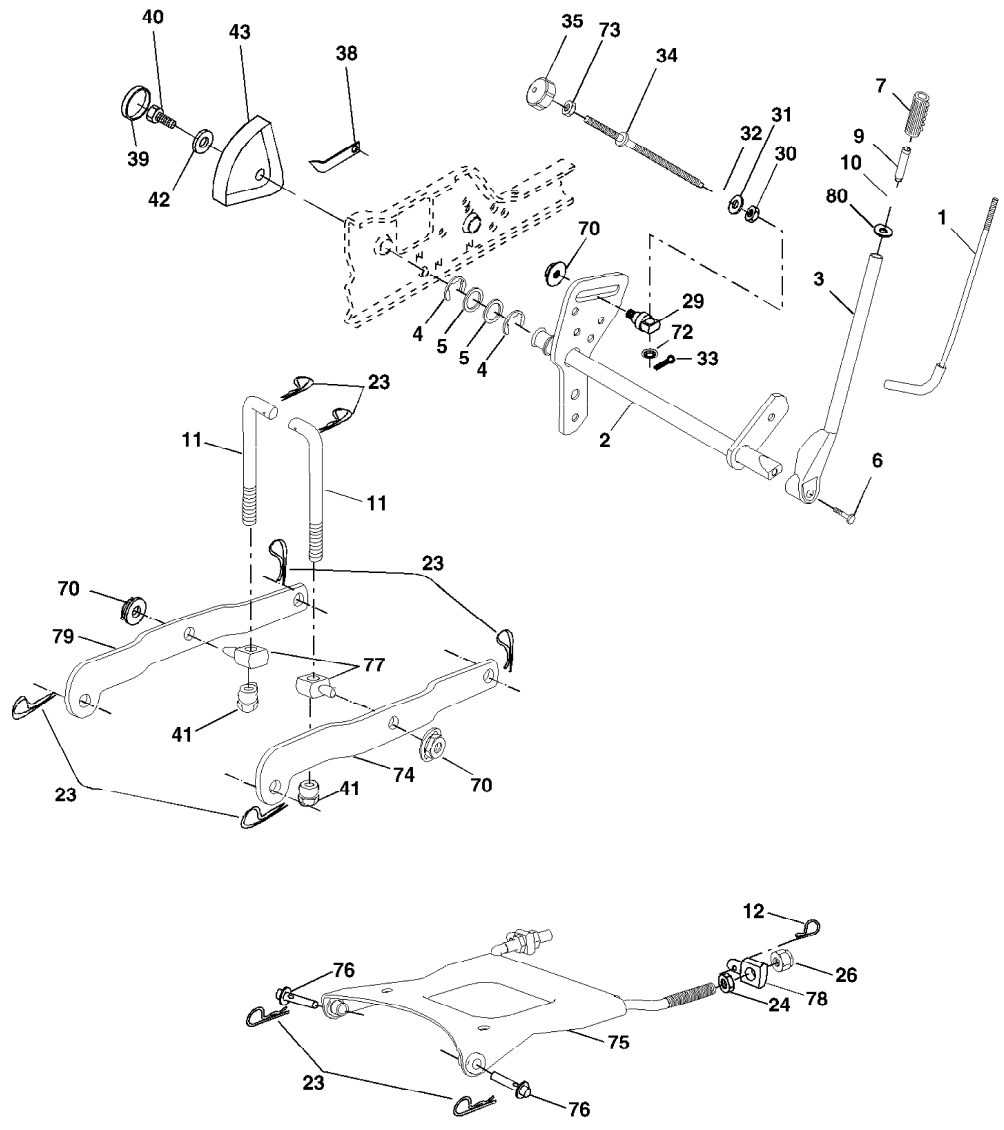

Ref #	Part Number	Qty	Description
133	175468		Bracket Mtg Hydro 3500 RH VGT
135	177364		Link Asm Control Hydro 3500
137	1685H		Nut Lock 5/16-18 NC Thd.
138	1370H		Washer Thrust 5/8 x 1.10 x 1/32
142	175469		Strap Torque HG-3500
143	17060512		Screw 5/16-18 x 3/4
145	163168		Washer Axle Flange HG-3000
146	140462		Fan 7" Hydro
147	141322		Washer
148	17060620		Screw 3/8-16 x 1-1/4
151	74760514		Bolt Fin Hex 5/16-18 x 7/8
152	178705		Bolt Hex 5/16-18 x 1
153	4497H		Spring Retainer