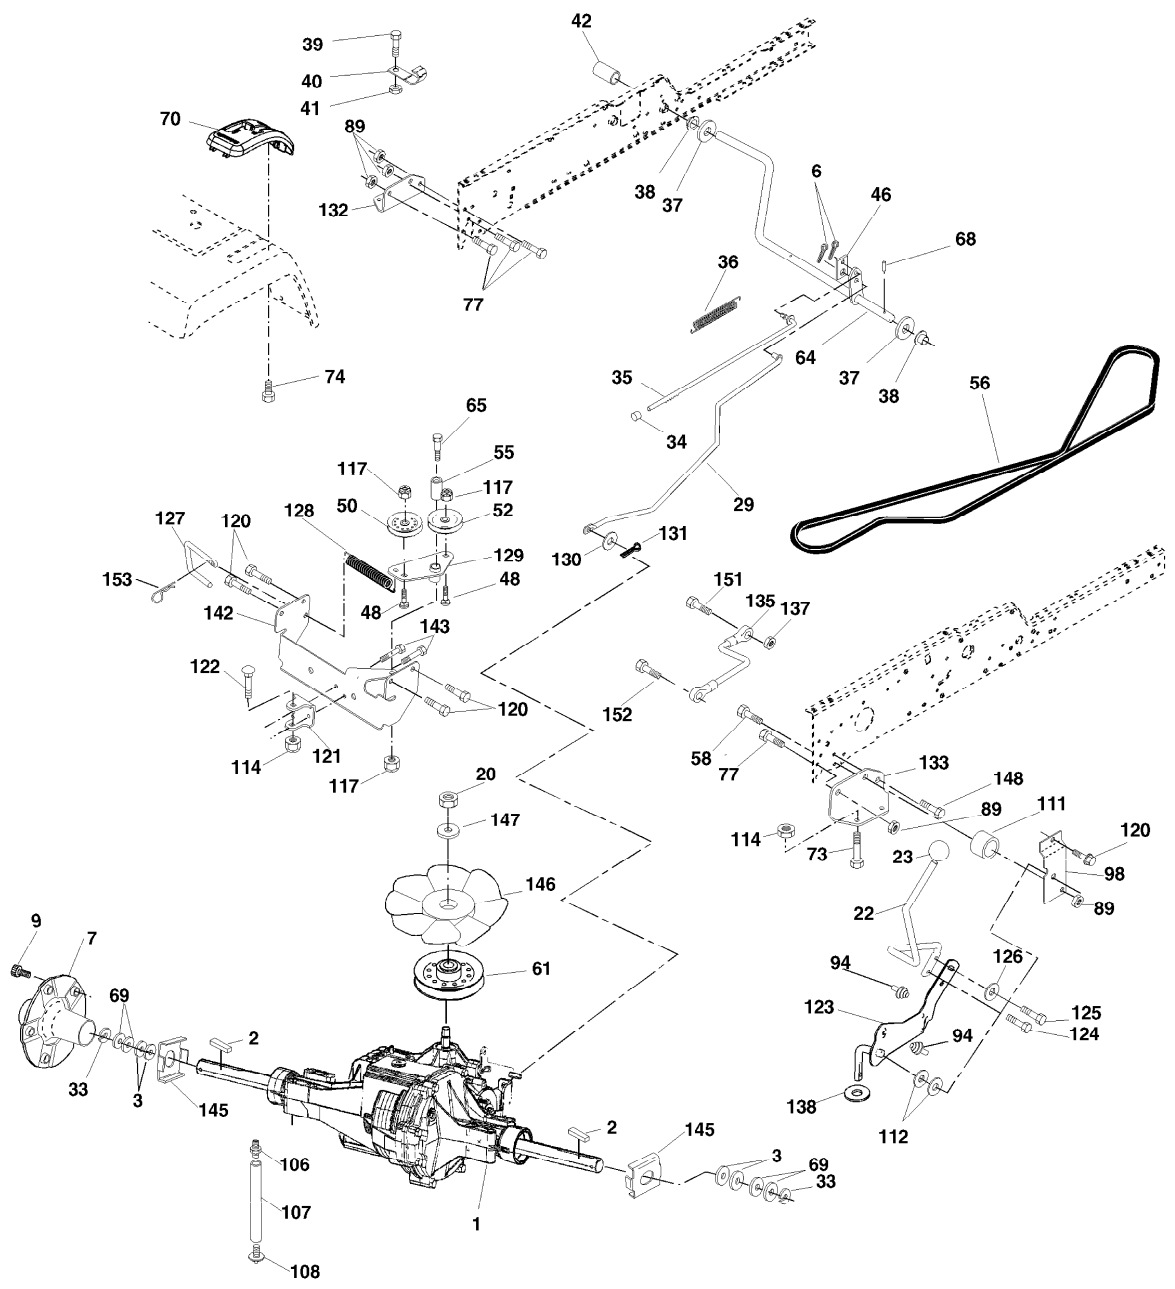

Ref #	Part Number	Qty	Description
1			Engine Briggs, Model No. 446777
2	149723		Muffler Side
8	121361X		Pulley V-Idler
9	177748		Keeper Asm. Belt Engine VGT
10	175287		Bushing
11	174605		Clutch Electric
12	143996		Pulley Engine VGT Elect Clutch
15	179115		Tank Fuel Rear 5.0
16	109227X		Pad Spacer
17	106082X		Pad Spacer
18	179124X428		Cap Asm. Fuel
20	175437X428		Control Throttle
21	164863		Screw Hex Thd Cut 1/4 - 20 X 5/8
22	175440X428		Control Choke
24	11050600		Washer Ext Tooth 3/8
25	73920600		Nut Keps 3/8-24 Unf
26	3645J		Bushing
27	139277		Stem Tank Fuel
28	7834R		Fuel Line
29	137180		Spark Arrester Kit
31	145006		Clip
35	10040500		Washer
37	123487X		Clamp Hose
39	17490636		Screw TT 3/8-16 x 2-1/4 UNC
40	17490664		Screw TT 3/8-16 x 4 UNC
41	126197X		Washer 1-1/2 OD X 15/32 ID X .250
42	10040700		Washer Lock 7/16
43	179953		Bolt Hex 7/16-20 x 3.75 Gr. 5
45	73510400		Nut Keps Hex 1/4-20
47	175288		Spacer
62	146629		Shield Heat Muffler CV-Intek
69	165391		Gasket
70	176069		Tube Exhaust LH
71	176070		Tube Exhaust RH
74	162295		Elbow Street Brass
79	71070512		Screw Hex Hd Cap 5/16-18 x 3/4
81	148456		Tube Drain Oil Easy
82	148315		Plug Oil Drain Easy
83	171877		Bolt 5/16-18unc X 1-3/4 W/Sems
84	17060624		Screw Thdrol 3/8-16 x 1-1/2