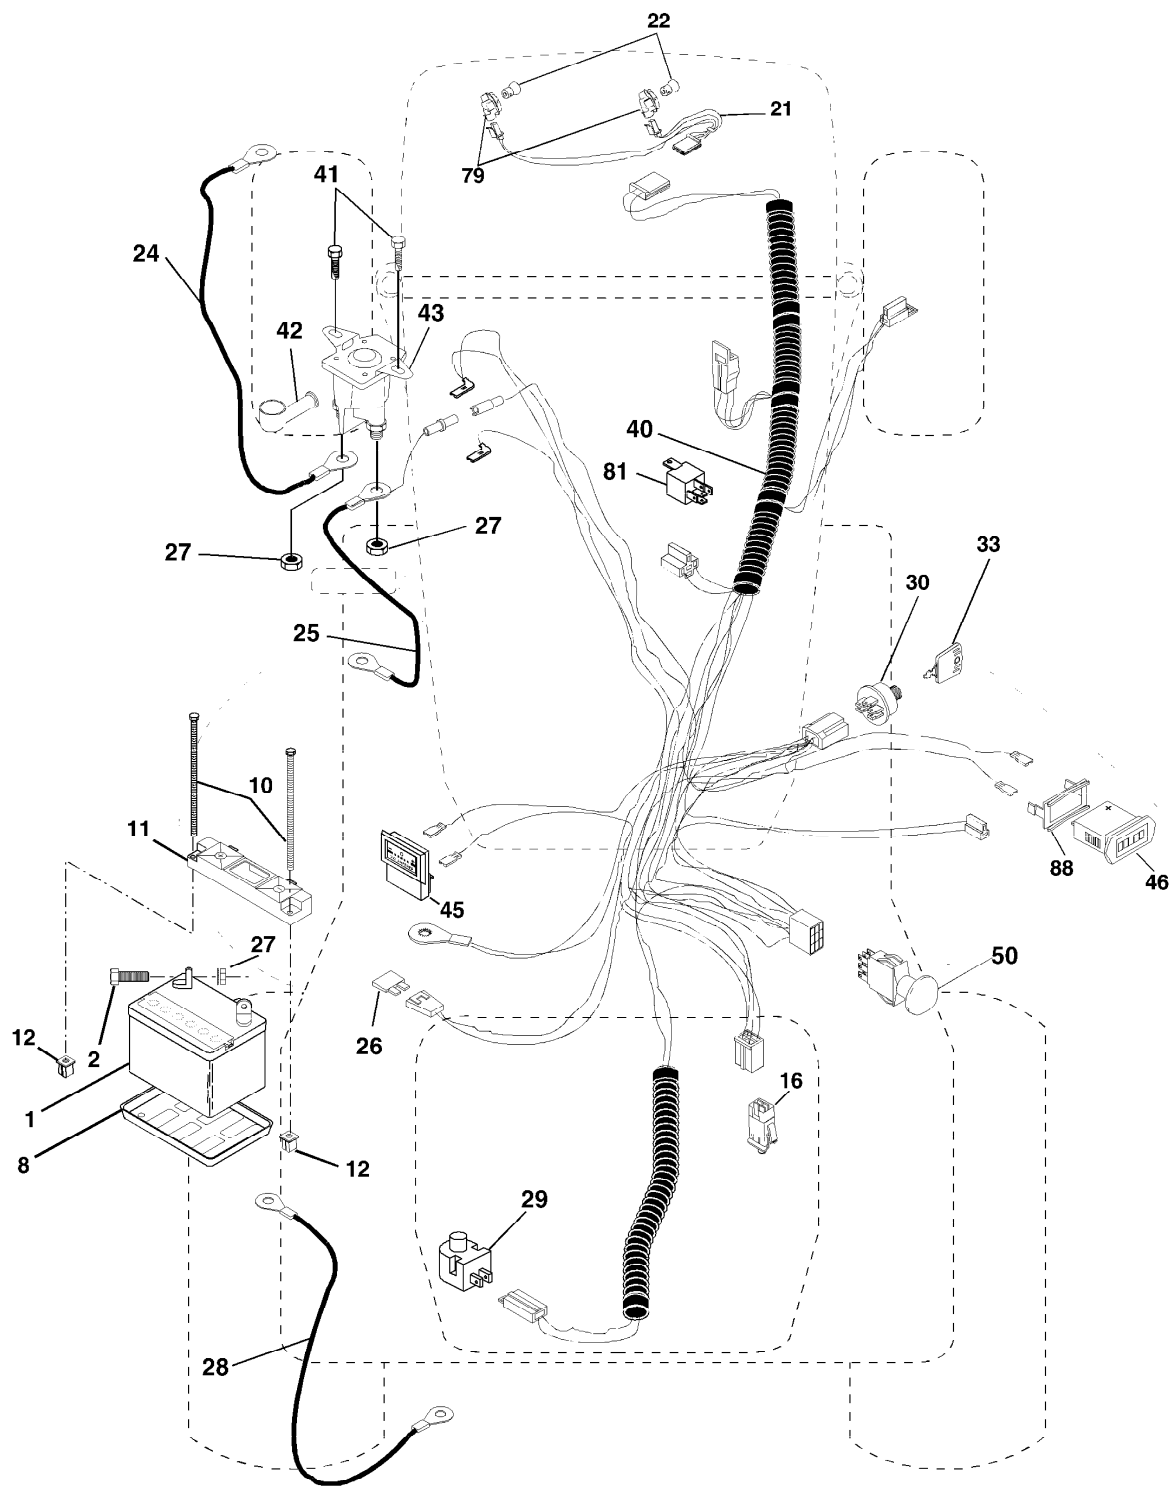

Ref #	Part Number	Qty	Description
1	164097		Decal, Dash
2	180439		Decal, Engine
3	176272		Decal, Hood, RH
4	176273		Decal, Hood, LH
5	181085		Decal, Hood Sides
6	170563		Decal, Warning
7	166960		Decal, Bypass
8	178502		Decal, Deck Caution
9	172740		Decal
10	157140		Decal, Danger
11	181253		Ft. Rest
12	180895		Decal, Final Replacement
14	175291		Decal, V-Belt Schematic
15	172743		Decal, Ins. Whl. Strg.
17	140837		Decal, Saddle Brake Parking
19	145005		Decal, Battery
23	174949		Reflector, Taillight LH
24	174970		Reflector Taillight RH
29	176651		Decal, Fender Auto Trans
	179769X428		Pad Footrest RH
	138311		Decal, Handle Lift (Lift Handle)
	133671		Pad Footrest
	177925		Manual, Owner's (English)
	177926		Manual, Owner's (French)