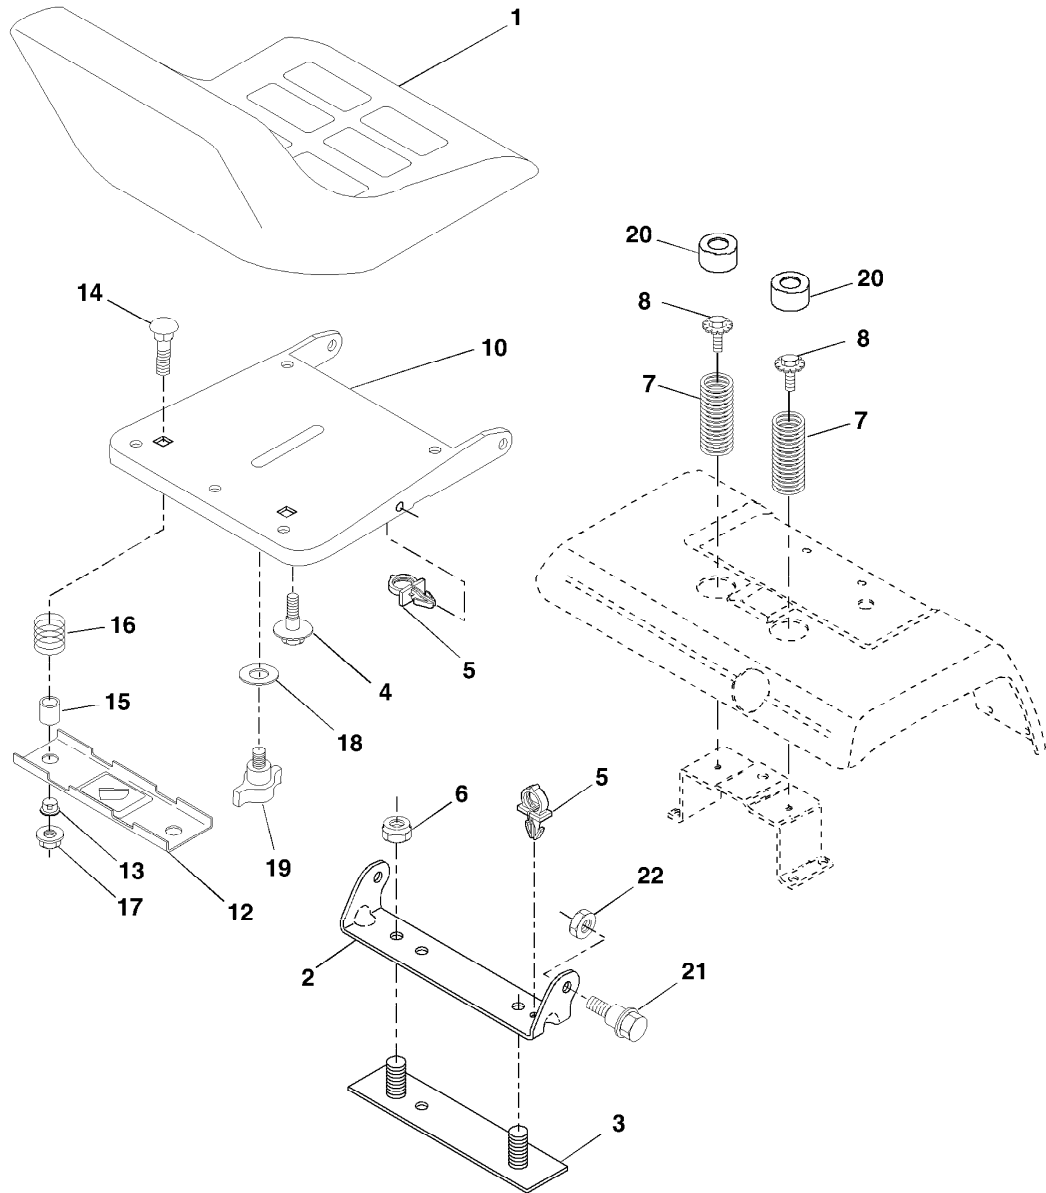

IGNITION SWITCH

POSITION	CIRCUIT	"MAKE"
OFF	M + G + A1	NONE
ON + LIGHTS	B + A1	L + A2
ON	B + A1	NONE
START	B + S + A1	NONE

WIRING INSULATED CLIPS
NOTE: IF WIRING INSULATED CLIPS WERE REMOVED FOR SERVICING OF UNIT, THEY SHOULD BE REPLACED TO PROPERLY SECURE YOUR WIRING.

RELAY

PTO SWITCH	
POSITION	CIRCUIT
OFF	C + G, B + H
ON	C + F, B + E, A + D

REMOVABLE CONNECTIONS

NON-REMOVABLE CONNECTIONS

D A

Ref #	Part Number	Qty	Description
-------	-------------	-----	-------------

Ref #	Part Number	Qty	Description
1	171684		Seat
2	140551		Bracket, Pivot Seat
3	140675		Strap, Fender Asm.
4	127018X		Bolt, Shoulder 5/16-18 x .62
5	145006		Clip, Push-In Hinged
6	73800600		Nut, Crownlock 3/8-16
7	124181X		Spring, Seat Cprsn.
8	171877		Bolt 5/16-18 UNC x 3/4 w/Sems
10	174894		Pan, Seat
12	121246X		Bracket, Mounting Switch
13	121248X		Bushing, Snap
14	72050412		Bolt, Carriage 1/4-20 x 1-1/2
15	121249X		Spacer, Split
16	123740X		Spring, Cprsn.
17	123976X		Nut, Lock 1/4 Lg. Flg. Gr. 5
18	19171912		Washer 17/32 x 1-3/16 x 12 Ga.
19	166369		Knob, Seat
20	124238X		Cap, Spring Seat Blk
21	171852		Bolt 5/16-18 Unc-2A
22	73800500		Nut, Crownlock 5/16-18

Ref #	Part Number	Qty	Description
1	59192		Cap, Valve, Tire
2	65139		Stem, Valve
3	106228X421		Rim Assembly, Front
4	8134H		Tube, Front
5	106230X		Tire, Front
6	278H		Fitting, Grease
7	9040H		Bearing, Flange
8	104757X421		Cap, Axle (Front Wheel Only)
9	105588X		Tire, Rear
10	7154J		Tube, Rear
11	106277X421		Rim Assembly, Rear
12	6856M		Fitting, Grease
	144334		Sealant, Tire (10 oz. Tube)