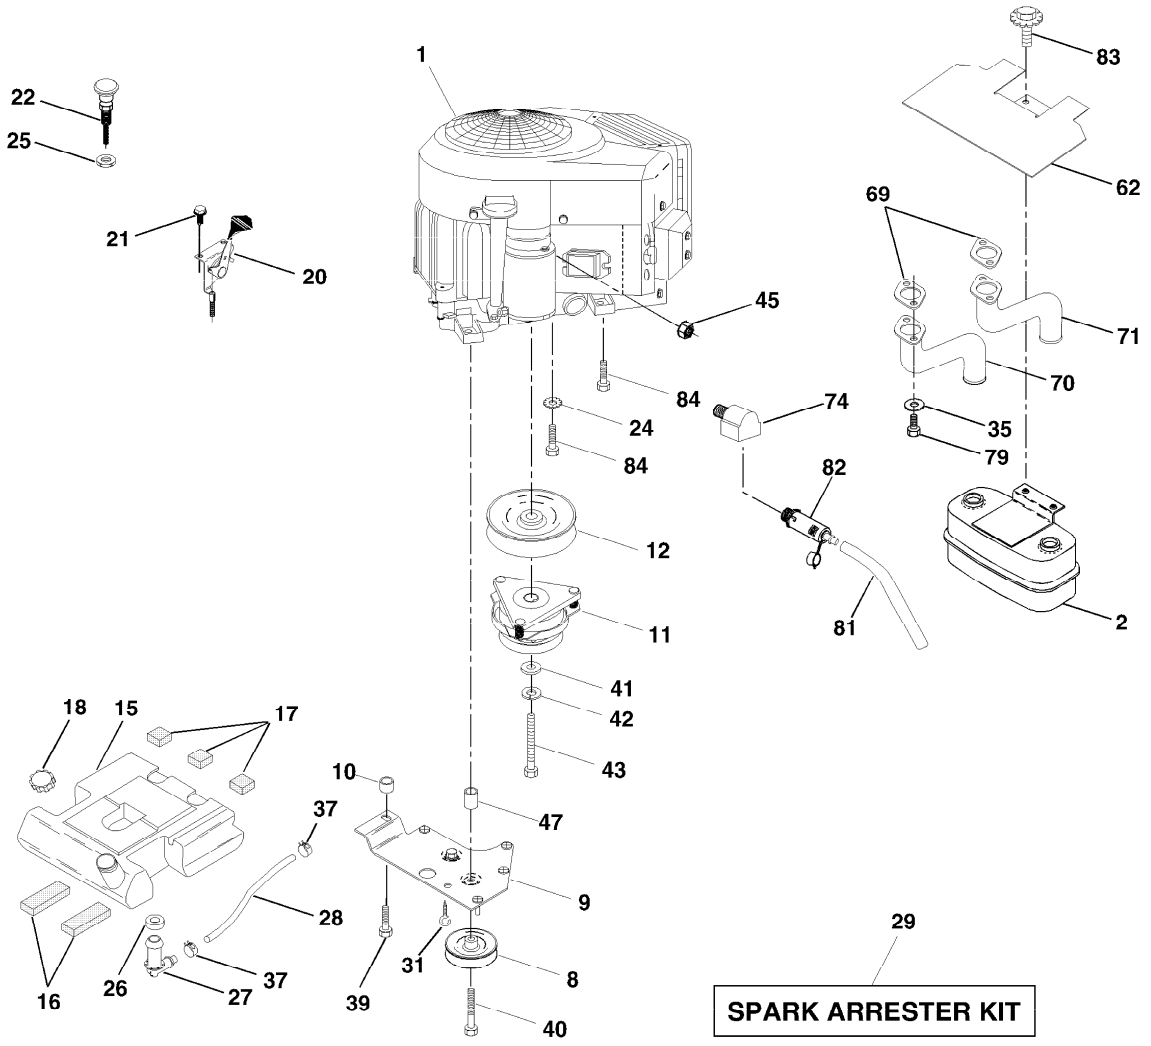

Ref #	Part Number	Qty	Description
1	144927		Battery
2	74760412		Bolt Hex Head 1/4-20 x 3/4
8	7603J		Tray, Battery
10	145211		Bolt Btr Frt 1/4-20 X 7.5 zinc
11	150109		Holdown Battery Front Mount
12	145769		Nut Push Nylon 1/4"
16	176138		Switch Interlock Push-In
21	175688		Harness Headlight w/Bulbs
22	4152J		Bulb Light
24	4206J		Cable, Battery
25	146149		Cable, Battery
26	108824X		Fuse
27	73510400		Nut Keps Hex 1/4-20 Unc
28	170697		Cable, Ground
29	160784		Switch, Plunger
30	175566		Switch, Ign
33	140401		Key
40	170238		Harness, Ignition
41	17720408		Screw 1/4-20 x 1/2
42	131563		Cover, Terminal Red
43	178861		Solenoid
45	122822X		Ammeter
46	169635		Hourmeter Snap-In
50	174653		Switch, PTO
79	175242		Socket, Light Bulb
81	109748X		Relay Asm.
88			UNKNOWN
89	169639		Bracket Snap-In