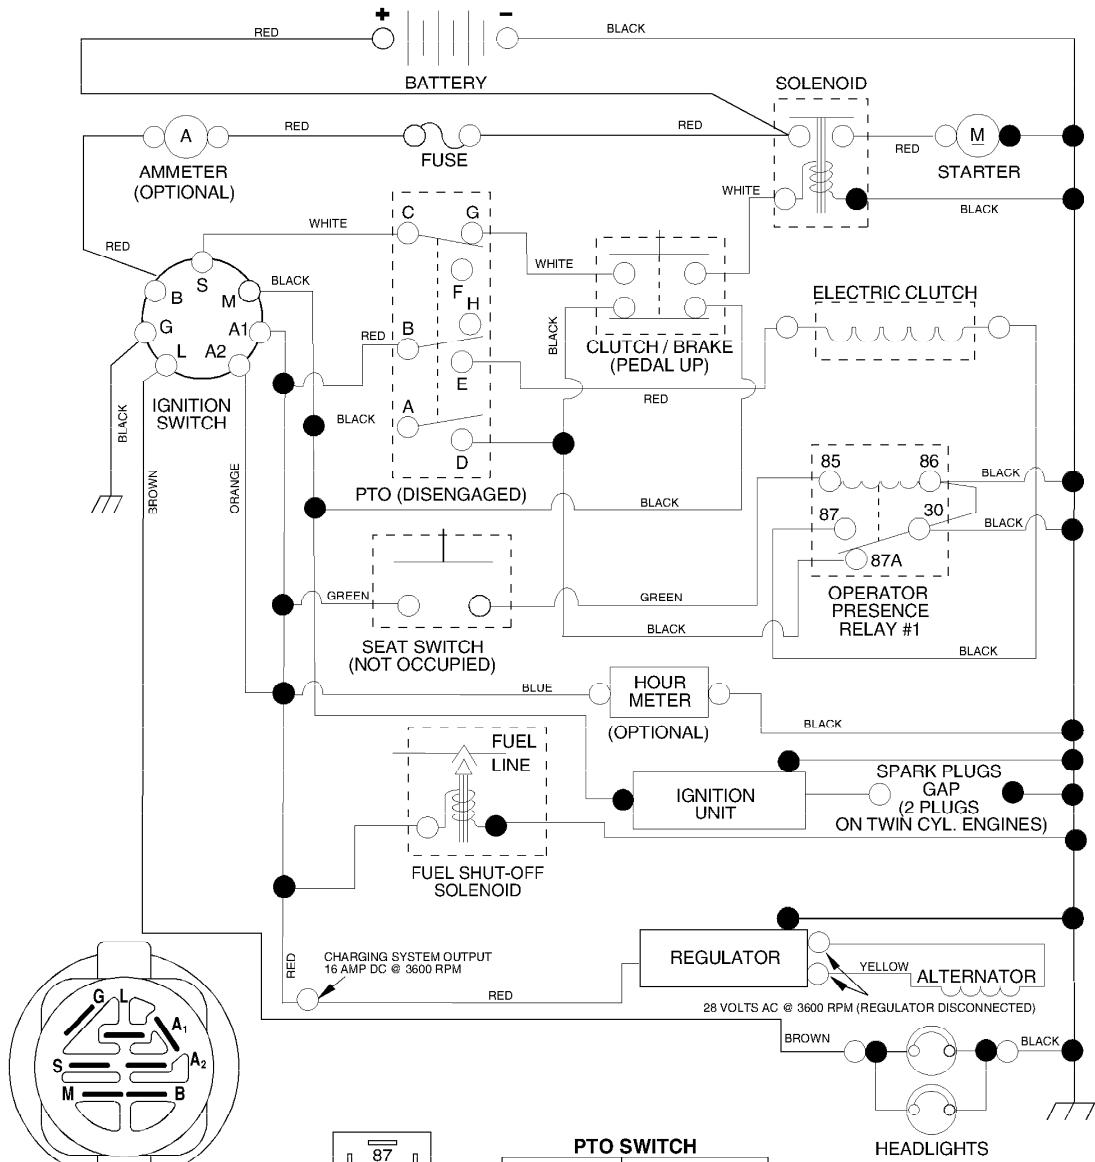

IGNITION SWITCH

POSITION	CIRCUIT	"MAKE"
OFF	M + G + A1	NONE
ON + LIGHTS	B + A1	L + A2
ON	B + A1	NONE
START	B + S + A1	NONE

WIRING INSULATED CLIPS
NOTE: IF WIRING INSULATED CLIPS WERE REMOVED FOR SERVICING OF UNIT, THEY SHOULD BE REPLACED TO PROPERLY SECURE YOUR WIRING.

PTO SWITCH	
POSITION	CIRCUIT
OFF	C + G, B + H
ON	C + F, B + E, A + D