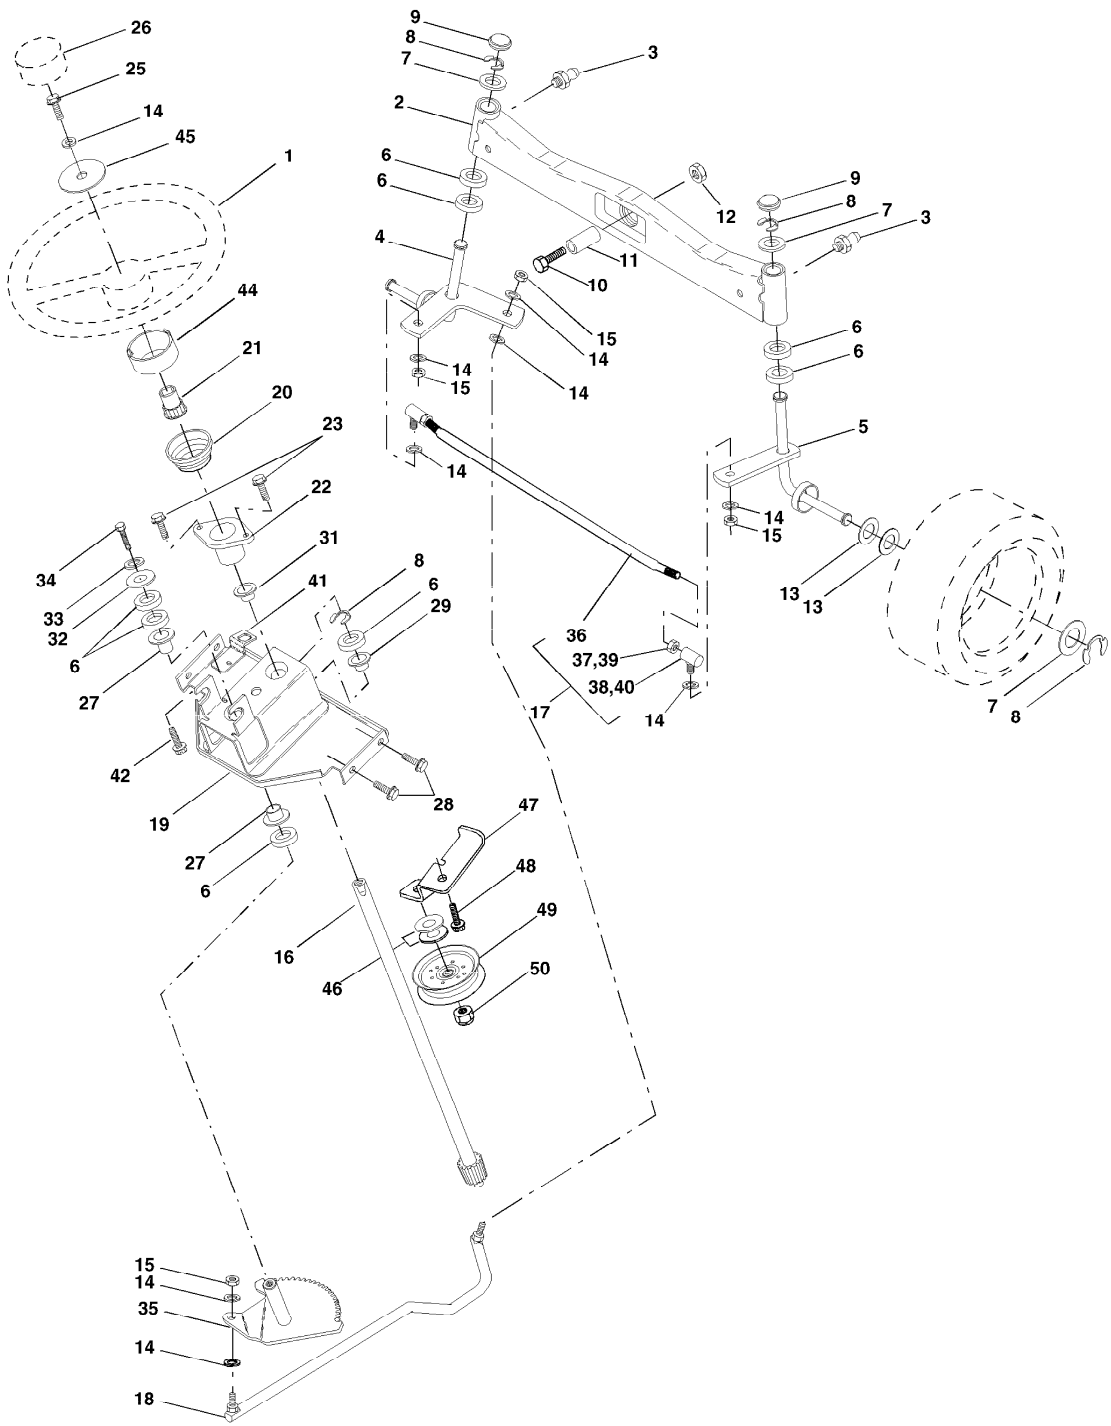

RELAY

PTO SWITCH	
POSITION	CIRCUIT
OFF	C + G, B + H
ON	C + F, B + E, A + D

REMOVABLE CONNECTIONS

NON-REMOVABLE CONNECTIONS

D A

Ref #	Part Number	Qty	Description
-------	-------------	-----	-------------

Ref #	Part Number	Qty	Description
1	171684		Seat
2	140551		Bracket, Pivot Seat
3	140675		Strap, Fender Asm.
4	127018X		Bolt, Shoulder 5/16-18 x .62
5	145006		Clip, Push-In Hinged
6	73800600		Nut, Crownlock 3/8-16
7	124181X		Spring, Seat Cprsn.
8	171877		Bolt 5/16-18 UNC x 3/4 w/Sems
10	174894		Pan, Seat
12	121246X		Bracket, Mounting Switch
13	121248X		Bushing, Snap
14	72050412		Bolt, Carriage 1/4-20 x 1-1/2
15	121249X		Spacer, Split
16	123740X		Spring, Cprsn.
17	123976X		Nut, Lock 1/4 Lg. Flg. Gr. 5
18	19171912		Washer 17/32 x 1-3/16 x 12 Ga.
19	166369		Knob, Seat
20	124238X		Cap, Spring Seat Blk
21	171852		Bolt 5/16-18 Unc-2A
22	73800500		Nut, Crownlock 5/16-18

Ref #	Part Number	Qty	Description
1	59192		Cap, Valve, Tire
2	65139		Stem, Valve
3	106228X421		Rim Assembly, Front
4	8134H		Tube, Front
5	106230X		Tire, Front
6	278H		Fitting, Grease
7	9040H		Bearing, Flange
8	104757X421		Cap, Axle (Front Wheel Only)
9	105588X		Tire, Rear
10	7154J		Tube, Rear
11	106277X421		Rim Assembly, Rear
12	6856M		Fitting, Grease
	144334		Sealant, Tire (10 oz. Tube)