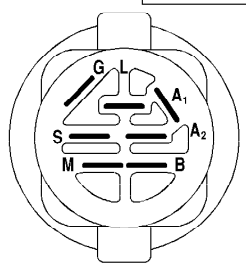

IGNITION SWITCH

POSITION	CIRCUIT	"MAKE"
OFF	M + G + A1	NONE
ON + LIGHTS	B + A1	L + A2
ON	B + A1	NONE
START	B + S + A1	NONE

WIRING INSULATED CLIPS
NOTE: IF WIRING INSULATED CLIPS WERE REMOVED FOR SERVICING OF UNIT, THEY SHOULD BE REPLACED TO PROPERLY SECURE YOUR WIRING.

PTO SWITCH	
POSITION	CIRCUIT
OFF	C + G, B + H
ON	C + F, B + E, A + D