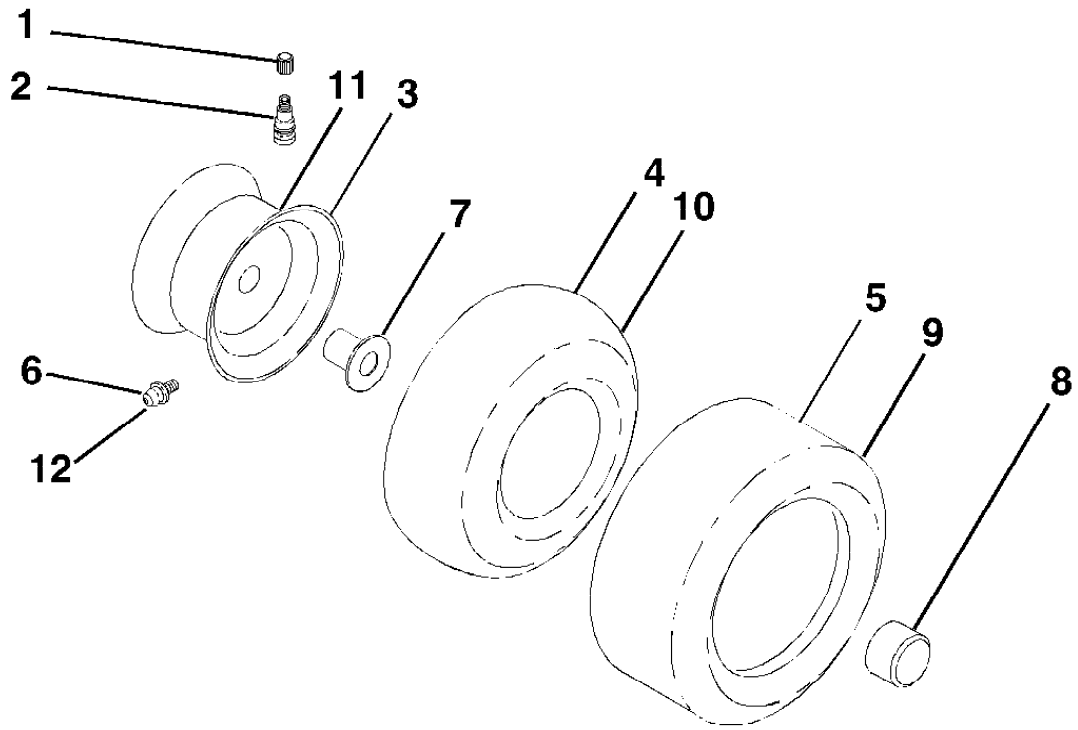

IGNITION SWITCH

POSITION	CIRCUIT	"MAKE"
OFF	M + G + A1	NONE
ON + LIGHTS	B + A1	L + A2
ON	B + A1	NONE
START	B + S + A1	NONE

WIRING INSULATED CLIPS
NOTE: IF WIRING INSULATED CLIPS WERE REMOVED FOR SERVICING OF UNIT, THEY SHOULD BE REPLACED TO PROPERLY SECURE YOUR WIRING.

RELAY

PTO SWITCH	
POSITION	CIRCUIT
OFF	C + G, B + H
ON	C + F, B + E, A + D

REMOVABLE CONNECTIONS

NON-REMOVABLE CONNECTIONS

D A

Ref #	Part Number	Qty	Description
-------	-------------	-----	-------------

Ref #	Part Number	Qty	Description
1	171684		Seat
2	140551		Bracket, Pivot Seat
3	140675		Strap, Fender Asm.
4	127018X		Bolt, Shoulder 5/16-18 x .62
5	145006		Clip, Push-In Hinged
6	73800600		Nut, Crownlock 3/8-16
7	124181X		Spring, Seat Cprsn.
8	171877		Bolt 5/16-18 UNC x 3/4 w/Sems
10	174894		Pan, Seat
12	121246X		Bracket, Mounting Switch
13	121248X		Bushing, Snap
14	72050412		Bolt, Carriage 1/4-20 x 1-1/2
15	121249X		Spacer, Split
16	123740X		Spring, Cprsn.
17	123976X		Nut, Lock 1/4 Lg. Flg. Gr. 5
18	19171912		Washer 17/32 x 1-3/16 x 12 Ga.
19	166369		Knob, Seat
20	124238X		Cap, Spring Seat Blk
21	171852		Bolt 5/16-18 Unc-2A
22	73800500		Nut, Crownlock 5/16-18

Ref #	Part Number	Qty	Description
1	59192		Cap, Valve, Tire
2	65139		Stem, Valve
3	106228X421		Rim Assembly, Front
4	8134H		Tube, Front
5	106230X		Tire, Front
6	278H		Fitting, Grease
7	9040H		Bearing, Flange
8	104757X421		Cap, Axle (Front Wheel Only)
9	105588X		Tire, Rear
10	7154J		Tube, Rear
11	106277X421		Rim Assembly, Rear
12	6856M		Fitting, Grease
	144334		Sealant, Tire (10 oz. Tube)