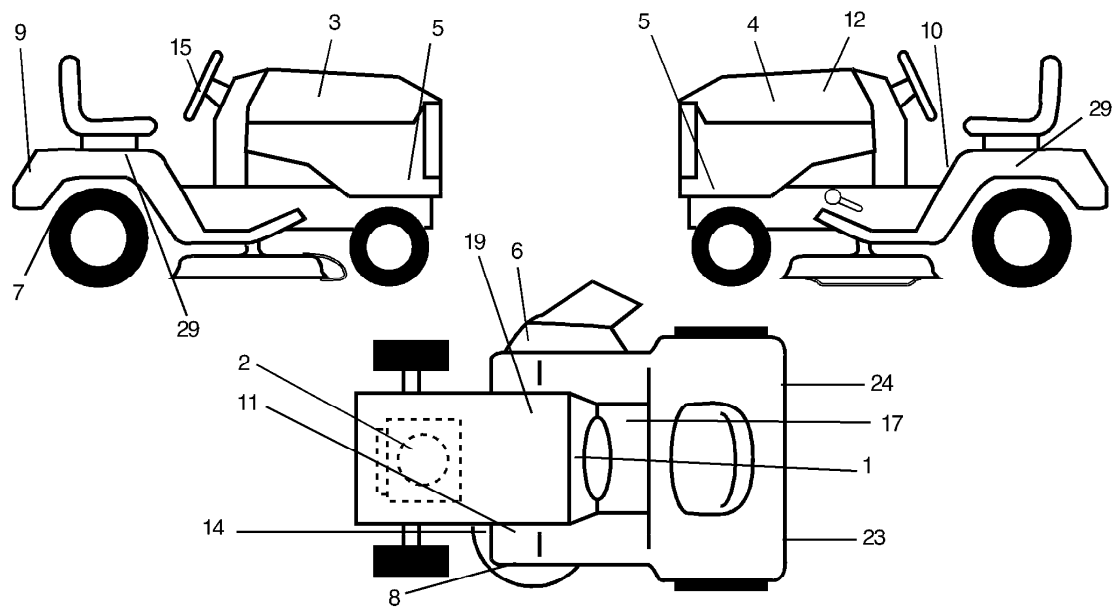

Ref #	Part Number	Qty	Description
1	164097		Decal, Dash
2	180439		Decal, Engine
3	176272		Decal, Hood, RH
4	176273		Decal, Hood, LH
5	181085		Decal, Hood Sides
6	170563		Decal, Warning
7	166960		Decal, Bypass
8	178502		Decal, Deck Caution
9	172740		Decal
10	157140		Decal, Danger
11	181253		Ft. Rest
12	180895		Decal, Final Replacement
14	175291		Decal, V-Belt Schematic
15	172743		Decal, Ins. Whl. Strg.
17	140837		Decal, Saddle Brake Parking
19	145005		Decal, Battery
23	174949		Reflector, Taillight LH
24	174970		Reflector Taillight RH
29	176651		Decal, Fender Auto Trans
	179769X428		Pad Footrest RH
	138311		Decal, Handle Lift (Lift Handle)
	133671		Pad Footrest
	177925		Manual, Owner's (English)
	177926		Manual, Owner's (French)