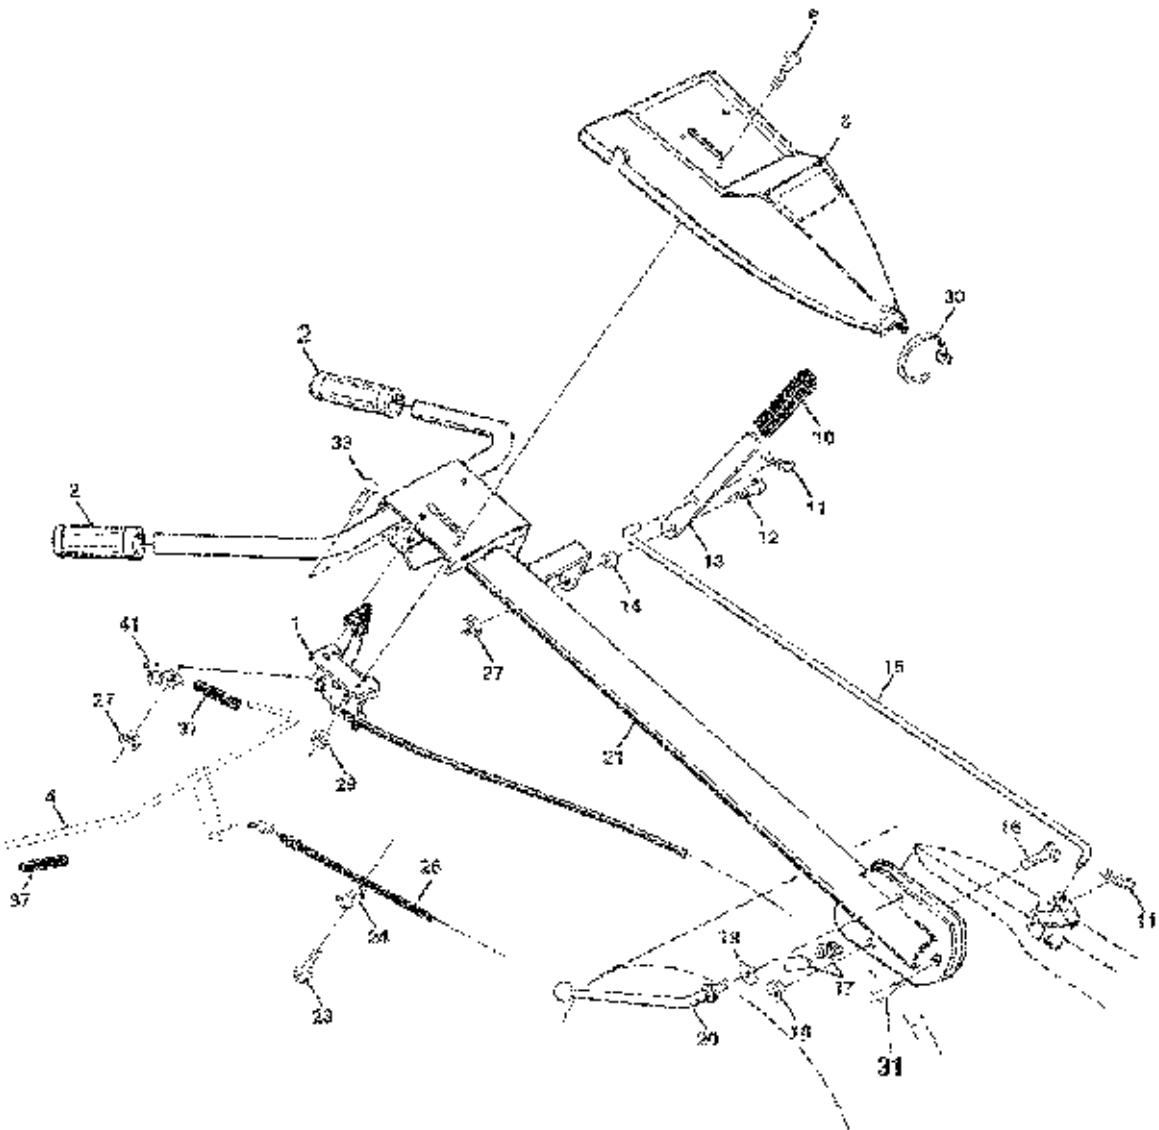

Ref #	Part Number	Qty.	Description
1	180634		Control, Throttle
2	9266R		Grip, Handle
4	159228		Bar Assembly, Control
6	180678		Panel, Control
8	71191008		Screw, Phd. #10-24
10	8206H		Grip, Handle
11	4497H		Clip, Hairpin
12	81328		Bolt, Shoulder
13	109335X		Handle, Shift
14	109313X		Grommet, Rubber
15	109337X		Rod, Shift
16	72110608		Bolt, Carriage 3/8-16 x 1 Gr. 5
17	109229X		Lock, Handle
18	73680600		Nut, Crownlock 3/8-16 Unc
19	19131611		Washer 13/32 x 1 x 11 Ga.
20	109228X		Lever, Lock, Handle
21	180517X428		Handle
23	86777		Screw, Hex Washer Hd. Slotted #10-24 x 1/2
24	9484R		Clip
26	159231		Cable, Clutch
27	73900400		Nut Hex Flange 1/4-20 Unc
29	73731000		Nut, Keps #10-24 UNC
30	104164X		Tie, Cable
31	150696		Bolt, Pivot
33	72140404		Bolt, Carriage 1/4-20 UNC x 1/2
37	102604X		Grip, Bar, Control
41	102744X		Clamp, Bar, Control

Ref #	Part Number	Qty.	Description
1	166532		Bumper
2	73970500		Locknut, Hex, Flange 5/16-18
3	19111116		Washer 11/32 x 11/16 x 16 Ga.
4	74760512		Bolt, Hex 5/16-18 x 3/4
5	102332X		Bracket, Reinforcement
6	74760532		Bolt, Hex 5/16-18 x 2
7	102173X		Counter Weight, R.H.
8	10040600		Washer, Lock 3/8
9	73220600		Nut, Hex 3/8-16
10	74760524		Bolt, Hex 5/16-18 x 1-1/2
11	4497H		Clip, Hairpin
12	126875X		Rivet, Drilled
13	5015J		Tire
13	127259X		Rim
13	795R		Tire Valve
15			Engine, Briggs & Stratton Model No. 121402
16	7192J		Tie Cable

Ref #	Part Number	Qty.	Description
1	4459J		Tine, Outer, L.H.
2	132673		Clevis Pin
3	6554J		Tine, Inner, L.H.
4	3146R		Retainer, Spring Zinc
5	132727		Assembly, Hub and Plate, L.H.
6	73610600		Nut, Hex 3/8-24
7	10040600		Washer, Lock 3/8
8	74610616		Bolt, Hex 3/8-24 x 1
9	4460J		Tine, Outer, R.H.
10	132728		Assembly, Hub and Plate, R.H.
11	6555J		Tine, Inner, R.H.