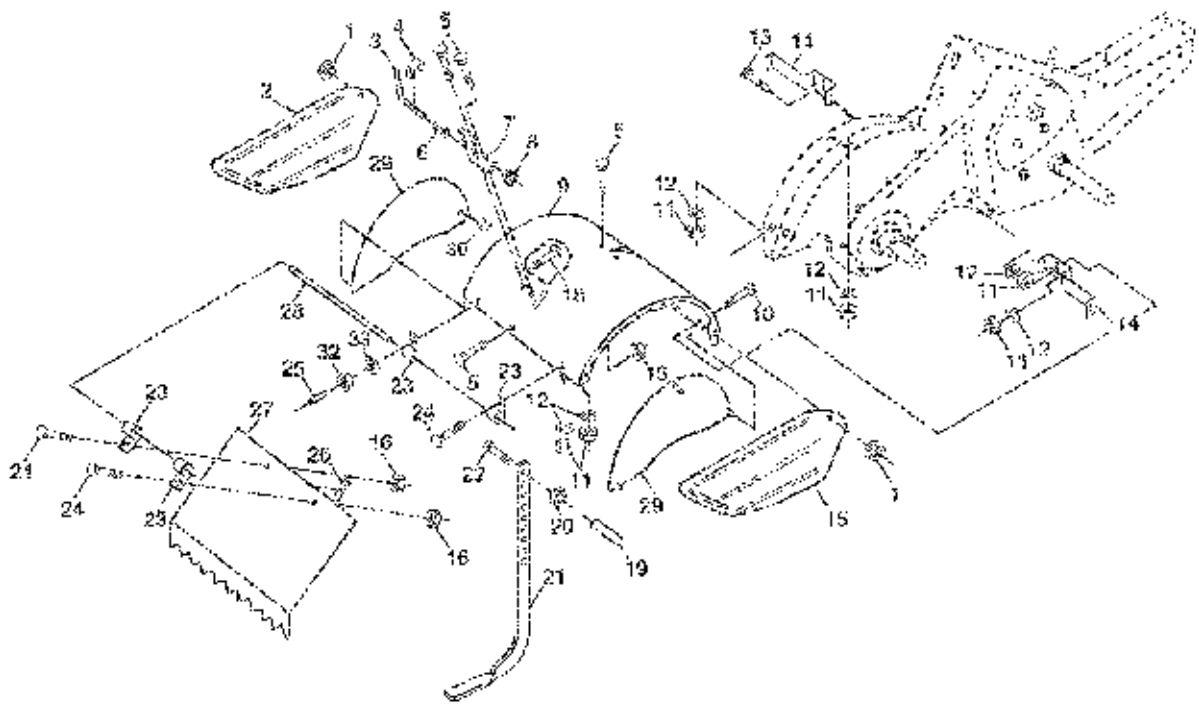

Ref #	Part Number	Qty.	Description
1	73900500		Nut, Lock Hex Flange 5/16-18
2	161415X428		Shield, Side, Outer L. H.
3	8393J		Pin, Stake, Depth
4	12000035		Ring, Klip
5	72140508		Bolt 5/16-18 Unc x 1
6	8394J		Spring
7	8392J		Bracket, Latch
8	109230X		Spring, Depth Stake
9	124289X428		Shield, Tine
10	180847		Bolt 5/16-18 x 3/4 ZNC
11	73220500		Nut, Hex 5/16-18
12	10040500		Washer, Lock 5/16
13	72110510		Bolt, Carriage 5/16-18 x 1-1/4
14	124311X		Bracket, Shield Tine
15	161414X428		Shield, Side, Outer R.H.
16	73900400		Nut, Hex Flange 1/4-20 UNC
18	72040410		Bolt, Carriage 1/4-20 x 1-1/4 Gr.
19	102701X		Grip
20	73220600		Nut, Hex 3/8-16
21	102156X		Stake, Depth
22	74930632		Bolt, Hex 3/8-16 x 2
23	4440J		Hinge
24	72140404		Bolt, Carriage 1/4-20 x 1/2 Gr. 5
25	6712J		Cap, Vinyl
26	109227X		Pad, Idler
27	102695X428		Shield, Leveling
28	120588X		Pin, Hinge
29	124309X428		Shield, Side
30	73970500		Locknut, Flange 5/16-18
32	73220400		Nut Fin Hex 1/4-20 UNC
33	10040400		Washer Lock Hvy Helical 1/4