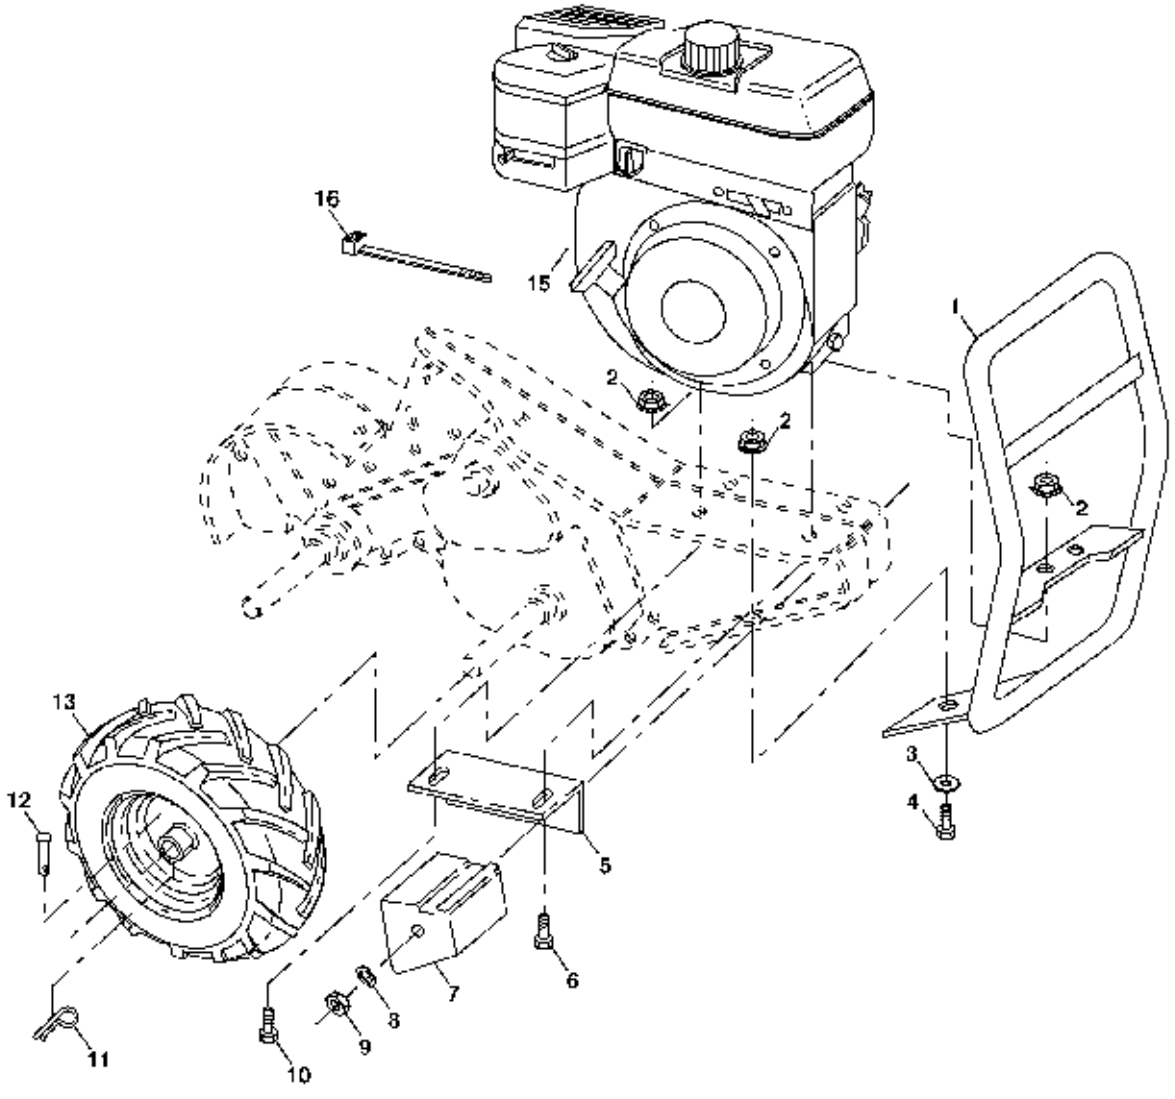

Ref #	Part Number	Qty.	Description
1	166532		Bumper
2	73970500		Locknut, Hex, Flange 5/16-18
3	19111116		Washer 11/32 x 11/16 x 16 Ga.
4	74760512		Bolt, Hex 5/16-18 x 3/4
5	102332X		Bracket, Reinforcement
6	74760532		Bolt, Hex 5/16-18 x 2
7	102173X		Counter Weight, R.H.
8	10040600		Washer, Lock 3/8
9	73220600		Nut, Hex 3/8-16
10	74760524		Bolt, Hex 5/16-18 x 1-1/2
11	4497H		Clip, Hairpin
12	126875X		Rivet, Drilled
13	5015J		Tire
13	127259X		Rim
13	795R		Tire Valve
15			Engine, Briggs & Stratton Model No. 121402
16	7192J		Tie Cable