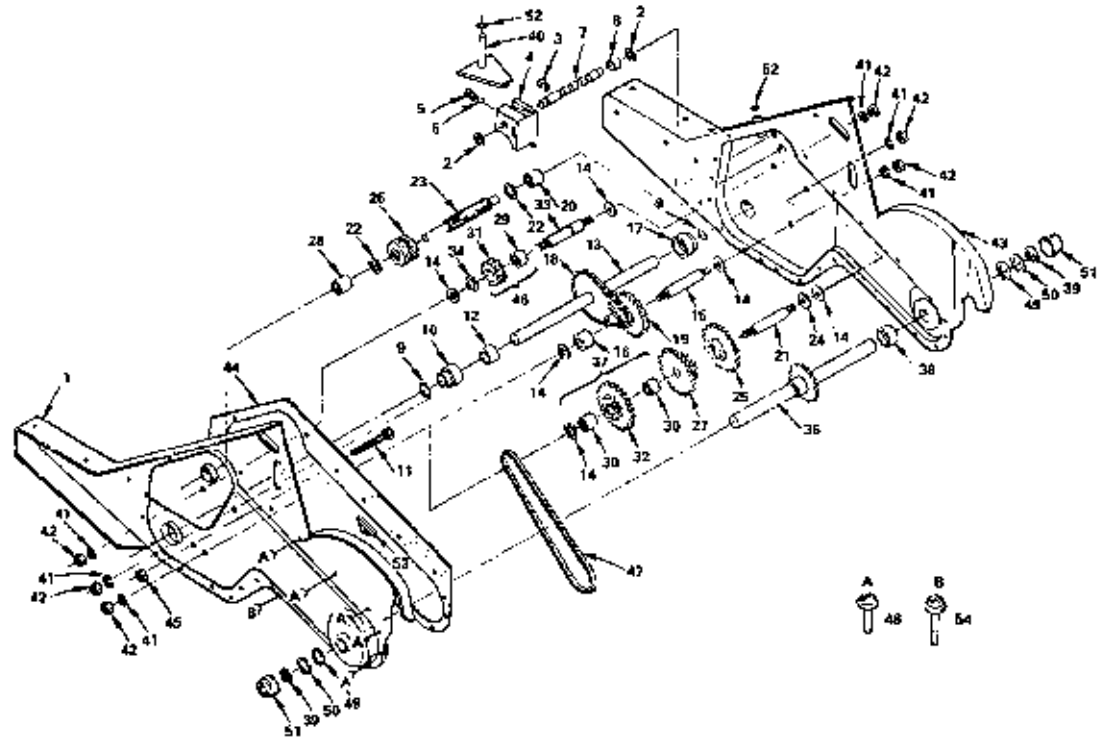

ROPER REAR TINE TILLER-MODEL NUMBERS RT150CR

TRANSMISSION - GROUND DRIVE

Ref #	Part Number	Qty.	Description
	106134X		SUB= 155112
1	106135X		SUB= 150698
2	102136X		WASHER SEAL CRT
3	12000039		KLIP RING
4	8353J		SHIFT FORK TI
5	100371K		SPRING-SHIFT CRT
6	7392M		SUB= 100482K
7	102109X		SHAFT SHIFT CRT
8	104159X		SPACER SPLIT CRT
9	102128X		O RING CRT
10	102100X		"CRT, BEARING"
11	102101X		SCRW WHIZ LOK CRT
12	8364J		SUB= 106390X
13	102124X		SUB= 109204X
14	4358J		WASHER
15	102112X		SHFT 2ND RED. CRT
16	102127X		SUB= 106388X
17	102106X		SUB= 918102106X
18	102134X		CHAIN CRT
19	102121X		SPRCKT 8 GEAR CRT
20	4895H		"TI, BEARING"
21	8358J		REDUCTION SHFT TI
22	1370H		"T, BEARING"
23	102110X		SHAFT-INPUT CRT
24	4220R		BRNG RACE
25	105346X		GEAR TI
26	102113X		PINION-INPUT CRT
27	105345X		GEAR TI
28	5020J		NEEDLE BRNG LT
29	6803J		NEEDLE BEARING TI
30	4422J		BEARING
31	102115X		GEAR-REV IDLR CRT
32	106142X		SUB= 137300
33	102111X		SHAFT CRT
34	12000040		KLIP RING
36	106144X		SHAFT ASSY TI
37	106141X		SUB= 137300
38	106146X		SPACER TI
39	102144X		RING SPIRAL CRT
40	102107X		ARM ASSY CRT
41	10040700		LOCKWASHER
42	73610700		NUT.ASF.HEX.7/16
43	106138X		SUB= 150700
44	106211X		GASKET TI
45	73220500		NUT.HEX.5/16-18
46	102114X		GEAR ASSY CRT
47	106147X		CHAIN.50 LINK TI
48	17580408		SCREW CRT
49	9674R		SUB= 147344
50	9676R		SUB= 147344
51	9672R		CUP.FORMED.
52	106160X		O-RING TI
53	106212X		BLOCK TI
54	17580410		SCREW TI
	6066J		GREASE PREMIUM-1