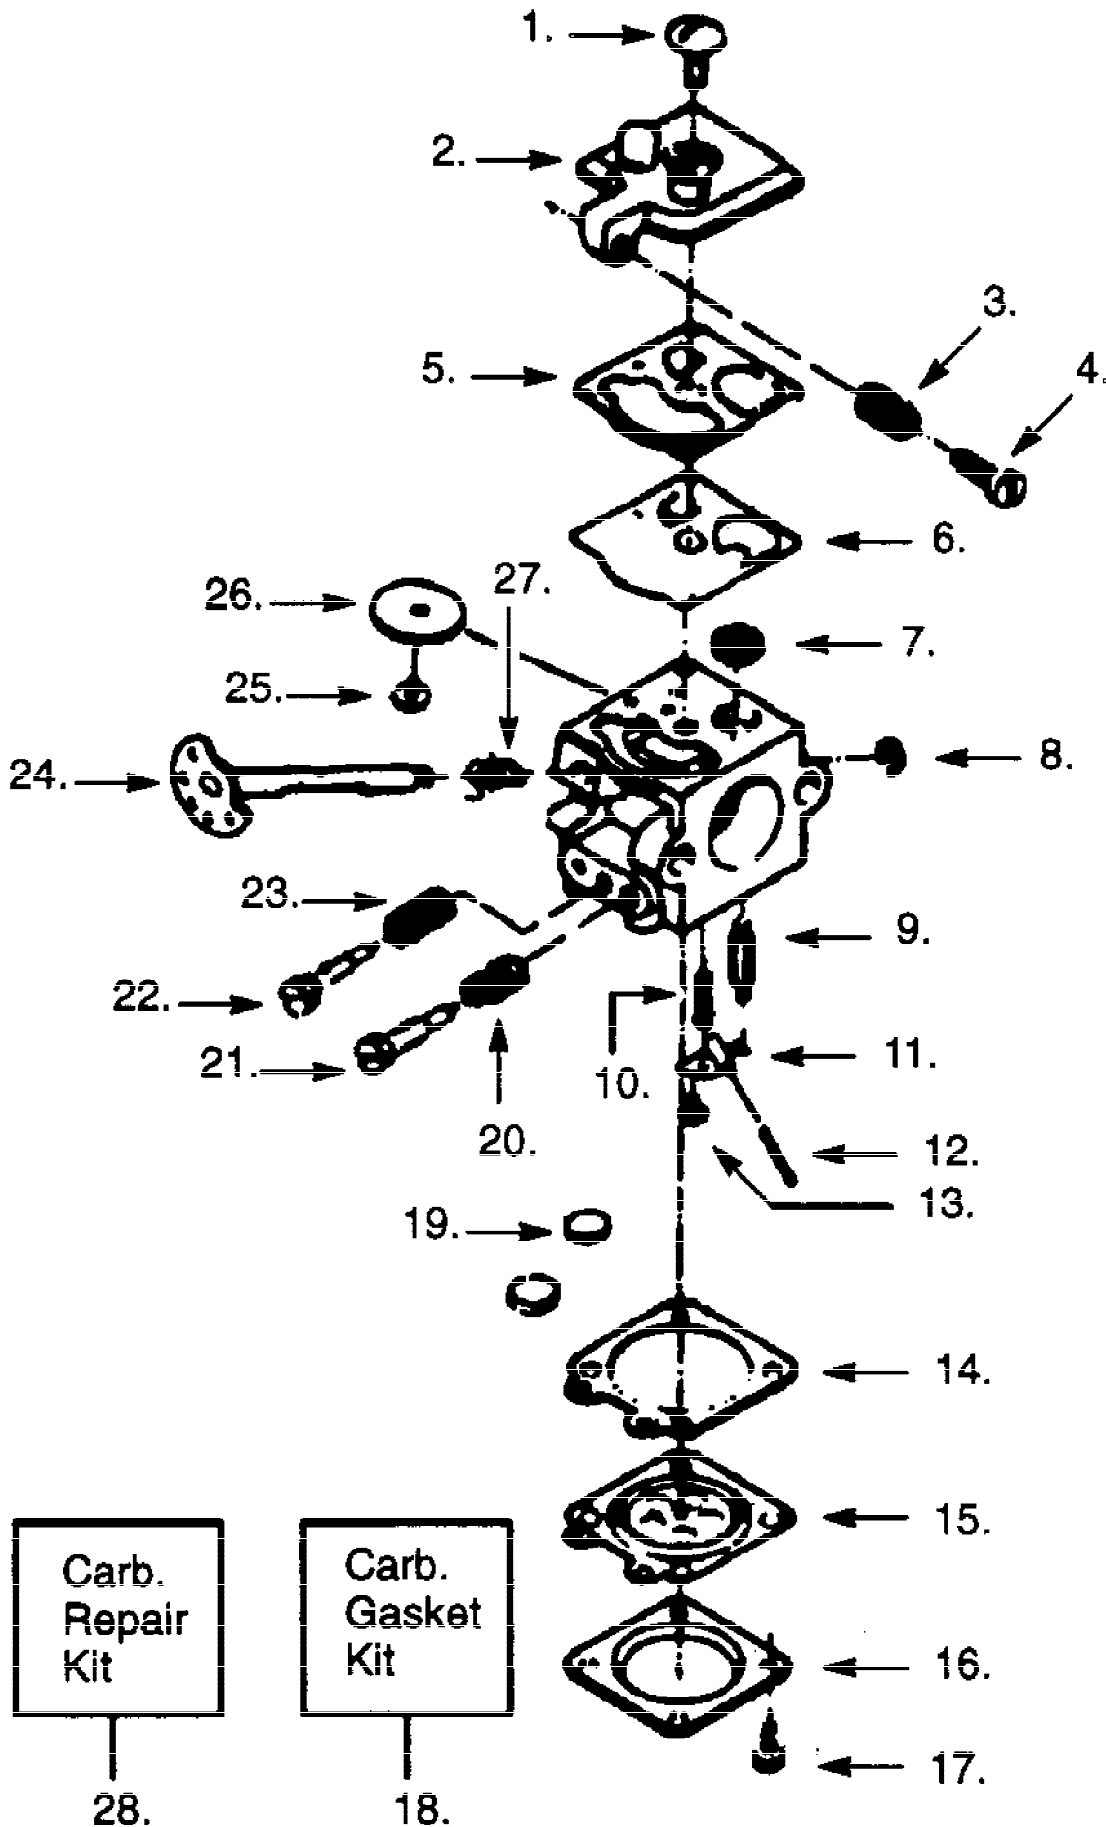

Carb.
Repair
Kit

Carb.
Gasket
Kit

5.

6.

Ref #	Part Number	Qty	S/P/F	Description
1	530035272	1		Idle Low Mixture Screw
2	530035273	1		High Mixture Screw
3	530035274	1	/P	Low/High Mixture Screw Spring
4	530069343	1	/P	Pump Cover Kit
5	530035269	1		C1Q-W2
5	530035288	1		C1Q-W2A
6	530035270	1		Gasket/Diaphragm Kit

Ref #	Part Number	Qty	S/P/F	Description
1	530035017	1	/P	Pump Cover Screw
2	530035159	1		Fuel Pump Cover
3	530035168	1	/P	Spring-Idle Speed Adjusting Screw
4	530035035	1	/P	Idle Speed Adjusting Screw
5	530035164	1	/P	Fuel Pump Gasket
6	530035166	1	/P	Fuel Pump Diaphragm
7	530035027	1		Fuel Inlet Screen
8	530035007	1	/P	Throttle Retainer Ring
9	530035106	1	/P	Inlet Needle Valve
10	530035188	1	/P	Metering Lever Spring
11	530035031	1	/P	Metering Lever
12	530035028	1	/P	Metering Lever Pin
13	530035016	1	/P	Screw-Metering Lever Pin
14	530035165	1	/P	Metering Diaphragm Gasket
15	530035014	1	/P	Metering Diaphragm
16	530035003	1		Metering Diaphragm Cover
17	530035021	1	/P	Metering Cover Screw Ass'y.
18	530035173	1	S	Carb. Gasket/Diaphragm Kit
19	530035162	1	/P	Plug-5/16 Dia. Welch
20	530035167	1		High Speed Mixture Needle Spring
21	530035169	1		High Speed Mixture Needle
22	530035171	1		Low Speed Mixture Needle
23	530035023	1	/P	Low Speed Mixture Needle Spring
24	530035034	1		Throttle Shaft Ass'y.
25	530035015	1		Throttle Valve Screw
26	530035006	1	/P	Throttle Valve
27	530035024	1	/P	Throttle Return Spring
28	530035161	1	/P	Carb. Repair Kit (Inc. 5-7,9-15,18,19)
29	530035173	1	S	Carb. Gasket/Diaphragm Kit (Inc. 5,6,14,15)