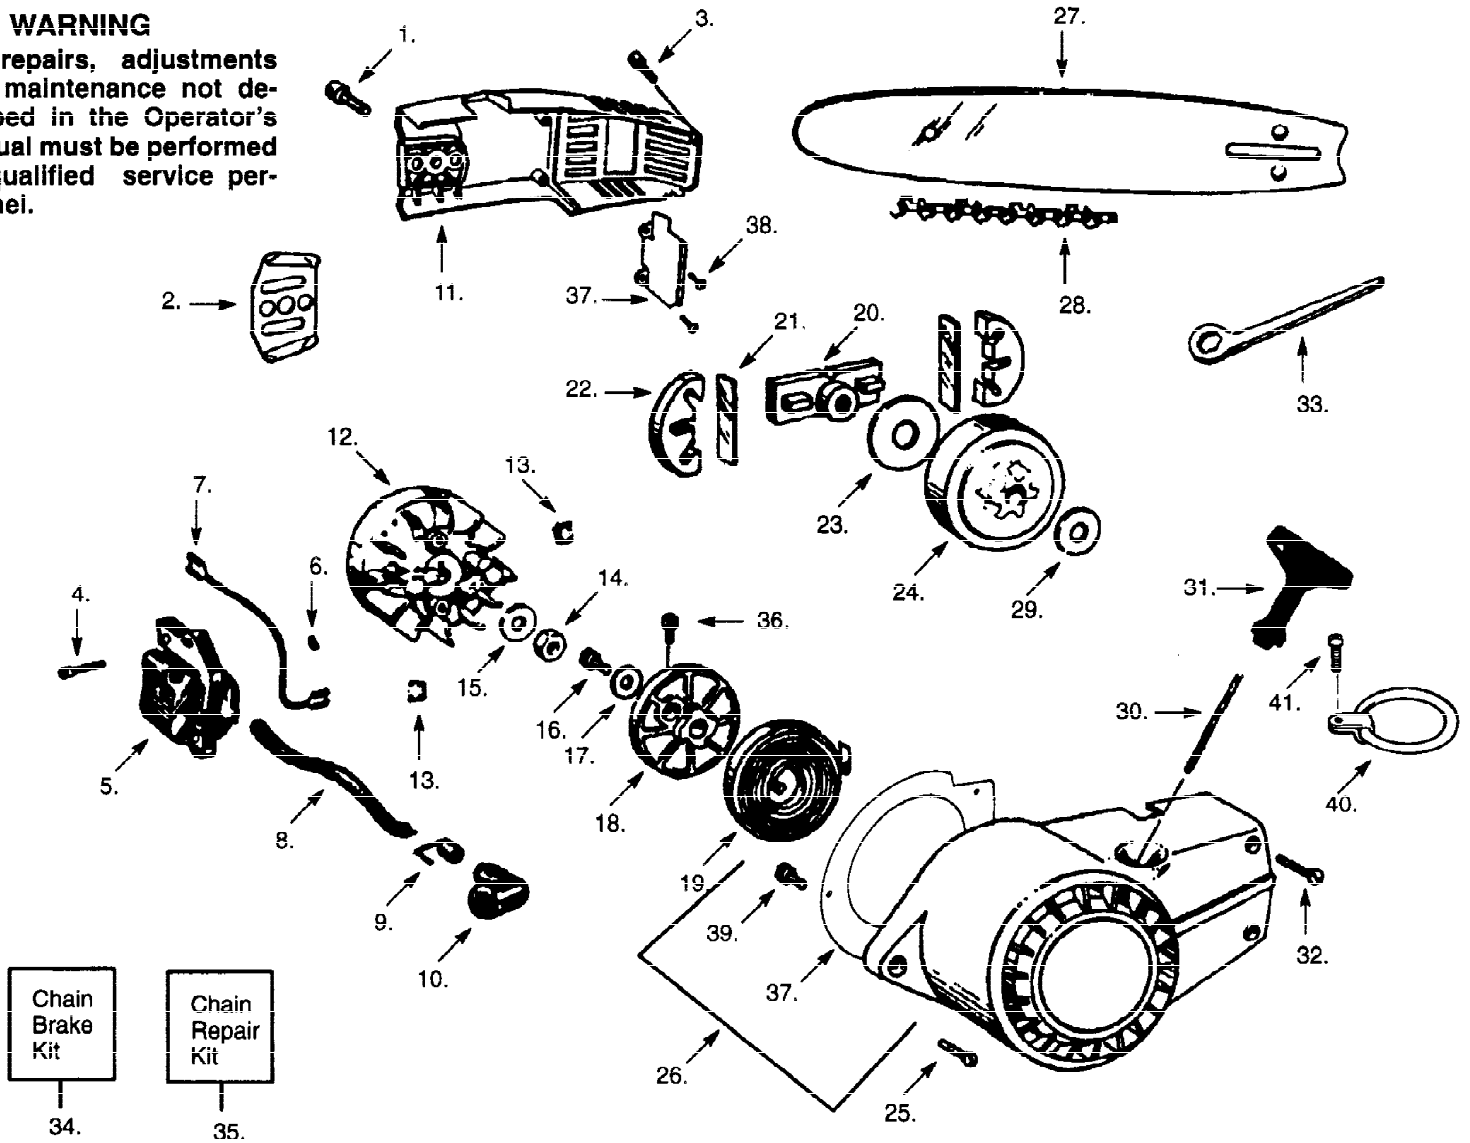

⚠ WARNING

All repairs, adjustments and maintenance not described in the Operator's Manual must be performed by qualified service personnel.

Ref #	Part Number	Qty	S/P/F	Description
1	530015819	1		Screw
2	530023864	1	/P	Guide Plate
3	530015870	1	/P	Screw
4	530015128	1	S	Screw
5	530039141	1	/P	Ignition Module (Incl. 7-10)
6	530015126	1	/P	Flywheel Key
7	530039168	1		Lead Stop Switch
8	530039026	1		High Tension Lead (Bulk No. 8141)
9	530039071	1	/P	Connector Spring Plug
10	530039097	1		Spark Plug Boot
11	530029259	1		Bar Clamp
12	530047198	1	/P	Flywheel Ass'y.
13	530023817	1	/P	Starter Dog Spring
14	530626605	1		Nut
15	530015127	1		Washer
16	530001724	1	/P	Screw
17	530015123	1	/P	Washer
18	530069289	1	/P	Starter Pulley
19	530042023	1	S/P	Starter Spring
20	530022079	1		Clutch Spider
21	530023381	1	/P	Clutch Springs
22	530023379	1		Clutch Shoes
23	530023382	1		Clutch Plate
24	530069301	1	/P	Drum & Sprocket Ass'y.
25	530015074	1		Screw
26	530011243	1		Fan Housing (Incl. 39 & Baffle)
27	952044369	1	/P	Bar - 16" SN
28	952051211	1	/P	Chain - 16" (P101S-56)
29	530023519	1	/P	Clutch Washer
30	530069232	1	/P	Rope Kit
31	530037485	1	S/P	Starter Handle
32	530015122	1		Screw
33	530031063	1		Bar Wrench
35	530052073	1		Chain Repair Kit
36	530016080	1	/P	Screw
37	530029260	1		Baffle
38	530015407	1		Screw
39	530015241	1		Screw
40	530069708	1	/P	Rope Ring Kit (Incl. 41)
41	530001711	1		Screw
	530068433	1	/P	Operator Manual Not Shown.
	530029750	1		Repl. Bar & Chain Decal (Not a serviceable part) Not Shown.