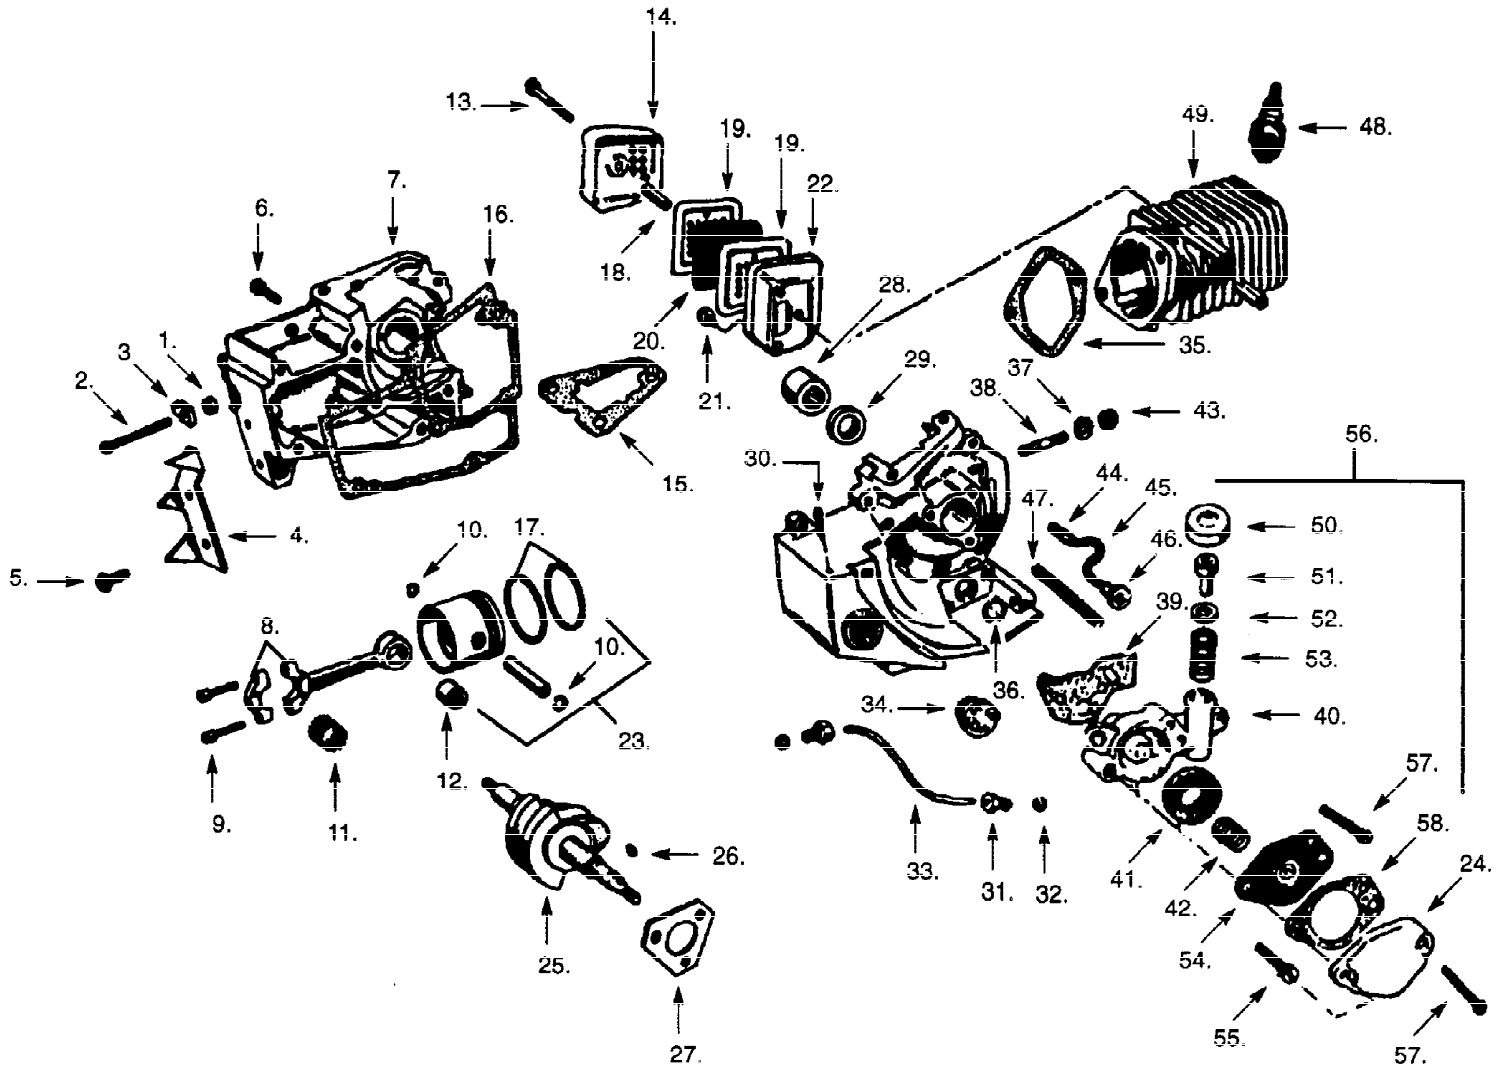

Ref #	Part Number	Qty	S/P/F	Description
1	530015135	1	/P	Nut
2	530015134	1		Screw
3	530023492	1		Bar Adjusting Pin
4	530023387	1		Spur (Optional)
5	530015539	1		Screw
6	530015986	1	/P	Screw
7	530010223	1	/P	Crankcase Ass'y. (Incl. 1,2,3,16,28-30,&38)
8	530022077	1		Connecting Rod Ass'y. (Incl. 9 & 12)
9	530001713	1		Screw
10	530015131	1		Piston Pin Retainer
11	530032019	1		Crankpin Rollers
12	530032018	1		Piston Pin Bearing
13	530015189	1		Screw
14	530029271	1	/P	Muffler Cover
15	530019049	1		Gasket Included in Gasket Kit
16	530019044	1		Crankcase Gasket Included in Gasket Kit
17	530029391	1		Piston Rings
18	530015657	1		Muffler Spacer
19	530029283	1		Muffler Baffle
20	530023592	1		Muffler Screen
21	530001709	1	/P	Screw
22	530023604	1	S	Muffler Body
23	530069298	1	/P	Piston Ass'y. (Incl. 10)
24	530011163	1		Oil Pump Cover
25	530022173	1	/P	Crankshaft
26	530015126	1	/P	Flywheel Key
27	530023354	1		Crankcase Washer
28	530032021	1		Bearing
29	530019051	1		Seal Included in Gasket Kit
30	530069185	1	/P	Oil Vent Pin
31	530002615	1		Discharge Line Fitting
32	530002464	1		Ferrule 1/8" Tubing
33	530021013	1		Discharge Line-Oil Pump (Bulk 8115)
34	530010221	1	/P	Oil Cap (Incl. O Ring w/Retainer)
35	530019043	1		Cylinder Gasket Included in Gasket Kit
36	530001952	1		O-Ring
37	530001642	1	/P	Cylinder Washer
38	530001674	1		Cylinder Studs
39	530019054	1		Oil Pump Body Gasket Included in Gasket Kit
40	530010178	1	S	Oil Pump Body
41	530023698	1		Pump Body Filter Included in Gasket Kit
42	530023699	1		Diaphragm Spring
43	530001660	1		Nut
44	530002589	1		Oil Pick-up Weight
45	530021012	1		Oil Line (Bulk 8132)
46	530023148	1		Oil Pump Intake Valve
47	530024677	1		Oil Line Protector Spring
48	952030037	1	S	Spark Plug
49	530012264	1	/P	Cylinder
50	530023356	1		Oil Pump Cap
51	530023357	1		Oil Pump Plunger
52	530019029	1		Quad Ring Plunger Included in Gasket Kit
53	530023358	1		Oil Pump Spring