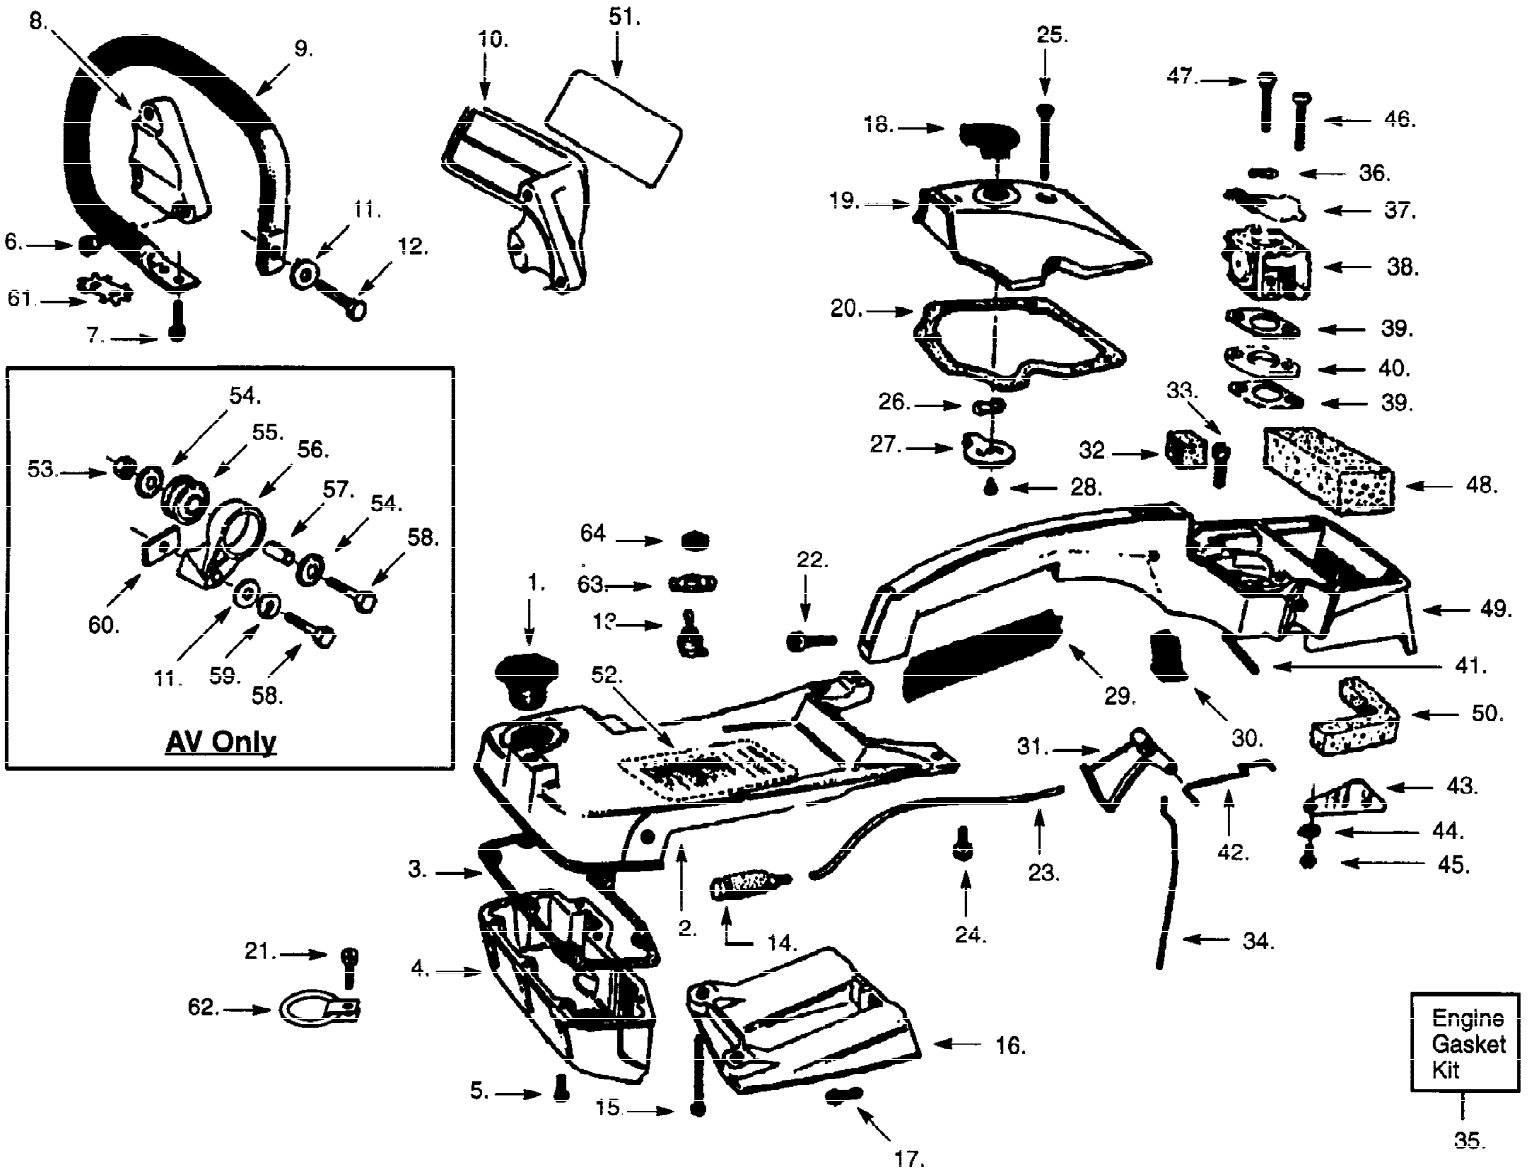

Ref #	Part Number	Qty	S/P/F	Description
1	530010123	1	/P	Fuel Cap Ass'y.
2	530012259	1	/P	Fuel Tank Top
3	530019047	1		Fuel Tank Gasket
4	530012260	1	/P	Fuel Tank Bottom
5	530015138	1		Screw
6	530015509	1		Screw
7	530015037	1		S25DA
7	530015839	1		S25AV
8	530024049	1		Handguard Cap
9	530022358	1	S	S25DA
9	530022315	1		S25AV
10	530024091	1		Handguard
11	530015151	1		Washer
12	530001648	1		S25DA
12	530015505	1		S25AV
13	530023573	1	S/P	Start/Stop Switch
14	530014362	1	S/P	Fuel Pick-up Ass'y.
15	530015152	1		Screw
16	530012258	1		Cylinder Shield
17	530001709	1	/P	Screw
18	530023376	1		Choke Knob
19	530011558	1	/P	Carburetor Cover
20	530019074	1		Carb. Cover Gasket
21	530015239	1	/P	Screw
22	530015247	1		Screw
23	530069216	1	/P	Line Kit (Bulk 8133)
24	530015476	1	/P	Screw
25	530015144	1		Screw
26	530015147	1		Wave Washer
27	530023876	1	/P	Choke Lever
28	530015407	1		Screw
29	530024111	1		Handle Grip
30	530023362	1		Oil Pump Button
31	530024672	1	/P	Trigger
32	530023373	1	/P	Throttle Wire Boot
33	530001636	1	/P	Screw
34	530023361	1		Oil Pump Push Rod
35	530069023	1		Engine Gasket Kit (Inc. 3,20,32,39,50,55)
36	530015146	1		Wave Washer
37	530023841	1		Choke Shutter
38	530035258	1	S/P	Carburetor
39	530019045	1		Carb. Gasket
40	530023872	1		Spacer
41	530015145	1		Trigger Pin
42	530023372	1		Throttle Rod
43	530023366	1		Reed
44	530023367	1		Washer
45	530015139	1	/P	Screw
46	530015257	1		Screw
47	530015256	1		Screw
48	530023369	1		Air Filter
49	530011548	1	/P	Handle & Carb. Hsg.
50	530023388	1		Dust Seal