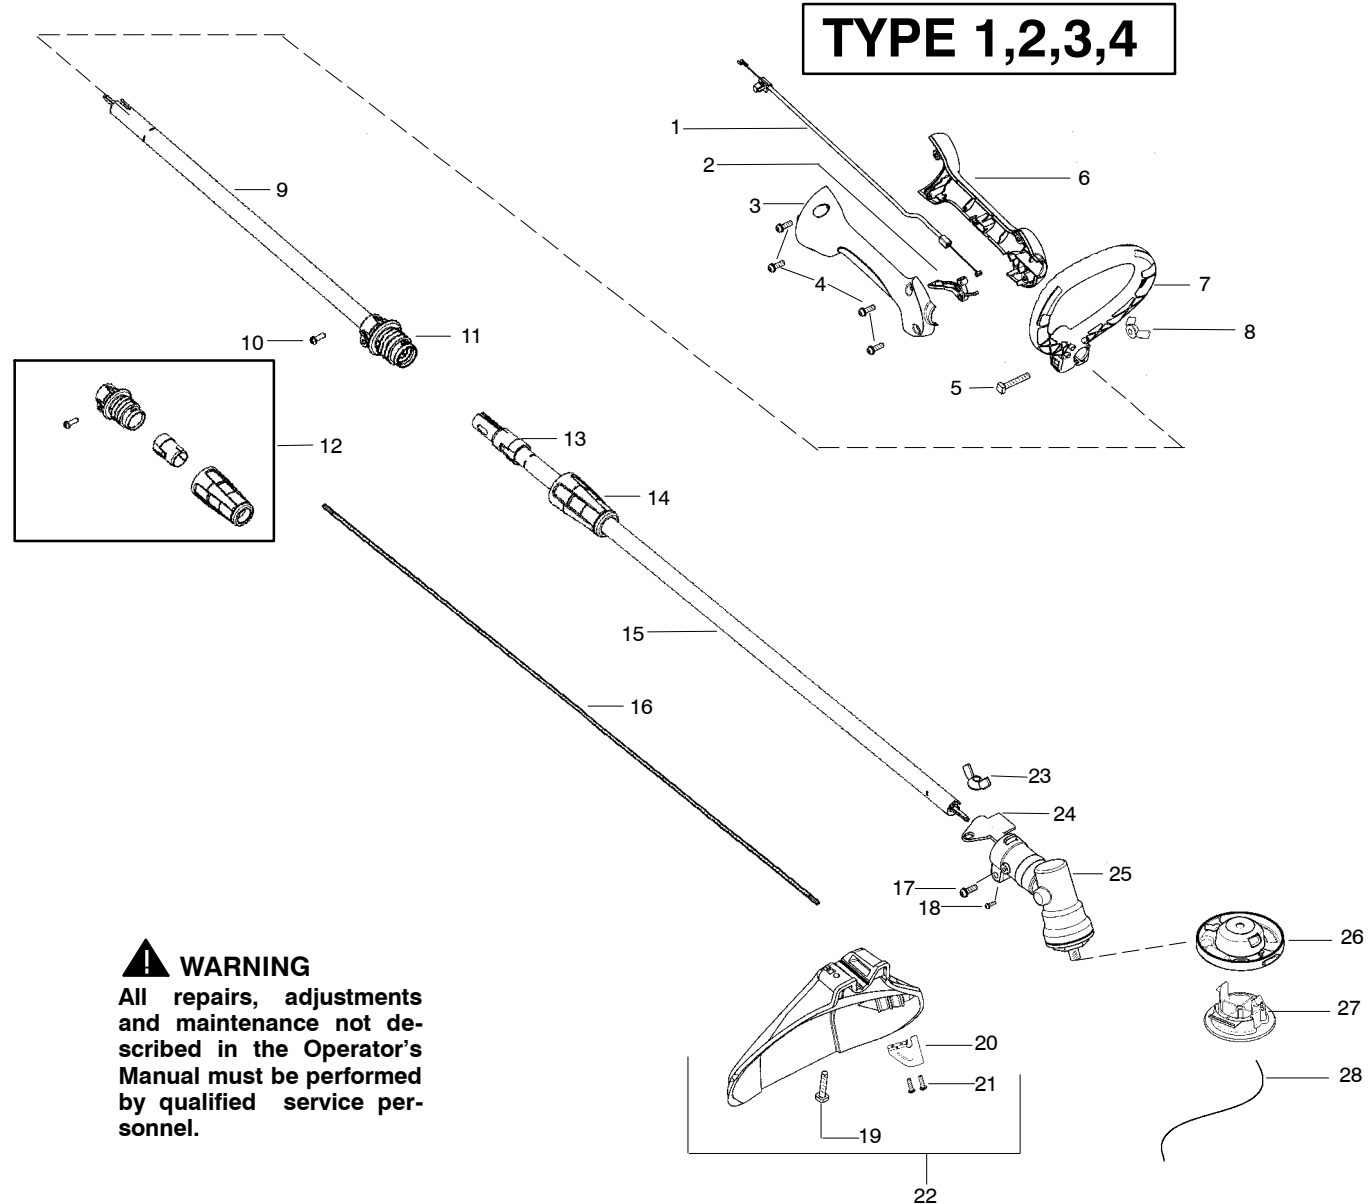

TYPE 1,2,3,4

⚠ WARNING
All repairs, adjustments and maintenance not described in the Operator's Manual must be performed by qualified service personnel.

Ref.	Part No.	Description	Ref.	Part No.	Description
1.	530057991	Assy-Throttle Cable	20.	530052285	Line Limiter
2.	530058000	Trigger	21.	530015966	Screw-Line Limiter
3.	530057582	Throttle Hsg. (Right)	22.	530071771	Kit-Shield Assy (Incl. 19,20,21,23)
4.	530015880	Screw-Throttle Hsg.	23.	530016152	Wingnut
5.	530015821	Bolt-Handle/Shield	24.	530096067	Bracket-Shield
6.	530057581	Throttle Hsg. (Left)	25.	530096068	Assy-Gearbox
7.	530058580	Assy-Handle Assist (Incl. 5,8)	26.	545202401	Head-Fixed Line
8.	530016152	Wingnut	27.	545202501	Cap-Fixed line
9.	545008059	Kit-Shaft Upper (Incl. 10,11)	28.	545214501	Line .095 round (5 pcs)
10.	530015886	Screw			
11.	---	Collet (Ref. 12)			
12.	545008057	Kit-Coupler Shaft (Incl. 10,11,13,14)			
13.	---	Collar-Shaft (Ref. 12)			
14.	---	Nut-Collet (Ref. 12)			
15.	545008068	Kit-Shaft Lower (Incl. 13,14)			Not Shown
16.	545206701	Shaft-Flex			
17.	530016014	Screw			
18.	530016224	Screw-Alignment			
19.	530015820	Bolt			
				545207301	Decal-Shaft Warning
				527291101	Decal-Spark Arrestor Warning