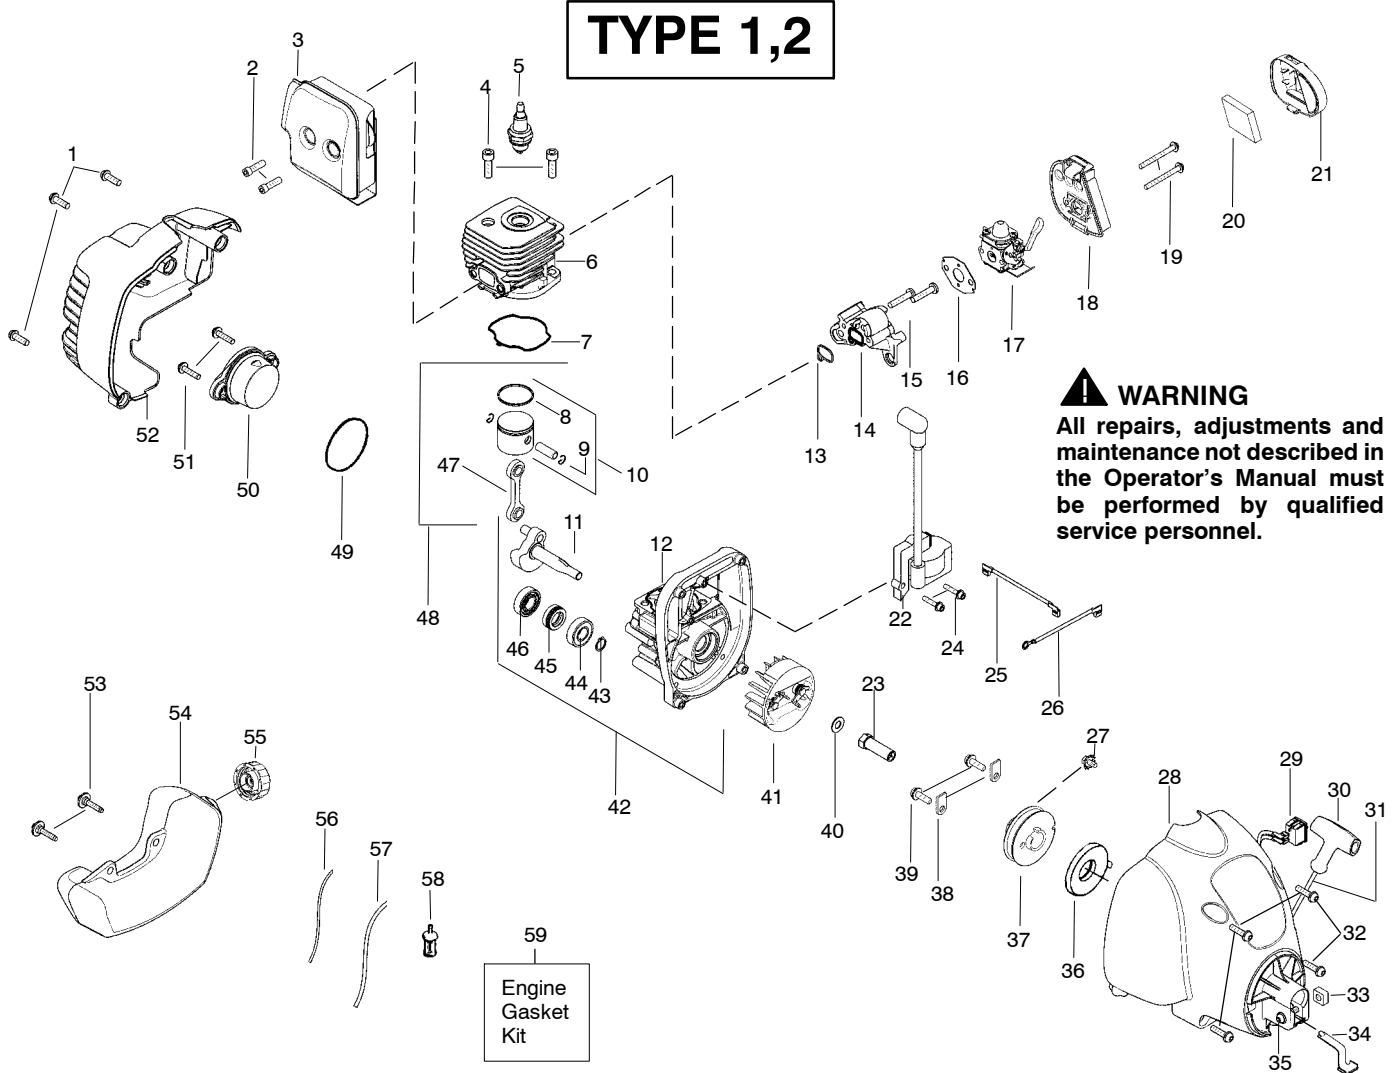

Ref.	Part No.	Description	Ref.	Part No.	Description	Ref.	Part No.	Description
1.	530015814	Screw	21.	530057584	Cover-Air Box	45.	530019264	Seal-C'case
2.	530058982	Bolt-Muffler	22.	530039237	Ignition Module	46.	530032125	Inner Bearing
3.	530057863	Assy-Muffler/Shield (Incl. 2)	23.	530038604	Coupling-Drive	47.	530069945	Assy-Connecting Rod
4.	530015953	Screw-Cylinder	24.	530016357	Screw	48.	530071785	Kit-Piston/Rod (Incl. 10, 47)
5.	952030249	Spark Plug (RCJ 6Y)	25.	530014663	Assy-Leadwire	49.	530071750	O-Ring-C'case (kit)
6.	530012541	Cylinder	26.	530014662	Assy-Ground Wire	50.	530057954	Assy-Plug (incl.49)
7.	530071750	Seal-Cylinder (kit)	27.	530016392	Screw	51.	530016386	Screw
8.	530055120	Piston Ring	28.	530058600	Assy.- Fan Hsg	52.	545011004	Shroud-Rear
9.	530015162	Retainer-Piston Pin	29.	545081869	Kit-Switch	53.	530016445	Retainer-Tank
10.	530071357	Kit - Piston (Incl. 8, 9)	30.	530027569	Handle-Starter	54.	545104102	Assy-Fuel Tank (incl. filter, lines & fuel cap)
11.	530057829	Assy-Crankshaft	31.	530071767	Kit - Rope	55.	530014347	Assy-Fuel Cap
12.	530012582	Assy-Crankcase (Incl. 44,45,46)	32.	530016386	Screw	56.	530069247	Kit-Fuel Line (Small)
13.	530071750	Seal-Cyl/Carb.(kit)	33.	530016124	Nut	57.	530069216	Kit-Fuel Line (Large)
14.	530057547	Adapter-Carb.	34.	530057588	Clip-Spring	58.	530095646	Assy-Fuel Pickup
15.	530016441	Screw	35.	530016430	Screw	59.	530071750	Kit-Engine Gasket (Incl. 7,13,16,49)
16.	530071750	Gasket-Carb. (kit)	36.	530042085	Spring-Starter			Not Shown
17.	-----	Kit-Carb.	37.	530071786	Kit-Pulley-Starter			
	530071752	Zama (C1U-W18)	38.	530027523	Retainer-Pulley			
	545081808	Walbro (WT-669)	39.	530015775	Screw			
	(Note: Repair kits are not available for this carburetor)		40.	530015828	Washer-Flat			
18.	530057585	Air Box	41.	530054115	Assy-Flywheel			
19.	530016429	Screw	42.	530071768	Assy-C'case & C'shaft (Incl. 11,12,43)			
20.	530057781	Foam-Air Filter	43.	530015941	Retain. Ring-C'shaft	530057827		Choke Lever - Zama
			44.	530055728	Outer Bearing	530058662		Choke Lever - Walbro
						530058709		Bulb-Purge(zama)
						530035497		Bulb-Purge(walbro)