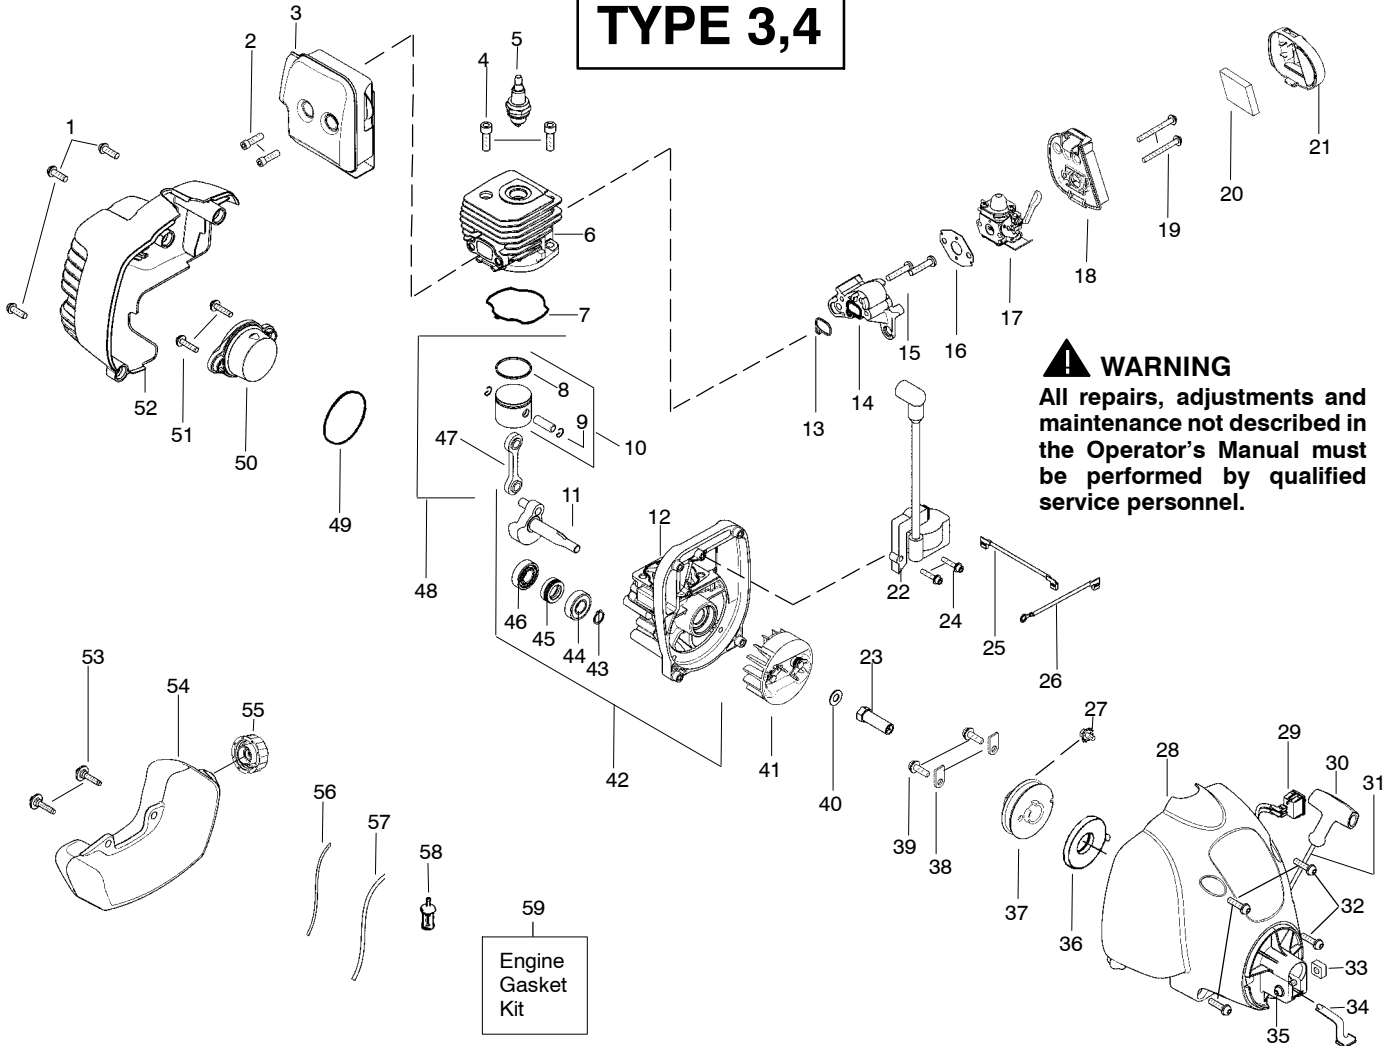

TYPE 3,4

Ref.	Part No.	Description	Ref.	Part No.	Description	Ref.	Part No.	Description
1.	530015814	Screw	21.	530057584	Cover-Air Box	45.	530019264	Seal-C'case
2.	530058982	Bolt-Muffler	22.	530039237	Ignition Module	46.	530032125	Inner Bearing
3.	545226901	Assy-Muffler/Shield (Incl. 2)	23.	530038604	Coupling-Drive	47.	530069945	Assy-Connecting Rod
4.	530015953	Screw-Cylinder	24.	530016357	Screw	48.	530071785	Kit-Piston/Rod (Incl. 10, 47)
5.	952030249	Spark Plug (RCJ 6Y)	25.	530014663	Assy-Leadwire	49.	530071750	O-Ring-C'case (kit)
6.	530012541	Cylinder	26.	530014662	Assy-Ground Wire	50.	530057954	Assy-Plug (incl. 49)
7.	530071750	Seal-Cylinder (kit)	27.	530016392	Screw	51.	530016386	Screw
8.	530055120	Piston Ring	28.	530058600	Assy.-Fan Hsg	52.	545011004	Shroud-Rear
9.	530015162	Retainer-Piston Pin	29.	545081869	Kit-Switch	53.	530016445	Retainer-Tank
10.	530071357	Kit - Piston (Incl. 8, 9)	30.	530027569	Handle-Starter	54.	545104102	Assy-Fuel Tank (incl. filter, lines & fuel cap)
11.	530057829	Assy-Crankshaft	31.	530071767	Kit - Rope	55.	530014347	Assy-Fuel Cap
12.	530012582	Assy-Crankcase (Incl. 44, 45, 46)	32.	530016386	Screw	56.	530069247	Kit-Fuel Line (Small)
13.	530071750	Seal-Cyl/Carb.(kit)	33.	530016124	Nut	57.	530069216	Kit-Fuel Line (Large)
14.	530057547	Adapter-Carb.	34.	530057588	Clip-Spring	58.	530095646	Assy-Fuel Pickup
15.	530016441	Screw	35.	530016430	Screw	59.	530071750	Kit-Engine Gasket (Incl. 7, 13, 16, 49)
16.	530071750	Gasket-Carb. (kit)	36.	530042085	Spring-Starter			Not Shown
17.	---	Kit-Carb.	37.	530071786	Kit-Pulley-Starter			
	530071752	Zama (C1U-W18)	38.	530027523	Retainer-Pulley			
	545081808	Walbro (WT-669)	39.	530015775	Screw			
(Note: Repair kits are not available for this carburetor)			40.	530015828	Washer-Flat			
18.	530057585	Air Box	41.	530054115	Assy-Flywheel	530057827	530058662	Choke Lever - Zama
19.	530016429	Screw	42.	530071768	Assy-C'case & C'shaft (Incl. 11,12,43)	530058709	530035497	Choke Lever - Walbro
20.	530057781	Foam-Air Filter	43.	530015941	Retain. Ring-C'shaft			Bulb-Purge(zama)
			44.	530055728	Outer Bearing			Bulb-Purge(walbro)

↙ = NEW PART NUMBER FOR THIS IPL   ★ = REFER TO THE SERVICE REFERENCE INDICATED FOR MORE INFORMATION. (LOCATED AT END OF IPL)