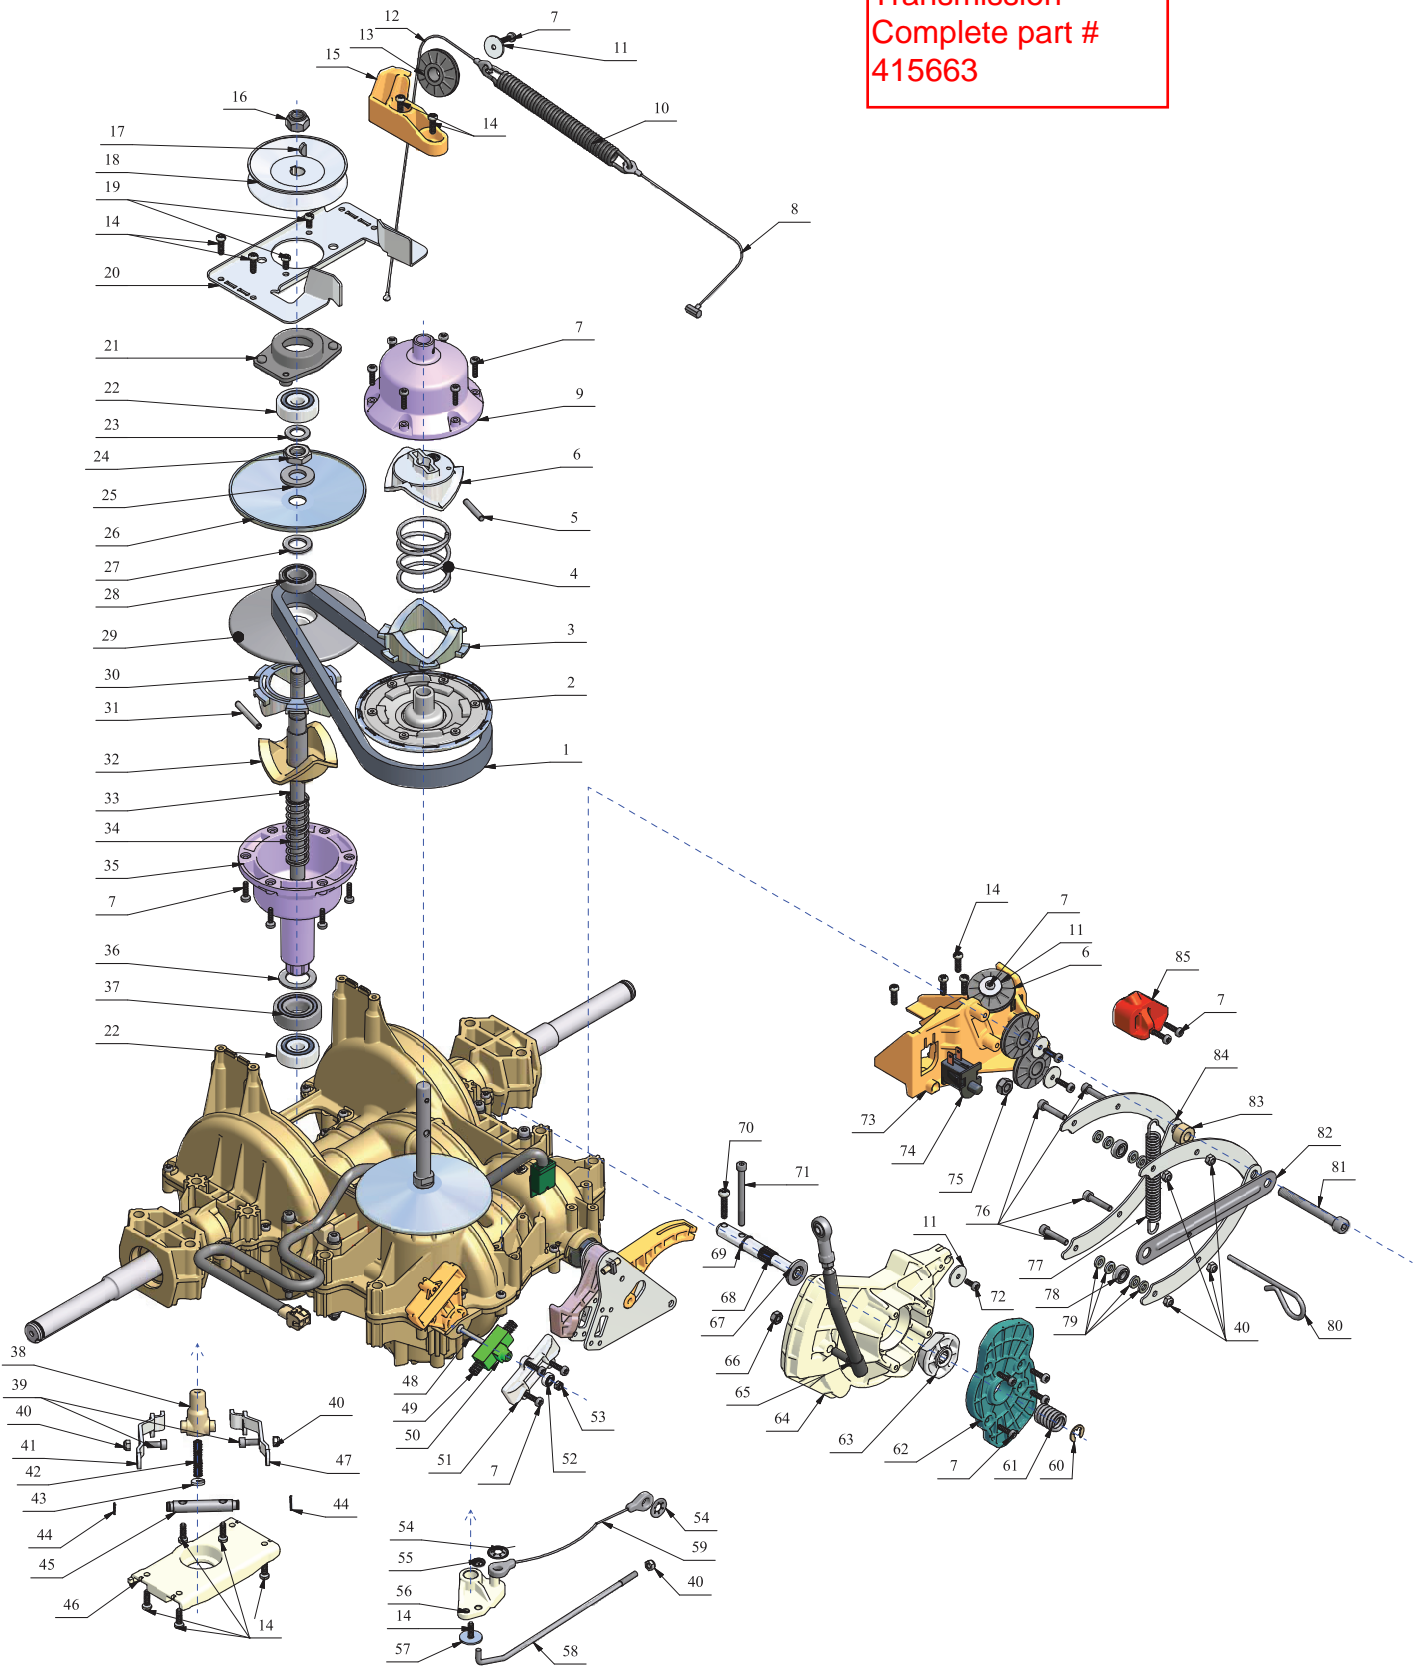

## GENTRANS TRANSAXLE

Transmission  
Complete part #  
415663

# TRACTOR - - MODEL NUMBER 944.609340