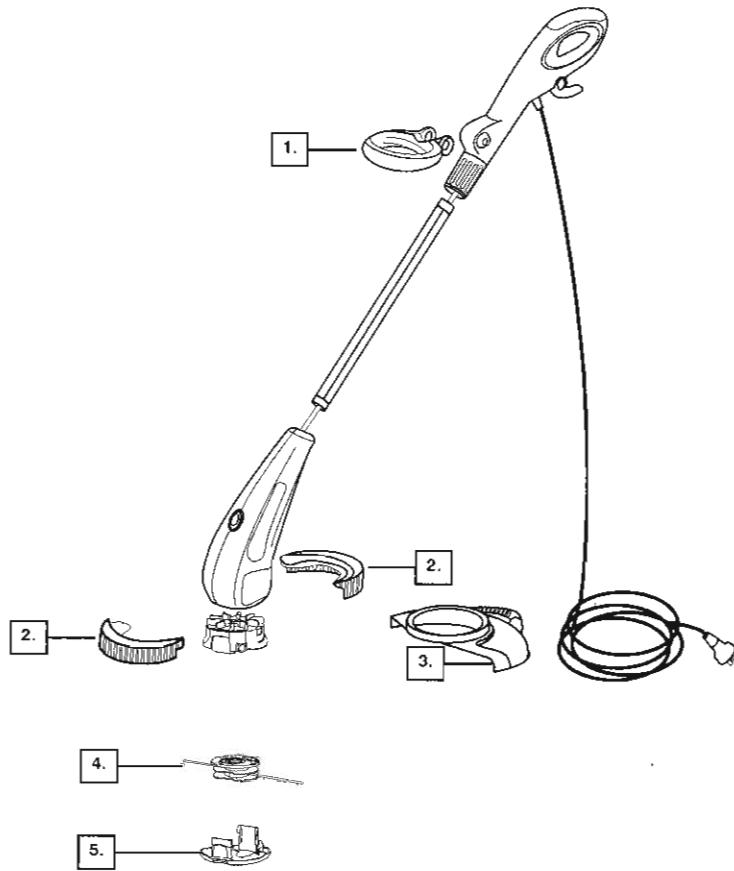

| | | | |
|---|-----|-------------------------------|-------------------|
| Parts List No. 545103460 | | WEED EATER® PARTS LIST | MODEL |
| Date 12/04/06 | NEW | | Twist 'N Edge 600 |
| NOTE : Illustration may differ from actual model due to design changes. | | | Page: 1 |

| Ref. | Part No. | Description |
|------------------|-----------|---------------------|
| 1. | 545124404 | Handle-Assist Wheel |
| 2. | 545124405 | Wheel |
| 3. | 545124403 | Shield (Guard) |
| 4. | 545124402 | Spool w/ .065 line |
| 5. | 545124417 | Cap-Spool |
| Not Shown | | |
| | 545123823 | Manual |

✓ = New Part Number For This IPL

★ = Refer to the Service Reference Indicated for more information. (Located at the END of the IPL)