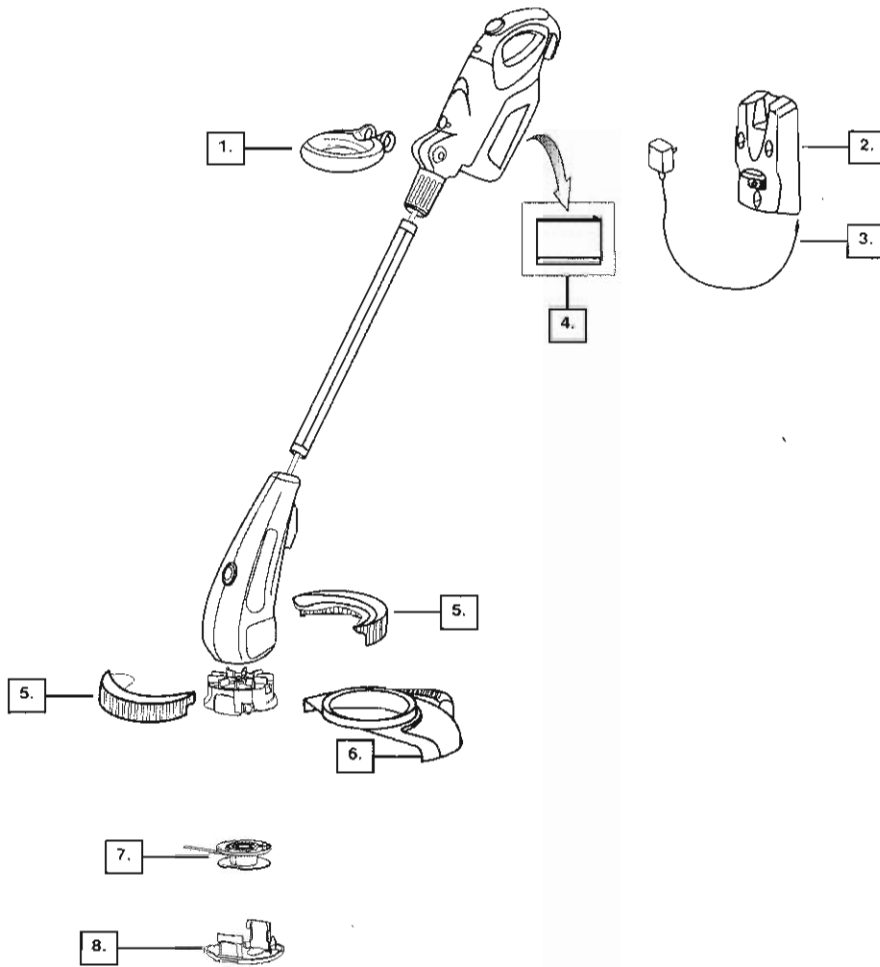

Parts List No. 545103459		WEED EATER® PARTS LIST	MODEL
Date 12/04/06	NEW		Twist 'N Edge Cordless
NOTE : Illustration may differ from actual model due to design changes.			Page: 1

Ref.	Part No.	Description
1.	545124407	Handle-Assist
2.	545124411	Mount-Wall
3.	545124410	Charger
4.	545124412	Battery
5.	545124409	Wheel
6.	545124408	Shield (Guard)
7.	545124406	Spool w/ .065 line
8.	545124417	Cap-Spool
Not Shown		
	545123824	Manual

✓ = New Part Number For This IPL

★ = Refer to the Service Reference Indicated for more information. (Located at the END of the IPL)