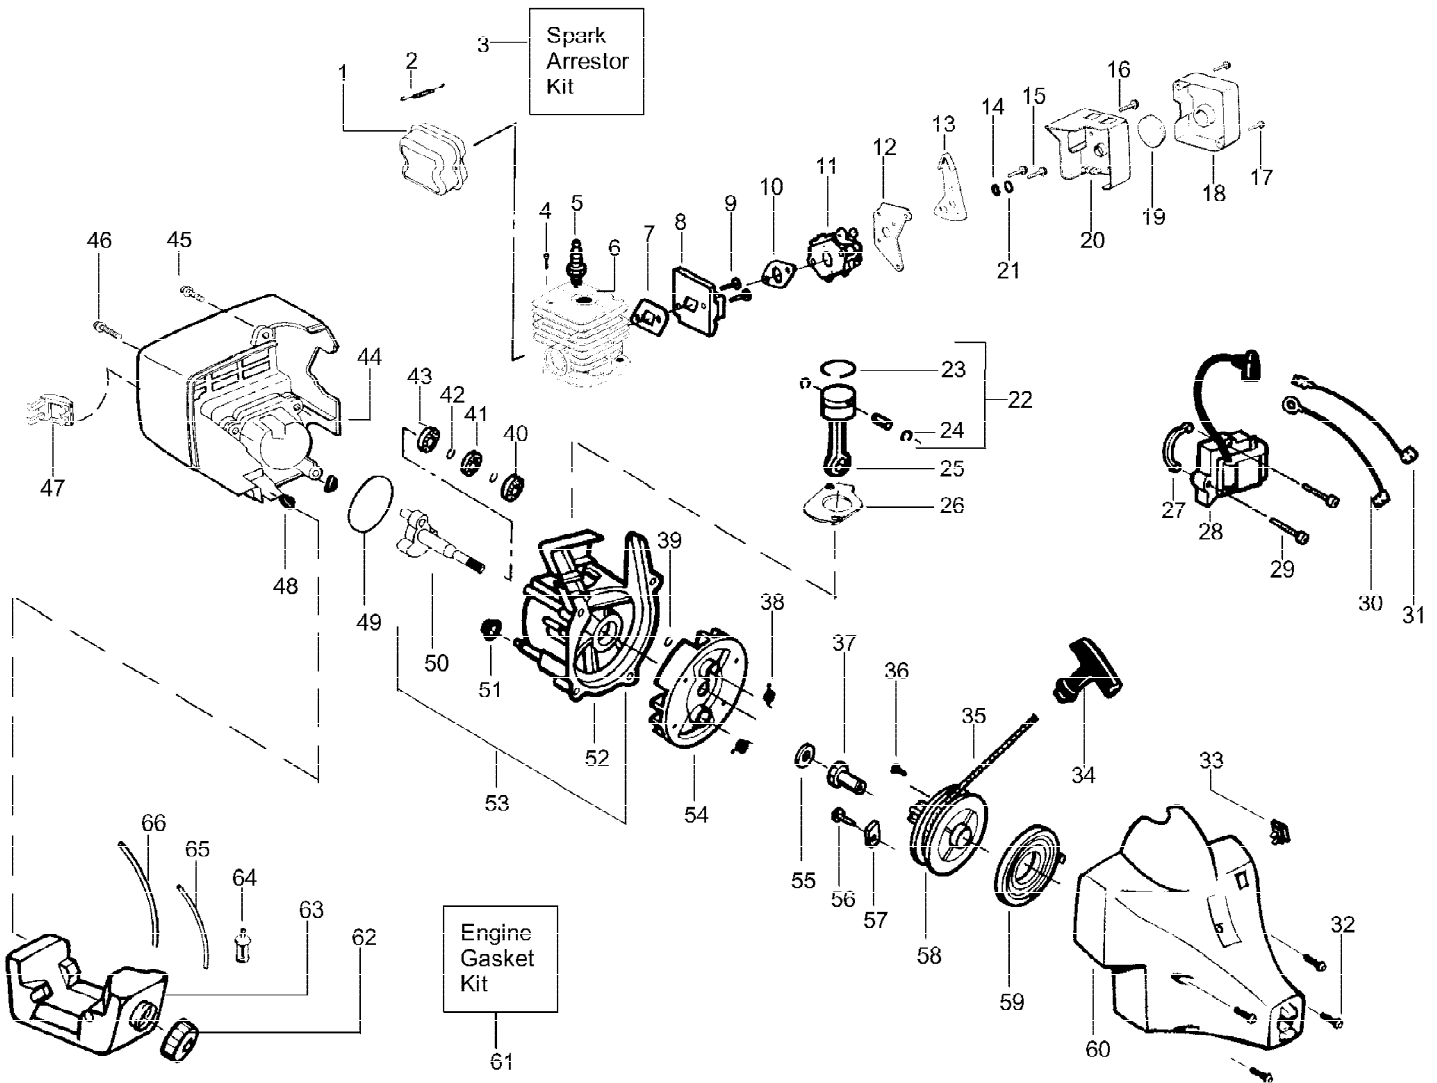

TYPE 1,2

Ref #	Part Number	Qty	Description
1	530071390		Kit - Muffler (incl. 2,3)
2	530042088		Muffler Spring
3	530071391		Kit-Spark Arrestor
4	530015953		Screw-Cylinder
5	952030201		Spark Plug (RCJ 8Y)
6	530069757		Kit - Cylinder
7	530069625		Gasket-Cyl/Carb.(kit)
8	530069758		Kit - Carb. Adaptor
9	530016014		Screw
10	530069625		Gasket-Carb. (kit)
11	530069754		Kit - Carburetor Ass'y (Incl. Limiter Cap)
12	530047914		Choke Plate Mounting
13	530047916		Choke Lever
14	530015254		Washer
15	530015849		Screw
16	530016141		Screw
17	530015966		Screw
18	530049079		Cover-Air Box
19	530047932		Foam-Air Filter
20	530047908		Box-Air
21	530015852		Spacer-Choke
22	530069756		Kit - Piston (Incl. 23, 24 & Pin)
23	530055120		Piston Ring
24	530015162		Retainer-Piston Pin
25	530069615		Assy-Connecting Rod
26	530069625		Gasket-Cylinder (kit)
27	530036145		Spacer-Module
28	530055160		Ignition Module
29	530015954		Screw
30	530049389		Assy-Ground Wire
31	530049390		Assy-Leadwire
32	530015810		Screw
33	530071356		Kit-Momentary Switch
34	530027569		Handle-Starter
35	530069232		Kit - Rope
36	530016080		Screw
37	530027953		Coupling-Drive
38	530023817		Spring-Starter Dog
39	530015941		Retain. Ring-C'shaft
40	530032124		Bearing-Outer
41	530019179		Seal-C'case
42	530015945		Retainer Ring-C'case
43	530032125		Bearing-Inner
44	530049233		Shroud
45	530015880		Screw
46	530015810		Screw
47	530054536		Guard-Muffler
48	530036793		Isolator-Shroud
49			O-Ring-C'case(kit) See "Service Reference"
50	530054083		Assy-Crankshaft
51	530036792		Isolator-Crankcase
52	530012414		Assy-Crankcase (Incl. 40-43)
53	530014729		Assy-C'case & C'shaft (Incl. 39,50,52)