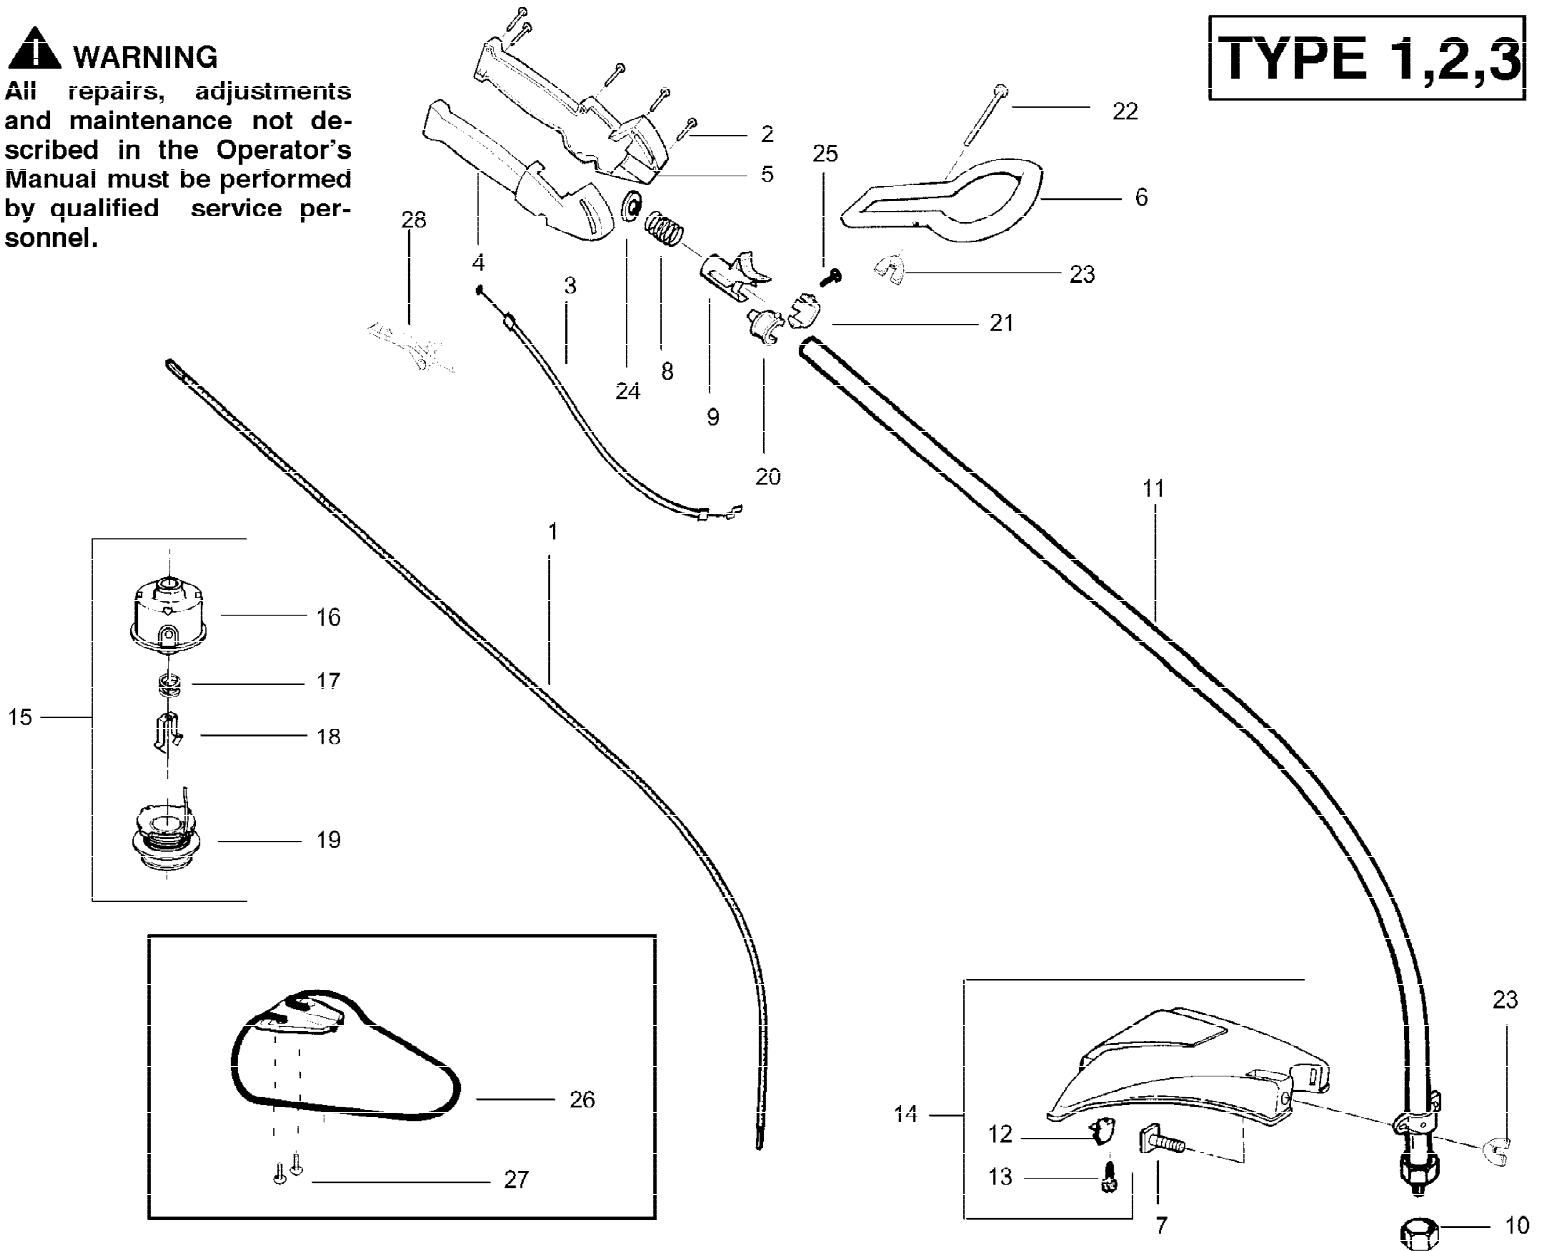

TYPE 1,2,3

Carburetor Assembly #530069754 - WA226

Ref #	Part Number	Qty	Description
1	530038403		Limiter Cap
2	530069842		Carburetor Repair Kit
3	530069844		Gasket Diaphragm Kit
530069754	530069754		Carburetor Assembly (WA226)

TYPE 1,2,3

⚠ WARNING

All repairs, adjustments and maintenance not described in the Operator's Manual must be performed by qualified service personnel.

Ref #	Part Number	Qty	Description
1	530094551		Drive Shaft-Flex (Type 1)
1	530053613		Drive Shaft-Flex (Type 2,3)
2	530016179		Screw
3	530049066		Assy-Throttle Cable (Type 1)
3	530056493		Assy-Throttle Cable (Type 2,3)
4	530047923		Throttle Hsg. (Right)
5	530047924		Throttle Hsg. (Left)
6	530047919		Assist Handle
7	530015820		Bolt-Shield
8	530042084		Spring-Compression
9	530054060		Actuator
10	530094543		Dust Cup (Type 1)
10	530095574		Dust Cup (Type 2,3)
11	530095703		Drive Shaft Hsg. Ass'y
	530095941		(Type 1)
	530095703		(Type 2,3)
12	530052286		Line Limiter
13	530015814		Screw-Line Limiter
14	530069930		Shield Kit Ass'y. (Incl. 12 & 13)
15	952701676		Cutting Head Ass'y. (Incl. 16-19)
16	530095770		Hub Ass'y
17	530401958		Spring-Return
18	530401957		Retainer-Spool
19	952701678		Spool w/Line
20	530054159		Locator-left
21	530054160		Locator-right
22	530016173		Bolt-Handle
23	530016118		Nut-Wing
24	530016193		Washer
25	530015810		Screw
26	530054459		Assy. wire form
27	530016179		Screw
28	530038682		Trigger
	530086930		Operator's Manual Not Shown
	530088832		(Type 1) Not Shown
	530086930		(Type 2,3) Not Shown
	530055350		Shaft Warning Decal Not Shown
	530054863		Decal-Starting Instruction Not Shown