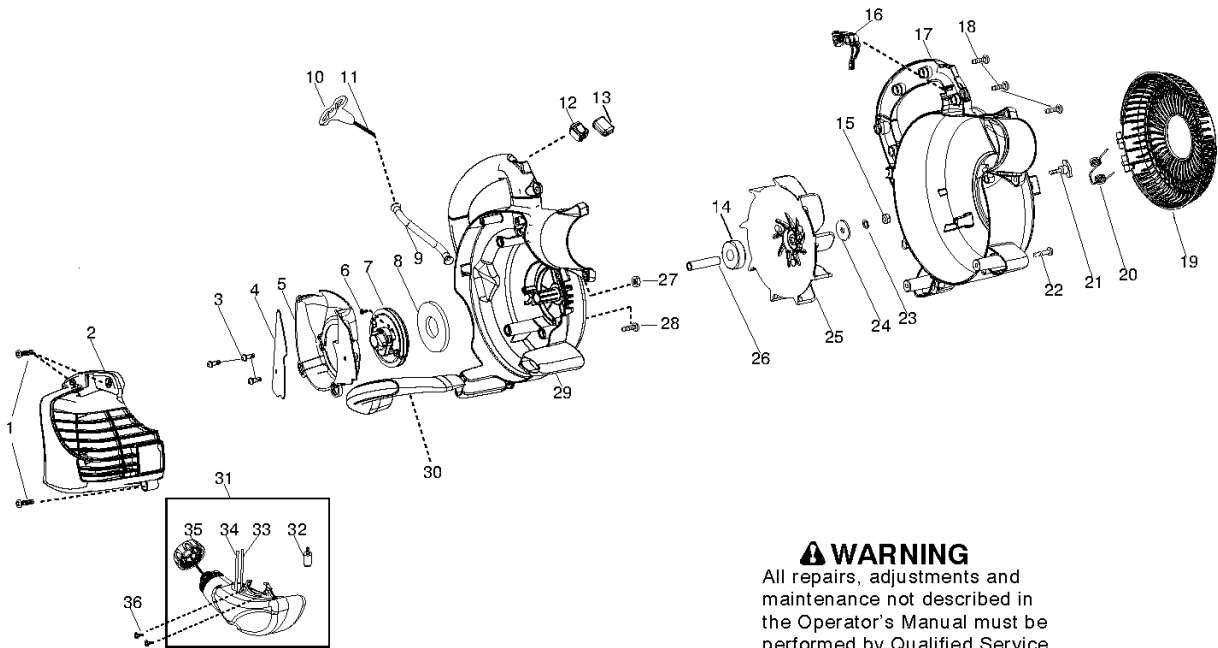

SPARE PARTS LIST

BLOWERS

VS2000BV, 952711922, 2009-04

Parts List No. 545103465		WEED EATER® PARTS LIST	MODEL VS2000BV
Date 4/22/09	Replaces 545103465 - 3/27/09		NOTE : Illustration may differ from actual model due to design changes.

⚠ WARNING
 All repairs, adjustments and maintenance not described in the Operator's Manual must be performed by Qualified Service Personnel.

STARTER

VS2000BV, 952711922, 2009-04

Ref	Part No	Description	Remark	QTY	KIT
1	530 01 58-14	SCREW		1	
2	545 13 58-06	ENGINE COVER		1	
3	530 01 58-80	SCREW		1	
4	545 13 40-01	SHIELD		1	
5	545 09 91-01	BAFFLE		1	
6	530 01 63-91	SCREW		1	
7	545 08 18-52	KIT STARTER PULLEY		1	
8	530 04 20-86	RETURN SPRING		1	
9	545 10 71-01	TUBE STARTER ROPE		1	
10	530 05 48-34	HANDLE		1	
11	545 08 18-33	KIT ROPE		1	
12	545 08 18-30	KIT SWITCH MOMENTARY		1	13
13	545 12 82-01	PROTECTOR, SWITCH		1	
14	545 09 90-01	BEARING		1	
15	530 62 66-05	NUT		1	
16	545 11 38-01	TRIGGER		1	
17	545 13 41-01	COVER		1	"19, 20"
18	530 01 58-14	SCREW		1	
19	545 10 08-01	DOOR		1	
20	545 11 56-01	SPRING VAC DOOR		1	
21	545 14 45-01	KNOB BLOWER		1	
22	530 01 64-06	SCREW		1	
23	530 09 23-22	WASHER		1	
24	545 10 99-01	WASHER		1	
25	545 11 36-01	ASSY IMPELLER HUB		1	
26	545 11 37-01	SPACER		1	
27	530 01 51-97	NUT		1	
28	530 01 58-10	SCREW		1	
29	545 16 16-01	COVER		1	14
30	545 10 12-01	HANDLE		1	
31	545 10 04-01	ASSY FUEL TANK P/W		1	"32, 33, 34, 35"
32	530 09 56-46	FILTER		1	
33	530 06 92-47	HOSE	CARB/PURGE	1	
34	530 06 92-16	KIT	TANK/PURGE	1	
35	530 05 79-73	ASSY FUEL CAP W/RETAINER		1	
36	530 01 64-45	SCREW FUEL TANK RETAINER		1	
	545 14 69-04	MANUAL OPERATORS	NOT SHOWN	1	
	527 29 03-01	DECAL	NEW PART NUMBER FOR THIS IPL	1	

Parts List No. 545103465		WEEDEATER® PARTS LIST	MODEL VS2000BV
Date 4/22/09	Replaces 545103465 - 3/27/09		NOTE : Illustration may differ from actual model due to design changes.

⚠ WARNING

All repairs, adjustments and maintenance not described in the Operator's Manual must be performed by Qualified Service Personnel.