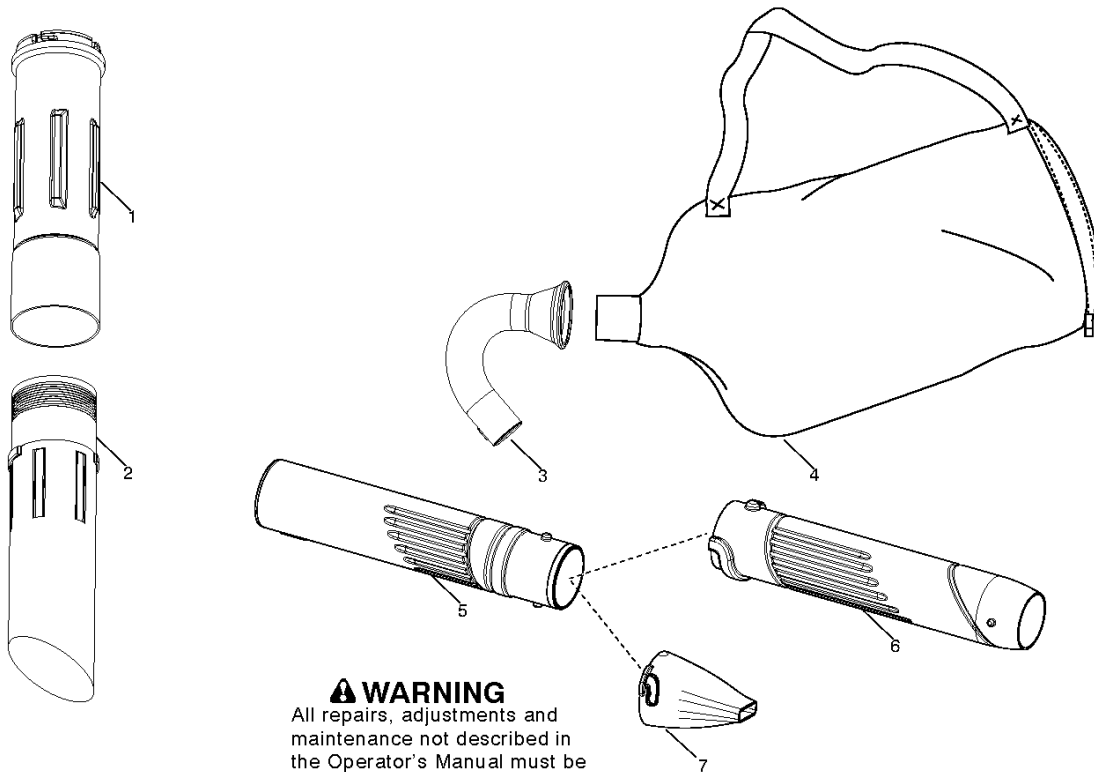

Parts List No. 545103465		WEEDEATER® PARTS LIST	MODEL VS2000BV	
Date 4/22/09	Replaces 545103465 - 3/27/09		NOTE : Illustration may differ from actual model due to design changes.	Page: 3

⚠ WARNING
All repairs, adjustments and maintenance not described in the Operator's Manual must be performed by Qualified Service Personnel.