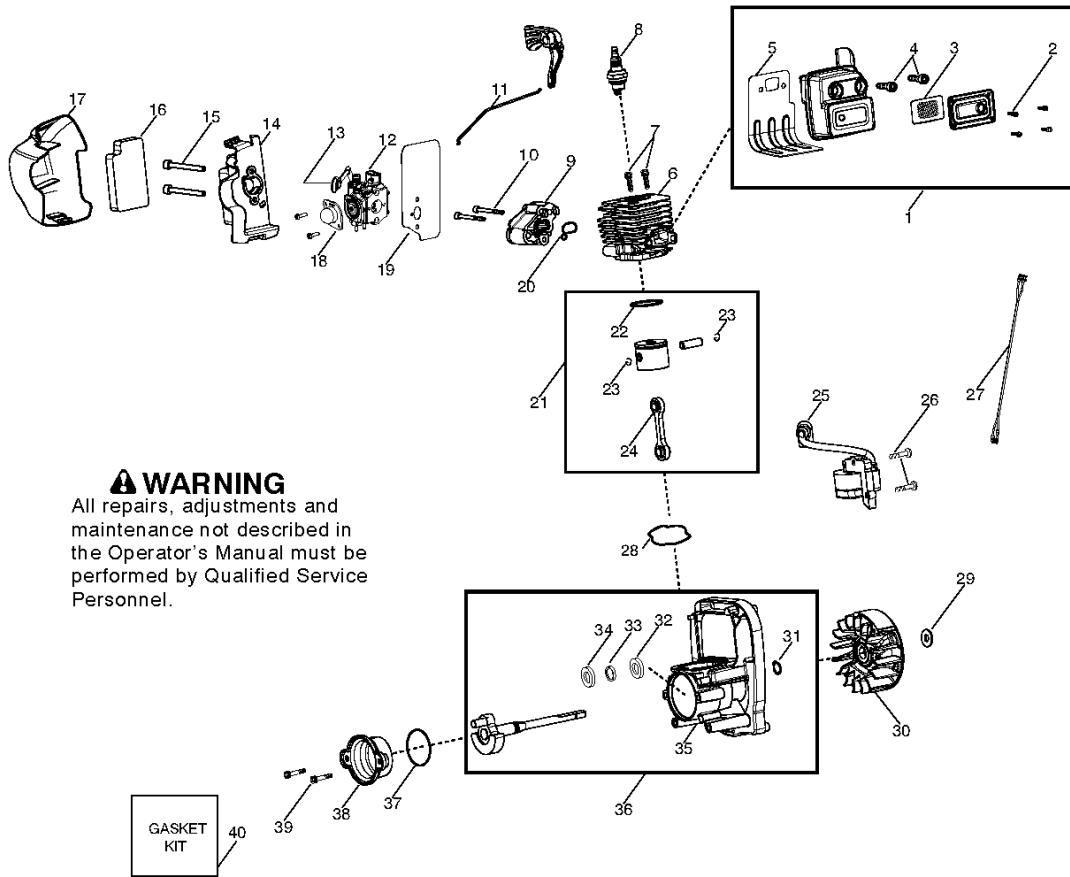

SPARE PARTS LIST

BLOWERS

VS2000BV, 952711922, 2009-04

Parts List No. 545103465		WEED EATER® PARTS LIST	MODEL VS2000BV
Date 4/22/09	Replaces 545103465 - 3/27/09		NOTE : Illustration may differ from actual model due to design changes.

⚠ WARNING
 All repairs, adjustments and maintenance not described in the Operator's Manual must be performed by Qualified Service Personnel.

STARTER

VS2000BV, 952711922, 2009-04

Ref	Part No	Description	Remark	QTY	KIT
1	530 01 58-14	SCREW		1	
2	545 13 58-06	ENGINE COVER		1	
3	530 01 58-80	SCREW		1	
4	545 13 40-01	SHIELD		1	
5	545 09 91-01	BAFFLE		1	
6	530 01 63-91	SCREW		1	
7	545 08 18-52	KIT STARTER PULLEY		1	
8	530 04 20-86	RETURN SPRING		1	
9	545 10 71-01	TUBE STARTER ROPE		1	
10	530 05 48-34	HANDLE		1	
11	545 08 18-33	KIT ROPE		1	
12	545 08 18-30	KIT SWITCH MOMENTARY		1	13
13	545 12 82-01	PROTECTOR, SWITCH		1	
14	545 09 90-01	BEARING		1	
15	530 62 66-05	NUT		1	
16	545 11 38-01	TRIGGER		1	
17	545 13 41-01	COVER		1	"19, 20"
18	530 01 58-14	SCREW		1	
19	545 10 08-01	DOOR		1	
20	545 11 56-01	SPRING VAC DOOR		1	
21	545 14 45-01	KNOB BLOWER		1	
22	530 01 64-06	SCREW		1	
23	530 09 23-22	WASHER		1	
24	545 10 99-01	WASHER		1	
25	545 11 36-01	ASSY IMPELLER HUB		1	
26	545 11 37-01	SPACER		1	
27	530 01 51-97	NUT		1	
28	530 01 58-10	SCREW		1	
29	545 16 16-01	COVER		1	14
30	545 10 12-01	HANDLE		1	
31	545 10 04-01	ASSY FUEL TANK P/W		1	"32, 33, 34, 35"
32	530 09 56-46	FILTER		1	
33	530 06 92-47	HOSE	CARB/PURGE	1	
34	530 06 92-16	KIT	TANK/PURGE	1	
35	530 05 79-73	ASSY FUEL CAP W/RETAINER		1	
36	530 01 64-45	SCREW FUEL TANK RETAINER		1	
	545 14 69-04	MANUAL OPERATORS	NOT SHOWN	1	
	527 29 03-01	DECAL	NEW PART NUMBER FOR THIS IPL	1	

Parts List No. 545103465		WEEDEATER® PARTS LIST	MODEL VS2000BV
Date 4/22/09	Replaces 545103465 - 3/27/09		NOTE : Illustration may differ from actual model due to design changes.

⚠ WARNING

All repairs, adjustments and maintenance not described in the Operator's Manual must be performed by Qualified Service Personnel.