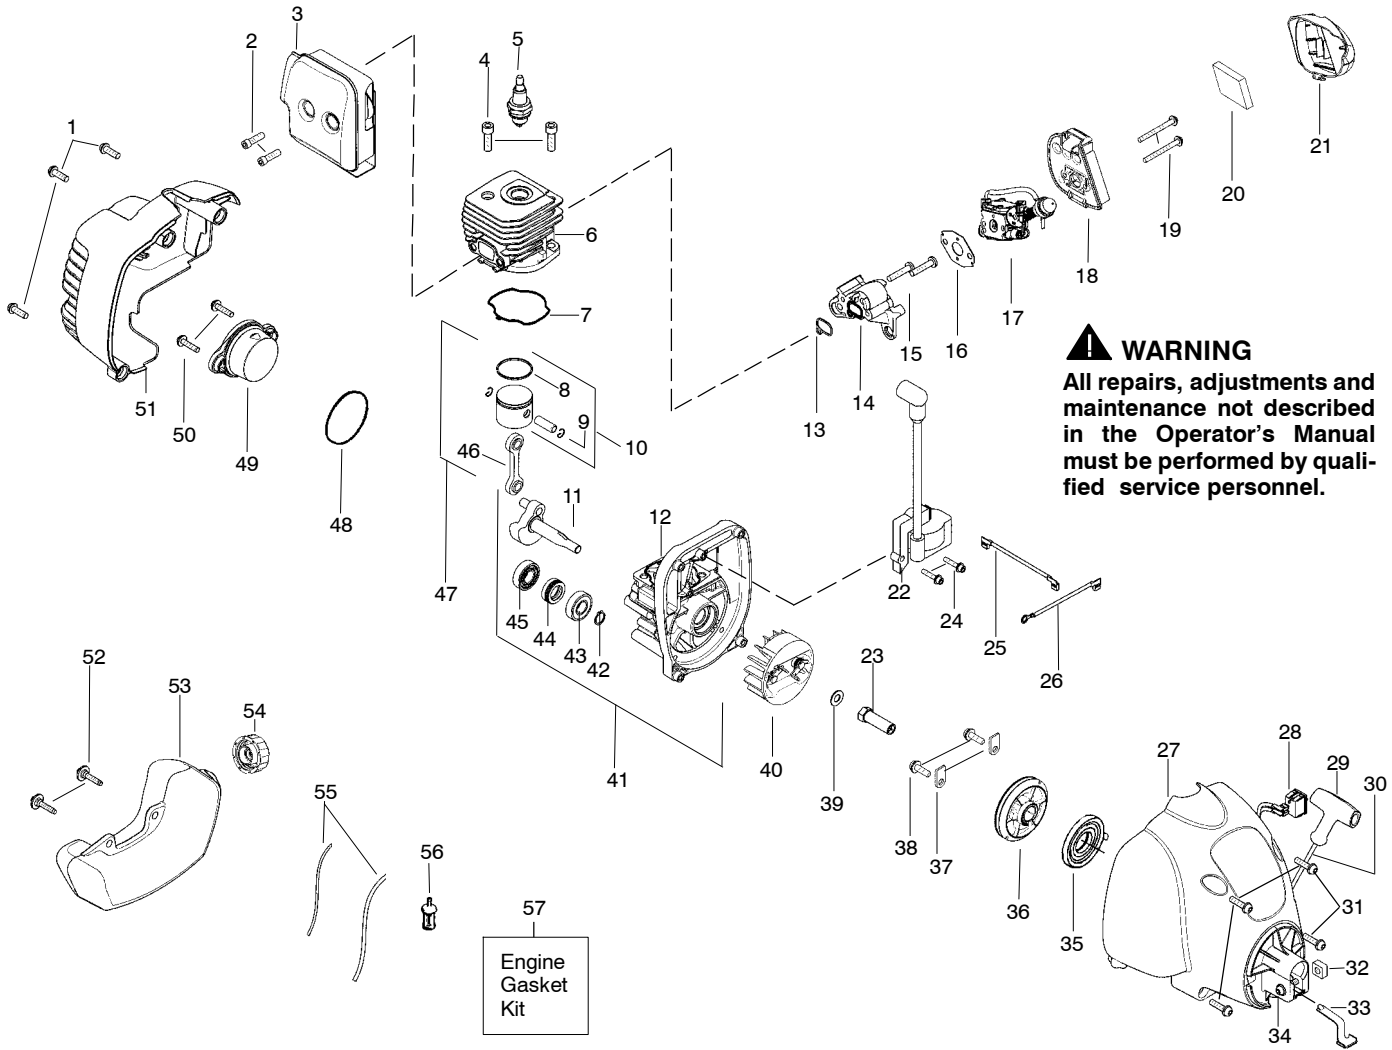

⚠ WARNING
All repairs, adjustments and maintenance not described in the Operator's Manual must be performed by qualified service personnel.

Ref.	Part No.	Description	Ref.	Part No.	Description
1.	530057991	Assy - Throttle Cable	16.	530052286	Line Limiter
2.	530058000	Trigger	17.	530016349	Screw - Line Limiter
3.	530057582	Throttle Hsg. (Right)	18.	530015820	Bolt
4.	530015880	Screw - Throttle Hsg.	19.	581494801	Kit - Shield Assy (Incl. 16,17,18,20)
5.	530015821	Bolt	20.	530016152	Wingnut
6.	545008059	Kit - Upper Shaft (Incl. 10,12)	21.	952711621	Accy. - TNG VI Cutting Head (Incl. 22,23,24,25)
7.	530057581	Throttle Hsg. (Left)	22.	530095776	Assy. - Hub.
8.	530058580	Assy - Handle (Incl. 5,9)	23.	530053241	Spring - Compression
9.	530016152	Wingnut	24.	530401957	Clip - Retainer
10.	530015880	Screw (10 - 14 x 5/8)	25.	952711616	Accy. - Spool W/Line
11.	581535001	Kit - Coupler Shaft (Incl. 10,12,13,14)			Not Shown
12.	-----	Collet (ref. 11)		115495027	Operator Manual
13.	-----	Collar - Shaft (ref. 11)		581092301	Decal - Shaft Warning
14.	-----	Nut - Collet (ref. 11)			
15.	581494904	Kit - Lower Shaft (Incl. 13,14)			