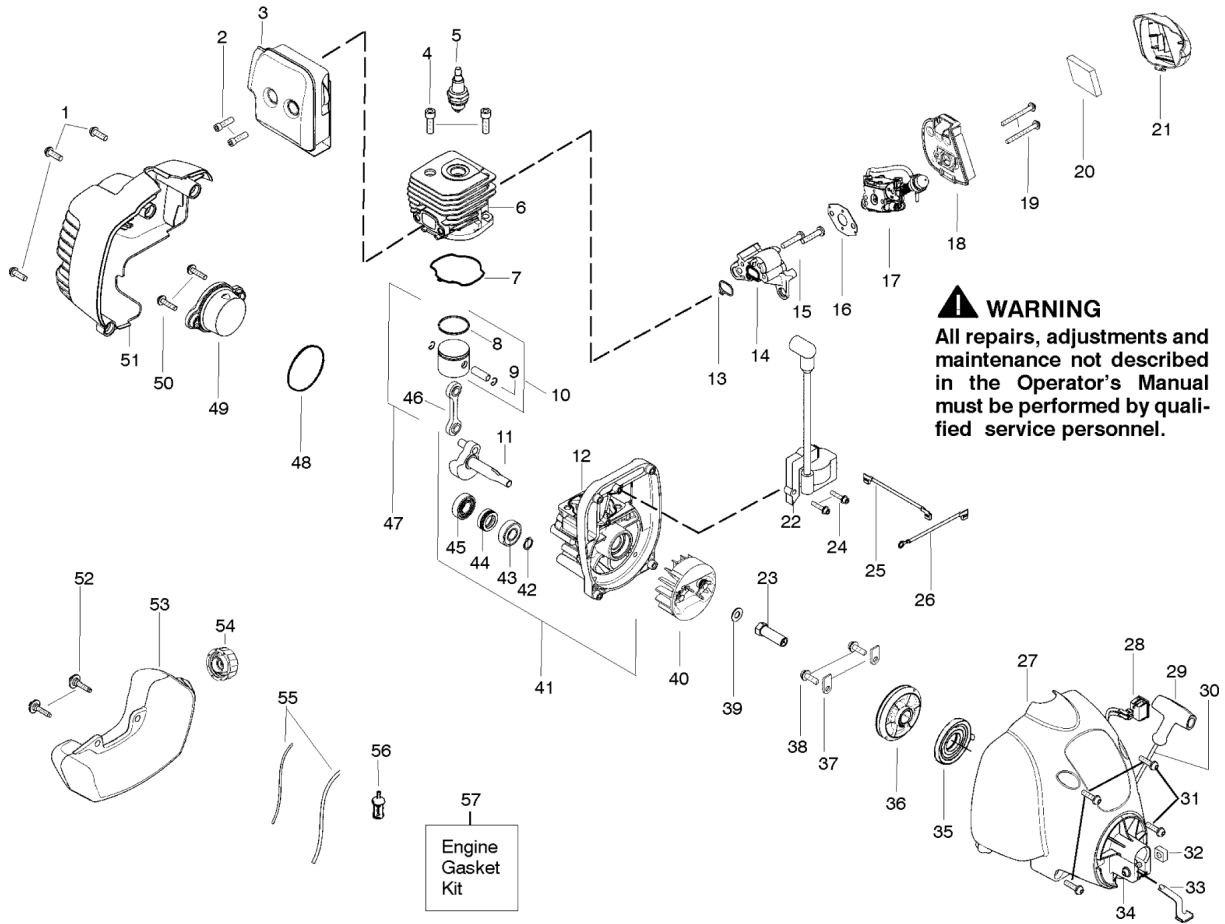

# SPARE PARTS LIST

TRIMMERS/EDGERS

W25CBK, 967053902, 2018-07

## ENGINE

W25CBK, 967053902, 2018-07

Ref	Part No	Description	Remark	QTY	KIT
1	530 01 58-14	SCREW		1	
2	530 05 89-82	BOLT		1	
3	545 22 79-01	ASSY MUFFLER/SHIELD		1	2
4	530 01 59-53	SCREW		1	
5	579 70 43-03	SPARK PLUG		1	
6	530 01 25-41	CYLINDER		1	
7	000 00 00-00	W/O DESCRIPTION		1	57
8	545 15 40-01	PISTON RING		1	
9	530 01 51-62	CIRCLIP		1	
10	530 07 13-57	KIT PISTON		1	8,9
11	530 05 78-29	CRANKSHAFT ASSY		1	
12	530 01 25-82	CRANKCASE		1	43,44,45
13	000 00 00-00	W/O DESCRIPTION		1	57
14	530 05 75-47	ADAPTER		1	
15	530 01 64-41	SCREW		1	
16	000 00 00-00	W/O DESCRIPTION		1	57
17	596 41 61-01	CARBURETTOR		1	
18	580 73 10-03	FILTER HOUSING		1	
19	530 01 64-28	SCREW		1	
20	530 05 77-81	AIR FILTER		1	
21	592 90 72-01	COVER		1	
22	545 02 49-01	IGNITION MODULE		1	
23	530 03 86-04	DRIVE COUPLING		1	
24	545 00 39-03	SCREW		1	
25	530 01 46-63	CABLE		1	
26	581 42 59-01	WIRE ASSY		1	
27	580 41 08-06	HOUSING		1	
28	545 08 18-69	KIT SWITCH MOMENTARY		1	
29	586 21 33-01	HANDLE		1	
30	530 07 17-98	KIT	Handle & Rope	1	
31	530 01 63-86	SCREW		1	
32	530 01 61-24	NUT		1	
33	530 05 75-88	CLIP		1	
34	530 01 64-30	SCREW		1	
35	545 05 49-01	SPRING		1	
36	545 05 04-07	KIT	STARTER PULLEY	1	
37	530 02 75-23	RETAINER		1	
38	530 01 62-24	SCREW		1	
39	530 01 58-28	WASHER		1	
40	545 00 51-01	FLYWHEEL ASSY		1	
41	530 07 17-68	ASSEMBLY		1	
42	530 01 59-41	CLIP		1	
43	530 05 57-28	BEARING		1	
44	530 01 92-64	SEAL		1	
45	530 03 21-25	BEARING		1	
46	530 06 99-45	CONNECTING ROD		1	
47	530 07 17-85	PISTON		1	
48	000 00 00-00	W/O DESCRIPTION		1	57
49	530 05 79-54	PLUG		1	48
50	530 01 63-86	SCREW		1	
51	596 38 83-01	SHROUD		1	
52	530 01 64-45	SCREW FUEL TANK RETAINER		1	
53	581 26 37-04	FUEL TANK ASSY		1	
54	579 74 66-02	FUEL CAP ASSY		1	
55	000 00 00-00	W/O DESCRIPTION		1	53
56	577 16 72-01	ASSEMBLY	FUEL FILTER	1	
57	530 07 17-50	GASKET KIT		1	7,13,16,48