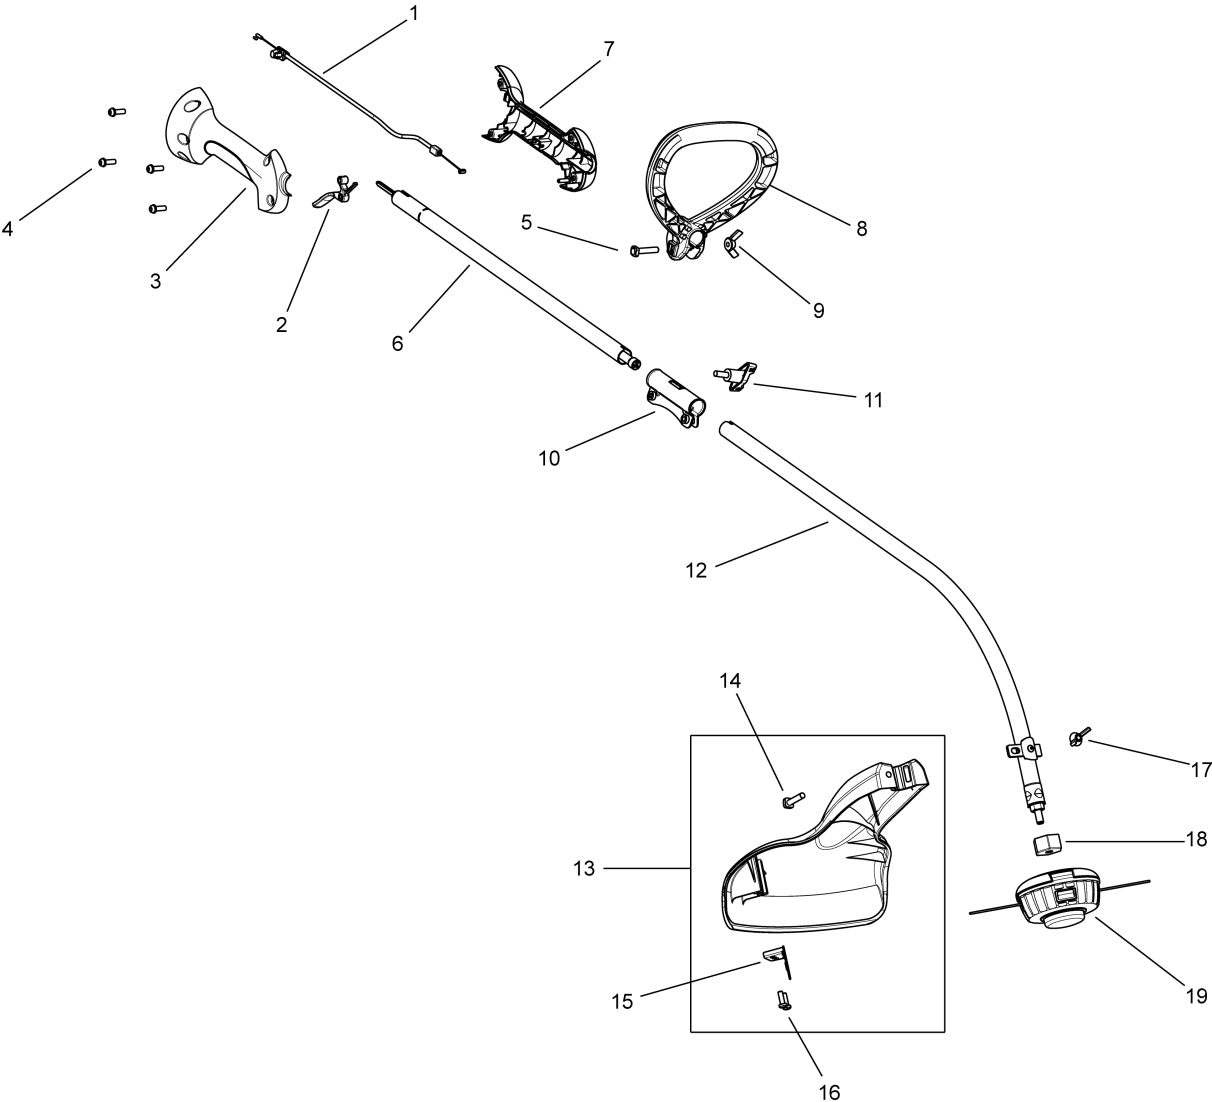

# SPARE PARTS LIST

TRIMMERS/EDGERS

W25CBK, 967053902, 2018-07

## ENGINE

W25CBK, 967053902, 2018-07

Ref	Part No	Description	Remark	QTY	KIT
1	530 01 58-14	SCREW		1	
2	530 05 89-82	BOLT		1	
3	545 22 79-01	ASSY MUFFLER/SHIELD		1	2
4	530 01 59-53	SCREW		1	
5	579 70 43-03	SPARK PLUG		1	
6	530 01 25-41	CYLINDER		1	
7	000 00 00-00	W/O DESCRIPTION		1	57
8	545 15 40-01	PISTON RING		1	
9	530 01 51-62	CIRCLIP		1	
10	530 07 13-57	KIT PISTON		1	8,9
11	530 05 78-29	CRANKSHAFT ASSY		1	
12	530 01 25-82	CRANKCASE		1	43,44,45
13	000 00 00-00	W/O DESCRIPTION		1	57
14	530 05 75-47	ADAPTER		1	
15	530 01 64-41	SCREW		1	
16	000 00 00-00	W/O DESCRIPTION		1	57
17	596 41 61-01	CARBURETTOR		1	
18	580 73 10-03	FILTER HOUSING		1	
19	530 01 64-28	SCREW		1	
20	530 05 77-81	AIR FILTER		1	
21	592 90 72-01	COVER		1	
22	545 02 49-01	IGNITION MODULE		1	
23	530 03 86-04	DRIVE COUPLING		1	
24	545 00 39-03	SCREW		1	
25	530 01 46-63	CABLE		1	
26	581 42 59-01	WIRE ASSY		1	
27	580 41 08-06	HOUSING		1	
28	545 08 18-69	KIT SWITCH MOMENTARY		1	
29	586 21 33-01	HANDLE		1	
30	530 07 17-98	KIT	Handle & Rope	1	
31	530 01 63-86	SCREW		1	
32	530 01 61-24	NUT		1	
33	530 05 75-88	CLIP		1	
34	530 01 64-30	SCREW		1	
35	545 05 49-01	SPRING		1	
36	545 05 04-07	KIT	STARTER PULLEY	1	
37	530 02 75-23	RETAINER		1	
38	530 01 62-24	SCREW		1	
39	530 01 58-28	WASHER		1	
40	545 00 51-01	FLYWHEEL ASSY		1	
41	530 07 17-68	ASSEMBLY		1	
42	530 01 59-41	CLIP		1	
43	530 05 57-28	BEARING		1	
44	530 01 92-64	SEAL		1	
45	530 03 21-25	BEARING		1	
46	530 06 99-45	CONNECTING ROD		1	
47	530 07 17-85	PISTON		1	
48	000 00 00-00	W/O DESCRIPTION		1	57
49	530 05 79-54	PLUG		1	48
50	530 01 63-86	SCREW		1	
51	596 38 83-01	SHROUD		1	
52	530 01 64-45	SCREW FUEL TANK RETAINER		1	
53	581 26 37-04	FUEL TANK ASSY		1	
54	579 74 66-02	FUEL CAP ASSY		1	
55	000 00 00-00	W/O DESCRIPTION		1	53
56	577 16 72-01	ASSEMBLY	FUEL FILTER	1	
57	530 07 17-50	GASKET KIT		1	7,13,16,48