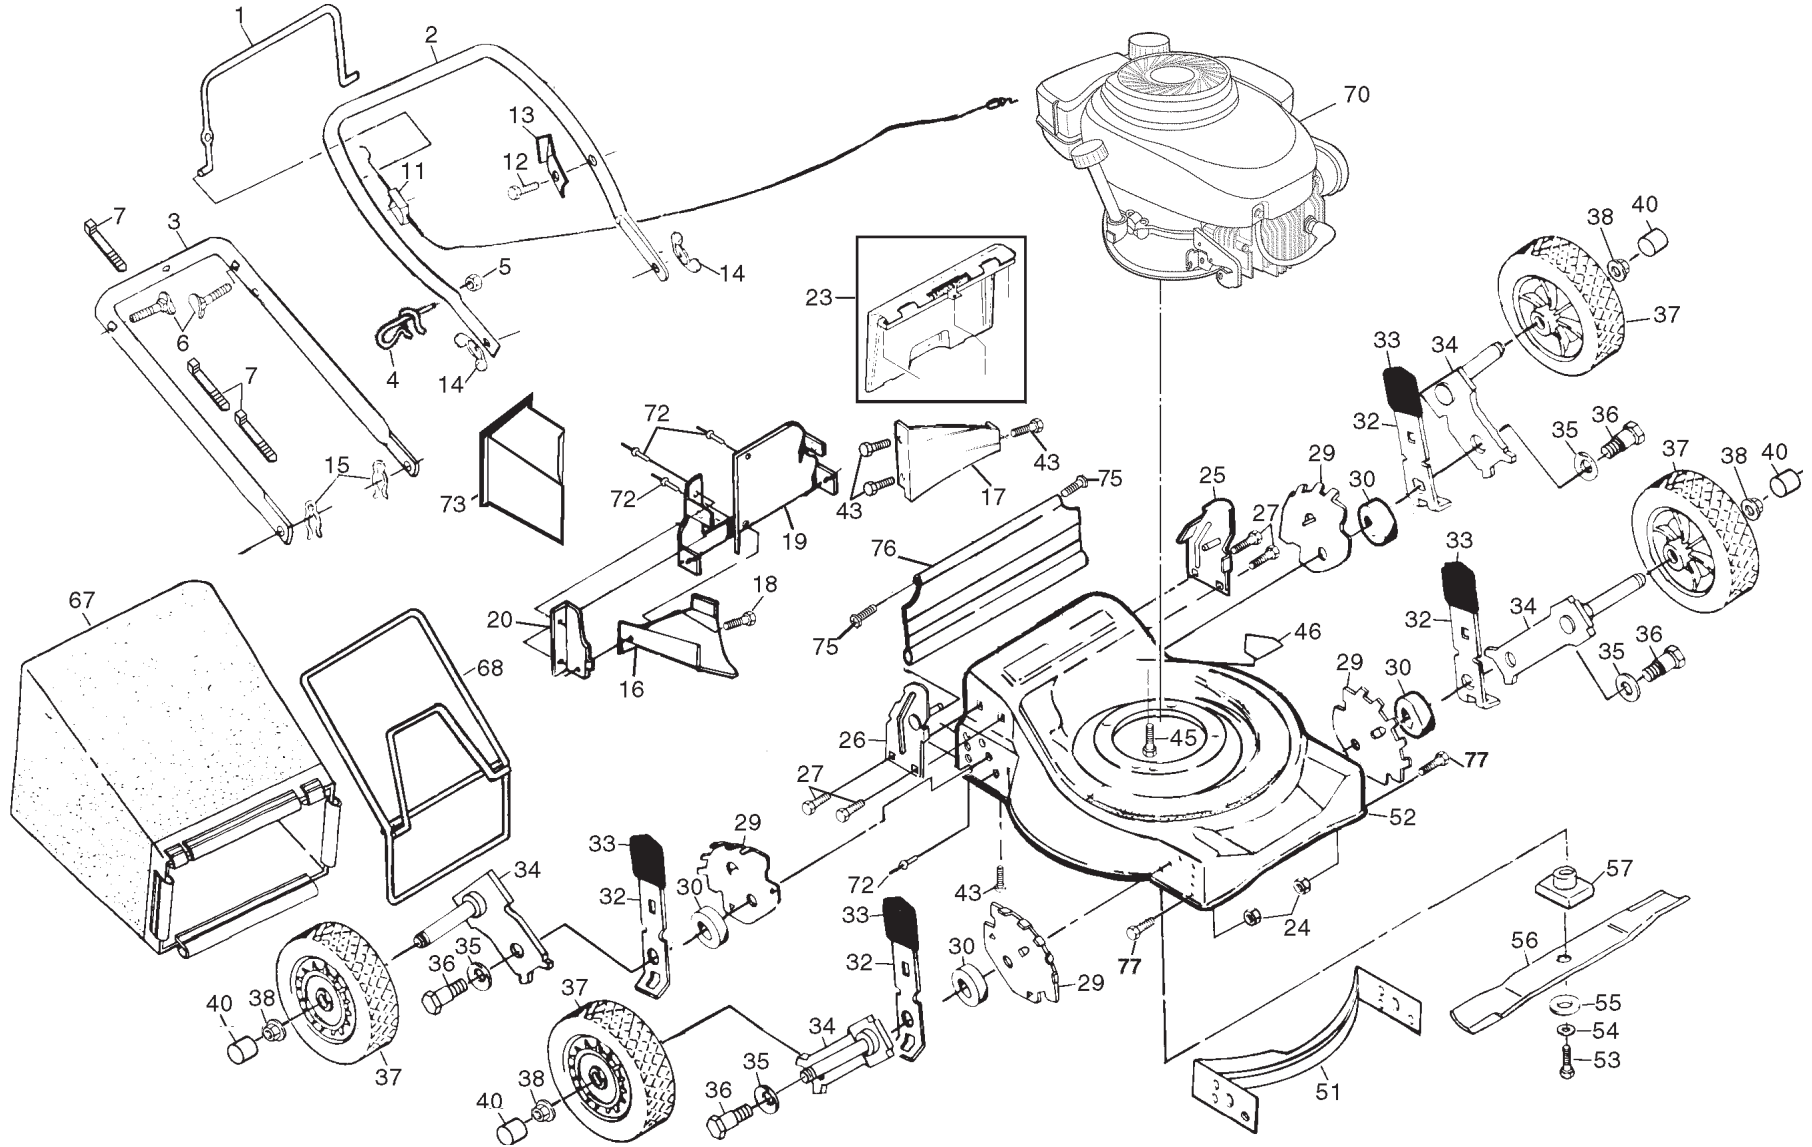

ROTARY LAWN MOWER - - MODEL NUMBER W425QF20RA

2

ROTARY LAWN MOWER - - MODEL NUMBER W425QF20RA

KEY NO.	PART NO.	DESCRIPTION	KEY NO.	PART NO.	DESCRIPTION
1	131696	Control Bar	40	800090	Hubcap
2	166860X479	Upper Handle	43	54583	Hex Tapping Screw 1/4-20 x 1/2
3	151590X479	Lower Handle	45	150406	Hex Head Thread Rolling Screw 3/8-16 x 1
4	179585	Rope Guide	46	107339X	Danger Decal
5	132004	Locknut 1/4-20	51	170540	Kit, Front Baffle
6	131959	Handle Bolt	52	170631	Kit, Housing Assembly (Includes Key Number 46)
7	66426	Wire Tie	53	851084	Hex Head Screw 3/8-24 x 1-3/8 Grade 8
11	164322	Engine Zone Control Cable	54	850263	Helical Lock Washer
12	750634	Hex Washer Head Screw #10-24 x 1/2	55	851074	Hardened Washer
13	850733X004	Up-Stop Bracket	56	145106	20" Blade
14	128638	Wing Nut	57	850977	Blade Adapter
15	51793	Hairpin Cotter	67	158830	Grass Bag
16	133188X479	Disc. Baffle	68	149555	Catcher Frame
17	169207X479	Rear Baffle	70	---	Engine, Tecumseh, Model Number LEV90 (Order parts from engine manufacturer)
18	150050	Screw	72	128415	Pop Rivet
19	156445X479	Back Plate	73	166650	Mulching Plug
20	700363X479	Side Baffle	75	88652	Hinge Screw
23	147613	Rear Door Assembly Kit	76	140657	Rear Skirt
24	751592	Locknut 3/8-16	77	17600406	Screw 1/4 x 20
25	151589X479	Handle Bracket Assembly (Left)	--	162300	Warning Decal (Not Shown)
26	151588X479	Handle Bracket Assembly (Right)	--	172782	Operator's Manual, English
27	150078	Screw 5/16-18 x 3/4	--	172783	Operator's Manual, French
29	750085X007	Wheel Adjusting Bracket	--	187675	Repair Parts Manual
30	146630	Spacer			
32	700331X004	Selector Spring			
33	87877	Selector Knob			
34	145935X004	Axle Arm Assembly			
35	62335	Belleville Washer			
36	142748	Shoulder Bolt 3/8-16			
37	800220	Wheel Assembly			
38	83923	Washer			
					Available accessories not included with mower:
			--	MA36	Chute Deflector
					NOTE: All component dimensions given in U.S. inches. 1 inch = 25.4 mm