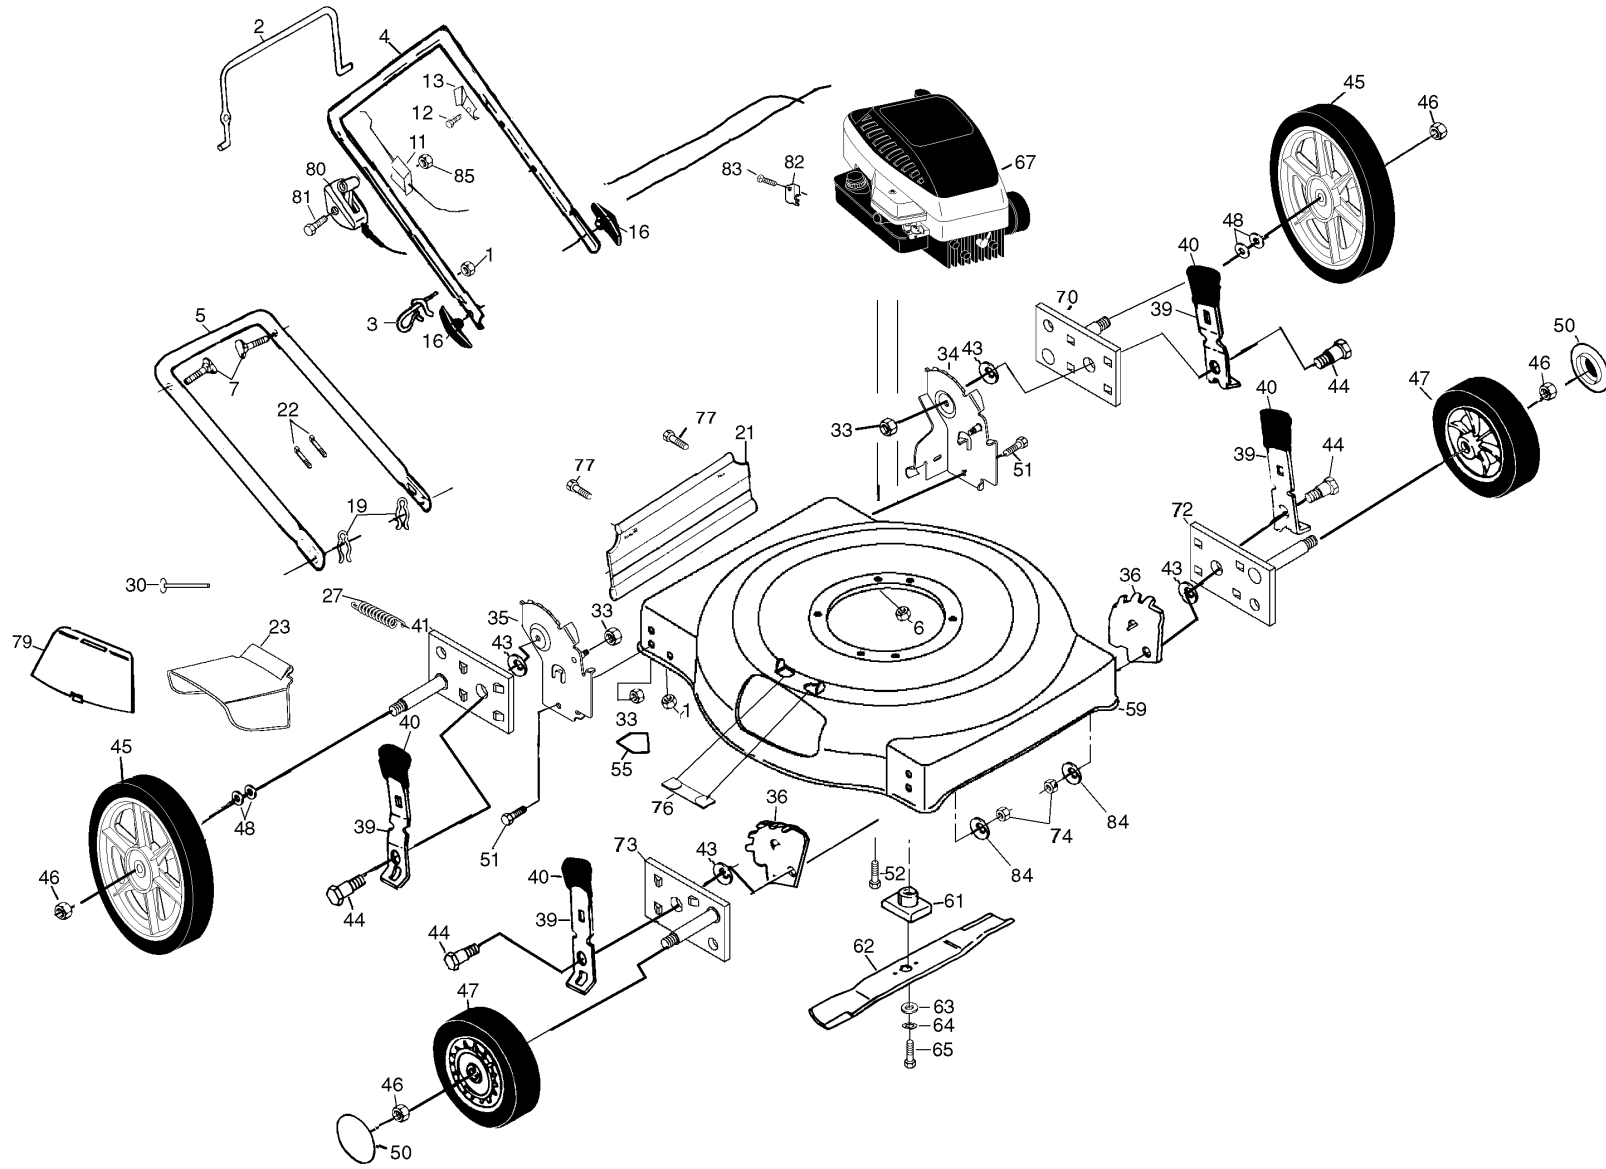

ROTARY LAWN MOWER - - MODEL NUMBER W4QN22SHB

ROTARY LAWN MOWER - - MODEL NUMBER W4QN22SHB

KEY NO.	PART NO.	DESCRIPTION	KEY NO.	PART NO.	DESCRIPTION
1	63601	Locknut 1/4-20	52	150406	Hex Head Thread Rolling Screw 3/8-16 x 1
2	86902	Control Bar	55	107339X	Danger Decal
3	179585	Rope Guide	59	163326	Lawn Mower Housing (Incl. Key Nos. 55)
4	169709X479	Upper Handle	61	851514	Blade Adapter
5	169708X479	Lower Handle	62	141114	22" Blade
7	131959	Handle Bolt 5/16-18	63	851074	Hardened Washer
11	851671	Engine Zone Control Cable	64	850263	Helical Lockwasher 3/8
12	750097	Hex Washer Head Screw #10-24 x 1/2	65	851084	Screw Hex Head 3/8-24 x 1-3/8 (Grd. 8)
13	850733X004	Up-Stop Bracket	67	- - -	Engine, Briggs & Stratton, Model No. 10A902 (Order parts from engine manufacturer)
16	136376	Wing Nut	70	180409X004	Axle Arm Assembly (LR)
19	51793	Hairpin Cotter	72	167132X004	Axle Arm Assembly (LF)
21	165858	Rear Deflector	73	167133X004	Axle Arm Assembly (RF)
22	66426	Wire Tie	74	751153	Nut
23	160831	Discharge Guard	76	161622	Clip, Closeout
27	160832	Torsion Spring	77	74760412	Screw
30	160833	Hinge Rod	79	160830	Mulch Plate
33	63124	Locknut 5/16-18	80	700644	Throttle Control
34	170373X479	Wheel Bracket Support (Left)	81	144929	Screw
35	170374X479	Wheel Bracket Support (Right)	82	111190X	Clamp
36	160835X007	Wheel Bracket Adjuster	83	83816	Screw
39	168360X004	Selector Spring	84	61537	Washer
40	87877	Selector Knob	85	132004	Nut, Hex
41	180410X004	Axle Arm Assembly (RR)	--	162300	Warning Decal (Not Shown)
43	19112222	Washer	--	172782	Operator's Manual (English)
44	160828	Shoulder Bolt	--	172783	Operator's Manual (French)
45	180206	Wheel Assembly (Rear)	--	181455	Replacement Parts Manual
46	83923	Locknut 1/16-18			
47	86984	Wheel Assembly (Front)			
48	57143	Washer			
50	77400	Hubcap			
51	74760514	Hex Head Bolt 5/16-18			

NOTE: All component dimensions given in U.S. inches.
1 inch = 25.4 mm