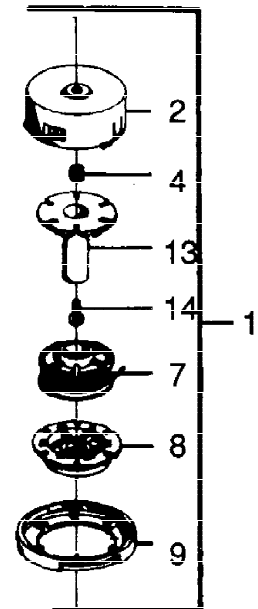

Model 1400T