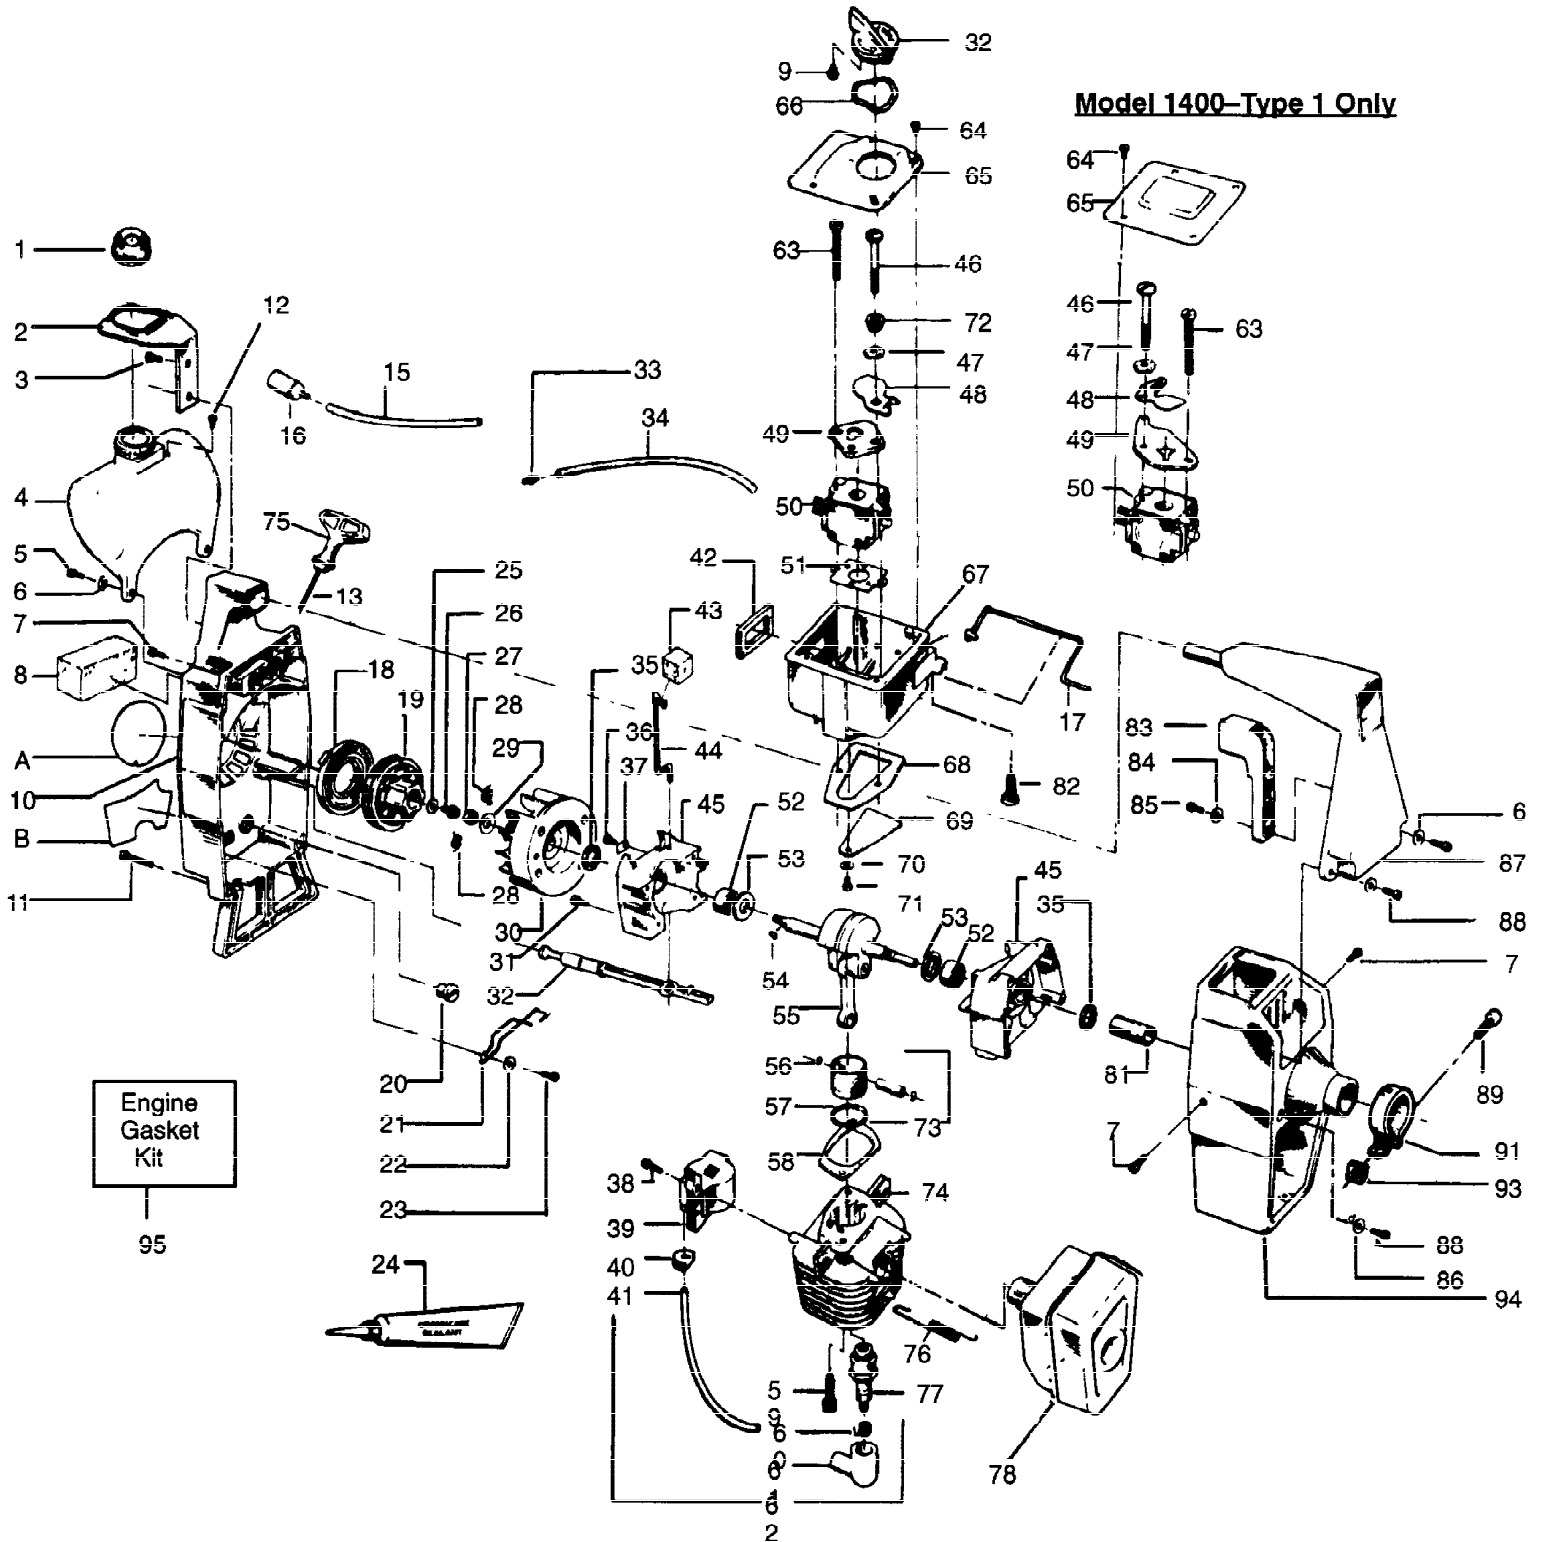

Ref #	Part Number	Qty	S/P/F	Description
1	530010729	1	S	Fuel Cap Ass'y. (Inc. "O" Ring)
2	530025377	1		Fuel Tank Bracket
3	530092243	1	S/P	Screw
4	530010887	1		Fuel Tank Ass'y.
5	530015509	1		Fuel Tank/Fan Housing Screw
6	530015123	1	/P	Washer
7	530015590	1	S	Screw
8	530024371	1		Air Filter
9	530015740	1	/P	Screw-Model 1400 G.TRIMMER-T2 & 1400T-T1
10	530010891	1	/P	Fan Housing Ass'y.
11	530015594	1		Fan Housing Screw
12	530026119	1	/P	Duck Bill Check Valve
13	530069232	1	/P	Rope Kit
15	530021045	1	S	Fuel Line-1400 G.TRIMMER Type 1
	530069247	1	/P	Line Kit(Bulk 8148) - Model 1400 G.TRIMMER-T2 1400T-T1
16	530091878	1	/P	Model 1400 G.TRIMMER-T1
16	530010897	1	S	Model 1400 G.TRIMMER-T2 & 1400T-T1
17	530027190	1		Throttle Wire-Model 1400 G.TRIMMER T2 & 1400T-T1
18	530042067	1	/P	Recoil Spring Starter
19	530026048	1	/P	Starter Pulley
20	530026679	1		Kill Switch Button
21	530026559	1		Kill Switch Spring
22	530015382	1		Kill Switch Washer
23	530015407	1		Kill Switch Screw
24	530030054	1	/P	Crankcase Sealant - 3 oz. Tube
25	530015123	1	/P	Washer
26	530015479	1		Screw
27	530626605	1		Nut
28	530042059	1		Starter Dog Spring
29	530015127	1		Washer
30	530039114	1	/P	Flywheel Ass'y.
31	530015369	1		Screw
32	530024303	1		Model 1400 G.TRIMMER-T1
32	530027101	1		Model 1400 G.TRIMMER-T2 & 1400T-T1
33	530025472	1		Model 1400 G.TRIMMER-T1
33	530026981	1		Model 1400 G.TRIMMER-T2 & 1400T-T1
34	530021073	1		Carburetor Fuel Line
35	530019059	1	/P	Crankshaft Seal Included in Carburetor Kvik Repair Kit.
36	530015004	1	/P	Screw-Model 1400 G.TRIMMER-T1 Only
37	530024651	1	S	Choke Wire Clamp-Model 1400 G.TRIMMER-T1 Only
38	530015128	1	S	Screw
39	530069181	1	/P	Ignition Module Kit
40	530024435	1		Plug Wire Grommet
41	530039082	1		High Tension Lead Wire
42	530019105	1		Carburetor Case Seal Included in Carburetor Kvik Repair Kit.