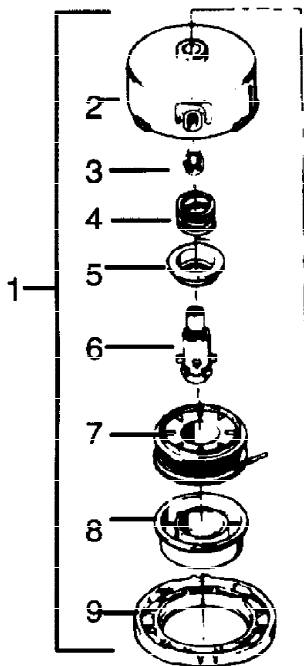

⚠ WARNING

All repairs, adjustments and maintenance not described in the Operator's Manual must be performed by qualified service personnel.

Model 1400

Model 1400T