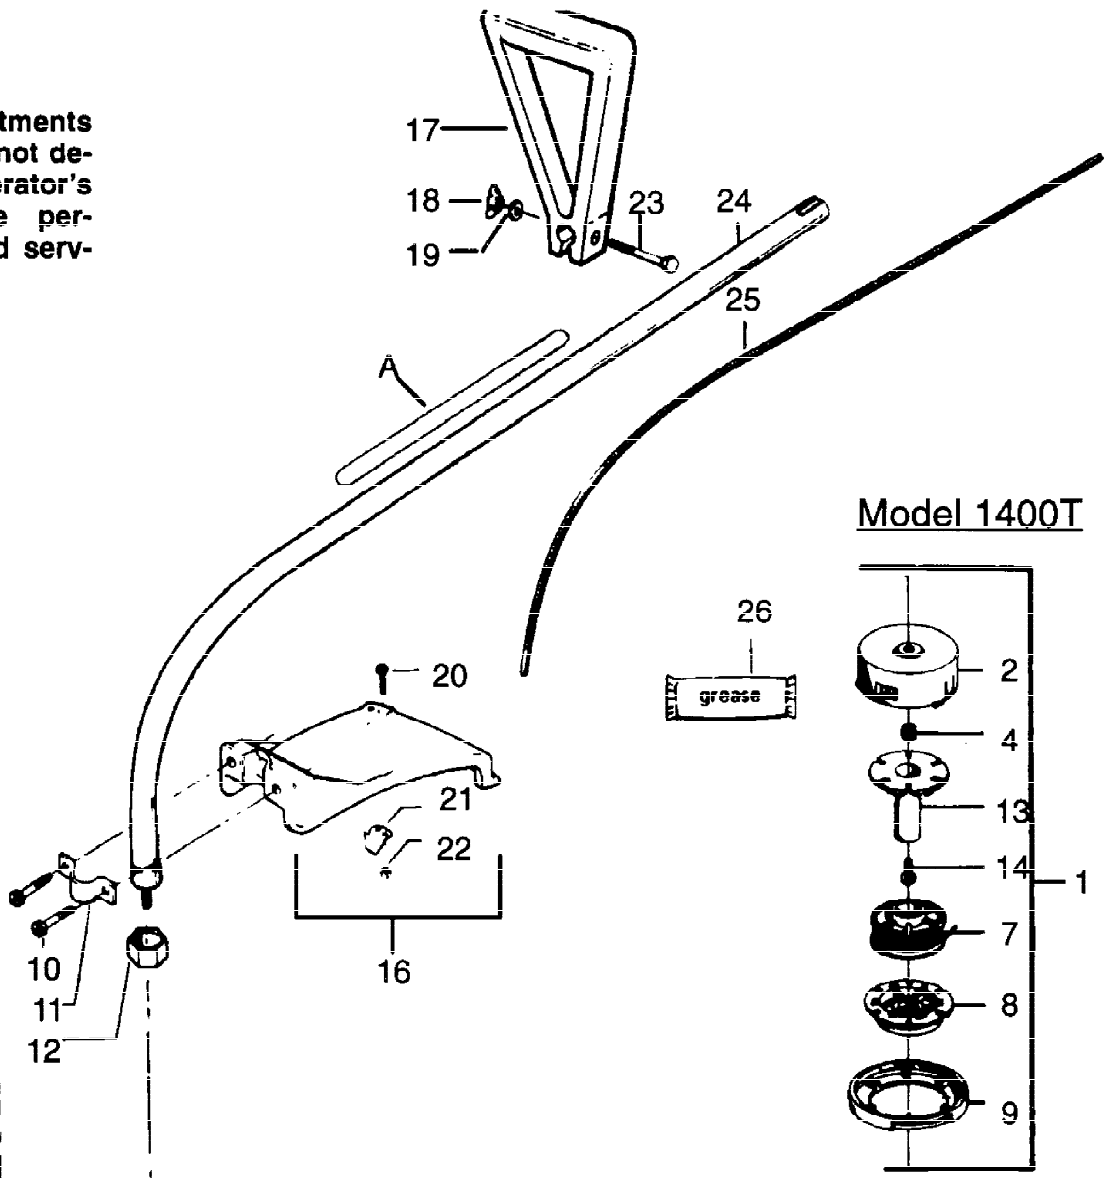

Ref #	Part Number	Qty	S/P/F	Description
1	530035017	1	/P	Screw-Pump Cover Included in Carburetor Kwik Repair Kit.
2	530035191	1		Pump Cover Ass'y. (Inc. #4)
3	530035164	1	/P	Gasket-Pump
4	530035156	1		WA-149 & WT-63
4	530035203	1		WA-198
5	530035178	1	/P	Screen-Inlet Included in Carburetor Kwik Repair Kit.
6	530035166	1	/P	Diaphragm-Pump
7	530035133	1	/P	WA-149
7	530035254	1		WT-63 & WA-198
8	530035007	1	/P	Clip-Throttle Shaft
9	530035138	1		Spring-Throttle Return
10	530035015	1		Screw-Throttle Valve Included in Carburetor Kwik Repair Kit.
11	530035132	1		Shaft Ass'y.-Throttle
12	530035023	1	/P	Spring-Idle Needle-WA-149
13	530035141	1	/P	Needle-Idle-WA-149
14	530035139	1		Spring-Metering Lever Included in Carburetor Kwik Repair Kit.
15	530035106	1	/P	Valve-Inlet Needle Included in Carburetor Kwik Repair Kit.
16	530035031	1	/P	Lever-Metering
17	530035036	1	/P	WA-149
17	530035200	1	S	WT-63
17	530035214	1	S	WA-198
18	530035142	1	/P	WA-149
18	530035255	1		WT-63
18	530035212	1		WA-198
19	530035028	1	/P	Pin-Metering Lever Included in Carburetor Kwik Repair Kit.
20	530035016	1	/P	Screw-Metering Lever Pin
21	530035147	1		WA-149
21	530035211	1		WA-198
22	530035042	1	/P	WA-149
22	530035261	1		WA-198
23	530035137	1	/P	Screw-Circuit Plate-WA-149 & WA-198 Included in Carburetor Kwik Repair Kit.
24	530035151	1		Gasket-Metering Diaphragm
25	530035014	1	/P	Diaphragm Ass'y.-Metering
26	530035153	1		WA-149
26	530035021	1	/P	WT-63 & WA-198
27	530035149	1		WA-149
27	530035003	1		WT-63 & WA-198
28	530035162	1	/P	Plug-5/16" Dia. Welch WT-63 Only Included in Carburetor Kwik Repair Kit.
29	530035218	1		"O" Ring Mixture
30	530035217	1		Mixture Washer
31	530035208	1	S	Spring-Idle Speed

Ref #	Part Number	Qty	S/P/F	Description
32	530035185	1		WA-149
32	530035199	1		WT-63
32	530035220	1		WA-198
33	530035186	1	S	WA-149 & WT-63
	530035219	1	S	WA-198

⚠ WARNING

All repairs, adjustments and maintenance not described in the Operator's Manual must be performed by qualified service personnel.