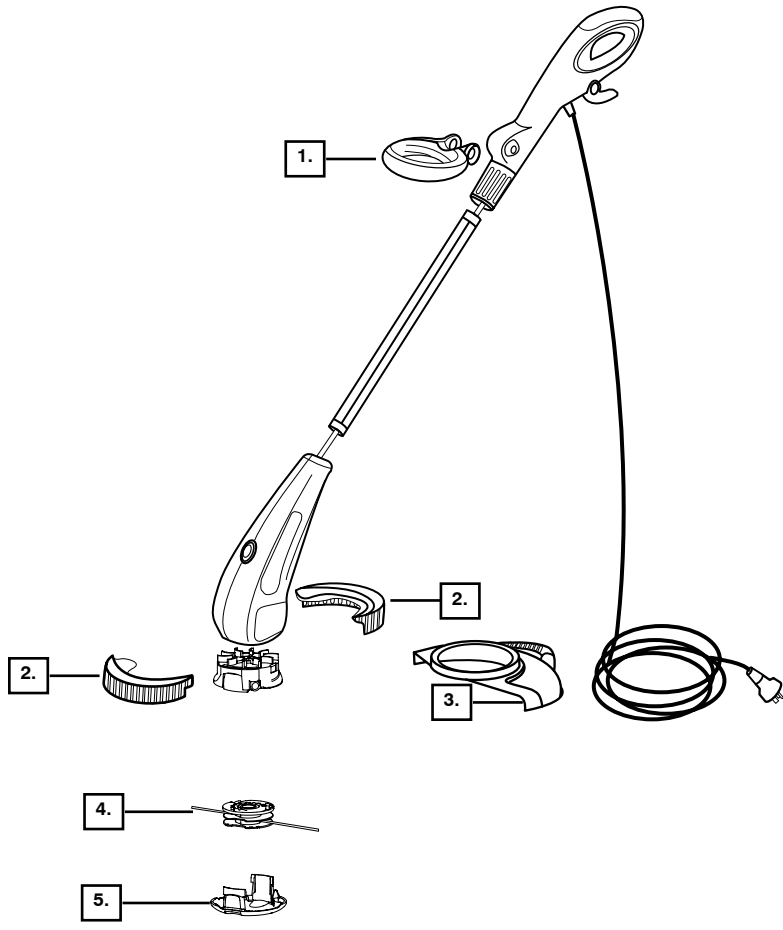

Parts List No. 545103460		WEED EATER® PARTS LIST	MODEL Twist 'N Edge 600
Date 12/04/06	NEW		Page: 1
NOTE : Illustration may differ from actual model due to design changes.			

Ref.	Part No.	Description
1.	545124404	Handle-Assist Wheel
2.	545124405	Wheel
3.	545124403	Shield (Guard)
4.	545124402	Spool w/ .065 line
5.	545124417	Cap-Spool
	Not Shown	
	545123823	Manual

✓ = New Part Number For This IPL

★ = Refer to the Service Reference Indicated for more information.(Located at the END of the IPL)