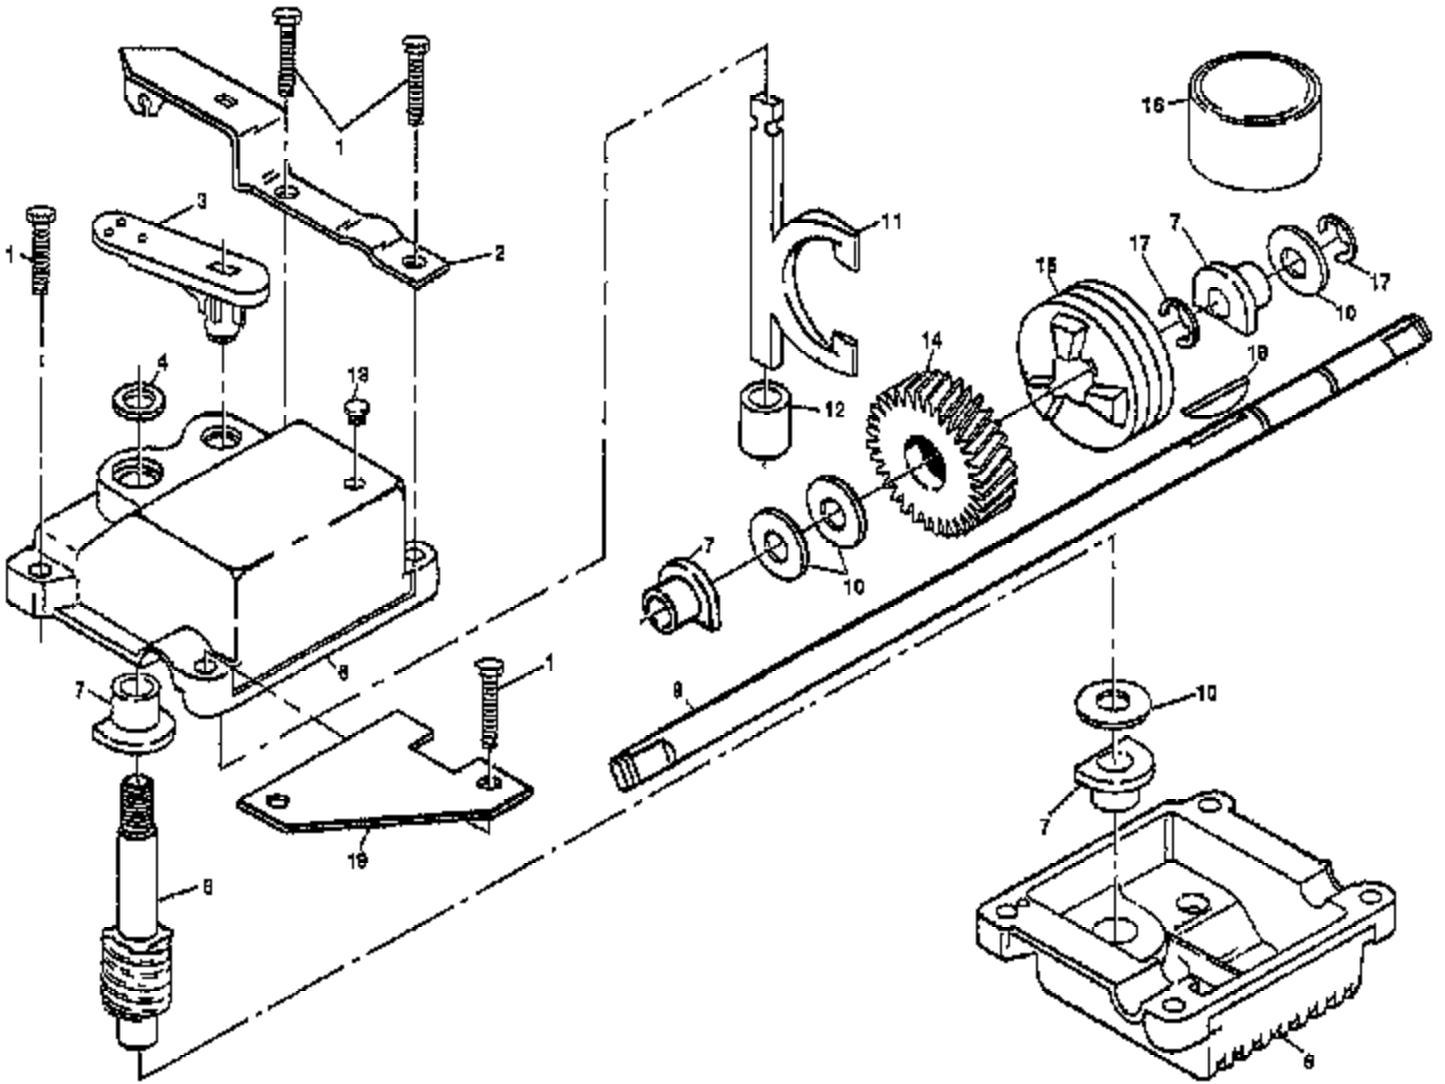

**ROTARY LAWN MOWER - - MODEL NO. WE55Y22CB**  
**GEAR CASE ASSEMBLY PART NUMBER 702511**

Ref #	Part Number	Qty	Description
	702511		SUB= 48367
1	17490416		SCREW.1/4-20
2	137055X004		BRACKET.GEARCASE
3	137053		SHIFTER
4	57072		SEAL
6	48373		KIT GEARCASE HALV
7	77881		BEARING
8	137051		SHAFT.WORM
9	137074		SHAFT.DRIVE
10	57079		THRUST WASHER
11	131484		CLUTCH YOKE
12	700343		BUSHING.GEAR BOX
13	86447		PLUG PM
14	137050		GEAR.HELICAL
15	750436X		CLUTCH JAW
16	750369		SUB= 6066J
17	12000003		RING T
18	850848		HI PRO KEY
19	81585X004		SPRING BRKT