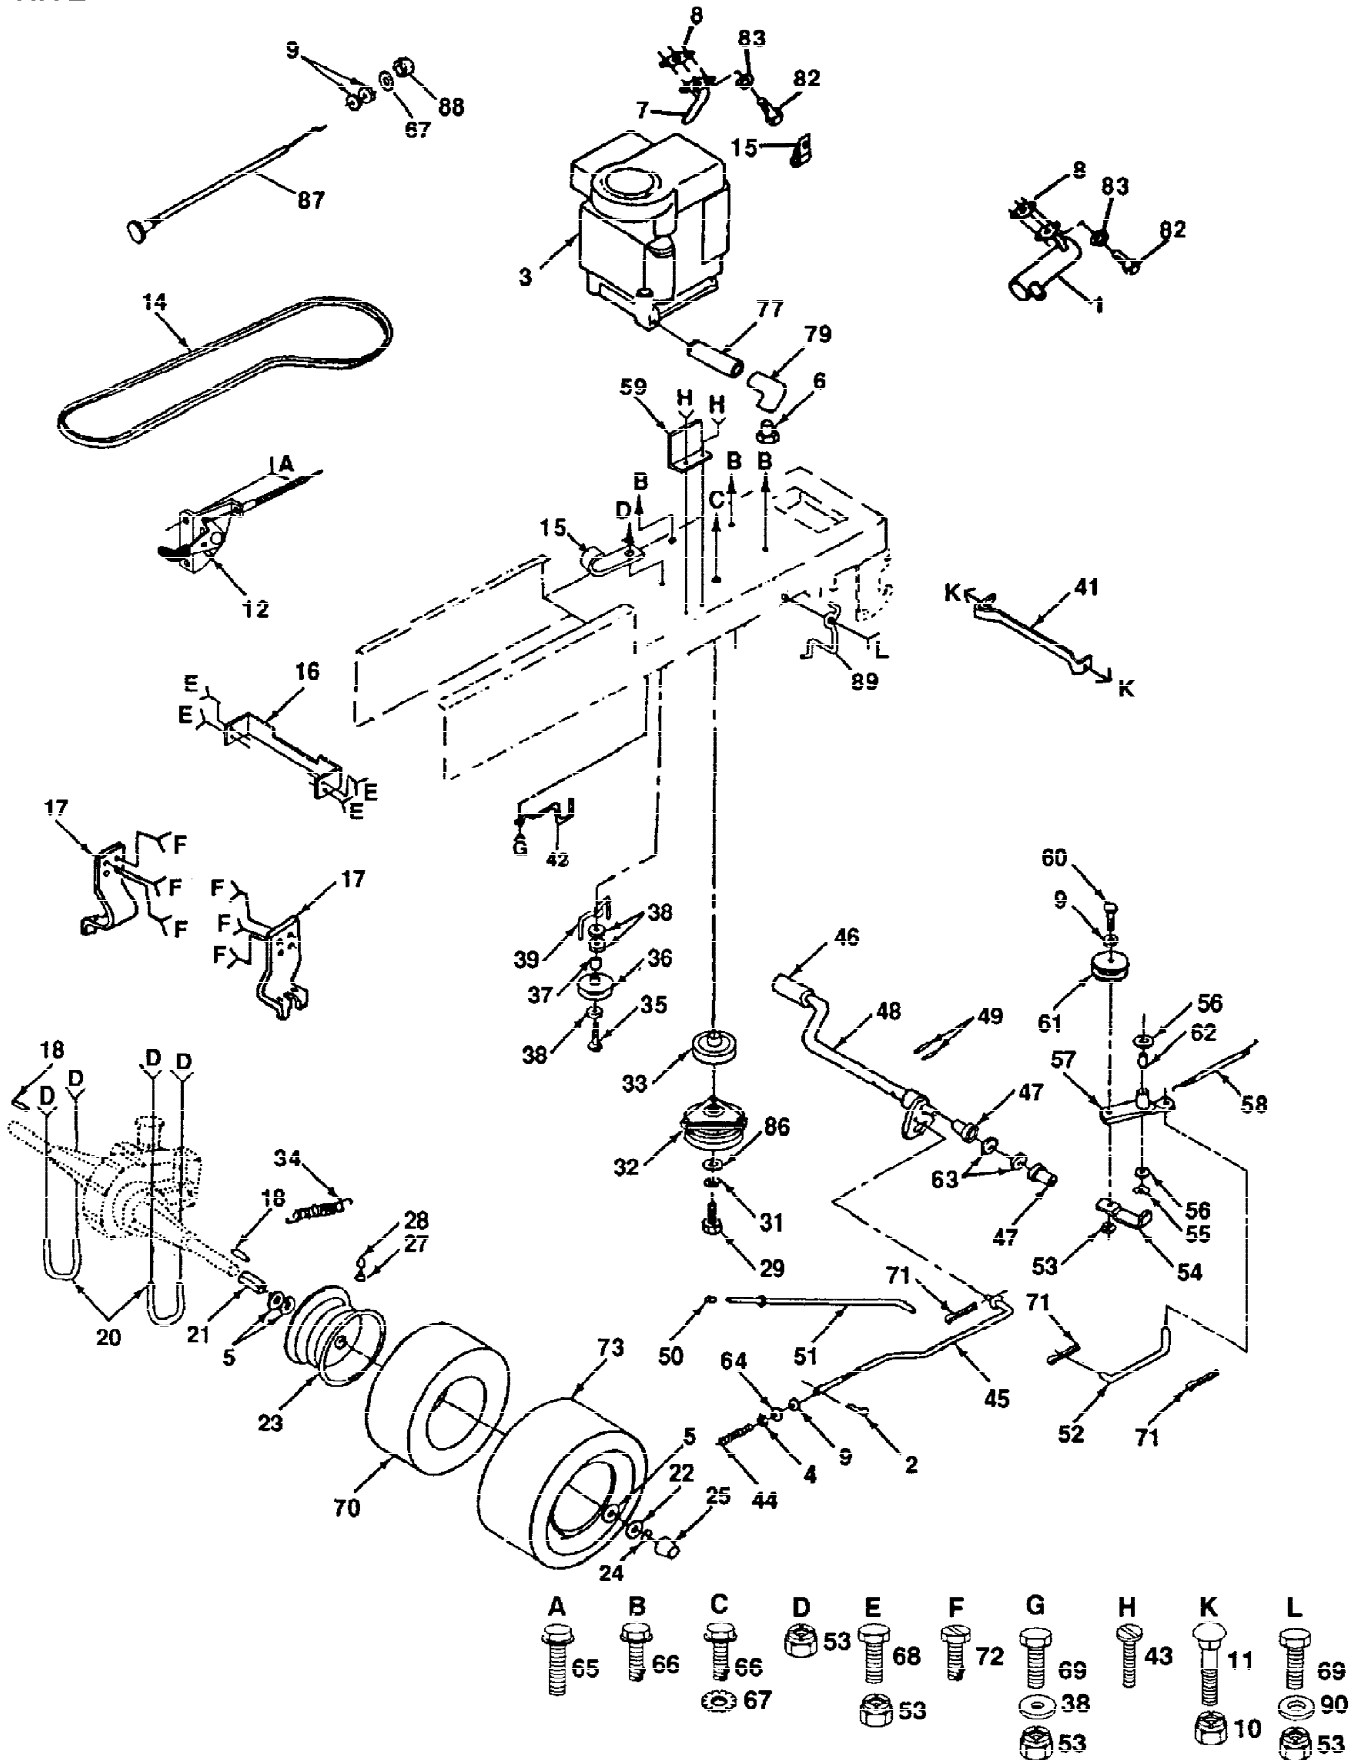

14 HP 38" LAWN TRACTOR - MODEL NUMBER WP14H38A

DRIVE

Ref #	Part Number	Qty	Description
1	108373X		MUFFLER HYT
2	4497H		RETAINER M
3			REFER TO IMAGE
4	73350600		NUT
5	121749X		WASHER
6			REFER TO IMAGE
7	100229L		EXHAUST TUBE T
8	8545J		SUB= 272250
9	19131316		WASHER
10	73680500		SUB= 73690500
11	72140506		BOLT
12	132763		THROTTLE CONTROL
14	123461X		SUB= TH4H810
15	2751R		CLIP T
16	121187X		PLATE TRANS SUPT
17	126649X		BRKT TRANSAXLE
18	123583X		SQUARE KEY
20	121189X		U BOLT
21	121199X		SPACER SPLIT
22	121748X		WASHER
23	106108X361		SUB= 106108X417
24	12000001		E-RING LT
25	104757X		HUB CAP
27	65139		VALVE STEM LT
28	59192		VALVE CAP
29	71170768		SUB= 150280
31	10040700		LOCKWASHER
32	108218X		SUB= 142600
33	109841X		SUB= 136905
34	110422X		SUB= 146682
35	74760644		BOLT
36	4859J		SUB= 123674X
37	4470J		SPACER T
38	19131312		WASHER
39	109070X		BELT KEEPER LT
41	109169X		SUB= 109172X
42	129921		KEEPER.BELT.ENG.L
43	17021008		SCREW
44	106888X		SPRING ROD LT
45	132654		SUB= 532132654
46	8883R		PEDAL COVER T
47	120183X		NYLON BEARING
48	122424X		SUB= 149001
49	1572H		SUB= 2882J
50	71673		PLUNGER CAP T
51	133261		BRAKE PARK ROD
52	105710X		"LINK, CLUTCH T"
53	73680600		SUB= 73690600
54	123205X		RETAIN BELT
55	12000039		KLIP RING
56	110812X		WASHER LT
57	123789X		ARM IDLER
58	105709X		"SPRING, RETURN LT"