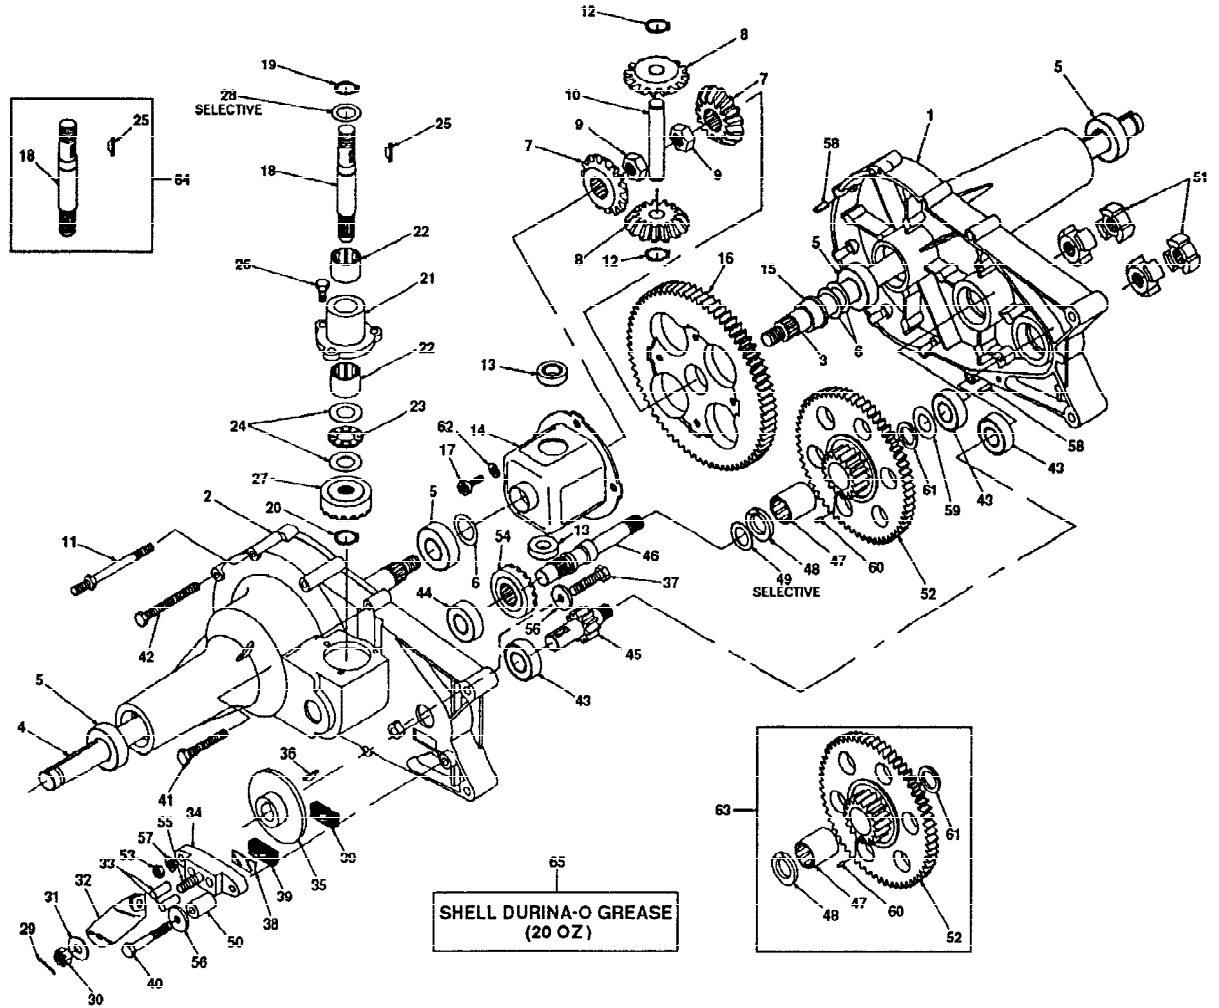

14 HP 38" LAWN TRACTOR - MODEL NUMBER WP14H38A

AGRI-FAB TRANSAXLE MODEL NUMBER 121431X

Ref #	Part Number	Qty	Description
1	122614X		HSG HALF LH-44077
2	122615X		HSG HALF RH-44076
3	122616X		AXLE LH -44273
4	122620X		AXLE RH-44272
5	122621X		BEARING.44121.AGR
6	122622X		WASHER -44008
7	122623X		GEAR MITER -44096
8	122624X		GEAR MITER -44097
9	122625X		NUT -44133
10	122626X		SHAFT CROSS
11	122688X		SCREW-STUD -44271
12	122629X		SNAP RING -44146
13	122631X		"THRUST, BEARING -44128"
14	122633X		HOUSING.ASM.DIFF.-62590
15	122634X		"FLANGE, BEARING-44129"
16	122640X		GEAR
17	122641X		BOLT -44126
18	122642X		SHAFT INPUT-44270
19	122643X		SNAP RING -44145
20	122644X		RET RING (44144)
21	122645X		SUB= 155892
22	122646X		"NEEDLE, BEARING 44099"
23	122647X		BEARING.NEE.44139
24	122648X		WASHER-44109
25	122649X		KEY.44136.HYDRO
26	122650X		SCREW
27	122651X		SUB= 155892
28	123061X		WASHER -44371
	122678X		NLA
	122654X		WASHER-44151
29	122656X		PIN COTTER -44101
30	122658X		NUT -44142
31	122659X		WASHER FLAT -44130
32	122660X		ARM BRAKE 23710
33	122662X		PIN BRAKE ACTUATO -44127
34	122663X		BRAKE YOKE
35	122664X		DISC BRAKE -(44090)
36	123065X		KEY -44143
37	122666X		SCREW -44277
38	122667X		PLATE PUCK -44134
39	122668X		SUB= 142883
40	123066X		SCREW -44300
41	122670X		SCREW -44123
42	122671X		SCREW -44124
43	126982X		SUB= 122672X
44	122673X		"BALL, BEARING -44232"
45	122674X		SHAFT PINION 44083
46	122675X		SHAFT DRIVE-44080
47	123059X		NEEDLE BEARING -44342
48	123060X		THRUST.BRONZE -44343
49	123061X		WASHER -44371
	122654X		WASHER-44151
50	122689X		SPACER -23711