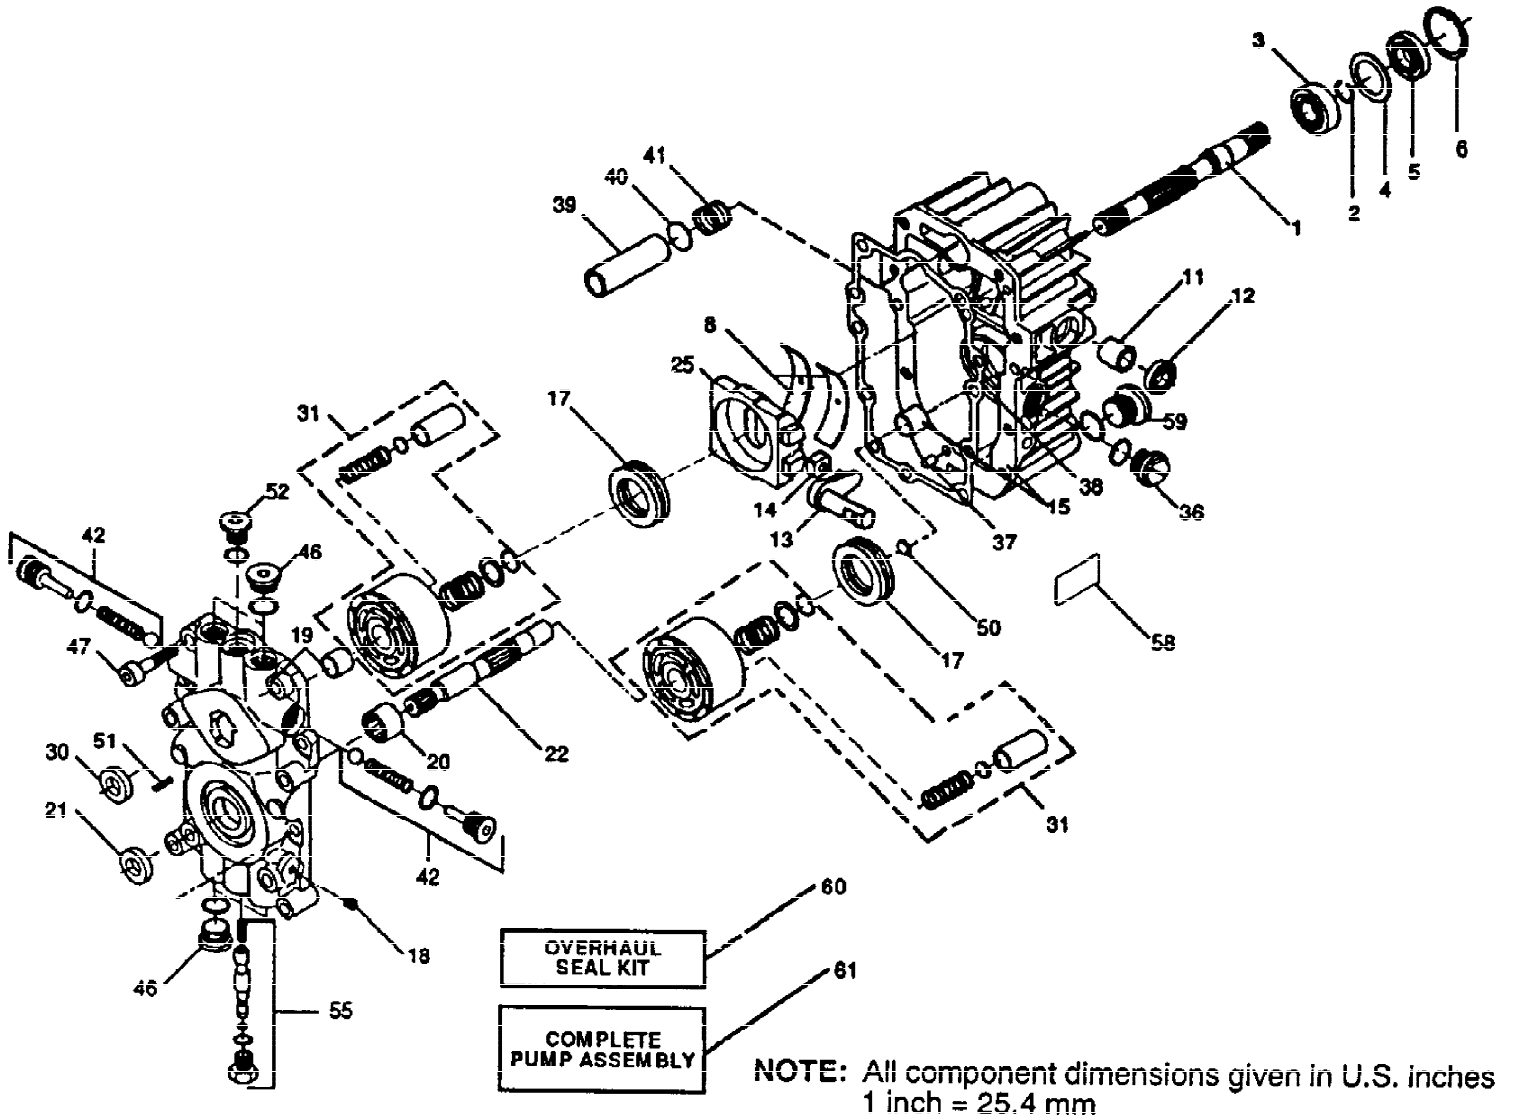

14 HP 38" LAWN TRACTOR - MODEL NUMBER WP14H38A SUNDSTRAND PUMP ASSEMBLY - MODEL NUMBER BDU-10S

PUMP ASSEMBLY

Ref #	Part Number	Qty	Description
1	122756X		SHAFT.PU.2003022
2	12716X		RING, RETAINING
3	122745X		BALL BEARING
4	122715X		SPACER
5	122700X		SEAL LIP
6	122699X		RING.RET.2003052
8	122767X		CRADLE BEARING (2003023)
11	122747X		BEARING
12	122717X		SEAL.9008000-0126
13	122748X		TRUNION ARM (2003005)
14	122749X		GUIDE.2000015.HYD
15	127146X		SUB= 121430X
17	122770X		SUB= 142936
18	122771X		PLUG PIPE
19	127147X		"KIT,CTR SECTION (2513007)"
20	122773X		NEEDLE BEARING
21	122722X		LIP SEAL-9008000-0127
22	122750X		SHAFT
25	127148X		"SWASHPLATE,VARIAB"
30	122723X		SEAL LIP
31	127149X		"KIT,BLOCK CYLINDE"
36	127151X		"PLUG,PLASTIC 9005200-8700"
37	122786X		PIN
38	122718X		GASKET.20030600
39	122731X		FILTER
40	122730X		WASHER (2000011)
41	122728X		SPRING
42	127152X		KIT.VALVE.2513014
46	122787X		PLUG
47	122752X		SCREW9007314-0808
50	122788X		WASHER
51	122789X		PIN
52	122754X		PLUG
55	127153X		"KIT,BYPASS VALVE"
58	122790X		PLUG
59	127154X		"KIT,OVERHEAD SEAL -2513013"
60	121430X		PUMP.BDU-10S-114
61			UNKNOWN