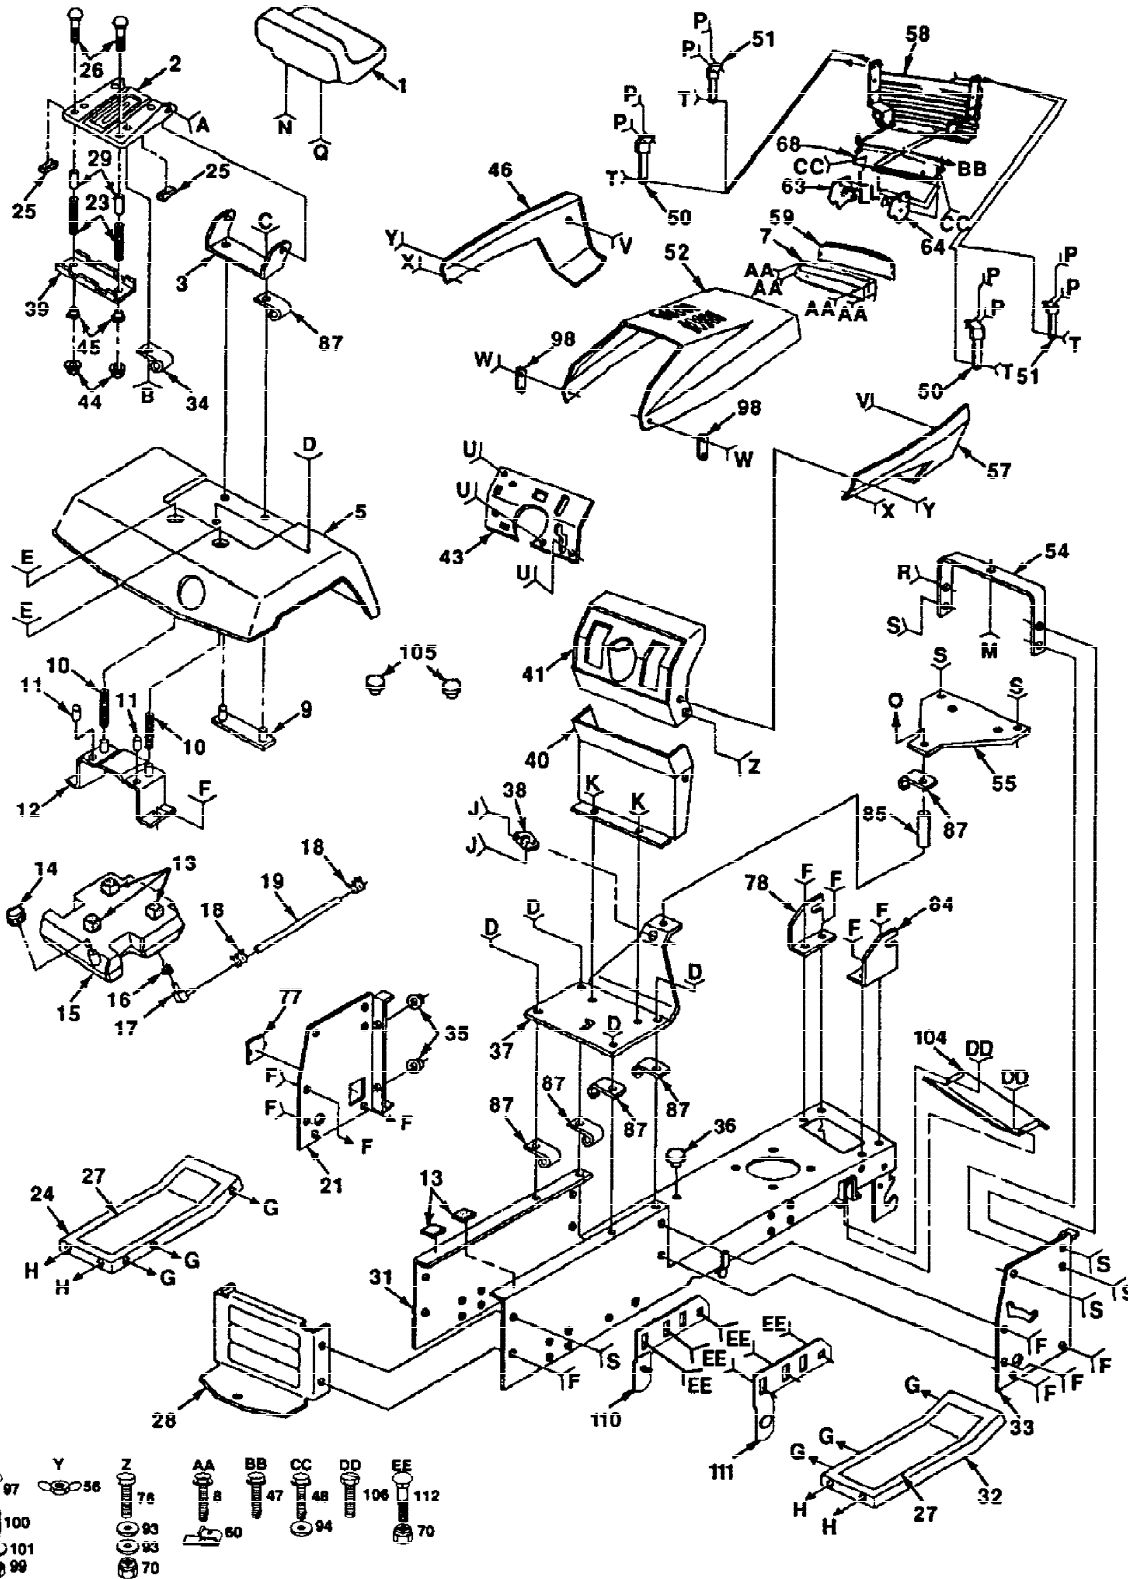

14 HP 38" LAWN TRACTOR - MODEL NUMBER WP14H38A

CHASSIS AND ENCLOSURES

Ref #	Part Number	Qty	Description
1	127424X		SUB= 140121
2	131451		SUB= 155925
3	126656X		SUB= 140551
4	19091216		WASHER PM
5	121642X505		FENDER
7	124392X417		SUB= 147717
8	17211010		SCREW LT
9	105511X		SUB= 140675
10	124181X		SPRING COMPRESSIO
11	105531X		NUT-PUSH YT
12	105509X		SUB= 137113
13	106082X		PAD-SPACER LT
14	123549X		SUB= 158990
15	106020X		SUB= 151346
16	3645J		BUSHING OUTLET T
17	8710J		FUEL TANK STEM GT
18	123487X		HOSE CLAMP
19	5277J		SUB= 8543R
20	73951000		"NUT,KEPS"
21	124118X		PANEL DASH LH
22	74641008		SUB= 71031008
23	121250X		SPRING
24	105465X505		SUB= 145244X505
25	121251X		STRIP FORM
26	72050411		SUB= 872050411
27	133671		FOOTREST PAD
28	127866		DRAWBAR LT/YT
29	121249X		SPACER SPLIT
30	74180512		SCREW
31	135034		SUB= 145501
32	105464X505		SUB= 145243X505
33	133748		DASH PANEL RH
34	4171R		CLIP T
35			UNKNOWN
36			UNKNOWN
37	121195X014		SADDLE
38	1554J		SUB= 155108
39	121246X		BRKT SWITCH
40	104805X		LOWER DASH
41	124252X		SUB= 140398
42	2029J		WELDNUT
43	121723X014		PLATE DASH
44	123976X		SUB= 73900400
45	121248X		BUSHING
46	132638X505		SUB= 150302X505
47	17190412		SCREW
48	17490512		SCREW
49	11050400		LOCKWASHER
50	106784X		SUB= 155013
51	104618X		SUB= 155013
52	132635X505		SUB= 150301X505
54	124130X		SUPPORT ASS'Y
55	106965X		SUB= 140181