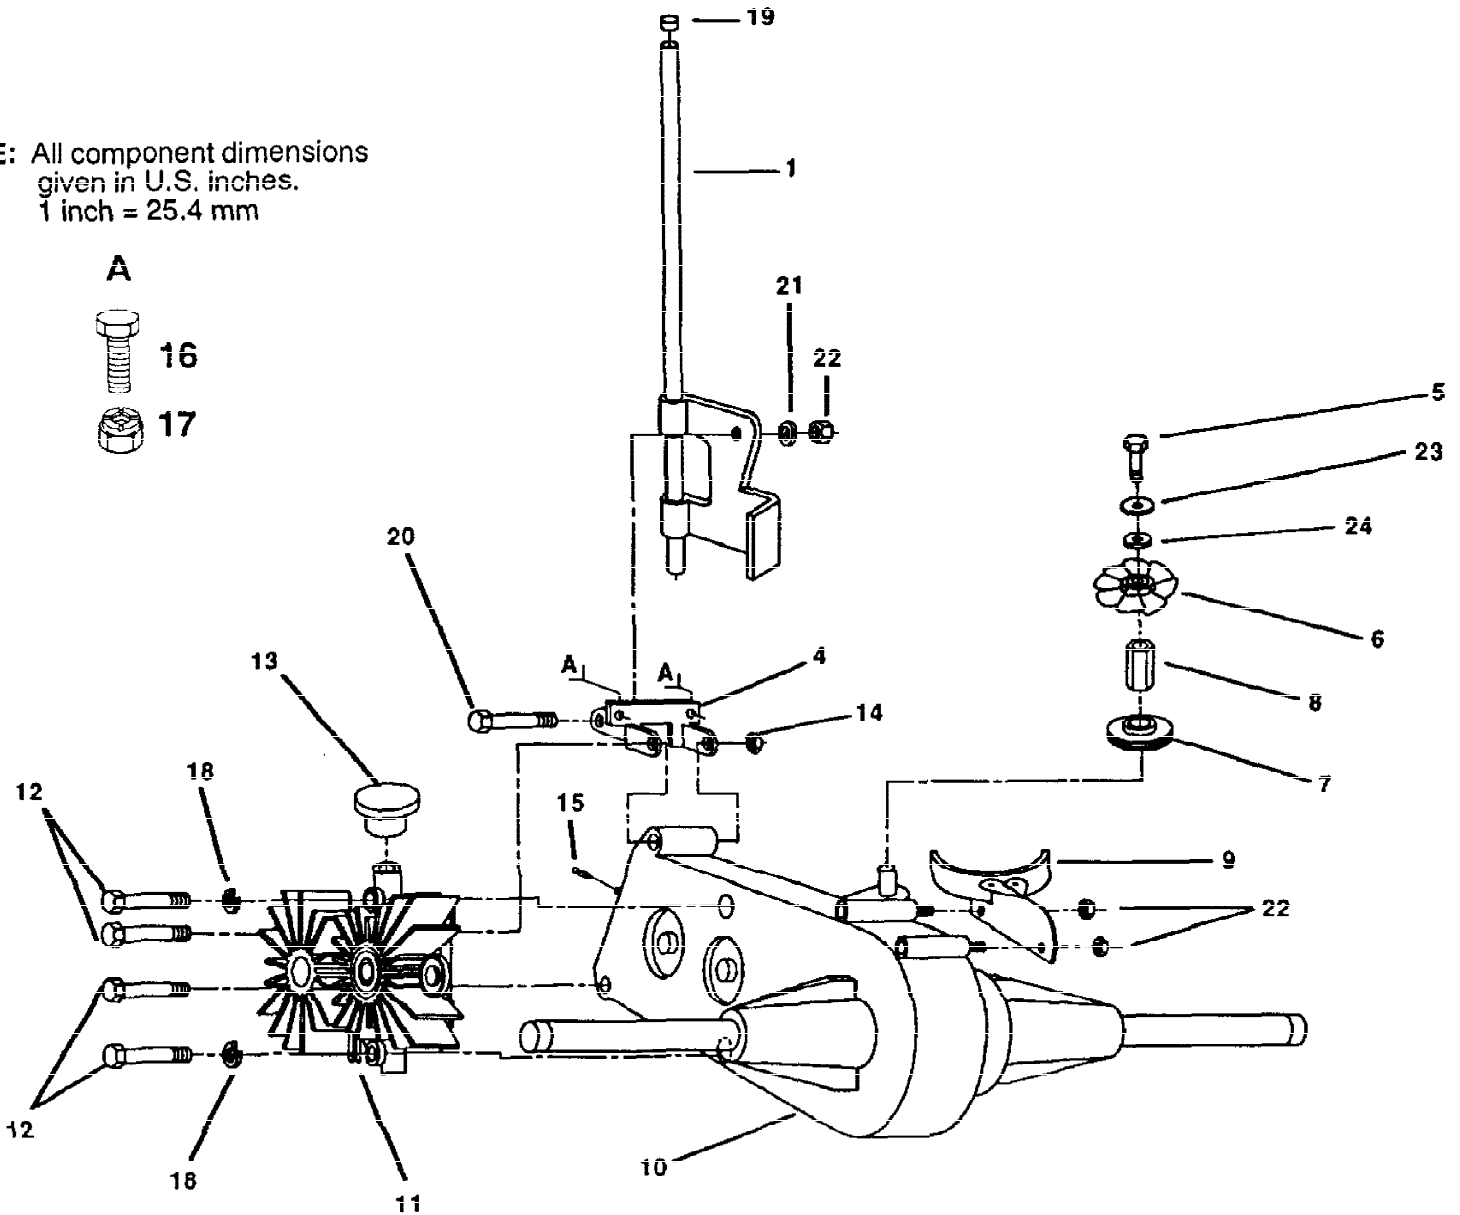

14 HP 38" LAWN TRACTOR - MODEL NUMBER WP14H38A

TRANSAXLE AND PUMP ASSEMBLY

NOTE: All component dimensions given in U.S. inches.
1 inch = 25.4 mm

A

Ref #	Part Number	Qty	Description
1	123634X		CONTROL ASSY
4	121188X		BRACKET
5	74780412		SUB= 74780414
6	121186X		FAN
7	121180X		PULLEY TRANSAXLE
8	121211X		STANDOFF
9	121182X		GUARD ASSY
10	121431X		TRANSAXLE.AGRIFAB
11	121430X		PUMP.BDU-10S-114
12	74760572		BOLT
13	121323X		PUMP.2003081.
14	73680500		SUB= 73690500
15	121250X		SPRING
16	74760612		SUB= 74780612
17	73680600		SUB= 73690600
18	10040500		LOCKWASHER
19	71673		PLUNGER CAP T
20	7605J		BOLT T
21	120529X		WASHER T
22	73680400		SUB= 73690400
23	19092016		WASHER
24	10040400		LOCKWASHER