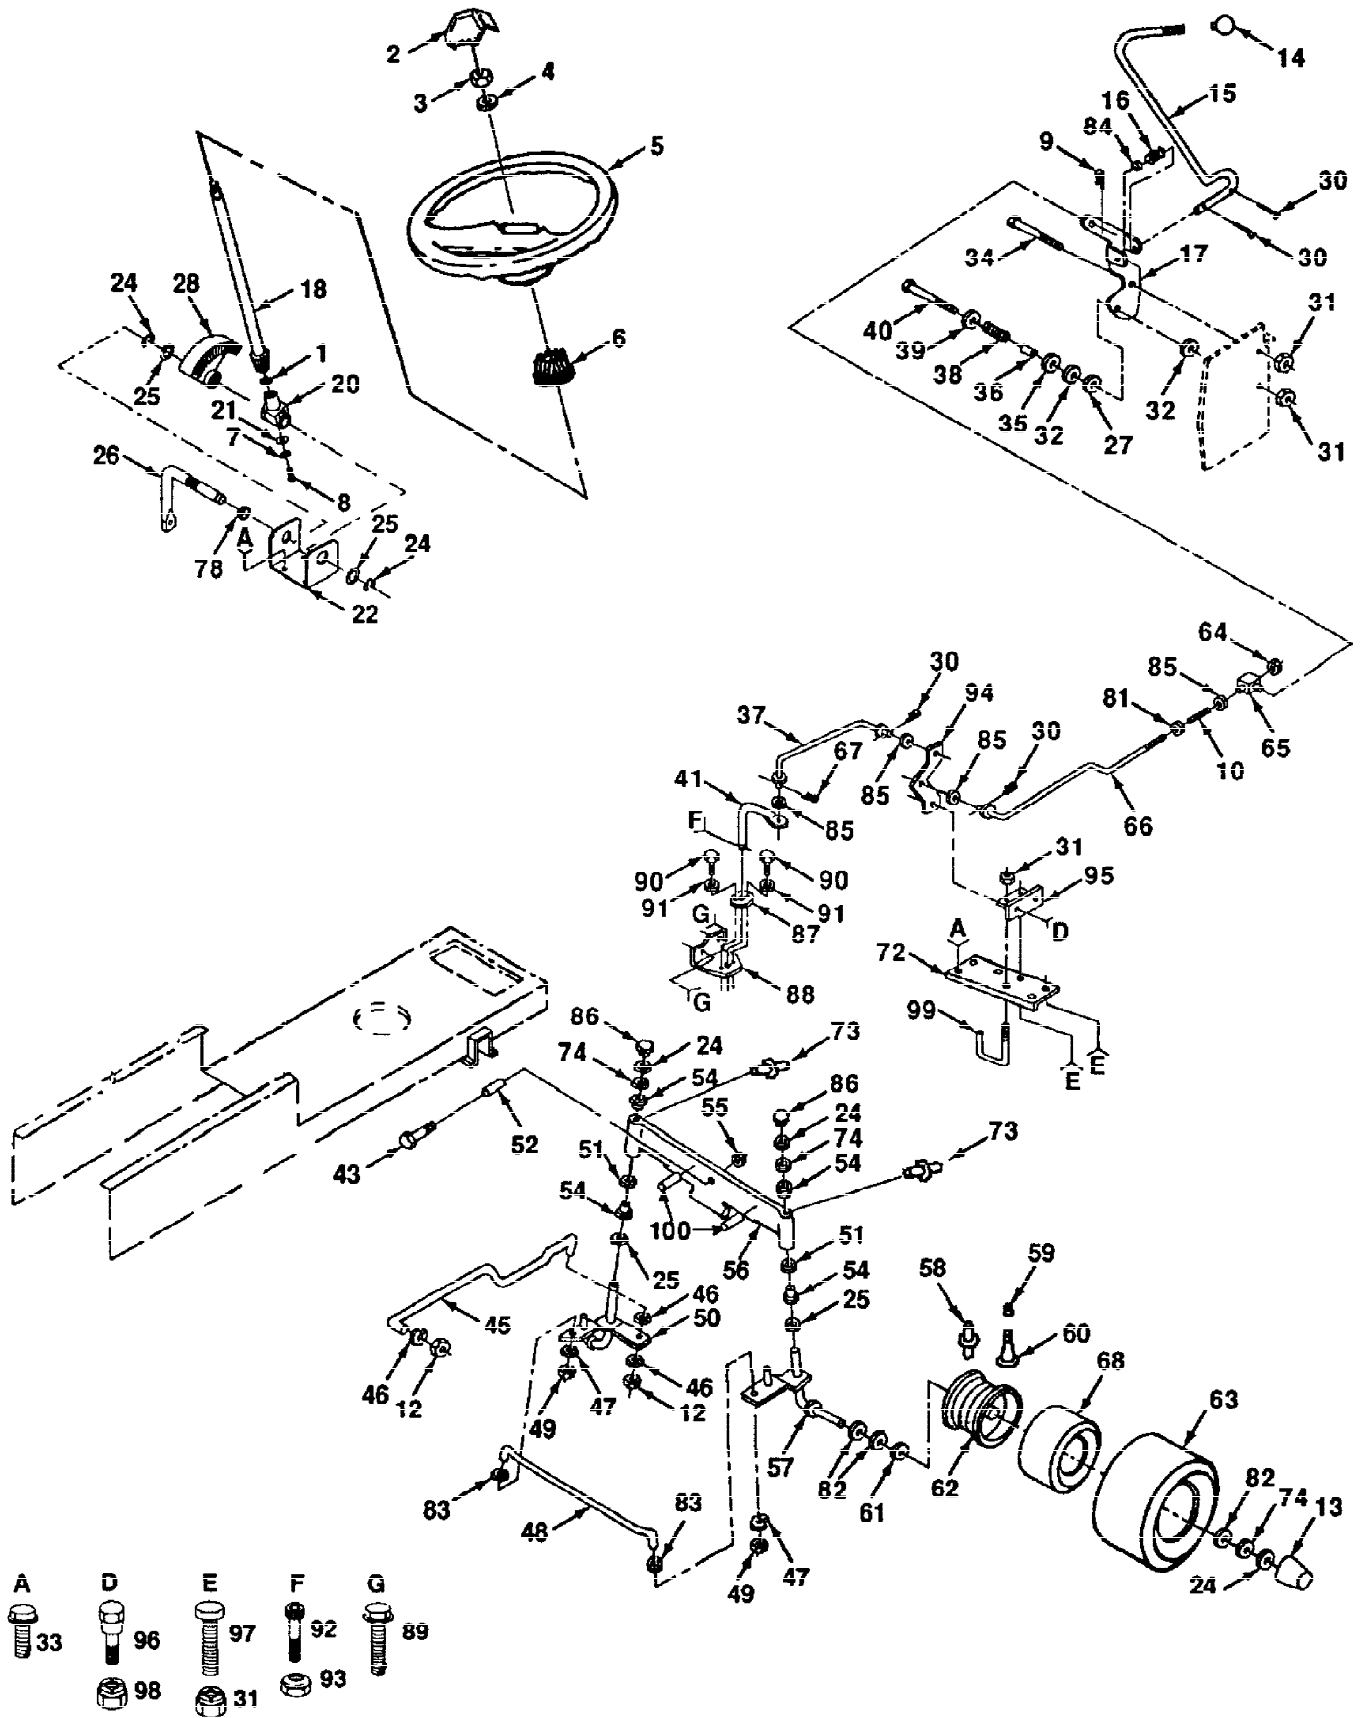

14 HP 38" LAWN TRACTOR - MODEL NUMBER WP14H38A

STEERING AND FRONT AXLE

Ref #	Part Number	Qty	Description
1	57079		THRUST WASHER
2	126805X		"INSERT,STR WHEEL"
3	73940800		SUB= 73360800
4	100712K		WASHER
5	121472X		SUB= 150546
6	100711L		ADAPTER LT
7	10040400		LOCKWASHER
8	71070410		"SCREW,SPECIAL"
9	4921H		SPRING.RETAINER
10	102670X		SPRING GTV
12	73610600		SUB= 7810H
13	104757X		HUB CAP
14	121274X		KNOB.DUCKHEAD.1/2
15	110845X		ROD.YTH
16	121631X		SPRING TORSION
17	108196X		BRKT CONTROL HYT
18	128762X		SUB= 128762
20	124035X		SUPPORT.SHAFT
21	126684X		SUB= 532126684
22	124036X		"BRKT,STEERING"
24	12000029		RING
25	6266H		WASHER .T
26	127501		SUB= 918127501
27	108972X		WASHER HYT
28	124034X		SUB= 136874
30	76020412		COTTER PIN
31	73680600		SUB= 73690600
32	108200X		WASHER FRIC HYT
33	17490612		SCREW
34	108518X		BOLT HYT
35	19212016		WASHER D
36	108201X		SPACER HYT
37	121202X		LINK CONTROL
38	108844X		SPRING HYT
39	19132012		WASHER
40	74760648		BOLT - HEX 3/8 - 16 X 3
41	121209X		ARM ASM PUMP
43	74011056		BOLT HEX 5/8-11
45	130468		SUB= 532130468
46	10040600		LOCKWASHER
47	10040500		LOCKWASHER
48	130467		TIE ROD
49	73810500		NUT.LOCK.5/16-24
50	135227		SPINDLE LH
51	19272016		WASHER
52	110438X		BEARING
54	3366R		COL. SRTG. BEAR.
55	73601000		SUB= 73901000
56	133988		SUB= 142033
57	135228		SPINDLE RH
58	278H		FITTING LT
59	65139		VALVE STEM LT
60	59192		VALVE CAP