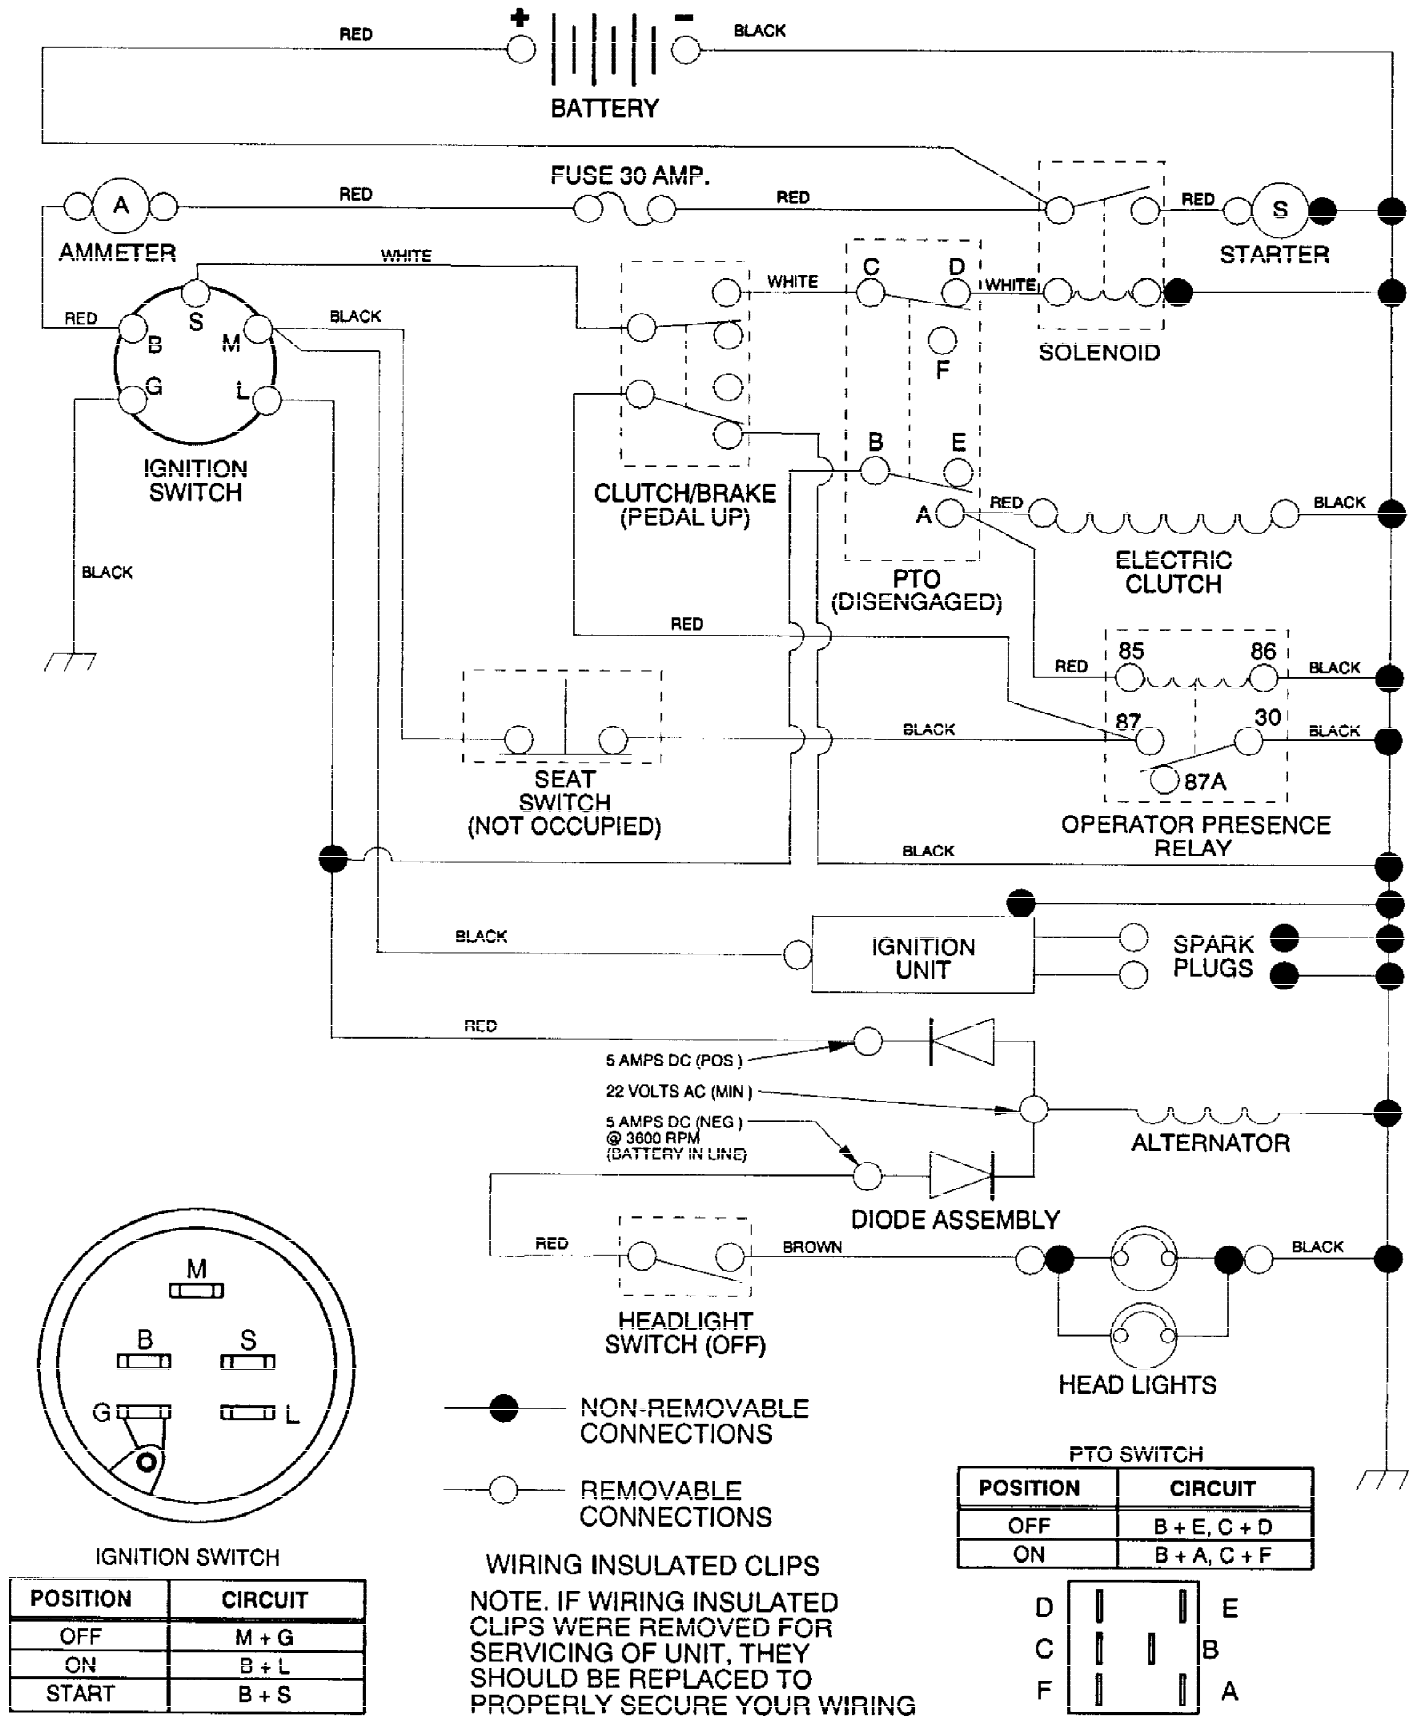

14 HP 38" LAWN TRACTOR - MODEL NO. WP14H38A

SCHEMATIC

Ref #	Part Number	Qty	Description
			REFER TO IMAGE

14 HP 38" LAWN TRACTOR - MODEL NUMBER WP14H38A

ELECTRICAL

Ref #	Part Number	Qty	Description
1	123198X		SUB= 146525
2	19091016		WASHER
3	102476X		SUB= 150109
4	72240460		BOLT
5	121265X		SUB= 123899X
6	7603J		"TRAY T, BATTERY"
7	136264		"HARNES,IGN."
8	127441X		SUB= 136850
9	7662J		SUB= 4152J
10	100541K		SUB= 7697J
11	7192J		WIRE TIE
12	109553X		SWITCH INTERLOCKT
13	4206J		CABLE-BATTERY T
14	102972X		SUB= 918102972X
15	124211X		NUT IGNITION
16	122147X		KEY
17	109081X		SUB= 146154
18	110712X		SWITCH LT
20	131563		SUB= 154336
21	4207J		CABLE T
22	17021008		SCREW
23	109748X		RELAY ASSY T
24	2751R		CLIP T
25	109596X		HOSE CLAMP T
26	10090400		SUB= 10040400
27	73350400		NUT
28	74780408		BOLT
29	73510400		NUT
30	74760412		BOLT LT
31	73220400		SUB= 50675
32	11050400		LOCKWASHER
33	10040400		LOCKWASHER
34	108824X		FUSE HYT
35	9433R		AMMETER T
36	131708		SUB= 532131708
37	10101000		SUB= 10071000
38	73911000		NUT
39	19070818		WASHER
41	235R		CLIPT
42	4022J		HEX NUT T
43	126016X		SUB= 4021J
44	123620X		SUB= 141226
45	121305X		SWITCH SEAT
46	121264X		"CAP,BATTERY "
47	135665		DIODE ASM.

Ref #	Part Number	Qty	Description
59	108236X		BRACKET LT
60	74760624		SUB= 74930624
61	127783		SUB= 139245
62	105706X		"LY, BEARING"
63	19211616		WASHER LT
64	73800600		NUT
65	17720410		SCREW LT
66	17490624		SCREW LT
67	11050600		LOCKWASHER
68	74760612		SUB= 74780612
69	74760616		BOLT
70	7152J		TUBE.18X9.5-8
71	76020412		COTTER PIN
72	17490612		SCREW
73	106268X		SUB= 122074X
77	13280336		PIPE NIPPLE LT
79	13200300		ELBOW
82	74780412		SUB= 74780414
83	10040400		LOCKWASHER
86	126197X		WASHER
87	132781		CHOKE CONTROL
88	73610600		SUB= 7810H
89	134683		KEEPER BELT ENG
90	19132012		WASHER