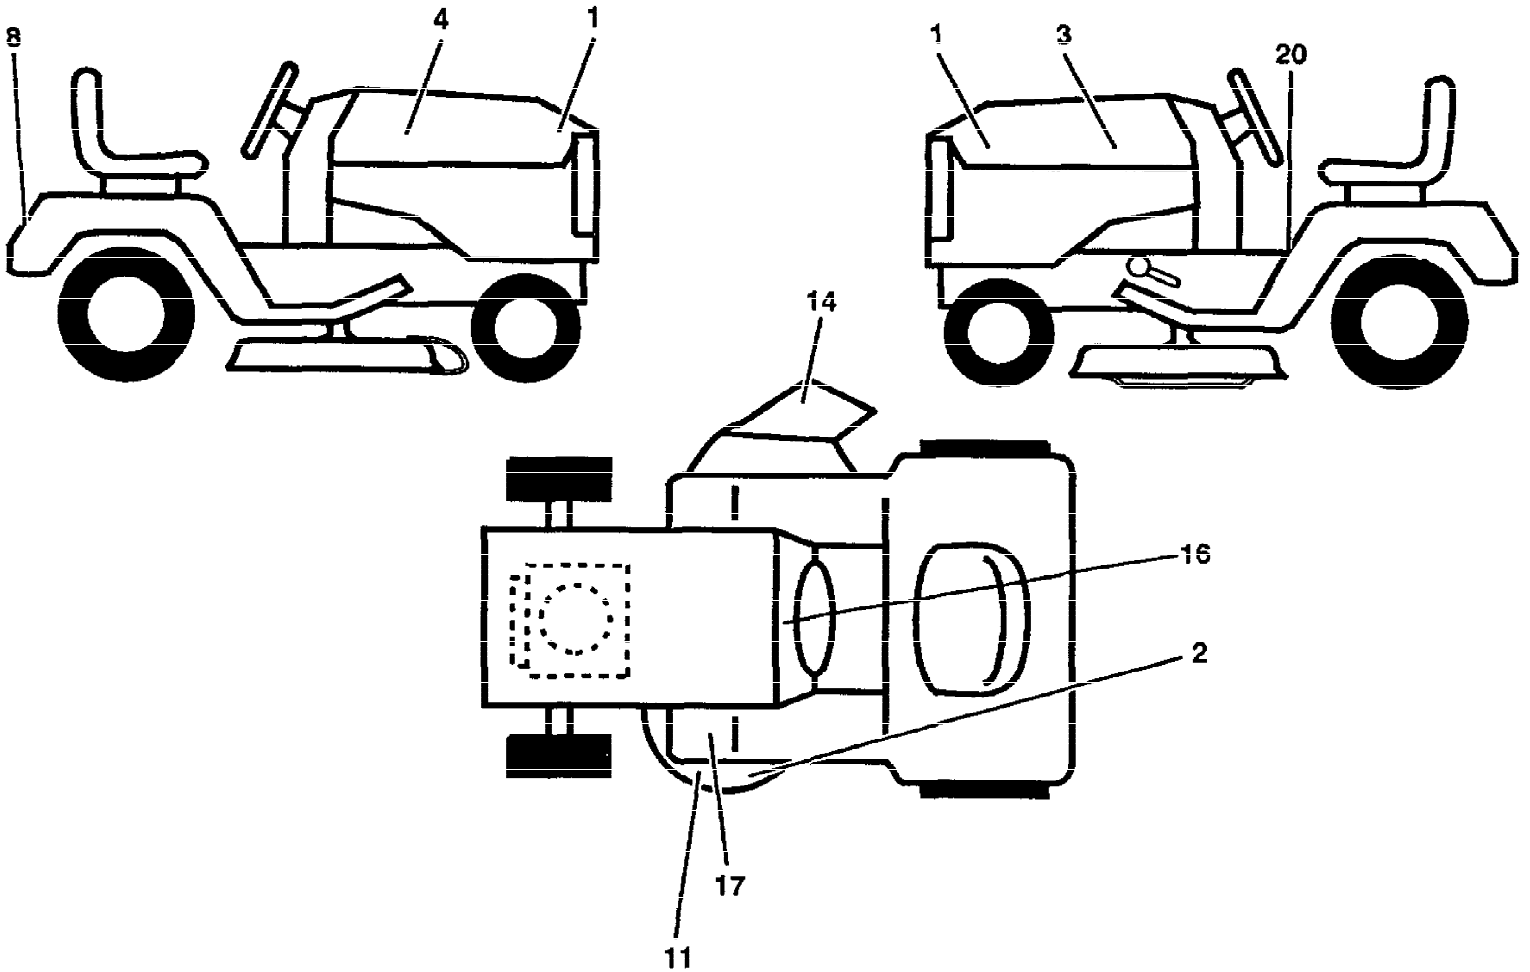

14 HP 38" LAWN TRACTOR - MODEL NUMBER WP14H38A

DECALS

Ref #	Part Number	Qty	Description
1	125927X		NLA
2	134999		"DECAL,ENVIRO DECK"
3	135864		DECAL.HOOD.LH
4	135865		DECAL.HOOD.RH
8	135842		DECAL, LOGO, FENDER
11	3713J		DECAL INSTRUCTION CAUTION
14	121343X		DECAL WARING
16	108456X		SUB= 138955
17	4900J		DECAL T
20	133796		DECAL
	132704		MANUAL, OPERATOR'S
	136159		MANUAL