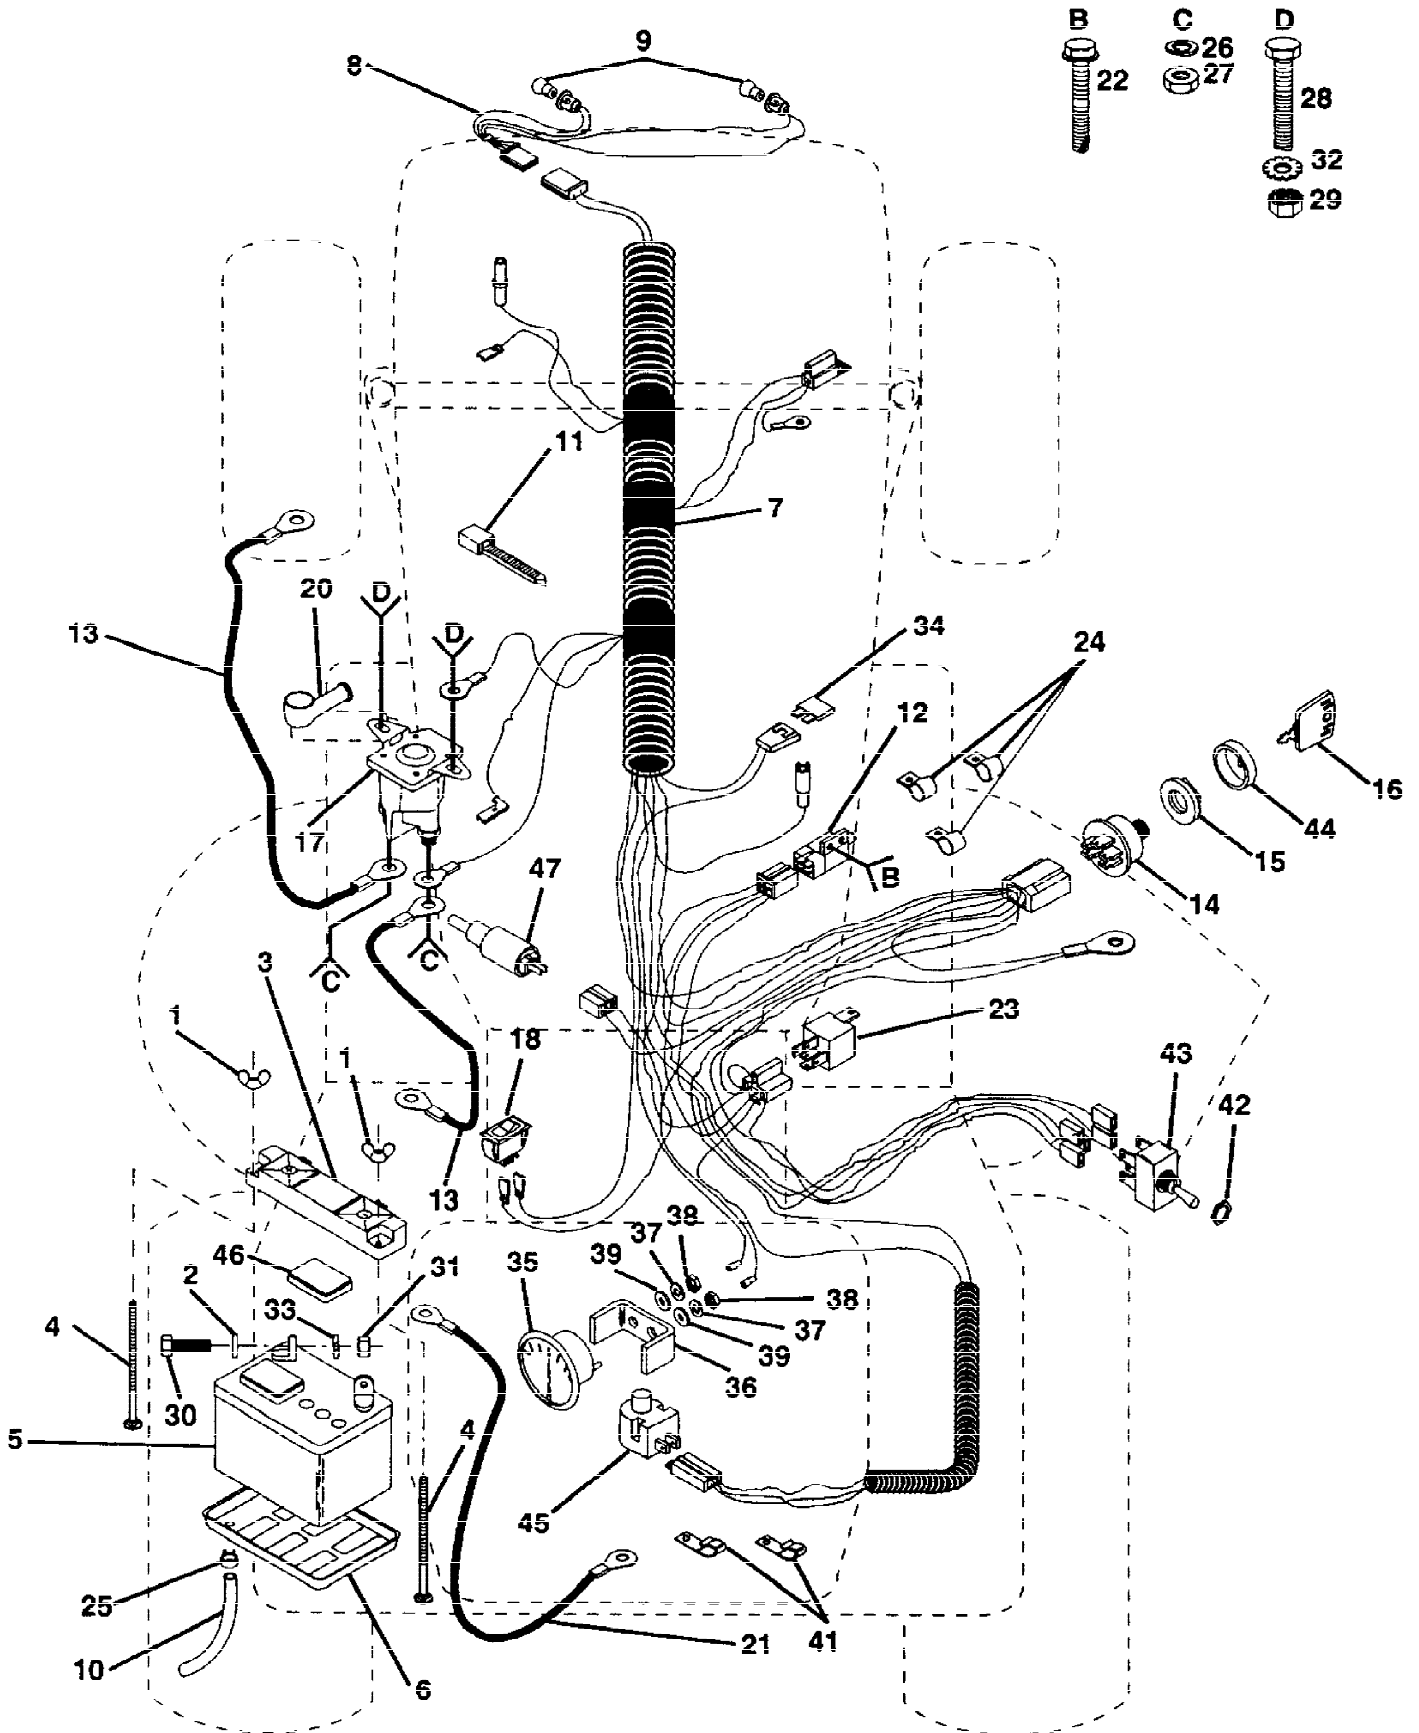

14 HP 38" LAWN TRACTOR - MODEL NO. WP14H38A

SCHEMATIC

Ref #	Part Number	Qty	Description
			REFER TO IMAGE

14 HP 38" LAWN TRACTOR - MODEL NUMBER WP14H38A

ELECTRICAL

Ref #	Part Number	Qty	Description
1	123198X		SUB= 146525
2	19091016		WASHER
3	102476X		SUB= 150109
4	72240460		BOLT
5	121265X		SUB= 123899X
6	7603J		"TRAY T, BATTERY"
7	136264		"HARNES,IGN."
8	127441X		SUB= 136850
9	7662J		SUB= 4152J
10	100541K		SUB= 7697J
11	7192J		WIRE TIE
12	109553X		SWITCH INTERLOCKT
13	4206J		CABLE-BATTERY T
14	102972X		SUB= 918102972X
15	124211X		NUT IGNITION
16	122147X		KEY
17	109081X		SUB= 146154
18	110712X		SWITCH LT
20	131563		SUB= 154336
21	4207J		CABLE T
22	17021008		SCREW
23	109748X		RELAY ASSY T
24	2751R		CLIP T
25	109596X		HOSE CLAMP T
26	10090400		SUB= 10040400
27	73350400		NUT
28	74780408		BOLT
29	73510400		NUT
30	74760412		BOLT LT
31	73220400		SUB= 50675
32	11050400		LOCKWASHER
33	10040400		LOCKWASHER
34	108824X		FUSE HYT
35	9433R		AMMETER T
36	131708		SUB= 532131708
37	10101000		SUB= 10071000
38	73911000		NUT
39	19070818		WASHER
41	235R		CLIPT
42	4022J		HEX NUT T
43	126016X		SUB= 4021J
44	123620X		SUB= 141226
45	121305X		SWITCH SEAT
46	121264X		"CAP,BATTERY "
47	135665		DIODE ASM.

14 HP 38" LAWN TRACTOR - MODEL NUMBER WP14H38A

TRANSAXLE AND PUMP ASSEMBLY

NOTE: All component dimensions given in U.S. inches.
1 inch = 25.4 mm

A

Ref #	Part Number	Qty	Description
1	123634X		CONTROL ASSY
4	121188X		BRACKET
5	74780412		SUB= 74780414
6	121186X		FAN
7	121180X		PULLEY TRANSAXLE
8	121211X		STANDOFF
9	121182X		GUARD ASSY
10	121431X		TRANSAXLE.AGRIFAB
11	121430X		PUMP.BDU-10S-114
12	74760572		BOLT
13	121323X		PUMP.2003081.
14	73680500		SUB= 73690500
15	121250X		SPRING
16	74760612		SUB= 74780612
17	73680600		SUB= 73690600
18	10040500		LOCKWASHER
19	71673		PLUNGER CAP T
20	7605J		BOLT T
21	120529X		WASHER T
22	73680400		SUB= 73690400
23	19092016		WASHER
24	10040400		LOCKWASHER