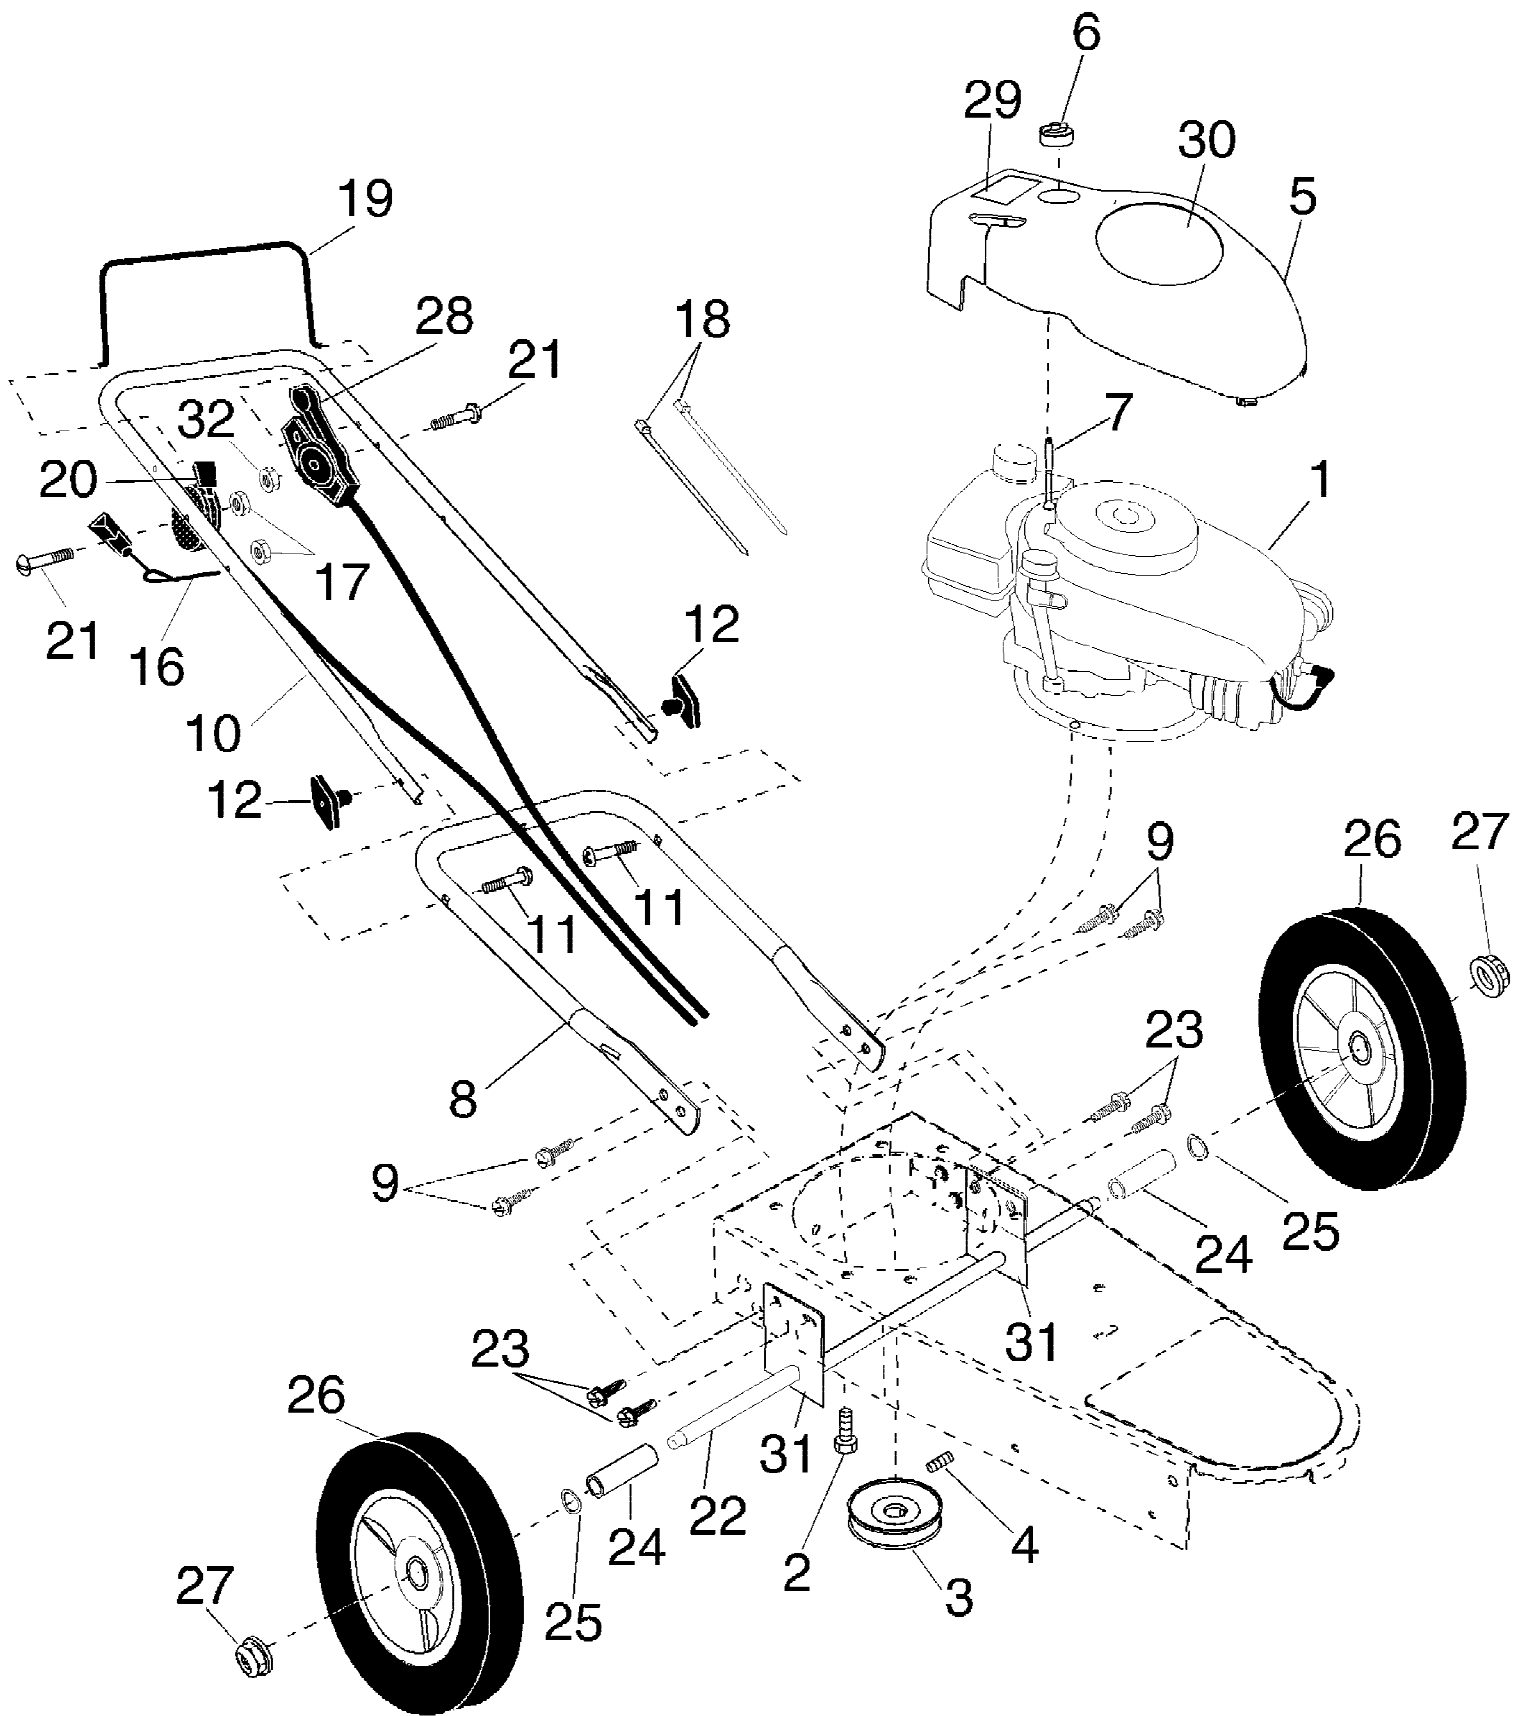

Ref #	Part Number	Qty	Description
1	174024X550		Chassis Assembly
2	174040		Line, Trimmer, .130 diameter x 16.75 long
	175085		Line, Trimmer, 12-pack, .130 diameter x 16.75 long
3	173715		Screw, Self-Tapping 5/16-18 x 1
4	169790		V-Belt
5	172145X004		Bracket, Idler
6	166042		Pulley, Idler, V-Groove
7	173716		Bolt, Hex Head 3/8-16 x 1.25
8	751592		Locknut, Hex 3/8-16
9	166043		Pulley, Idler, Flat
10	160829		Bolt, Shoulder
11	155552		Locknut 5/16-18
12	173717		Spacer
13	174719		Bolt, Shoulder
14	145212		Locknut, Flange
15	173811		Spring, Return
16	178211		Debris Shield Assembly (Includes Side Skirt, Key #19)
17	57808		Screw 1/4-20 x 1/2
18	85768		Screw #10-24 x 3/4
19	175301		Side Skirt
20	169764		Cover, Chassis, Top
21	149746		Screw #10-24 x 1-3/4
22	STD541137		Nut 3/8-24 UNF
23	STD551137		Washer, Lock 3/8
24	STD551037		Washer, Flat 3/8
25	169792		Pulley, Driven
26	172551		Spacer, Pulley
27	174549		Bearing, Upper
28	172603		Jackshaft
29	169766X479		Cover, Chassis, Bottom
30	174543		Spindle Housing Assembly (Includes Upper Bearing, Key #27)
31	174581		Ring, Retaining, External, 17mm
34	173531		Carrier Plate Assembly
35	172635		Spacer
36	172516		Cover, Bearing
37	174580		Ring, Retaining, Internal, 40mm
38	172523		Mow Ball
39	172636		Bolt, Mow Ball
40	173619		Head Assembly, Complete (Includes Key Numbers 22-28, 30-39)
41	174029		Spacer
43	174036		Decal, Instruction
45	174596X479		Belt Keeper, Bottom
46	76399		Screw
47	52784		Washer
48	17060408		Screw, Self-Tapping
50	59931		Locknut