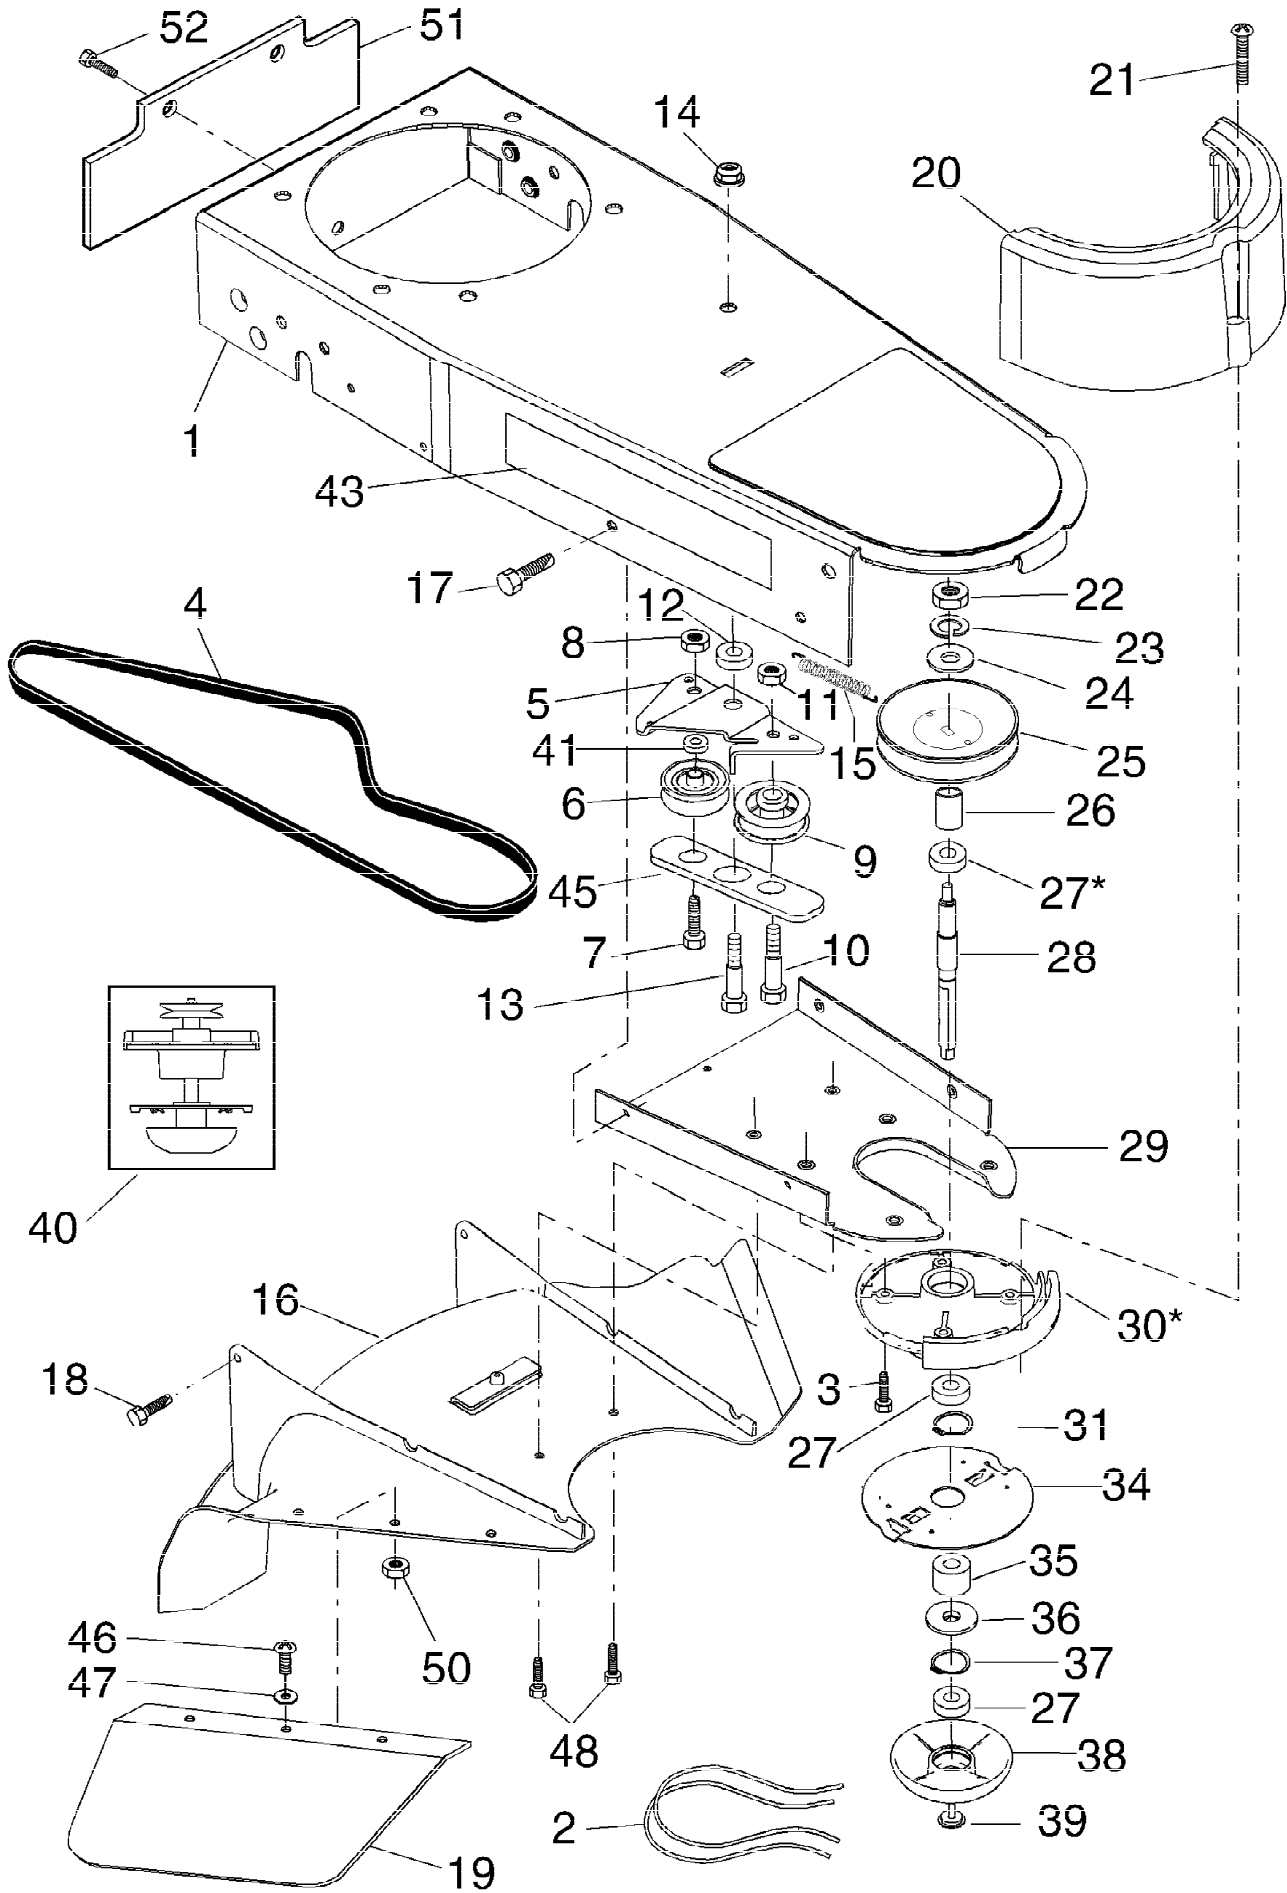

Ref #	Part Number	Qty	Description
1			Engine, Craftsman, Model Number LEV115
2	150406		Bolt, Engine Mounting 3/8-16
3	169791		Pulley, Engine (Includes Setscrew, Key #4)
4	STD502502		Setscrew, Pulley
5	174317		Cover, Engine, with Screen
6	174274		Knob, Engine Cover
7	174030		Stud, Engine Cover
8	169821X479		Handle, Lower
9	150078		Screw, Hex Washer Head 5/16-18 x .75
10	169797X479		Handle, Upper
11	131959		Bolt, Handle
12	136376		Knob, Handle
16	153638		Guide, Rope
17	132004		Locknut 1/4 x 20
18	66426		Wire Tire
19	176983		Control Bar
20	174934		Throttle Control
21	158755		Screw, Hex Washer Head
22	169787		Axle Shaft Assembly
23	150078		Screw, Hex Washer Head 5/16-18 x .75
24	169789		Spacer, Axle
25	57143		Washer, Wave
26	174721		Wheel, 10 x 1.75
27	83923		Hex Flange Locknut 3/8-16
28	176999		Drive Control
29	174034		Decal, Warning
30	174723		Decal, Engine Cover
31	172221X479		Bracket, Axle Support
34	86899X004		Bracket, Upstop
35	750634		Screw, Thd. Roll. #10-24 x 1/2
	177817		Operator's Manual
	178902		Repair Parts Manual