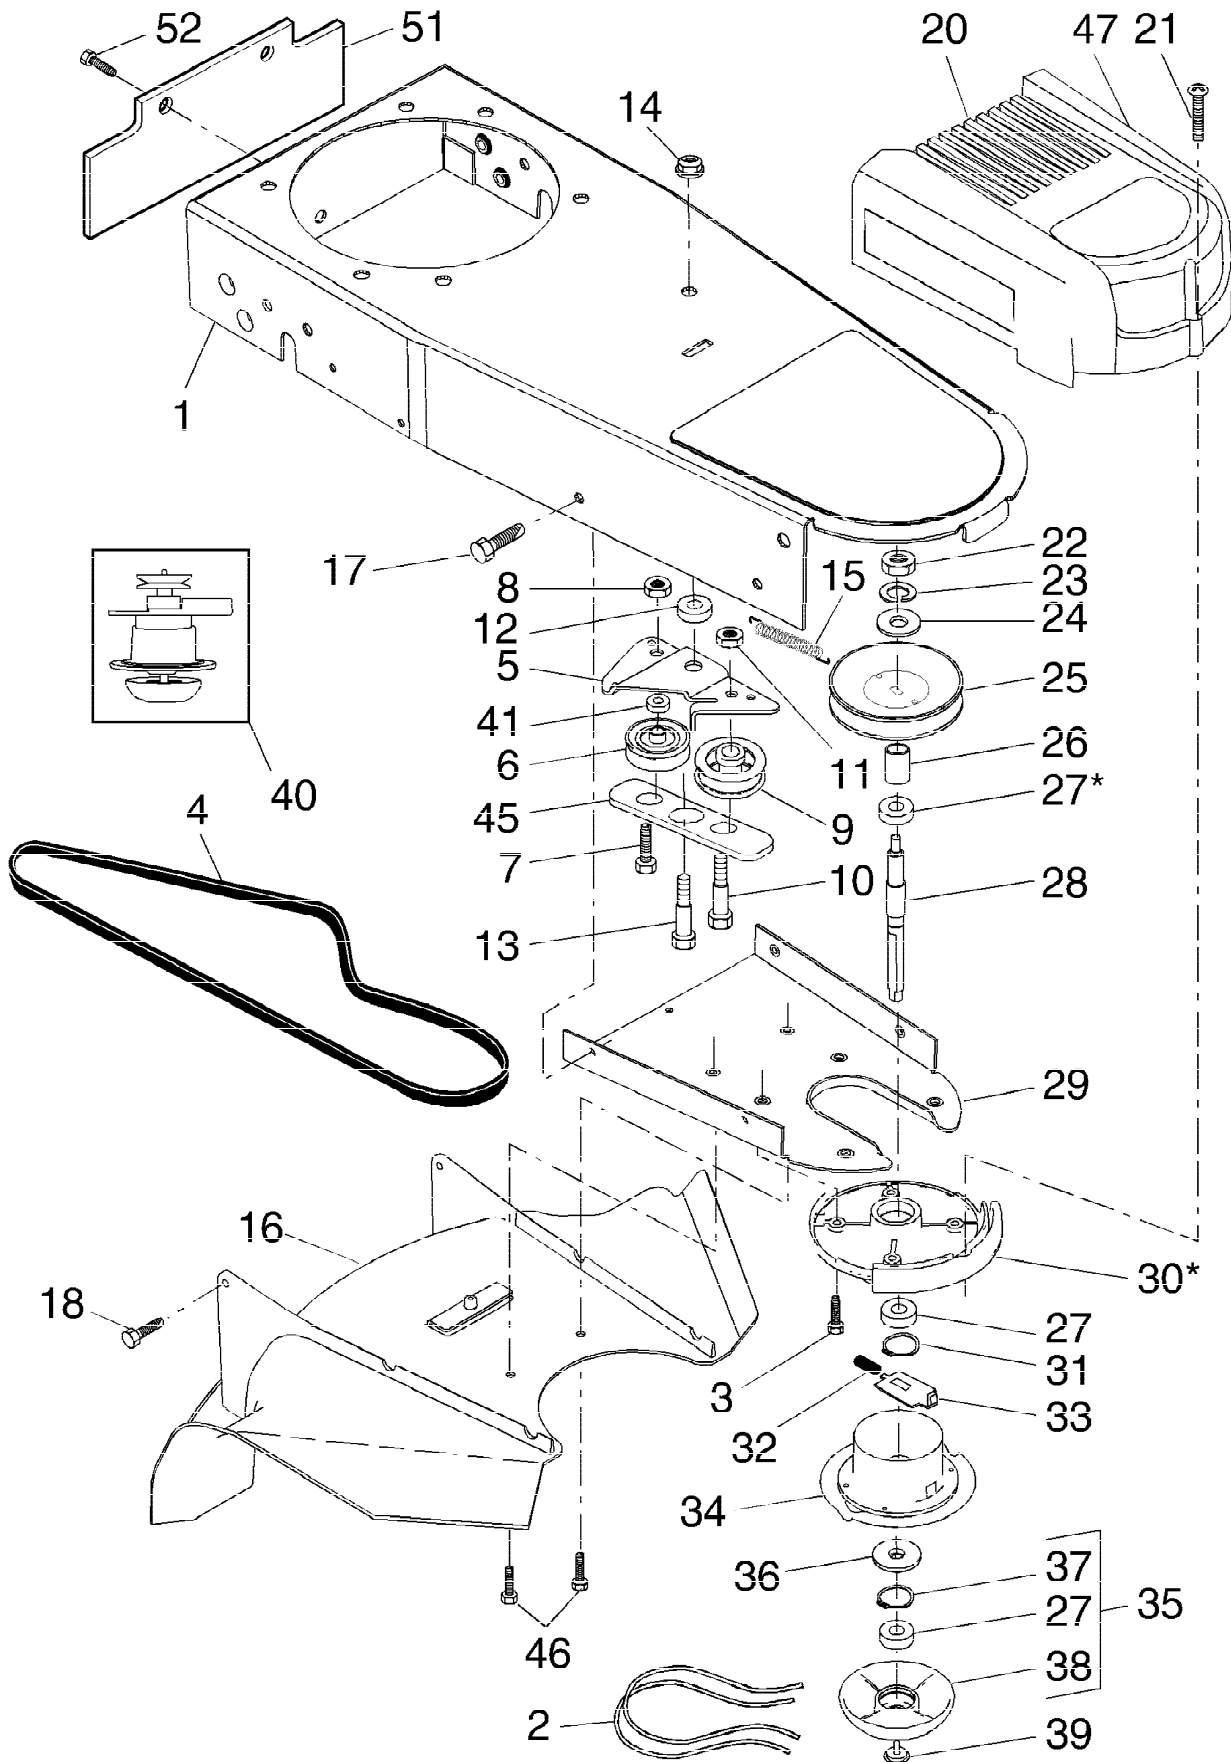

Ref #	Part Number	Qty	Description
1			Engine, Craftsman, Model Number LEV115
2	150406		Bolt, Engine Mounting 3/8-16
3	179466		Pulley, Engine
5	181701		Cover, Engine, with Screen
6	174274		Knob, Engine Cover
7	174030		Stud, Engine Cover
8	169821X479		Handle, Lower
9	150078		Screw, Hex Washer Head 5/16-18 x .75
10	169797X479		Handle, Upper
11	131959		Bolt, Handle
12	136376		Knob, Handle
16	179585		Guide, Rope
18	66426		Wire Tire
19	176983		Control Bar
20	174934		Throttle Control
21	158755		Screw, Hex Washer Head
22	169787		Axle Shaft Assembly
23	150078		Screw, Hex Washer Head 5/16-18 x .75
24	174751		Washer, Axle
26	174721		Wheel, 10 x 1.75
27	83923		Hex Flange Locknut 3/8-16
28	161699		Drive Control
29	174034		Decal, Warning
30	174723		Decal, Engine Cover
31	172221X479		Bracket, Axle Support
33	132004		Nut
34	86899X004		Bracket, Upstop
35	750634		Screw, Thd. Roll. #10-24 x 1/2
36	851084		Bolt, Hex Head
37	850263		Washer, Lock
38	851074		Washer, Flat, Hardened
39	57143		Washer, Wave
	177817		Operator's Manual
	182808		Repair Parts Manual