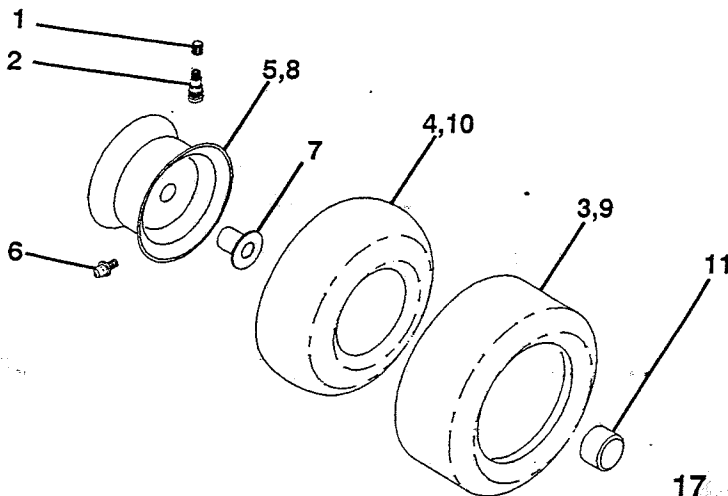

KEY NO.	PART NO.	DESCRIPTION
16	121250X	Spring Cprsn 1 27 Blk Pnt
17	123976X	Nut Lock 1/4 Lge Fig Gr 5 Zinc
18	74641008	Screw Sltd Pan Hd #10-32 x 1/2
19	73951000	Nut Keps #10-32 Unf
20	4171R	Clip Insulated 11/32 Mtg Hole
21	105529X	Bolt Shoulder 5/16-18 Unc Blkz
22	73680500	Nut Crown Lock 5/16-18
24	19171912	Washer 17/32 x 1-3/16 x 12 Ga
25	127018X	Bolt Shoulder 5/16-18 X .62
26	120068X	Knob Seat 1/2-13unc Blk
27	131772X	Spacer Pnt Seat
28	131771	Spacer Split

NOTE: All component dimensions given in U.S. inches
1 inch = 25.4 mm

REPAIR PARTS

12.5 HP 42" RIDING LAWN TRACTOR - - MODEL NUMBER YE12542A

DECALS

KEY NO.	PART NO.	DESCRIPTION	KEY NO.	PART NO.	DESCRIPTION
1	109821X	Decal Oper Instruction Eng/fr	8	120822X	Decal Caution English/french
2	129057	Decal Engine 12 5hp B&s	9	101892X	Decal Clutch/brake Eng/fr
3	123966X	Decal Hood Rh Yardpro 37 00	10	126192X	Decal Warn Def Eng/fr/dut/ger
4	123965X	Decal Hood Lh Yardpro 37 00	11	126196X	Decal Rotat Blades E/fr/ger/du
5	121549X	Decal Caution Battery Fr/ger	12	126194X	Decal Caut Deflect E/fr/ger/du
6	124051X	Decal Side Panel Lt12	13	125690X	Decal 100 DbA
7	123689X	Decal Fender Yard Pro	-	131603	Manual Oper Generic 42"eng/fr
			-	133350	Manual Parts

WHEELS & TIRES

KEY NO.	PART NO.	DESCRIPTION
1	59192	Cap Valve Tire
2	65139	Stem Valve
3	106222X	Tire F Ts 15 x 6 0 - 6 Service
4	59904	Tube Front (Service Item Only)
5	106732X361	Rim Asm 6"front Silver Service
6	278H	Fitting Grease (Front Wheel Only)
7	9040H	Bearing Flange (Front Wheel Only)
8	106108X361	Rim Asm 8"rear Silver Service
9	106268X	Tire R Ts 18x9 5-8 C Service
10	7152J	Tube Rear (Service Item Only)
11	104757X	Cap Axle Blk 1 50 x 1 00

NOTE: All component dimensions given in U.S. inches
1 inch = 25.4 mm

REPAIR PARTS

12.5 HP 42" RIDING LAWN TRACTOR - - MODEL NUMBER YE12542A

ENGINE

REPAIR PARTS

12.5 HP 42" RIDING LAWN TRACTOR

42" MOWER

REPAIR PARTS