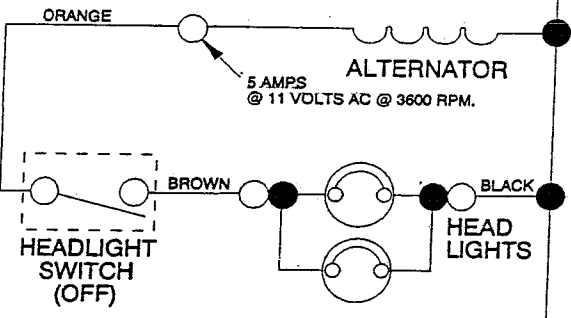

12.5 HP 42" RIDING LAWN TRACTOR - MODEL NUMBER YE12542A

SCHEMATIC

IGNITION SWITCH

POSITION	CIRCUIT
OFF	M + G
ON	B + L
START	B + S

NOTE
 YOUR TRACTOR IS EQUIPPED WITH A SPECIAL ALTERNATOR SYSTEM. THE LIGHTS ARE NOT CONNECTED TO THE BATTERY, BUT HAVE THEIR OWN ELECTRICAL SOURCE. BECAUSE OF THIS, THE BRIGHTNESS OF THE LIGHTS WILL CHANGE WITH ENGINE SPEED. AT IDLE THE LIGHTS WILL DIM. AS THE ENGINE IS SPEEDED UP, THE LIGHTS WILL BECOME THEIR BRIGHTEST.

WIRING INSULATED CLIPS

NOTE: If wiring insulated clips were removed for servicing of unit, they should be replaced to properly secure your wiring.

● NON-REMOVABLE CONNECTIONS ○ REMOVABLE CONNECTIONS

REPAIR PARTS

* Use In Various Combinations To Maintain Proper Clearances.

** Order Key Number 15

NOTE: All component dimensions given in U.S. inches
1 inch = 25.4 mm