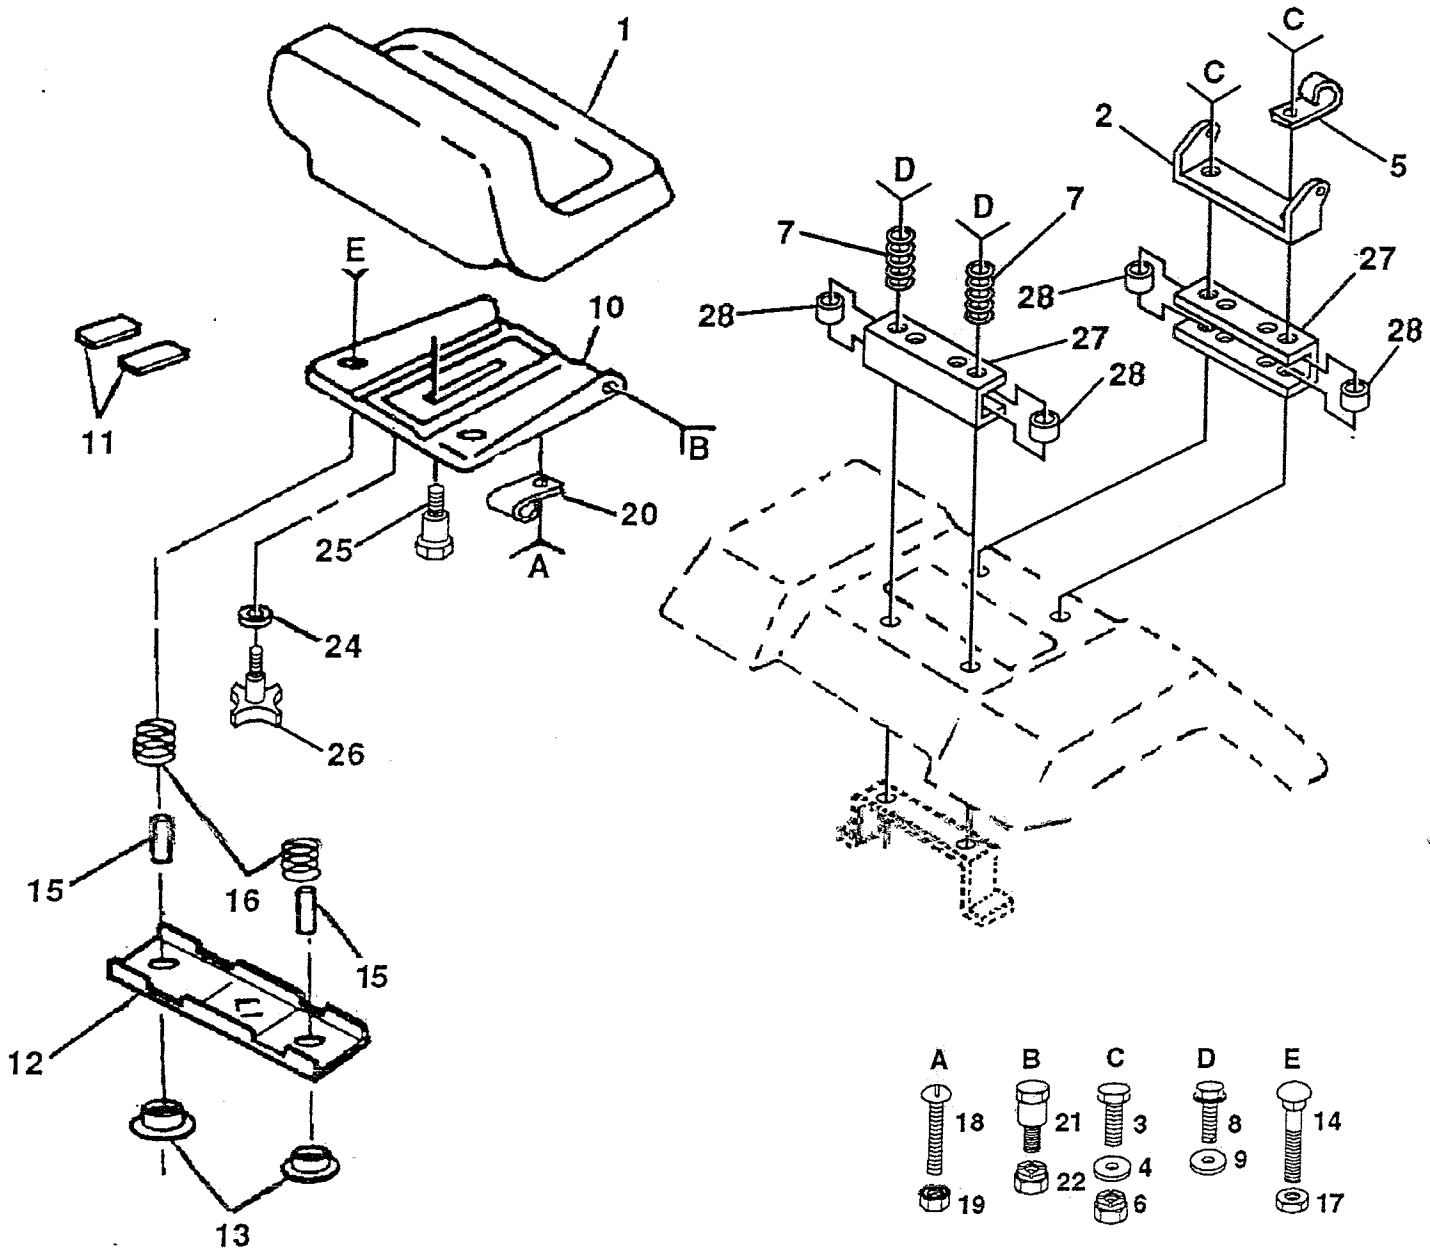

REPAIR PARTS

12.5 HP 42" RIDING LAWN TRACTOR -- MODEL NUMBER YE12542A

SEAT ASSEMBLY

KEY NO.	PART NO.	DESCRIPTION
1	127427	Seat V350 Blk/blk Std
2	126656X	Bracket Pnt Pivot Seat (blk)
3	74760640	Bolt-hex Fin 3/8-16unc x 2-1/2
4	19131210	Washer 13/32 X 3/4 X 10 Ga
5	2751R	Clip Line Fuel 13/32 Mtg Hole
6	73680600	Nut Crownlock 3/8-16 Unc
7	124181X	Spring Seat Cprsn 2 250 Blk Zi
8	17490640	Scr-hex Wsh Thdrol 3/8-16x2-1/
9	19131614	Washer 13/32 x 1 X 14 Ga
10	131541	Pan Pnt Seat (blk)
11	121251X	Strip Foam Gray Or Black
12	121246X	Bracket Pnt Mounting Switch
13	121248X	Bushing Snap Blk Nyl 50 Id
14	72050411	Bolt Rdhd Sht Nk 1/4-20x1-3/8
15	121249X	Spacer Split 28 x 88 Zinc

KEY NO.	PART NO.	DESCRIPTION
16	121250X	Spring Cprsn 1 27 Blk Pnt
17	123976X	Nut Lock 1/4 Lge Fig Gr 5 Zinc
18	74641008	Screw Sltd Pan Hd #10-32 x 1/2
19	73951000	Nut Keps #10-32 Unf
20	4171R	Clip Insulated 11/32 Mtg Hole
21	105529X	Bolt Shoulder 5/16-18 Unc Blkz
22	73680500	Nut Crown Lock 5/16-18
24	19171912	Washer 17/32 x 1-3/16 x 12 Ga
25	127018X	Bolt Shoulder 5/16-18 X .62
26	120068X	Knob Seat 1/2-13unc Blk
27	131772X	Spacer Pnt Seat
28	131771	Spacer Split

NOTE: All component dimensions given in U.S. inches
1 inch = 25.4 mm