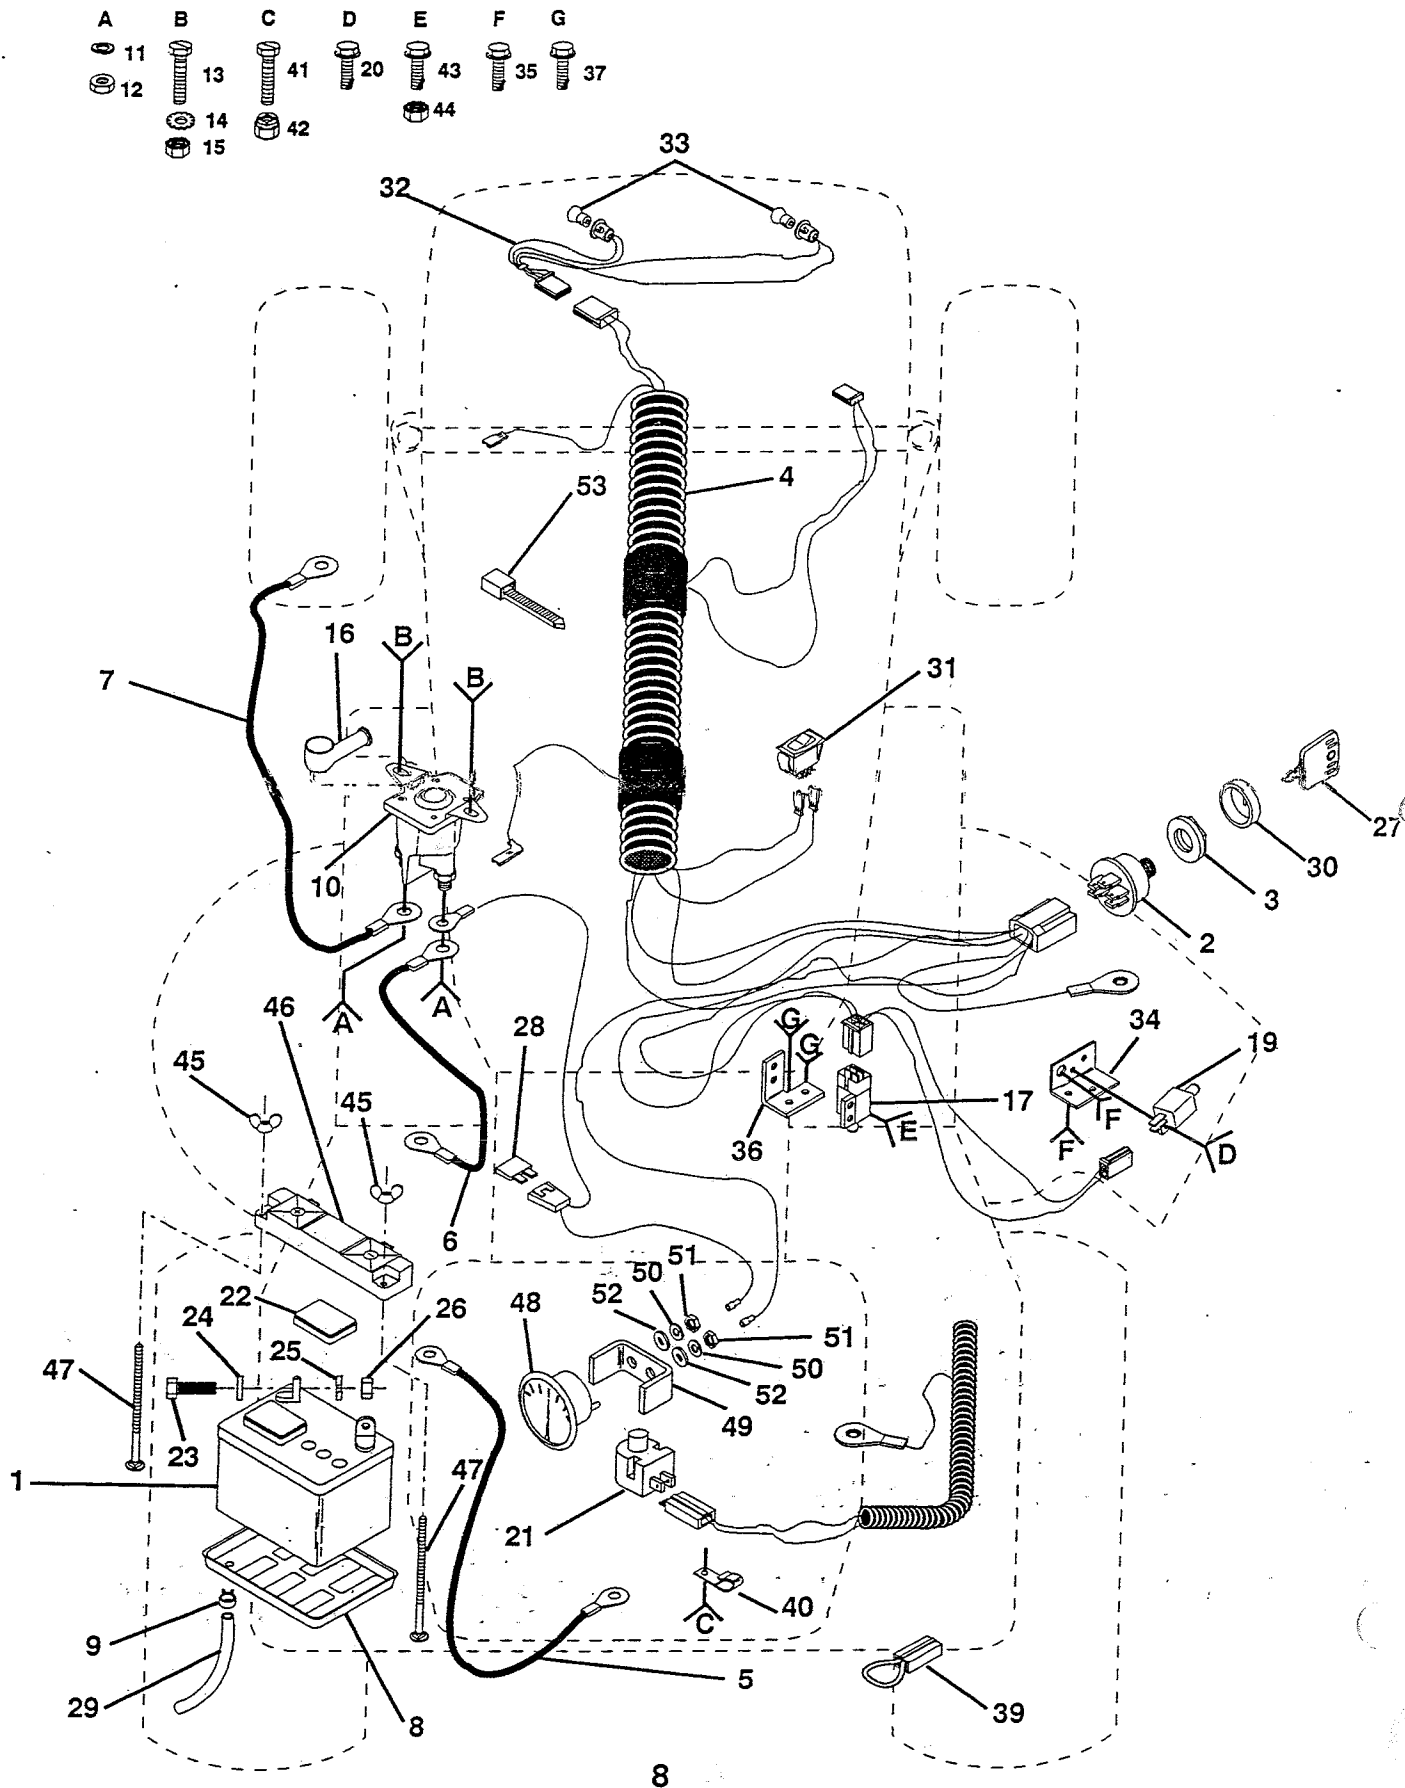

12.5 HP 42" RIDING LAWN TRACTOR - - MODEL NUMBER YE12542A

ELECTRICAL

REPAIR PARTS

12.5 HP 42" RIDING LAWN TRACTOR - - MODEL NUMBER YE12542A

ELECTRICAL

KEY NO.	PART NO.	DESCRIPTION
1	121265X	Battery 12 Volt 25 Amp
2	4406R	Switch Ign 5 Term Wo/wash/nut
3	124211X	Nut Ignition
4	132642	Harness Ign B&s Dash HI Amm
5	4207J	Cable Ground 6ga 12"black
6	4206J	Cable Battery 6ga 22" Red
7	4799J	Cable Battery 6ga 11red
8	7603J	Tray Battery 7 80 X 5 25 Blk
9	109596X	Clamp Hose Olive
10	109081X	Solenoid
11	10090400	Washer Lock 1/4
12	73350400	Nut Jam Hex 1/4-20 Unc
13	74780408	Bolt Fin Hex 1/4-20uncx1/2 Gr5
14	11050400	Washer Lock Ext Tooth 1/4
15	73510400	Nut Keps Hex 1/4-20 Unc
16	131563	Cover Terminal Red
17	109553X	Switch Interlock Clutch
	104445X	Switch Intlk Clutch Red 2 Term
20	17021008	Screw Tap Hex #10-24unc X 1/2
21	121305X	Switch Plunger Nc Gray
22	121264X	Caps Battery 20/25/30 Amp
23	74760412	Bolt Hex Hd 1/4-20unc X 3/4
24	19091016	Washer 9/32 X 5/8 X 16 Ga
25	10040400	Washer Lock Hvy Helical 1/4
26	73220400	Nut Fin Hex 1/4-20 Unc
27	122147X	Key Ign Molded Generic

KEY NO.	PART NO.	DESCRIPTION
28	108824X	Fuse 30 Amp Auto Green
29	7604J	Tube Plastic 24
30	123620X	Cover Sw Key Blk 1 25 Text Slit
31	110712X	Switch Light Blk Blk Red
32	127441X	Harness Socket Light
33	7662J	Bulb, Light # 1141
34	108236X	Bracket Switch Clutch
35	17021008	Screw Hex Tapping # 10-24 X 1/2
36	130890	Bracket Switch Interlock
37	17021008	Screw Hex Tapping # 10-24 X 1/2
39	102501X	Loop Wire 16 Ga White/red
40	235R	Clip Insulator 3/8 X 9/32 Slot
41	74780408	Bolt Fin Hex 1/4-20uncx1/2 Gr5
42	73680400	Nut Crownlock 1/4-20 Unc
43	71031008	Screw Hex Washer
44	73951000	Nut Keps # 10-32
45	123198X	Nut Plastic Locking Wng 1/4-20
46	102476X	Guard Terminal Blk
47	72240460	Bolt Rdhd Sqnk 1/4-20 X 7-1/2
48	9433R	Ammeter Round 15 Amp
49	131708	Bracket Ammeter 2 242 X 1 180
50	10101000	Washer Lock
51	73911000	Nut
52	19070818	Washer 7/32 X 1/2 X 18 Ga
53	7192J	Tie Cable