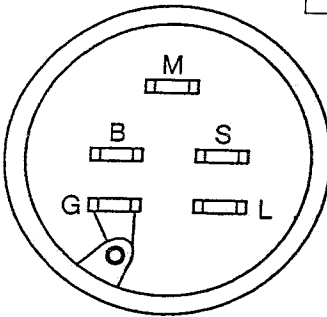

12.5 HP 42" RIDING LAWN TRACTOR - MODEL NUMBER YE12542A

SCHEMATIC

IGNITION SWITCH

POSITION	CIRCUIT
OFF	M + G
ON	B + L
START	B + S

NOTE
 YOUR TRACTOR IS EQUIPPED WITH A SPECIAL ALTERNATOR SYSTEM. THE LIGHTS ARE NOT CONNECTED TO THE BATTERY, BUT HAVE THEIR OWN ELECTRICAL SOURCE. BECAUSE OF THIS, THE BRIGHTNESS OF THE LIGHTS WILL CHANGE WITH ENGINE SPEED. AT IDLE THE LIGHTS WILL DIM. AS THE ENGINE IS SPEEDED UP, THE LIGHTS WILL BECOME THEIR BRIGHTEST.

* Use In Various Combinations To Maintain Proper Clearances.

** Order Key Number 15

NOTE: All component dimensions given in U.S. inches
1 inch = 25.4 mm