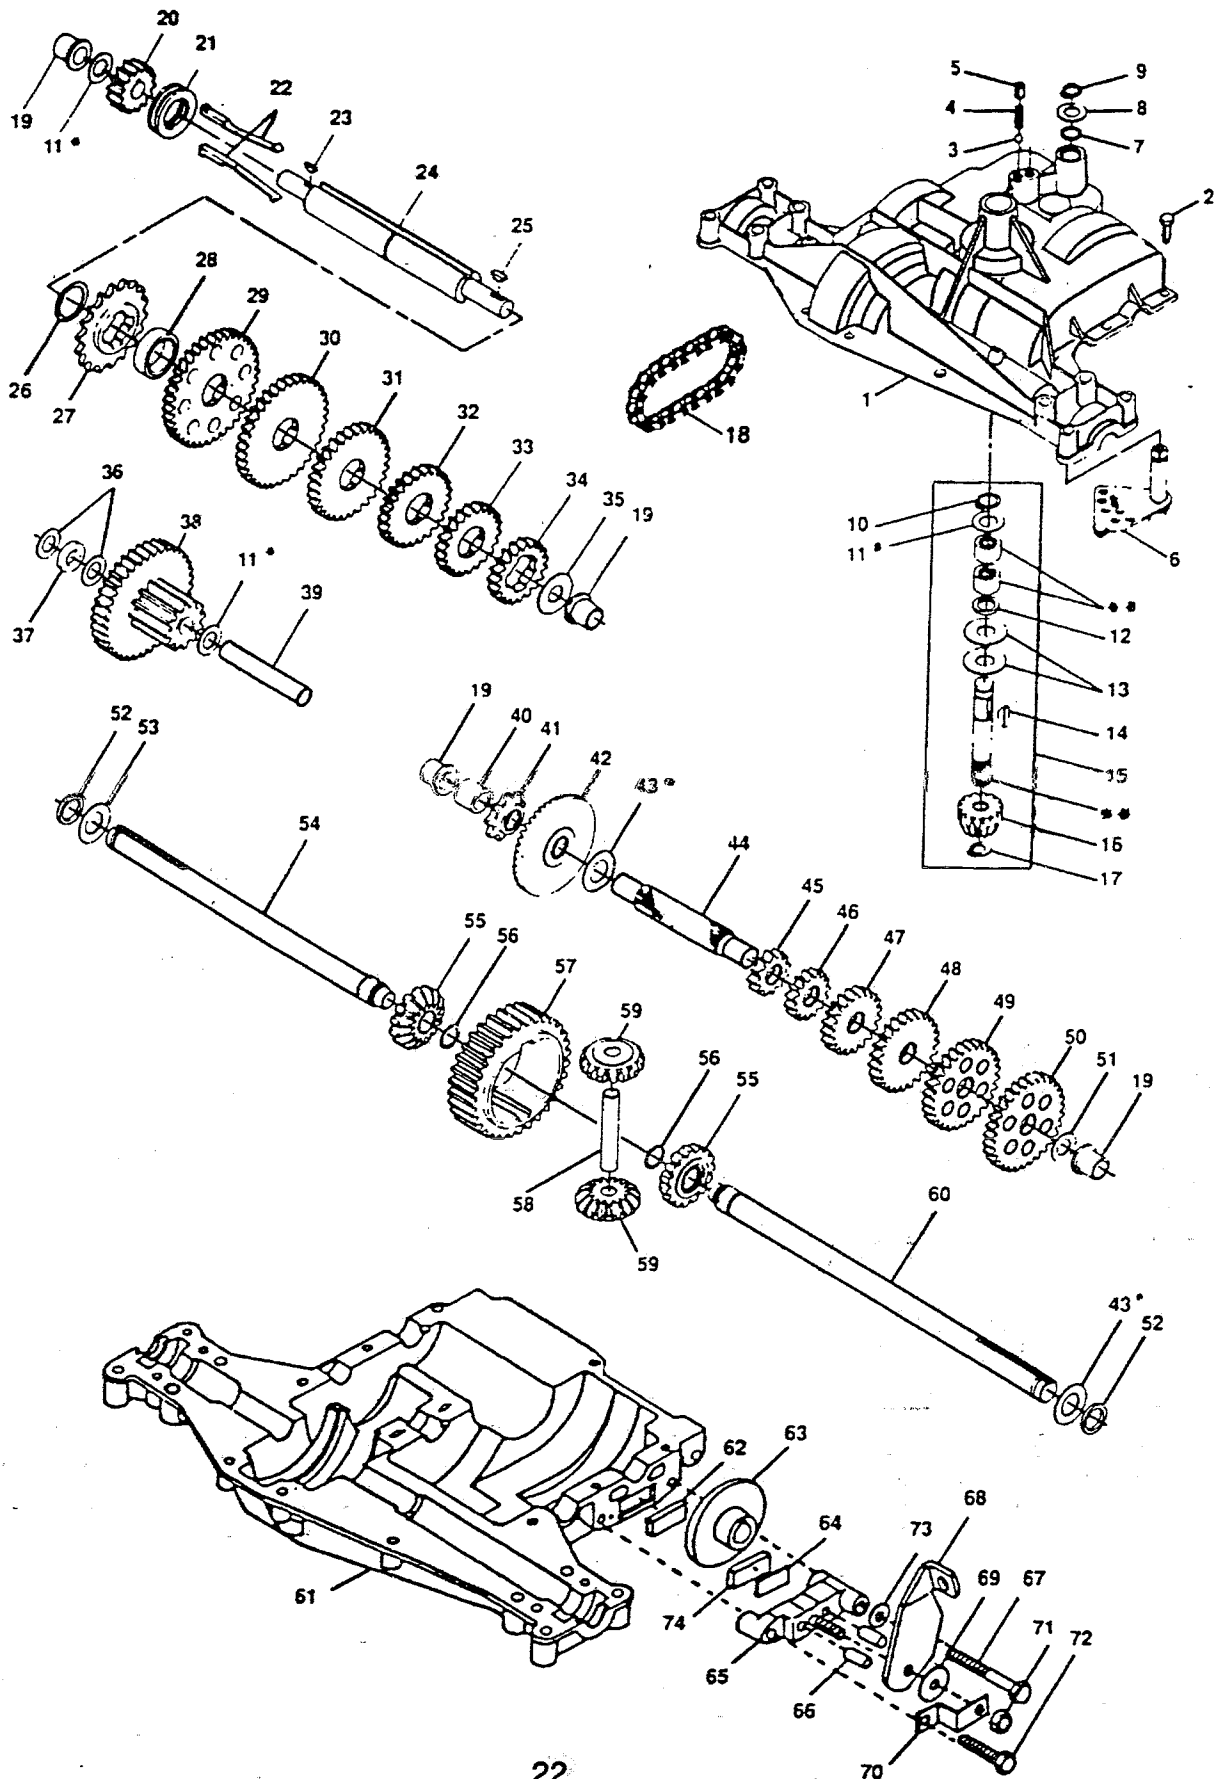

REPAIR PARTS

12.5 HP 42" RIDING LAWN TRACTOR - - MODEL NUMBER YE12542A

42" MOWER

KEY NO.	PART NO.	DESCRIPTION	KEY NO.	PART NO.	DESCRIPTION
1	130970	Deck Asm Mower 42"	49	133940	Roller Asm Cam Follower 42"dec
2	130969	V-belt Mower 42" 92 40	50	69180	Nut Lock Esna #10-24 Unc
3	110485X	Bearing Ball Mandrel	51	105529X	Bolt Shoulder 5/16-18 Unc Blkz
4	128774	Housing Mandrel Vented(machd)	52	131845	Arm Asm Pad Brake
5	133172	Shaft Asm Mandrel Vented	53	133944	Washer Hardened Smaller
6	129895	Bearing Ball #6204 (mandrel)	54	131335	Spring Extension
7	127843	Blade Mower High Perf 42"	55	133551	Rod Pivot W/nibs
8	129962	Washer Hard Blade Mower Vented	56	76020312	Pin Cotter 3/32 x 3/4 Cad
9	10030600	Washer Lock Hvy 3/8 Unplated	57	133504	Rod Clutch Secondary W/nibs
10	850857	Bolt 3/8-24x1 25 Gr8 Patched	58	131857	Guard Mandrel Lh 42"
11	128961	Stripper Mower Vented	59	133550	Rod Clutch Primary W/nibs
12	130968	Shield Deflector 42" Black	60	73350600	Nut Hex Jam 3/8-16 Unc
13	121980X	Rod Hinge Brt/blk Zinc 5 75 Lg	61	133205	Trunnion Adj 3/8-16 Unc x 1 30
14	131267	Bracket Deflector Mower 42"	62	4497H	Spring Retainer 1 Zinc/cad
15	110452X	Nut Push Phos & Oil	63	17720410	Screw Hex Thd Cut 1/4-20x5/8 T
16	123713X	Spring Torsion Deflector 2 52	64	127498	Bushing 747 Od x 794 Lg Brass
17	19111016	Washer 11/32 x 5/8 x 16 Ga	65	131870	Spring Return
18	105304X	Cap Sleeve 80x 112 Blk Mower	66	127847	Arm Clutch Secondary
19	73680500	Nut Crown Lock 5/16-18	67	128903	Bolt Shoulder 3/8-16 Unc 1 44
20	72140506	Bolt Rdhd Sqnk 5/16-18 x 3/4	68	12000029	Ring Klip #t5304-75
21	4939M	Retainer Spring	69	121748X	Washer 25/32 x 1 5/8 x 16ga
22	127218	Link Front	70	127845	Keeper Spring 4 000
23	73350800	Nut Jam Hex 1/2-13 Unc	71	132044	Cover Handle Round Black 5 25
24	130171	Trunnion Blk Zinc	72	131813	Lever Asm Clutch Primary Yp
25	73800800	Nylon Washer Ins Nut 1/2-13 x 1/2-13	73	128759	Spring Clutch Mower 2 750 Zinc
26	127224	Link Lift Rh Blk Zinc 6 894 Lt	74	12000022	Ring E Truarc #5133-87
27	128763	Pin Spring Slted 5/16 x 750	75	19292016	Washer 29/32 x 1-1/4 x 16 Ga
28	130832	Arm Suspension Rear	76	131874X	Shaft Asm Lift Yp Lt
29	127223	Link Lift Lh Blk Zinc 7 789 Lt	77	121718X	Lever Asm Pnt Lift
30	73360700	Nut Hex Jam Asf 7/16-20unf	78	23180606	Screw Set Hex Skt 3/8-16 x 3/8
31	110447X	Trunnion Lift W/ 451/ 461 Id	79	121719X	Rod Asm Lever
32	73710700	Nut Crownlock Jam 7/16-20 Unf	80	2876H	Spring 2-1/8
33	133886	Arm Asm Idler 42"	81	122364X	Plunger Lever Lift
34	78158	Bolt 5/16-18 x 1 25 T/t	82	124526X	Button Plunger Black
35	129963	Washer Spacer Mower Vented	83	109413X	Grip Handle Bicycle Matte Blk
36	129861	Pulley Mandrel 42"	84	110810X	Trunnion Dp Stop Dbl Thds Plt
37	73050900	Nut 9/16top Lock Flng Oil Dip	85	19151216	Washer 15/32 x 3/4 x 16ga
38	72110614	Bolt Rdhd 3/8-16uncx1-3/4 Gr5	86	12000037	Ring Klip #t5304-37
39	133943	Washer Hardened	87	110807X	Nut Special
40	131494	Pulley Idler Flat	88	19131016	Washer 13/32 x 5/8 x 16 Ga
41	122052X	Spacer Retainer Pm Mower	89	76020308	Pin Cotter 3/32 x 1/2
42	19131612	Washer 13/32 x 1 x 12 Ga	90	110729X	Rod Adj Lift Zinc 9 00 Wrk Lg
43	133502	Spacer Arm Idler Upper Hdn 42"	91	100734K	Knob Infinite 3/8-16 Unc Black
44	133503	Stiffener Arm Idler Upper 42"	92	134753	Stiffener Bracket
45	73680600	Nut Crownlock 3/8-16 Unc	93	8330H	Key Woodruff 1/4 x 1
46	72110618	Bolt Rdhd Sqnk 3/8-16 x 2-1/4	-	132711	Deck Serv 42"hp Mech E/f/g/d
47	133835	Fastner Christmas Tree			
48	131340	Bolt Shldr 10-24 Zinc Gr 5 42"			

NOTE: All component dimensions given in U.S. inches
1 inch = 25.4 mm

REPAIR PARTS

12.5 HP 42" RIDING LAWN TRACTOR - - MODEL NUMBER YE12542A

FOOTE/DANA TRANSAXLE - MODEL NUMBER 4360-07

TRANSAXLE