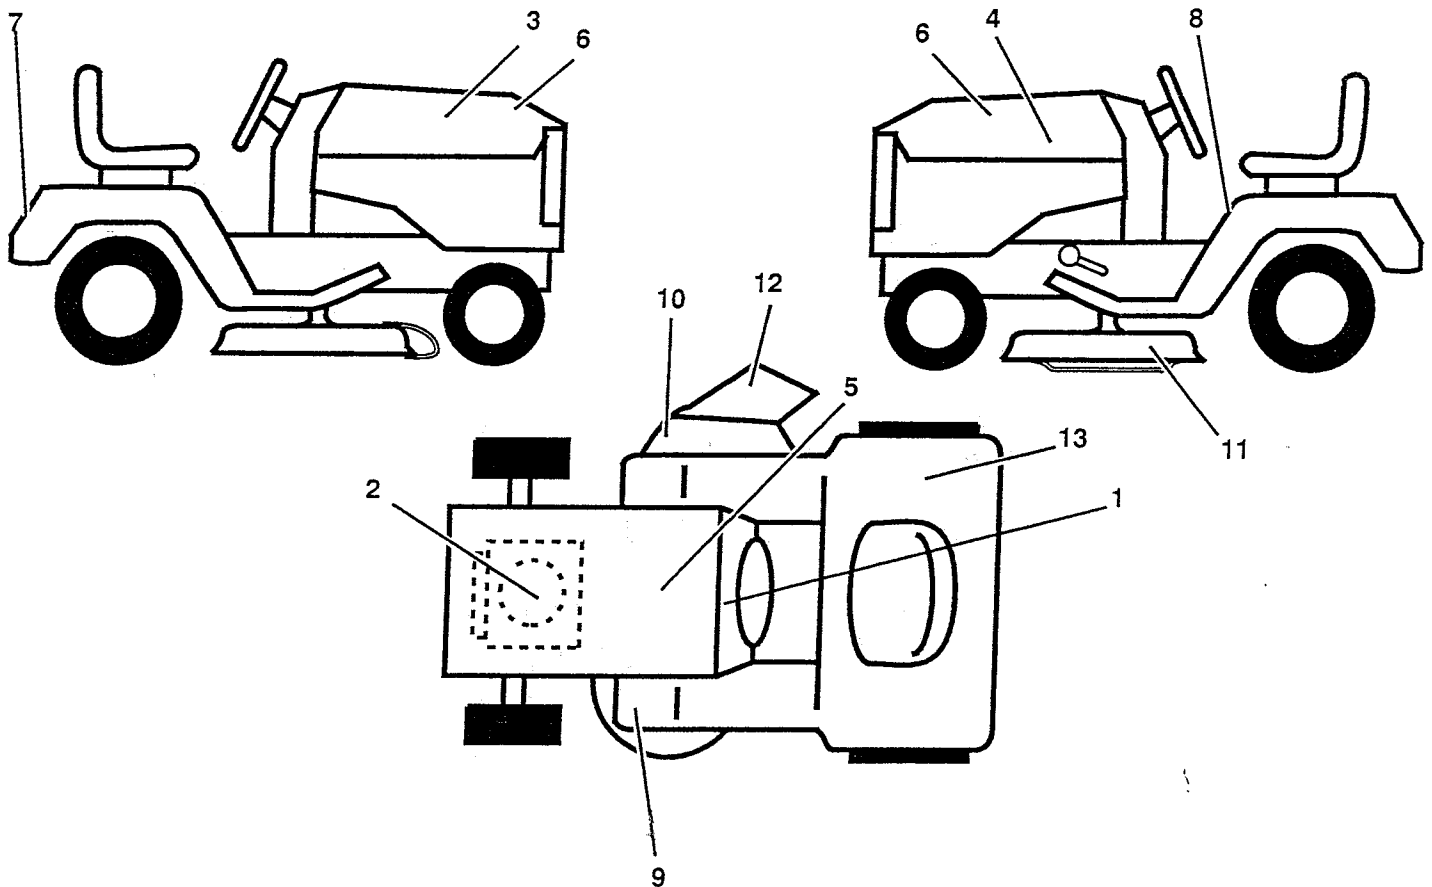

REPAIR PARTS

12.5 HP 42" RIDING LAWN TRACTOR - - MODEL NUMBER YE12542A

DECALS

KEY NO.	PART NO.	DESCRIPTION	KEY NO.	PART NO.	DESCRIPTION
1	109821X	Decal Oper Instruction Eng/fr	8	120822X	Decal Caution English/french
2	129057	Decal Engine 12 5hp B&s	9	101892X	Decal Clutch/brake Eng/fr
3	123966X	Decal Hood Rh Yardpro 37 00	10	126192X	Decal Warn Def Eng/fr/dut/ger
4	123965X	Decal Hood Lh Yardpro 37 00	11	126196X	Decal Rotat Blades E/fr/ger/du
5	121549X	Decal Caution Battery Fr/ger	12	126194X	Decal Caut Deflect E/fr/ger/du
6	124051X	Decal Side Panel Lt12	13	125690X	Decal 100 DbA
7	123689X	Decal Fender Yard Pro	-	131603	Manual Oper Generic 42"eng/fr
			-	133350	Manual Parts