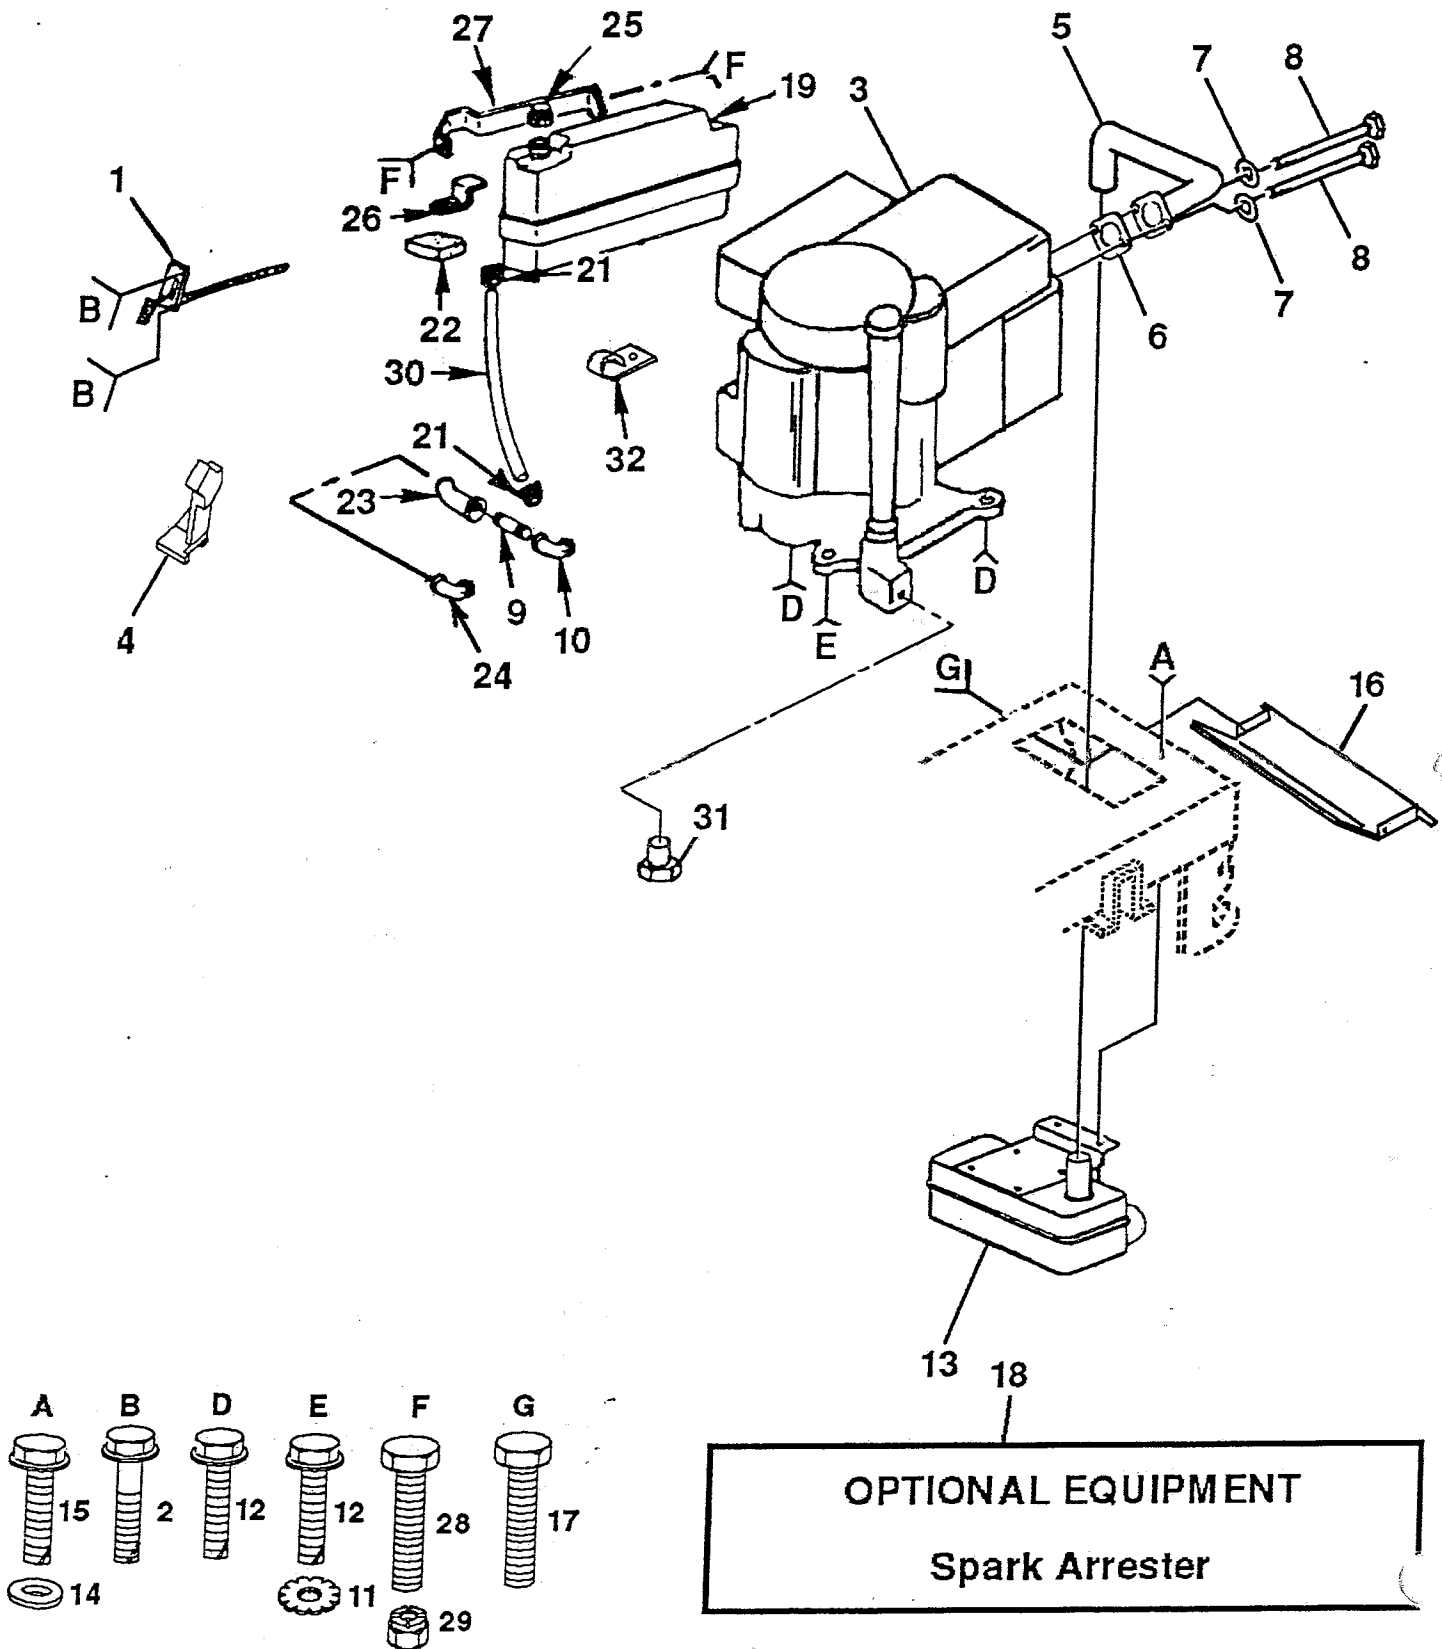

KEY NO.	PART NO.	DESCRIPTION
16	121250X	Spring Cprsn 1 27 Blk Pnt
17	123976X	Nut Lock 1/4 Lge Fig Gr 5 Zinc
18	74641008	Screw Sltd Pan Hd #10-32 x 1/2
19	73951000	Nut Keps #10-32 Unf
20	4171R	Clip Insulated 11/32 Mtg Hole
21	105529X	Bolt Shoulder 5/16-18 Unc Blkz
22	73680500	Nut Crown Lock 5/16-18
24	19171912	Washer 17/32 x 1-3/16 x 12 Ga
25	127018X	Bolt Shoulder 5/16-18 X .62
26	120068X	Knob Seat 1/2-13unc Blk
27	131772X	Spacer Pnt Seat
28	131771	Spacer Split

WHEELS & TIRES

KEY NO.	PART NO.	DESCRIPTION
1	59192	Cap Valve Tire
2	65139	Stem Valve
3	106222X	Tire F Ts 15 x 6 0 - 6 Service
4	59904	Tube Front (Service Item Only)
5	106732X361	Rim Asm 6"front Silver Service
6	278H	Fitting Grease (Front Wheel Only)
7	9040H	Bearing Flange (Front Wheel Only)
8	106108X361	Rim Asm 8"rear Silver Service
9	106268X	Tire R Ts 18x9 5-8 C Service
10	7152J	Tube Rear (Service Item Only)
11	104757X	Cap Axle Blk 1 50 x 1 00

NOTE: All component dimensions given in U.S. inches
1 inch = 25.4 mm

REPAIR PARTS

12.5 HP 42" RIDING LAWN TRACTOR - - MODEL NUMBER YE12542A

ENGINE

REPAIR PARTS

12.5 HP 42" RIDING LAWN TRACTOR

42" MOWER

REPAIR PARTS