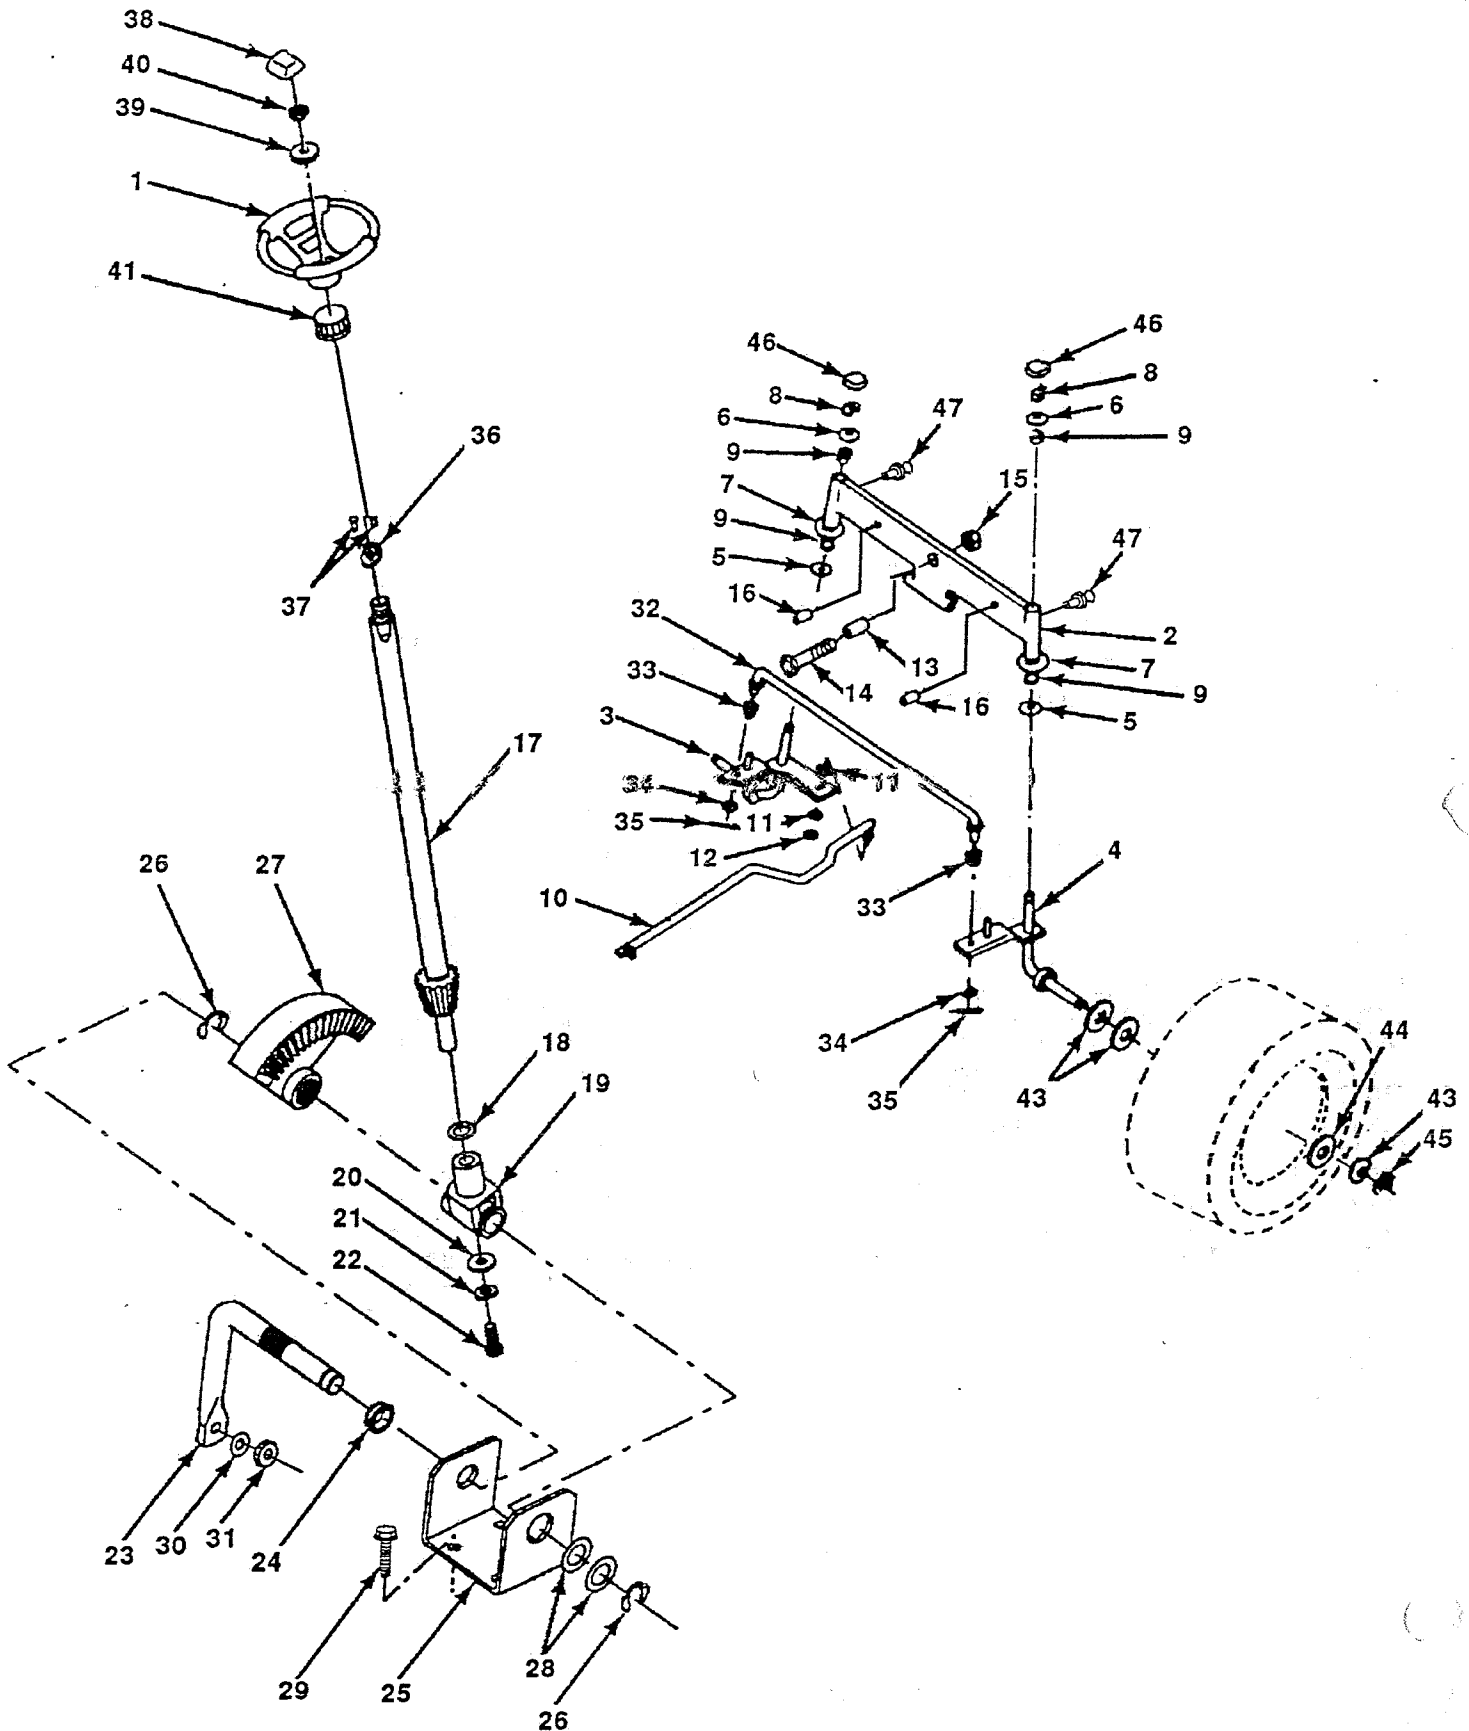

REPAIR PARTS

12.5 HP 42" RIDING LAWN TRACTOR - - MODEL NUMBER YE12542A

STEERING ASSEMBLY

REPAIR PARTS

12.5 HP 42" RIDING LAWN TRACTOR - - MODEL NUMBER YE12542A

STEERING ASSEMBLY

KEY NO.	PART NO.	DESCRIPTION
1	121472X	Wheel Steering Auto Black
2	133988	Axle Asm W/fittings Front
3	130460	Spindle Asm Lh
4	130459	Spindle Asm Rh
5	6266H	Bearing Race Thrust Harden
6	121748X	Washer 25/32 x 1-5/8 x 16 Ga
7	19272016	Washer 27/32 x 1-1/4 x 16 Ga
8	12000029	Ring Klip #T5304-75
9	3366R	Bearing Col Strg Blk
10	130468	Link Drag Sol Ball Jt 20 064
11	10040600	Washer Lock Hvy Hlcl Spr 3/8
12	73610600	Nut Fin Hex 3/8-24 Unf
13	110438X	Spacer Bearing Axle Front
14	74011056	Bolt Hex 5/8-11 Unc x 3-1/2
15	73601000	Nut Hex Jam Lk W/wh 5/8-11 Unc
16	132624	Pin Axle 5/8 x 1 55/1 54 Lg
17	128758	Shaft Asm Strg 18 31x3/4 Yp Lt
18	57079	Washer Thrust 515x 750x 033
19	124035X	Support Shaft
20	126684X	Washer Shim 1/4 x 5/8 x .062
21	10040400	Washer Lock Hvy Helical 1/4
22	71070410	Screw Hex Socket 1/4-20 x 5/8
23	127501	Shaft Asm Pittman
24	109816X	Nyliner Snap In
25	124036X	Bracket Steering
26	12000029	Ring Klip #t5304-75
27	124034X	Gear Sector
28	6266H	Bearing Race Thrust Harden
29	17490612	Screw Thdrol 3/8-16x3/4 Ty-tt
30	10040600	Washer Lock Hvy Hlcl Spr 3/8
31	73610600	Nut Fin Hex 3/8-24 Unf
32	130465	Rod Tie Wire Form 19 75 Mech
33	120754X	Bushing Rod Tie Blk Lt
34	19131416	Washer 13/32 x 7/8 x 16ga
35	76020412	Pin Cotter 1/8 x 3/4 Cad
36	1554J	Bushing Strg Blk 742/747 Id
37	17431008	Screw Slftp #10-16 x 1/2 Ty-b
38	121584X	Insert Cap Strg Wh Au Y P Blk
39	100712K	Washer 53 x 2 25 x 160 Zinc
40	73940800	Nut Hex Jam Toplock 1/2-20 Unf
41	100711L	Adapter Wheel Strg 758/ 753id
43	121749X	Washer 25/32 x 1 1/4 x 16 Ga
44	121748X	Washer 25/32 x 1 5/8 x 16ga
45	12000029	Ring Klip #t5304-75
46	121232X	Cap Spindle Fr Top Blk
47	6855M	Fitting Grease

NOTE: All component dimensions given in U.S. inches
1 inch = 25.4 mm