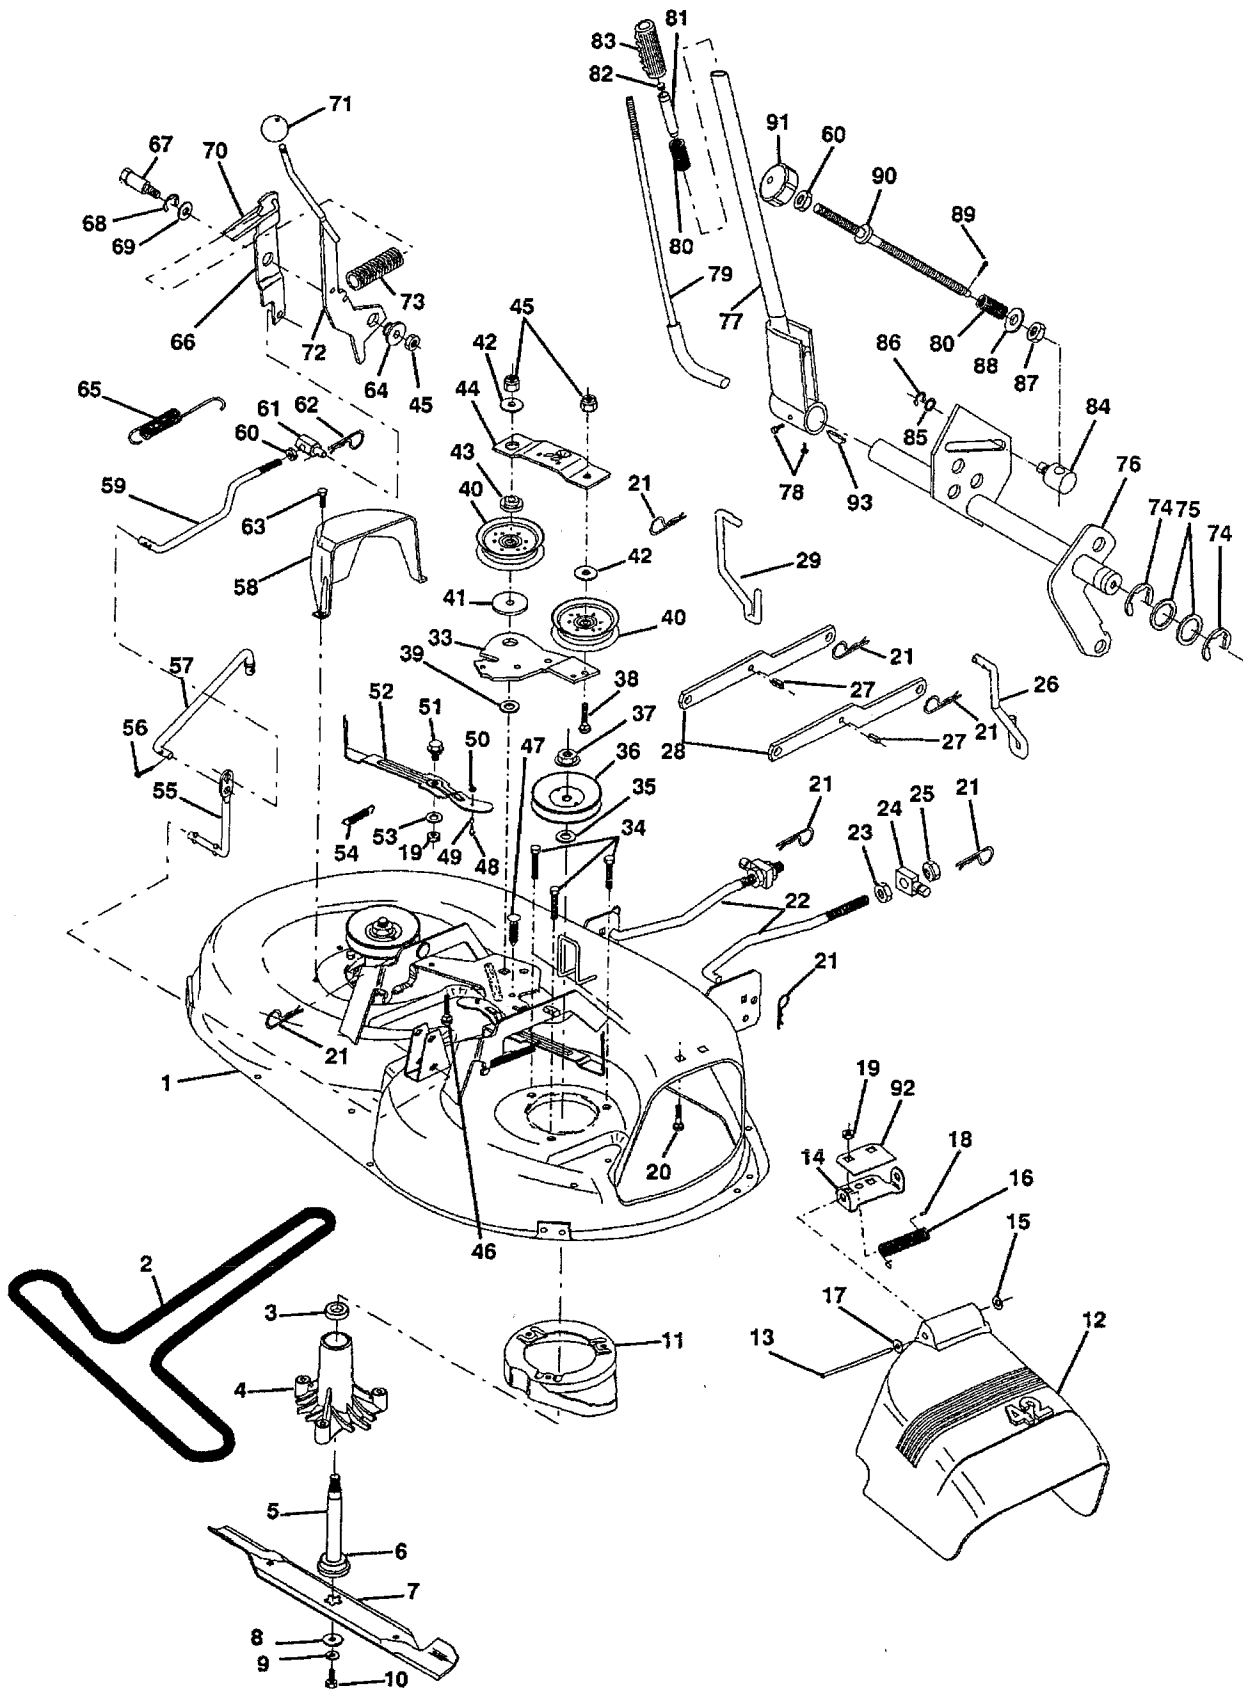

WHEELS & TIRES

KEY NO.	PART NO.	DESCRIPTION
1	59192	Cap Valve Tire
2	65139	Stem Valve
3	106222X	Tire F Ts 15 x 6 0 - 6 Service
4	59904	Tube Front (Service Item Only)
5	106732X361	Rim Asm 6"front Silver Service
6	278H	Fitting Grease (Front Wheel Only)
7	9040H	Bearing Flange (Front Wheel Only)
8	106108X361	Rim Asm 8"rear Silver Service
9	106268X	Tire R Ts 18x9 5-8 C Service
10	7152J	Tube Rear (Service Item Only)
11	104757X	Cap Axle Blk 1 50 x 1 00

NOTE: All component dimensions given in U.S. inches
1 inch = 25.4 mm

REPAIR PARTS

12.5 HP 42" RIDING LAWN TRACTOR - - MODEL NUMBER YE12542A

ENGINE

REPAIR PARTS

12.5 HP 42" RIDING LAWN TRACTOR

42" MOWER

REPAIR PARTS