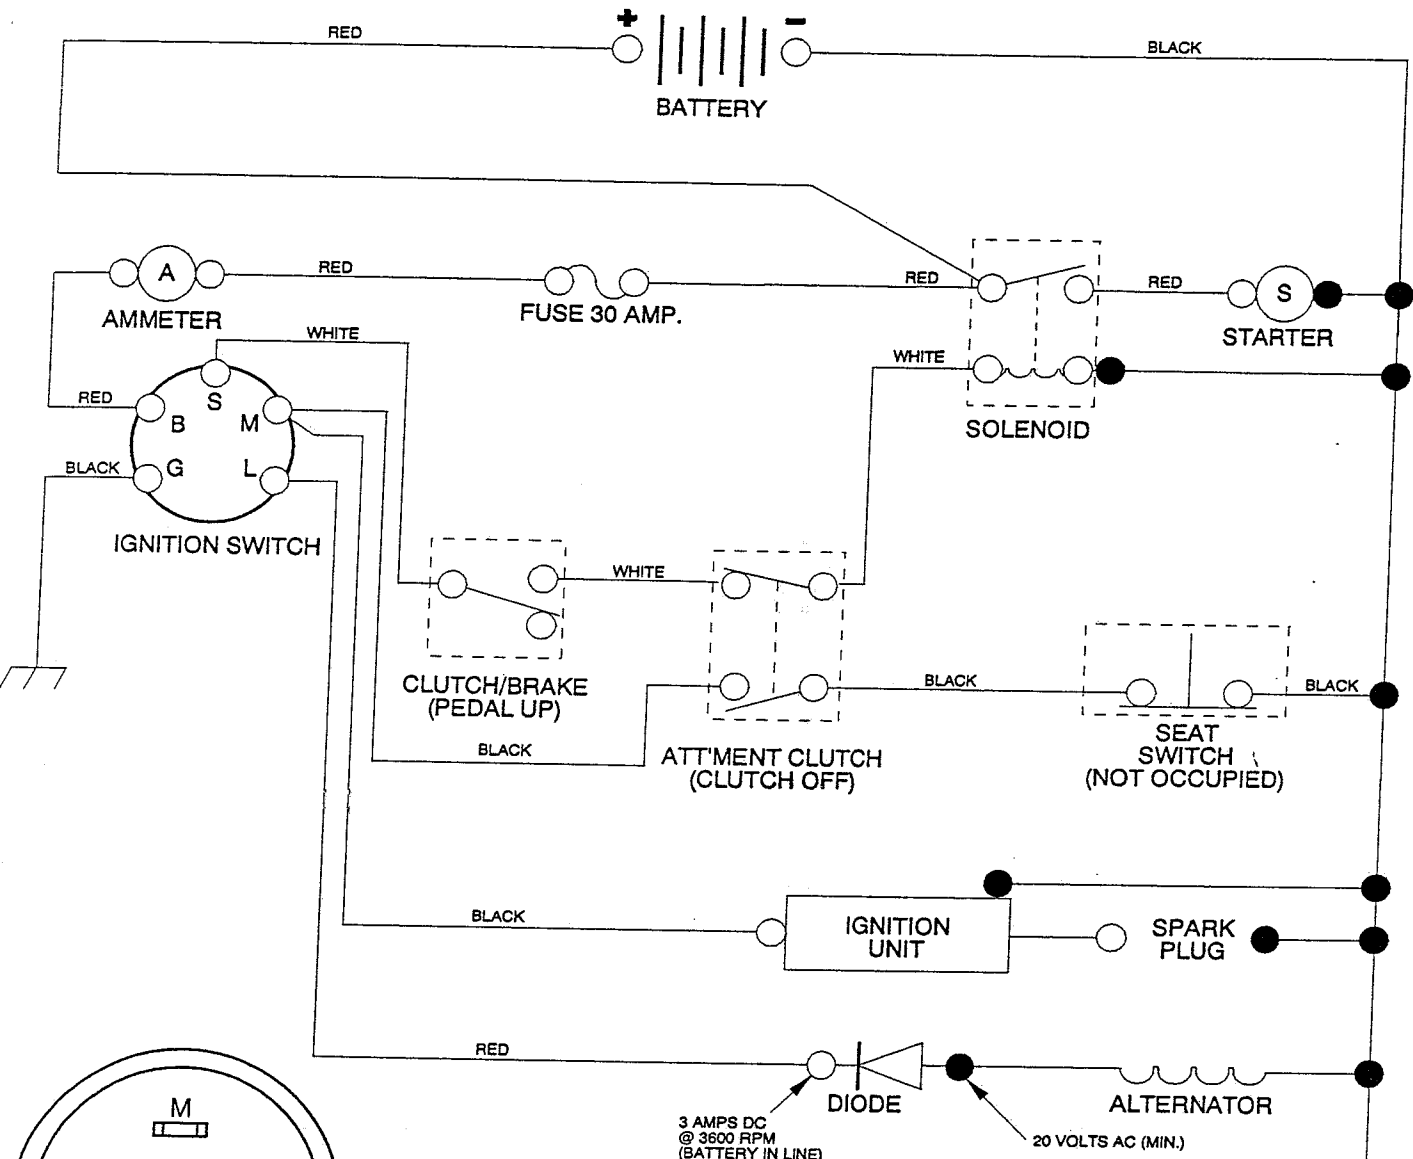

12.5 HP 42" RIDING LAWN TRACTOR - MODEL NUMBER YE12542A

SCHEMATIC

IGNITION SWITCH

POSITION	CIRCUIT
OFF	M + G
ON	B + L
START	B + S

NOTE
 YOUR TRACTOR IS EQUIPPED WITH A SPECIAL ALTERNATOR SYSTEM. THE LIGHTS ARE NOT CONNECTED TO THE BATTERY, BUT HAVE THEIR OWN ELECTRICAL SOURCE. BECAUSE OF THIS, THE BRIGHTNESS OF THE LIGHTS WILL CHANGE WITH ENGINE SPEED. AT IDLE THE LIGHTS WILL DIM. AS THE ENGINE IS SPEEDED UP, THE LIGHTS WILL BECOME THEIR BRIGHTEST.