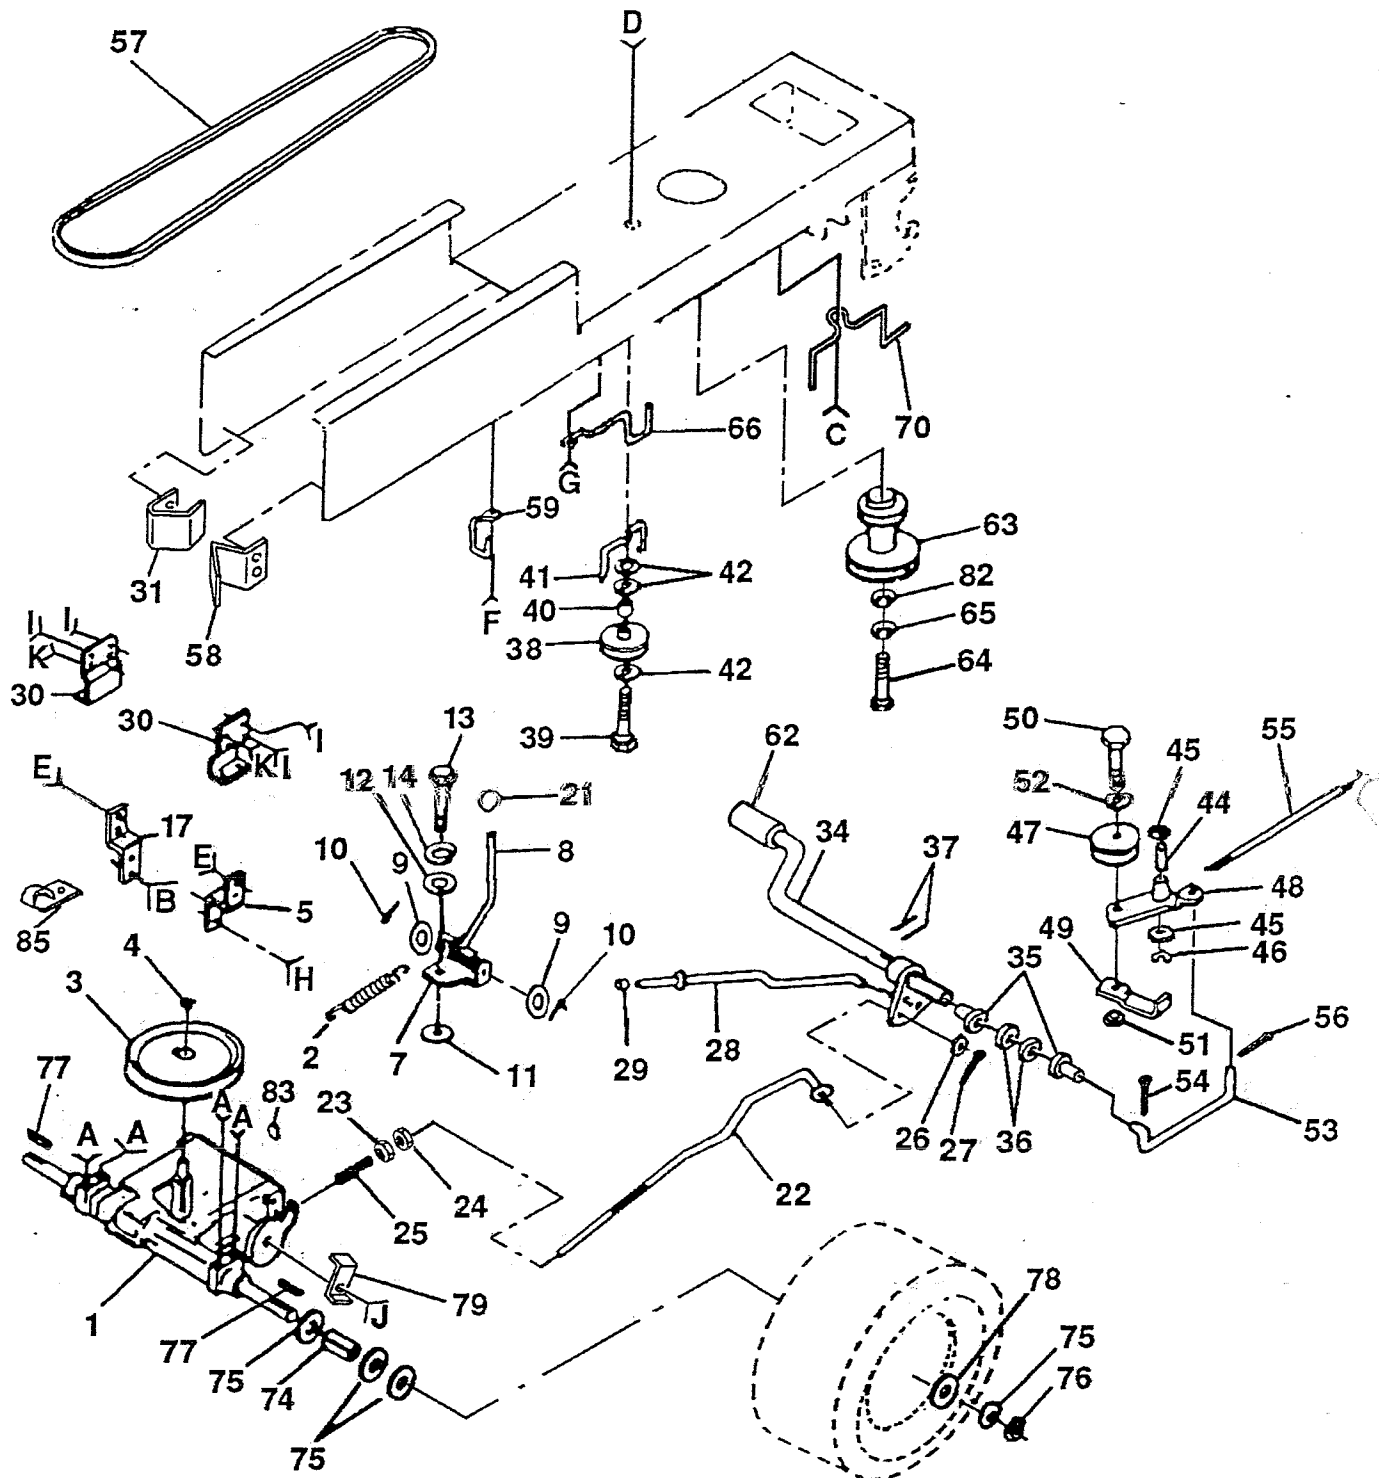

REPAIR PARTS

12.5 HP 42" RIDING LAWN TRACTOR -- MODEL NUMBER YE12542A

DRIVE

A	B	C	D	E	F	G	H	I	J	K
15	6	71	43	18	61	67	20	32	80	84
16		72		19	60	68		33	81	
		73			69					

REPAIR PARTS

12.5 HP 42" RIDING LAWN TRACTOR - - MODEL NUMBER YE12542A

DRIVE

KEY NO.	PART NO.	DESCRIPTION
1	120898X	Transaxle 6sp D 18" T. S/SHF
2	110422X	Spring Return Brake
3	123666X	Pulley Transaxle 18"tires
4	12000028	Ring Retainer # 5100-62
5	121520X	Strap Torque Rh Pnt Blk
6	17490512	Screw Thdrol 5/16-18 x 3/4 Tyt
7	130802	Plate Pnt Shifter
8	131679	Rod Shf Sdl LT/YT
9	19151216	Washer 15/32 x 3/4 x 16ga
10	76020416	Pin Cotter 1/8 x 1 Cad
11	105701X	Washer Plate Shf 388 Sq Hole
12	19091210	Washer 9/32 x 3/4 x 10 Ga
13	71040412	Bolt Fin Hex 1/4-28unfx3/4 Gr8
14	10040400	Washer Lock Hvy Helical 1/4
15	74760540	Bolt Fin Hex 5/16-18 unc x 2-1/2
16	73680500	Nut Crownlock 5/16-18
17	121520X	Strap Pnt Torque Lh
18	74760612	Bolt Fin Hex 3/8-16unc x 3/4
19	73680600	Nut Crownlock 3/8-16 Unc
20	17490512	Screw Thdrol 5/16-18 x 3/4 Tyt
21	121274X	Knob Duckhead 1/2-13unc Blk
	130804	Rod Brake Blk Zinc 26 840
23	73800600	Nut Lock Hex W/wsh 3/8-16unc
24	73350600	Nut Hex Jam 3/8-16 Unc
25	106888X	Spring Rod Brake 2 00 Zinc
26	19131316	Washer 13/32 x 13/16 x 16 Ga
27	76020412	Pin Cotter 1/8 x 3/4 Cad
28	133261	Rod Brake Parking 14 500
29	71673	Cap Parking Brake Black
30	130807	Bracket Mtg Transaxle
31	127275X	Keeper Belt Lh Lt 14 Ga
32	74760512	Bolt Hex Hd 5/16-18unc x 3/4
33	73680500	Nut Crown Lock 5/16-18
34	122424X	Shaft Asm Pedal Foot 1 930
35	120183X	Bearing Nylon Blk 629 Id
36	19211616	Washer 21/32 x 1 x 16 Ga
37	1572H	Pin Roll 3/16 x 1
38	123674X	Pulley Idler Flat
39	74760644	Bolt Fin Hex 3/8-16unc x 2-3/4
40	4470J	Spacer Split 395 x 59 Bzp
41	109070X	Keeper Belt Retainer
42	19131312	Washer 13/32 x 13/16 x 12 Ga
43	73680600	Nut Crownlock 3/8-16 Unc
44	105706X	Bearing Nyl 503 x 628 x 1 25

KEY NO.	PART NO.	DESCRIPTION
45	110812X	Washer Hardened
46	12000039	Ring Klip #t5304-50
47	127783	Pulley Idler V Groove Plastic
48	123789X	Bellcrank Asm
49	123205X	Retainer Belt Style Spring
50	74760624	Bolt Hex Hd 3/8-16unc x 1-1/2
51	73680600	Nut Crownlock 3/8-16 Unc
52	19131316	Washer 13/32 x 13/16 x 16 Ga
53	105710X	Link Clutch 7 66
54	76020412	Pin Cotter 1/8 x 3/4 Cad
55	105709X	Spring Return Clutch 6 75
56	76020412	Pin Cotter 1/8 x 3/4 Cad
57	130801	V-belt Ground Drive 95 25
58	127274X	Keeper Belt RH Lt Pnt/Zinc 16Ga
59	104777X	Retainer Belt Chassis Lh Zinc
60	19131312	Washer 13/32 x 13/16 x 12 Ga
61	17490612	Screw Thdrol 3/8-16x3/4 Ty-tt
62	8883R	Cover Pedal Blk Round
63	131002	Pulley Engine
64	71170768	Bolt Finhex 7/16-20unfx4-1/4g5
65	10040700	Washer Lock Hvy Hicl Spr 7/16
66	129921	Keeper Belt Engine Lh Lt
67	74760616	Bolt Fin Hex 3/8-16unc x 1
68	19131312	Washer 13/32 x 13/16 x 12 Ga
69	73680600	Nut Crownlock 3/8-16 Unc
70	131402	Guide Belt Dr Mower Rh
71	74760616	Bolt Fin Hex 3/8-16unc x 1
72	19132012	Washer 13/32 x 1-1/4 x 12 Ga
73	73680600	Nut Crownlock 3/8-16 Unc
74	109502X	Spacer Split 80x1 94 Cad/zinc
75	121749X	Washer 25/32 x 1 1/4 x 16 Ga
76	12000001	Ring E #5133-75
77	123583X	Key Square 2 0 x 1845/ 1865
78	121748X	Washer 25/32 x 1 5/8 x 16ga
79	131935	Bracket Brake Pnt T/a
80	74760512	Bolt Hex Hd 5/16-18unc x 3/4
81	73680500	Nut Crown Lock 5/16-18
82	126197X	Washer 1-1/2 OD X 15132 ID X .250
83	2228M	Key Woodruff #9 3/16 x 3/4
84	17490612	Screw Thdrol 3/8-16x3/4 Ty-tt
85	2751R	Clip Line Fuel 13/32 Mtg Hole

NOTE: All component dimensions given in U.S. inches
1 inch = 25.4 mm