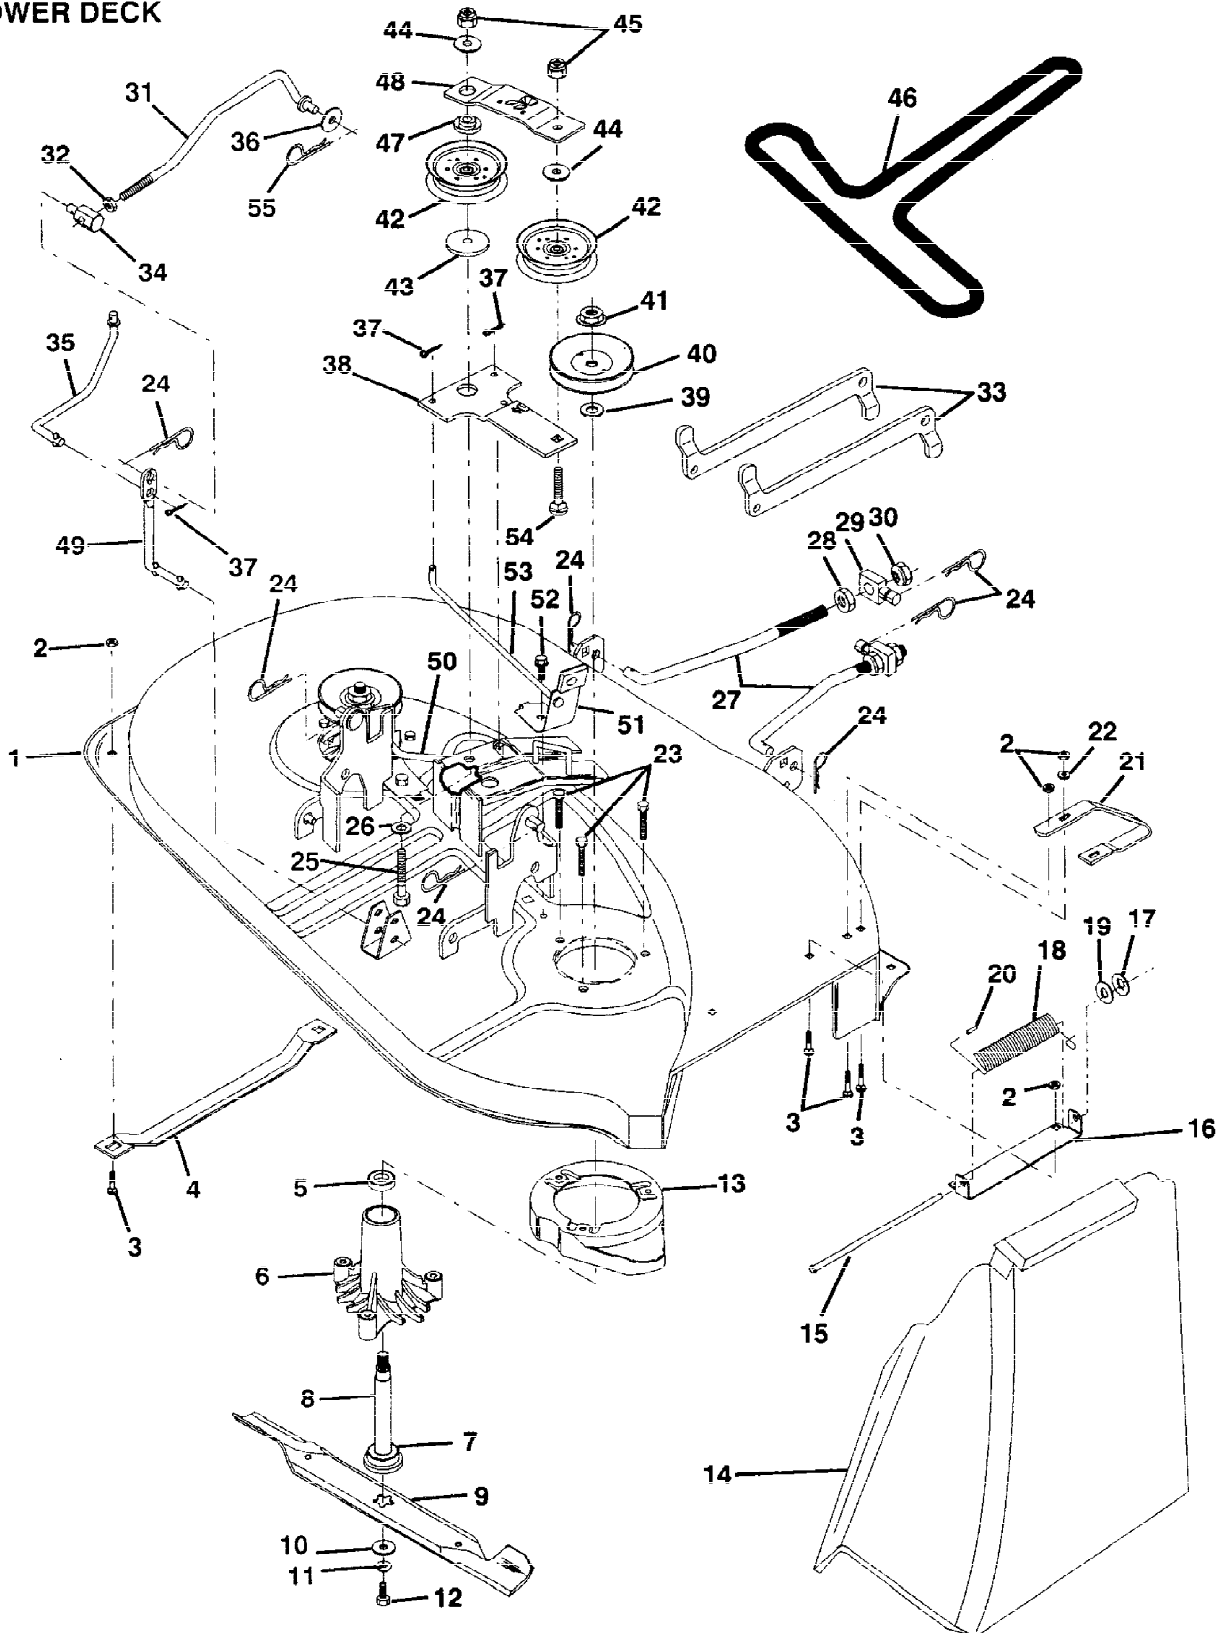

12 HP 38" LAWN TRACTOR - - MODEL NUMBER YE12R38A

MOWER DECK

Ref #	Part Number	Qty	Description
1	132564		MOWER DECK ASSY
2	73680500		SUB= 73690500
3	72140506		BOLT
4	7631J		RUNNER-LH M
5	110485X		BEARING
6	128774		HSG ASM MANDREL
7	129895		BEARING.BALL
8	133172		SUB= 137646
9	127842		SUB= 138497
10	129962		WASHER BLADE
11	10030600		SUB= 10040600
12	850857		BLADE BOLT
13	128961		SUB= 140329
14	106736X		DEFLECTOR-SHLD T
15	106735X		ROD-HINGE T
16	105896X		SUB= 137607
17	110452X		NUT PUSH M
18	106734X		SUB= 123713X
19	19111016		WASHER
20	105304X		CAP-SLEEVE LT
21	128772		RUNNER RH
22	19111216		WASHER M
23	78158		SUB= 17580520
24	4939M		SUB= 85902
25	74600636		BOLT
26	19131612		WASHER GT
27	132256		SEAL.COVER.BAGGER
28	73350800		NUT
29	130171		TRUNION
30	73800800		NUT.LK.W/WSH.1/2.
31	132553		CLUTCH ROD PRI
32	73350600		NUT
33	132559		SUSP ARM REAR
34	133604		TRUNNION
35	132554		CLUTCH ROD SEC
36	19131316		WASHER
37	76020312		SUB= 3145
38	133840		IDLER ARM ASSY
39	129963		WASHER
40	129206		SUB= 153532
41	73050900		SUB= 139729
42	131494		FLAT IDLER PULLEY
43	122052X		SPACER RETAINER
44	19131612		WASHER GT
45	73680600		SUB= 73690600
46	131290		BELT-V.88.12.MW
47	133502		RETAINER SPACER
48	133503		IDLER ARM STIFF
49	133551		PIVOT ROD
50	131289		BRAKE ROD LH
51	130840		BRAKE ASM
52	17490512		SCREW
53	131288		BRAKE ROD RH