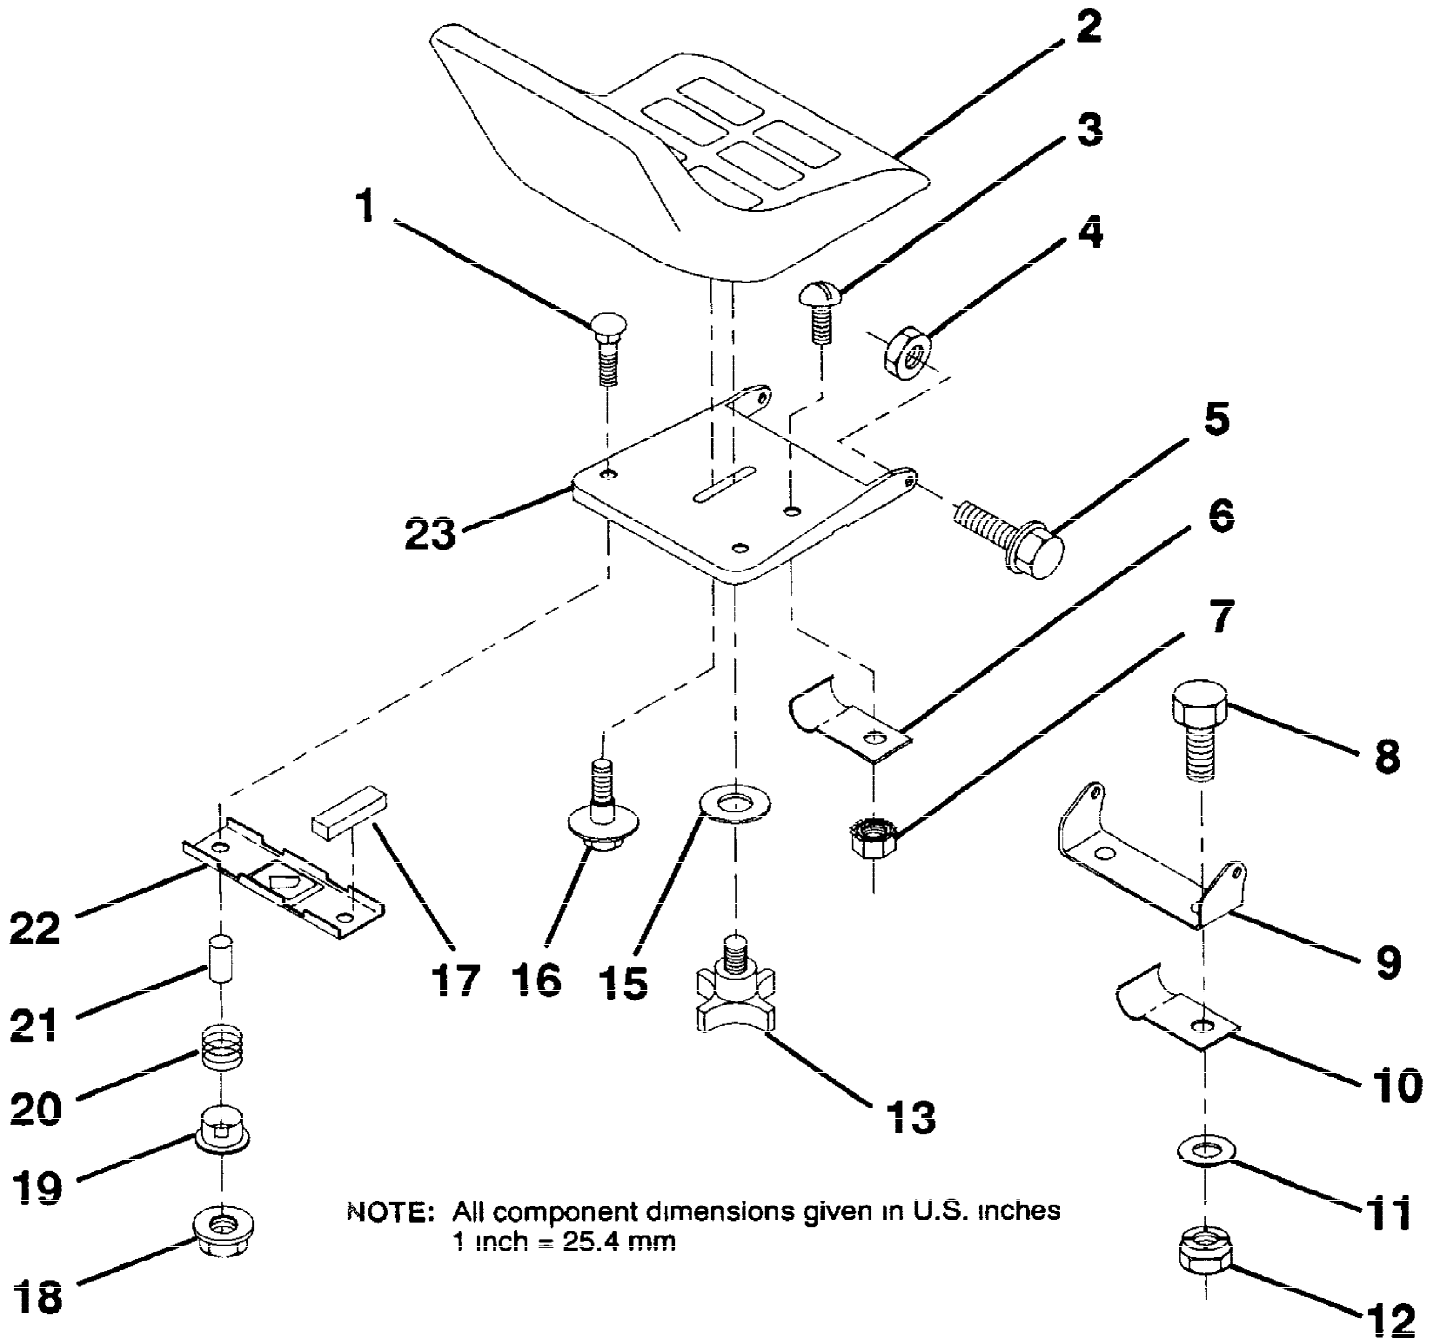

12 HP 38" LAWN TRACTOR - - MODEL NUMBER YE12R38A

SEAT

Ref #	Part Number	Qty	Description
1	72050411		SUB= 872050411
2	127436		SUB= 140119
3	127426X		SUB= 140119
4	73680500		SUB= 73690500
5	105529X		SUB= 139888
6	4171R		CLIP T
7	73951000		"NUT,KEPS"
8	74760612		SUB= 74780612
9	126656X		SUB= 140551
10	126471X		"CLIP,INSULATOR"
11	19131210		WASHER
12	73680600		SUB= 73690600
13	120068X		"KNOB 1/2" YT"
15	19171912		WASHER
16	127018X		"BOLT,SHOULDER"
17	121251X		STRIP FORM
18	123976X		SUB= 73900400
19	121248X		BUSHING
20	121250X		SPRING
21	121249X		SPACER SPLIT
22	121246X		BRKT SWITCH
23	131451		SUB= 155925