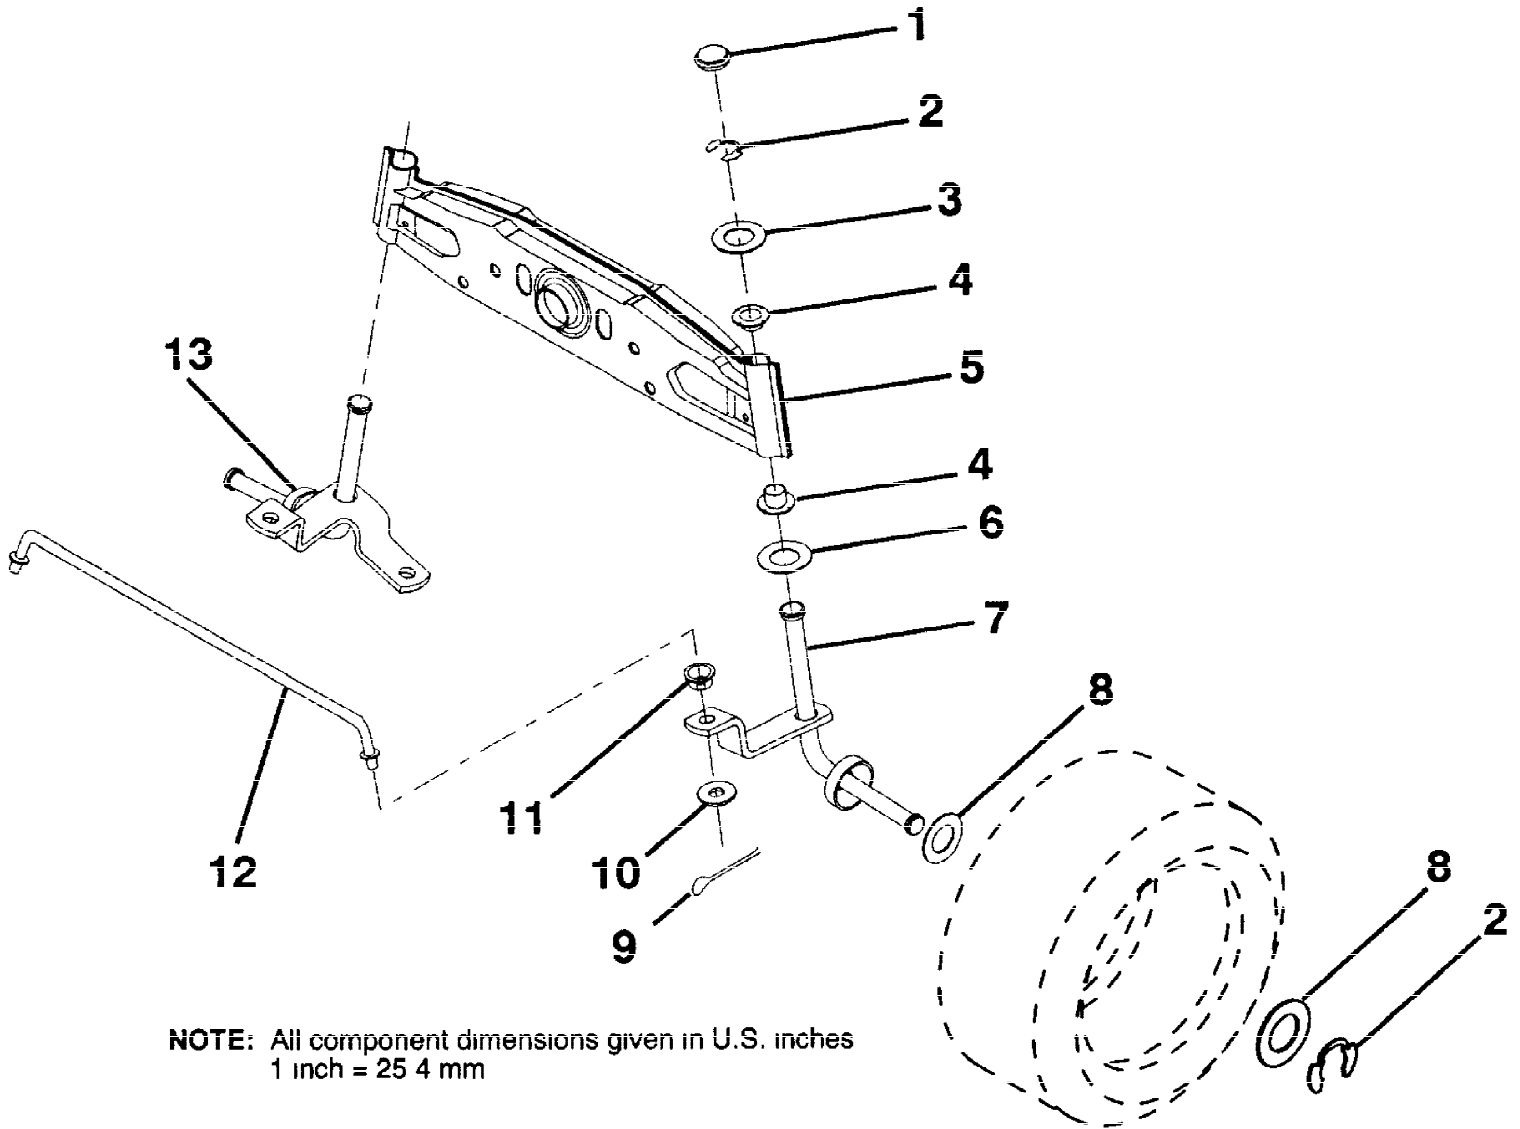

12 HP 38" LAWN TRACTOR - - MODEL NUMBER YE12R38A

FRONT AXLE

Ref #	Part Number	Qty	Description
1	121232X		CAP
2	12000029		RING
3	121748X		WASHER
4	121922X		NYLINER
5	121914X		AXLE FRONT
6	6266H		WASHER .T
7	121919X		SPINDLE RH
8	121749X		WASHER
9	76020412		COTTER PIN
10	19131316		WASHER
11	126847X		BUSHING.DRAGLINK
12	121924X		ROD TIE
13	121916X		SPINDLE LH