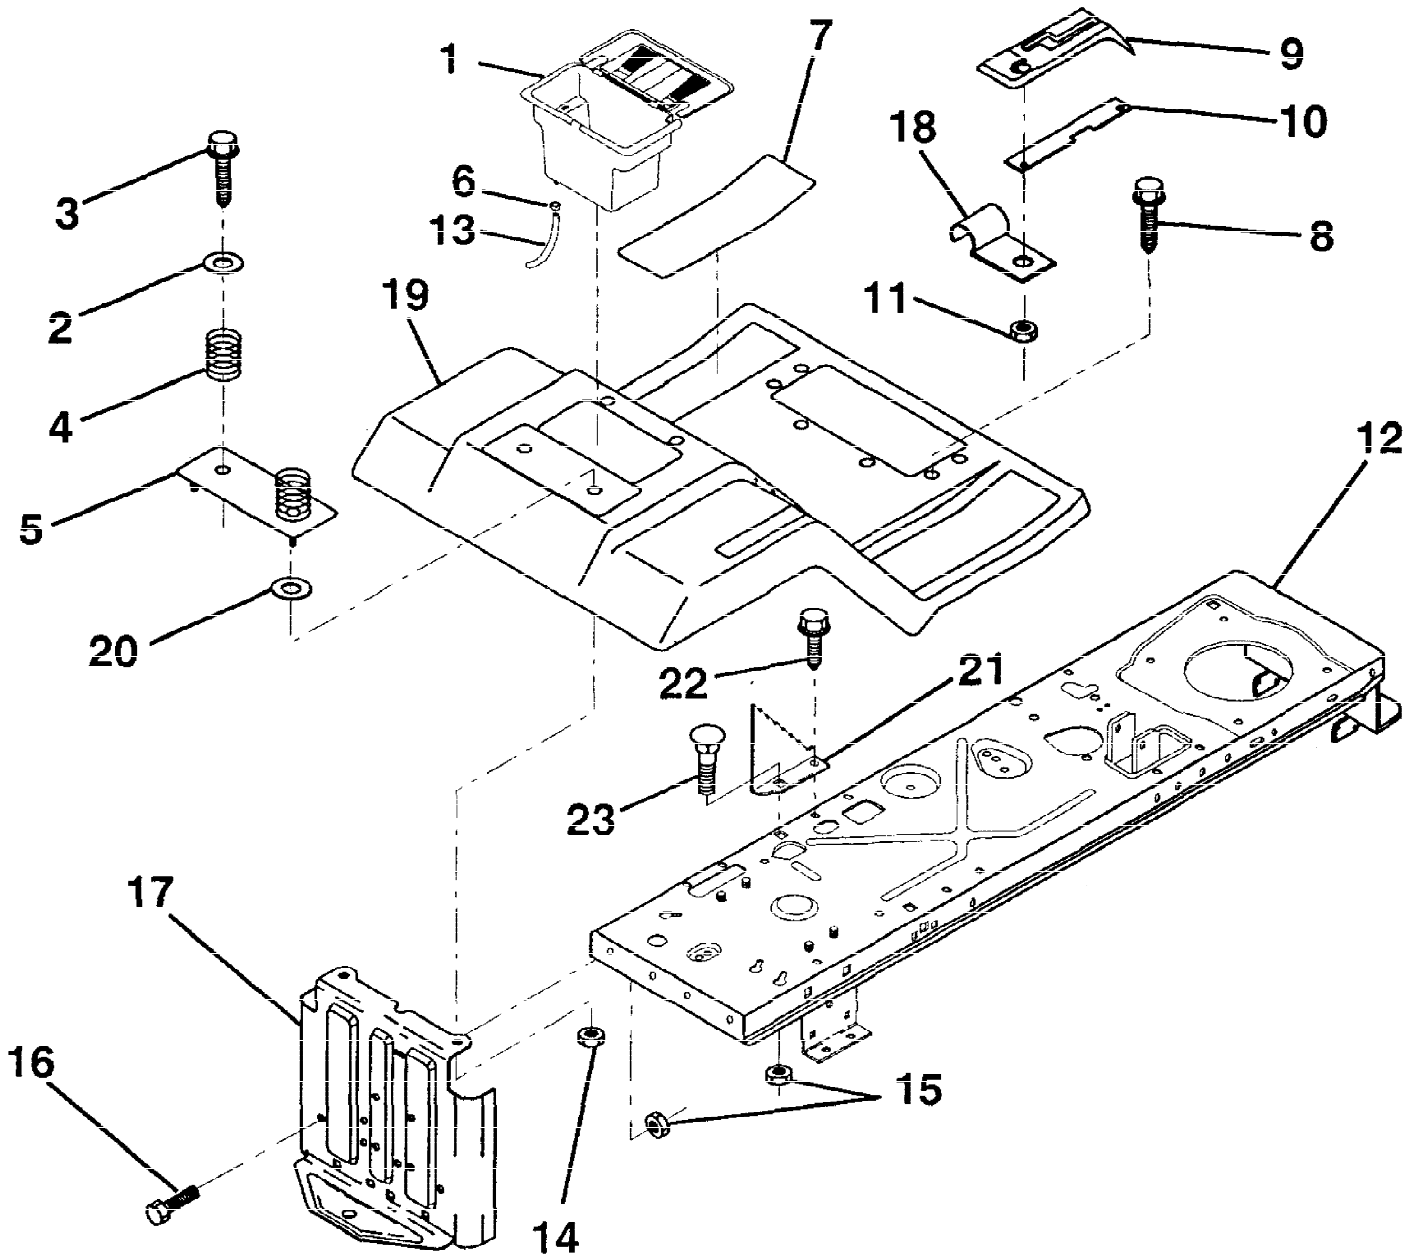

12 HP 38" LAWN TRACTOR -- MODEL NUMBER YE12R38A

DASHBOARD

NOTE: All component dimensions given in U.S. inches
1 inch = 25.4 mm

Ref #	Part Number	Qty	Description
1	122015X		SUB= 141523
2	130914		SUB= 138392
3	123487X		HOSE CLAMP
4	8544R		SUB= 295J
5	8548R		FUEL LINE T
6	73510400		NUT
7	2751R		CLIP T
8	19091216		WASHER PM
17	72110404		BOLT
18	131886		SUPT ASM DASH
19	134744		CROSS BRACE
20	18000408		SUB= 818000408
21	19090816		WASHER
22	134014		PLUG DOME

12 HP 38" LAWN TRACTOR - - MODEL NUMBER YE12R38A ENGINE / THROTTLE

NOTE: All component dimensions given in U.S. inches
1 inch = 25.4 mm

Ref #	Part Number	Qty	Description
1	17720408		SCREW
2	133025		SUB= 532133025
3	131951		ENGINE BRIGGS AND STRATTON
4	71070512		SCREW
5	10040500		LOCKWASHER
6	125593X		SUB= 272293
7	73220500		NUT.HEX.5/16-18
8	121094X		BOLT T
9	19101216		WASHER
10	10040400		LOCKWASHER
11	74780412		SUB= 74780414
12	123676X		SUB= 137437
13	101326L		DEFLECTOR.222573
14	17030808		SUB= 17030814
15	121851X		SUB= 532137180
16	11050600		LOCKWASHER
17	17490624		SCREW LT
18	126636X		"KEEPER,DR BELT GR"
19	133097		SUB= 532133097
20	73510600		NUT
21	2751R		CLIP T
22	17490632		SCREW LT

12 HP 38" LAWN TRACTOR - - MODEL NUMBER YE12R38A

FENDER / CHASSIS

NOTE: All component dimensions given in U.S. inches
1 inch = 25.4 mm

Ref #	Part Number	Qty	Description
1	129965		SUB= 156417
2	19132012		WASHER
3	17490612		SCREW
4	124181X		SPRING COMPRESSIO
5	127115X505		BTRY FENDER PLATE
6	109596X		HOSE CLAMP T
7	124144X		PAD FOOTREST
8	17490512		SCREW
9	126995X		SUB= 126995X428
10	124307X		"SHIFT LOCK, BAR"
11	124346X		NUT
12	133384		SUB= 139893
13	105687X		SUB= 109238X
14	73510400		NUT
15	73680500		SUB= 73690500
16	74760512		BOLT
17	127880		DRAWBAR
18	126470X		"CLIP,INSULATOR"
19	132650X505		SUB= 140956X505
20	19091413		WASHER
21	132562		SUB= 140297
22	17490508		SCREW LT
23	72110506		SUB= 72270506