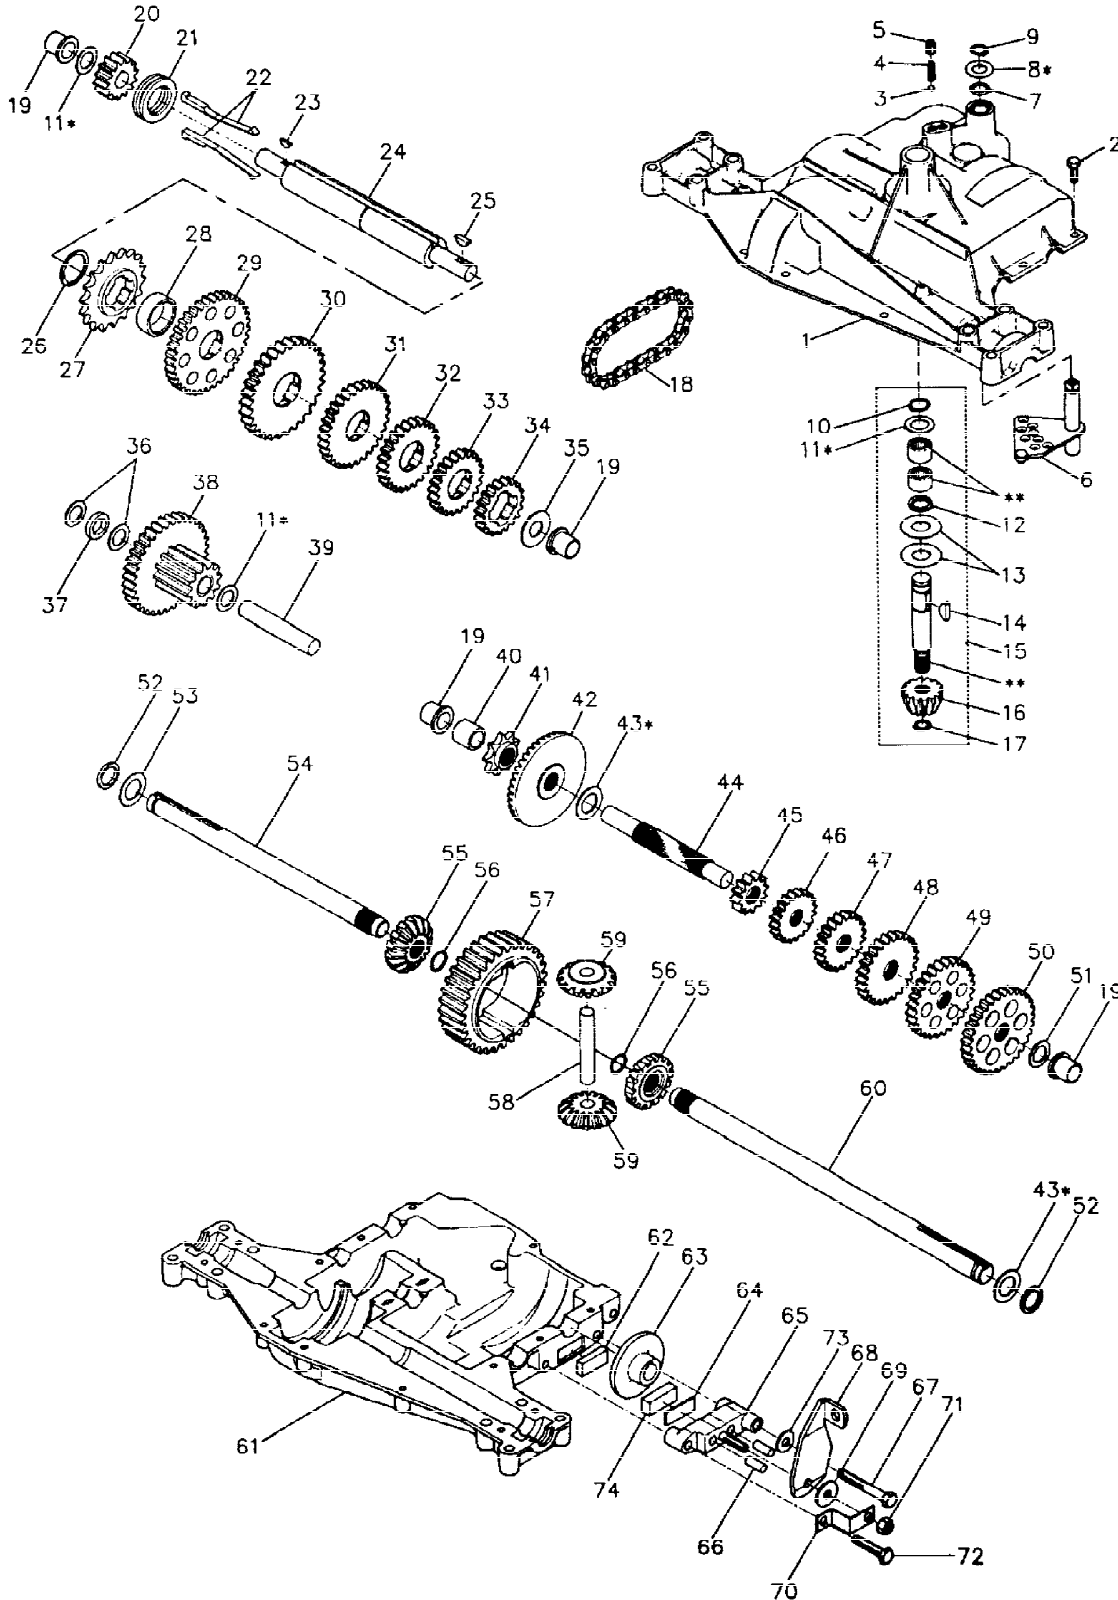

12 HP 38" LAWN TRACTOR - - MODEL NUMBER YE12R38A
FOOTE / DANA TRANSAXLE - MODEL NUMBER 4360-18

Ref #	Part Number	Qty	Description
1	120458X		SUB= 150228
2	2274J		SUB= 74760412
3	68003		"DETENT, BALL(68003)"
4	105904X		"SPRING, DETENT LT"
5	105905X		"SCREW, SET LT"
6	120460X		NLA
7	120461X		ORING T
8	120462X		WASHER T
	120463X		WASHER T
	120464		WASHER PLAIN
	120465X		WASHER T
	120466X		WASHER T
	83818		PLAIN WASHER
	120467X		WASHER T
9	2286J		RETAINING RING LT
10	2267J		RETAINING RING LT
11	3413J		WASHER
	2233J		WASHER 020
	2232J		WASHER 025
	2231J		WASHER 031
	2230J		WASHER 035
	2229J		WASHER 040
	2228J		WASHER 045
	2227J		WASHER 050
	2226J		WASHER 060
	2226J		WASHER 060
	105906X		"WASHER, PLAIN LT"
12	6725J		O-RING T
13	120415X		WASHER T
14	2257J		WOODRUFF KEY
15	110077X		IMPUT KIT T
16	110078X		PINION 14T T
17	105909X		"RING,RETAINING LT"
18	105910X		"CHAIN,24 PTCH LT"
19	105911X		BEARING.FLNG.5510
20	108976X		GEAR 14T LT
21	105913X		SUB= 138246
22	120468X		KEY T
23	2242J		KEY
24	120469X		SUB= 153655
25	2244J		WOODRUFF KEY
26	105916X		"RING,RETAINING LT"
27	120470X		SPROCKET 18T T
28	110070X		SPACER YT
29	108977X		KIT.GEAR.12/37TH
30	109254X		SUB= 144893
31	120405X		SUB= 124644X
32	108980X		GEAR 25T LT
33	120406X		GEAR SPUR 22 TT
34	108455X		SUB= 134796
35	105925X		"WASHER, PLAIN LT"
36	2232J		WASHER 025
37	108978X		SPACER