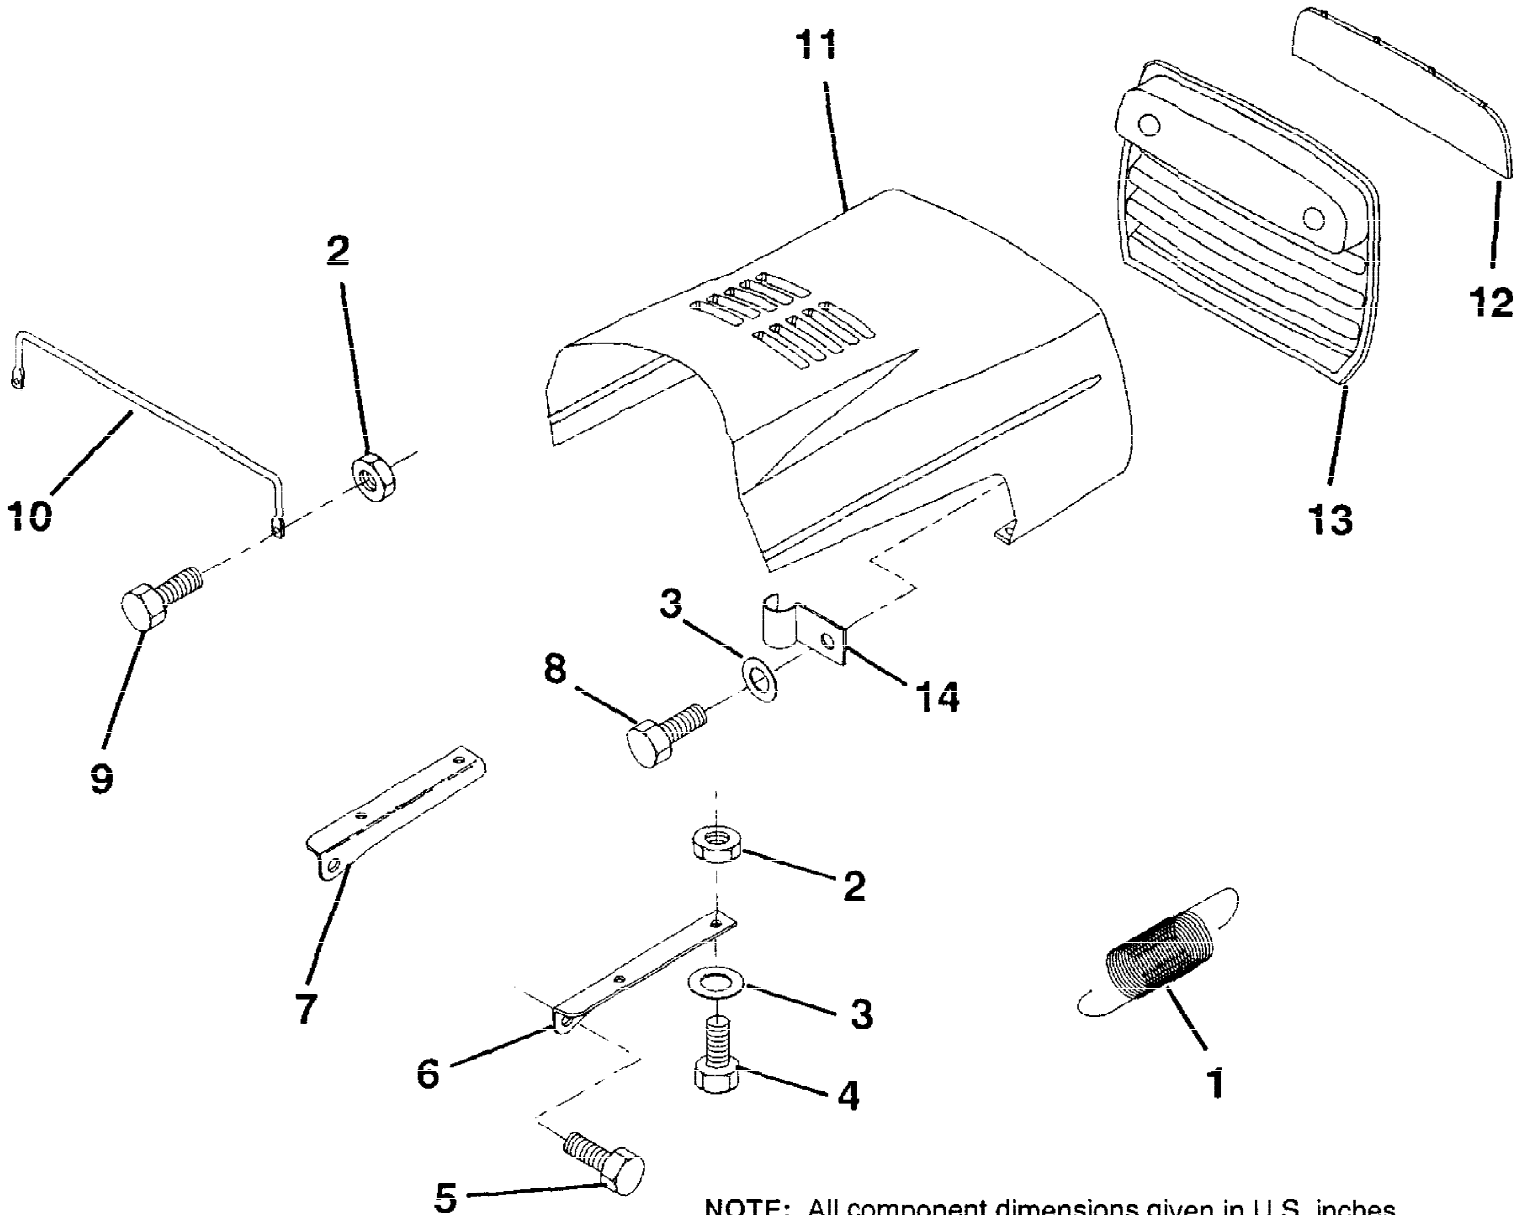

12 HP 38" LAWN TRACTOR - - MODEL NUMBER YE12R38A

HOOD

NOTE: All component dimensions given in U.S. inches
1 inch = 25.4 mm

Ref #	Part Number	Qty	Description
1	124657X		EXT SPRING
2	73510400		NUT
3	19091016		WASHER
4	74780410		BOLT
5	126675X		SUB= 139888
6	122549X		BRKT HOOD RH
7	122548X		BRKT HOOD LH
8	17411310		SUB= 17521312
9	74780412		SUB= 74780414
10	123693X		"BRACE,HOOD"
11	132918X505		HOOD
12	122035X		LENS
13	127029X		GRILL
14	2751R		CLIP T