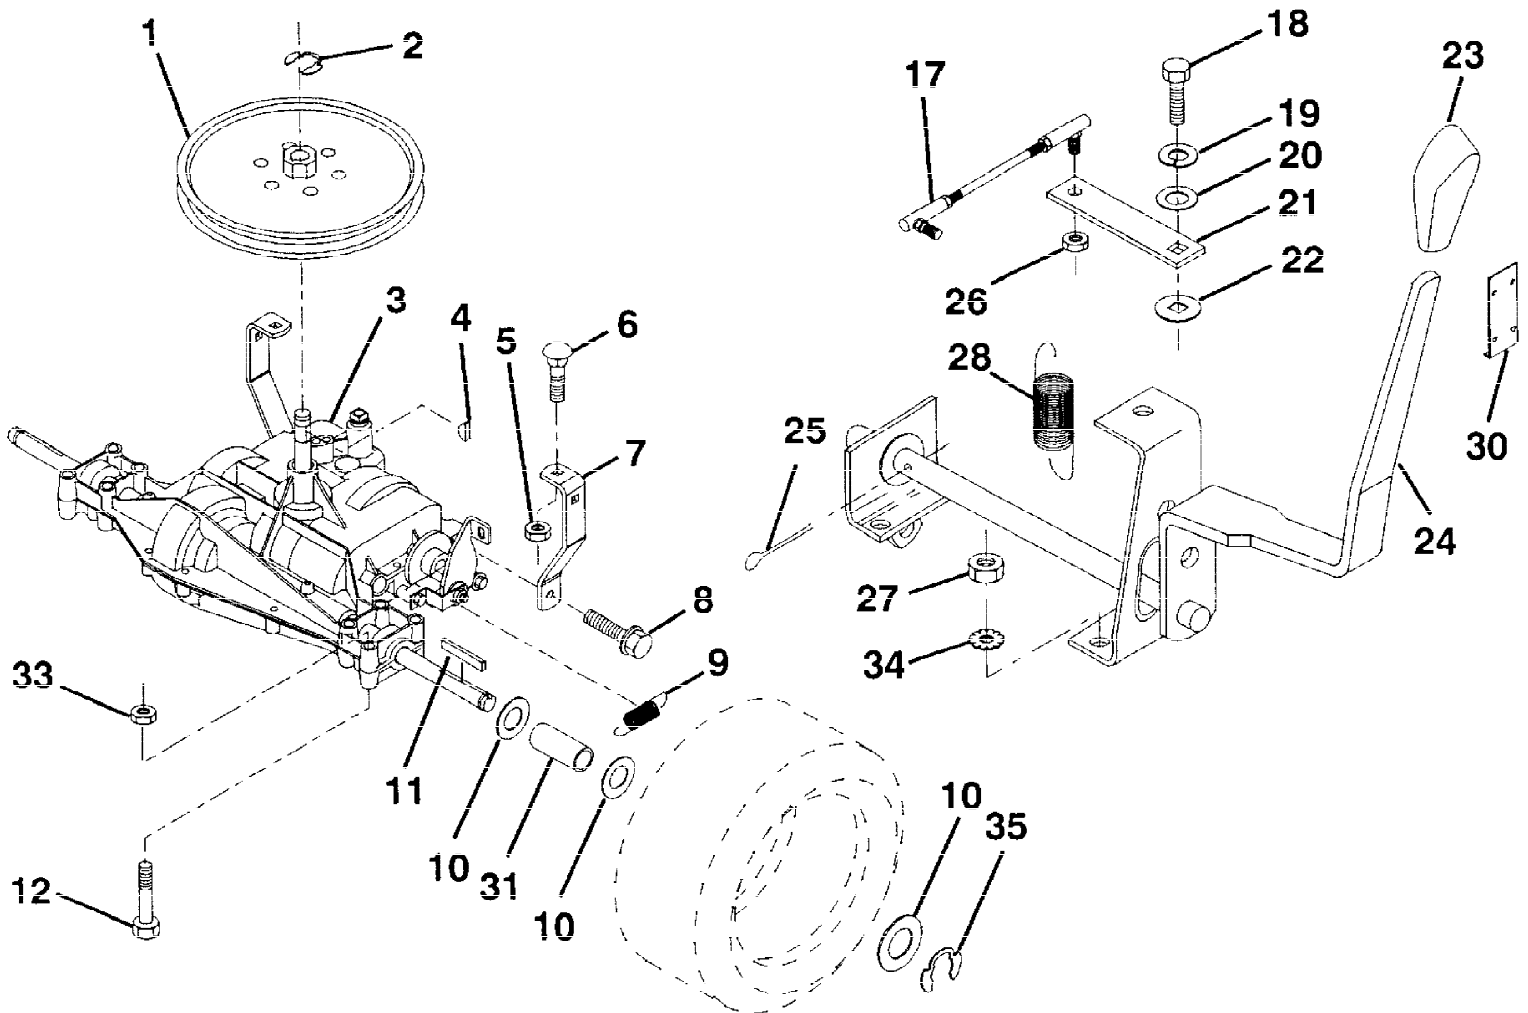

12 HP 38" LAWN TRACTOR - - MODEL NUMBER YE12R38A

STEERING WHEEL

NOTE: All component dimensions given in U.S. inches
1 inch = 25.4 mm

Ref #	Part Number	Qty	Description
1	121584X		INSERT STEERING
2	7810H		GRIPCO NUT
3	19133808		WASHER T
4	100713N		SUB= 150547
5	121472X		SUB= 150546
6	17431008		SUB= 98000165
7	102803X		SUB= 918102803X
8	123651X		SUB= 148966
9	124210X		STEERING CLIP
10	123438X		BUSHING STEER LWR
11	12000045		RING
12	19211616		WASHER LT
13	104820X		ADAPTER-WHEEL LT

12 HP 38" LAWN TRACTOR - - MODEL NUMBER YE12R38A

TRANSAXLE

NOTE: All component dimensions given in U.S. inches
1 inch = 25.4 mm

Ref #	Part Number	Qty	Description
1	123385X		PULLEY
2	12000028		SUB= 2267J
3	123655X		SUB= 137366
4	2228M		SUB= 2228M1
5	73680500		SUB= 73690500
6	72140506		BOLT
7	123378X		"STRAP,TORQUE"
8	17490512		SCREW
9	110422X		SUB= 146682
10	121749X		WASHER
11	123583X		SQUARE KEY
12	74760644		BOLT
17	123632X		"LINK,SHIFT"
18	71040412		SUB= 74550412
19	10040400		LOCKWASHER
20	19091210		WASHER LT
21	123539X		"ARM,SHIFT"
22	105701X		WASH-SHFT PLT LT
23	122011X		"KNOB,SHT CONTROL"
24	128202		SUB= 532128202
25	76020416		PIN COTTER 1/8
26	73810500		NUT.LOCK.5/16-24
27	73510500		NUT
28	128085		"SPRING,EXT"
30	123692X		KNOB RETAINER
31	123409X		SPACER
33	73680600		SUB= 73690600
34	11050500		LOCKWASHER.5/16.E
35	12000001		E-RING LT