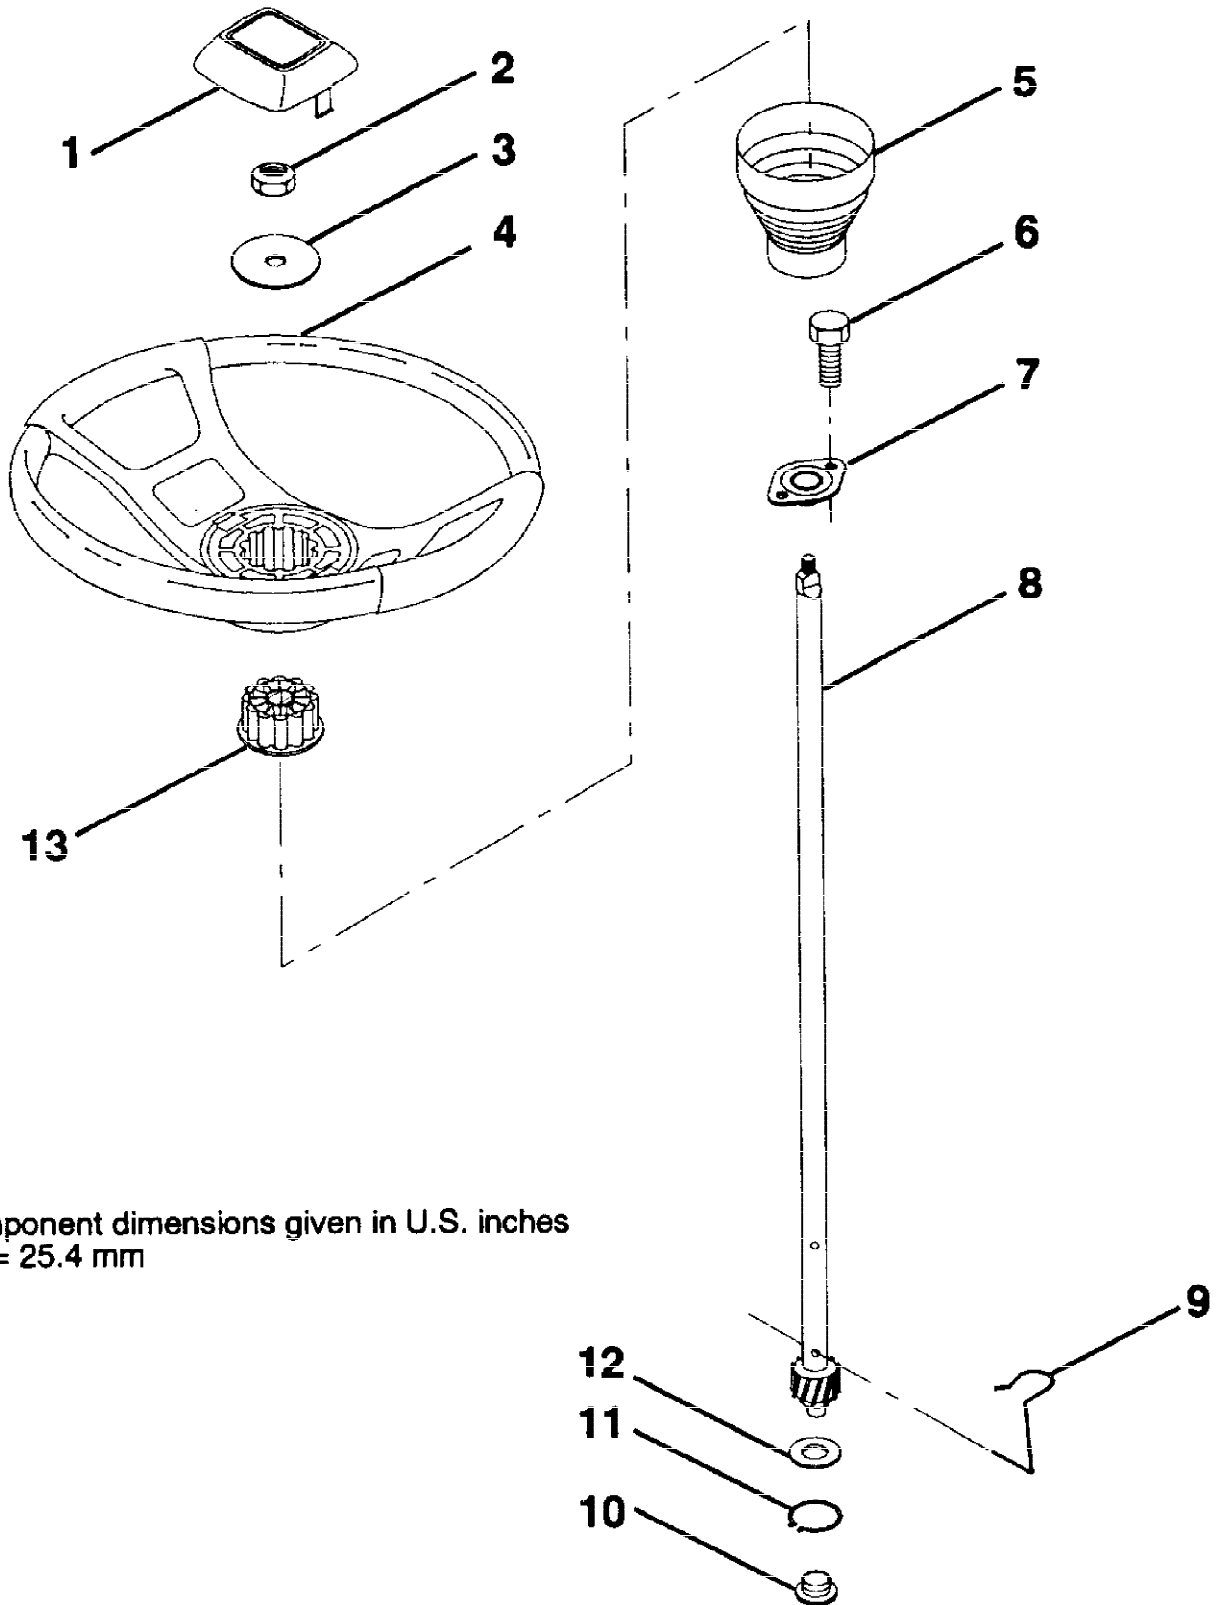

12 HP 38" LAWN TRACTOR - - MODEL NUMBER YE12R38A

STEERING WHEEL

NOTE: All component dimensions given in U.S. inches
1 inch = 25.4 mm

Ref #	Part Number	Qty	Description
1	121584X		INSERT STEERING
2	7810H		GRIPCO NUT
3	19133808		WASHER T
4	100713N		SUB= 150547
5	121472X		SUB= 150546
6	17431008		SUB= 98000165
7	102803X		SUB= 918102803X
8	123651X		SUB= 148966
9	124210X		STEERING CLIP
10	123438X		BUSHING STEER LWR
11	12000045		RING
12	19211616		WASHER LT
13	104820X		ADAPTER-WHEEL LT