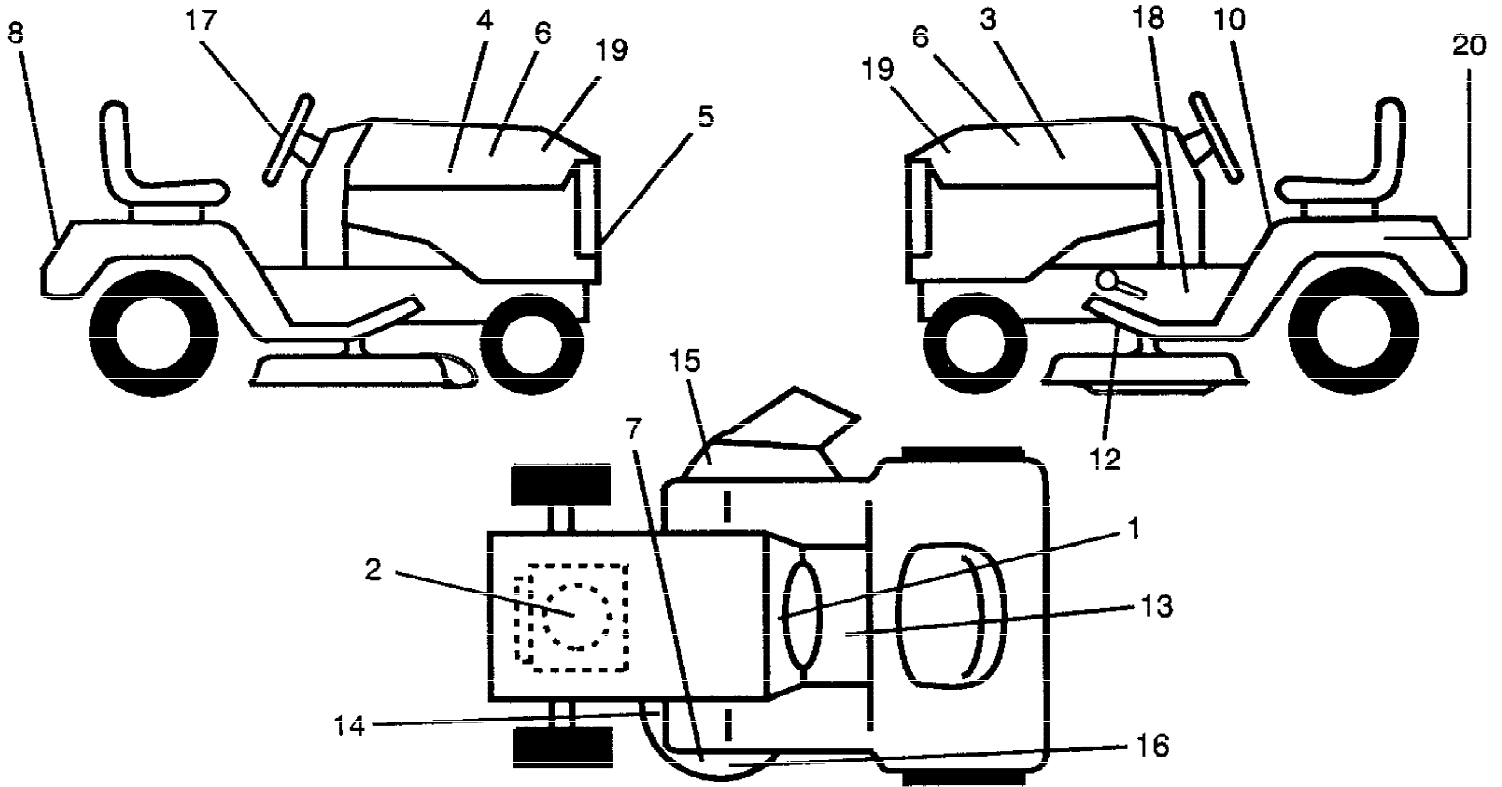

12 HP 38" LAWN TRACTOR -- MODEL NUMBER YE12R38A

DECALS

NOTE: All component dimensions given in U.S. inches
1 inch = 25.4 mm

Ref #	Part Number	Qty	Description
1	123637X		SUB= 138269
2	126860X		"DECAL,LIGHT BOX"
3	122036X		NLA
4	122037X		NLA
5	132928		IND HGT DECK DECA
6	122038X		NLA
7	109820X		DECAL YT
8	125880X		"DECAL,FENDER"
9	121349X		DECAL WARNING
10	123689X		NLA
	134595		OP MANUAL
	134594		OP MANUAL
	135084		NLA