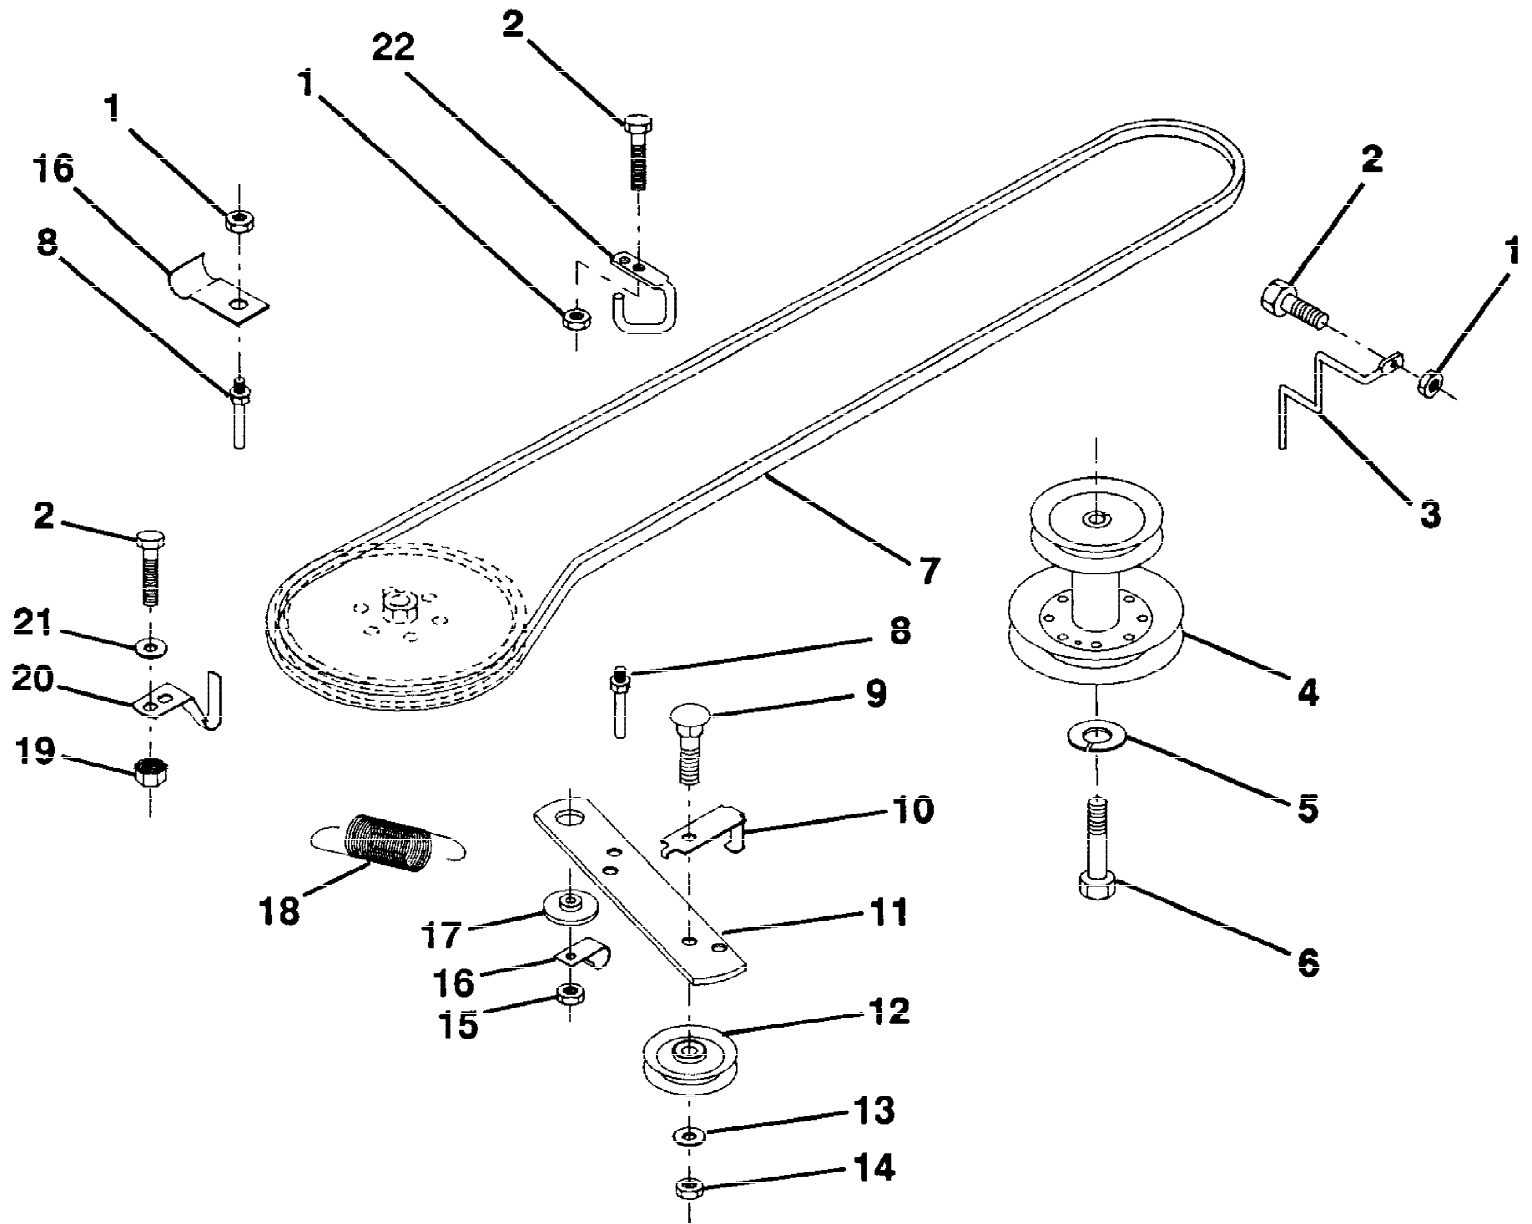

12 HP 38" LAWN TRACTOR - - MODEL NUMBER YE12R38A

GROUND DRIVE

NOTE: All component dimensions given in U.S. inches
1 inch = 25.4 mm

Ref #	Part Number	Qty	Description
1	73680500		SUB= 73690500
2	74760512		BOLT
3	132946		KEEPER MWR DR BLT
4	135036		SUB= 138029
5	10040700		LOCKWASHER
6	71130748		BOLT
7	124525X		BELT
8	123405X		"KEEPER,DRIVE BELT"
9	72140612		BOLT
10	123396X		"KEEP,IDLER DR BEL"
11	123395X		SUB= 140911
12	4859J		SUB= 123674X
13	19131316		WASHER
14	73930600		LOCKNUT
15	73680600		SUB= 73690600
16	126471X		"CLIP,INSULATOR"
17	122052X		SPACER RETAINER
18	131459		SUB= 532131459
19	73510500		NUT
20	123891X		"KEEPER,DR BELT "
21	19111016		WASHER
22	123404X		"KEEPER,FRA DR BEL"