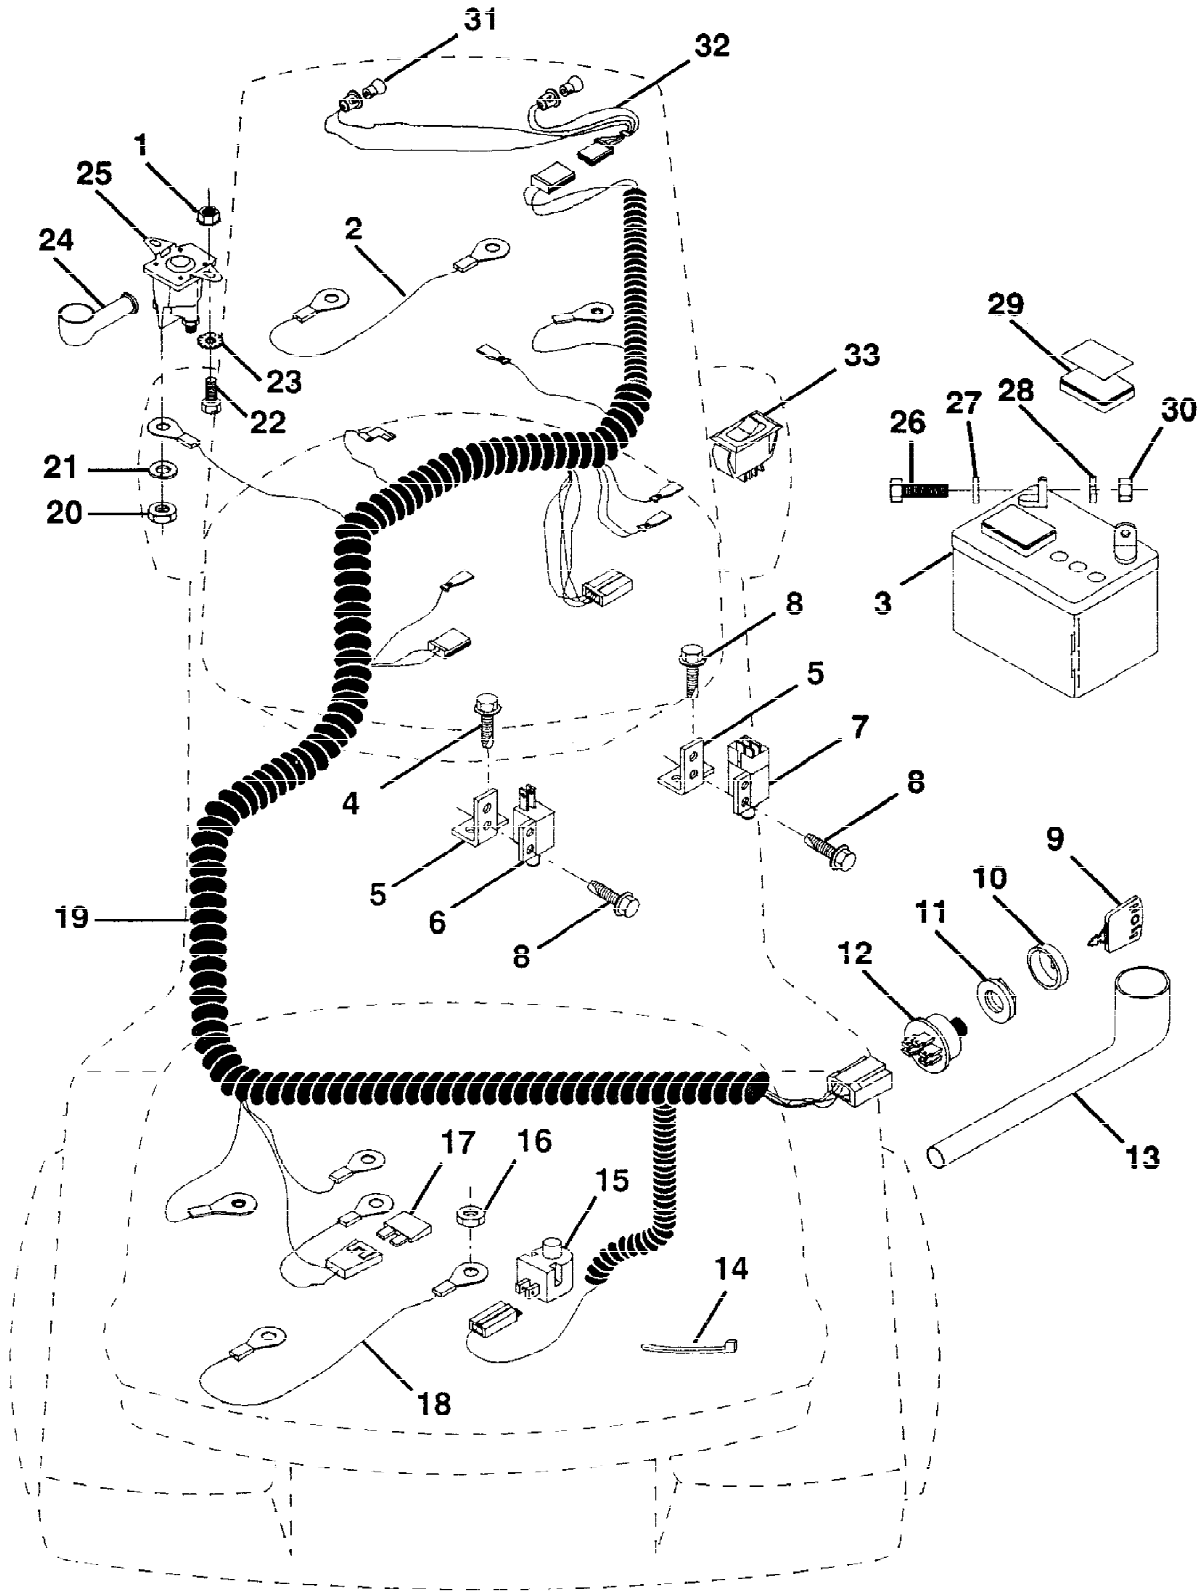

12 HP 38" LAWN TRACTOR -- MODEL NUMBER YE12R38A

ELECTRICAL

Ref #	Part Number	Qty	Description
1	73510400		NUT
2	108423X		CABLE ASM.
3	121265X		SUB= 123899X
4	17211008		SCREW
5	108236X		BRACKET LT
6	104445X		SWITCH-INTER. GT
7	109553X		SWITCH INTERLOCKT
8	17021008		SCREW
9	122147X		KEY
10	123620X		SUB= 141226
11	124211X		NUT IGNITION
12	4406R		SUB= STD365402
13	124083X		COVER IGNITION SW
14	7192J		WIRE TIE
15	121305X		SWITCH SEAT
16	73510500		NUT
17	108824X		FUSE HYT
18	128353		CABLE ASSY
19	132222		SUB= 532132222
20	73350400		NUT
21	10090400		SUB= 10040400
22	74780408		BOLT
23	11050400		LOCKWASHER
24	131563		SUB= 154336
25	109081X		SUB= 146154
26	74760412		BOLT LT
27	19091016		WASHER
28	10040400		LOCKWASHER
29	121264X		"CAP,BATTERY "
30	73220400		SUB= 50675
31	7662J		SUB= 4152J
32	127441X		SUB= 136850
33	110712X		SWITCH LT