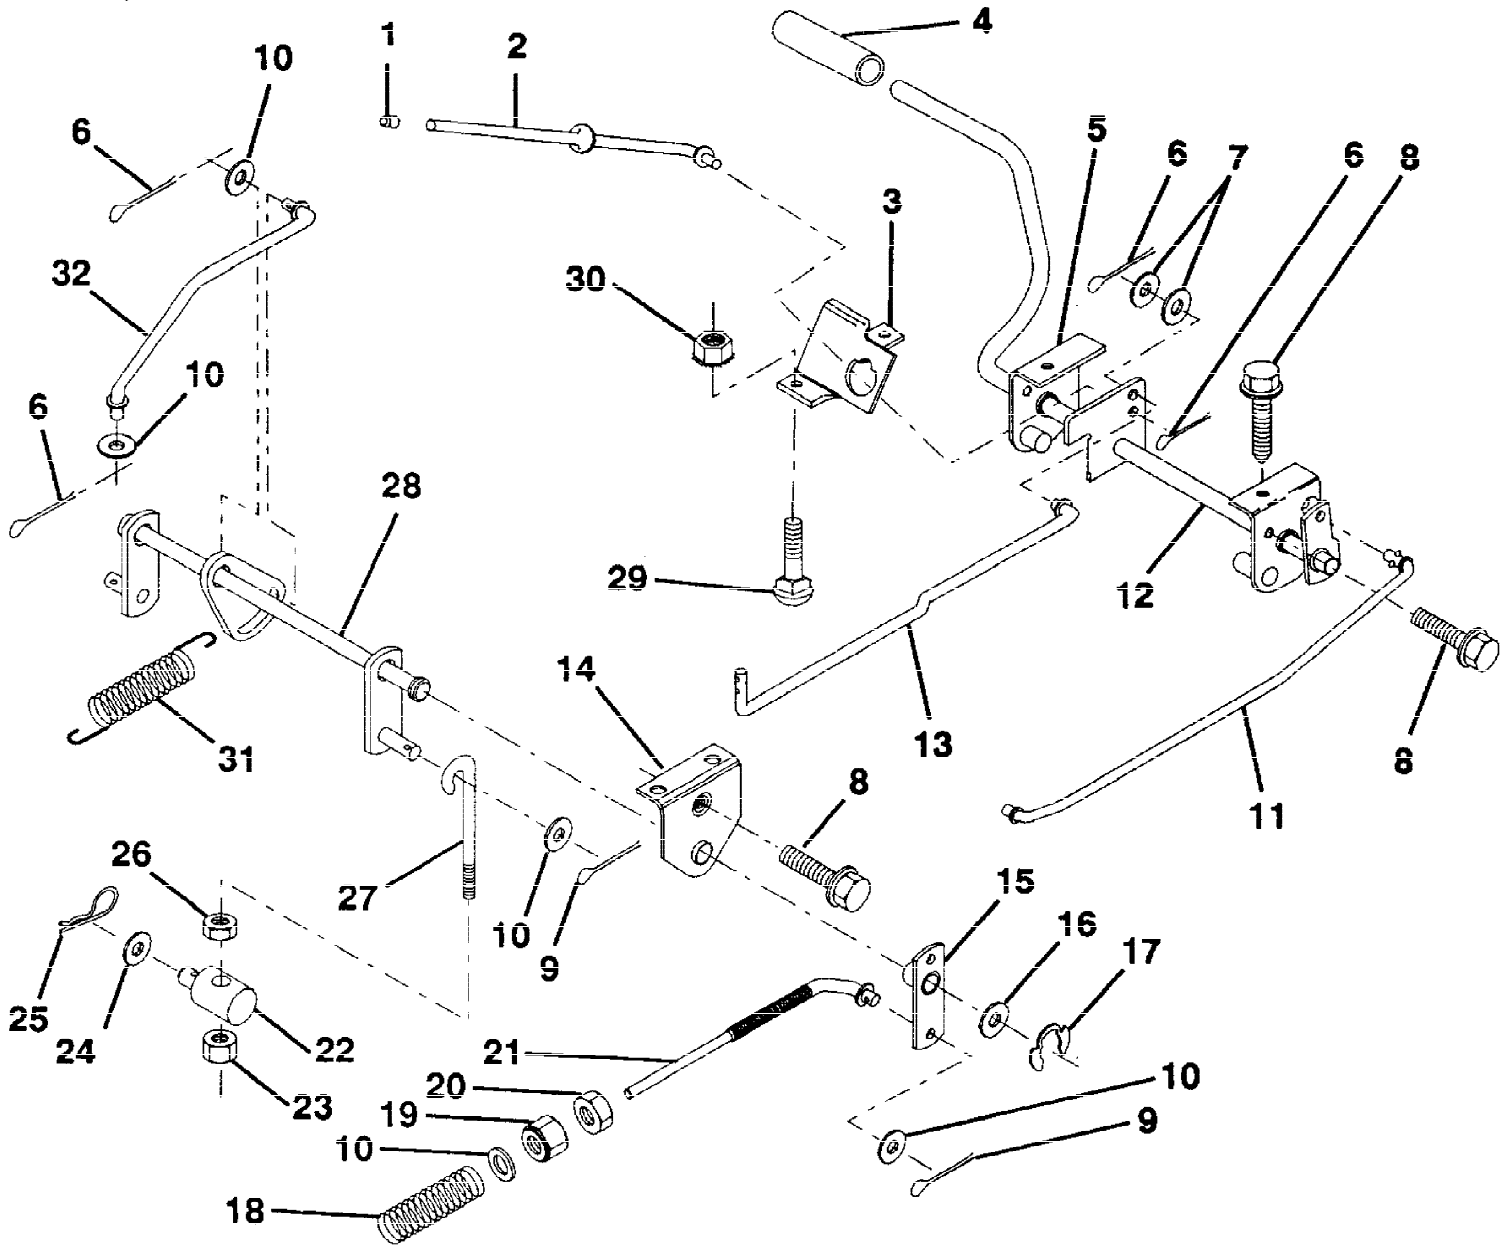

12 HP 38" LAWN TRACTOR - - MODEL NUMBER YE12R38A

BRAKE / REAR MOWER LIFT ASSEMBLY

NOTE: All component dimensions given in U.S. inches
1 inch = 25.4 mm

Ref #	Part Number	Qty	Description
1	71673		PLUNGER CAP T
2	123436X		"ROD,PARK BRAKE"
3	123437X		"BRKT,PARK BRAKE"
4	8883R		PEDAL COVER T
5	132205		BRK ASM CLUT LH
6	76020312		SUB= 3145
7	19131016		WASHER
8	17490508		SCREW LT
9	76020412		COTTER PIN
10	19131316		WASHER
11	131656		SUB= 136225
12	132563		ASM CLUT/BRK PED
13	123394X		"ROD,CLUTCH"
14	121978X		"BRKT,LIFT SHAFT"
15	133332		PVT BRAKE ARM ASM
16	19251816		WASHER T
17	12000034		KLIP RING
18	106888X		SPRING ROD LT
19	73350600		NUT
20	73680600		SUB= 73690600
21	131460		SUB= 532131460
22	127378		SUB= 144585
23	73680600		SUB= 73690600
24	19132012		WASHER
25	4921H		SPRING.RETAINER
26	73930600		LOCKNUT
27	132218		THREADED LINK
28	132221		ASM REAR MOW LIFT
29	72110506		SUB= 72270506
30	73510500		NUT
31	133095		COUNTER SPRING
32	133721		LINK LIFT LEVER

12 HP 38" LAWN TRACTOR -- MODEL NUMBER YE12R38A

DASHBOARD

NOTE: All component dimensions given in U.S. inches
1 inch = 25.4 mm

Ref #	Part Number	Qty	Description
1	122015X		SUB= 141523
2	130914		SUB= 138392
3	123487X		HOSE CLAMP
4	8544R		SUB= 295J
5	8548R		FUEL LINE T
6	73510400		NUT
7	2751R		CLIP T
8	19091216		WASHER PM
17	72110404		BOLT
18	131886		SUPT ASM DASH
19	134744		CROSS BRACE
20	18000408		SUB= 818000408
21	19090816		WASHER
22	134014		PLUG DOME