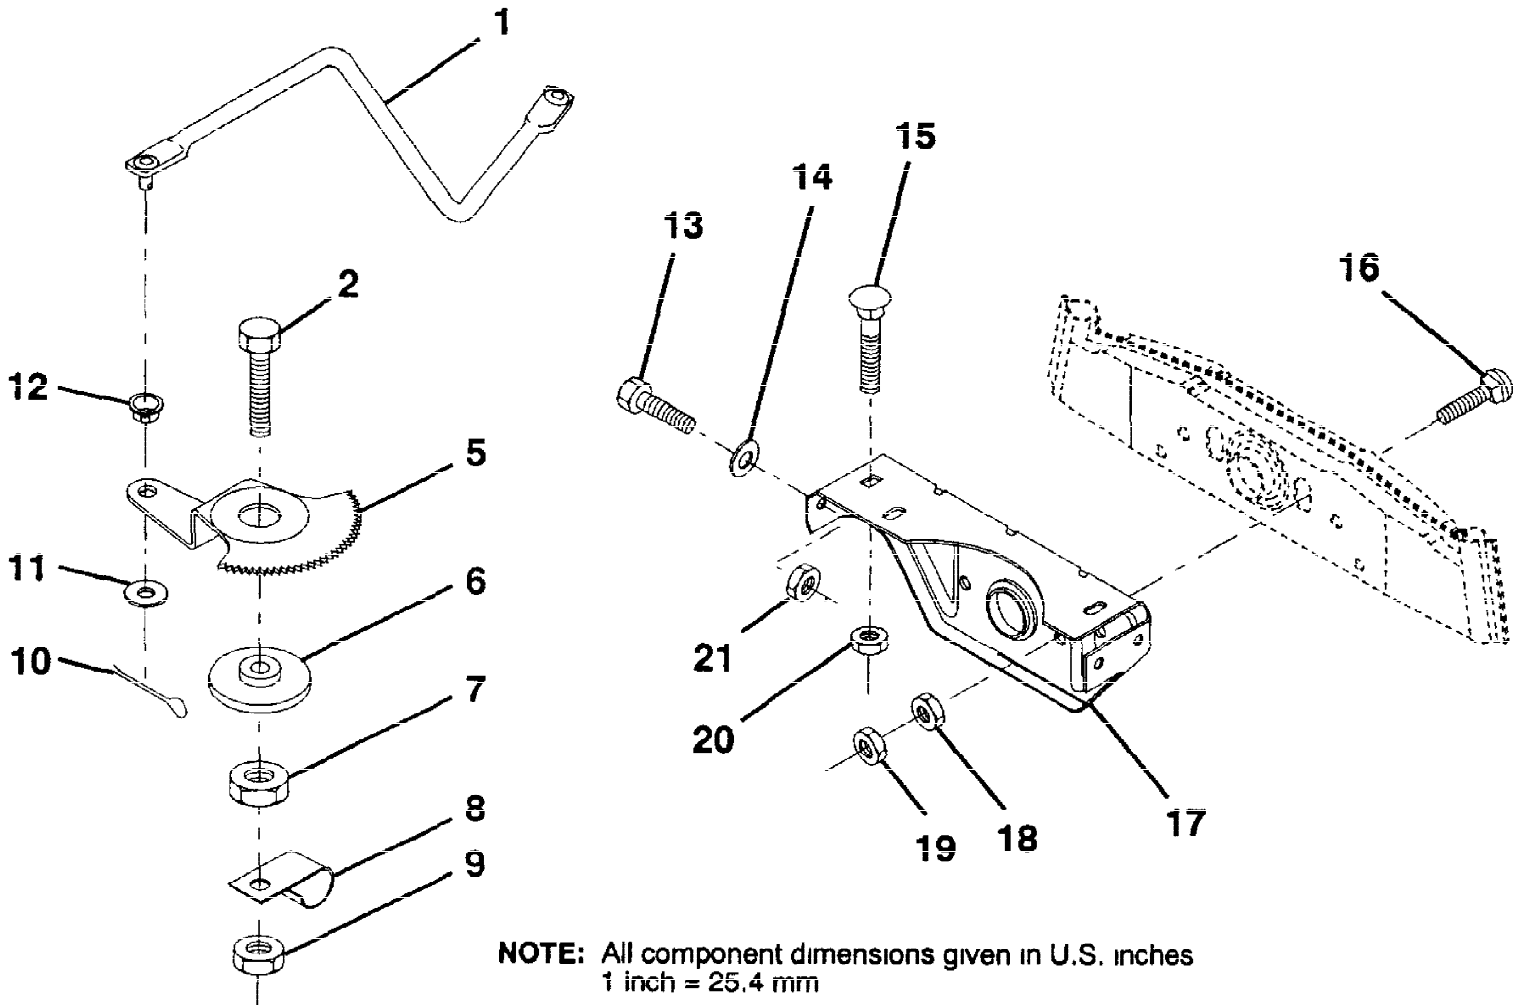

12 HP 38" LAWN TRACTOR - - MODEL NUMBER YE12R38A
SECTOR GEAR / AXLE SUPPORT

Ref #	Part Number	Qty	Description
1	132566		DRAG LINK
2	74780828		"BOLT,HEX"
5	121926X		GEAR SECTOR
6	121927X		BUSHING
7	73030800		NUT
8	126472X		CLIP INSULATOR
9	73680800		NUT LTV
10	76020412		COTTER PIN
11	19131316		WASHER
12	126847X		BUSHING.DRAGLINK
13	74760512		BOLT
14	19111416		WASHER
15	72110606		BOLT
16	72140622		BOLT
17	121912X		"SUPT,FRT AXLE"
18	73220600		NUT.HEX.3/8-16UNC
19	73930600		LOCKNUT
20	73680600		SUB= 73690600
21	73680500		SUB= 73690500