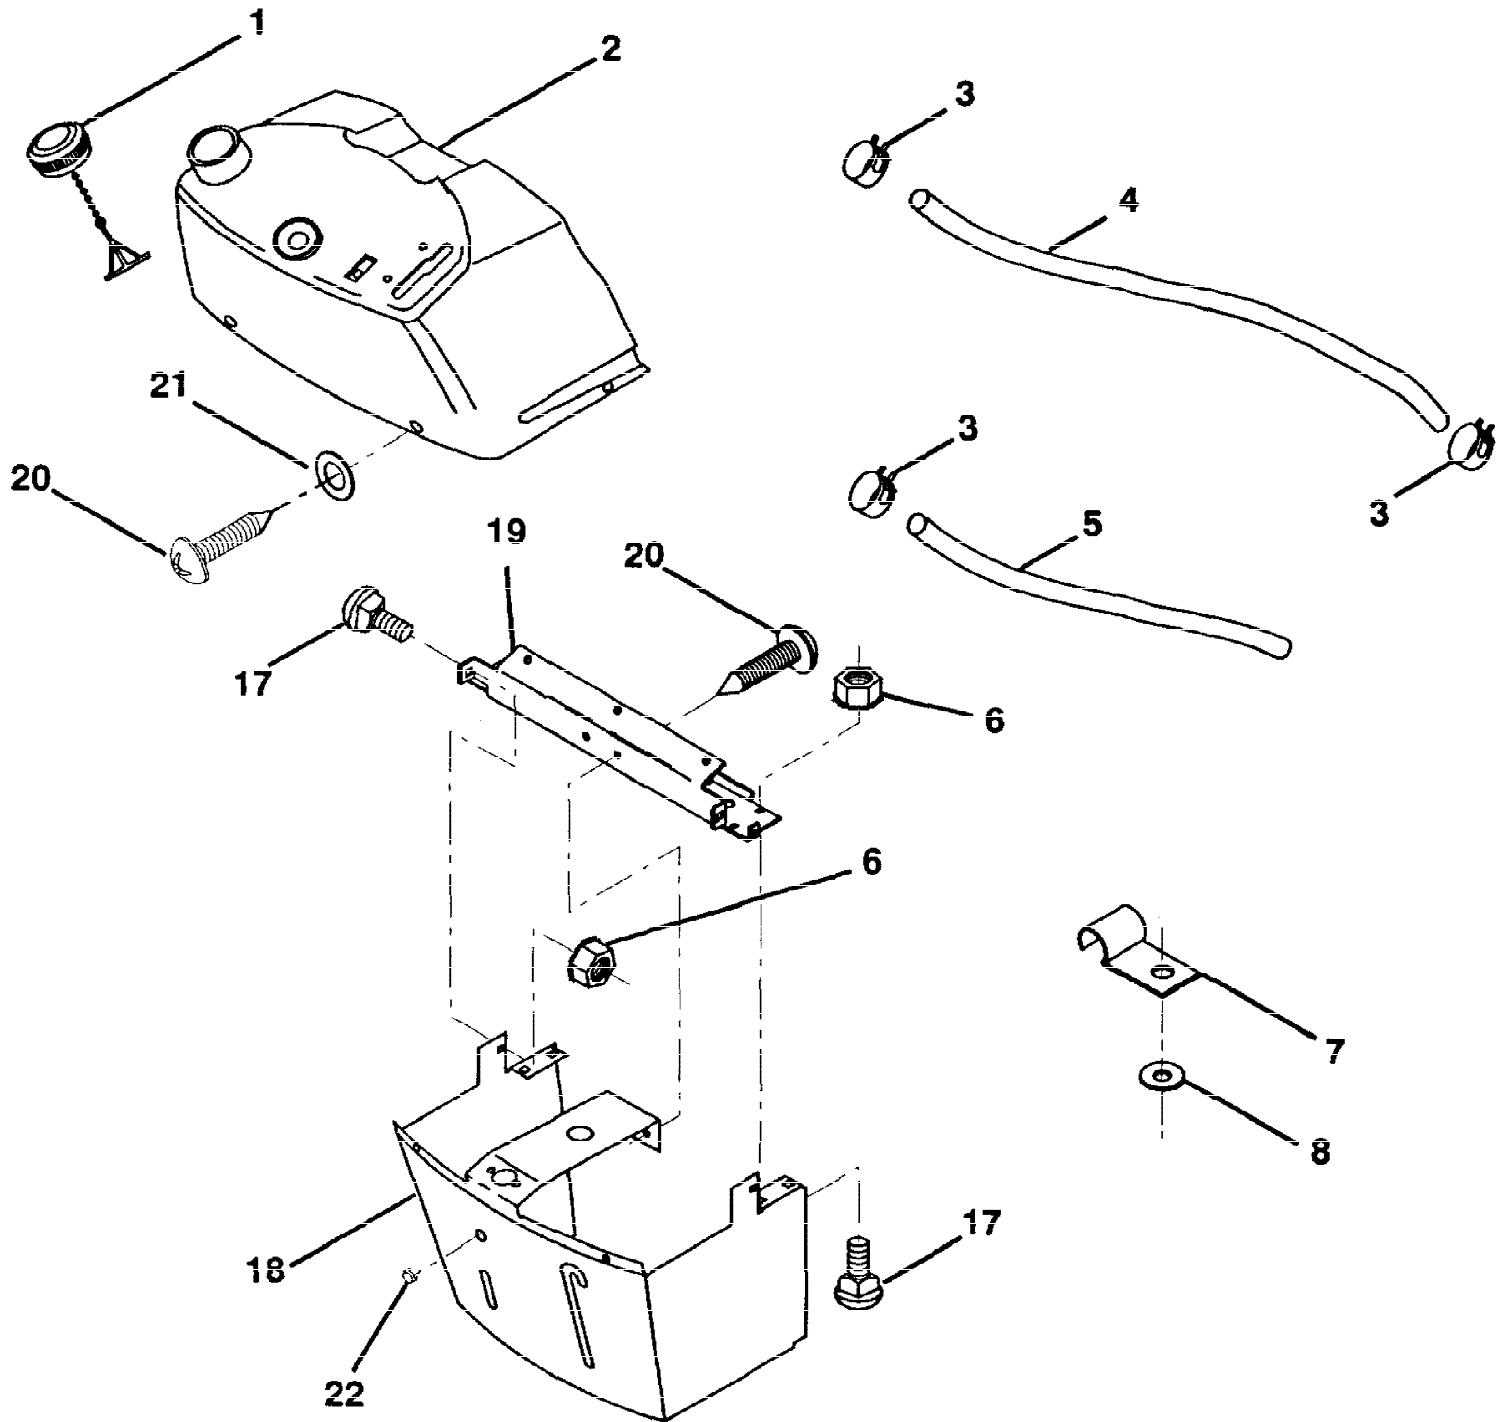

12 HP 38" LAWN TRACTOR - - MODEL NUMBER YE12R38A

BRAKE / REAR MOWER LIFT ASSEMBLY

NOTE: All component dimensions given in U.S. inches
1 inch = 25.4 mm

Ref #	Part Number	Qty	Description
1	71673		PLUNGER CAP T
2	123436X		"ROD,PARK BRAKE"
3	123437X		"BRKT,PARK BRAKE"
4	8883R		PEDAL COVER T
5	132205		BRK ASM CLUT LH
6	76020312		SUB= 3145
7	19131016		WASHER
8	17490508		SCREW LT
9	76020412		COTTER PIN
10	19131316		WASHER
11	131656		SUB= 136225
12	132563		ASM CLUT/BRK PED
13	123394X		"ROD,CLUTCH"
14	121978X		"BRKT,LIFT SHAFT"
15	133332		PVT BRAKE ARM ASM
16	19251816		WASHER T
17	12000034		KLIP RING
18	106888X		SPRING ROD LT
19	73350600		NUT
20	73680600		SUB= 73690600
21	131460		SUB= 532131460
22	127378		SUB= 144585
23	73680600		SUB= 73690600
24	19132012		WASHER
25	4921H		SPRING.RETAINER
26	73930600		LOCKNUT
27	132218		THREADED LINK
28	132221		ASM REAR MOW LIFT
29	72110506		SUB= 72270506
30	73510500		NUT
31	133095		COUNTER SPRING
32	133721		LINK LIFT LEVER

12 HP 38" LAWN TRACTOR -- MODEL NUMBER YE12R38A

DASHBOARD

NOTE: All component dimensions given in U.S. inches
1 inch = 25.4 mm

Ref #	Part Number	Qty	Description
1	122015X		SUB= 141523
2	130914		SUB= 138392
3	123487X		HOSE CLAMP
4	8544R		SUB= 295J
5	8548R		FUEL LINE T
6	73510400		NUT
7	2751R		CLIP T
8	19091216		WASHER PM
17	72110404		BOLT
18	131886		SUPT ASM DASH
19	134744		CROSS BRACE
20	18000408		SUB= 818000408
21	19090816		WASHER
22	134014		PLUG DOME