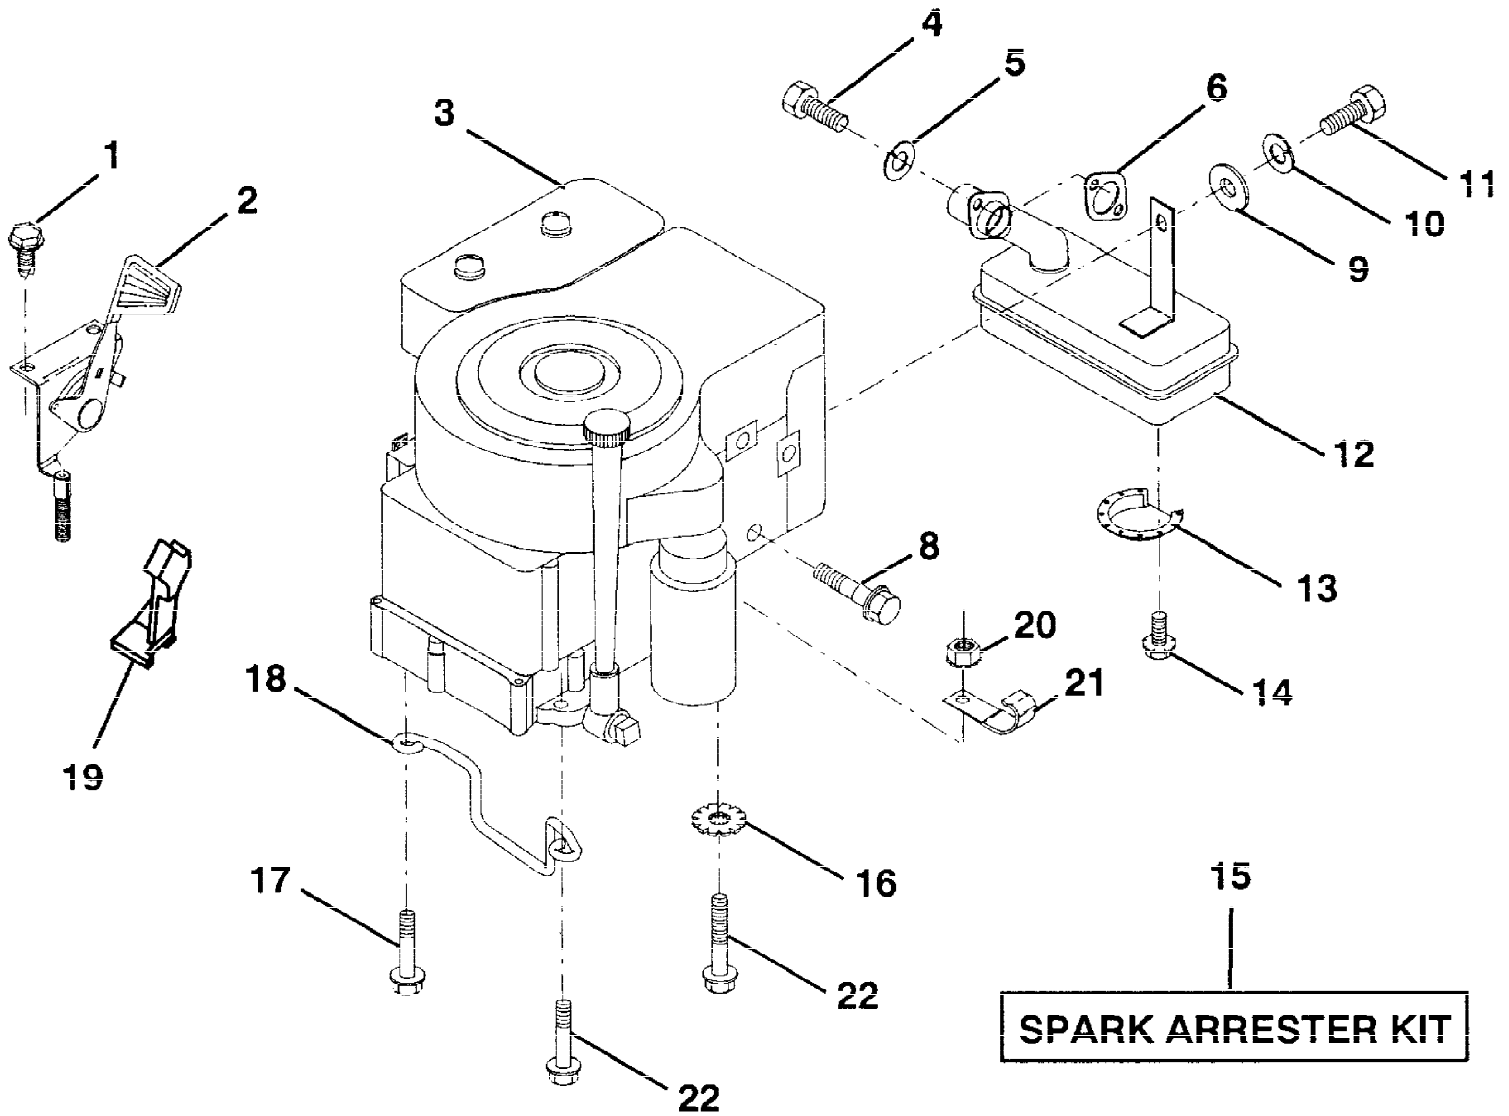

12 HP 38" LAWN TRACTOR -- MODEL NUMBER YE12R38A

DASHBOARD

NOTE: All component dimensions given in U.S. inches
1 inch = 25.4 mm

Ref #	Part Number	Qty	Description
1	122015X		SUB= 141523
2	130914		SUB= 138392
3	123487X		HOSE CLAMP
4	8544R		SUB= 295J
5	8548R		FUEL LINE T
6	73510400		NUT
7	2751R		CLIP T
8	19091216		WASHER PM
17	72110404		BOLT
18	131886		SUPT ASM DASH
19	134744		CROSS BRACE
20	18000408		SUB= 818000408
21	19090816		WASHER
22	134014		PLUG DOME

12 HP 38" LAWN TRACTOR -- MODEL NUMBER YE12R38A

ELECTRICAL

Ref #	Part Number	Qty	Description
1	73510400		NUT
2	108423X		CABLE ASM.
3	121265X		SUB= 123899X
4	17211008		SCREW
5	108236X		BRACKET LT
6	104445X		SWITCH-INTER. GT
7	109553X		SWITCH INTERLOCKT
8	17021008		SCREW
9	122147X		KEY
10	123620X		SUB= 141226
11	124211X		NUT IGNITION
12	4406R		SUB= STD365402
13	124083X		COVER IGNITION SW
14	7192J		WIRE TIE
15	121305X		SWITCH SEAT
16	73510500		NUT
17	108824X		FUSE HYT
18	128353		CABLE ASSY
19	132222		SUB= 532132222
20	73350400		NUT
21	10090400		SUB= 10040400
22	74780408		BOLT
23	11050400		LOCKWASHER
24	131563		SUB= 154336
25	109081X		SUB= 146154
26	74760412		BOLT LT
27	19091016		WASHER
28	10040400		LOCKWASHER
29	121264X		"CAP,BATTERY "
30	73220400		SUB= 50675
31	7662J		SUB= 4152J
32	127441X		SUB= 136850
33	110712X		SWITCH LT

12 HP 38" LAWN TRACTOR - - MODEL NUMBER YE12R38A ENGINE / THROTTLE

NOTE: All component dimensions given in U.S. inches
1 inch = 25.4 mm

Ref #	Part Number	Qty	Description
1	17720408		SCREW
2	133025		SUB= 532133025
3	131951		ENGINE BRIGGS AND STRATTON
4	71070512		SCREW
5	10040500		LOCKWASHER
6	125593X		SUB= 272293
7	73220500		NUT.HEX.5/16-18
8	121094X		BOLT T
9	19101216		WASHER
10	10040400		LOCKWASHER
11	74780412		SUB= 74780414
12	123676X		SUB= 137437
13	101326L		DEFLECTOR.222573
14	17030808		SUB= 17030814
15	121851X		SUB= 532137180
16	11050600		LOCKWASHER
17	17490624		SCREW LT
18	126636X		"KEEPER,DR BELT GR"
19	133097		SUB= 532133097
20	73510600		NUT
21	2751R		CLIP T
22	17490632		SCREW LT