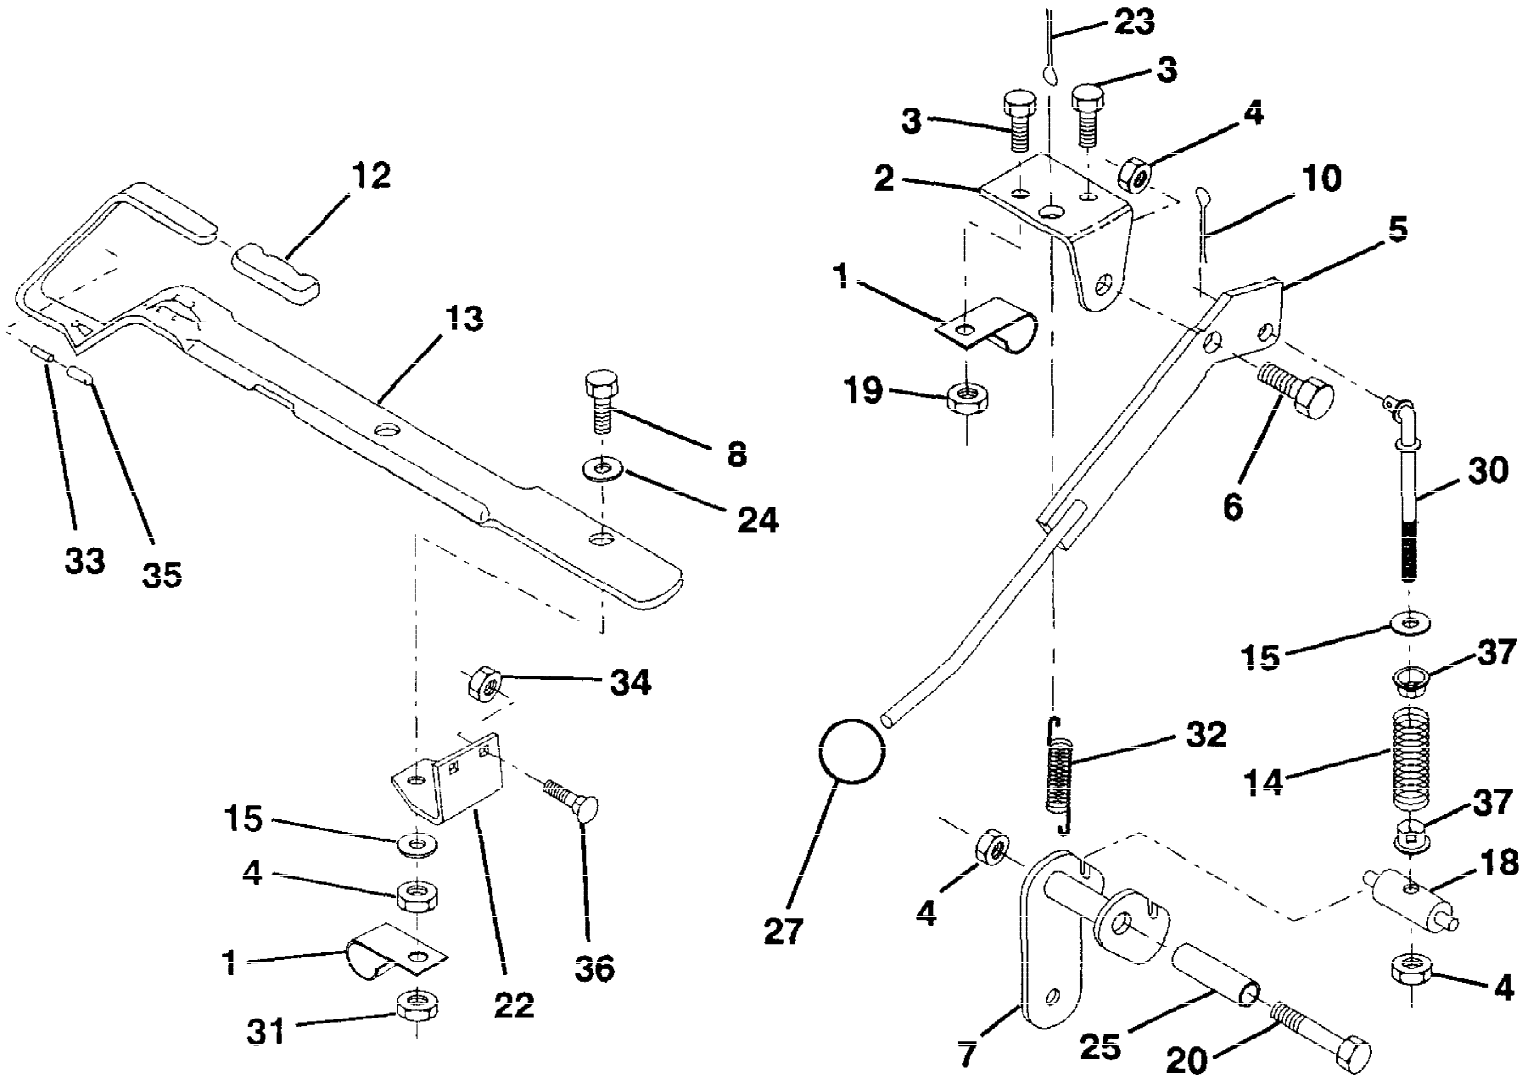

12 HP 38" LAWN TRACTOR - - MODEL NUMBER YE12R38A

HOOD

NOTE: All component dimensions given in U.S. inches
1 inch = 25.4 mm

Ref #	Part Number	Qty	Description
1	124657X		EXT SPRING
2	73510400		NUT
3	19091016		WASHER
4	74780410		BOLT
5	126675X		SUB= 139888
6	122549X		BRKT HOOD RH
7	122548X		BRKT HOOD LH
8	17411310		SUB= 17521312
9	74780412		SUB= 74780414
10	123693X		"BRACE,HOOD"
11	132918X505		HOOD
12	122035X		LENS
13	127029X		GRILL
14	2751R		CLIP T

Ref #	Part Number	Qty	Description
54	72110614		BOLT
55	4921H		SPRING.RETAINER
	134578		SUB= 142862
	130794		MANDREL ASM

12 HP 38" LAWN TRACTOR - - MODEL NUMBER YE12R38A

MOWER LIFT LEVER

NOTE: All component dimensions given in U S inches
1 inch = 25.4 mm

12 HP 38" LAWN TRACTOR - - MODEL NUMBER YE12R38A

TRANSAXLE

NOTE: All component dimensions given in U.S. inches
1 inch = 25.4 mm

Ref #	Part Number	Qty	Description
1	123385X		PULLEY
2	12000028		SUB= 2267J
3	123655X		SUB= 137366
4	2228M		SUB= 2228M1
5	73680500		SUB= 73690500
6	72140506		BOLT
7	123378X		"STRAP,TORQUE"
8	17490512		SCREW
9	110422X		SUB= 146682
10	121749X		WASHER
11	123583X		SQUARE KEY
12	74760644		BOLT
17	123632X		"LINK,SHIFT"
18	71040412		SUB= 74550412
19	10040400		LOCKWASHER
20	19091210		WASHER LT
21	123539X		"ARM,SHIFT"
22	105701X		WASH-SHFT PLT LT
23	122011X		"KNOB,SHT CONTROL"
24	128202		SUB= 532128202
25	76020416		PIN COTTER 1/8
26	73810500		NUT.LOCK.5/16-24
27	73510500		NUT
28	128085		"SPRING,EXT"
30	123692X		KNOB RETAINER
31	123409X		SPACER
33	73680600		SUB= 73690600
34	11050500		LOCKWASHER.5/16.E
35	12000001		E-RING LT