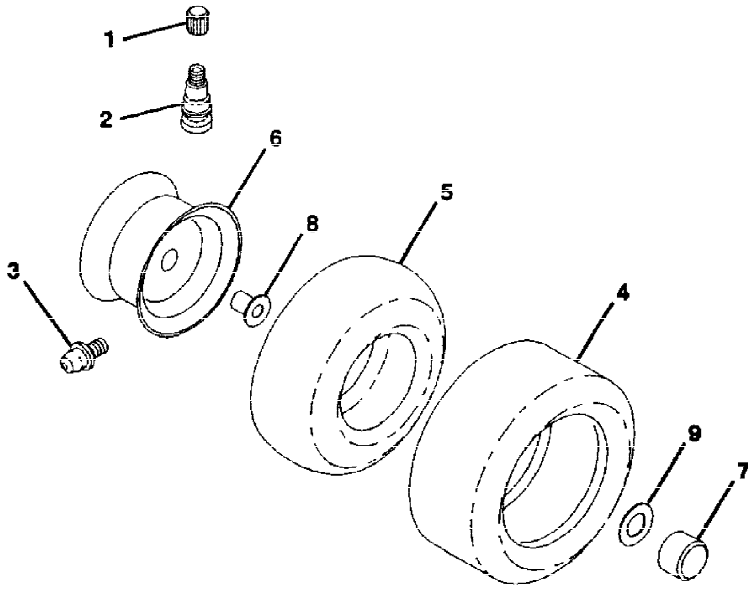

12 HP 38" LAWN TRACTOR - - MODEL NUMBER YE12R38A

TRANSAXLE

NOTE: All component dimensions given in U.S. inches
1 inch = 25.4 mm

Ref #	Part Number	Qty	Description
1	123385X		PULLEY
2	12000028		SUB= 2267J
3	123655X		SUB= 137366
4	2228M		SUB= 2228M1
5	73680500		SUB= 73690500
6	72140506		BOLT
7	123378X		"STRAP,TORQUE"
8	17490512		SCREW
9	110422X		SUB= 146682
10	121749X		WASHER
11	123583X		SQUARE KEY
12	74760644		BOLT
17	123632X		"LINK,SHIFT"
18	71040412		SUB= 74550412
19	10040400		LOCKWASHER
20	19091210		WASHER LT
21	123539X		"ARM,SHIFT"
22	105701X		WASH-SHFT PLT LT
23	122011X		"KNOB,SHT CONTROL"
24	128202		SUB= 532128202
25	76020416		PIN COTTER 1/8
26	73810500		NUT.LOCK.5/16-24
27	73510500		NUT
28	128085		"SPRING,EXT"
30	123692X		KNOB RETAINER
31	123409X		SPACER
33	73680600		SUB= 73690600
34	11050500		LOCKWASHER.5/16.E
35	12000001		E-RING LT

12 HP 38" LAWN TRACTOR - - MODEL NUMBER YE12R38A

WHEELS & TIRES

NOTE: All component dimensions given in U.S. inches
1 inch = 25.4 mm

Ref #	Part Number	Qty	Description
1	59192		VALVE CAP
2	65139		VALVE STEM LT
3	278H		FITTING LT
4	132696		SUB= 532132696
	132703		SUB= 532132703
5	59904		TUBE.5.3/4.5/6
	8134H		TUBE.16X6.5/7.5-8
6	122394X361		SUB= 137237X417
	123412X361		RIM
7	104757X		HUB CAP
8	9040H		"FLANGE, BEARING"
9	121748X		WASHER