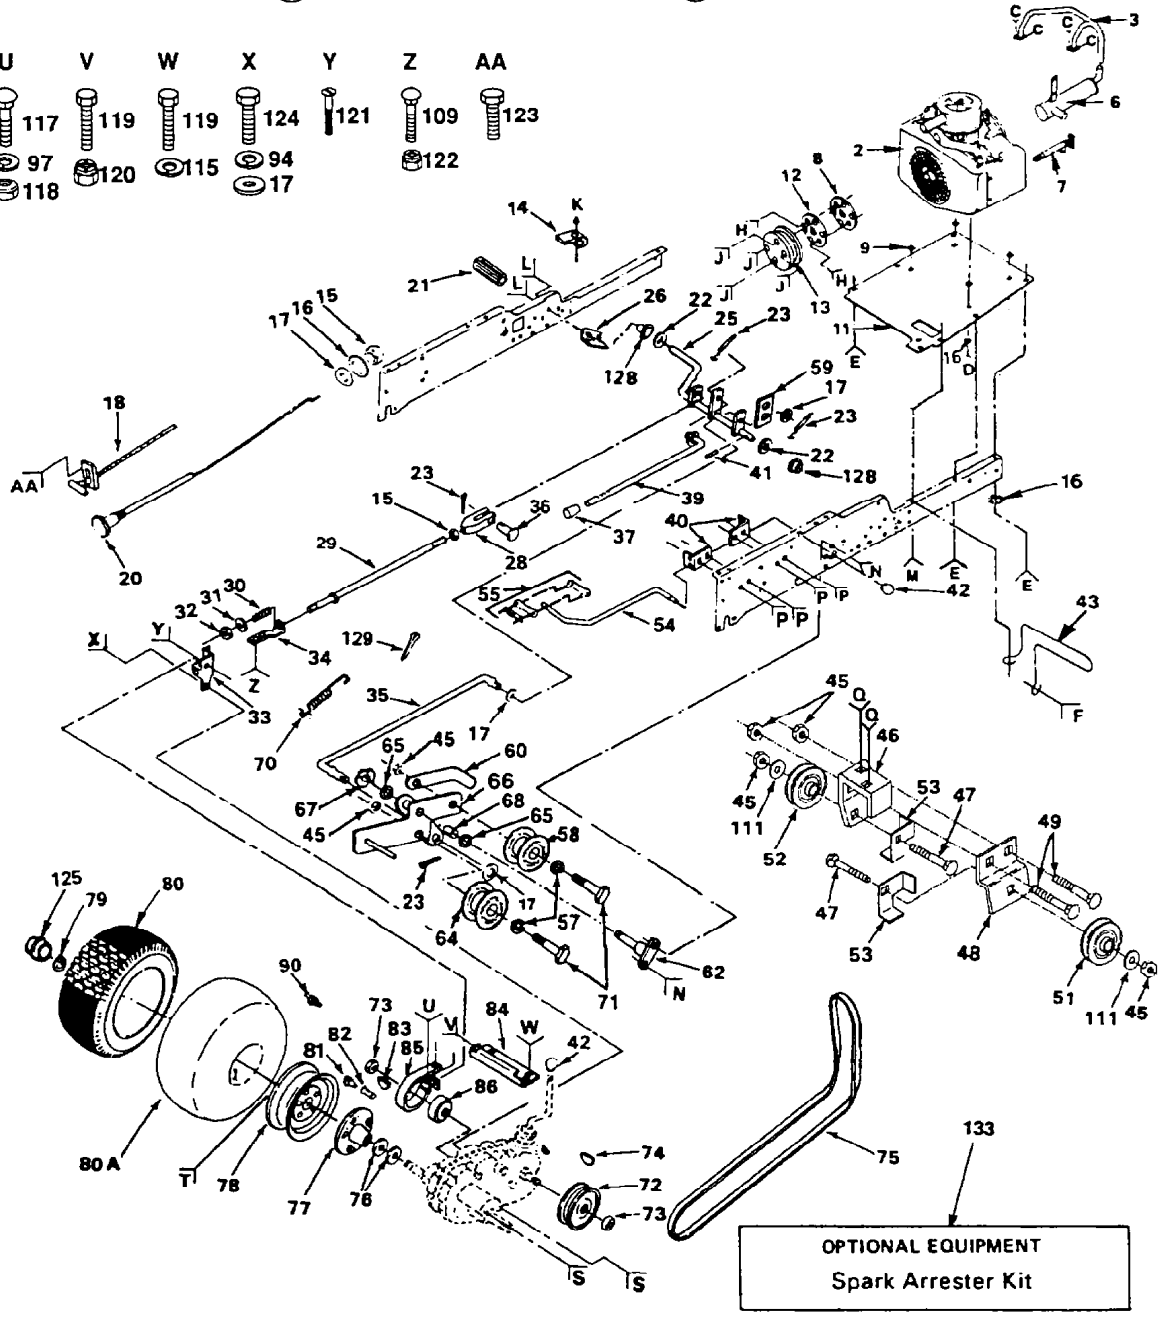

18 H.P. GARDEN TRACTOR

GROUND DRIVE

C 96 131	D 98 45	E 100 45	F 108 111 45	H 101 94	J 102	K 103 104	L 105 89	M 98 111 45	N 101 45	P 126 110	Q 107 45	S 114 115	T 116

U 117 97 118	V 119 120	W 119 115	X 124 94 17	Y 121	Z 109 122	AA 123

Ref #	Part Number	Qty	Description
3	110891X		EXHAUST TUBE T
6	120829X		SUB= 127881
7	9767H		DRAIN VALVE
8	110947X		CHAFF GUARD T
9	110869X		SUB= 133692
11	110867X		"ENG. T, BASE"
12	104577X		ADAPTER T
13	121355X		SUB= 101343L
14	5304J		ACT-SWITCH T
15	73610600		SUB= 7810H
16	11050600		LOCKWASHER
17	19131316		WASHER
18	121467X		SUB= 532132746
20	121470X		SUB= 532132780
21	8883R		PEDAL COVER T
22	121749X		WASHER
23	76020312		SUB= 3145
25	104375X		SHAFT ASSY GT
26	104601X		BRKT SWITCH GT
28	100604K		YOKE GTV
29	5308J		BRAKE ROD T
30	7241J		SPRING T
31	19131614		WASHER
32	73530600		SUB= 7810H
33	677A637		BRAKE BRKT ASSY T
34	7229J		GUIDE ROD T
35	101356L		ROD CLUTCH GTV
36	5102J		CLEVIS PIN T
37	71673		PLUNGER CAP T
39	109767X		SUB= 136284
40	105598X		ROD BRACKET GT
41	5142H		ROLL PIN STD
42	121466X		KNOB
43	108885X		GUARD MUFFLER HYT
45	73680600		SUB= 73690600
46	121063X		SUB= 139995
47	72110614		BOLT
48	122825X		BRKT IDLER FLAT
49	72140606		BOLT
51	102403X		IDLER-FLAT T
52	101344L		PULLEY V IDLR GTV
53	122824X		GUARD BELT
54	122253X		ROD SHIFT HI LO
55	122268X		CONNECTING LINK
57	19131413		WASHER
58	104360X		SUB= 131494
59	121358X		RETAINER SPRING
60	121360X		RETAINER BELT
62	101358K		BRACKET ASSY GTV
64	121361X		SUB= 139123
65	207J		WASHER T
66	121356X		BRACKET CLUTCH
67	12000039		KLIP RING
68	105706X		"LY, BEARING"
70	121357X		SPRING EXT CLUTCH
71	74760628		BOLT
72	120332X		PULLEY GT
73	9204H		NUT STD
74	9858M1		KEY
75	110883X		BELT-V.98.5.GD.DV