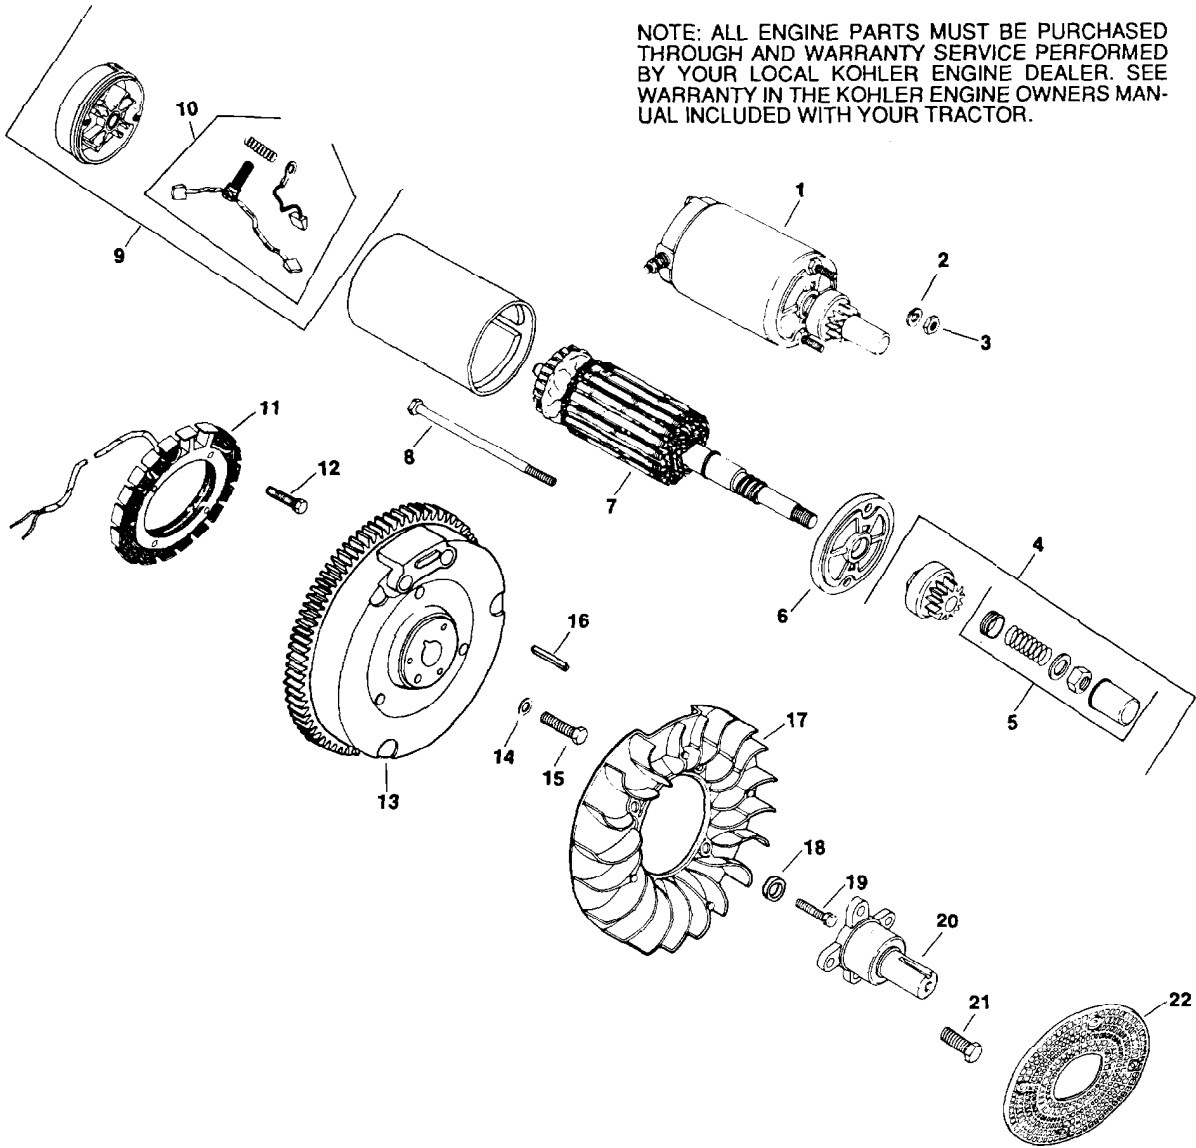

18 H.P. GARDEN TRACTOR ENGINE -- KOHLER MODEL NUMBER M18S SPEC. 24585

NOTE: ALL ENGINE PARTS MUST BE PURCHASED THROUGH AND WARRANTY SERVICE PERFORMED BY YOUR LOCAL KOHLER ENGINE DEALER. SEE WARRANTY IN THE KOHLER ENGINE OWNERS MANUAL INCLUDED WITH YOUR TRACTOR.

Ref #	Part Number	Qty	Description
2	X-20-1		WASHER
3	X-81-1		NUT
4	52-755-05		KIT, DRIVE
5	52-755-08		KIT, DRIVE PARTS
6	52-227-01		CAP, DRIVE END
7	52-170-02		ARMATURE
8	52-211-01		BOLT
9	277612		CAP, COMMUTATOR END
10	48-755-15		KIT, BRUSH
11	237878		KIT
12	X-67-51		SCREW
13	52-025-36		FLYWHEEL
14	52-468-15		WASHER
15	25-086-24		SCREW, 3/8-24X1-1/4
16	X-286-17		KEY
17	25-157-01		FAN
18	25-112-04		SPACER
19	25-086-21		SCREW, HEX 1/4-20 X 5/8
20	237373		SHAFT, FRONT DRIVE
21	X-159-2		SCREW
22	25-162-02		SCREEN, GRASS
	25-450-03		TAG CAUTION