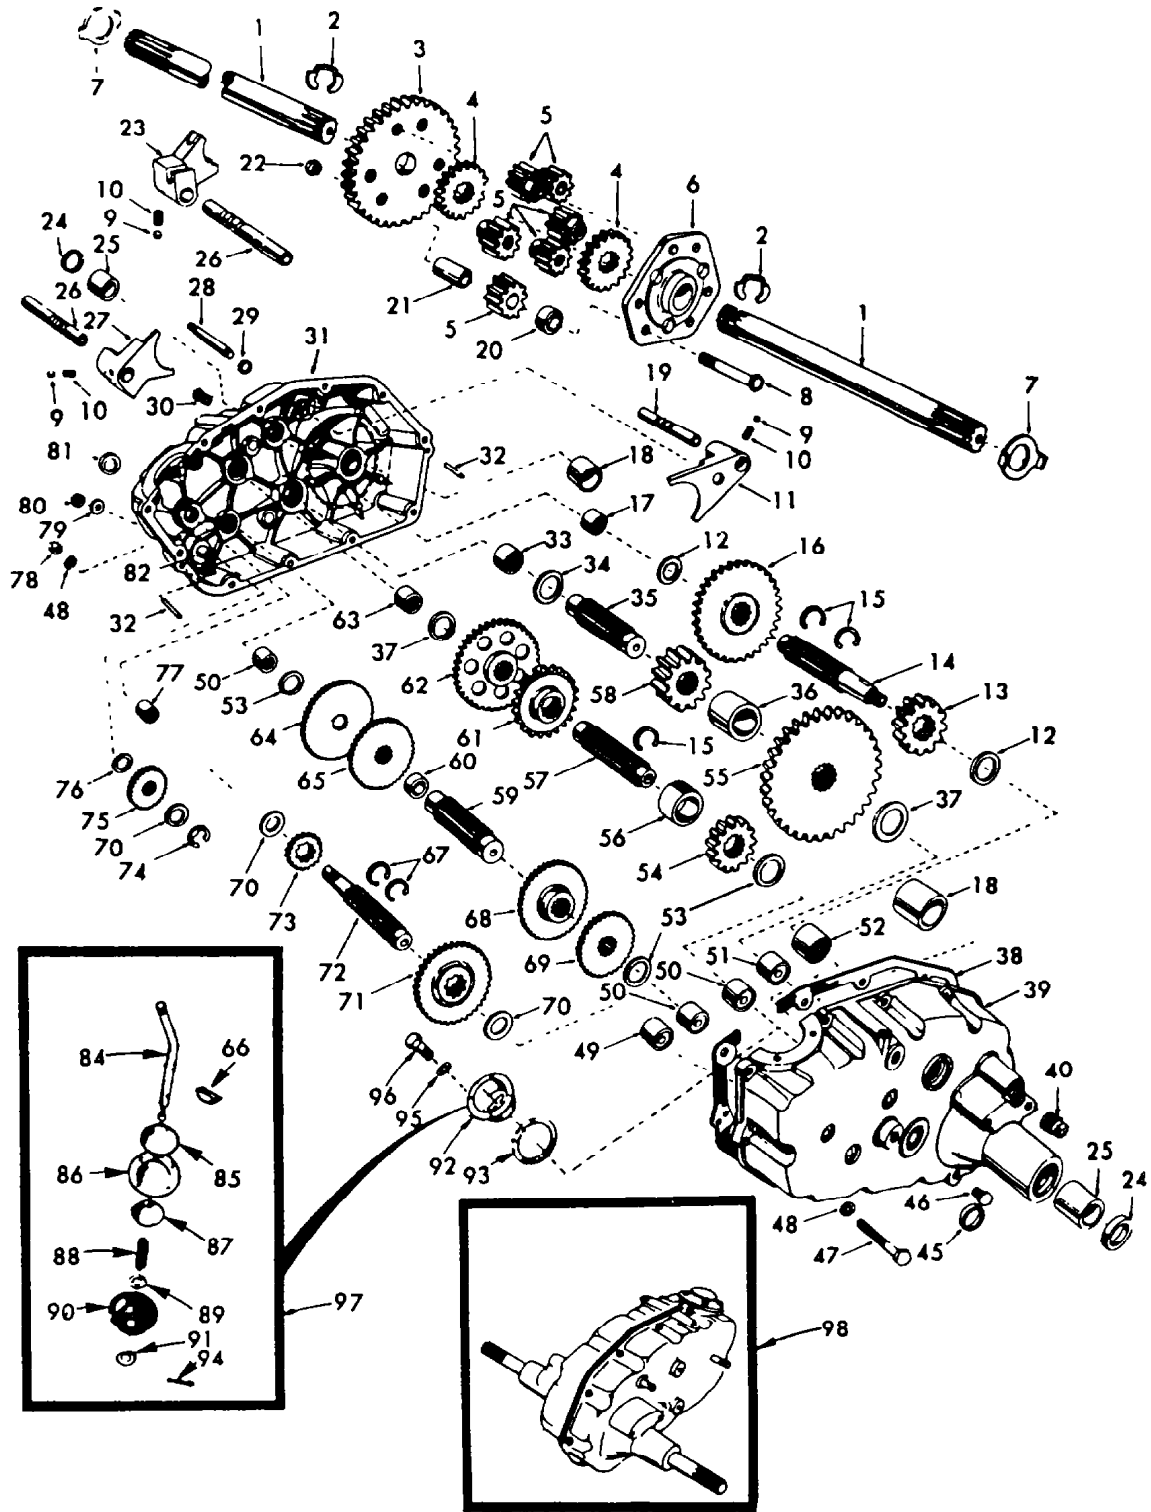

18 H.P. GARDEN TRACTOR

TRANSAXLE

Ref #	Part Number	Qty	Description
2	12000034		KLIP RING
3	4199R		FINAL GEAR T
4	4216R		DIFF GEAR T
5	4215R		DIFF PINION T
6	4217R		DIFF CARRIER T
7	6256H		WASHER T
8	74020652		BOLT
9	7392M		SUB= 100482K
10	6272H		SUB= 145359
11	4985R		SHIFT FORK T
12	6266H		WASHER .T
13	4212R		RED PINION T
14	4196R		GEAR SHAFT T
15	6276H		SNAP RING T
16	633A63		GEAR T
17	8118M		"T, BEARING"
18	8740H1		BEARING
19	122238X		SHAFT
20	4218R		SPACER T
21	6252H1		PINION RS
22	7810H		GRIPCO NUT
23	4986R		SHIFT FORK T
24	7393R		OIL SEAL STD
25	992R1		BRNG. T
26	6216H		SHAFT T
27	6262H		FORK T
28	122254X		SHIFT SHAFT
29	6269H		SEAL T
30	5855H		VALVE M
31	122162X		GEARCASE RH
32	6277H		PIN T
33	4225R		NEEDLE BRNG T
34	7396H		RACE T
35	4198R		GEAR SHAFT T
36	4200R		SUB= 532004200
37	7395H		RACE T
38	121878X		GASKET
39	122163X		GEARCASE LH
40	13320400		PLUG PIPE
45	6271H		SEAL T
46	13060200		SUB= 13020200
47	74780524		HEX BOLT
48	10140500		SUB= 10040500
49	4895H		"TI, BEARING"
50	4222R		NEEDLE BRNG T
51	1529R		NEEDLE BRNG T
52	8119M		"STD, BEARING"
53	4220R		BRNG RACE
54	4209R		RED PINION T
55	4213R		RED GEAR T
56	4442R		PINION SPACER T
57	4195R		GEAR SHAFT T
58	4214R		FINAL PINION T
59	4194R		GEAR SHAFT T
60	7528R		SPACER T
61	4208R		RED PINION T
62	4207R		RED GEAR T
63	7398H		RACE T
64	4203R		LOW SPEED GEA T
65	4204R		REVERSE GEAR T