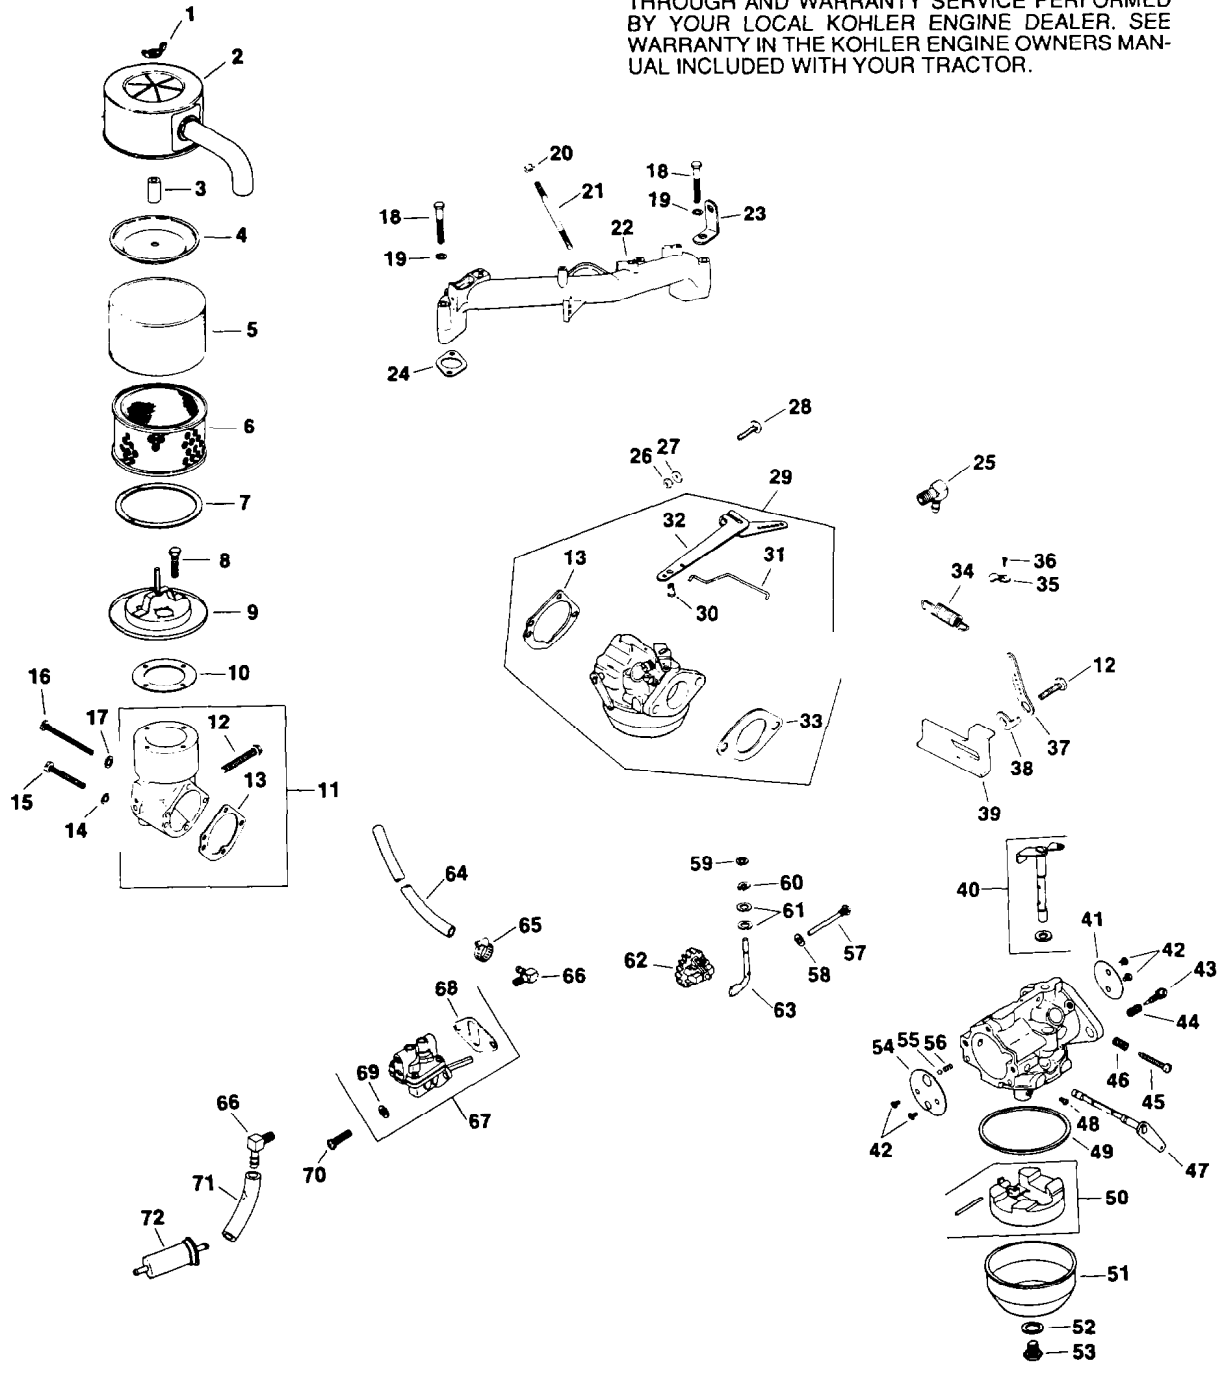

Ref #	Part Number	Qty	Description
2	52-096-36		COVER, AIR CLEANER
3	231032		SEAL ELEMENT
4	52-082-04		COVER AIR CLEANER ELEMENT
5	45-083-01		PRE-CLEANER
6	45-083-02		ELEMENT
7	237423		SEAL
8	X-67-98		SCREW
9	52-201-06		BASE
10	277093		GASKET
11	52-754-01		KIT, ELBOW
12	52-086-11		SCREW
13	25-041-06		GASKET, AIR CLEANER
14	X-22-9		WASHER
15	X-50-57		SCREW
16	X-50-37		SCREW
17	X-25-79		WASHER
18	X-6-8		SCREW
19	X-21-1		WASHER
20	X-77-2		NUT
21	X-352-37		STUD
22	52-164-10		MANIFOLD, INTAKE
23	52-445-02		STRAP, LIFTING
24	52-041-09		GASKET
25	25-155-02		CONNECTOR
26	X-81-1		NUT
27	X-25-72		WASHER
28	52-211-04		SCREW
29	52-853-10		KIT, CARBURETOR
30	25-158-07		BUSHING, LINKAGE
31	52-079-08		LINK, GOVERNOR
32	52-186-06		ARM, GOVERNOR
33	271030		GASKET
34	52-091-04		SPRING, GOVERNOR
35	235778		CLAMP
36	X-67-97		SCREW
37	52-119-01		LEVER, SPEED CONTROL
38	234614		STOP, GOVERNOR
39	52-531-02		STOP, HIGH SPEED
40	52-144-16		SHAFT, THROTTLE
41	25-146-02		PLATE
42	25-086-27		SCREW
43	25-368-01		NEEDLE
44	25-089-02		SPRING
45	25-086-26		SCREW
46	25-089-04		SPRING
47	52-090-12		LEVER, CHOKE
48	52-337-06		JET, MAIN
49	25-041-04		GASKET
50	25-757-09		KIT
51	25-104-01		BOWL, FUEL
52	25-041-03		GASKET
53	25-100-05		SCREW, BOWL RETAINER
54	25-146-03		PLATE, CHOKE
55	25-194-01		BALL
56	25-089-03		SPRING
57	231355		PIN
58	X-25-12		WASHER
59	X-25-63		WASHER, PLAIN 1/4
60	X-269-28		RETAINER
61	X-25-102		WASHER

Ref #	Part Number	Qty	Description
61	X-25-102		WASHER
62	A-235743-S		KIT
63	52-078-04		SHAFT
64	52-353-04		LINE, FUEL
65	X-426-9		CLAMP, HOSE
66	25-155-02		CONNECTOR
67	52-559-01		PUMP
68	25-041-05		GASKET, FUEL PUMP
69	X-25-63		WASHER, PLAIN 1/4
70	47-086-08		SCREW
71	25-353-03		LINE
72	25-050-01		FILTER, FUEL
	25-113-07		DECAL, AIR CLEANER
	25-757-08		KIT, CARBURETOR REPAIR
	52-755-98		KIT, HIGH ALTITUDE JET