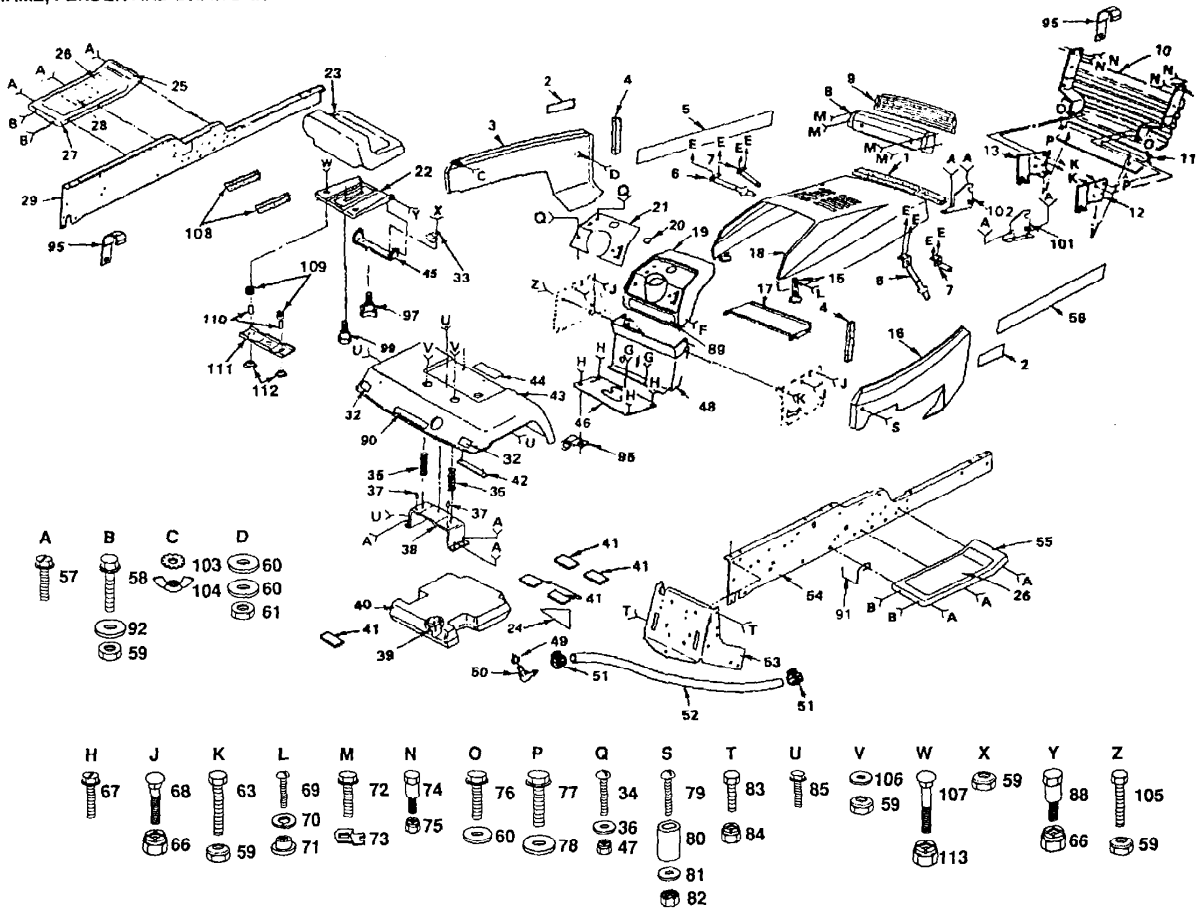

18 H.P. GARDEN TRACTOR

FRAME, FENDER AND DRAWBAR

Ref #	Part Number	Qty	Description
2	124053X		NLA
3	121888X388		SUB= 150302X505
4	106088X		FOAM STRIP T
5	123965X		DECAL HOOD LH
6	106784X		SUB= 155013
7	104618X		SUB= 155013
8	104613X		SUB= 147717
9	106395X		LENS LT
10	122100X		GRILL ASSY
11	105419X388		NLA
12	110854X		SUPPORT RH YTH
13	110855X		SUPPORT LH YTH
15	109808X		HOOD LATCH T
16	121887X388		SUB= 140679X505
17	7985J		SUB= 140229
18	121886X388		SUB= 150301X505
19	121312X		DASH
20	8022J		PLUG-DASH T
21	121448X011		DASH PLATE
22	124294X		SUB= 155925
23	110840X		SUB= 140121
24			REFER TO IMAGE
25	101892X		DECAL T
26	108256X		PAD FOOTREST T
27	105465X388		FOOTREST LH YT
28	123243X		DECAL - DRIVE BELT
29	110893X		SUB= 151630
32	106202X		REFLECTOR-TAIL YT
33	2751R		CLIP T
34	74180512		SCREW
35	124181X		SPRING COMPRESSIO
36	19111116		WASHER
37	105531X		NUT-PUSH YT
38	105509X		SUB= 137113
39	123549X		SUB= 158990
40	106020X		SUB= 151346
41	106082X		PAD-SPACER LT
42	105511X		SUB= 140675
43	121642X388		FENDER
44	120822X		DECAL
45	105513X		SUB= 140551
46	106042X013		CVR SHAFT GATE
47	73510500		NUT
48	104608X		DASH ASSEMBLY
49	3645J		BUSHING OUTLET T
50	8710J		FUEL TANK STEM GT
51	123487X		HOSE CLAMP
52	7834R		SUB= 8542R
53	7982J		SUB= 140506
54	110892X		SUB= 150383
55	105464X388		FOOTREST-R.H.
56	123966X		NLA
57	17490612		SCREW
58	74760612		SUB= 74780612
59	73680600		SUB= 73690600
60	19091216		WASHER PM
61	73220400		SUB= 50675
63	74760616		BOLT
64	19131316		WASHER
65	74180512		SCREW