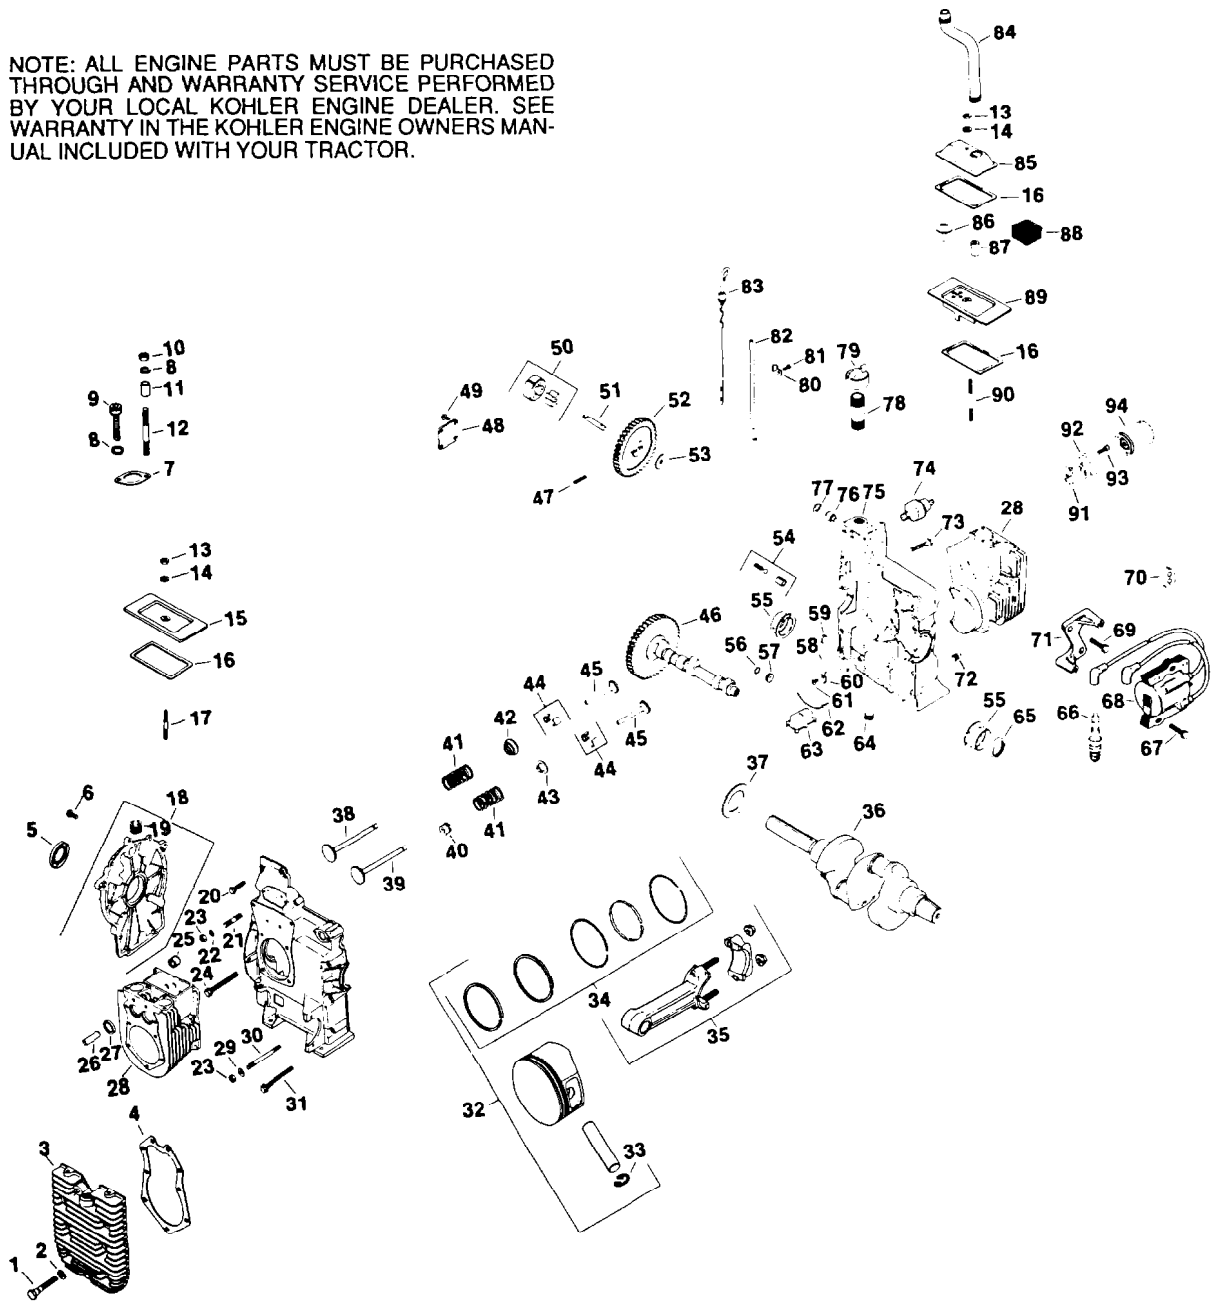

18 H.P. GARDEN TRACTOR ENGINE -- KOHLER MODEL NUMBER M18S SPEC. 24585

NOTE: ALL ENGINE PARTS MUST BE PURCHASED THROUGH AND WARRANTY SERVICE PERFORMED BY YOUR LOCAL KOHLER ENGINE DEALER. SEE WARRANTY IN THE KOHLER ENGINE OWNERS MANUAL INCLUDED WITH YOUR TRACTOR.

Ref #	Part Number	Qty	Description
2	220534		WASHER
3	52-015-08		HEAD, CYLINDER
4	52-041-18		GASKET, HEAD
5	X-583-5		SEAL
6	X-802-9		SCREW
7	52-041-14		GASKET, EXHAUST
8	X-21-1		WASHER
9	X-55-6		SCREW
10	X-82-2		NUT
11	52-112-08		SPACER
12	52-072-13		STUD
13	X-81-1		NUT
14	X-25-12		WASHER
15	52-096-18		COVER, #2 CYLINDER VALVE
16	52-055-01		GASKET
17	X-352-39		STUD
18	52-755-55		NUT, HEX
19	X-75-23		PLUG
20	25-086-10		SCREW
21	52-072-12		STEP STUD
22	52-468-12		WASHER
23	X-82-2		NUT
24	25-086-13		SCREW
25	52-158-04		BUSHING, LOCATING
26	52-316-06		GUIDE
27	230265		INSERT, VALVE SEAT
28	52-755-81		KIT, CYLINDER BARREL
29	41-468-01		WASHER
30	X-352-33		STUD
31	25-086-11		SCREW
32	52-874-11		PISTON W/RING SET
32A	52-874-12		PISTON W/RING SET .003"
32B	52-874-13		PISTON W/RING SET .010"
32C	52-874-14		PISTON W/RING SET .020"
32D	52-874-15		PISTON W/RING SET .030"
33	230004		RETAINER, PISTON PIN
34	52-108-09		RING SET, .003"
34A	52-108-10		RING SET, .010"
34B	52-108-11		RING SET, .020"
34C	52-108-12		RING SET, .030"
35	52-067-67		CONNECTING ROD
35A	52-067-68		CONNECT. ROD .010"
36	52-014-64		CRANKSHAFT
37	52-468-03		WASHER, .119/.122 (A.R.)
37A	52-468-04		WASHER, .128/.131
37B	52-468-05		WASHER, .137/.140 (A.R.)
38	52-016-02		VALVE, EXHAUST
39	52-017-08		VALVE, INTAKE
40	52-032-13		SEAL
41	25-089-01		SPRING
42	52-413-01		ROTATOR
43	230011		RETAINER, INTAKE VALVE
44	41-755-10		KIT RETAINER
45	52-019-02		TAPPET
46	52-012-08		CAMSHAFT
47	X-280-25		PIN, ROLL
48	52-096-03		COVER OIL PUMP
49	X-67-64		SCREW
50	52-393-09		ROTOR SET
51	52-144-05		SHAFT OIL PUMP