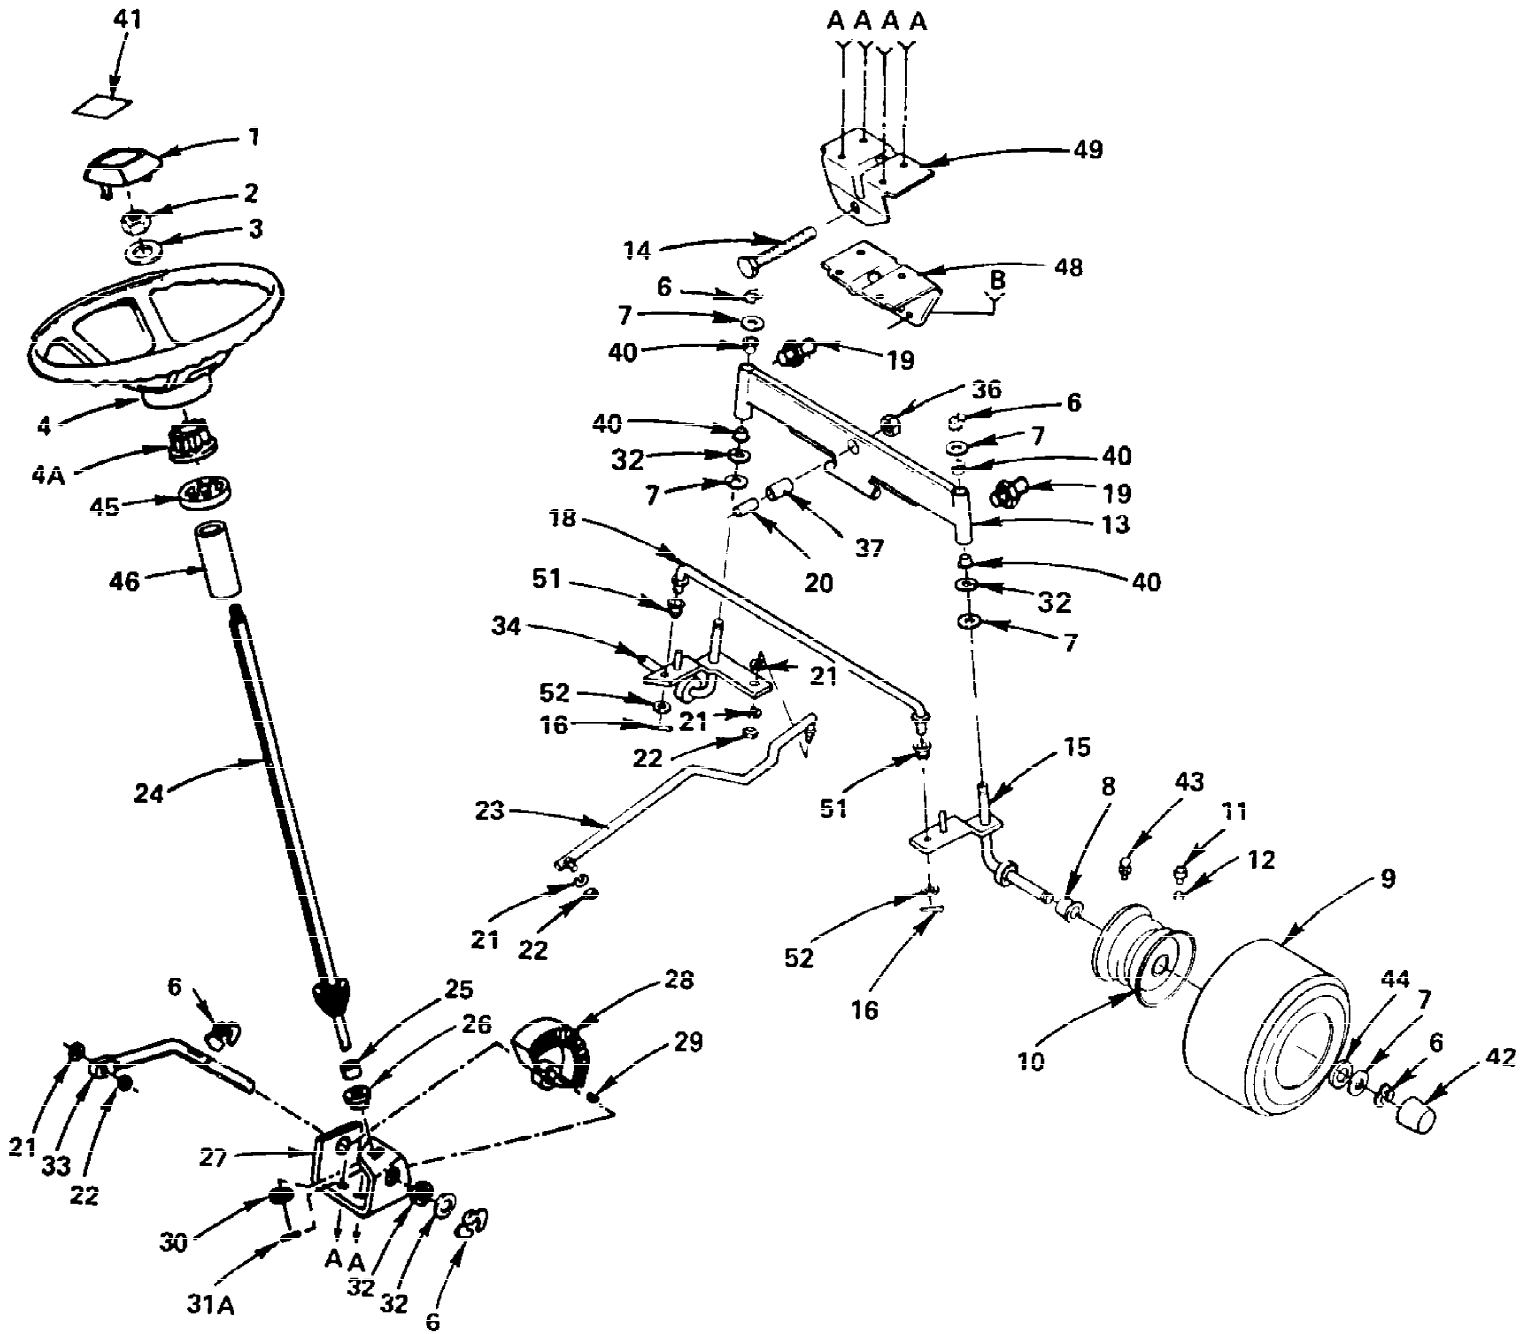

ROPER LAWN TRACTOR--MODEL NUMBER LT110DR

STEERING, FRONT AXLE AND WHEELS

Ref #	Part Number	Qty	Description
1	100710L		INSERT-WHEEL LT
2	73360800		NUT
3	100712K		WASHER
4	100713N		SUB= 150547
4A	100711L		ADAPTER LT
6	12000029		RING
7	19252016		SUB= 121749X
8	9040H		"FLANGE, BEARING"
9	106222X		SUB= 122073X
	59904		TUBE.5.3/4.5/6
10	106732X		SUB= 106732X417
11	65139		VALVE STEM LT
12	59192		VALVE CAP
13	108075X		FRONT AXLE
14	74761060		BOLT LT
15	105654X		SUB= 130524
16	76020412		COTTER PIN
18	105715X		ROD-TIE LT
19	6855M		ZERK M
20	105726X		SUB= 154391
21	10040600		LOCKWASHER
22	73610600		SUB= 7810H
23	105727X		LINK-DRAG LT
24	105008X		SHAFT ASSY LT
25	74580		SHAFT SPACER LT
26	71208		BUSHING
27	102531X		SUB= 110150X
28	4301J		GEAR-SECTOR T
29	106126X		KEY-WOODRUFF LT
30	19212016		WASHER D
31A	2882J		DRIVE PIN
32	6266H		WASHER .T
33	106127X		ROD-STEERING T
34	105656X		SPINDLE-LH LT
35	17490612		SCREW
36	73901000		"NUT-LOC,FLANGE LT"
37	105725X		SUB= 110438X
40	3366R		COL. SRTG. BEAR.
41	104590X		DECAL - STEERING WHEEL
42	104757X		HUB CAP
43	278H		FITTING LT
44	19252616		SUB= 121748X
45	106943X		SPACER LT
46	106944X		TUBE LT
48	105664X		SUPPORT.SADDLE.FT
49	105663X		SUPPORT-SADDL T
50	17490508		SCREW LT
51	102792X		SUB= 126847X
52	19131416		WASHER