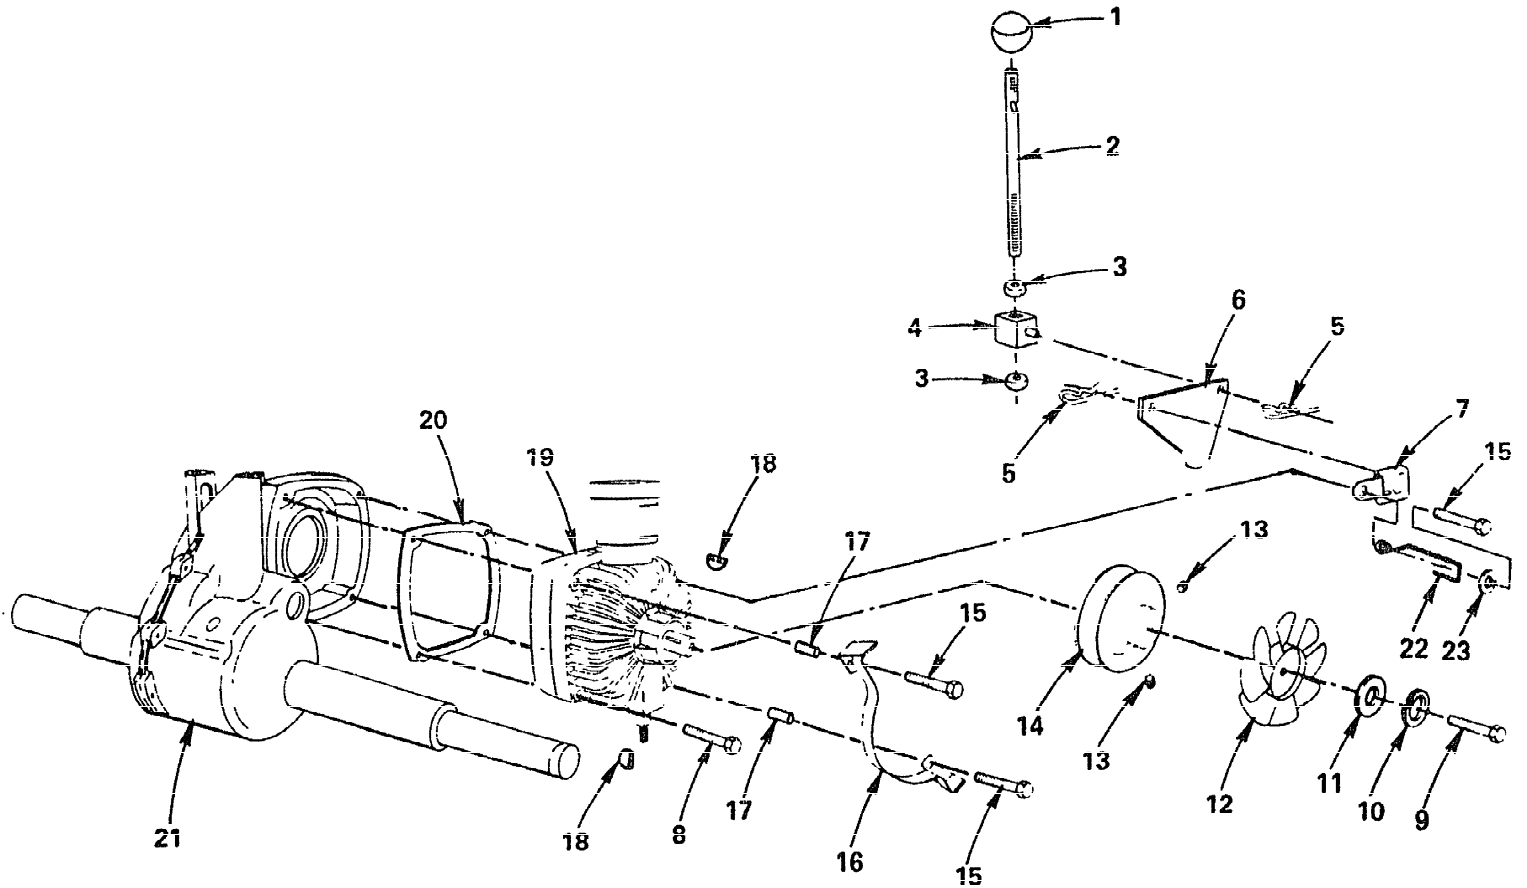

**ROPER YT16 HYDROSTATIC YARD TRACTOR--MODEL NUMBERS YTH160BR AND YTH160BT
DIFFERENTIAL AND PUMP ASSEMBLY**

Ref #	Part Number	Qty	Description
1	106932X		KNOB T(3/8 HOLE)
2	108587X		ROD COAST HYT
3	73350600		NUT
4	108212X		TRUNION HYT
5			CHECK WITH SUPPLIER
6	108222X		CONTROL COAST HYT
7	108182X		BRKT ASSEM HYT
8	74760648		BOLT - HEX 3/8 - 16 X 3
9			CHECK WITH SUPPLIER
10	10040400		LOCKWASHER
11	19092016		WASHER
12	108833X		FAN HYDRO HYT
13	23200506		SET SCREW
14	108099X		PULLEY HYT
15	74760656		BOLT
16	108185X		GUARD HYT
17	5648R		NLA
18	2898J		KEY T
19	108180X		PUMP HYDRO HYT
20	108179X		GASKET HYDRO HYT
21			CHECK WITH SUPPLIER
22	104777X		SUB= 140312
23	19131312		WASHER