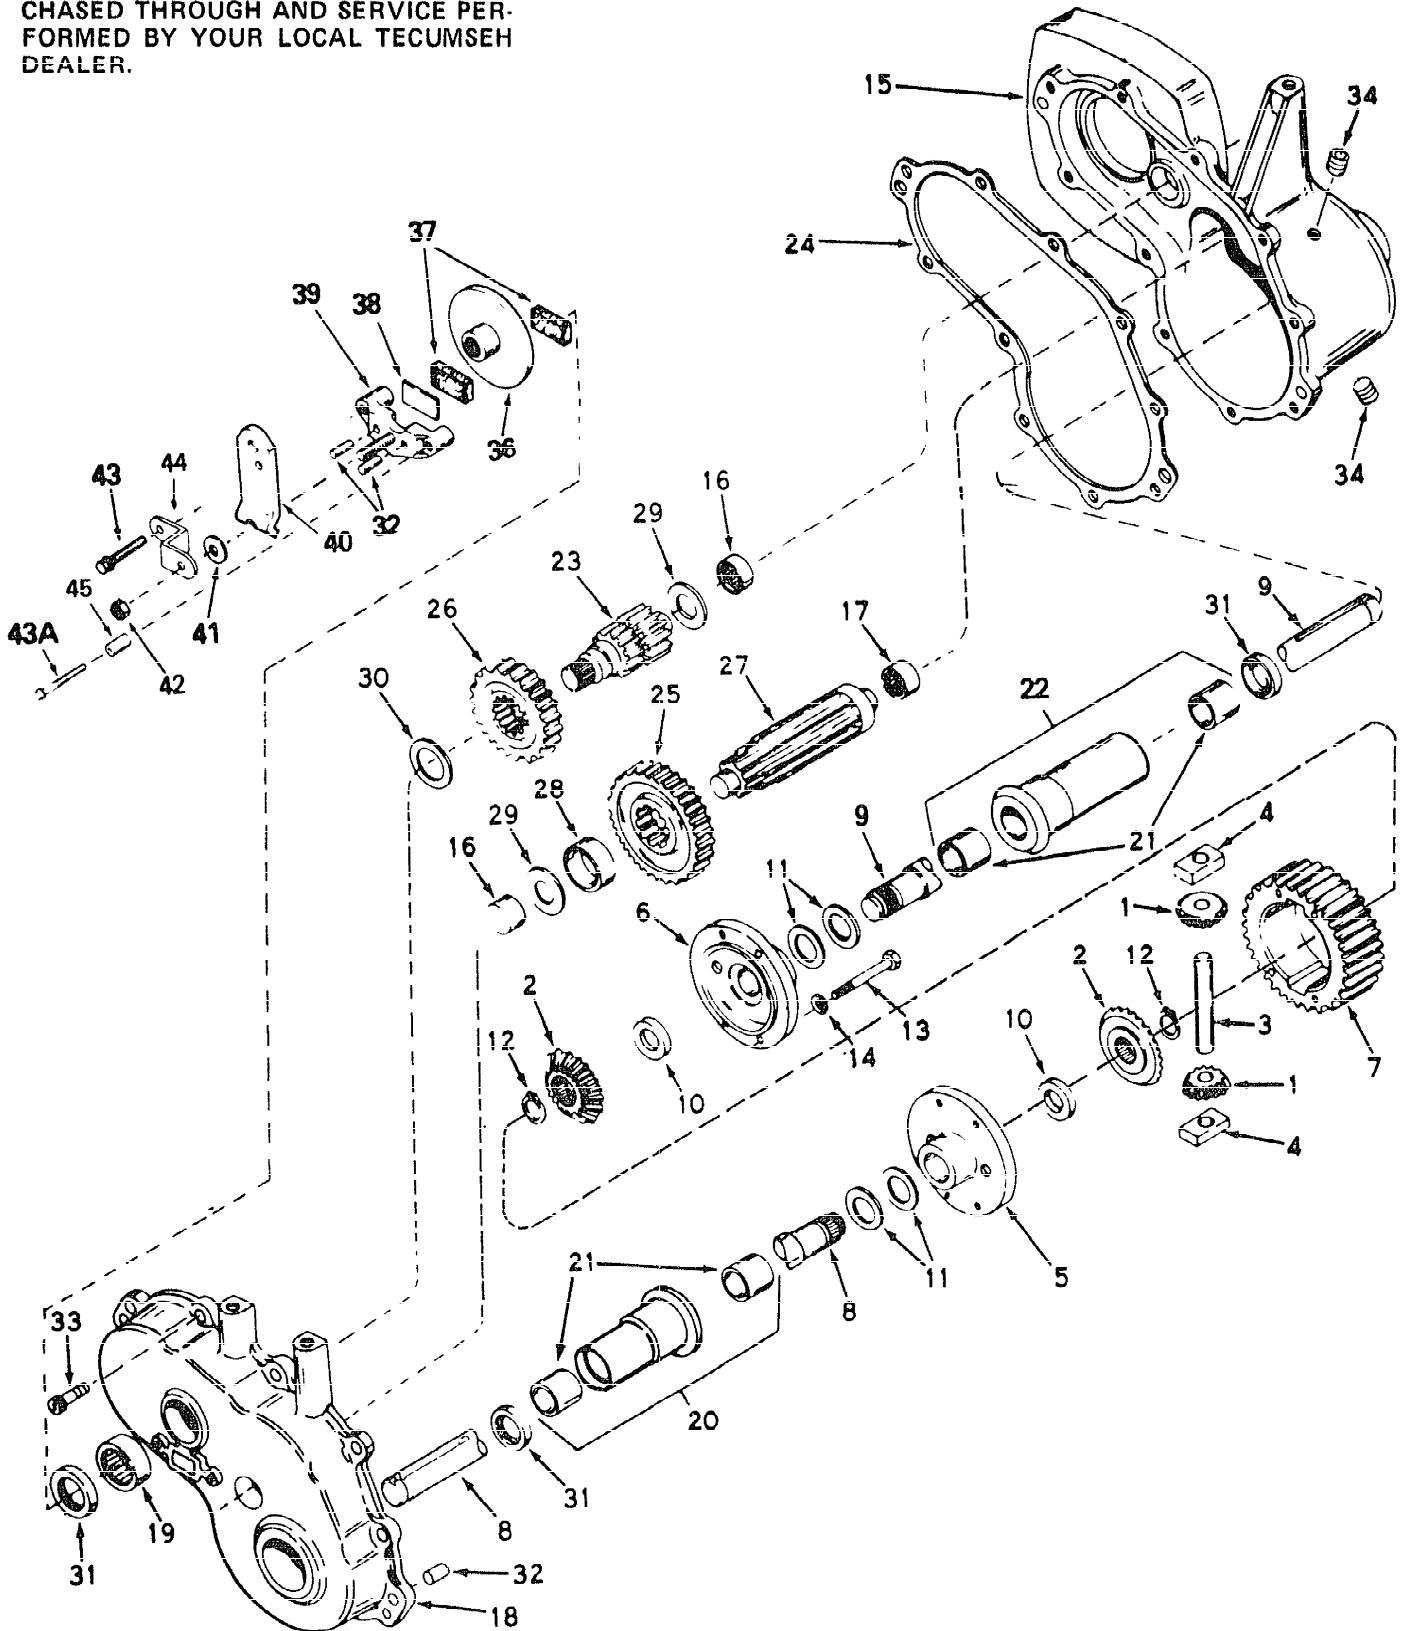

**ROPER YT16 HYDROSTATIC YARD TRACTOR--MODEL NUMBERS YTH160BR AND YTH160BT
TRANSAXLE**

ALL TRANSAXLE PARTS MUST BE PURCHASED THROUGH AND SERVICE PERFORMED BY YOUR LOCAL TECUMSEH DEALER.

Ref #	Part Number	Qty	Description
			REFER TO IMAGE
1	778197		PINION, 10T
2	778198		GEAR BEVEL
3	786019		PIN DRIVE
4	786027		BLOCK DRIVE
5	774028A		CARRIER, DIFFERENTIAL
6	774029A		CARRIER, DIFFERENTIAL
7	778033A		GEAR, RING
8	774526		AXLE
9	774527		AXLE
10	780107		WASHER
11	780042		WASHER THRUST
12	792018		RING STRAP
13	792020		SCREW, 1/4-20 X 2-1/4
14	792006		WASHER LOCK 1/4
15	770052		CASE ASSY
16	780013		BEARING, NEEDLE
17	780088		BEARING, NEEDLE
18	772085		COVER ASSY
19	780089		BEARING, NEEDLE
20	782041A		HOUSING & BUSHING ASSY
21	780054		BUSHING
22	782042A		HOUSING & BUSHING ASSY
23	776207		SHAFT, BRAKE
24	788044		GASKET
25	778036		GEAR, OUTPUT
26	778083		GEAR, IDLER
27	778041		SHAFT, OUTPUT
28	786017		SPACER
29	780001		WASHER
30	780090		WASHER, THRUST
31	788008		SEAL, OIL
32	786026		PIN DOWEL
33	792046		SCREW
34	792122		PLUG
36	790027		DISK, BRAKE
37	790006		PAD BRAKE
38	790007		PLATE BRAKE PAD
39	790025		HOLDER BRAKE PAD
40	790017		LEVER, BRAKE
41	792076		WASHER, FLAT
42	792075		LOCKNUT 5/16-24
43	792073		SCREW, 1/4-20 X 1-1/4
43A	792085		SCREW FLNG HEX 1/4-20 X 2-1/4
44	786086		BRKT BRAKE LEVER
45	786066		SPACER