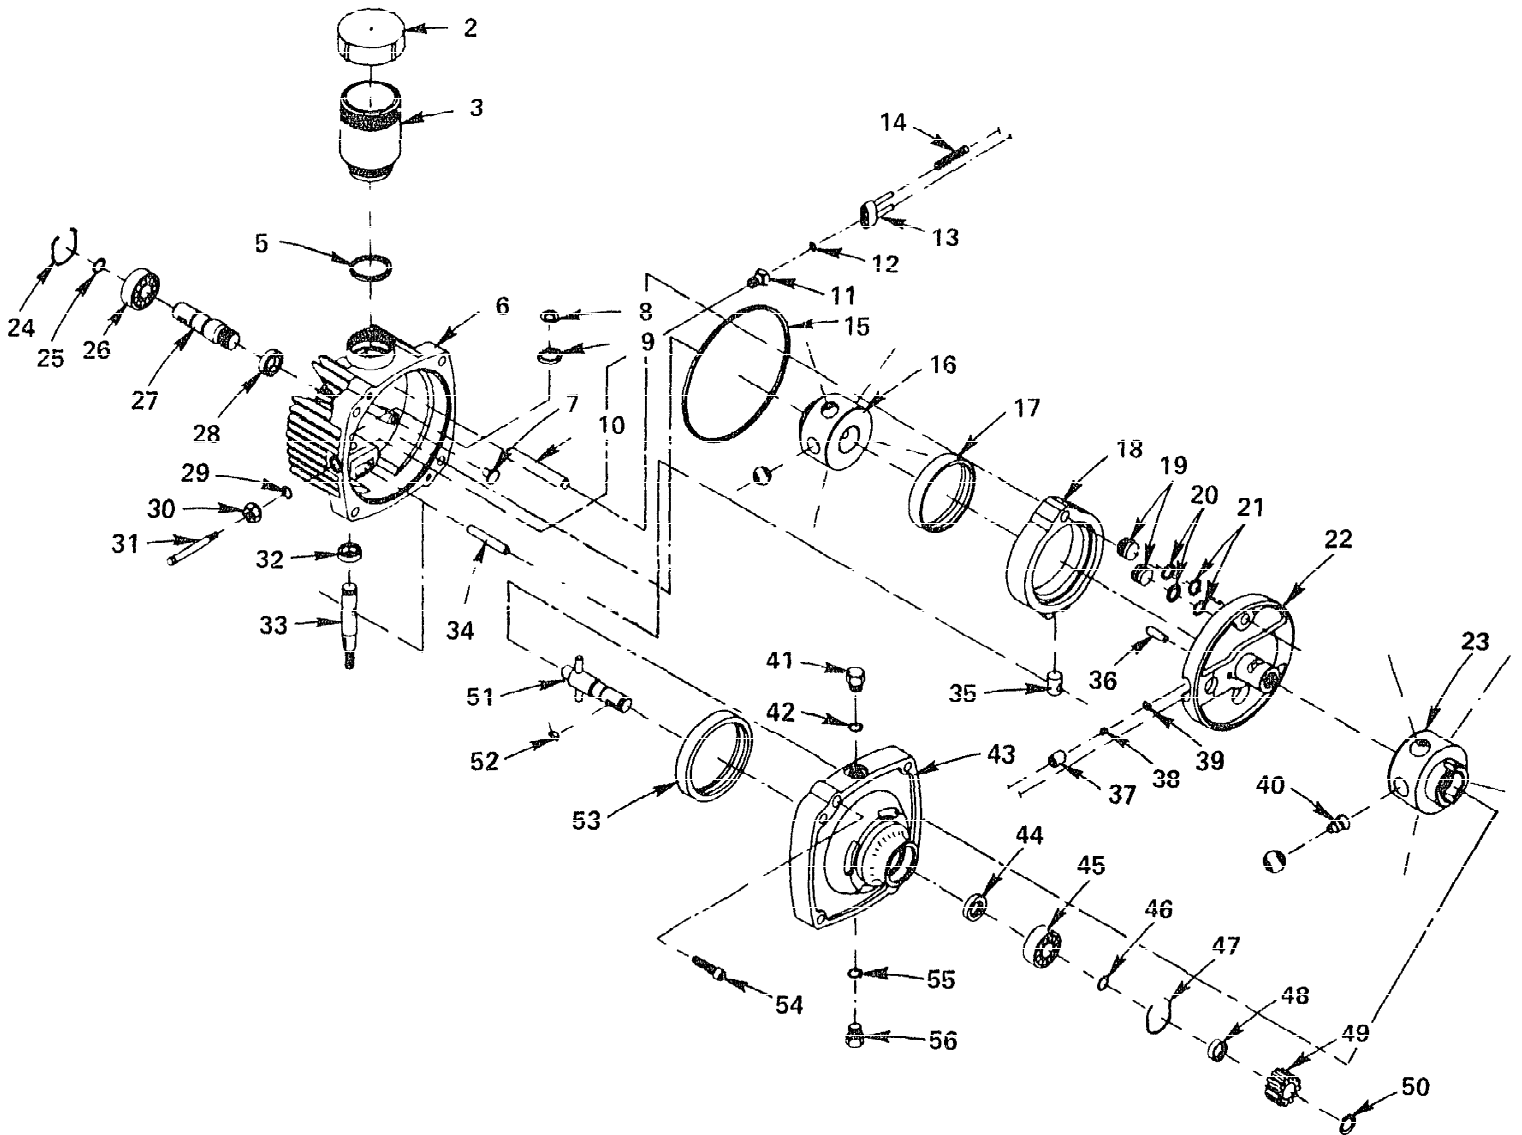

**ROPER YT16 HYDROSTATIC YARD TRACTOR--MODEL NUMBERS YTH160BR AND YTH160BT
PUMP**

Ref #	Part Number	Qty	Description
2	108907X		RESERVOIR CVR HYT
3	108908X		RESERVOIR BDY HYT
5	108910X		SEAL RING HYT
6	108911X		COVER
7	108912X		PIN HYT
8	108913X		RETAINING RING
9	108914X		WASHER HYT
10	108915X		NLA
11	108916X		GUIDE FITTING HYT
12	108917X		NLA
13	108918X		NLA
14	108919X		SPRING HYT
15	108920X		SEAL RING HYT
16	108921X		PUMP ROTOR HYT
17	108922X		PUMP RACE HYT
18	108923X		NLA
19	108924X		PISTON HYT
20	108925X		NLA
21	108926X		O RING HYT
22	108927X		PINTLE
23	108928X		NLA
24	108929X		SUB= 108952X
25	108930X		SNAP RING
26	108931X		SUB= 108950X
27	108932X		INPUT SHAFT HYT
28	108933X		SUB= 108949X
29	108934X		O RING HYT
30	108935X		NUT&GASKET AS HYT
31	108936X		SHAFT DUMP HYT
32	108937X		SEAL HYT
33	108938X		CONTROL SHAFT
34	108939X		SUB= 108938X
35	108940X		NLA
36	108941X		NLA
37	108942X		VALVE BODY HYT
38	108943X		"HYT, BALL"
39	108944X		RETAINER RING HYT
40	108945X		SPRING HYT
41	108946X		SUB= 108961X
42	108947X		SUB= 108960X
43	108948X		BODY HYT
44	108949X		SEAL HYT
45	108950X		"HYT, BEARING"
46	108951X		SNAP RING
47	108952X		RETAINER RING HYT
48	108953X		NLA
49	108954X		NLA
50	108955X		RETAINER RING HYT
51	108956X		OUTPUT SHAFT
52	108957X		KEY HYT
53	108958X		MOTOR RACE HYT
54	108959X		CAP SCREW HYT
55	108960X		O RING HYT