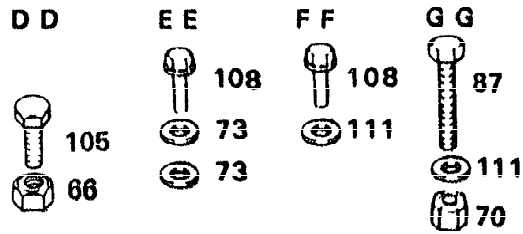

ROPER YT16 HYDROSTATIC YARD TRACTOR--MODEL NUMBERS YTH160BR AND YTH160BT
CHASSIS AND ENCLOSURES

Ref #	Part Number	Qty	Description
66	73680500		SUB= 73690500
70	73680600		SUB= 73690600
73	19132012		WASHER
87	74760616		BOLT
105	74760510		NLA
108	17490616		SCREW GTV
111	19131616		WASHER HYT