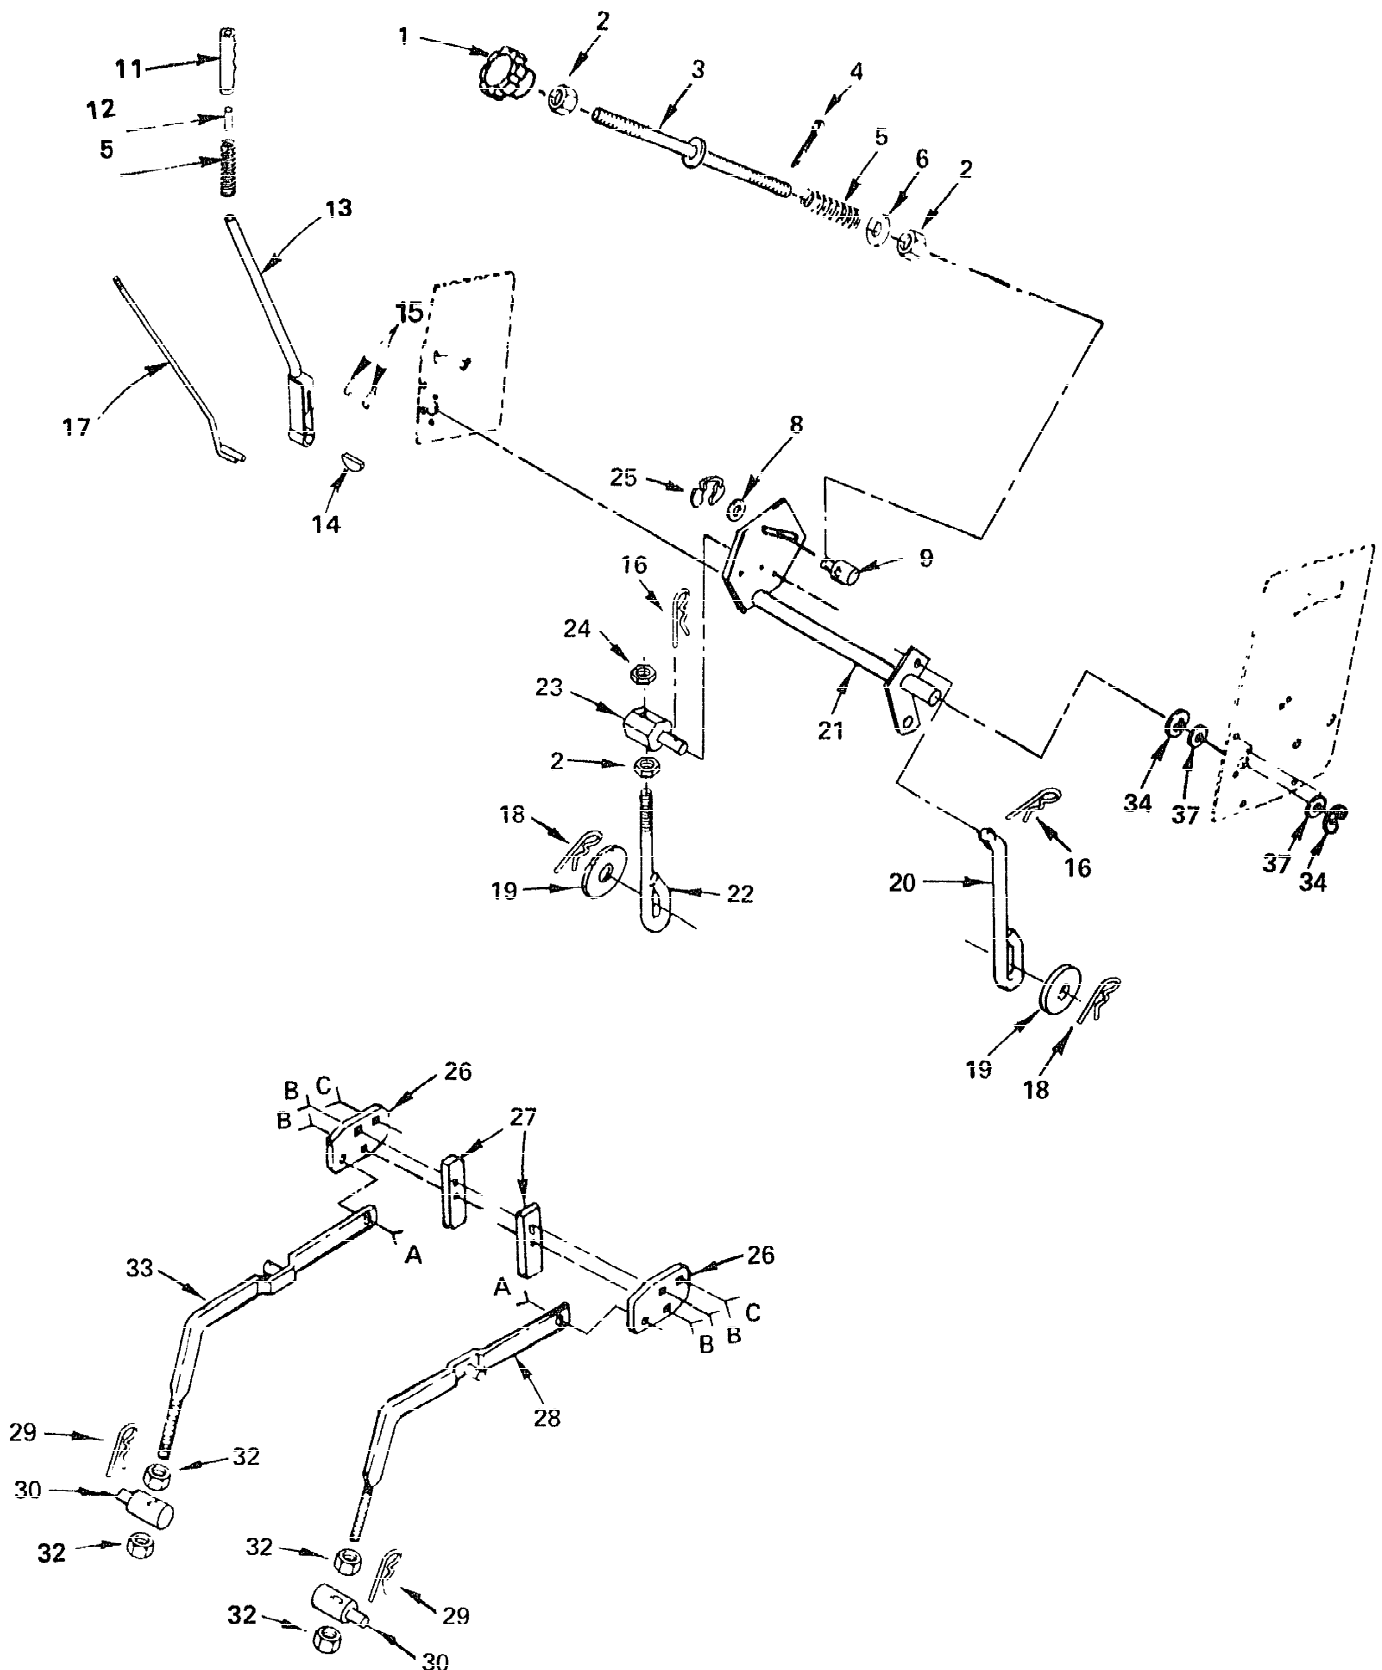

ROPER YT16 HYDROSTATIC YARD TRACTOR--MODEL NUMBERS YTH160BR AND YTH160BT
LIFT ADJUSTMENT

Ref #	Part Number	Qty	Description
1	100734K		SUB= 138057
2	73220600		NUT.HEX.3/8-16UNC
3	100735K		ROD ADJUST LT
4	76020308		SUB= 3145
5	2876H		SPRING T
6	19131016		WASHER
8	19151216		WASHER
9	101272X		SUB= 101272K
11	109413X		GRIP
12	105723X		SUB= 125925X
13	104597X		LEVER ASSY LT
14	8330H		KEY STD
15	23180606		SCREW
16	4939M		SUB= 85902
17	104598X		ROD ASSY-LEVER LT
18			CHECK WITH SUPPLIER
19	19171516		WASHER T
20	110029X		LIFT LINK LT
21	109990X		SHAFT T
22	105855X		LINK LIFT LT
23	106204X		SUB= 132793
24	73680600		SUB= 73690600
25	12000037		KLIP RING
26	105864X		"BRACKET, SUSPE T"
27	106854X		SUB= 121252X
28	105862X		SUB= 121598X
29	9135R		SPRING H
30	106308X		SUB= 130171
32	73220800		NUT
33	105863X		SUB= 121599X
34	12000029		RING
37	19292016		WASHER