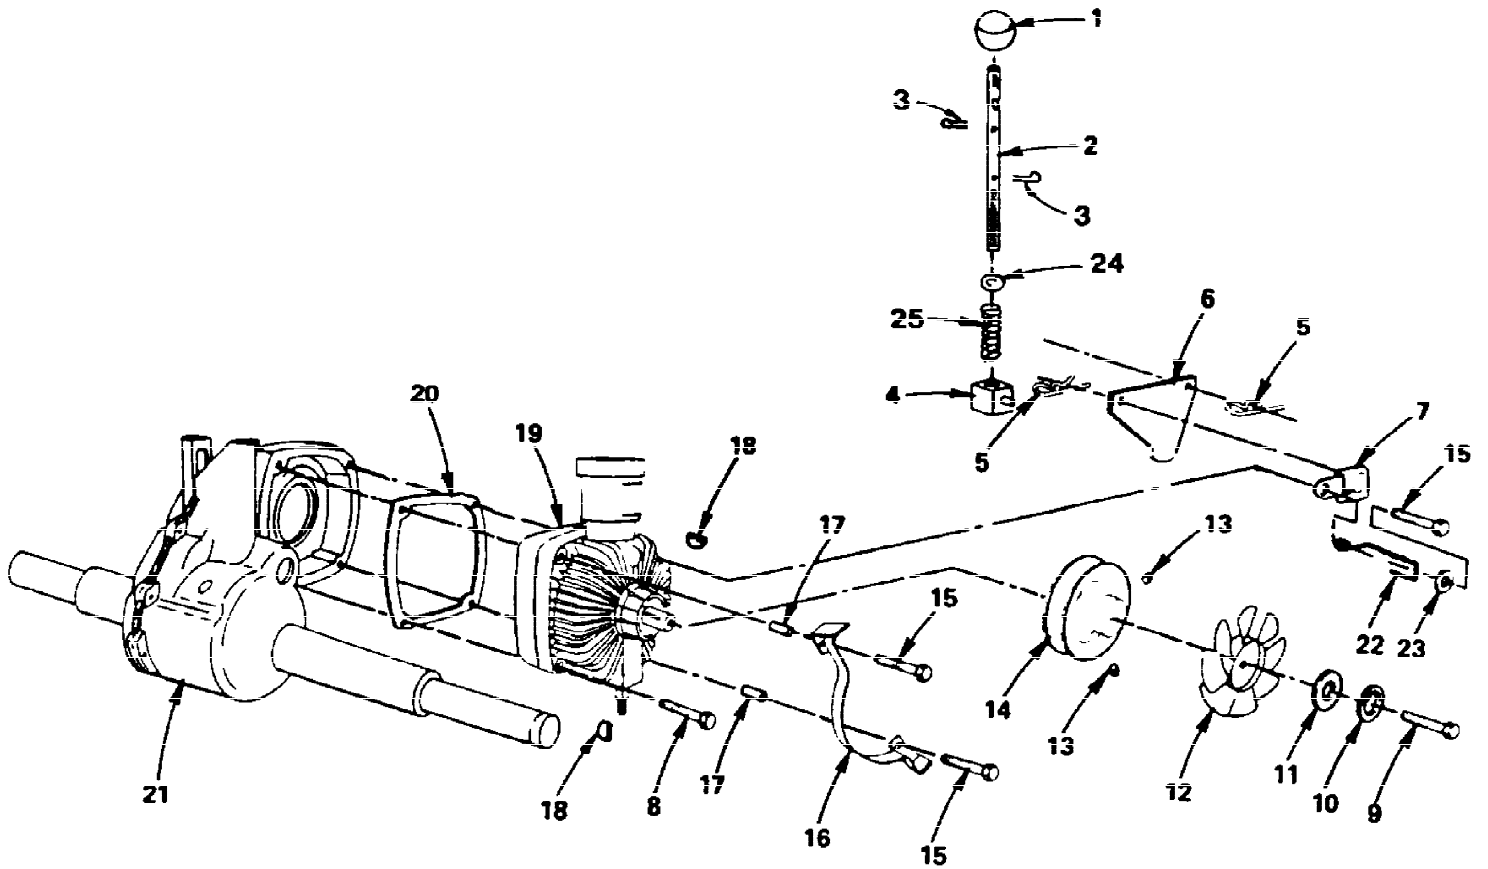

**ROPER YT16 HYDROSTATIC YARD TRACTOR--MODEL NUMBERS YTH160CR AND YTH160CT
DIFFERENTIAL AND PUMP ASSEMBLY**

Ref #	Part Number	Qty	Description
1	106932X		KNOB T(3/8 HOLE)
2	120345X		ROD YTH
3	76020412		COTTER PIN
4	108212X		TRUNION HYT
5	4921H		SPRING.RETAINER
6	108222X		CONTROL COAST HYT
7	108182X		BRKT ASSEM HYT
8	74760648		BOLT - HEX 3/8 - 16 X 3
9	74760412		BOLT LT
10	10040400		LOCKWASHER
11	19092016		WASHER
12	108833X		FAN HYDRO HYT
13	23200506		SET SCREW
14	108099X		PULLEY HYT
15	74760656		BOLT
16	108185X		GUARD HYT
17	5648R		NLA
18	2898J		KEY T
19	108180X		PUMP HYDRO HYT
20	108179X		GASKET HYDRO HYT
21			REFER TO IMAGE
22	104777X		SUB= 140312
23	19131312		WASHER
24	19131212		WASHER T
25	102670X		SPRING GTV