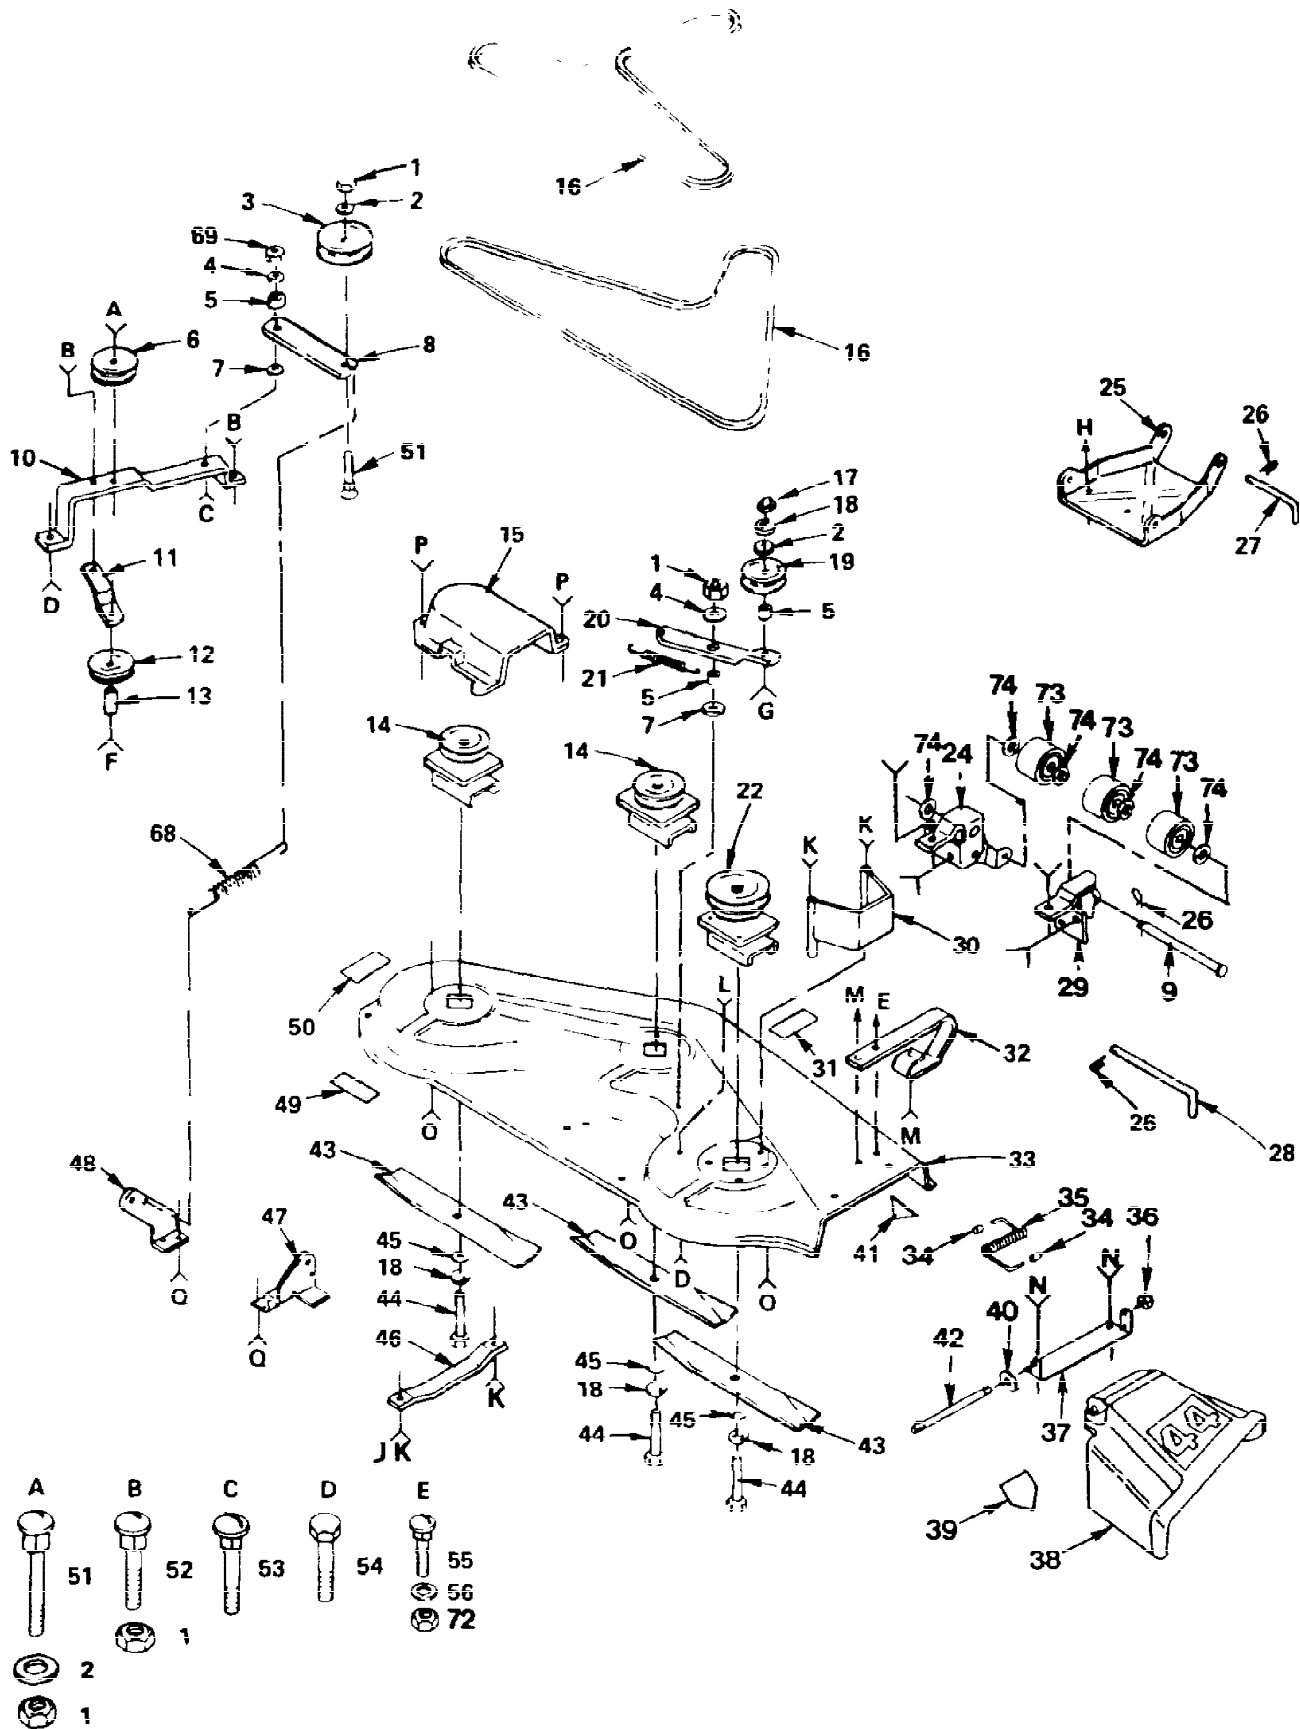

**ROPER YT16 HYDROSTATIC YARD TRACTOR--MODEL NUMBERS YTH160CR AND YTH160CT
MOWER**

Ref #	Part Number	Qty	Description
1	73680600		SUB= 73690600
2	19131614		WASHER
3	102403X		IDLER-FLAT T
4	106514X		SUB= 106902X
5	106902X		SPACER RETAINER
6	677A451		IDLER-INSIDE T
7	106513X		"WASHER, WEAR LT"
8	108127X		ARM IDLER HYT
9	109776X		PIVOT PIN T
10	106523X		"SUPPORT YT, BAR"
11	106522X		BRACE-IDLER YT
12	102948X		IDLER-FLAT YTV
13	106525X		SPACER YT
14	106037X		SUB= 136819
15	106214X		GUARD YT
16	106085X		BELT-V.79.1.MWR
17	73220600		NUT.HEX.3/8-16UNC
18	10040600		LOCKWASHER
19	102932X		IDLER.FLAT.GTV
20	106526X		ARM-IDLER YT
21	7644J		SPRING T
24	109599X		BRACKET LH YTH
25	105662X		LINK.PARALLEL
26	4921H		SPRING.RETAINER
27	105744X		"ROD, FRT. PARAL T"
28	109835X		HINGE PIN T
29	109600X		BRACKET RH YTH
30	108119X		GUARD BELT HYT
31	106679X		DECAL.WARNING.T
31	109819X		NLA
32	8418J		SUB= 136321
33	105690X		SUB= 144729
34	105304X		CAP-SLEEVE LT
35	106734X		SUB= 123713X
36	5846R		SUB= 110452X
37	109743X		SUB= 137607
38	109785X		DEFLECTOR SHIELD
39	78850		SUB= 85463
39	107339X		DECAL HYT
40	19111016		WASHER
41	106975X		DECAL - SAFETY STANDARD
41	109984X		NLA
42	106735X		ROD-HINGE T
43	106635X		SUB= 25034
44	74610624		BOLT.3/8-24X1-1/2
45	19132012		WASHER
46	7631J		RUNNER-LH M
47	109278X		SUB= 123807X
48	108359X		SUB= 123808X
49	108592X		DECAL HYT
50	105185X		DECAL-INST YT
51	72140614		BOLT
52	72140608		SUB= 72110608