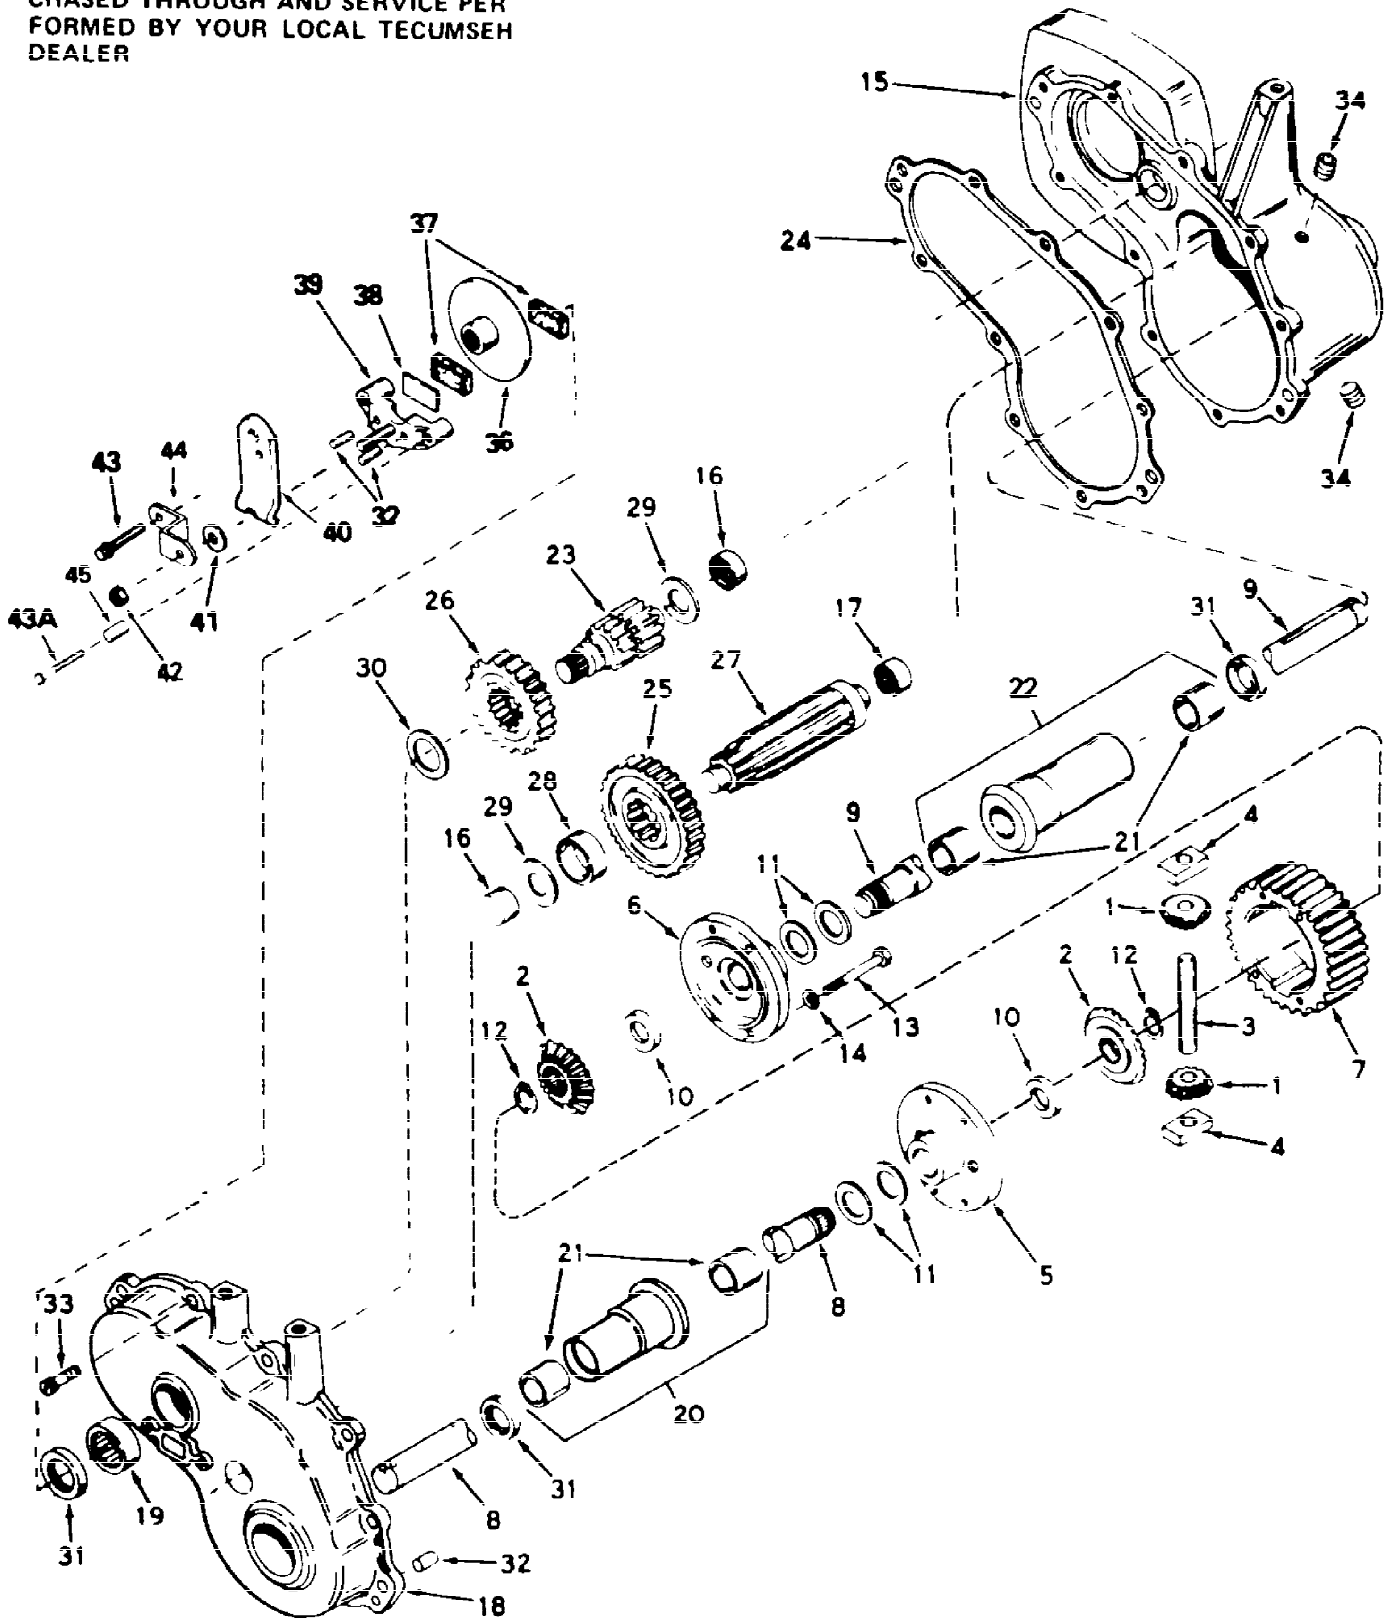

**ROPER YT16 HYDROSTATIC WALK BEHIND TRACTOR--MODEL NUMBERS YTH160CR AND YTH160CT
TRANSAXLE**

ALL TRANSAXLE PARTS MUST BE PURCHASED THROUGH AND SERVICE PERFORMED BY YOUR LOCAL TECUMSEH DEALER

Ref #	Part Number	Qty	Description
1	778197		PINION, 10T
2	778198		GEAR BEVEL
3	786019		PIN DRIVE
4	786027		BLOCK DRIVE
5	774028A		CARRIER, DIFFERENTIAL
6	774029A		CARRIER, DIFFERENTIAL
7	778033A		GEAR, RING
8	774526		AXLE
9	774527		AXLE
10	780107		WASHER
11	780042		WASHER THRUST
12	792018		RING STRAP
13	792020		SCREW, 1/4-20 X 2-1/4
14	792006		WASHER LOCK 1/4
15	770052		CASE ASSY
16	780013		BEARING, NEEDLE
17	780088		BEARING, NEEDLE
18	772085		COVER ASSY
19	780089		BEARING, NEEDLE
20	782041A		HOUSING & BUSHING ASSY
21	780054		BUSHING
22	782042A		HOUSING & BUSHING ASSY
23	776207		SHAFT, BRAKE
24	788044		GASKET
25	778036		GEAR, OUTPUT
26	778083		GEAR, IDLER
27	778041		SHAFT, OUTPUT
28	786017		SPACER
29	780001		WASHER
30	780090		WASHER, THRUST
31	788008		SEAL, OIL
32	786026		PIN DOWEL
33	792046		SCREW
34	792122		PLUG
36	790027		DISK, BRAKE
37	790006		PAD BRAKE
38	790007		PLATE BRAKE PAD
39	790025		HOLDER BRAKE PAD
40	790017		LEVER, BRAKE
41	792076		WASHER, FLAT
42	792075		LOCKNUT 5/16-24
43	792073		SCREW, 1/4-20 X 1-1/4
43A	792085		SCREW FLNG HEX 1/4-20 X 2-1/4
44	786086		BRKT BRAKE LEVER
45	786066		SPACER