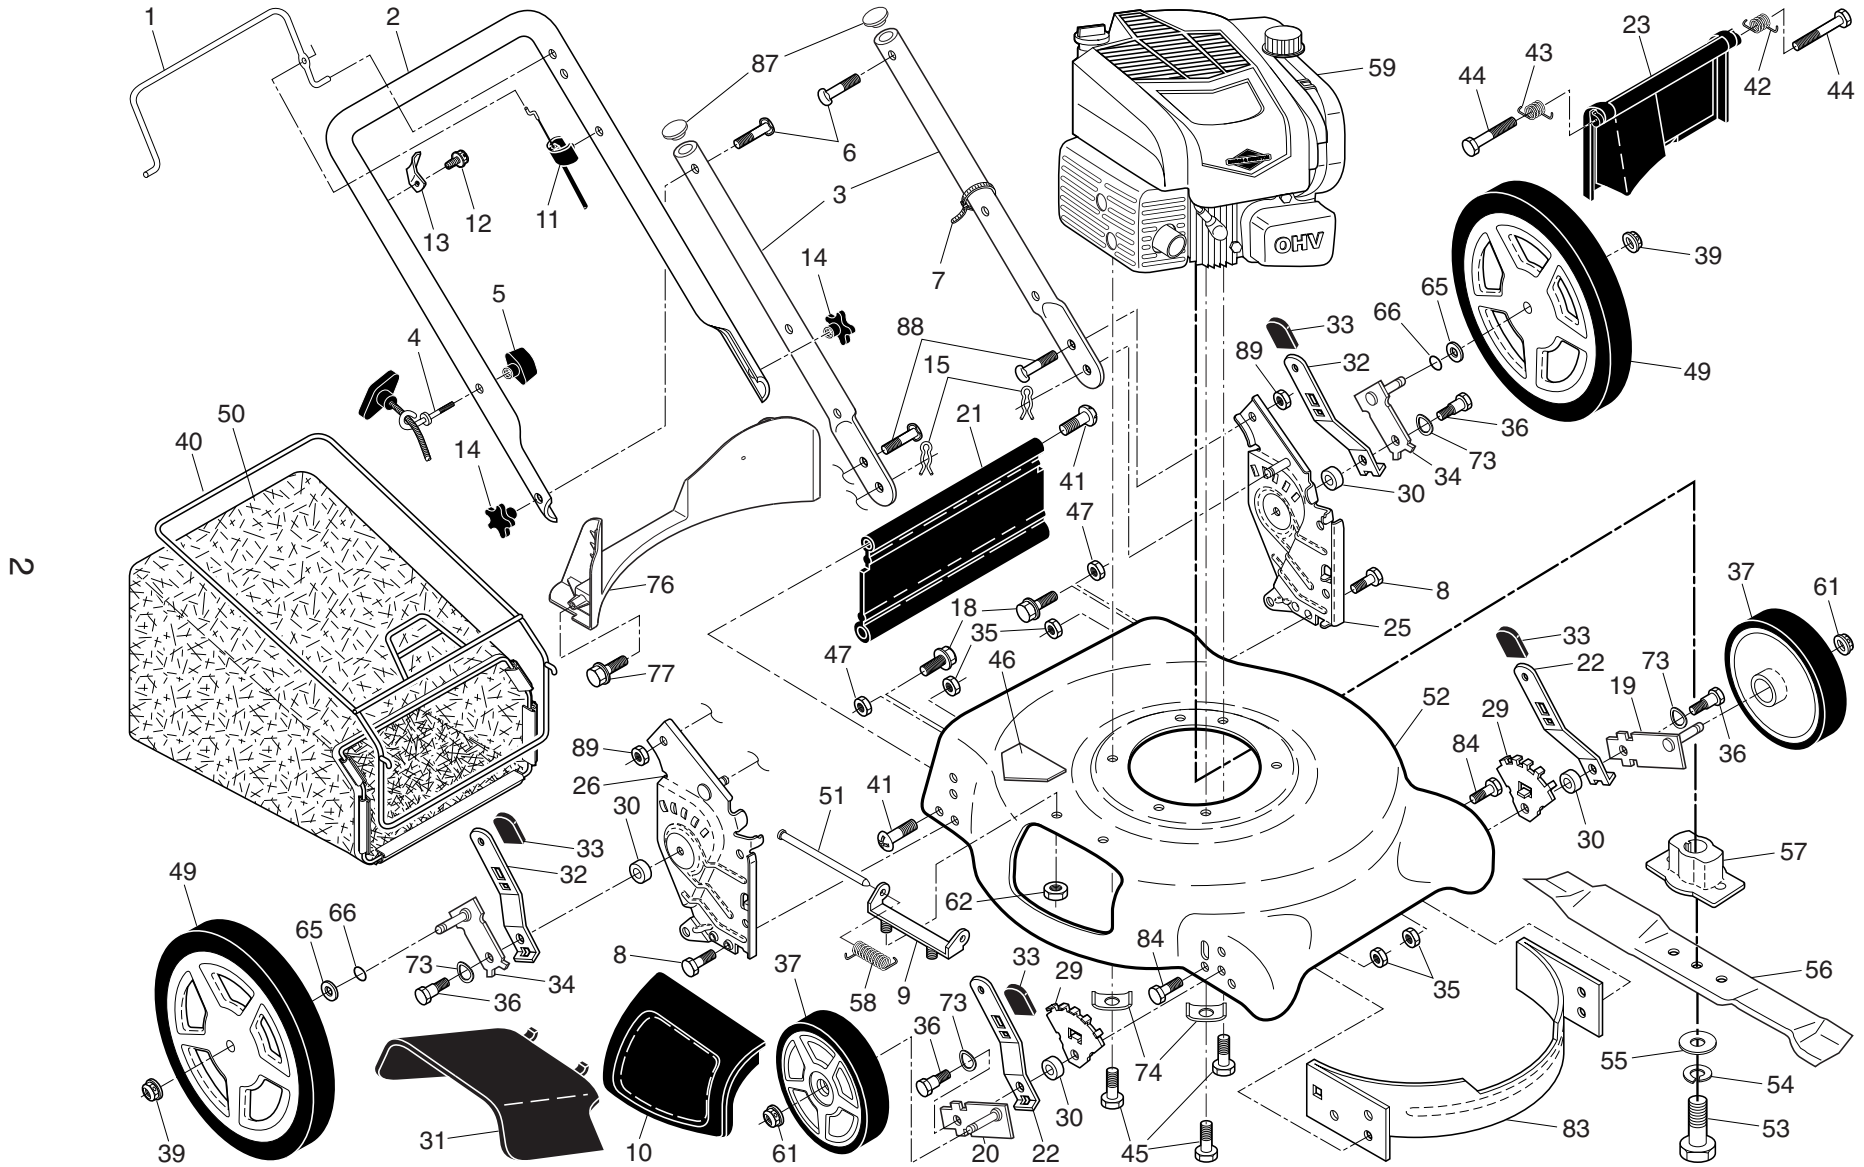

YARDWORKS ROTARY LAWN MOWER - MODEL NO. 961380047 (MFG. ID. NO. 96138004700)

YARDWORKS ROTARY LAWN MOWER - MODEL NO. 961380047 (MFG. ID. NO. 96138004700)

KEY NO.	PART NO.	DESCRIPTION	KEY NO.	PART NO.	DESCRIPTION	KEY NO.	PART NO.	DESCRIPTION
1	532 19 60-25	Control Bar	30	532 40 16-29	Spacer	55	532 85 10-74	Hardened Washer
2	532 44 82-63	Upper Handle	31	532 16 57-60	Discharge Deflector	56	532 40 67-12	21" Blade
3	580 63 86-02	Bar, Lower Handle	32	532 44 15-59	Selector Spring, Rear	57	532 41 83-73	Blade Adapter
4	581 90 21-01	Rope Guide	33	532 70 10-37	Selector Knob	58	532 15 21-24	Hinge Spring
5	581 91 26-01	T-Knob	34	588 91 26-02	Axle Arm Assembly, Rear	59	- - -	Engine, Briggs & Stratton, Model Number 103M02- 0008-F1 (For engine service and replacement parts, call Briggs & Stratton at 1-800-233-3723)
6	532 19 15-74	Handle Bolt	35	532 42 65-89	Locknut, Hex 5/16-18			
7	532 06 64-26	Wire Tie	36	532 40 16-38	Shoulder Bolt 5/16-18			
8	874 78 05-12	Bolt, Hex Head 5/16-18 x 3/4	37	581 00 94-15	Wheel & Tire Assembly, Front, 8 x 1-3/4			
9	532 15 41-32	Hinge Bracket	39	532 40 91-49	Nut, Hex			
10	532 16 57-54	Mulcher Door	40	532 41 19-49	Frame, Grassbag	61	532 40 91-48	Flanged Locknut
11	532 44 09-34	Engine Zone Control Cable	41	532 19 41-86	Screw, Hinge	62	873 80 04-00	Nut, Hex
12	532 17 88-48	Hex Washer Head Screw #10-16 x 5/8	42	532 40 54-21	Spring, LH	65	532 08 83-48	Washer, Flat
13	532 43 00-34	Up-Stop Bracket	43	532 40 54-23	Spring, RH	66	532 19 74-80	O-Ring
14	532 18 23-98	Handle Knob	44	532 18 41-93	Bolt, Rear Door	73	532 40 16-30	Washer, Curved, Cylindrical
15	532 05 17-93	Hairpin Cotter	45	532 15 04-06	Hex Head Thread Rolling Screw 3/8-16 x 1	74	532 12 50-78	Washer, Special, Engine
18	817 60 04-06	Screw	46	532 40 47-63	Danger Decal	76	532 41 05-89	Baffle, Rear
19	532 40 66-89	Axle Arm Assembly, Front, LH	47	532 75 11-53	Nut, Hex	77	817 41 13-12	Screw, Rear Baffle
20	532 40 66-90	Axle Arm Assembly, Front, RH	49	588 15 48-07	Wheel & Tire Assembly, Rear, 11 x 1-3/4	83	532 42 85-01	Baffle, Front
21	532 41 68-60	Rear Skirt	50	581 00 21-13	Grassbag	84	817 00 05-10	Screw, Hex Head 5/8-16
22	532 40 64-28	Selector Spring, Front	51	532 14 72-86	Hinge Rod	87	532 43 75-16	Plug, Handle Bar
23	532 41 06-03	Rear Door Assembly	52	588 61 02-13	Kit, Housing (Includes #46)	88	586 21 25-01	Bolt, Carriage
25	588 91 24-05	Handle Bracket, LH	53	532 85 10-84	Screw, Hex Head, Grade 8 3/8-24 x 1-3/8	89	873 97 05-00	Locknut, Hex, Flanged
26	588 91 24-02	Handle Bracket, RH	54	532 85 02-63	Helical Lockwasher	--	581 27 63-01	Bag of Parts (Includes Key Numbers 88 and 89)
29	532 41 05-94	Wheel Adjusting Bracket				--	532 40 47-64	Warning Decal (not shown)
						--	115 58 77-27	Operator's Manual, English
						--	115 58 77-31	Operator's Manual, French

NOTE: All component dimensions given in U.S. inches. 1 inch = 25.4 mm.

IMPORTANT: Use only Original Equipment Manufacturer (O.E.M.) replacement parts. Failure to do so could be hazardous, damage your lawn mower and void your warranty.