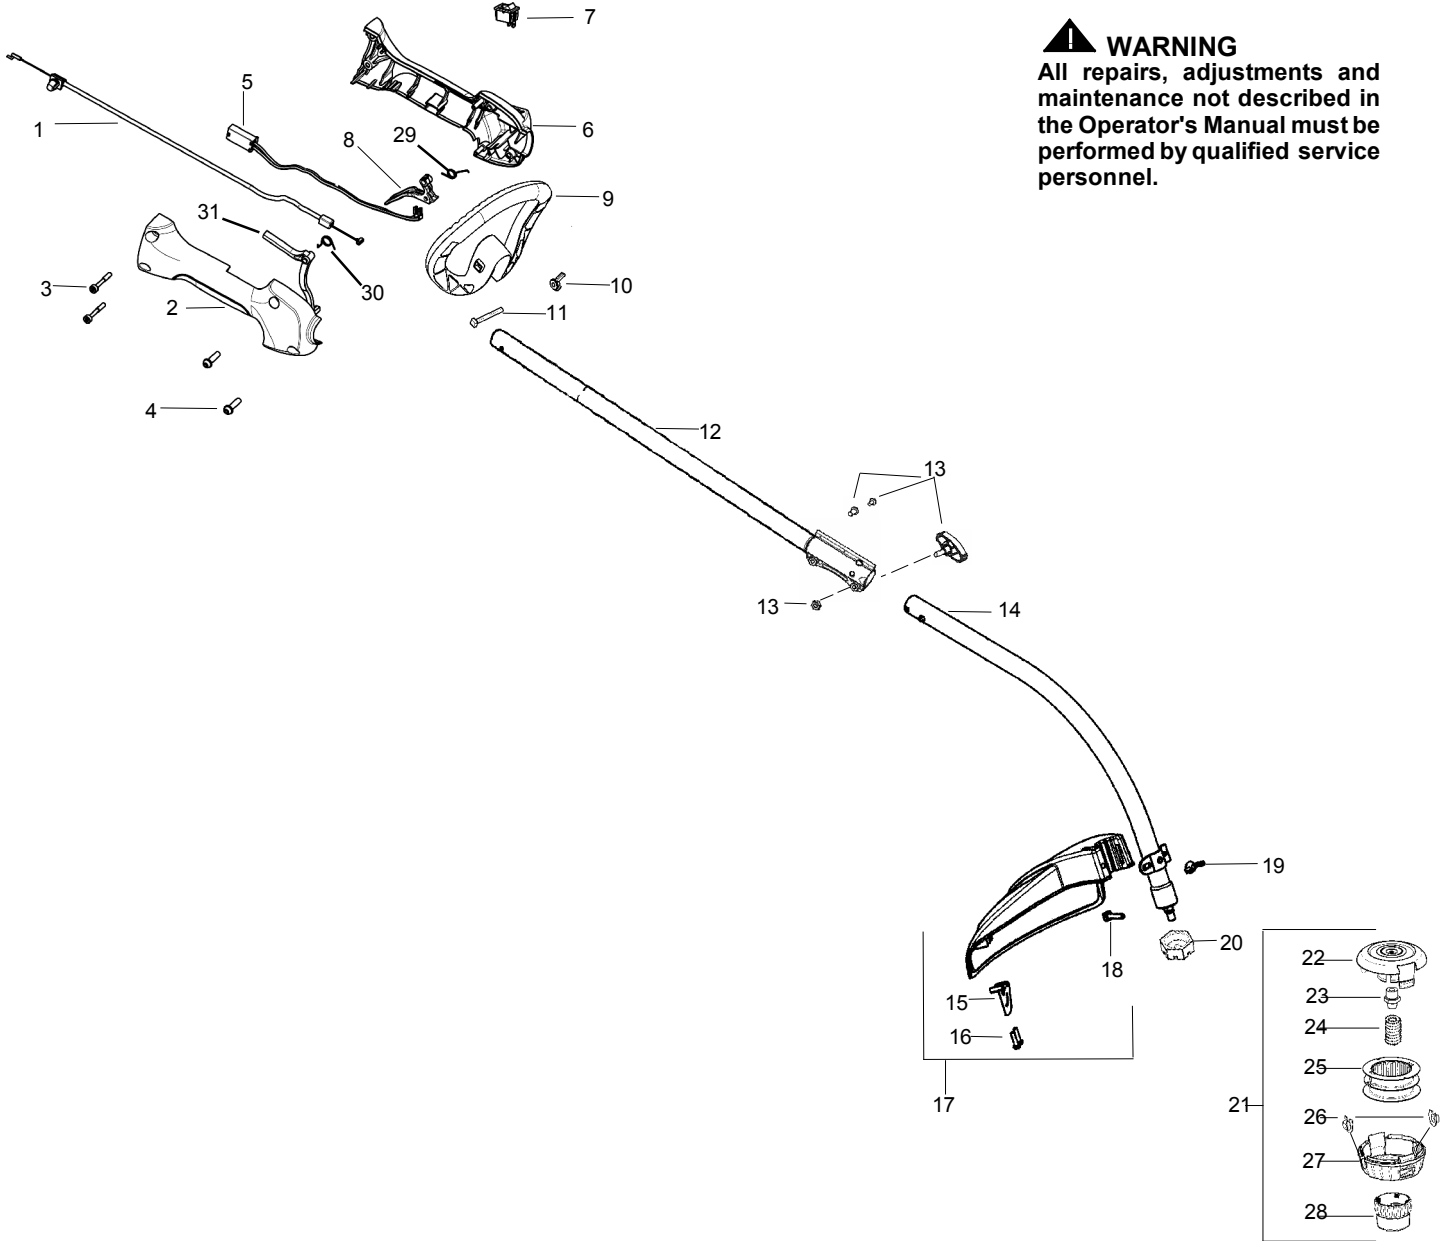

▲ WARNING
 All repairs, adjustments and maintenance not described in the Operator's Manual must be performed by qualified service personnel.

Ref.	Part No.	Description	Ref.	Part No.	Description	Ref.	Part No.	Description
1	545044301	Assy-Throttle Cable	17.	501880801	Kit-Shield Assy. (Incl. 15,16,18,19)			
2.	545012902	Hsg.-Throttle (RH)	18.	530015820	Bolt			
3.	530016406	Screw	19.	530016152	Wingnut			
4.	530015814	Screw	20.	545017404	Dust Cup			
5.	530054183	Assy.-Wire	21.	537419221	Assy-TNG7 (Incl. 22, 23,24,25,26,27,28)			
6.	545013201	Hsg. Throttle (LH)	22.	537419303	Housing			
7.	545049309	Switch	23.	537419901	Adapter			
8.	501750201	Trigger-Throttle	24.	537338801	Spring P25			
9.	530057546	Handle-Assist	25.	545080801	Assy-Wound Spool			
10	530016152	Wingnut	26.	505496401	Eyelet			
11.	530015786	Bolt	27.	505506201	Cover			
12.	501880901	Kit-Upper Shaft (Incl. flex, clamp & 13)	28.	537419601	Knob P25			
13.	582532201	Kit - Knob/Screw	29.	545067201	Trigger Spring			
14.	501887501	Kit-Lower Shaft	30.	545015201	Lockout Spring			
15.	530052286	Limiters-Line	31.	501750301	Throttle Lockout			
16.	530015814	Screw						

X = NEW PART NUMBER FOR THIS IPL * = REFER TO THE SERVICE REFERENCE INDICATED FOR MORE INFORMATION. (LOCATED AT END OF IPL)