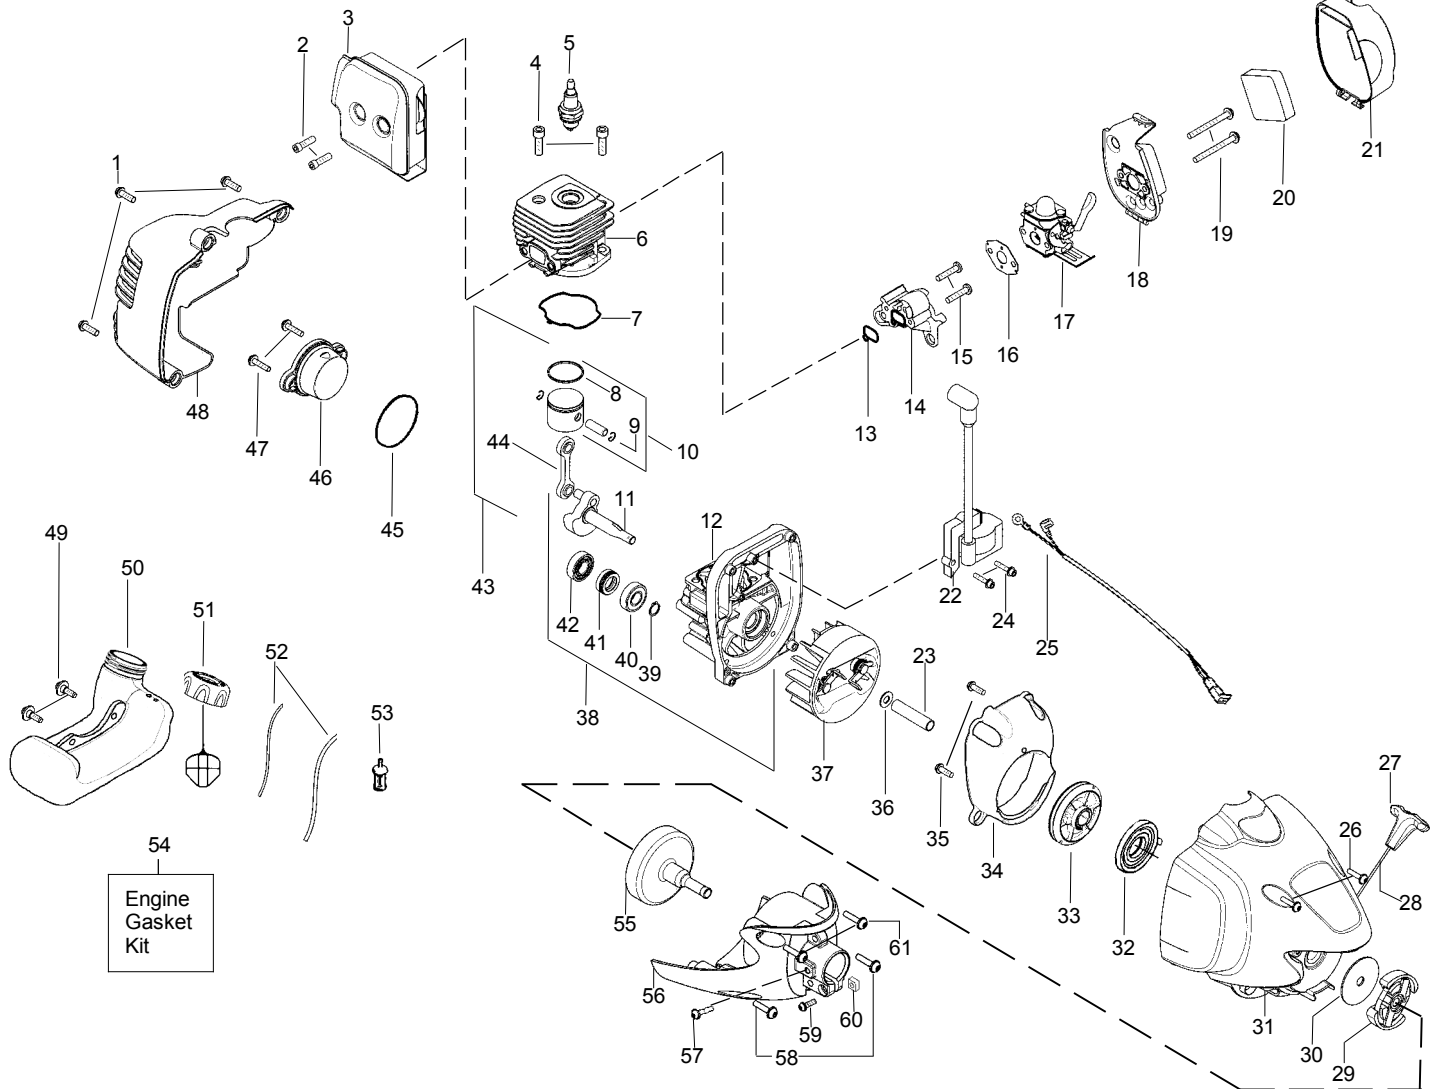

Ref.	Part No.	Description	Ref.	Part No.	Description	Ref.	Part No.	Description	
1.	530015880	Screw	23.	530059758	Spacer-Flywheel	48.	530057539	Shroud-Rear	
2.	530058982	Bolt-Muffler	24.	530016357	Screw	49.	530016445	Retainer-Tank	
3.	545227901	Assy-Muffler (Incl. 2)	25.	530047278	Assy-Switch wire	50.	581281902	Assy-Fuel Tank (incl. filter, lines & fuel cap)	
4.	530015953	Screw-Cylinder	26.	530016386	Screw	51.	578931604	Assy-Fuel Cap	
5.	530030179	Spark Plug (RCJ 6Y)	27.	530054834	Handle-Starter	52.	530069247	Kit-Fuel Line	
6.	530012541	Cylinder	28.	545050409	Kit - Rope	53.	577167201	Assy-Fuel Pickup	
7.	---	Seal (Ref.#54)	29.	530055122	Assy-Clutch	54.	530071750	Kit-Engine Gasket (Incl. 7,13,16,45)	
8.	545154001	Piston Ring	30.	530094189	Washer-Clutch	55.	530150247	Assy-Clutch Drum	
9.	530015162	Retainer-Piston Pin	31.	501929001	Assy.-Fan Hsg	56.	545077301	Assy-Clutch Cover (Incl. 59,60)	
10.	530071833	Kit - Piston (Incl. 8, 9)	32.	545054901	Spring-Starter	57.	530016319	Screw-Align	
11.	530012579	Assy-Crankshaft	33.	545050407	Kit-Starter Pulley	58.	530015772	Screw	
12.	530012582	Assy-Crankcase (Incl. 40,41,42)	34.	545080601	Baffle	59.	530016381	Screw 12-24	
13.	---	Seal (Ref.#54)	35.	530015880	Screw	60.	530016382	Nut 12-24	
14.	530057547	Adapter-Carb.	36.	530016463	Washer-Clutch Flat	61.	530015814	Screw	
15.	530016441	Screw	37.	577235901	Assy-Flywheel			Not Shown	
16.	---	Gasket (Ref.#54)	38.	530071951	Assy-C'case & C'shaft (Incl. 11,12,39)			530058709	Bulb-Purge
17.	501749901	Kit-Carb.	39.	530015941	Retain. Ring-C'shaft				
18.	501749601	Air Box	40.	530055728	Outer Bearing				
19.	530016428	Screw	41.	530019264	Seal-C'shaft				
20.	530036575	Foam-Air Filter	42.	530032125	Inner Bearing				
21.	530057545	Cover-Air Box	43.	530071785	Kit-piston/rod (Incl. 10,44)				
22.	530039229	Ignition Module	44.	530069945	Kit-Conn. Rod				
			45.	---	O-Ring (Ref.#46,54)				
			46.	530057954	Assy-Plug (incl.45)				
			47.	530016386	Screw				

X = NEW PART NUMBER FOR THIS IPL * = REFER TO THE SERVICE REFERENCE INDICATED FOR MORE INFORMATION. (LOCATED AT END OF IPL)