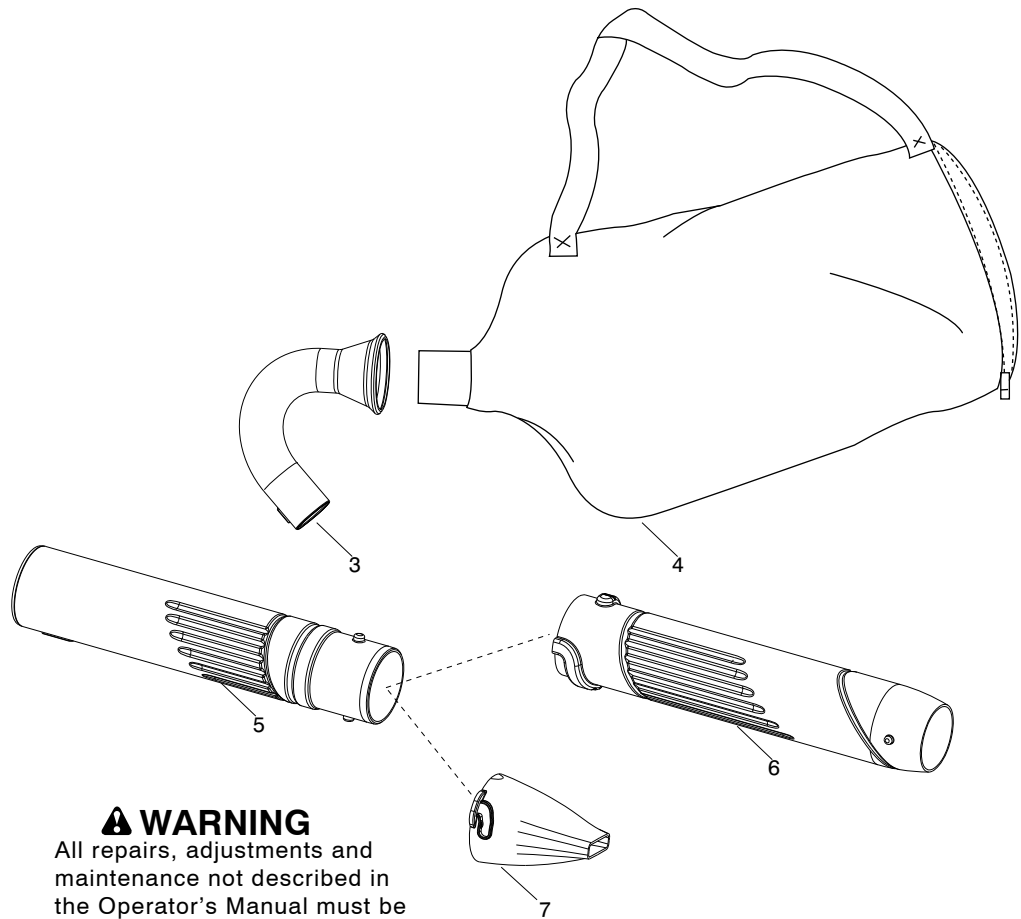

Parts List No. 545103471		Poulan PRO PARTS LIST	MODEL BVM200VS	
Date 2/22/10	Replaces 545103471 - 6/29/09		NOTE : Illustration may differ from actual model due to design changes.	Page: 4

TYPE 1,2

⚠ WARNING

All repairs, adjustments and maintenance not described in the Operator's Manual must be performed by Qualified Service Personnel.

Ref.	Part No.	Description
1.	545099401	Tube - Upper Vac
2.	530095589	Tube - Lower Vac
3. ✓	575873501	Tube - J
4.	530095564	Assy - Vac Bag
5.	545100501	Tube - Upper Blower
6.	545100601	Tube - Lower Blower
7.	545151201	Nozzle - High Speed