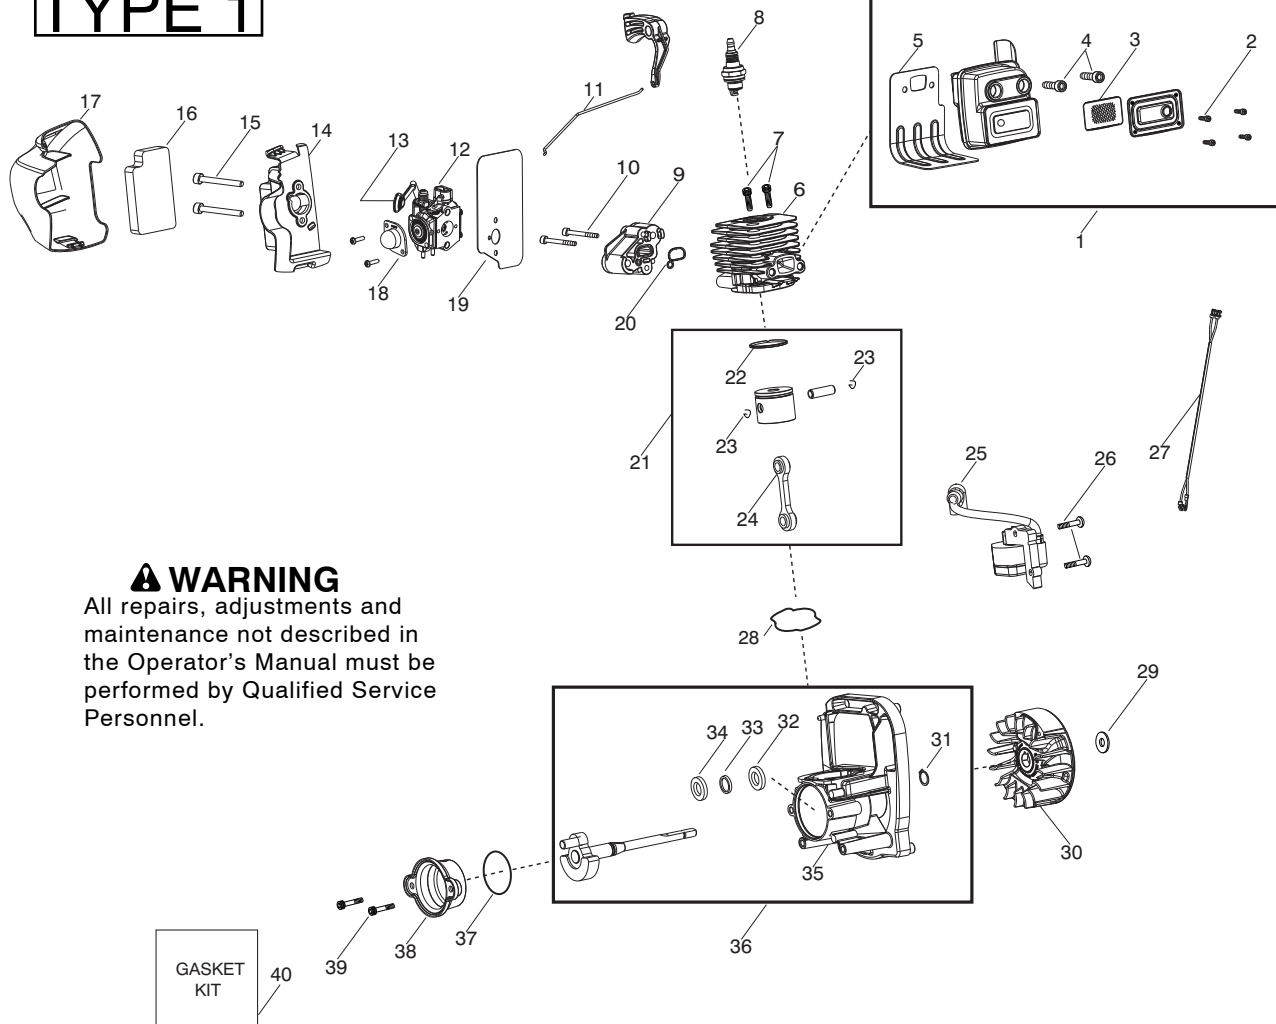

Parts List No. 545103471		Poulan PRO PARTS LIST	MODEL BVM200VS	
Date 2/22/10	Replaces 545103471 - 6/29/09		NOTE : Illustration may differ from actual model due to design changes.	Page: 2

TYPE 1

⚠ WARNING
All repairs, adjustments and maintenance not described in the Operator's Manual must be performed by Qualified Service Personnel.

Ref.	Part No.	Description	Ref.	Part No.	Description
1.	545090001	Assy - Muffler (Incl. 2,3,4,5)	21.	545081864	Kit - Piston / Connecting Rod (Incl. 22,23,24)
2.	530015241	Screw	22.	530012472	Ring - Piston
3.	545081845	Kit - Spark Screen	23.	530015162	Retainer - Wrist Pin
4.	530058982	Bolt	24.	545081865	Kit - Assy. Connecting Rod
5.	545081832	Gasket-Muffler (gasket kit)	25.	545158001	Module - Ignition
6.	545115301	Cylinder	26.	530016357	Screw
7.	530015953	Bolt	27.	545127601	Assy - Wire Harness
8.	952030249	Spark Plug (RCJ-6Y)	28.	545081832	O-Ring (Cyl/Crankcase) (gasket kit)
9.	545084901	Adapter - Carb.	29.	530015828	Washer
10.	530016441	Screw	30.	530054115	Assy - Flywheel
11.	545115501	Linkage - Throttle	31.	530015941	Retainer - Crankshaft
12.	545081831	Kit - Carb. Assy (WT847) (Incl. 13,18)	32.	530055728	Bearing - Outer
13.	----	Lever- Choke	33.	530019264	Seal
	545157102	Gold	34.	530032125	Bearing - Inner
	545157103	Red	35.	530012582	Assy - Crankcase (Incl. 32,33,34)
14.	545112603	Base - Airbox	36.	545102102	Assy - Crankcase & Crankshaft (Incl. 31,35)
15.	530016429	Screw	37.	545081832	O-Ring (Rear Plug) (gasket kit)
16.	545116801	Filter	38.	530057954	Assy - Rear Plug (Incl. 37)
17.	545112702	Cover - Air Box Filter	39.	530016386	Screw
18.	530035497	Bulb - Purge (walbro 188-16)	40.	545081832	Kit - Gasket (Incl. 5,19,20,28,37)
19.	545081832	Gasket (Carb / Adapter) (gasket kit)			
20.	545081832	O-Ring (Adapter / Cylinder) (gasket kit)			

✓ = New Part Number For This IPL

★ = Refer to the Service Reference Indicated for more information.(Located at the END of the IPL)