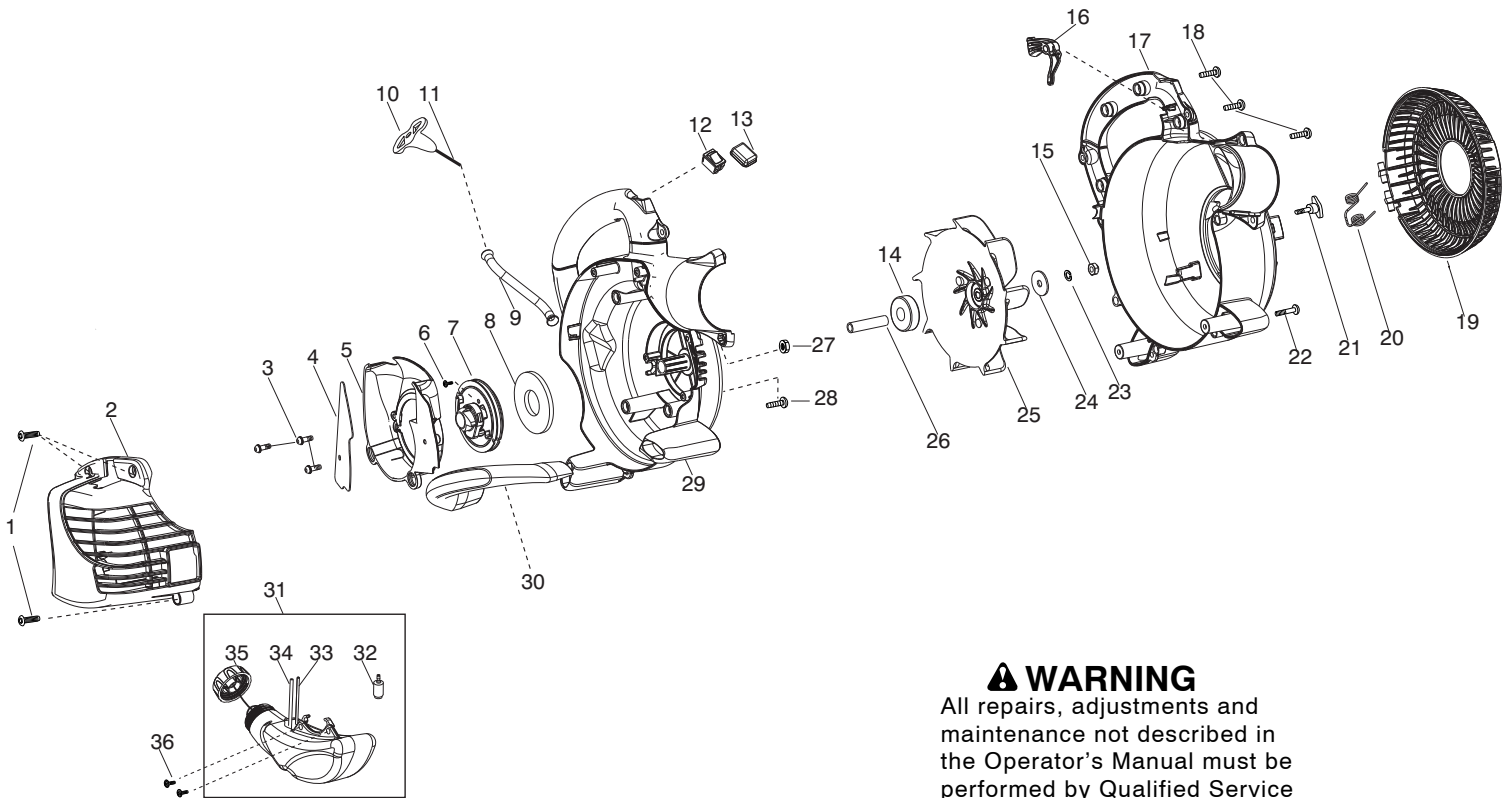

Parts List No. 545103471		Poulan PRO PARTS LIST	MODEL BVM200VS
Date 2/22/10	Replaces 545103471 - 6/29/09		NOTE : Illustration may differ from actual model due to design changes.

TYPE 1,2

⚠ WARNING

All repairs, adjustments and maintenance not described in the Operator's Manual must be performed by Qualified Service Personnel.

Ref.	Part No.	Description	Ref.	Part No.	Description
1.	530015814	Screw	22.	530016406	Screw - Handle Vac
2.	545135806	Assy - Engine Cover	23.	530092322	Washer - Lock
3.	530015880	Screw	24.	545109901	Washer - Impeller
4.	545134001	Shield - Baffle	25.	545113601	Assy-Impeller
5.	545099101	Baffle	26.	545113701	Spacer - Flywheel
6.	530016391	Screw	27.	530015197	Nut
7.	545081852	Kit - Starter Pulley	28.	530016386	Screw
8.	545213601	Spring - Starter	29.	545161604	Assy-Scroll Assy. RH (Incl. 14)
9.	545107101	Tube - Starter Rope	30.	545101201	Handle - Vac
10.	530054834	Handle - starter	31.	526222201	Assy - Fuel Tank (Incl. 32,33,34,35)
11.	545081833	Kit - Rope	32.	530095646	Assy - Fuel Pickup
12.	545081830	Kit - Switch (momentary) (Incl. 13)	33.	530069247	Kit - Fuel Line (carb/purge)
13.	545128201	Protector - Switch	34.	530069216	Kit - Fuel Line (tank/purge)
14.	545099001	Bearing	35.	530057973	Assy - Fuel Cap w/retainer
15.	530626605	Nut	36.	530016445	Screw - Fuel Tank Retainer
16.	545113803	Trigger - Throttle	Not Shown		
17.	545134103	Assy - Scroll LH (Incl. 19,20)	✓ 115351127	Manual	
18.	530015814	Screw	527290301	Decal - Warning	
19.	545100801	Door- Vac			
20.	545115601	Spring - Vac Door			
21.	545144501	Knob - Blower			

✓ = New Part Number For This IPL

★ = Refer to the Service Reference Indicated for more information. (Located at the END of the IPL)

Parts List No. 545103471		Poulan PRO PARTS LIST	MODEL BVM200VS
Date 2/22/10	Replaces 545103471 - 6/29/09		NOTE : Illustration may differ from actual model due to design changes.