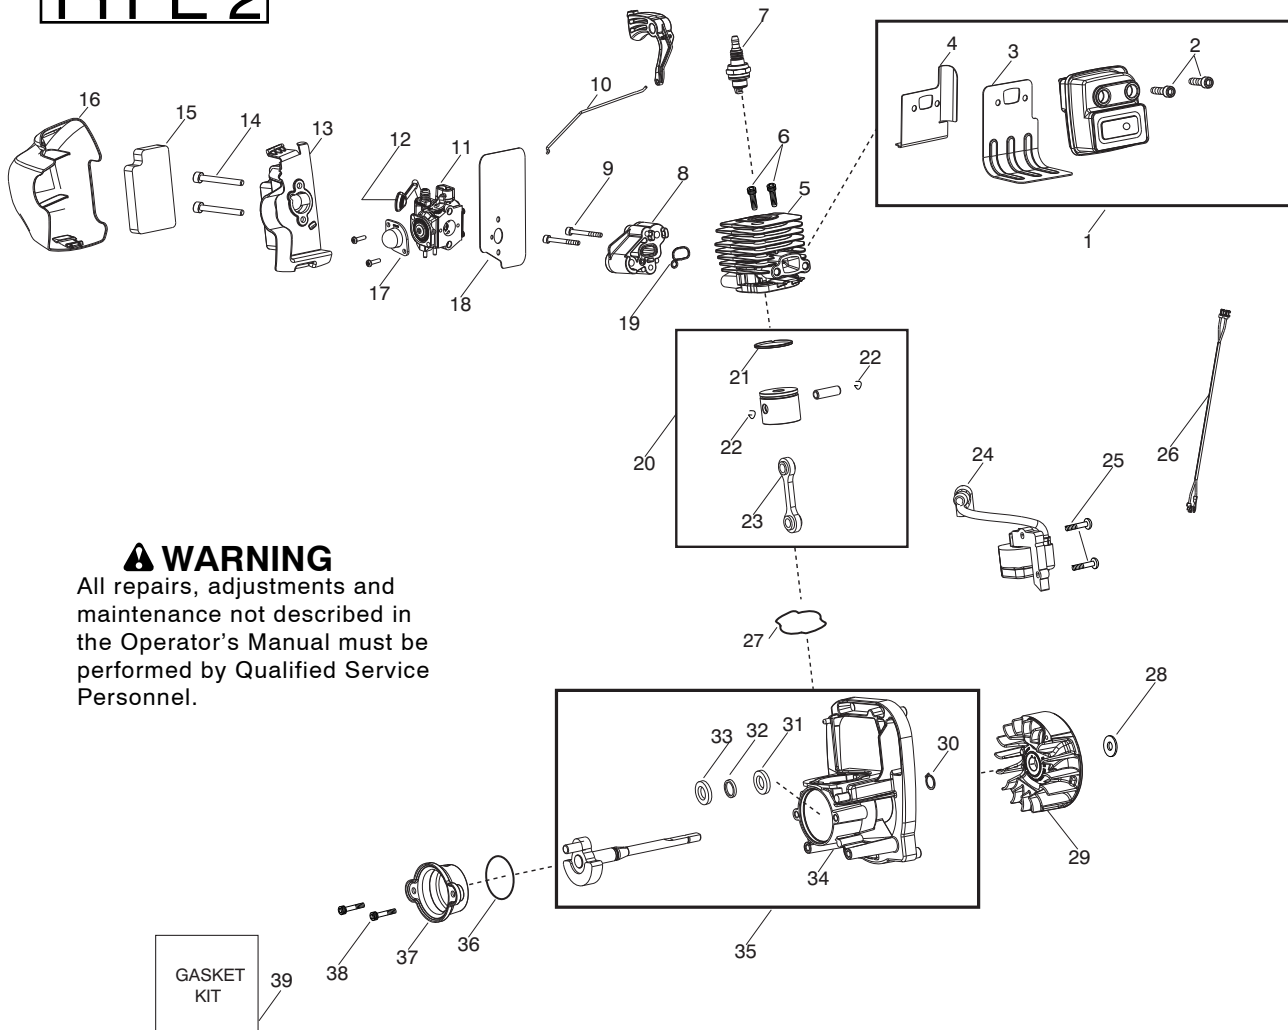

Parts List No. 545103471		Poulan PRO PARTS LIST	MODEL BVM200VS	
Date 2/22/10	Replaces 545103471 - 6/29/09		NOTE : Illustration may differ from actual model due to design changes.	Page: 3

TYPE 2

⚠ WARNING
All repairs, adjustments and maintenance not described in the Operator's Manual must be performed by Qualified Service Personnel.

Ref.	Part No.	Description	Ref.	Part No.	Description
1.	525592801	Assy - Muffler (Incl. 2,3,4)	20.	545081864	Kit - Piston / Connecting Rod (Incl. 21,22,23)
2.	530058982	Bolt	21.	530012472	Ring - Piston
3.	545081832	Gasket-Muffler (gasket kit)	22.	530015162	Retainer - Wrist Pin
4.	545098801	Shield - Muffler Heat	23.	545081865	Kit - Assy. Connecting Rod
5.	545115301	Cylinder	24.	545158001	Module - Ignition
6.	530015953	Bolt	25.	530016357	Screw
7.	952030249	Spark Plug (RCJ-6Y)	26.	545127601	Assy - Wire Harness
8.	545084901	Adapter - Carb.	27.	545081832	O-Ring (Cyl/Crankcase) (gasket kit)
9.	530016441	Screw	28.	530015828	Washer
10.	545115501	Linkage - Throttle	29.	545197301	Assy - Flywheel
11.	545081831	Kit - Carb. Assy (WT847) (Incl. 12,17)	30.	530015941	Retainer - Crankshaft
12.	----	Lever- Choke	31.	530055728	Bearing - Outer
	545157102	(Gold)	32.	530019264	Seal
	545157103	(Red)	33.	530032125	Bearing - Inner
13.	545112603	Base - Airbox	34.	530012582	Assy - Crankcase (Incl. 31,32,33)
14.	530016429	Screw	35.	545102102	Assy - Crankcase & Crankshaft (Incl. 30,34)
15.	545116801	Filter	36.	545081832	O-Ring (Rear Plug) (gasket kit)
16.	545112702	Cover - Air Box Filter	37.	530057954	Assy - Rear Plug (Incl. 36)
17.	530035497	Bulb - Purge (walbro 188-16)	38.	530016386	Screw
18.	545081832	Gasket (Carb / Adapter) (gasket kit)	39.	545081832	Kit - Gasket (Incl. 3,18,19,27,36)
19.	545081832	O-Ring (Adapter / Cylinder) (gasket kit)			

✓ = New Part Number For This IPL

★ = Refer to the Service Reference Indicated for more information.(Located at the END of the IPL)