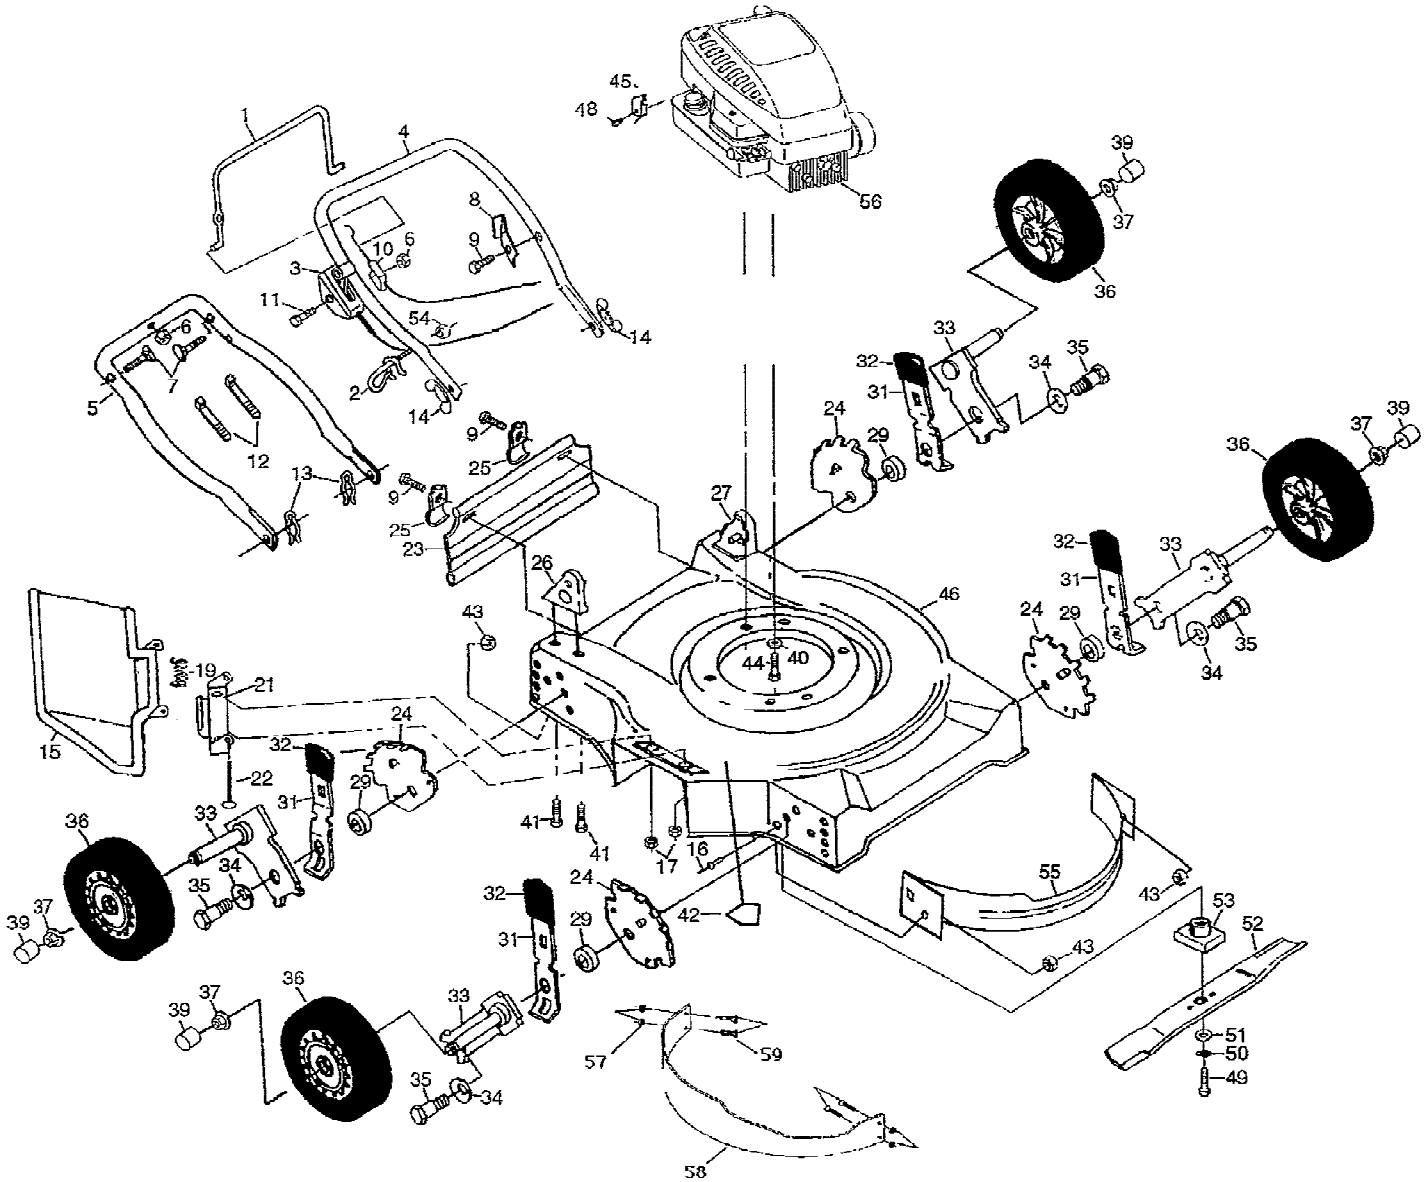

20" ROTARY LAWN MOWER - MODEL NUMBER CR4QN20SC

Ref #	Part Number	Qty	Description
1	86902		CONTROL BAR PM
2	132001		ROPE GUIDE
3	700417		"CONTROL, THROTTLE"
4	165452X479		HANLDE.UPPER.STAND.
5	157081X479		HANDLE LOWER
6	63601		SUB= 73800400
7	131959		BOLT.HANDLE.LM
8	850733X004		"BRKT,UPSTOP"
9	750097		TAPPING SCREW
10	701181		CABLE.MZR.48.5
11	144929		SCREW.HXHD.WASH.
12	66426		SUB= 7192J
13	51793		HAIRPIN COTTER
14	128638		"NUT,WING PM"
15	752052		"GRD,DISCHARGE"
16	128415		BLIND RIVET
17	63601		SUB= 73800400
19	851855		"SPRING,TORSION"
21	88602		HINGE DEFLECTOR
22	150215		HINGE ROD
23	140543		SKIRT.RD.20/22
24	700325X007		BRACKET.ADJ.9POS.
25	87584X004		"BRKT,DEFL PM"
26	151665X479		HDLE BRKT ASSY.RH
27	151667X479		HDLE BRKT ASSY LH
29	146630		SPACER.HEIGHT.ADJ
31	700331X004		SPRING SELECTOR
32	87877		KNOB PM
33	145935X004		ARM.AXLE.ASM.BZP.
34	62335		"WASHER, BELLEVIL."
35	142748		BOLT SHLD 3/8-16
36	800220		WHEEL.ASM
37	83923		HEX FLANGE LOCKNT
39	800090		HUB CAP-PLASTIC
40	851201X004		WASHER
41	149741		SCREW 5/16-18X3/4
42	107339X		DECAL HYT
43	751592		LOCKNUT PM
44	150406		BOLT.ENG.3/8-16
45	PARTSIMAGE		REFER TO PARTS IMAGE
45	213146		CABLE CLAMP
46	152796		HOUSING ASSEMBLY
48	83816		SCREW PM
49	851084		SCREW
50	850263		LOCKWASHER
51	851074		"WASHER,HARDEN"
52	145106		BLADE.20.MULCH.AY
53	850977		BLADE ADAPTOR
54	63601		SUB= 73800400
55	700839X479		FRONT BAFFLE
56	SUPPLIER		CHECK WITH SUPPLIER
57	69180		LOCKNUT
58	132681X479		SUB= 132681X004

Ref #	Part Number	Qty	Description
59	74961008		SCREW WS
	133379X479		REAR BAFFLE
	161116		MANUAL.GEN.PUSH
	163686		MANUAL.OPER.FRENCH
	168577		REPLACEMENT PARTS MANUAL