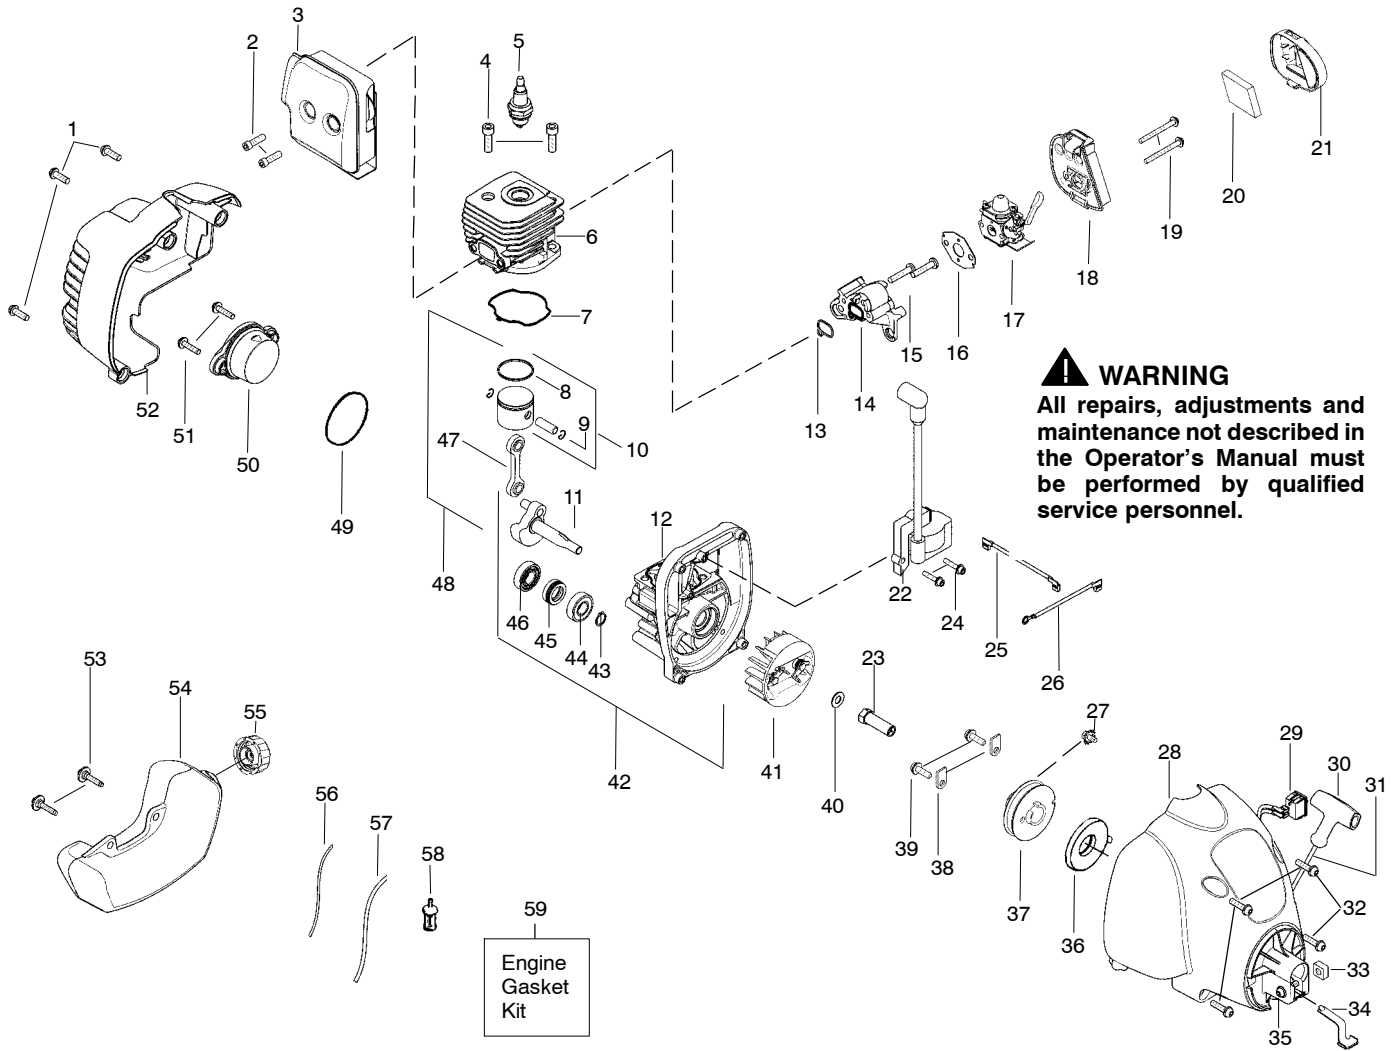

**⚠ WARNING**  
All repairs, adjustments and maintenance not described in the Operator's Manual must be performed by qualified service personnel.

Ref.	Part No.	Description	Ref.	Part No.	Description
1.	530057991	Assy-Throttle Cable	16.	545081862	Kit - Line Limiter (Incl. 17)
2.	530058000	Trigger	17.	530015966	Screw-Line Limiter
3.	530057582	Throttle Hsg. (Right)	18.	530015820	Bolt
4.	530015880	Screw-Throttle Hsg.	19.	576953401	Kit-Shield Assy (Incl. 16,17,18,20)
5.	530015821	Bolt	20.	530016152	Wingnut
6.	574355601	Kit-Upper Shaft (Incl. 10,12)	21.	952701666	Accy-TNG IV Cutting Head (Incl. 22,23,24,25,26)
7.	530057581	Throttle Hsg. (Left)	22.	530095769	Assy-Hub
8.	530058580	Assy-Handle (Incl. 5,9)	23.	530401464	Spring-Compression
9.	530016152	Wingnut	24.	530401466	Clip-Retainer-Head
10.	530015880	Screw (10-14 x 5/8)	25.	530401467	Screw
11.	545008057	Kit-Coupler Shaft (Incl. 10,12,13,14)	26.	952711527	Accy- Spool w/Line
12.	----	Collet (ref. 11)			Not Shown
13.	----	Collar-Shaft (ref. 11)		115379327	Operator Manual
14.	----	Nut-Collet (ref. 11)		545207301	Decal-Shaft Warning
15.	545008062	Kit-Lower Shaft (Incl. 13,14)			