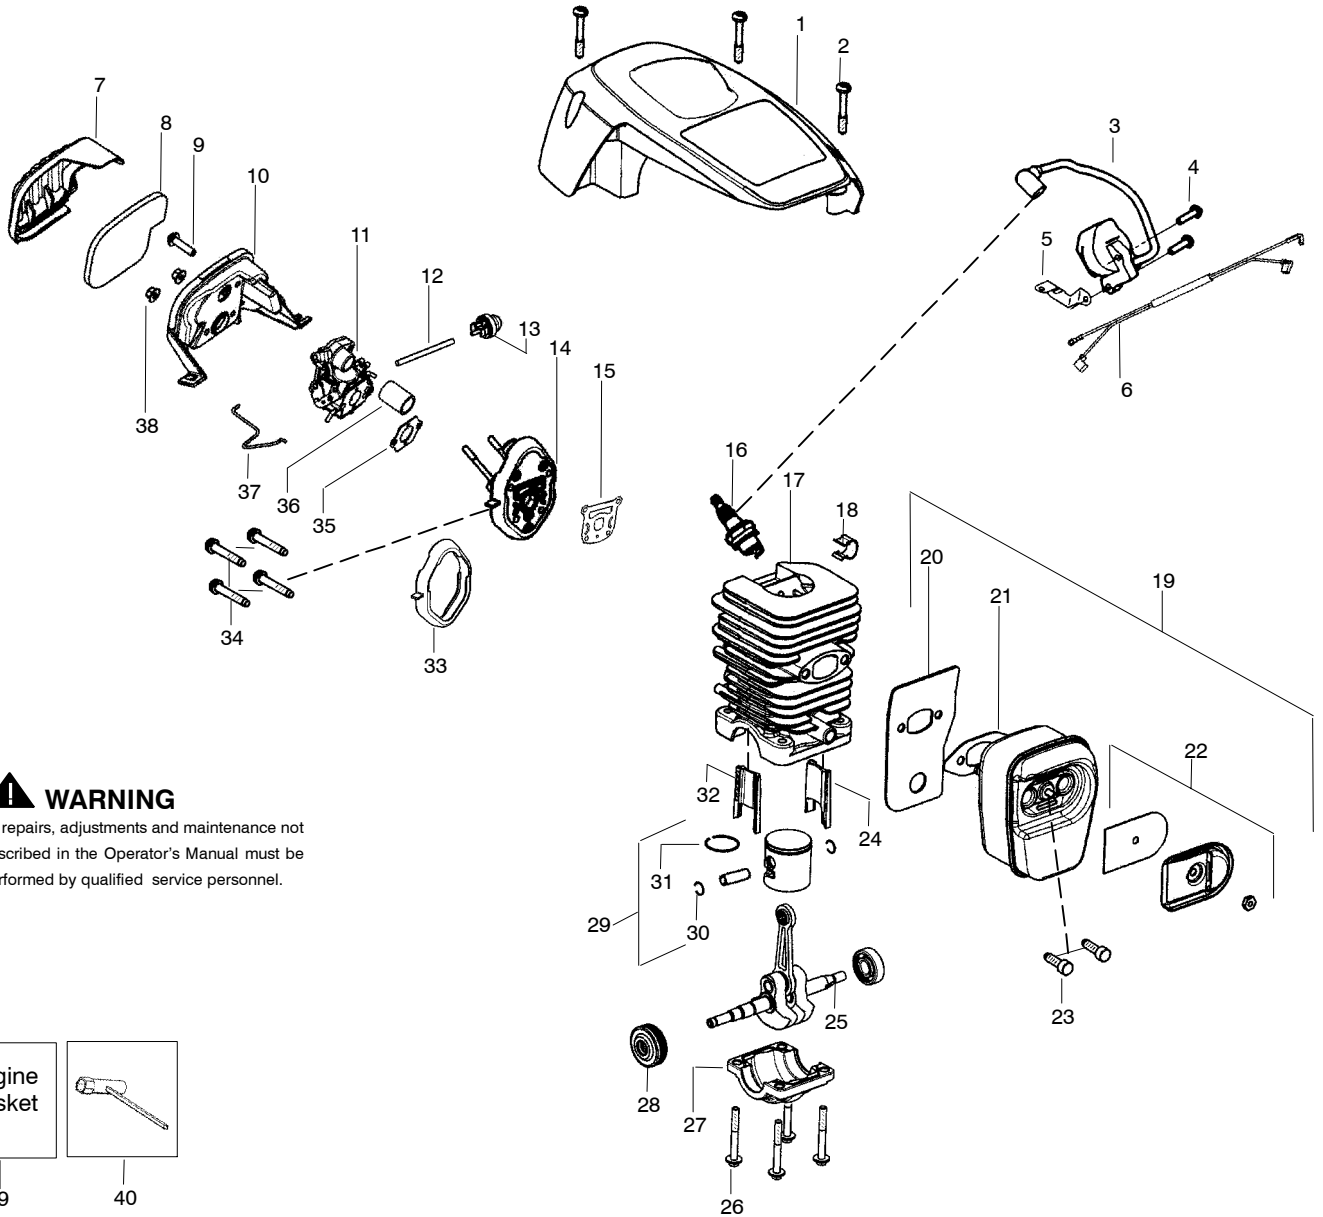

⚠ WARNING

All repairs, adjustments and maintenance not described in the Operator's Manual must be performed by qualified service personnel.

Ref.	Part No.	Description	Ref.	Part No.	Description	Ref.	Part No.	Description
1.	530058837	Shield-Cylinder (incl. #2)	16.	952030150	Accy-Spark Plug (RCJ-7Y)	34.	530016426	Screw
2.	530016153	Screw	17.	530071884	Kit-Cylinder (Incl. 24,32)	35.	530071894	Gasket-Carb. (kit)
3.	530071905	Kit-Ignition (Incl. Flywheel)	18.	530016136	Clip-High Tension Lead	36.	530057926	Tube-Intake
4.	530016432	Screw	19.	545006007	Kit-Muffler (Incl. 20,21,22,23)	37.	530057909	Wire-Throttle
5.	530047442	Strap-Ground	20.	530057942	Backplate-Muffler	38.	530016101	Nut-Carb.
6.	530057943	Assy-Wire Harness	21.	530071894	Gasket-Muffler (kit)	39.	530071894	Kit-Gasket (Incl. 15,21,33,35)
7.	530058687	Cover-Air Filter	22.	545006056	Kit-Spark Arrestor	40.	530031163	Wrench-Bar
8.	530057925	Filter-Air	23.	530016338	Bolt-Muffler			Not Shown
9.	530016425	Screw	24.	545015301	Insert-Left (black) Cyl.			
10.	530057892	Housing-Air Filter	25.	545112901	Assy-Crankshaft/Rod			
11.	---	Carburetor	26.	530016417	Bolt			
	545070601	Zama W-26	27.	530057941	Cap-Crankcase			
12.	530069247	Kit-Fuel Line (Small)	28.	530056363	Assy-Bearing/Seal			
13.	530047721	Bulb-Purge "snap-in"	29.	530071883	Kit-Piston (Incl. 30,31)	115153026		Manual-Operator
14.	530071889	Kit-Carb. Adaptor (Incl. # 15,33,36)	30.	530015697	Retainer-Piston Pin	530059107		Decal-Warning
15.	530071894	Gasket-cyl. o-ring (kit)	31.	545160401	Ring-Piston			
			32.	545015401	Insert-Right (gray) Cyl.			
			33.	530071894	Seal-Adaptor (kit)