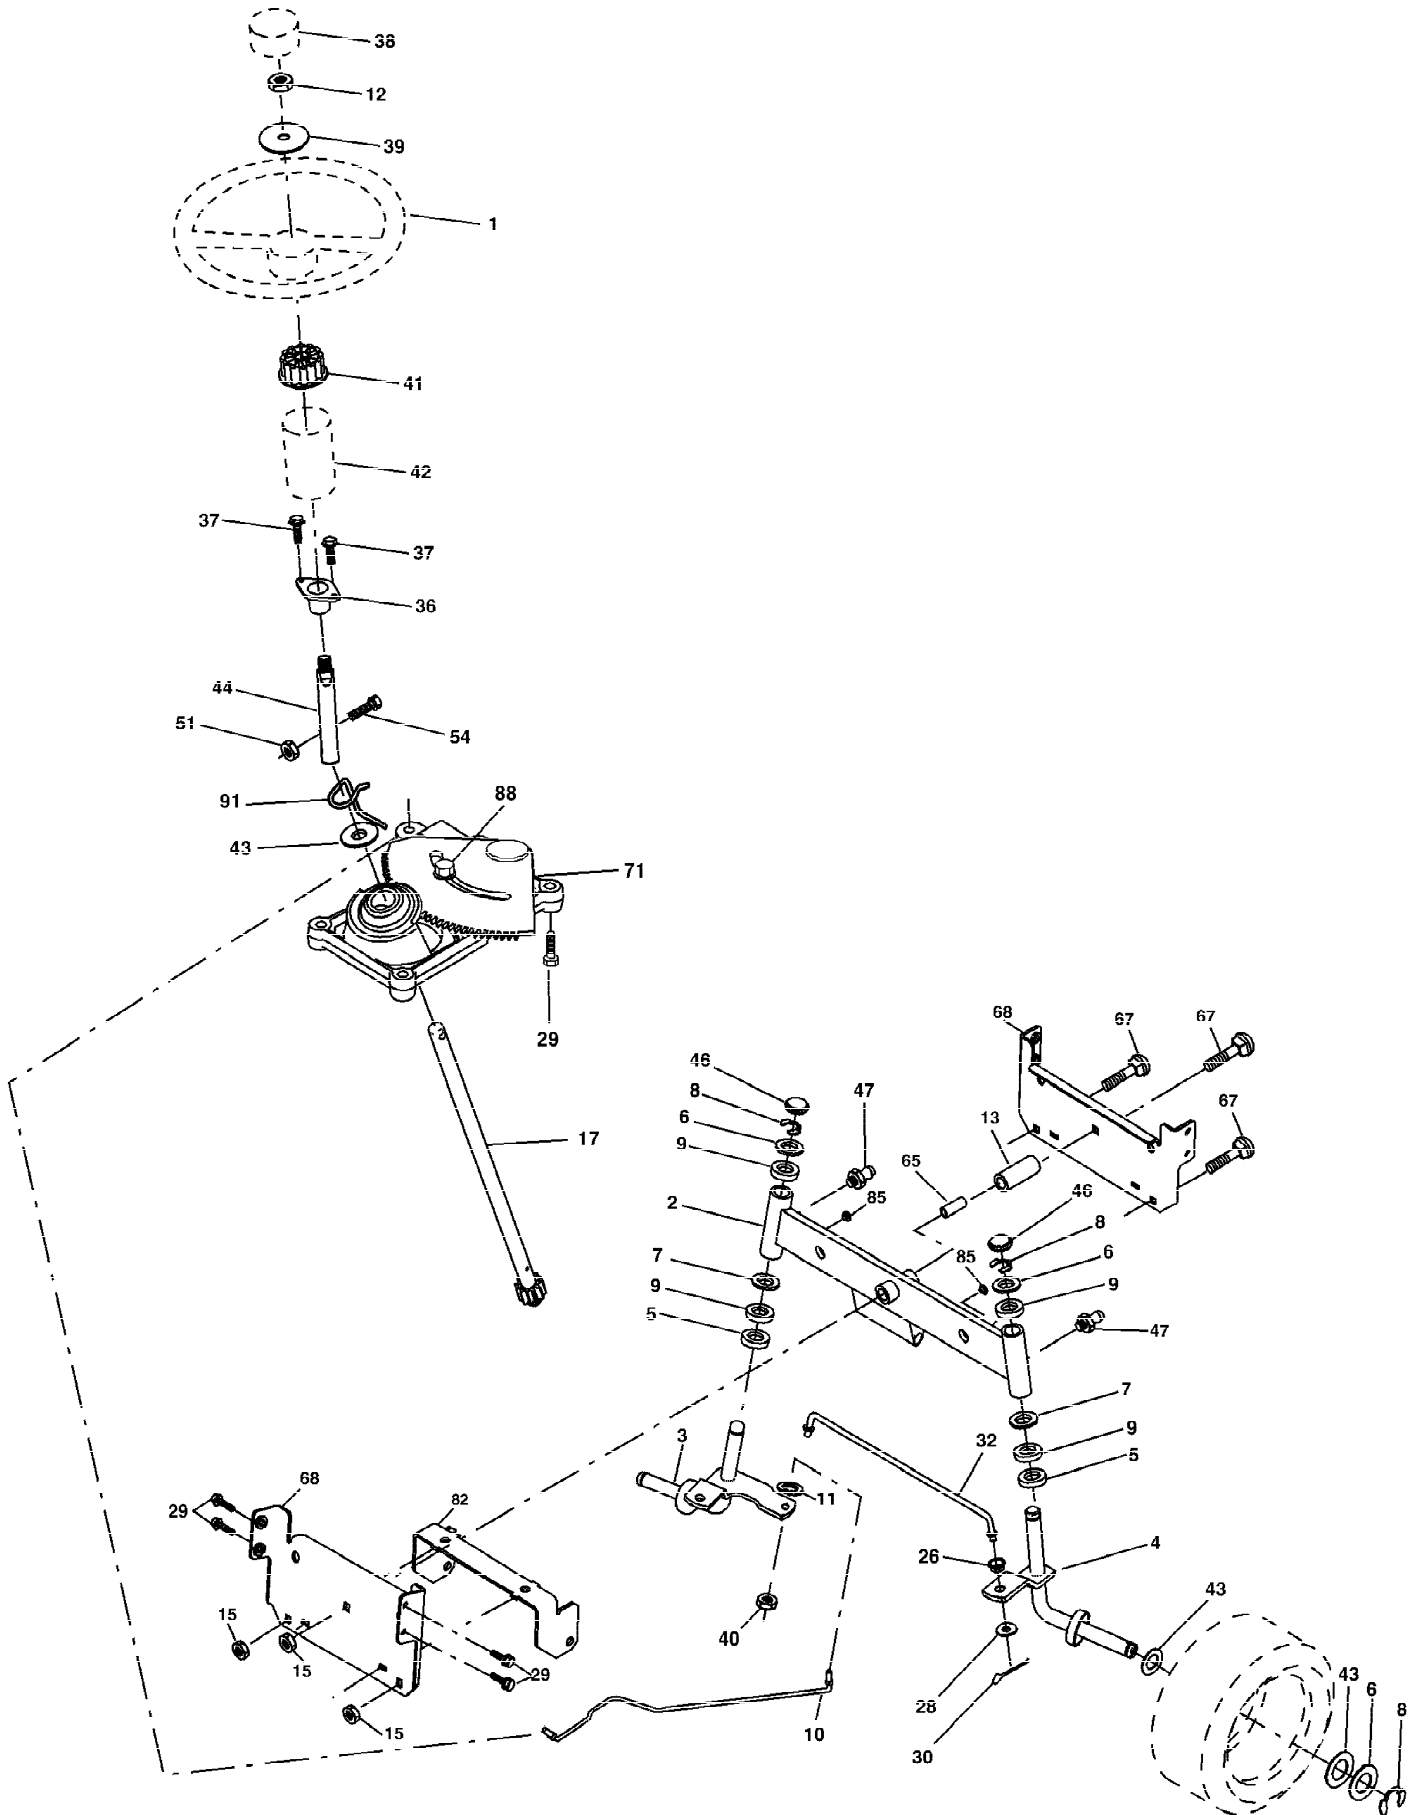

Ref #	Part Number	Qty	Description
1	159460		Wire Asm Inner/Sprg w/Plunger
2	159471		Shaft Asm Lift
3	105767X		Pin Groove
4	12000002		E Ring #5133-62
5	19211621		Washer 21/32 x 1 x 21 Ga.
6	120183X		Bearing Nylon
7	109413X		Grip Handle
8	124526X		Button Plunger
11	139865		Link Lift Lh
12	139866		Link Lift Rh
13	4939M		Retainer Spring
15	173288		Link Front
16	73350800		Nut Jam Hex 1/2-13 Unc
17	175689		Trunnion Blk Zinc
18	73800800		Nut Lock w/Wsh 1/2-13 Unc
19	139868		Arm Suspension Rear
20	163552		Retainer Spring
31	169865		Bearing Pvt Lift
32	73540600		Nut Crownlock 3/8-24

**IGNITION SWITCH**

POSITION	CIRCUIT	"MAKE"
OFF	M+G+A1	NONE
RUN/LIGHT	B+A1	A2+L
RUN	B+A1	NONE
START	B + S + A1	NONE

**WIRING INSULATED CLIPS**

**NOTE:** IF WIRING INSULATED CLIPS WERE REMOVED FOR SERVICING OF UNIT, THEY SHOULD BE REPLACED TO PROPERLY SECURE YOUR WIRING.

Ref #	Part Number	Qty	Description
1	140116		Seat
2	140551		Bracket Pnt Pivot Seat (blk )
3	71110616		Bolt
4	19131610		Washer 13/32 x 1 x 10 Ga
5	145006		Clip Push-In Hinged
6	73800600		Nut
7	124181X		Spring Seat Cprsn 2 250 Blk Zi
8	17000616		Screw 3/8-16 x 1.5
9	19131614		Washer 13/32 x 1 x 14 Ga
10	182493		Pan Pnt Seat (blk )
12	121246X		Bracket Pnt Mounting Switch
13	121248X		Bushing Snap Blk Nyl 50 Id
14	72050412		Bolt Rdhd Sht Nk 1/4-20 x 1-1/2
15	134300		Spacer Split 28 x 96 Yel Zinc
16	121250X		Spring Cprsn 1 27 Blk Pnt
17	123976X		Nut Lock 1/4 Lge Flg Gr 5 Zinc
21	171852		Bolt Shoulder 5/16-18 Unc Blkz-2A
22	73800500		Nut
23	71110814		Bolt Hex Black
24	19171912		Washer 17/32 x 1-3/16 x 12 Ga
25	127018X		Bolt Shoulder 5/16-18 x 62
26	10040800		Lockwasher