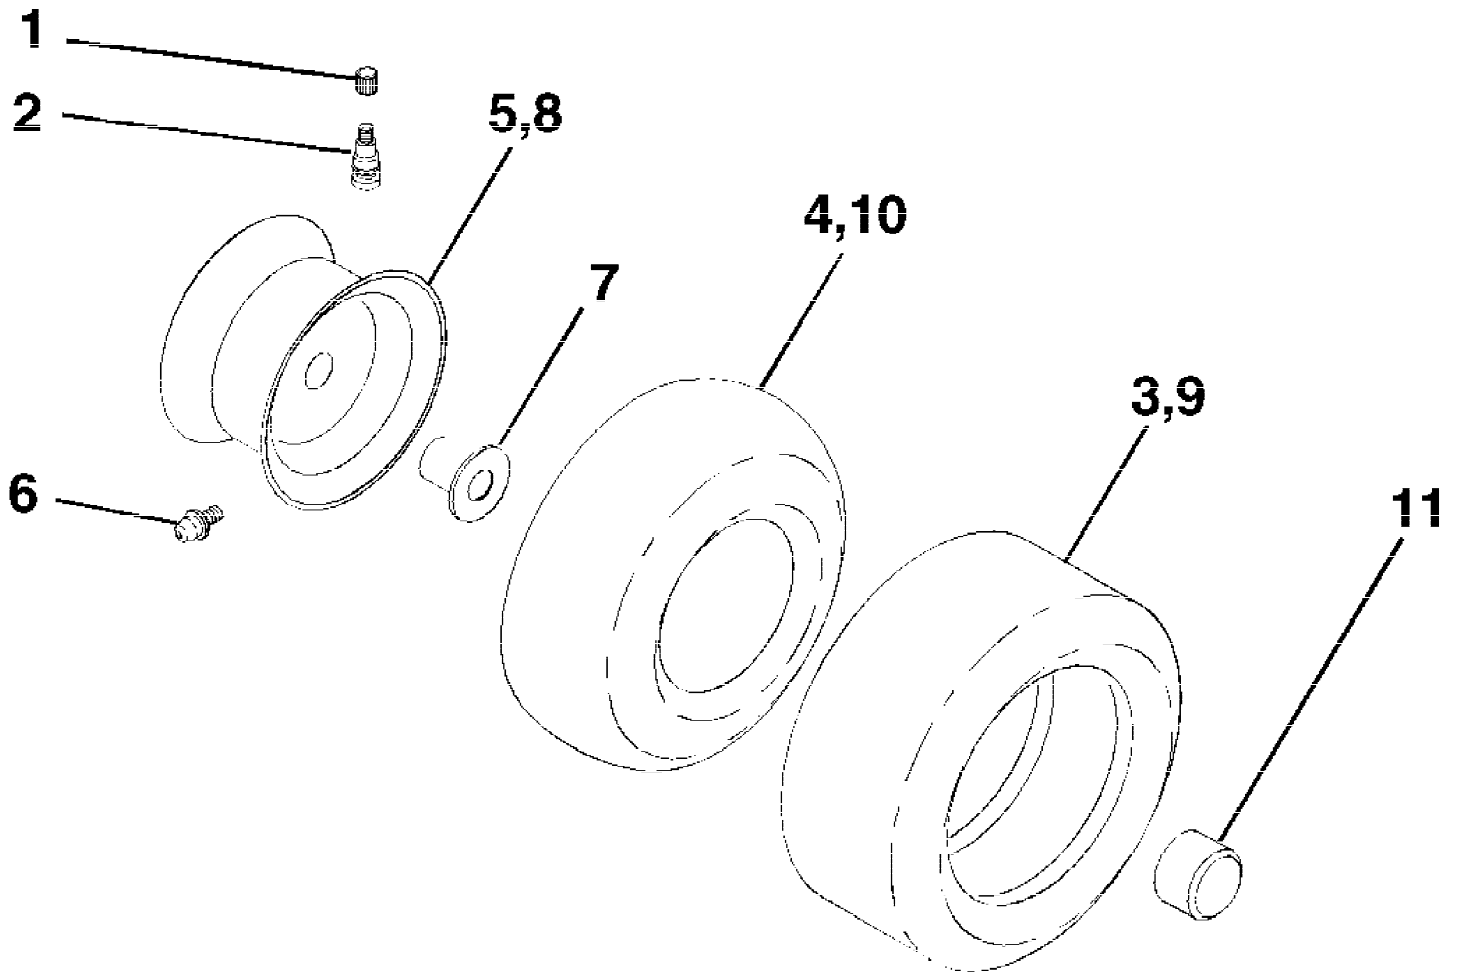

Ref #	Part Number	Qty	Description
1	59192		Cap Valve Tire
2	65139		Stem Valve
3	106222X		Tire F Ts 15 X 6 0 - 6 Service
4	59904		Tube Front (Service Item Only)
5	106732X624		Rim Asm 6"front Service
6	278H		Fitting Grease (Front Wheel Only)
7	9040H		Bearing Flange (Front Wheel Only)
8	106108X624		Rim Asm 8"rear Service
9	106268X		Tire R Ts 18x9.5-8 C Service
10	7152J		Tube Rear (Service Item Only)
11	104757X428		Cap Axle Blk 1 50 X 1 00
	144334		Sealant, Tire (10 oz. Tube)