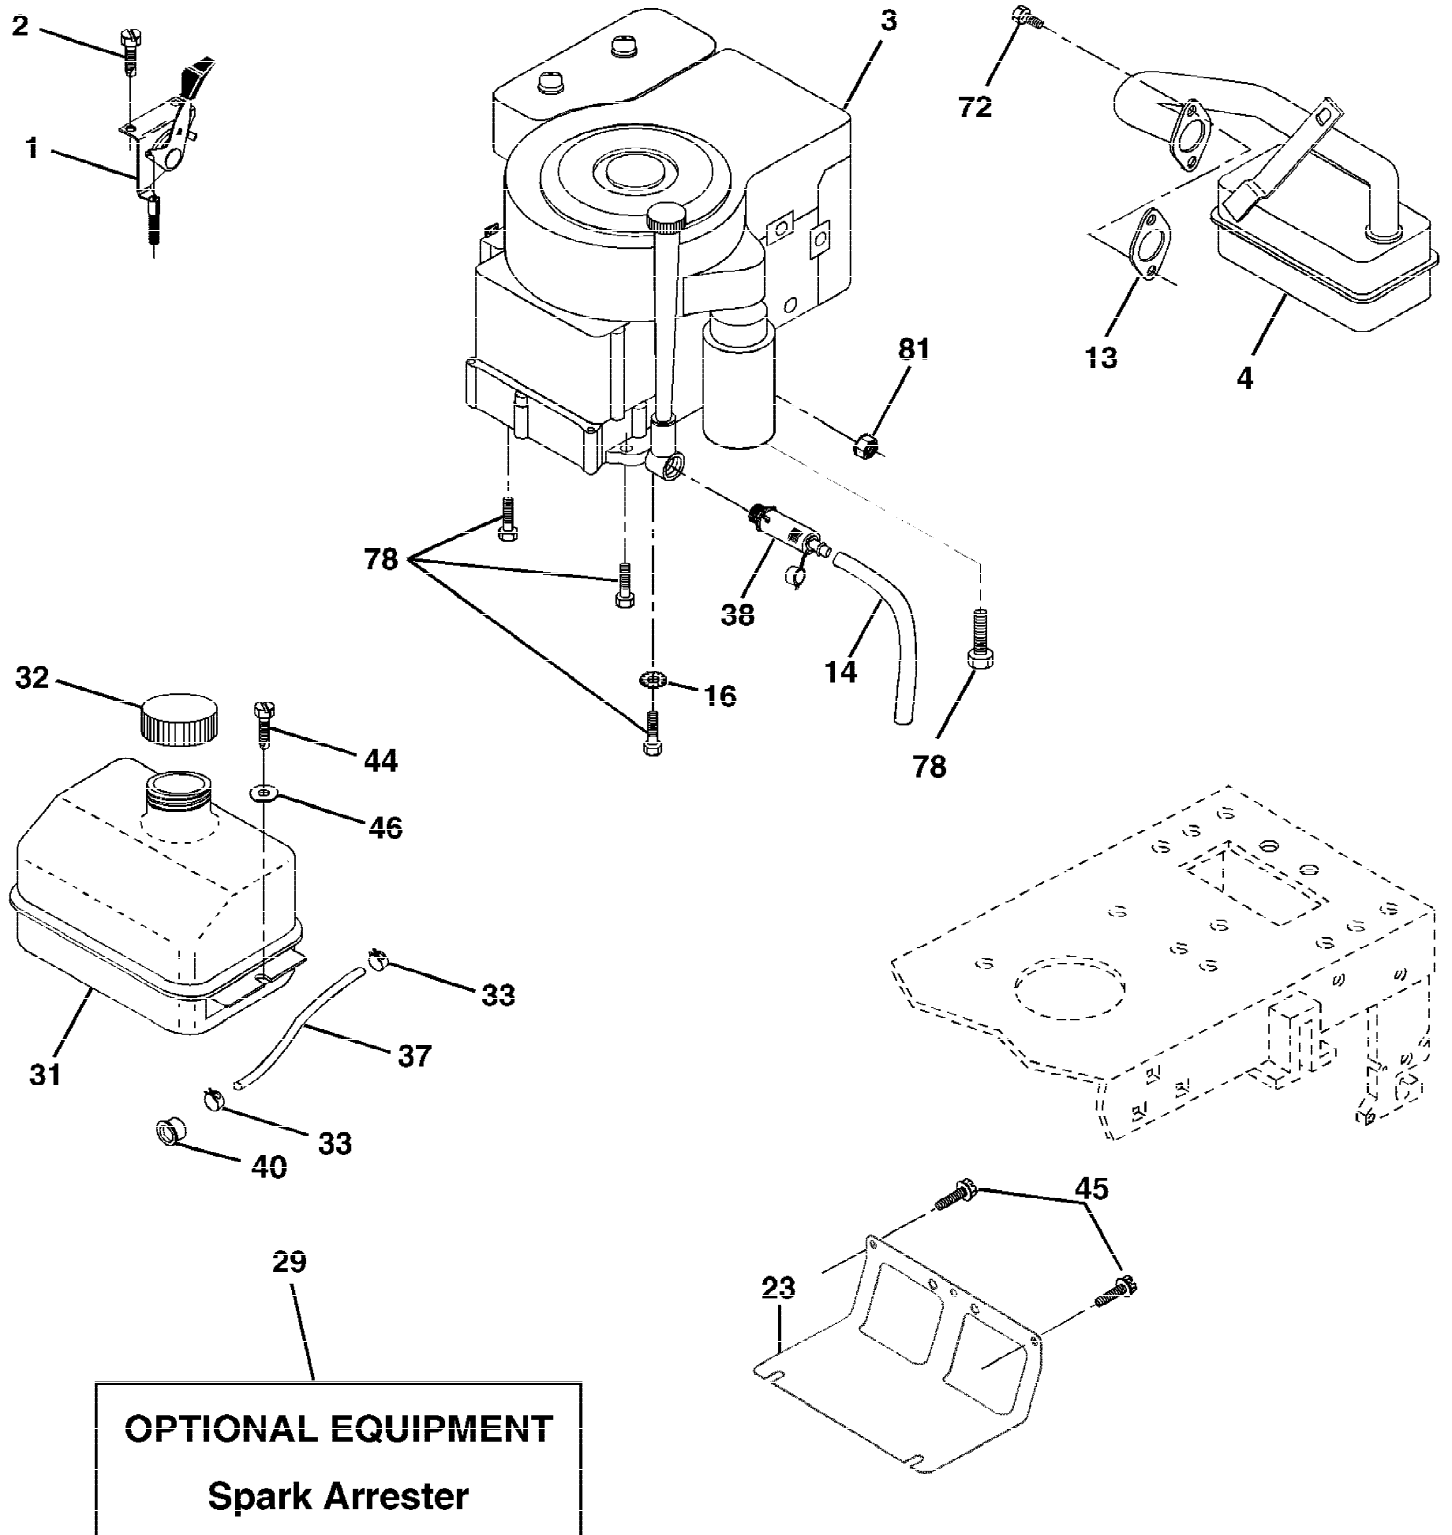

Ref #	Part Number	Qty	Description
1	170551		Control Throttle /Choke Flag
2	17720408		Screw Hex Thd Cut 1/4-20x1/2
3			Engine Briggs Model 31G777 (Order Parts From Engine Manufacturer)
4	137352		Muffler Exhaust B&S Lt
13	165291		Gasket 1 313 Id Tin Plated
14	148456		Tube Drain Oil Easy
16	11050600		Washer Lock Ext Tooth 3/8
23	169837		Shield Browning/Debris Guard
29	137180		Arrestor Spark
31	184900		Tank Fuel 1 25 Fr
32	140527		Cap Asm Fuel W/sym Vented
33	123487X		Clamp Hose Blk
37	137040		Line Fuel 20"
38	181654		Plug Drain Oil Easy
40	124028X		Bushing Snap Nyl Blk Fuel Line
44	17670412		Screw Hexwsh Thdrol 1/4-20x3/4
45	17000612		Screw Hex Wsh Thdrol 3/8-16
46	19091416		Washer 9/32 X 7/8 X 16ga
72	183906		Screw Socket Head 5/16-18 x 1
78	17060620		Screw Thdrol 3/8-16x1-1/4
81	73510400		Nut Keps Hex 1/4-20 Unc