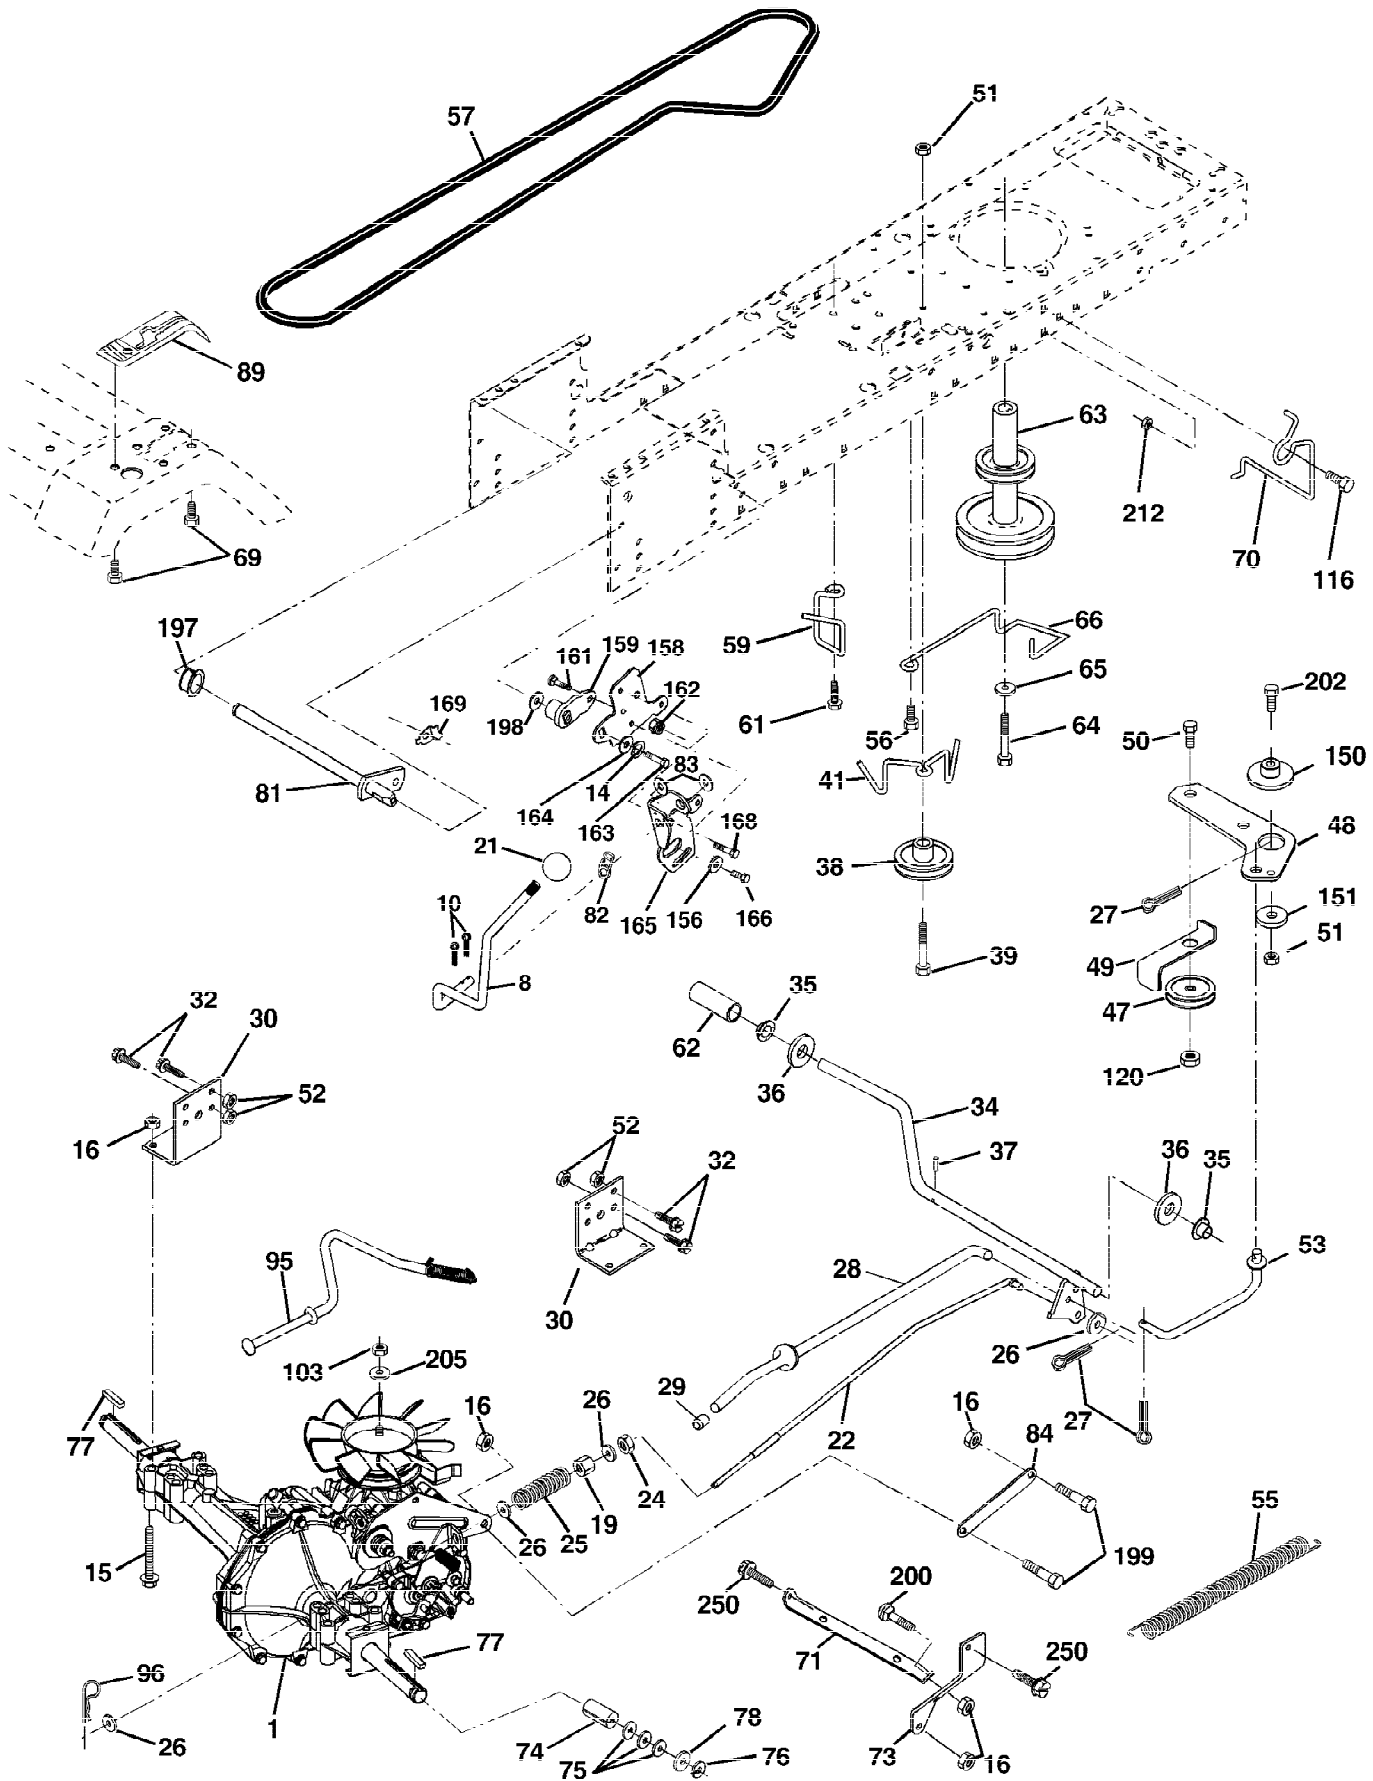

Ref #	Part Number	Qty	Description
1			Transaxle Hydro Gear Model 322-0510 (Order parts from the transaxle manufacturer)
8	165619		Rod, Shift
10	76020416		Pin, Cotter 1/8 x 1
14	10040400		Washer Lock 1/4
15	74490544		Bolt Hex Flghd 5/16-18 Gr. 5
16	73800500		Nut, Lock Hex w/Ins 5/16-18 UNC
19	73800600		Nut, Lock Hex w/Wsh 3/8-16 UNC
21	106933X		Knob Rd. 1/2-13 Plstc. Thds. Blk.
22	169498		Rod, Brake
24	73350600		Nut
25	106888X		Spring, Rod, Brake
26	19131316		Washer 13/32 x 13/16 x 16 Ga.
27	76020412		Pin, Cotter 1/8 x 3/4
28	175765		Rod, Parking Brake
29	71673		Cap, Parking Brake
30	174973		Bracket, Transmission
32	74760512		Bolt Hex 5/16-18 UNC x 3/4
34	175578		Shaft, Foot Pedal
35	120183X		Bearing, Nylon
36	19211616		Washer
37	1572H		Pin, Roll
38	179114		Pulley, Idler, Composite
39	74760648		Bolt
41	175556		Keeper, Belt, Idler
47	127783		Pulley, Idler, V-Belt
48	154407		Bellcrank Clutch Grnd Drustl
49	123205X		Retainer, Belt
50	72110612		Bolt 3/8-16 x 1-1/2 Gr. 5
51	73680600		Nut
52	73680500		Nut Crownlock 5/16-28
53	105710X		Link, Clutch
55	105709X		Spring, Return, Clutch
56	17060620		Screw 3/8-16 x 1-1/4
57	140294		V-Belt, Drive
59	169691		Keeper, Belt, Center
61	17120614		Screw, 3/8-16 x .875
62	8883R		Cover, Pedal
63	175410		Pulley, Engine
64	173937		Bolt Hex 7/16 x 4 Gr. 5
65	10040700		Washer
66	154778		Keeper, Belt Engine Hydro
69	142432		Screw Hex Wsh Hi-Lo 1/4-1/2 Unc
70	134683		Guide, Belt, Mower Drive RH
71	169183		Strap, Torque, Lh
73	169182		Strap, Torque, Rh
74	137057		Spacer, Axle
75	121749X		Washer 25/32 x 1-1/4 x 16 Ga.
76	12000001		Ring, E
77	123583X		Key, Square
78	121748X		Washer 25/32 x 1-5/8 x 16 Ga.
81	165596		Shaft Asm Cross
82	123782X		Spring, Torsion