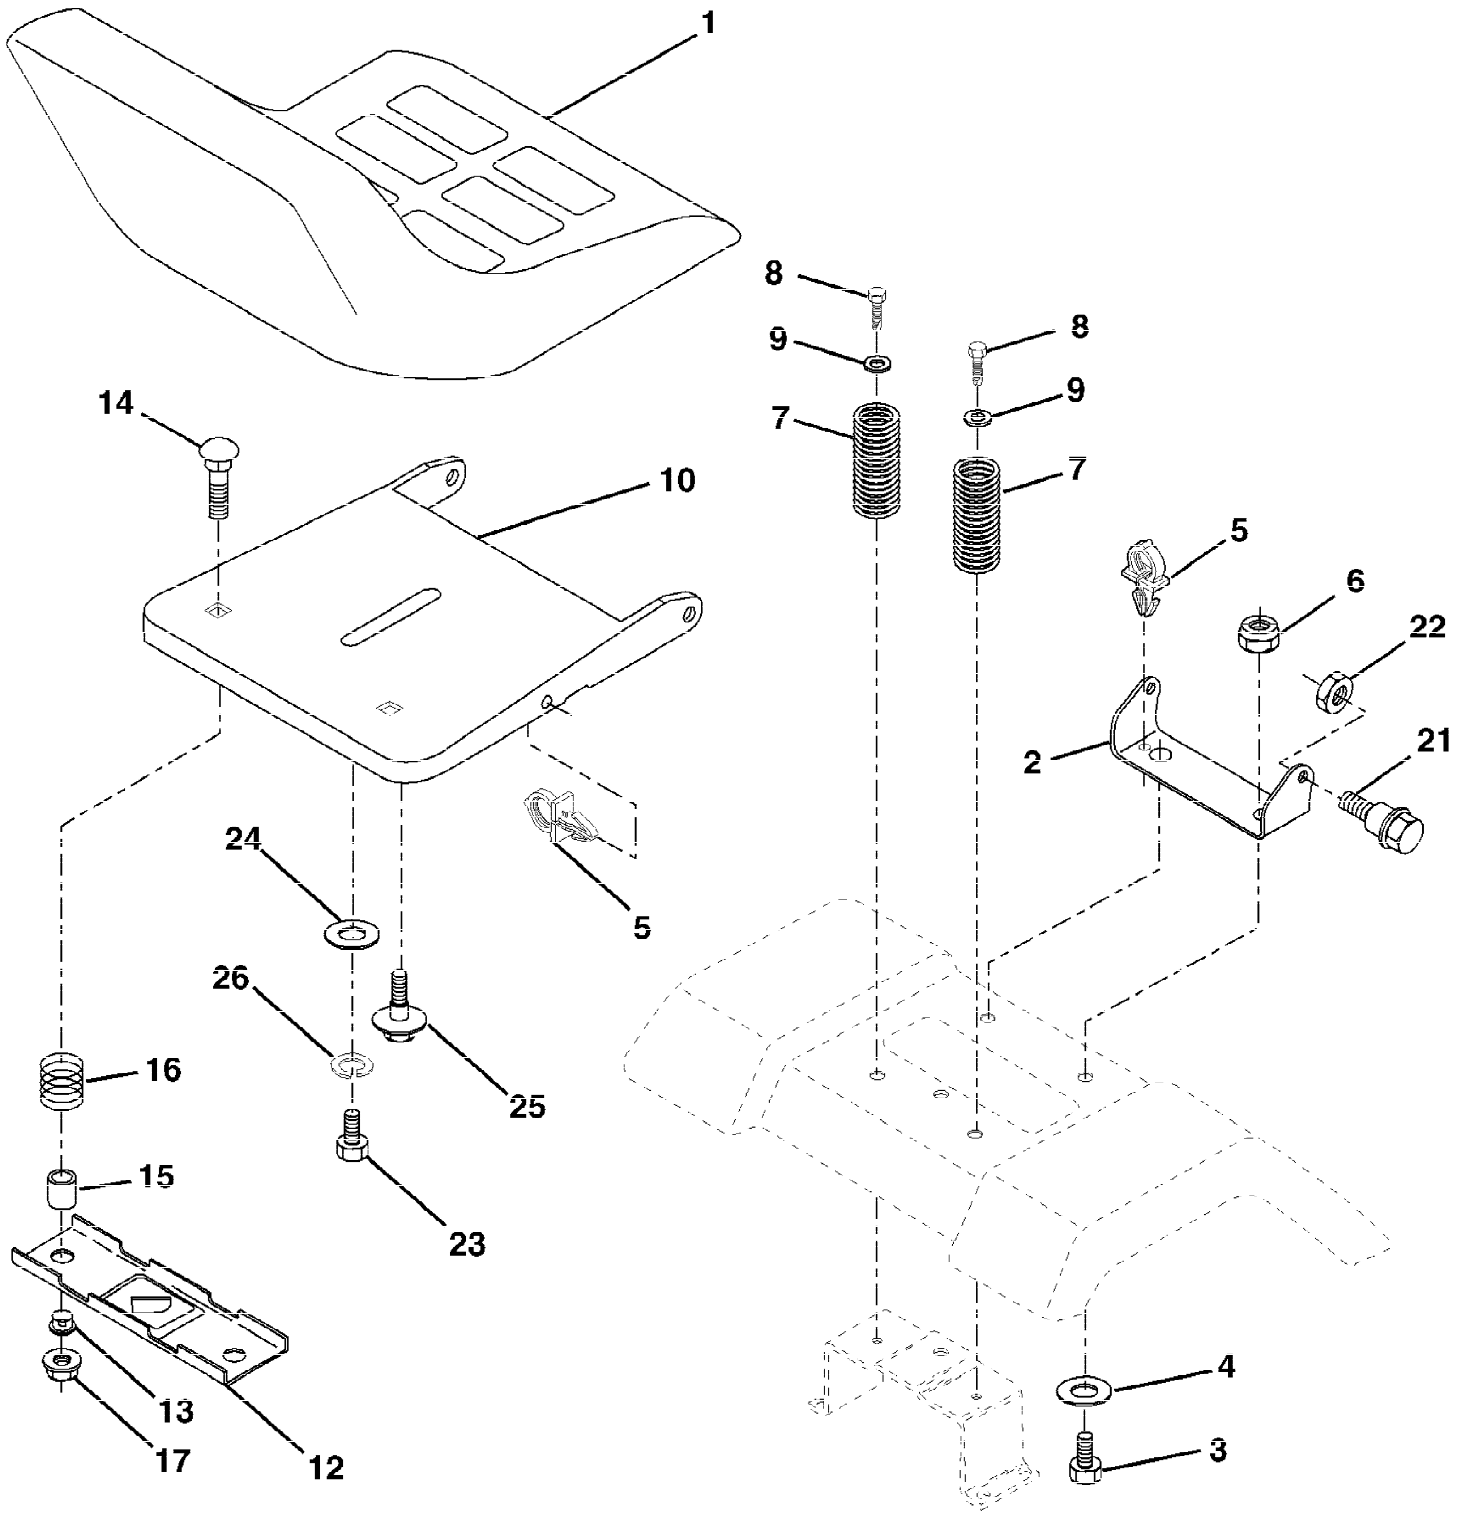

Ref #	Part Number	Qty	Description
1	159460		Wire Asm Inner/Sprg w/Plunger
2	159471		Shaft Asm Lift
3	105767X		Pin Groove
4	12000002		E Ring #5133-62
5	19211621		Washer 21/32 x 1 x 21 Ga.
6	120183X		Bearing Nylon
7	109413X		Grip Handle
8	124526X		Button Plunger
11	139865		Link Lift Lh
12	139866		Link Lift Rh
13	4939M		Retainer Spring
15	173288		Link Front
16	73350800		Nut Jam Hex 1/2-13 Unc
17	175689		Trunnion Blk Zinc
18	73800800		Nut Lock w/Wsh 1/2-13 Unc
19	139868		Arm Suspension Rear
20	163552		Retainer Spring
31	169865		Bearing Pvt Lift
32	73540600		Nut Crownlock 3/8-24

**IGNITION SWITCH**

POSITION	CIRCUIT	"MAKE"
OFF	M+G+A1	NONE
RUN/LIGHT	B+A1	A2+L
RUN	B+A1	NONE
START	B + S + A1	NONE

**WIRING INSULATED CLIPS**

**NOTE:** IF WIRING INSULATED CLIPS WERE REMOVED FOR SERVICING OF UNIT, THEY SHOULD BE REPLACED TO PROPERLY SECURE YOUR WIRING.