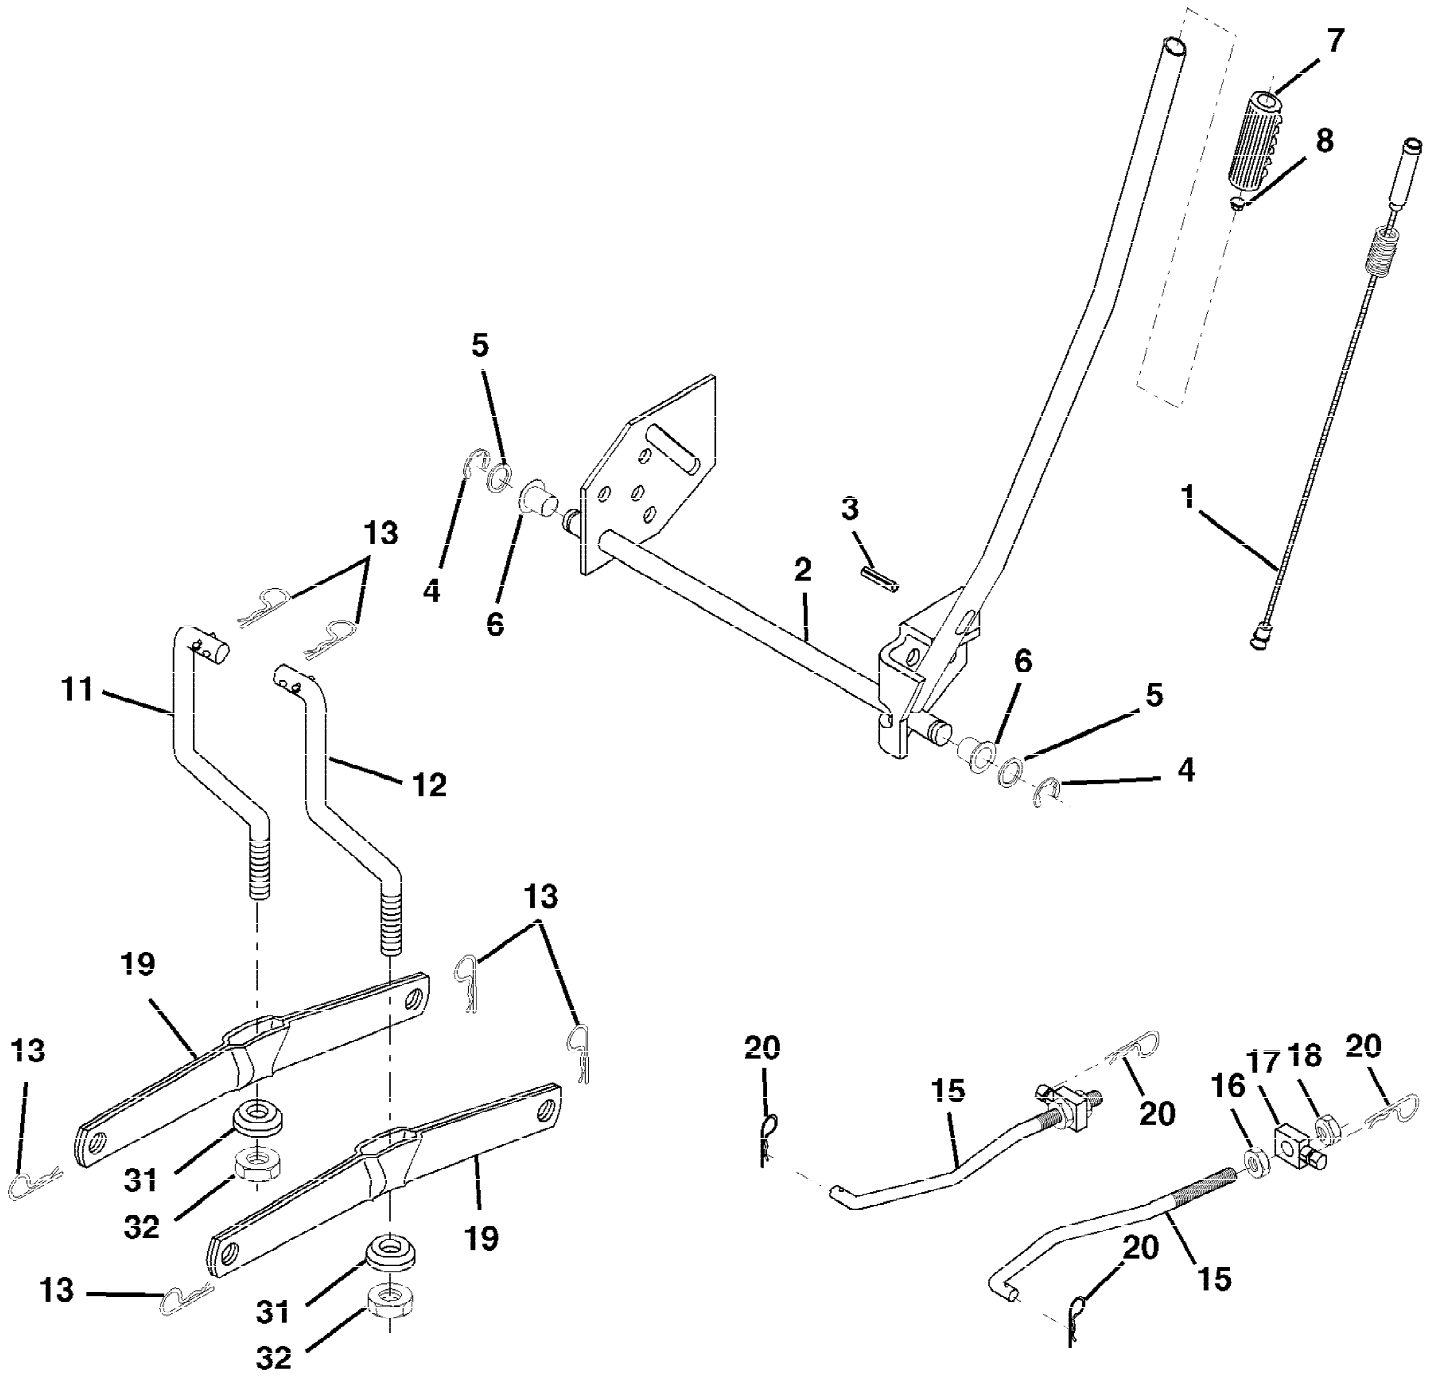

Ref #	Part Number	Qty	Description
1	159460		Wire Asm Inner/Sprg w/Plunger
2	159471		Shaft Asm Lift
3	105767X		Pin Groove
4	12000002		E Ring #5133-62
5	19211621		Washer 21/32 x 1 x 21 Ga.
6	120183X		Bearing Nylon
7	109413X		Grip Handle
8	124526X		Button Plunger
11	139865		Link Lift Lh
12	139866		Link Lift Rh
13	4939M		Retainer Spring
15	173288		Link Front
16	73350800		Nut Jam Hex 1/2-13 Unc
17	175689		Trunnion Blk Zinc
18	73800800		Nut Lock w/Wsh 1/2-13 Unc
19	139868		Arm Suspension Rear
20	163552		Retainer Spring
31	169865		Bearing Pvt Lift
32	73540600		Nut Crownlock 3/8-24