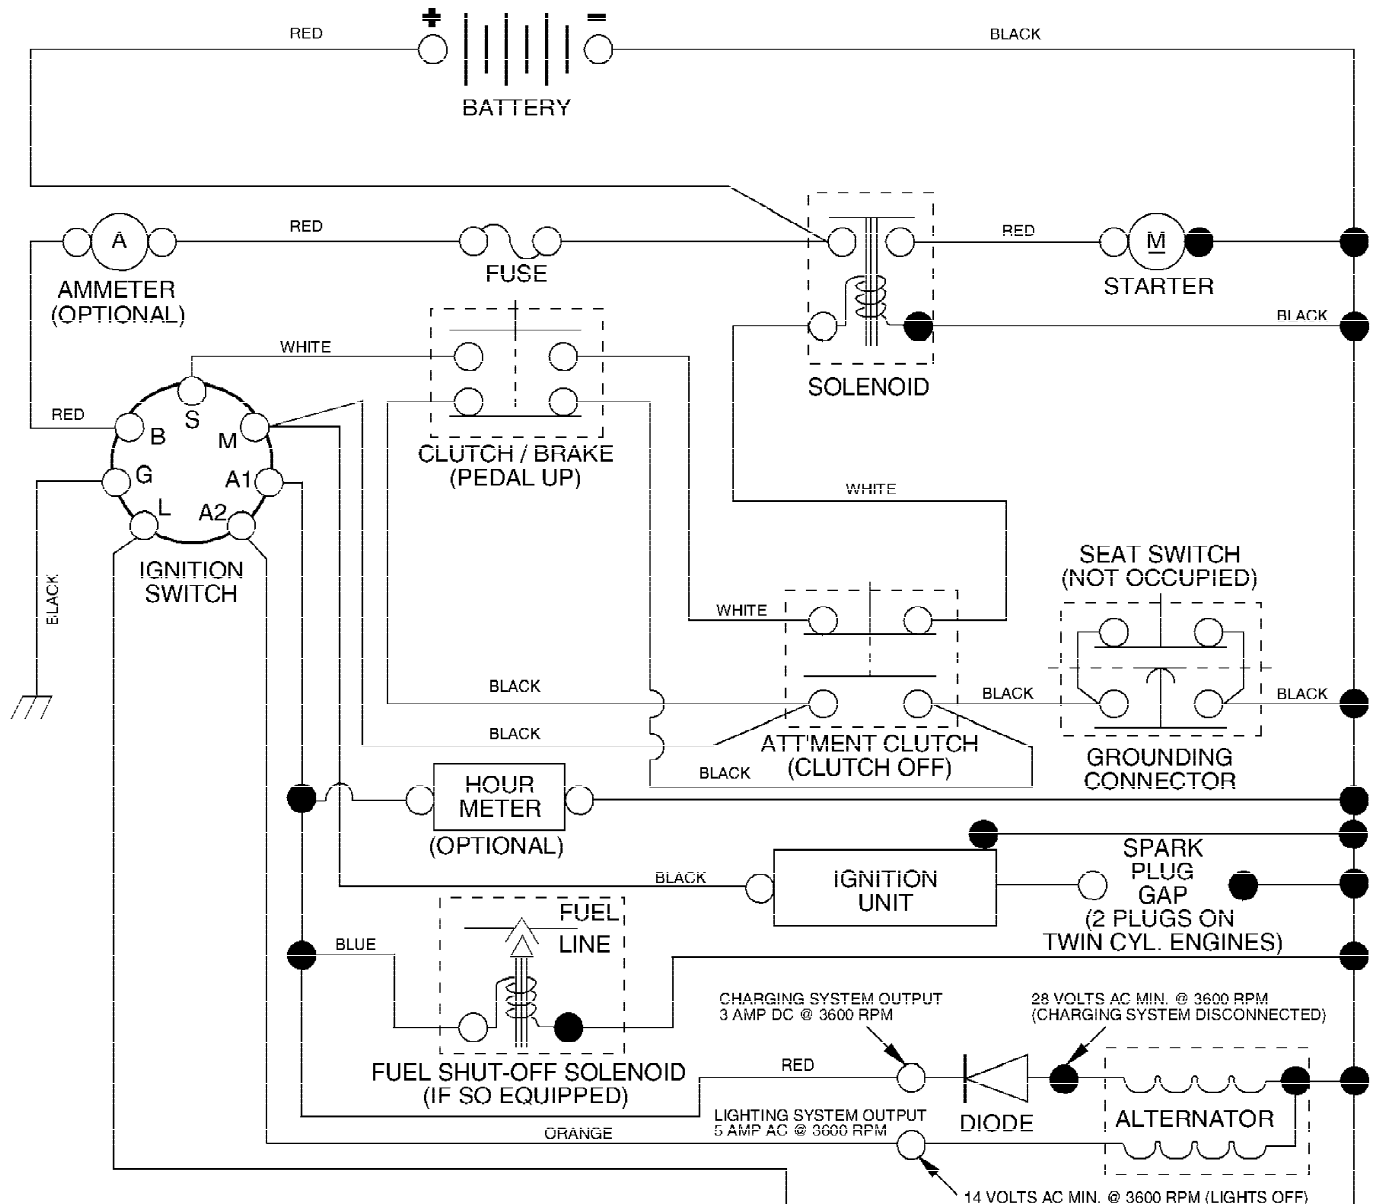

NOTE

YOUR TRACTOR IS EQUIPPED WITH A SPECIAL ALTERNATOR SYSTEM. THE LIGHTS ARE NOT CONNECTED TO THE BATTERY, BUT HAVE THEIR OWN ELECTRICAL SOURCE. BECAUSE OF THIS, THE BRIGHTNESS OF THE LIGHTS WILL CHANGE WITH ENGINE SPEED. AT IDLE THE LIGHTS WILL DIM. AS THE ENGINE IS SPEEDED UP, THE LIGHTS WILL BECOME THEIR BRIGHTEST.