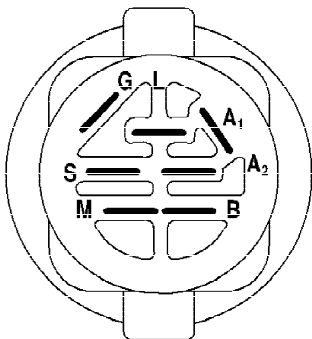

IGNITION SWITCH

POSITION	CIRCUIT	"MAKE"
OFF	M+G+A1	NONE
RUN/LIGHT	B+A1	A2+L
RUN	B+A1	NONE
START	B + S + A1	NONE