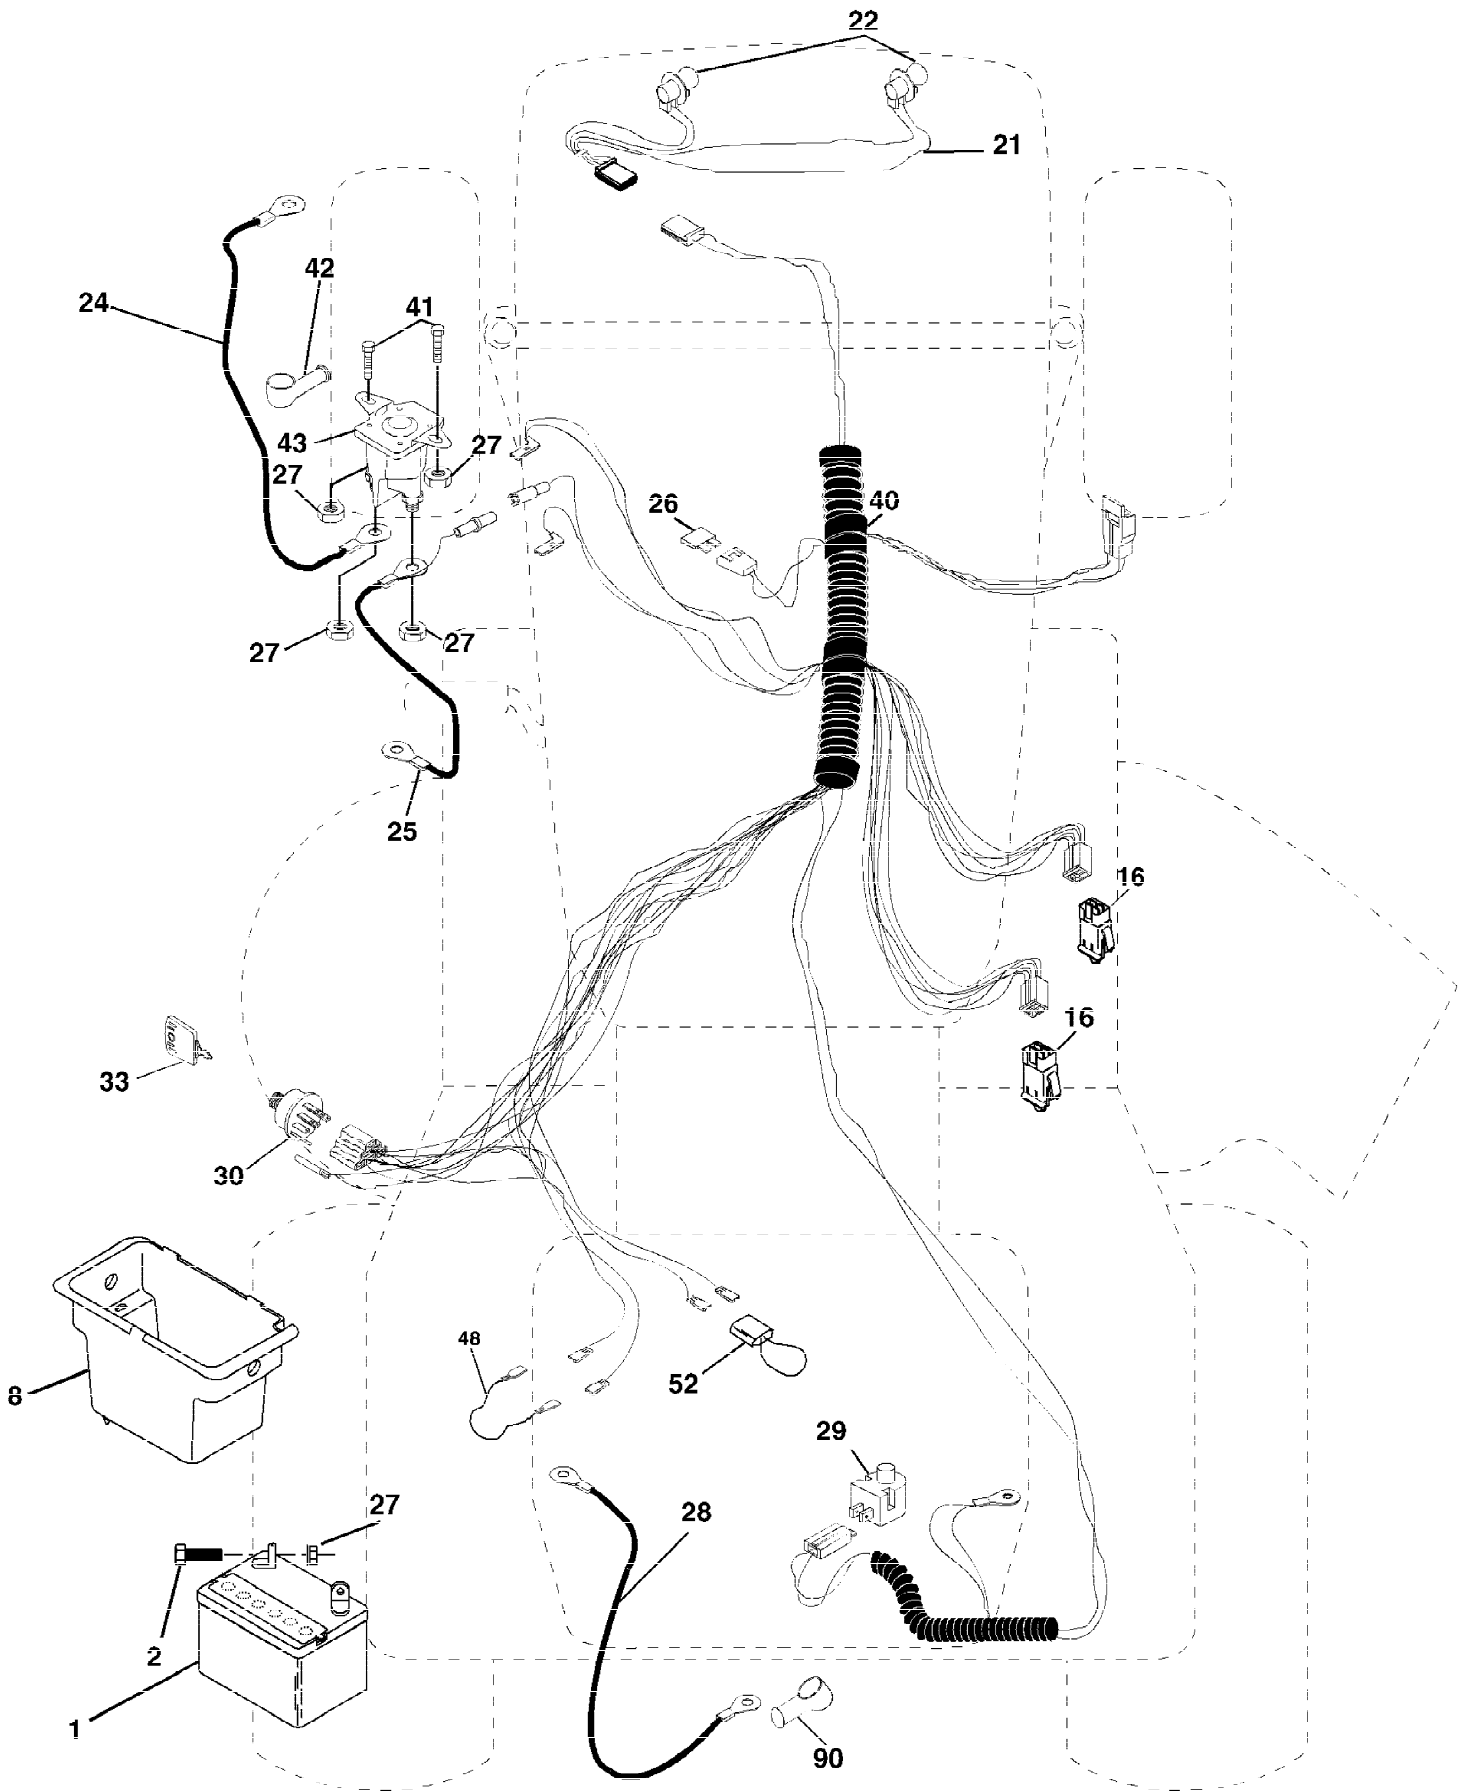

Ref #	Part Number	Qty	Description
1	163465		Battery 12 Volt 25 Amp
2	74760412		Bolt Hex Hd 1/4-20unc X 3/4
8	176689		Box Battery
16	176138		Switch Interlock Push -In
21	175685		Harness Asm Light W/4152J
22	4152J		Bulb Light #1156
24	4799J		Cable Battery 6 Ga 11" red
25	146147		Cable Battery 6 Ga w/16 wire,red
26	175158		Fuse 20 AMP
27	73510400		Nut Keps Hex 1/4-20 unc
28	4207J		Cable Ground 6 Ga 12" black
29	121305X		Switch Plunger Nc Gray
30	175566		Switch Ign
33	140401		Key Ign
40	179720		Harness Ign
41	71110408		Bolt Blk Fin Hex 1/4-20 X 1/2
42	131563		Cover Terminal Red
43	178861		Solenoid
48	140844		Adapter Ammeter
52	141940		Protection Wire Loop
90	180449		Cover Terminal