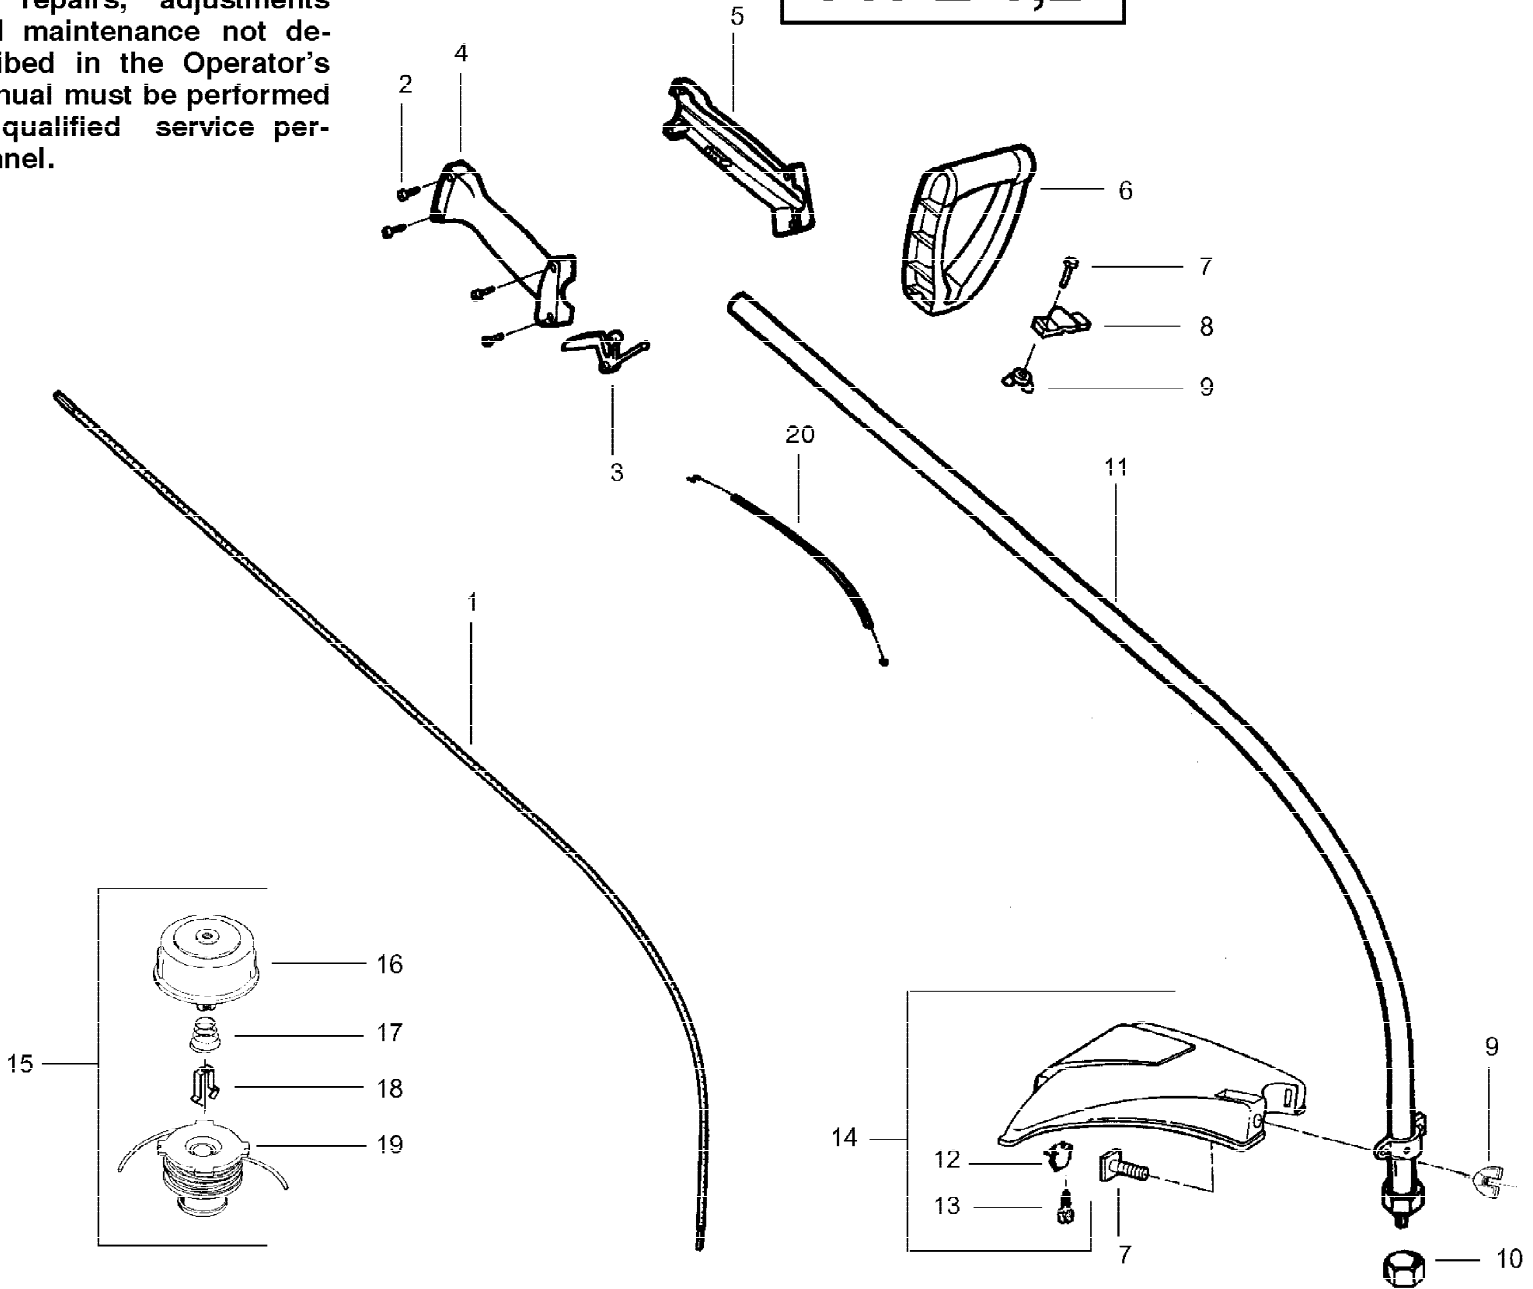

Carb  
Repair  
Kit

Gasket/  
Dia  
Kit

2

3

Ref #	Part Number	Qty	S/P/F	Description
1	530038403	1	/P	Limiter Cap
2	530069842	1	/P	Carburetor Repair Kit - Walbro (KIT = Indicates Contents)
2	530069969	1	/P	Carburetor Repair Kit - Zama (KIT = Indicates Contents)
3	530069844	1	/P	Gasket Diaphragm Kit - Walbro (Dot = Indicates Contents)
3	530069970	1	S	Gasket Diaphragm Kit - Zama (Dot = Indicates Contents)
	530069754	1	S/P	Carburetor Assembly (WA226)
	530069970	1	S	Carburetor Assembly (C1U-W7)

**⚠ WARNING**

All repairs, adjustments and maintenance not described in the Operator's Manual must be performed by qualified service personnel.

**TYPE 1,2**

Ref #	Part Number	Qty	S/P/F	Description
1	530053428	1		Drive Shaft- Flex
2	530015957	1		Screw-Throttle Hsg.
3	530036556	1		Trigger
4	530036515	1		Throttle Hsg. (Right)
5	530036514	1		Throttle Hsg. (Left)
6	530094673	1		Handle
7	530015820	1		Bolt-Handle/Shield
8	530094847	1		Clamp-Assist Handle
9	530016118	1	/P	Wingnut
10	530094543	1		Dust Cup
11	530071397	1		Drive Shaft Hsg. Ass'y.
12	530052286	1	/P	Line Limiter
13	530015814	1	/P	Screw-Line Limiter
14	530069666	1	/P	Shield Kit Ass'y. (Incl. 12 & 13)
15	952711547	1		Cutting Head Ass'y. (Incl. 16 - 19)
16	530095773	1	/P	Hub Ass'y.
17	530053241	1		Spring-Return
18	530401957	1		Retainer-Spool
19	952711548	1		Spool w/Line
20	530071548	1	/P	Assy-Throttle Cable
	530088833	1	/P	Operator's Manual (Type 1) Not Shown
	530086924	1		Operator's Manual (Type 2) Not Shown
	530055350	1		Shaft Warning Decal Not Shown
	530055162	1		Stop Decal Not Shown