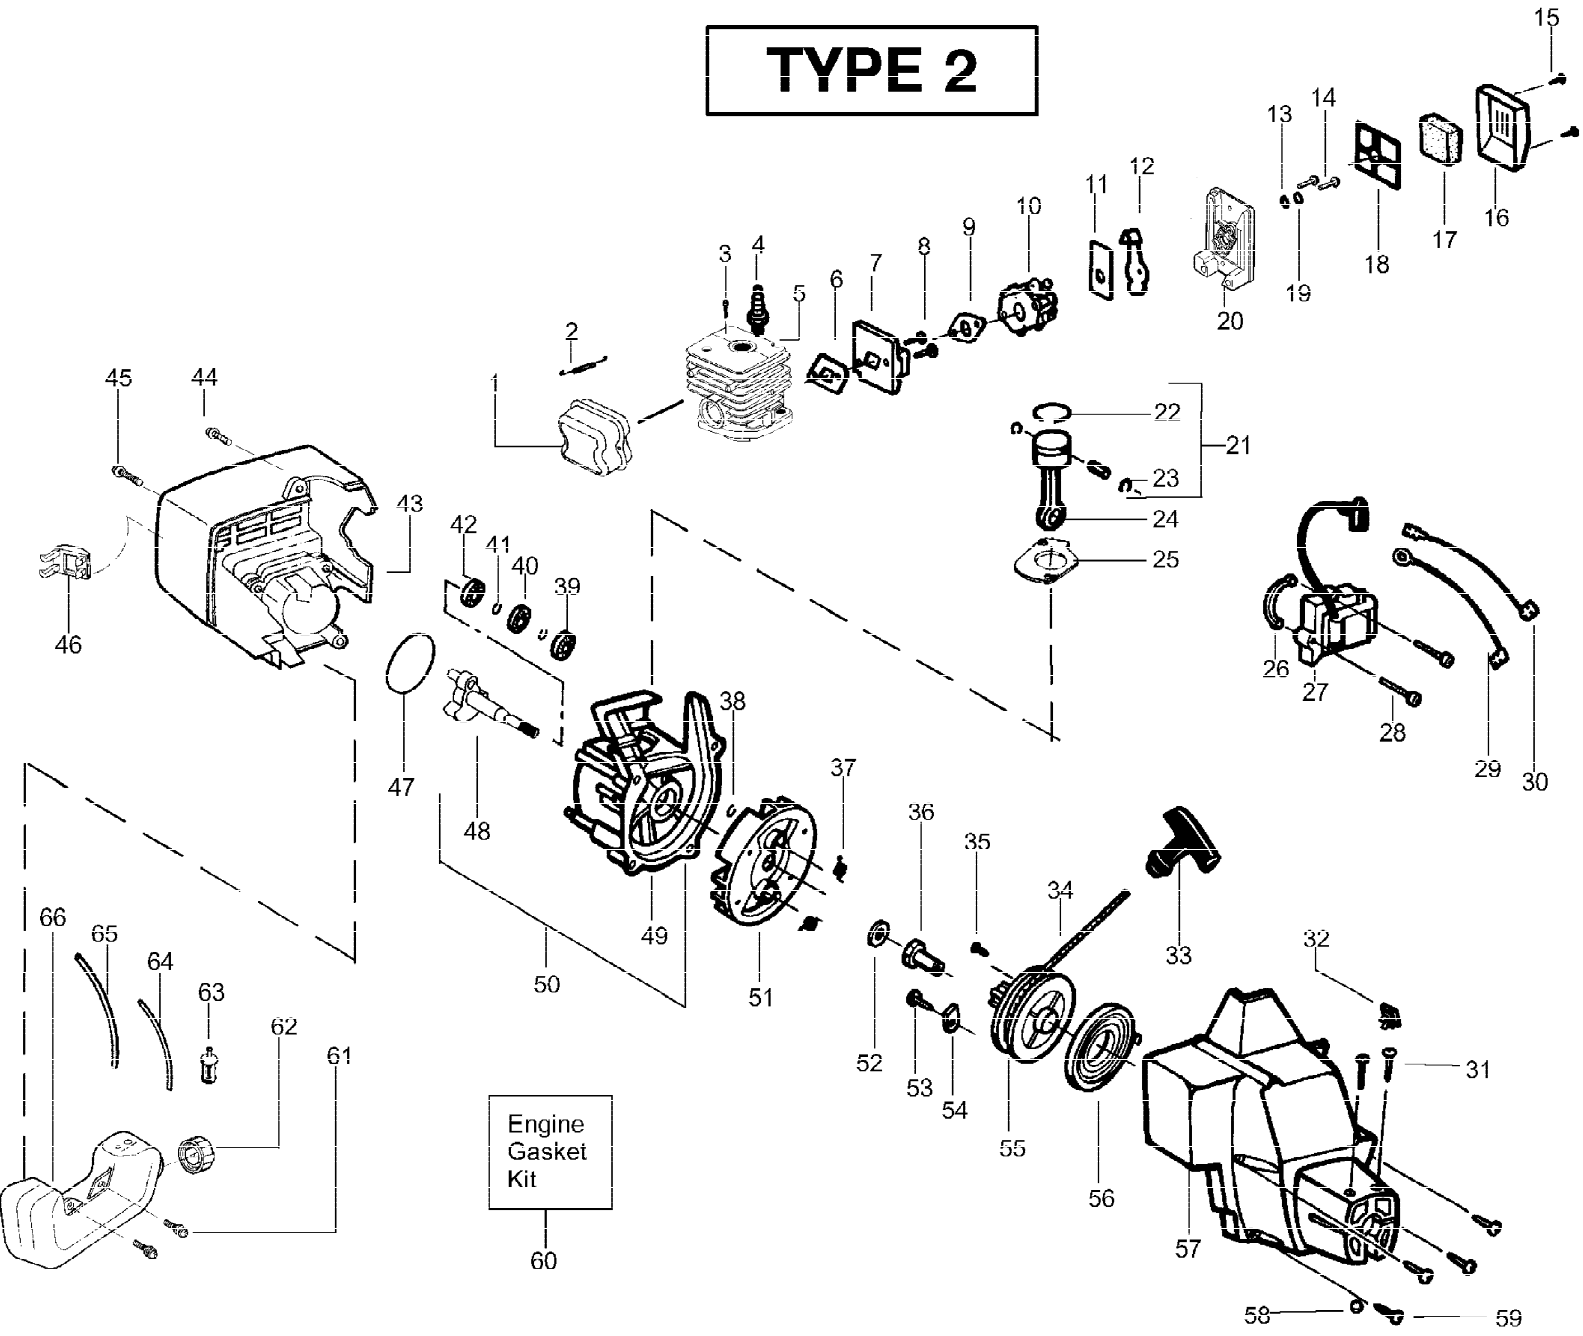

TYPE 2

Ref #	Part Number	Qty	S/P/F	Description
1	530071396	1		Kit - Muffler (Incl. 2 & spark arrestor screen)
2	530042088	1		Muffler Spring
3	530015953	1		Screw-Cylinder
4	952030249	1	/P	Spark Plug (RCJ 6Y)
5	530071359	1	F	Kit - Cylinder
6	530071363	1		Gasket-Cyl/Carb. (kit)
7	530055459	1		Adaptor-carb.
8	530016014	1	/P	Screw
9	530071363	1		Gasket-Carb. (kit)
10	530069754	1	S/P	Kit-Carb. (WA226) (Incl. Limiter Cap)
11	530038747	1		Plate-Choke Mounting
12	530038686	1	/P	Lever-Choke
13	530015254	1		Washer
14	530016353	1		Screw
15	530015880	1		Screw
16	530036568	1		Cover-Air Box
17	530036575	1		Foam-Air Filter
18	530036569	1		Plate-Air Filter Support
19	530015852	1	/P	Spacer-Choke
20	530052431	1	/P	Box-Air
21	530071357	1	S/P/F	Kit - Piston (Incl. 22, 23)
22	530055120	1	/P	Piston Ring
23	530015162	1		Retainer-Piston Pin
24	530069945	1		Assy-Connecting Rod
25	530071363	1		Gasket-Cylinder(kit)
26	530036145	1		Spacer-Module
27	530055160	1		Ignition Module
28	530015954	1		Screw
29	530014662	1		Assy-Ground Wire
30	530014663	1		Assy-Leadwire
31	530015767	1		Screw
32	530071356	1		Kit-Switch
33	530054834	1		Handle-Starter
34	530069232	1	/P	Kit - Rope
35	530016080	1	/P	Screw
36	530027953	1		Coupling-Drive
37	530023817	1	/P	Spring-Starter Dog
38	530015941	1		Retain. Ring-C'shaft
39	530032124	1		Bearing-Outer
40	530019179	1		Seal-C'case
41	530015945	1		Retainer Ring-C'case
42	530032125	1		Bearing-Inner
43	530038685	1		Shroud
44	530015934	1		Screw
45	530015810	1		Screw
46	530054536	1		Guard-Muffler
47	530071363	1		O-Ring-C'case (kit)
48	530054753	1	/P	Assy-Crankshaft
49	530012462	1		Assy-Crankcase (Incl. 39 - 42)
50	530071360	1	S	Assy-C'case & C'shaft (Incl. 38, 49, 51)
51	530069886	1		Assy-Flywheel
52	530015828	1		Washer-Flat
53	530016224	1		Screw