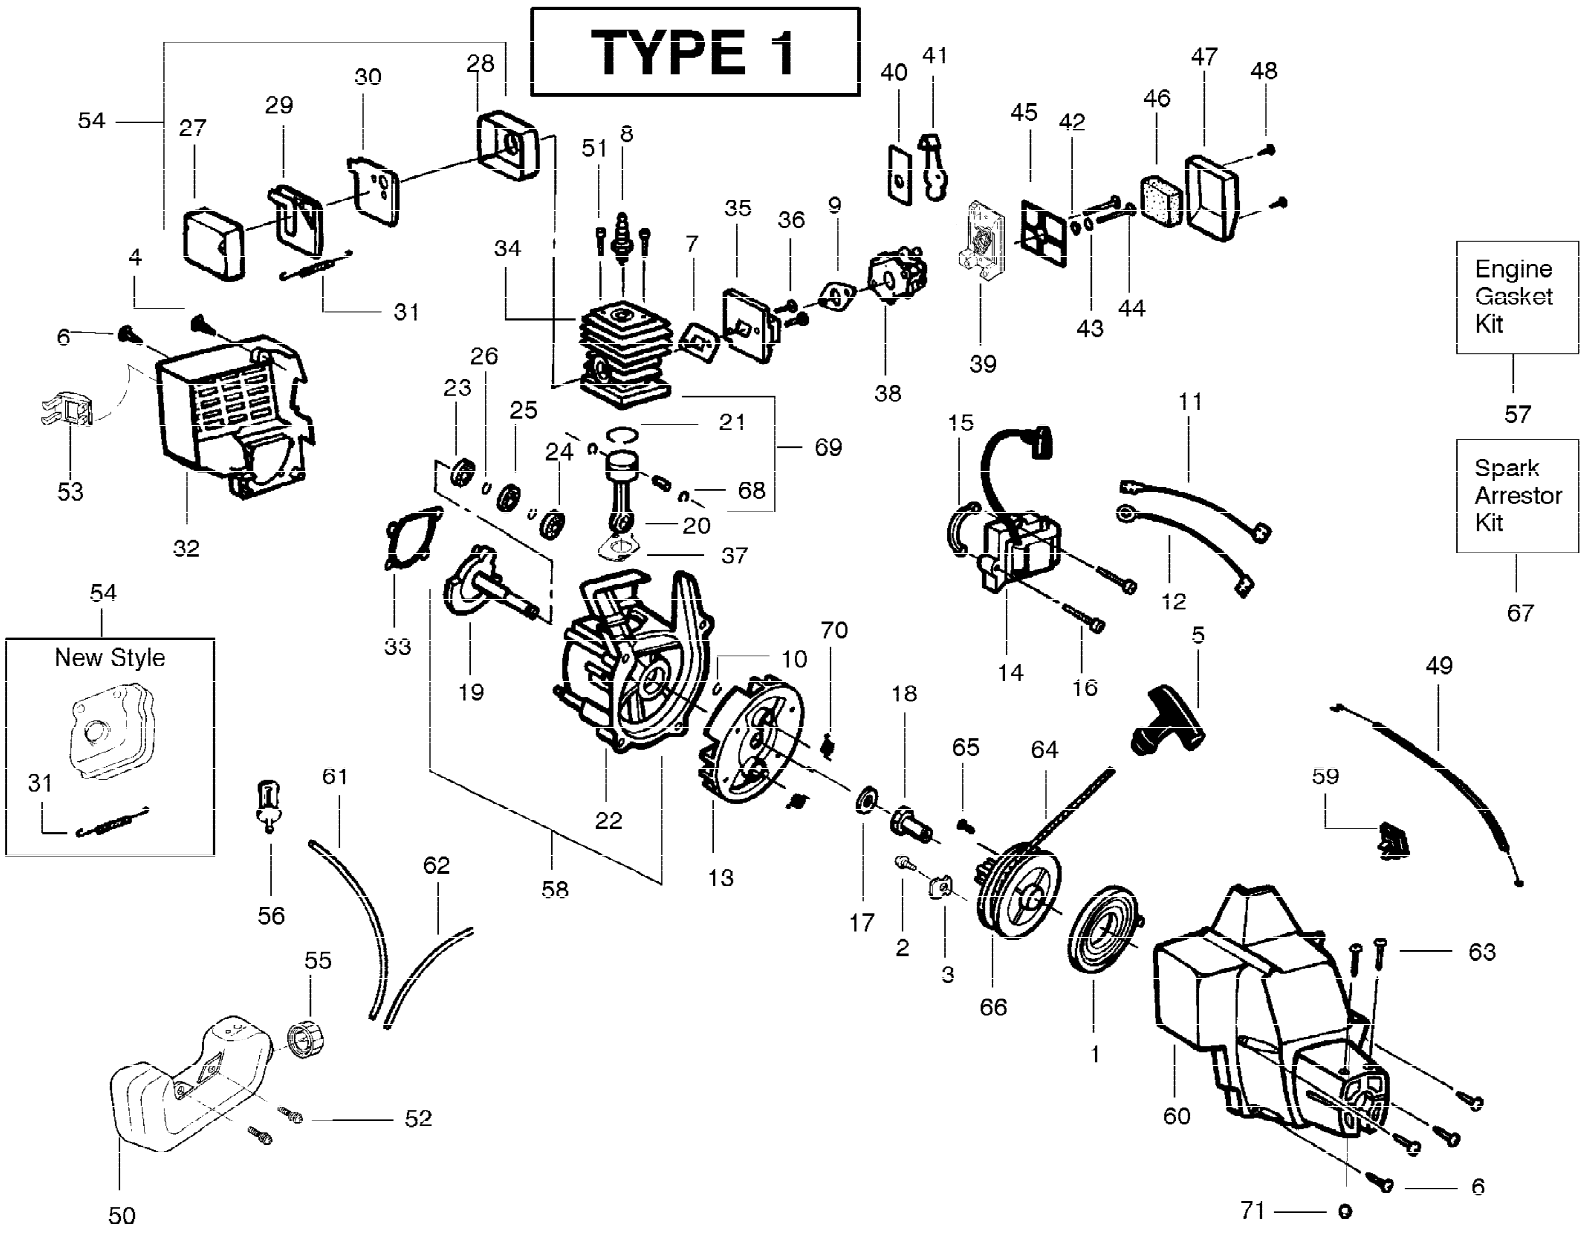

TYPE 1

Ref #	Part Number	Qty	S/P/F	Description
1	530042085	1	/P	Starter Spring
2	530016224	1		Screw Pulley
3	530053985	1		Retainer Pulley
4	530015934	1		Screw Shrd/Fan Hsg.
5	530027569	1	/P	Starter Handle
6	530015810	1		Screw
7	530019243	1		Gasket Cylind./Carb.
8	952030201	1	/P	Spark Plug (RCJ 8Y)
9	530019194	1		Gasket Carb.
10	530015941	1		Retainer Ring C'shaft
11	530014663	1		Lead Wire Ass'y.
12	530014662	1		Ground Wire Ass'y.
13	530069886	1		Flywheel Ass'y.
14	530055160	1		Ignition Module
15	530036145	1		Spacer Ignit. Module
16	530015954	1		Screw Ignit. Module
17	530015828	1		Washer Flat
18	530027953	1		Drive Coupling
19	530054083	1	S/F	Crankshaft Ass'y.
20	530069615	1	/P	Connecting Rod Ass'y.
21	530012472	1	/P/F	Piston Ring
22	530012414	1	F	Crankcase Ass'y. (Incl 23 - 26)
23	530032125	1		Inner Bearing
24	530032124	1		Outer Bearing
25	530019179	1		C'case Seal
26	530015945	1		Retain. Ring C'case
27	530036578	1		Muffler Body
28	530036577	1		Muffler Cover
29	530053500	1		Muffler Baffle - Exit
30	530053499	1		Muffler Baffle - First
31	530016197	1	/P	Muffler Spring - Old Style
31	530042088	1		Muffler Spring - New Style
32	530038685	1		Rear Shroud
33	530019181	1		Gasket C'case
34	530069757	1	S/P	Cylinder Kit
35	530049301	1		Carb. Adapter
36	530016014	1	/P	Screw Carb Adaptor
37	530019223	1	/P	Gasket Cylinder
38	530069754	1	S/P	Carburetor Ass'y. Kit Walbro (WA226) (Includes Limiter Cap)
38	530069971	1		Carburetor Ass'y. Kit Zama (C1U-W7) (Includes Limiter Cap)
39	530052431	1	/P	Air Box
40	530038747	1		Choke Plate
41	530038686	1	/P	Choke Shutter
42	530015254	1		Washer
43	530015852	1	/P	Choke Spacer
44	530015887	1		Screw
45	530036569	1		Filter Plate
46	530036575	1		Air Filter Foam
47	530036568	1		Air Filter Cover
48	530015880	1		Screw Air Box