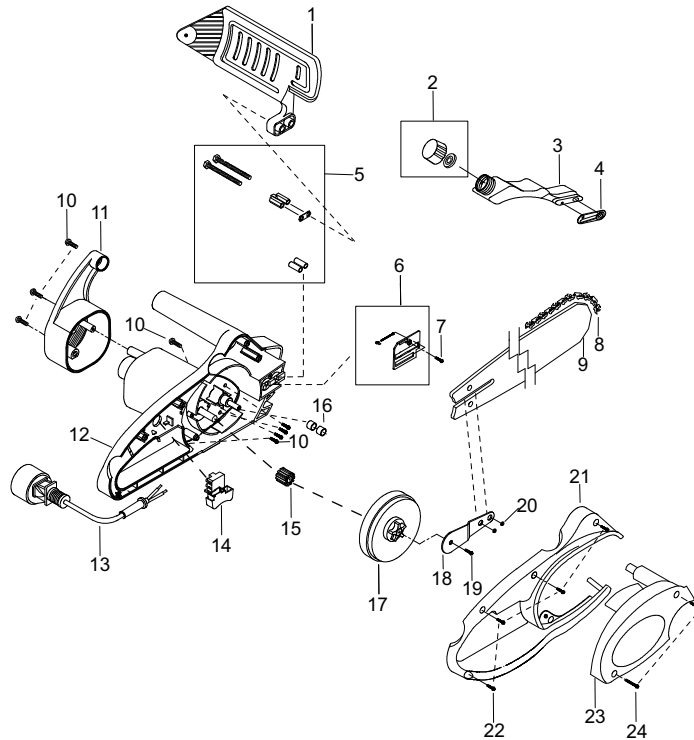

| | | | |
|------------------------------------|----------------------------------|---------------------------|--|
| Parts List No. 952802357 | | Poulan® PARTS LIST | MODEL PLN 1514 |
| Date 6/1/10 | REPLACEMENT OF 4/27/10 | | NOTE : Illustration may differ from actual model due to design changes. |

⚠ WARNING

All repairs, adjustments and maintenance not described in the Operator's Manual must be performed by Qualified Service Personnel.

| Ref. | Part No. | Description | Ref. | Part No. | Description |
|------|-----------|-------------------------|------|------------------|-------------------|
| 1. | 576187501 | Handguard - Front | 19. | 574399001 | Screw |
| 2. | 574404101 | Kit - Oil Cap | 20. | 574398901 | Nut |
| 3. | 576896501 | Tank - Oil | 21. | 574398801 | Housing - Right |
| 4. | 576896601 | Pad - Anti-Spillage | 22. | 576897101 | Screw |
| 5. | 576187401 | Kit - Bar Bolt Hardware | 23. | 576897201 | Assy. - Left Case |
| 6. | 574409801 | Kit - Bar Adjusting | 24. | 574398701 | Screw |
| 7. | 574401001 | Screw | | | |
| 8. | 966051501 | Accy. - Chain - 14" | | | |
| 9. | 966051201 | Accy. - Bar - 14" | | | |
| 10. | 574399401 | Screw | | | |
| 11. | 574402101 | Cover - Rear | | | |
| 12. | 576896401 | Assy. - Motor/Housing | | | |
| 13. | 574401501 | Cord - Power | | | |
| 14. | 574401401 | Lockout Switch | | | |
| 15. | 574399301 | Gear - Motor | | | |
| 16. | 576896801 | Roller Bearing | | | |
| 17. | 576896901 | Gear - Sprocket | | | |
| 18. | 574401101 | Support - Sprocket | | | |
| | | | | Not Shown | |
| | | | | 115367726 | Manual |

✓ = New Part Number For This IPL

★ = Refer to the Service Reference Indicated for more information.(Located at the END of the IPL)