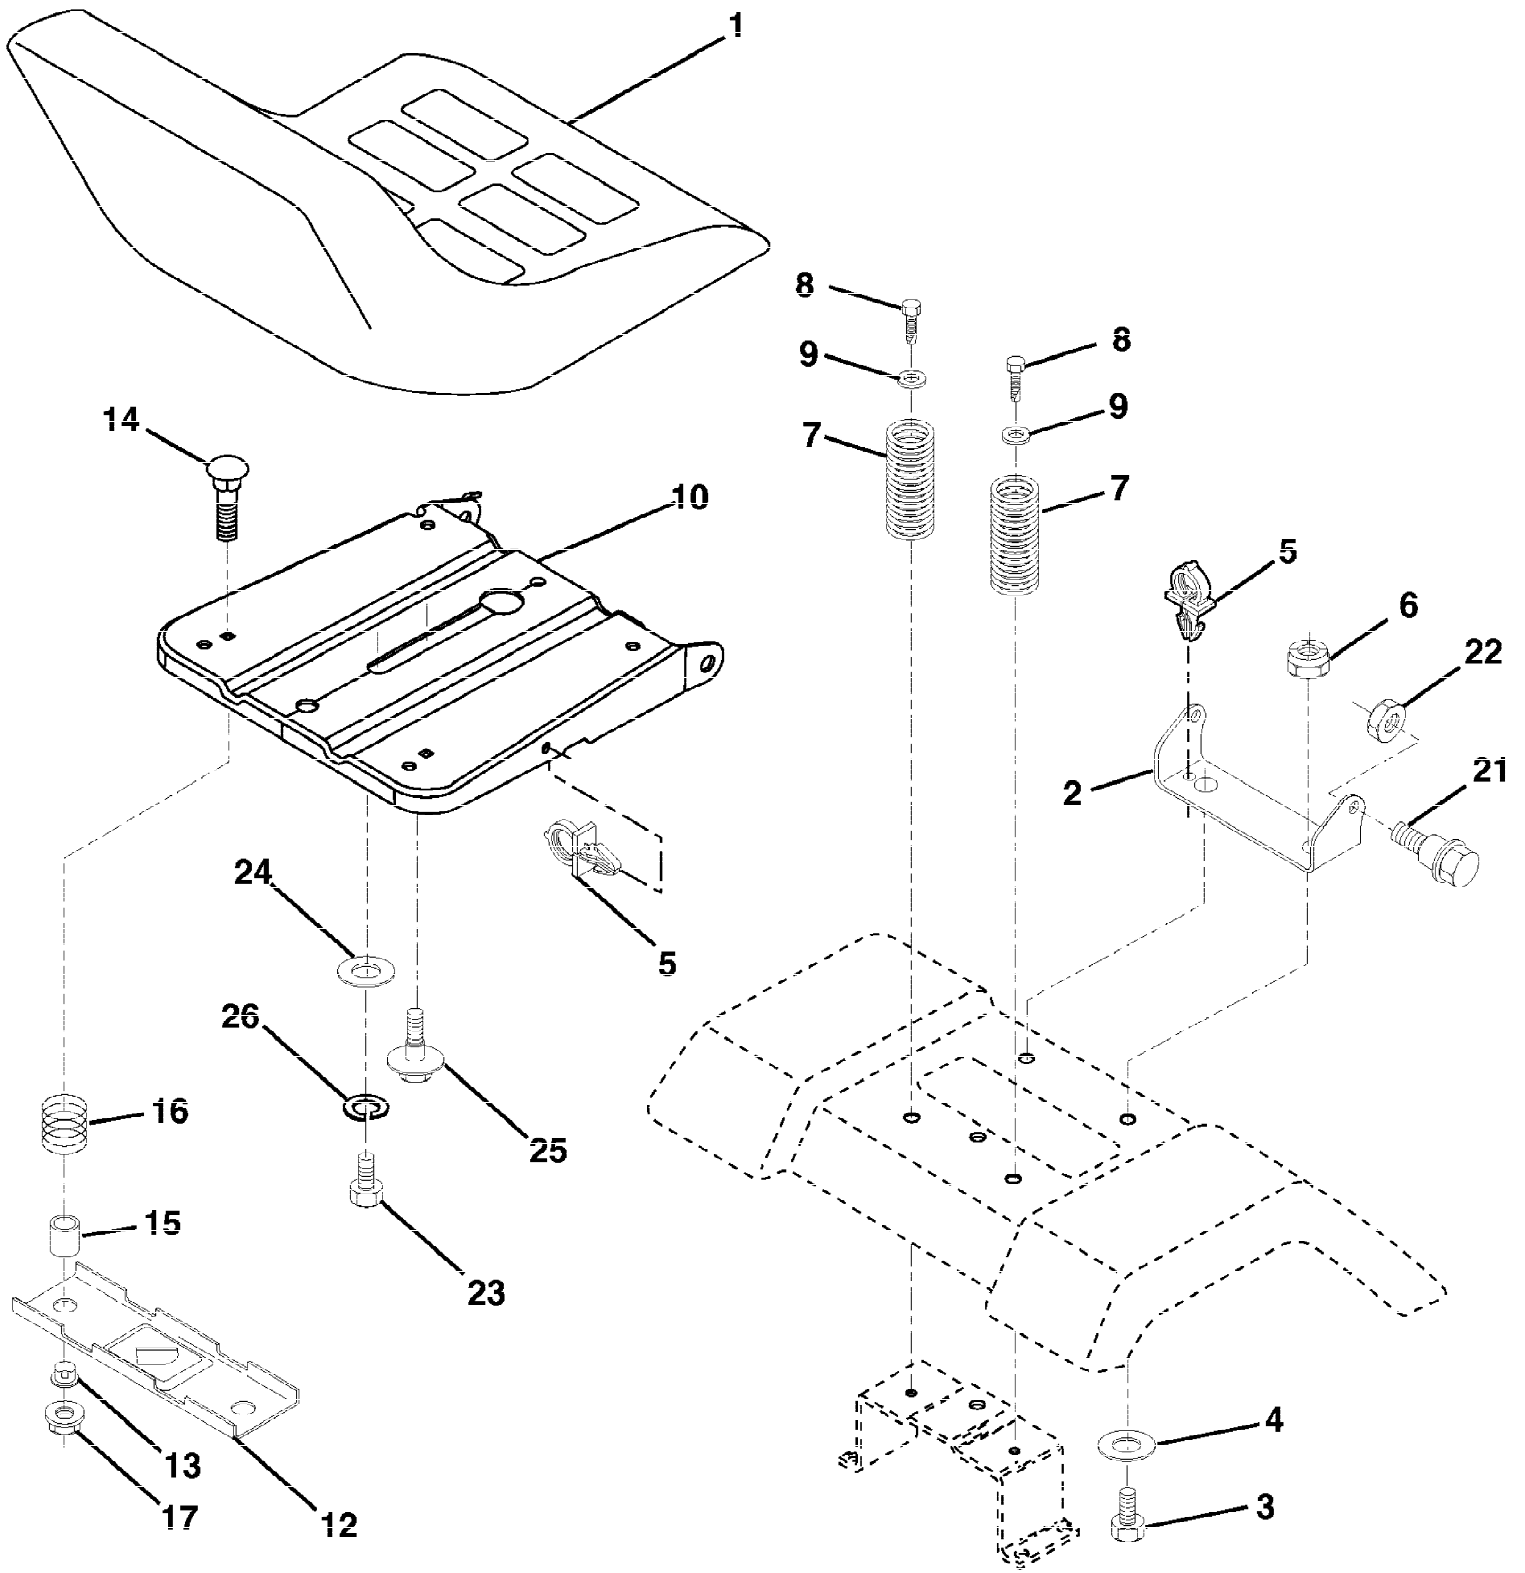

Ref #	Part Number	Qty	Description
1	175389		Seat
2	140551		Bracket Pnt Pivot Seat (blk)
3	71110616		Bolt
4	19131610		Washer 13/32 x 1 x 10 Ga.
5	145006		Clip Push-In Hinged
6	73800600		Nut
7	124181X		Spring Seat Cprsn 2 250 Blk Zi
8	17000616		Screw 3/8-16 x 1.5
9	19131614		Washer 13/32 x 1 x 14 Ga.
10	182493		Pan Pnt Seat (blk)
12	174648		Bracket Pnt Mounting Switch
13	121248X		Bushing Snap Blk Nyl 50 Id
14	72050412		Bolt Rdhd Sht Nk 1/4-20 x 1-1/2
15	134300		Spacer Split 28 x 96 Yel Zinc
16	121250X		Spring Cprsn 1 27 Blk Pnt
17	123976X		Nut Lock 1/4 Lge Flg Gr. 5 Zinc
21	171852		Bolt Shoulder 5/16-18 unc Blkz-2A
22	73800500		Nut
23	71110814		Bolt Hex Black
24	19171912		Washer 17/32 x 1-3/16 x 12 Ga.
25	127018X		Bolt Shoulder 5/16-18 x 62
26	10040800		Lockwasher