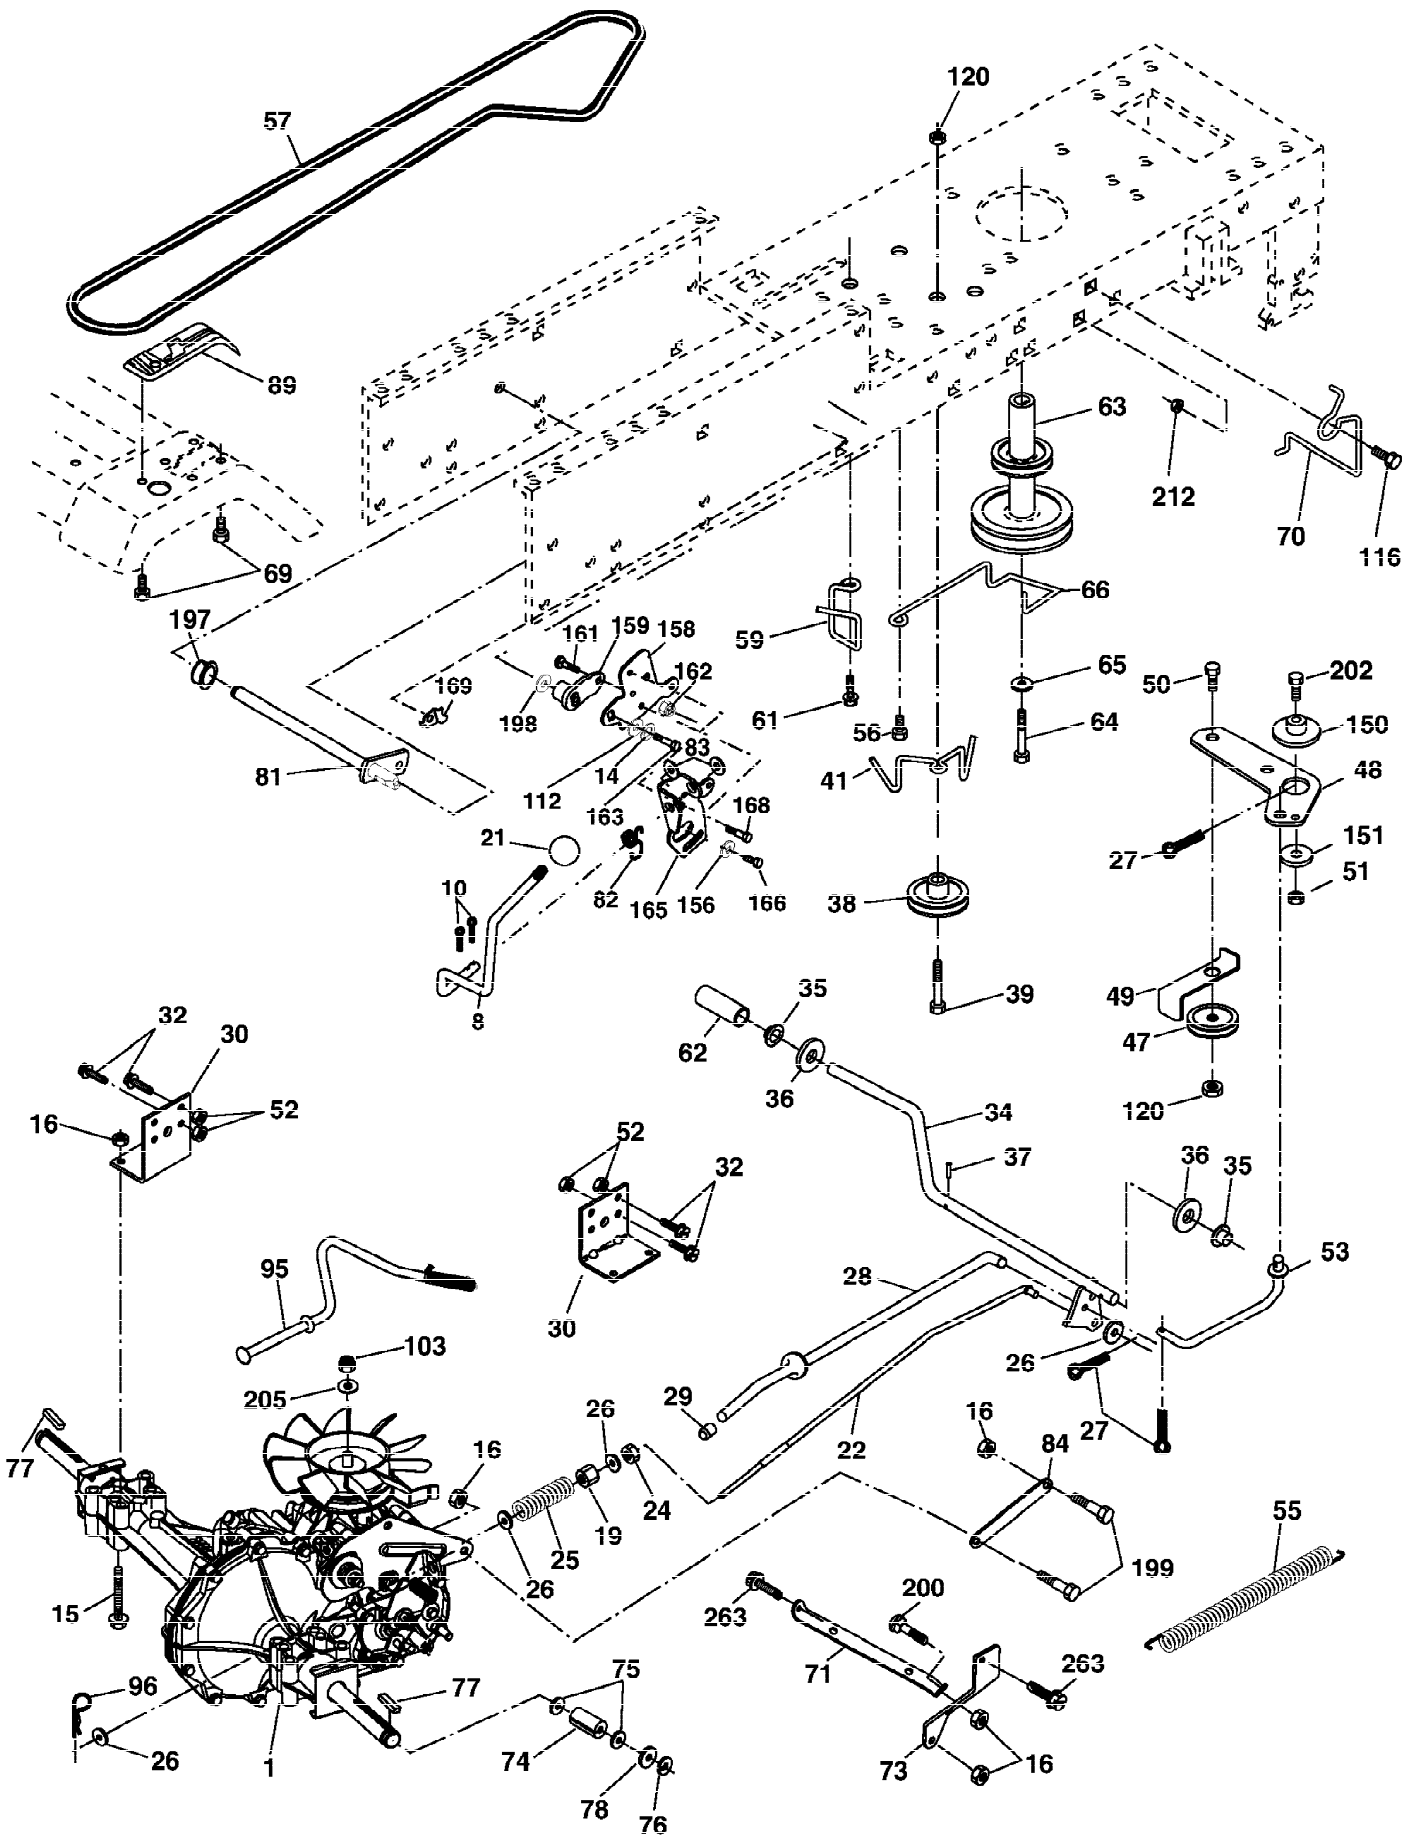

Ref #	Part Number	Qty	Description
1			Transaxle Hydro Gear Model 322-0510 (Order parts from transaxle manufacturer)
8	192706		Rod Shift
10	76020416		Pin Cotter 1/8 X 1
14	10040400		Washer Lock 1/4
15	74490544		Bolt Hex FLGHD 5/16-18 Gr. 5 unc
16	73800500		Nut Lock Hex w/ins 5/16-18 unc
19	73800600		Nut Lock Hex w/wsh 3/8-16 unc
21	106933X		Knob Rd 1/2-13 Plasc Thds Blk
22	169498		Rod Brake
24	73350600		Nut
25	106888X		Spring Rod Brake
26	19131316		Washer 13/32 x 13/16 x 16 Ga.
27	76020412		Pin Cotter 1/8 x 3/4
28	175765		Rod Brake Parking
29	71673		Cap Brake Parking
30	174973		Bracket Transmission
32	74760512		Bolt Hex Hd 5/16-18 unc x 3/4
34	175578		Shaft Foot Pedal
35	120183X		Bearing Nylon
36	19211616		Washer
37	1572H		Pin Roll
38	179114		Pulley Idler Composite
39	72110622		Bolt
41	175556		Keeper Belt Idler
47	127783		Pulley Idler V-Belt
48	154407		Bellcrank Clutch Grnd Drustl
49	123205X		Retainer Belt
50	72110612		Bolt Carr. Sh. 3/8-16 x 1-1/2 Gr. 5
51	73680600		Nut
52	73680500		Nut Crownlock 5/16-28
53	105710X		Link Clutch
55	105709X		Spring Return Clutch
56	17060620		Screw 3/8-16 x 1-1/4
57	140294		V-Belt Drive
59	169691		Keeper Belt Center
61	17120614		Screw 3/8-16 x .875
62	8883R		Cover Pedal
63	175410		Engine Pulley
64	173937		Bolt Hex 7/16-20 x 4 x Gr. 5-1.5 THr.
65	10040700		Washer
66	154778		Keeper Belt Engine Hydro
69	142432		Screw Hex wsh Hi Lo 1/4 x 1/2 unc
70	134683		Guide Belt Mower Drive RH
71	169183		Strap Torque, LH
73	169182		Strap Torque, RH
74	137057		Spacer Axle
75	121749X		Washer 25/32 x 1 1/4 x 16 Ga.
76	12000001		Ring, E
77	123583X		Key Square
78	121748X		Washer 25/32 x 1-5/8 x 16 Ga.
81	165596		Shaft Asm Cross
82	165711		Spring Torsion