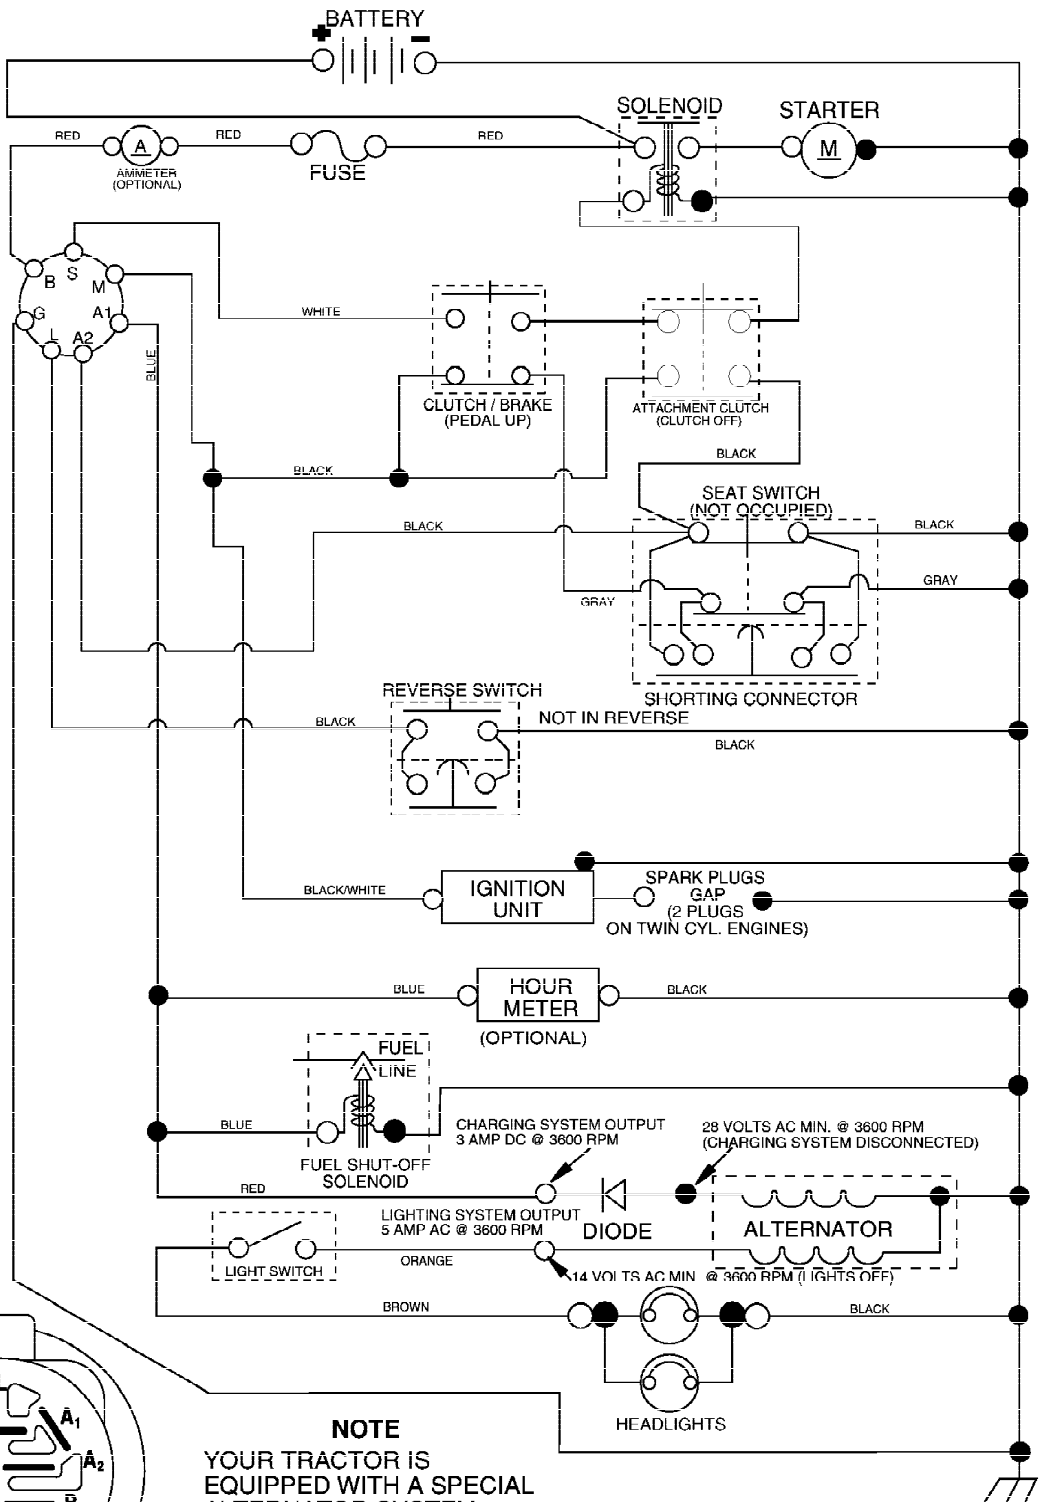

Decals

Ref #	Part Number	Qty	Description
1	193939		Decal, Oper
3	188978		Decal, Hood LH
4	197068		Decal, Replace
5	184774		Decal, HP Engine
6	179128		Decal, Deck "B" 42"
7	189710		Decal, Side Panel
8	170563		Decal, Warning Mult-Language
9	158166		Decal, Fender Logo
10	157140		Decal, Fender Danger E/F
11	189705		Decal, Ins Strg Whl
14	160396		Decal, V-Belt Schematic
16	188977		Decal, Hood Rh
20	145005		Decal, Bat Dan/Psn
	138311		Decal, Handle Lft Height Adjust
	166960		Decal, Bypass
	197022		Manual, Operator's E&F
	197023		Manual, Parts E&F

Ref #	Part Number	Qty	Description
1	59192		Cap Valve Tire
2	65139		Stem Valve
3	106222X		Tire F Ts 15 x 6 0 - 6 Service
4	59904		Tube Front (Service Item Only)
5	106732X624		Rim Asm 6" front Service
6	278H		Fitting Grease (Front Wheel Only)
7	9040H		Bearing Flange (Front Wheel Only)
8	106108X624		Rim Asm 8" rear Service
9	106268X		Tire R Ts 18 x 9.5-8 Service
10	7152J		Tube Rear (Service Item Only)
11	104757X428		Cap Axle 1 50 x 1 00
	144334		Sealant, Tire (10 oz. Tube)

IGNITION SWITCH

POSITION	CIRCUIT "MAKE"
OFF	M+G+A1
RUN/OVERRIDE	B+A1
RUN	B+A1 L+A2
START	B + S + A1

NOTE
YOUR TRACTOR IS EQUIPPED WITH A SPECIAL ALTERNATOR SYSTEM. THE LIGHTS ARE NOT CONNECTED TO THE BATTERY, BUT HAVE THEIR OWN ELECTRICAL SOURCE. BECAUSE OF THIS, THE BRIGHTNESS OF THE LIGHTS WILL CHANGE WITH ENGINE SPEED. AT IDLE THE LIGHTS WILL DIM. AS THE ENGINE IS SPEEDED UP, THE LIGHTS WILL BECOME THEIR BRIGHTEST.