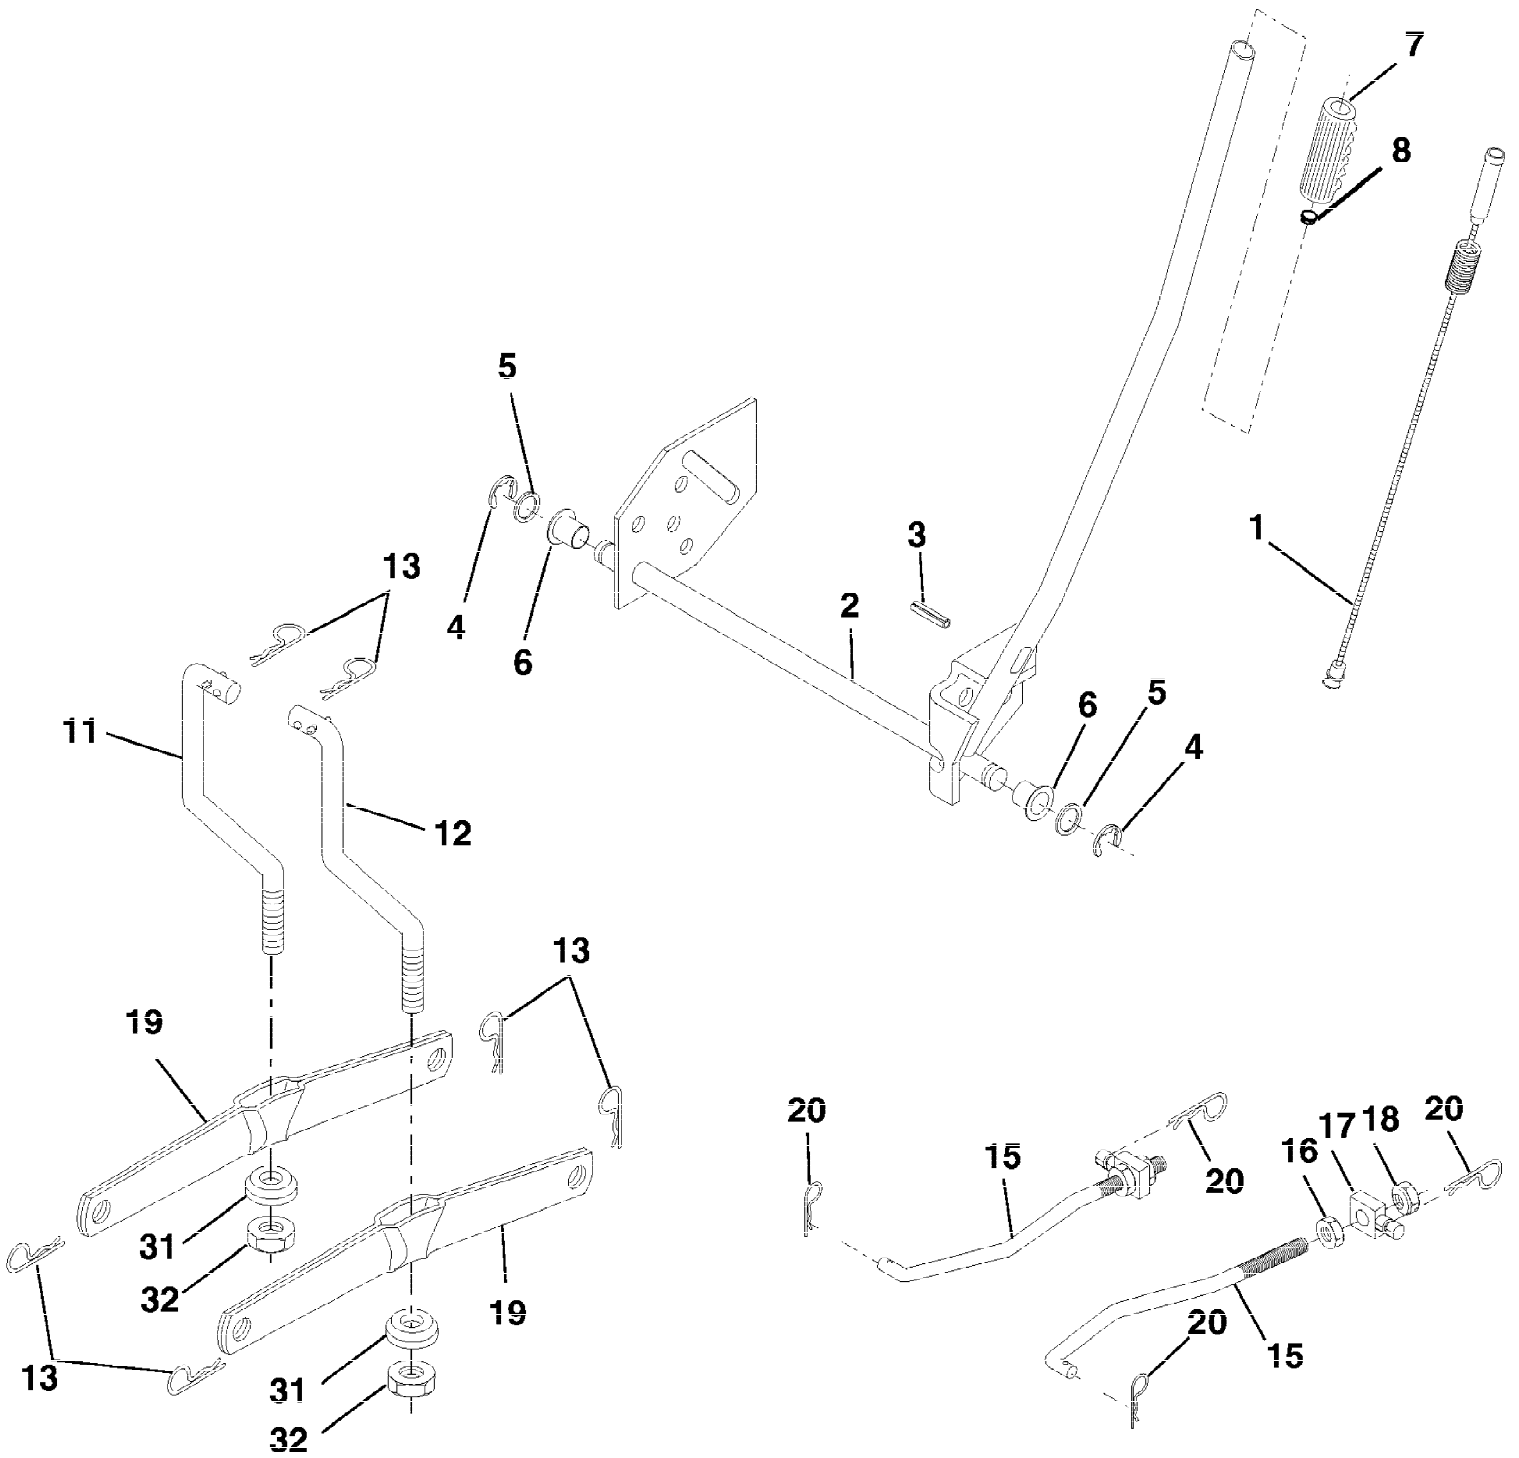

Ref #	Part Number	Qty	Description
1	159461		Wire Asm Inner/Sprg w/Plunger
2	159476		Shaft Asm Lift
3	188822		Pin Groove
4	12000002		E Ring #5133-62
5	19211621		Washer 21/32 x 1 x 21 Ga.
6	120183X		Bearing Nylon
7	109413X		Grip Handle
8	124526X		Button Plunger
11	139865		Link Lift Lh
12	139866		Link Lift Rh
13	4939M		Retainer Spring
15	173288		Link Front
16	73350800		Nut Jam Hex 1/2-13 unc
17	175689		Trunnion Blk Zinc
18	73800800		Nut Lock w/Wsh 1/2-13 unc
19	139868		Arm Suspension Rear
20	163552		Retainer Spring
31	169865		Bearing Pvt Lift
32	73540600		Nut Crownlock 3/8-24