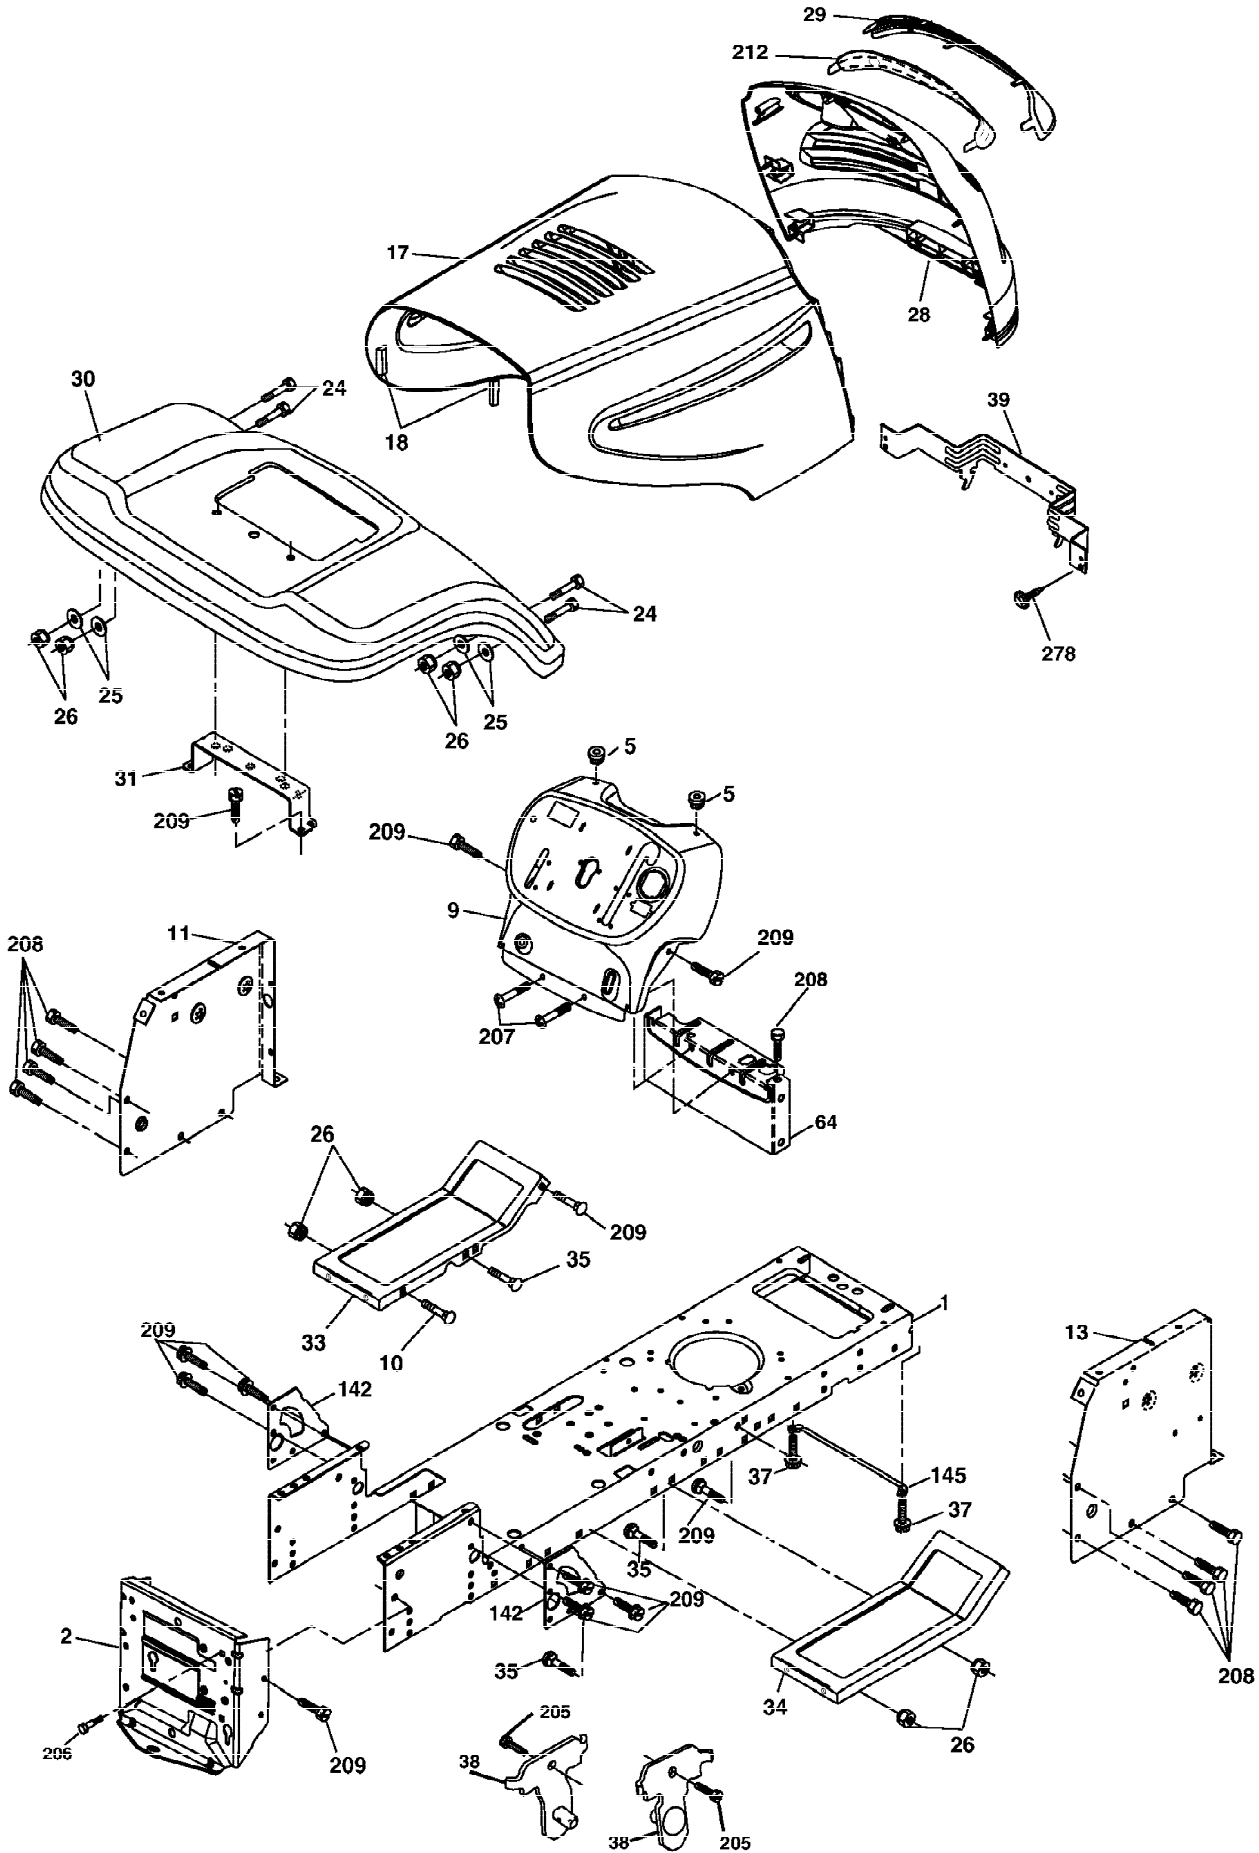

Ref #	Part Number	Qty	Description
1	59192		Cap Valve Tire
2	65139		Stem Valve
3	106222X		Tire F Ts 15 x 6 0 - 6 Service
4	59904		Tube Front (Service Item Only)
5	106732X624		Rim Asm 6" front Service
6	278H		Fitting Grease (Front Wheel Only)
7	9040H		Bearing Flange (Front Wheel Only)
8	106108X624		Rim Asm 8" rear Service
9	106268X		Tire R Ts 18 x 9.5-8 Service
10	7152J		Tube Rear (Service Item Only)
11	104757X428		Cap Axle 1 50 x 1 00
	144334		Sealant, Tire (10 oz. Tube)

● NON-REMOVABLE CONNECTIONS

○ REMOVABLE CONNECTIONS

WIRING INSULATED CLIPS

NOTE: IF WIRING INSULATED CLIPS WERE REMOVED FOR SERVICING OF UNIT, THEY SHOULD BE REPLACED TO PROPERLY SECURE YOUR WIRING.

Ref #	Part Number	Qty	Description
1	163465		Battery 12 Volt 25 Amp
2	74760412		Bolt Hex Hd 1/4-20 unc x 3/4
8	176689		Box Battery
16	176138		Switch Interlock Push -In
21	183759		Harness Asm Light W/4152J
22	4152J		Bulb Light #1156
24	4799J		Cable Battery 6 Ga. 11" red
25	146147		Cable Battery 6 Ga. w/16 wire,red
26	175158		Fuse 20 AMP
27	73510400		Nut Keps Hex 1/4-20 unc
28	4207J		Cable Ground 6 Ga. 12" black
29	192749		Switch Seat
30	193350		Switch Ign
33	140401		Key Ign
34	110712X		Switch Light/Reset
40	193374		Harness Ign
41	71110408		Bolt Blk Fin Hex 1/4-20 x 1/2
42	131563		Cover Terminal Red
43	192507		Solenoid
45	121433X		Ammeter
52	141940		Protection Wire Loop
90	180449		Cover Terminal
92	193465		Harness Pigtail
93	192540		Screw Plastite 10-14 x 2.0
94	191834		Module Reverse