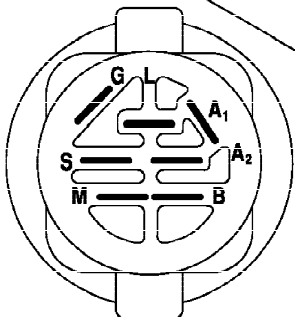

Ref #	Part Number	Qty	Description
1	59192		Cap Valve Tire
2	65139		Stem Valve
3	106222X		Tire F Ts 15 x 6 0 - 6 Service
4	59904		Tube Front (Service Item Only)
5	106732X624		Rim Asm 6" front Service
6	278H		Fitting Grease (Front Wheel Only)
7	9040H		Bearing Flange (Front Wheel Only)
8	106108X624		Rim Asm 8" rear Service
9	106268X		Tire R Ts 18 x 9.5-8 Service
10	7152J		Tube Rear (Service Item Only)
11	104757X428		Cap Axle 1 50 x 1 00
	144334		Sealant, Tire (10 oz. Tube)

Ref #	Part Number	Qty	Description
1	159461		Wire Asm Inner/Sprg w/Plunger
2	159476		Shaft Asm Lift
3	188822		Pin Groove
4	12000002		E Ring #5133-62
5	19211621		Washer 21/32 x 1 x 21 Ga.
6	120183X		Bearing Nylon
7	109413X		Grip Handle
8	124526X		Button Plunger
11	139865		Link Lift Lh
12	139866		Link Lift Rh
13	4939M		Retainer Spring
15	173288		Link Front
16	73350800		Nut Jam Hex 1/2-13 unc
17	175689		Trunnion Blk Zinc
18	73800800		Nut Lock w/Wsh 1/2-13 unc
19	139868		Arm Suspension Rear
20	163552		Retainer Spring
31	169865		Bearing Pvt Lift
32	73540600		Nut Crownlock 3/8-24