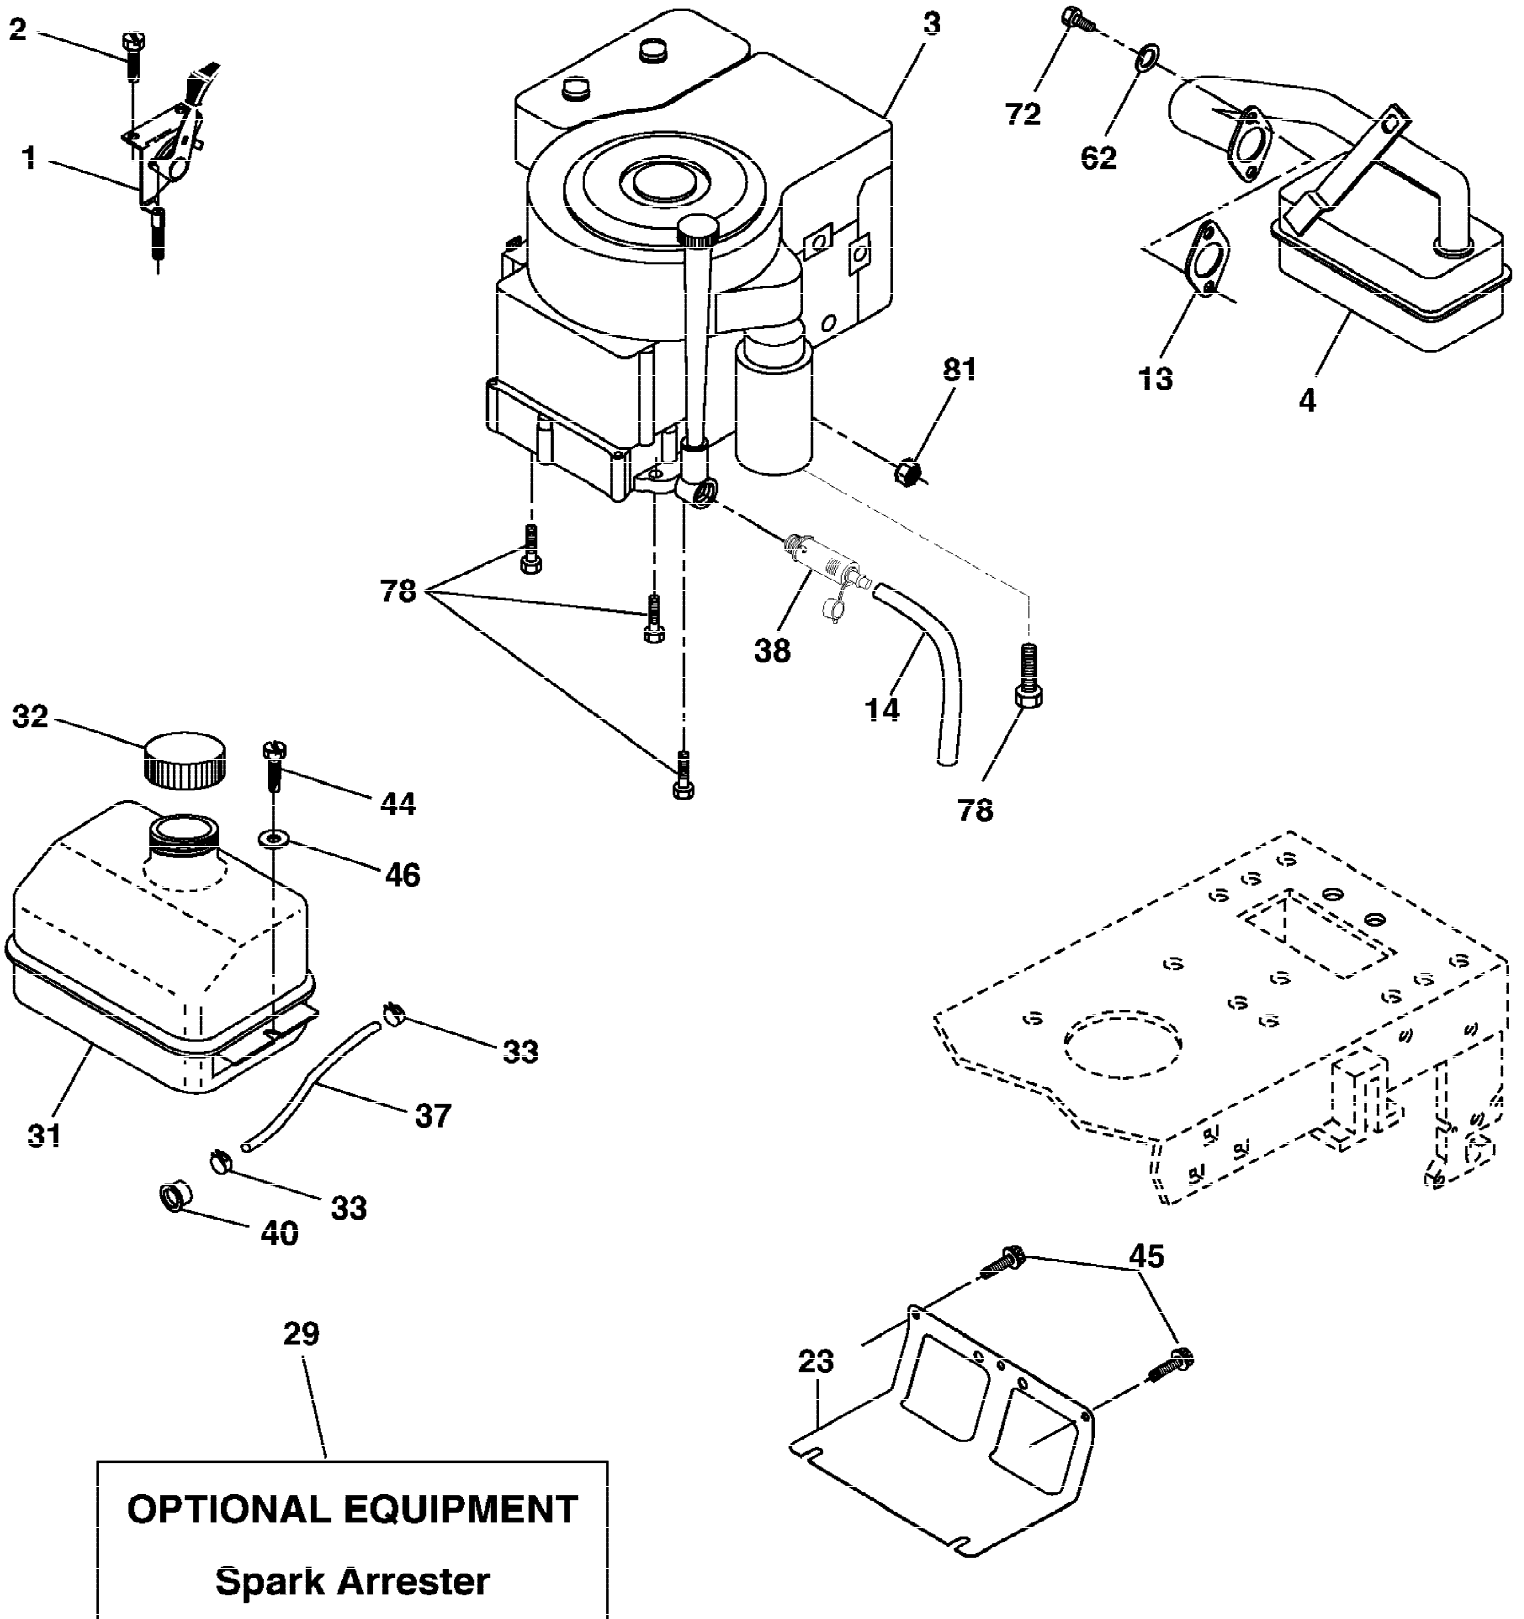

Ref #	Part Number	Qty	Description
1	170551		Control Throttle /Choke Flag
2	17720408		Screw Hex Thd Cut 1/4-20 x 1/2
3			Engine Briggs Model 31C707 (Order Parts From Engine Manufacturer)
4	137352		Muffler Exhaust B&S Lt
13	165291		Gasket 1 313 Id Tin Plated
14	148456		Tube Drain Oil Easy
23	169837		Shield Browning/Debris Guard
29	137180		Arrestor Spark
31	187750		Tank Fuel 1 25 Fr
32	140527		Cap Asm Fuel W/sym Vented
33	123487X		Clamp Hose Blk
37	137040		Line Fuel 20"
38	181654		Plug Drain Oil Easy
40	124028X		Bushing Snap Nyl Blk Fuel Line
44	17670412		Screw Hexwsh Thdrol 1/4-20 x 3/4
45	17000612		Screw Hex Wsh Thdrol 3/8-16
46	19091416		Washer 9/32 X 7/8 X 16 Ga.
62	10010500		Washer Split
72	71070512		Screw Hex Hd Cap 5/16-18 x 3/4
78	17060620		Screw Thdrol 3/8-16 x 1-1/4
81	73510400		Nut Keps Hex 1/4-20 unc