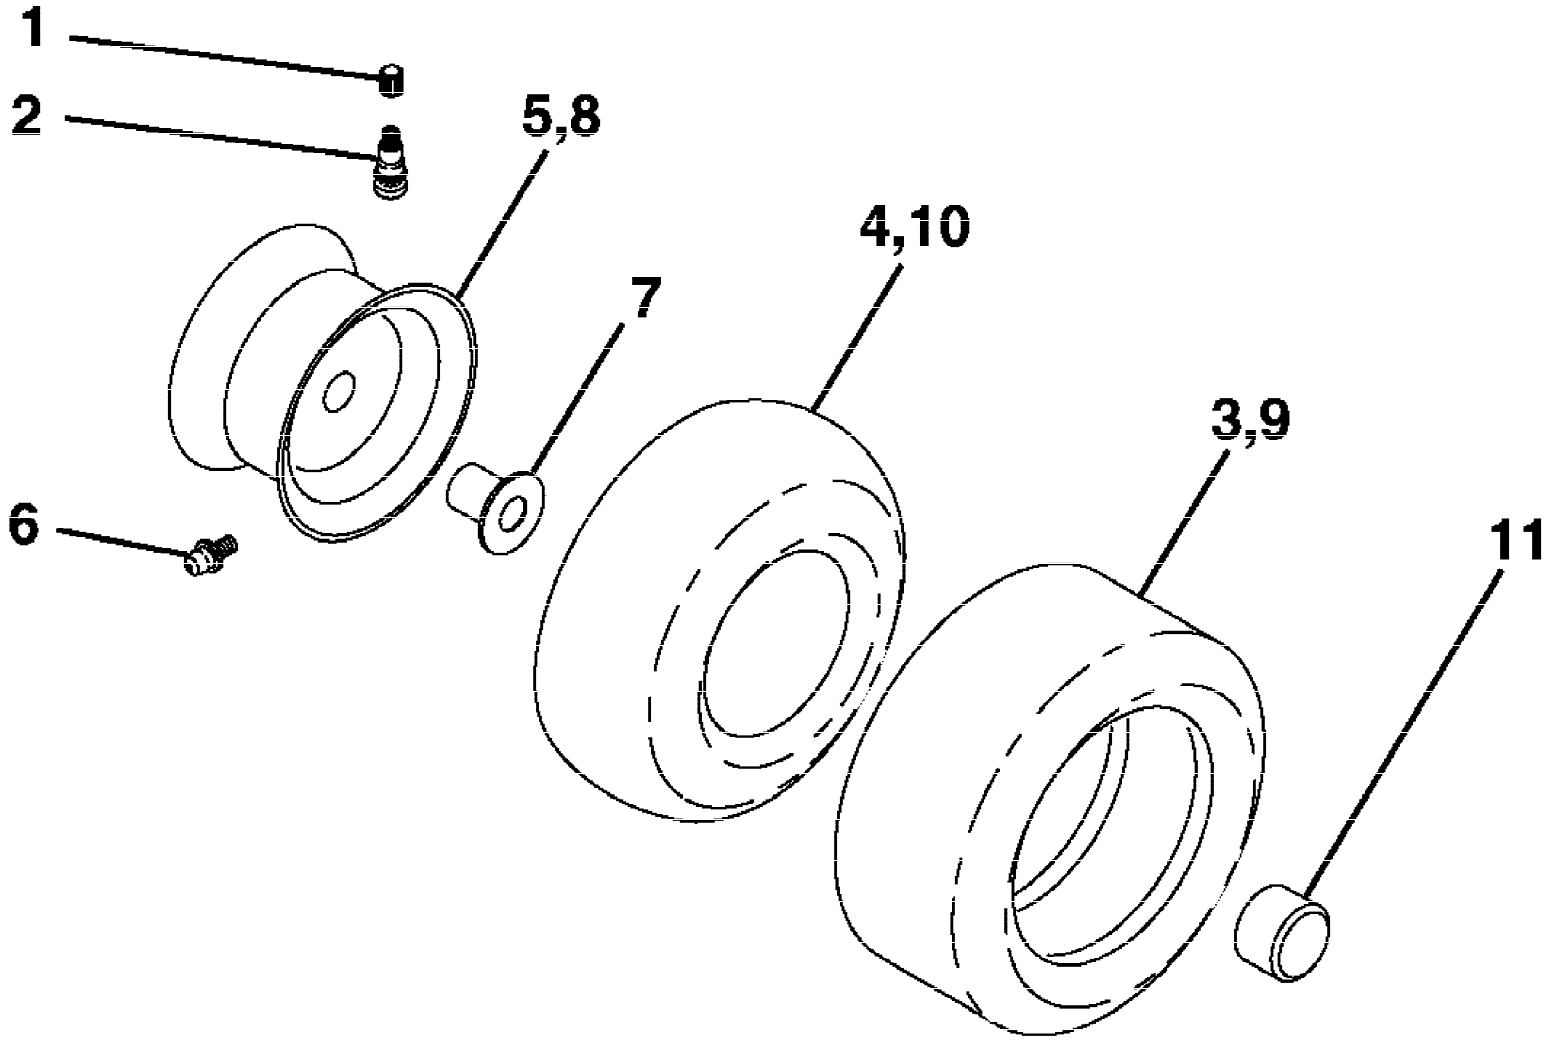

Decals

Ref #	Part Number	Qty	Description
1	193939		Decal, Oper
3	188978		Decal, Hood LH
4	197068		Decal, Replace
5	184774		Decal, HP Engine
6	179128		Decal, Deck "B" 42"
7	189710		Decal, Side Panel
8	170563		Decal, Warning Mult-Language
9	158166		Decal, Fender Logo
10	157140		Decal, Fender Danger E/F
11	189705		Decal, Ins Strg Whl
14	160396		Decal, V-Belt Schematic
16	188977		Decal, Hood Rh
20	145005		Decal, Bat Dan/Psn
	138311		Decal, Handle Lft Height Adjust
	166960		Decal, Bypass
	197022		Manual, Operator's E&F
	197023		Manual, Parts E&F

Ref #	Part Number	Qty	Description
1	59192		Cap Valve Tire
2	65139		Stem Valve
3	106222X		Tire F Ts 15 x 6 0 - 6 Service
4	59904		Tube Front (Service Item Only)
5	106732X624		Rim Asm 6" front Service
6	278H		Fitting Grease (Front Wheel Only)
7	9040H		Bearing Flange (Front Wheel Only)
8	106108X624		Rim Asm 8" rear Service
9	106268X		Tire R Ts 18 x 9.5-8 Service
10	7152J		Tube Rear (Service Item Only)
11	104757X428		Cap Axle 1 50 x 1 00
	144334		Sealant, Tire (10 oz. Tube)

Ref #	Part Number	Qty	Description
1	159461		Wire Asm Inner/Sprg w/Plunger
2	159476		Shaft Asm Lift
3	188822		Pin Groove
4	12000002		E Ring #5133-62
5	19211621		Washer 21/32 x 1 x 21 Ga.
6	120183X		Bearing Nylon
7	109413X		Grip Handle
8	124526X		Button Plunger
11	139865		Link Lift Lh
12	139866		Link Lift Rh
13	4939M		Retainer Spring
15	173288		Link Front
16	73350800		Nut Jam Hex 1/2-13 unc
17	175689		Trunnion Blk Zinc
18	73800800		Nut Lock w/Wsh 1/2-13 unc
19	139868		Arm Suspension Rear
20	163552		Retainer Spring
31	169865		Bearing Pvt Lift
32	73540600		Nut Crownlock 3/8-24