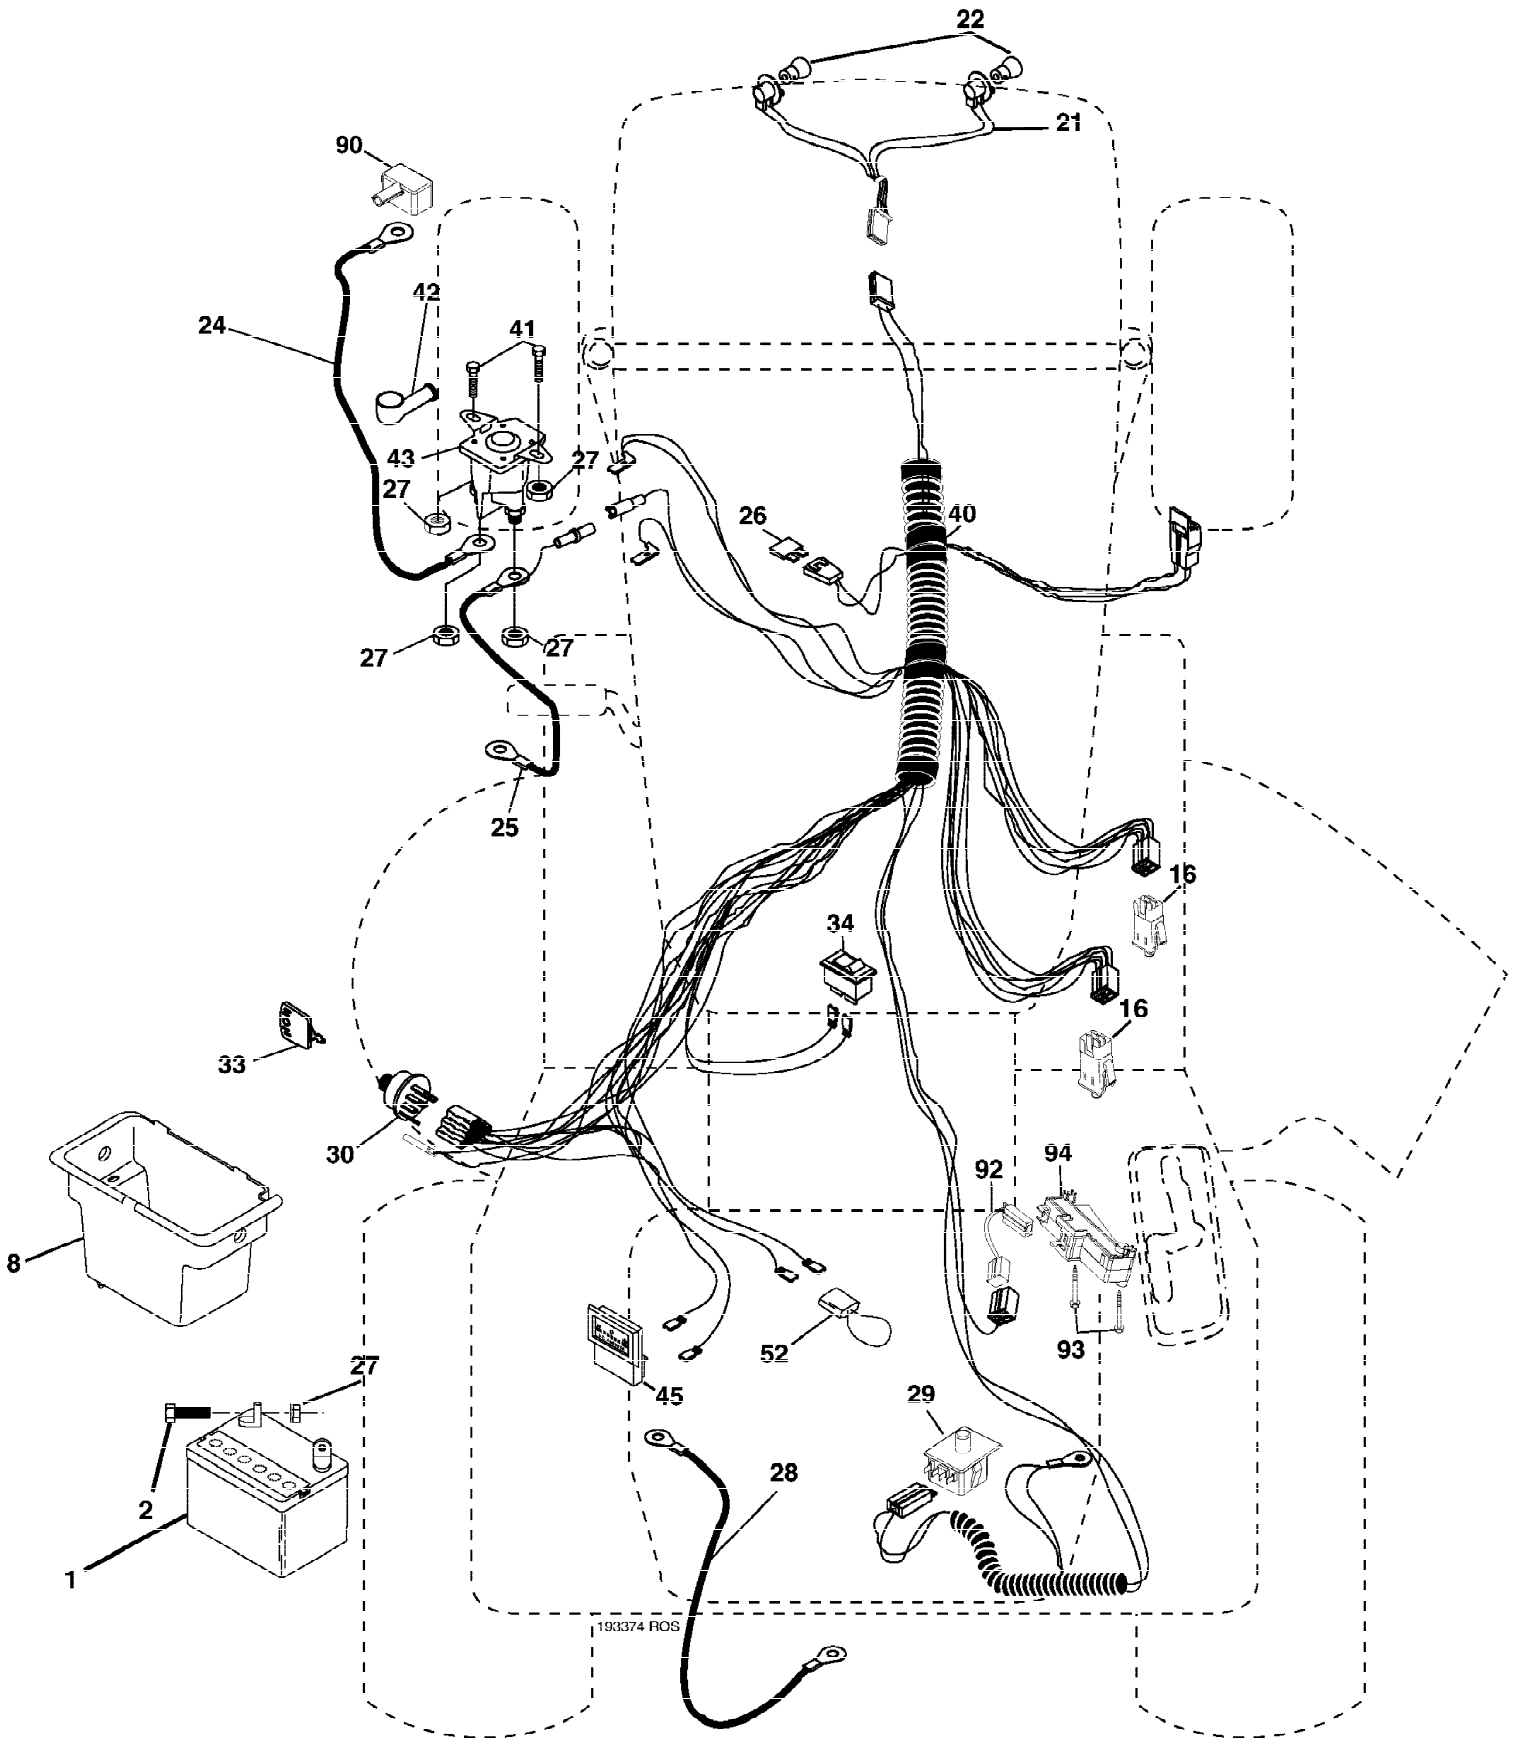

Ref #	Part Number	Qty	Description
1	163465		Battery 12 Volt 25 Amp
2	74760412		Bolt Hex Hd 1/4-20 unc x 3/4
8	176689		Box Battery
16	176138		Switch Interlock Push -In
21	183759		Harness Asm Light W/4152J
22	4152J		Bulb Light #1156
24	4799J		Cable Battery 6 Ga. 11" red
25	146147		Cable Battery 6 Ga. w/16 wire,red
26	175158		Fuse 20 AMP
27	73510400		Nut Keps Hex 1/4-20 unc
28	4207J		Cable Ground 6 Ga. 12" black
29	192749		Switch Seat
30	193350		Switch Ign
33	140401		Key Ign
34	110712X		Switch Light/Reset
40	193374		Harness Ign
41	71110408		Bolt Blk Fin Hex 1/4-20 x 1/2
42	131563		Cover Terminal Red
43	192507		Solenoid
45	121433X		Ammeter
52	141940		Protection Wire Loop
90	180449		Cover Terminal
92	193465		Harness Pigtail
93	192540		Screw Plastite 10-14 x 2.0
94	191834		Module Reverse