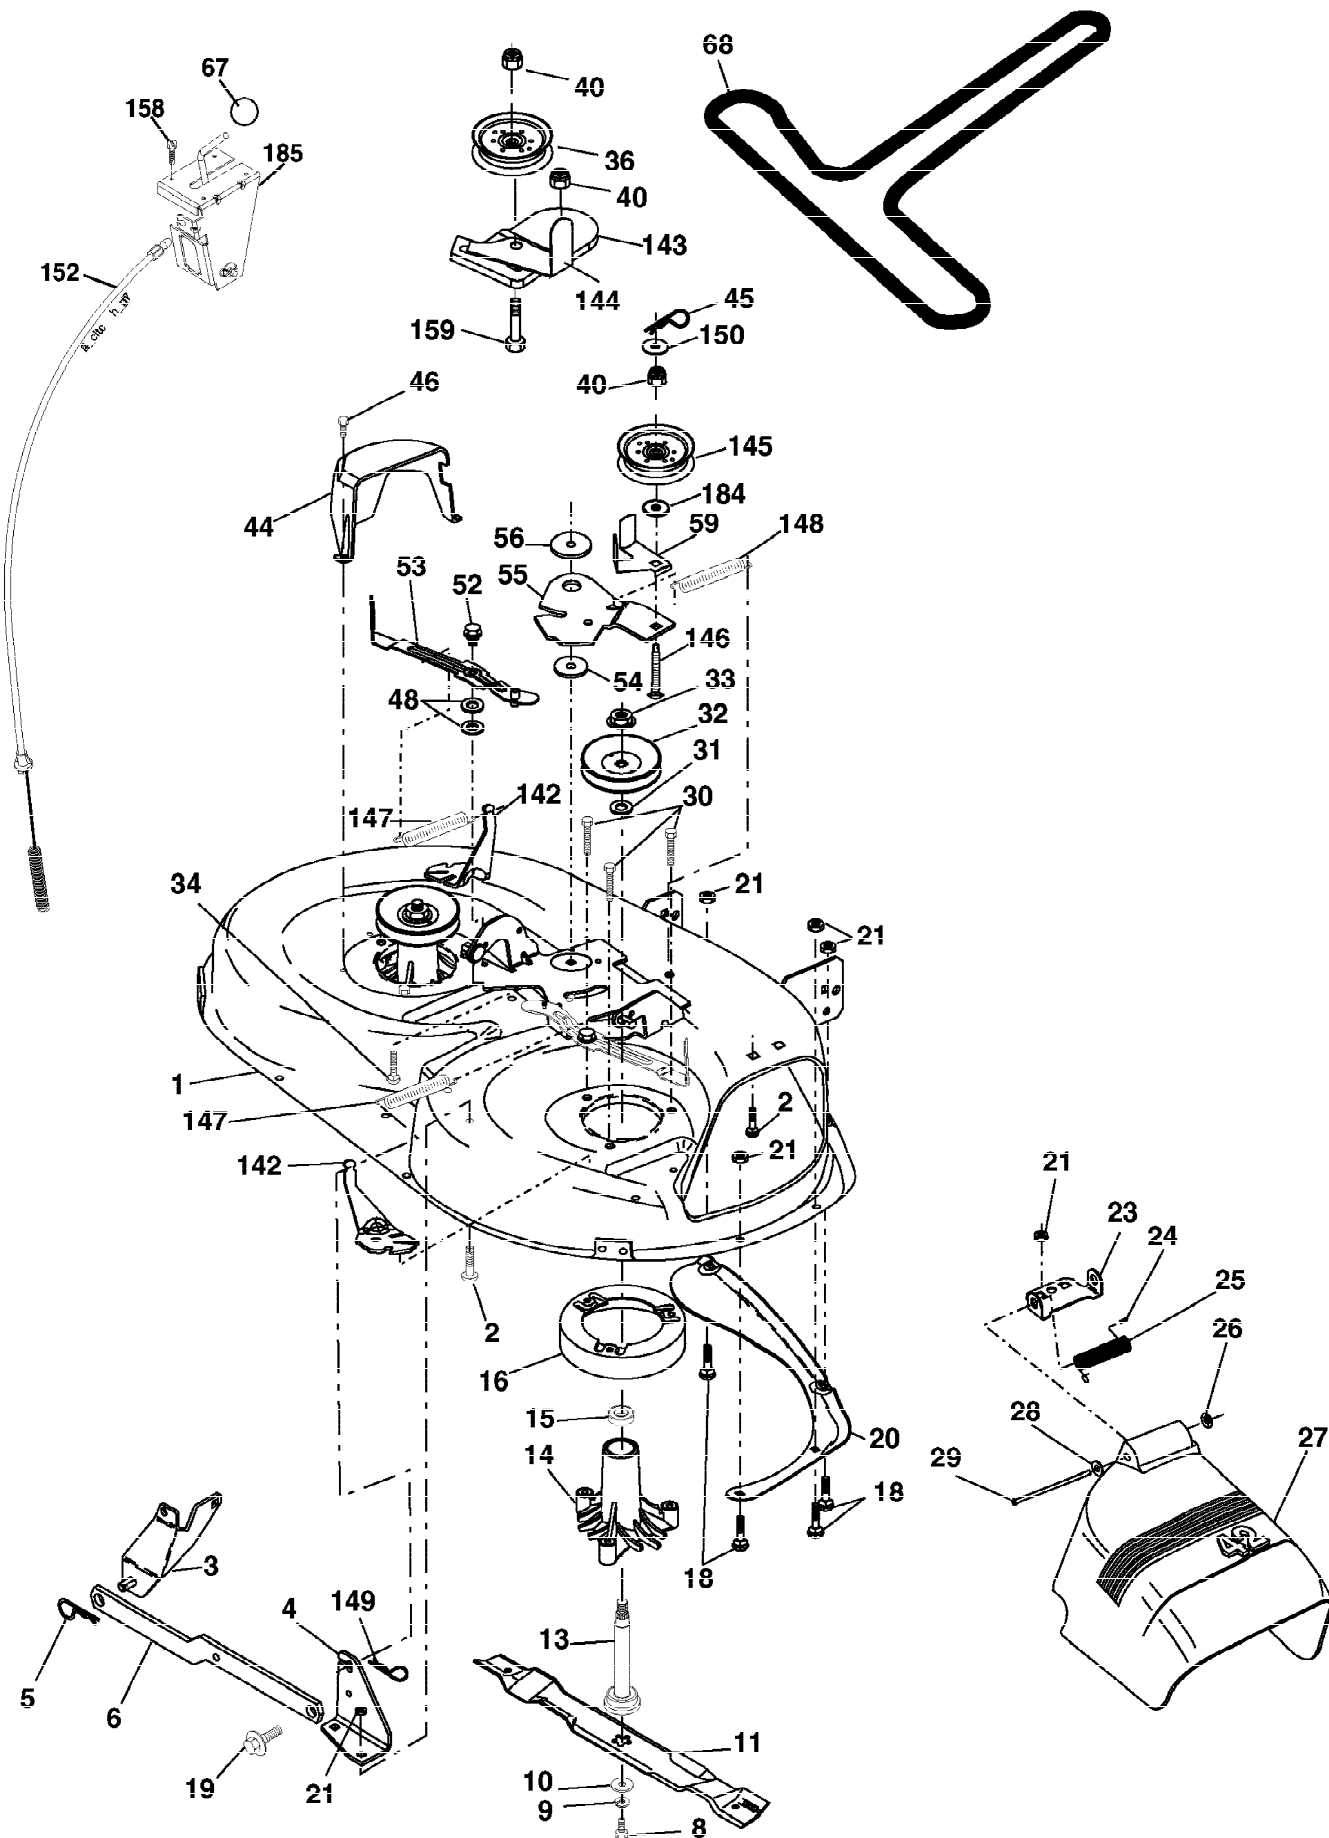

Ref #	Part Number	Qty	Description
1	165892		Mower Deck Assembly, 42"
2	72140506		Bolt
3	138017		Bracket Asm Fr. Sway Bar 3/42
4	165460		Bracket Asm Deck 42" Sway Bar
5	4939M		Retainer Spring
6	178024		Bar Sway Deck
8	850857		Bolt 3/8-24 x 25 Gr. 8 patched
9	10030600		Washer, Lock
10	140296		Washer, Hardened (The following blades are available)
11	138971		Blade, 42" Hi-Lift (For bagging or discharging)
	134149		Blade, 42" Mulching Std (For mulching mowers only)
	139775		Blade, 42" Mulching Premium (For better wear when mulching)
13	137645		Shaft Assembly, Mandrel, Vented
14	128774		Housing, Mandrel, Vented
15	110485X		Bearing, Ball, Mandrel
16	174493		Stripper, Mandrel Deck
18	72140505		Bolt, Carriage 5/16-18 x 5/8
19	132827		Bolt, Shoulder
20	159770		Baffle, Vortex
21	73680500		Nut
23	177563		Bracket, Deflector Mower 42"
24	105304X		Cap, Sleeve 80 x 112 Blk Mower
25	123713X		Spring, Torsion, Deflector 2 52
26	110452X		Nut, Push Phos & Oil
27	130968X428		Shield, Deflector 42" Blk
28	19111016		Washer 11/32 x 5/8 x 16 Ga.
29	131491		Rod, Hinge 42" 6 75 W/G
30	173984		Screw Thdrol Washer Head
31	187690		Washer, Spacer Mower Vented
32	153535		Pulley, Mandrel
33	178342		Nut, Toplock 9/16 Flange
34	72110612		Bolt
36	131494		Pulley, Idler, Flat
40	73900600		Nut
44	140088		Guard, Mandrel, LH
45	4497H		Retainer
46	137729		Screw, Thdrol 1/4-20 x 5/8 T
48	133944		Washer, Hardened
52	139888		Bolt, Shoulder 5/16-18 unc
53	184907		Arm Assembly, Pad, Brake
54	178515		Washer, Hardened
55	155046		Arm, Idler
56	165723		Spacer, Retainer
59	141043		Guard TUV Idler
67	106932X		Knob
68	144959		V-Belt, 42" Mower
142	165890		Arm Spring Brake Mower
143	157109		Bracket Arm Idler 42"
144	158634		Keeper Belt 42" Clutch Cable