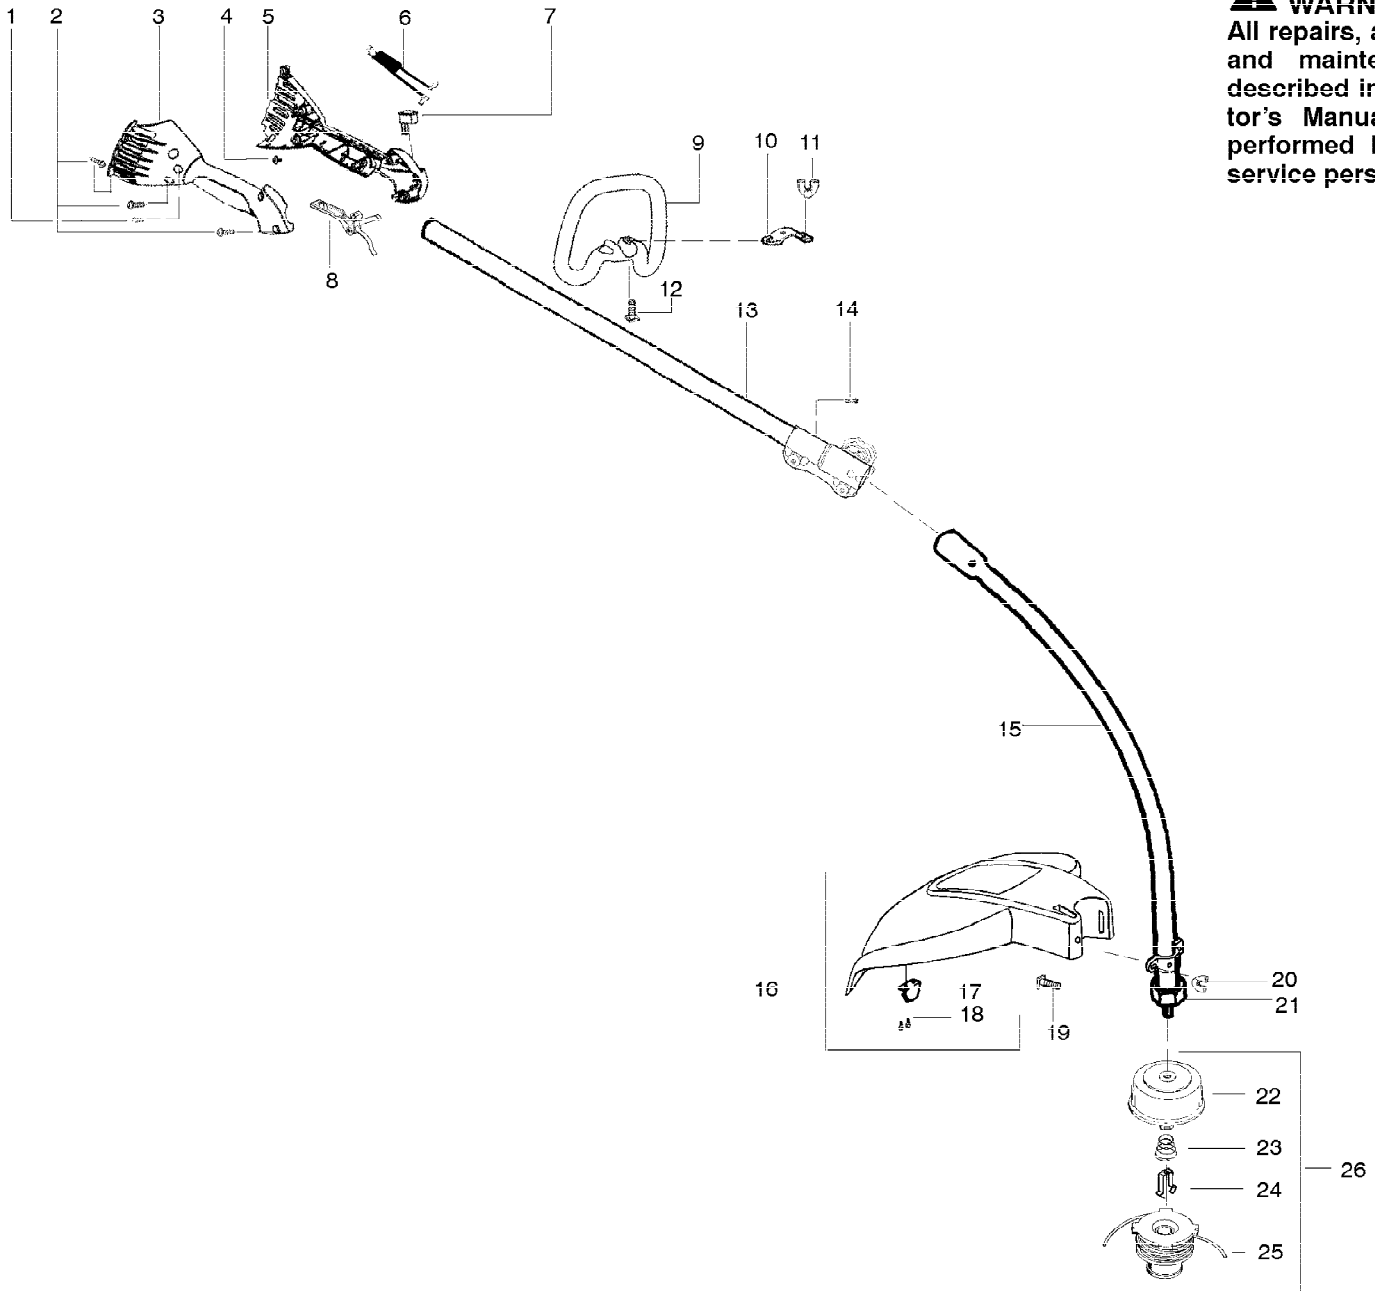

⚠ WARNING
All repairs, adjustments
and maintenance not
described in the Opera-
tor's Manual must be
performed by qualified
service personnel.

Ref #	Part Number	Qty	S/P/F	Description
1	530015805	1		Screw-alignment
2	530015886	1		Screw
3	530057983	1		Hsg.-Throttle right
4	530016326	1		Screw-Cable Retention
5	530057984	1		Hsg.-Left throttle
6	530058843	1		Assy-Wire
7	530069572	1	/P	Kit-Switch
8	530058759	1		Trigger-Throttle
9	530056251	1	S	Handle-Assist
10	530059185	1		Clamp-Assist Handle
11	530016152	1	S	Wingnut
12	530015820	1		Bolt
13	530071791	1		Assy-Upper Shaft (Incl. flex, clamp & 14)
14	530016344	1		Screw
15	530071788	1		Assy-Lower Shaft
16	530071802	1		Kit-Shield Assy. (incl. 17,18)
17	530052286	1	/P	Limiter-Line
18	530015814	1	/P	Screw
19	530015820	1		Bolt
20	530016152	1	S	Wingnut
21	530057559	1		Dustcup
22	530095776	1	S	Assy-Hub/Arbor
23	530053241	1		Spring-Return
24	530401957	1		Retainer-Spool
25	952711624	1		Accy-Wound Spool
26	952711630	1		Accy-Cutting Head (Incl. 22-25)
	545123423	1		Operator Manual Not Shown
	530056220	1		Decal-Shaft Warning Not Shown
	530056221	1		Decal-Upper Shaft Not Shown
	530057369	1		Decal-Start Inst. Not Shown