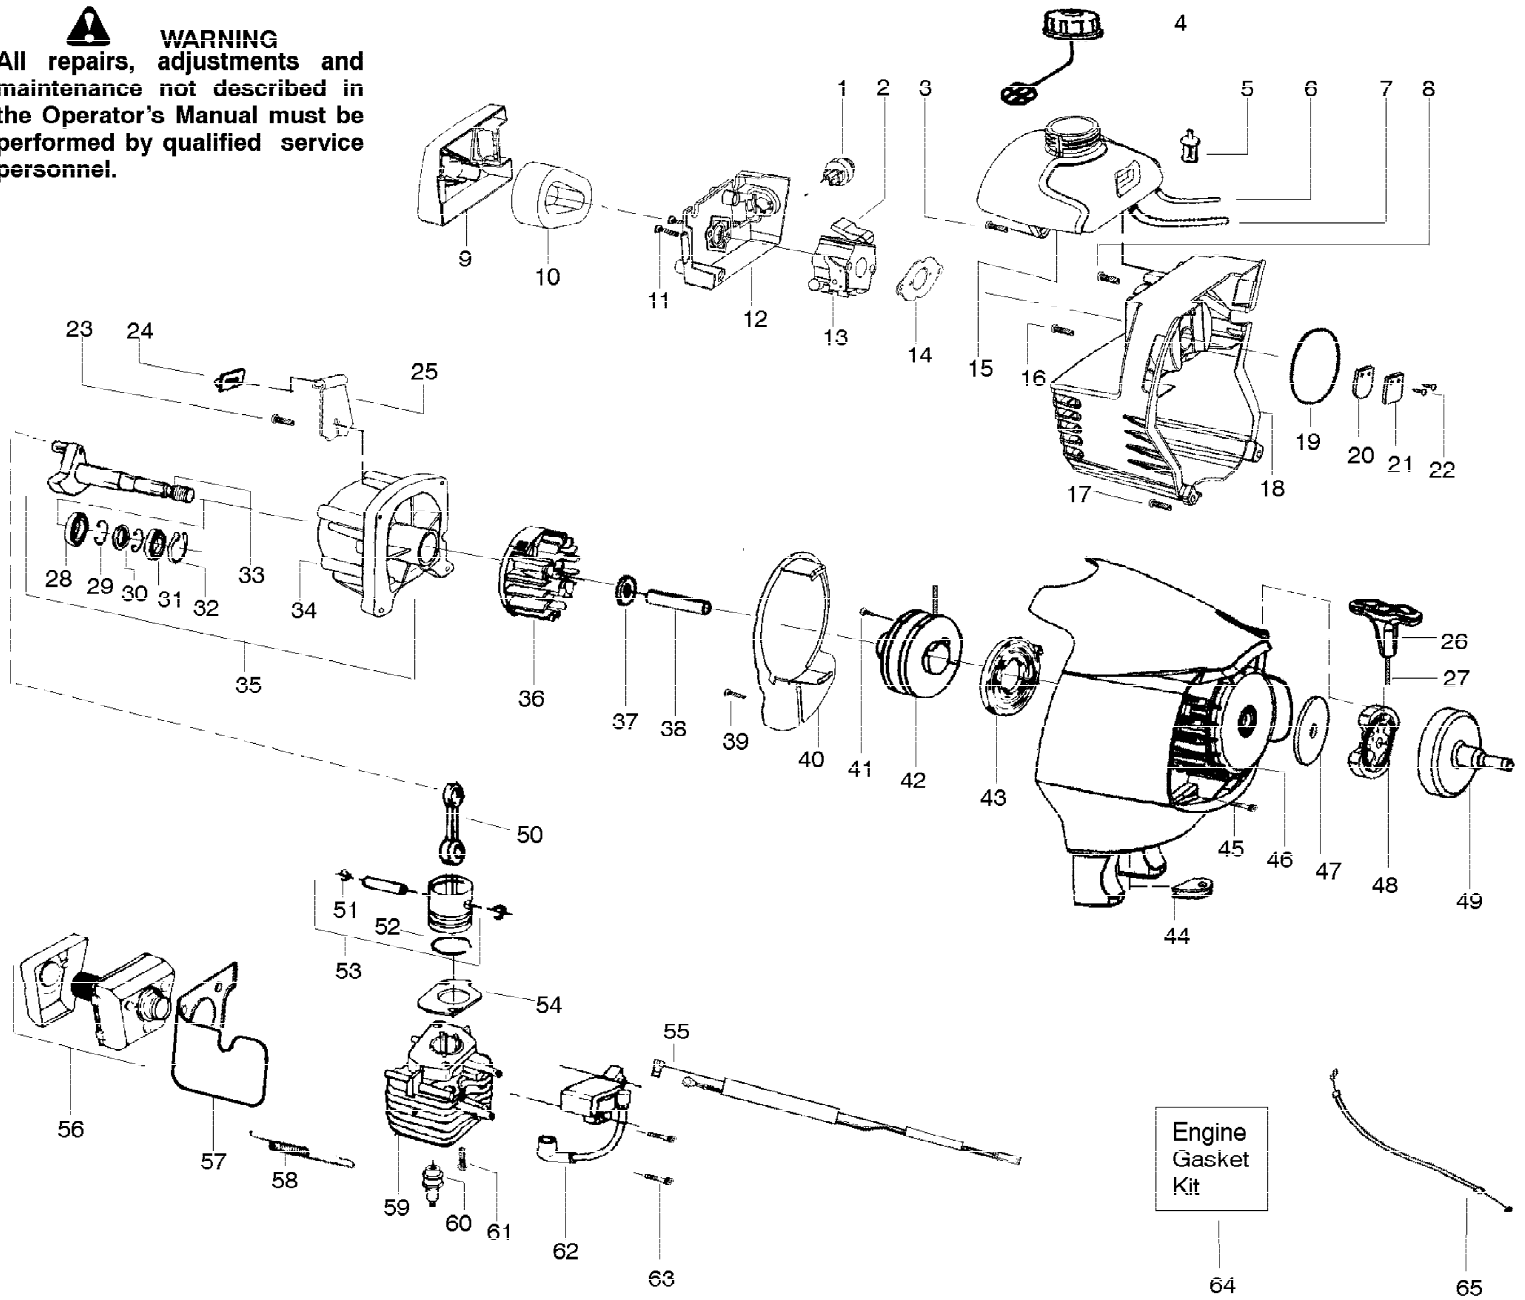

⚠ WARNING
All repairs, adjustments and maintenance not described in the Operator's Manual must be performed by qualified service personnel.

Ref #	Part Number	Qty	S/P/F	Description
1	530047721	1		Bulb-Purge
2	530071717	1		Kit-Choke Lever
3	530015843	1		Screw-tank
4	530049386	1		Cap-Fuel w/ret.
5	530095646	1	/P	Assy-Fuel pickup
6	530071404	1	S	Kit-Fuel line
7	530069216	1	/P	Kit-Fuel/Purge line
8	530015775	1		Screw
9	530054935	1		Cover-Air box
10	530054946	1		Filter-Air
11	530015849	1	/P	Screw-Carb.
12	530054934	1		Box-Air
13	530071637	1	/P	Assy-Carb(WT628) (Note: Repair kits are not available for this carburetor)
14	530071401	1		Gasket-Carb.(kit)
15	545075305	1	/P	Assy-Fuel Tank
16	530015771	1		Screw-Crankcase
17	530015952	1		Screw-Shroud
18	530058797	1		Shroud
19	530071401	1		O-ring-Shroud (kit)
20	530027593	1		Valve-Reed
21	530054596	1		Stop-Reed
22	530016064	1	/P	Screw-Reed stop
23	530015875	1	/P	Screw-Retainer
24	530055492	1		Isolator-Tank
25	530054941	1		Ret.-Tank
26	530054834	1		Handle-Starter
27	530071325	1	/P	Kit-Rope
28	530032103	1	S	Bearing-Inner
29	530015787	1		Retainer
30	530019158	1		Seal
31	530032102	1		Bearing-Outer
32	530015789	1		Ret.-Crankshaft
33	530028807	1		Assy-Crankshaft
34	530012514	1	S/P	Assy-Crankcase (Incl. 28-31)
35	530071685	1	S/P	Assy-C'case/C'shaft (Incl. 32,33,34)
36	530055524	1	/P	Assy-Flywheel
37	530016030	1		Washer
38	530055620	1	/P	Spacer
39	530015775	1		Screw-Baffle
40	530054939	1	/P	Plate-Baffle
41	530016391	1		Screw-Rope
42	530071399	1		Kit-Pulley (incl.41)
43	530042086	1	S/P	Spring-Starter
44	530019182	1		Grommet
45	530015810	1		Screw-F/hsg.
46	530055248	1	/P	Assy.-Fan Housing
47	530094189	1		Washer-Clutch
48	530055122	1		Assy-Clutch
49	530028799	1	S	Drum-Clutch
50	530010960	1		Assy-Conn. Rod
51	530015162	1		Ret.-Piston pin
52	530012595	1	/P	Ring-Piston