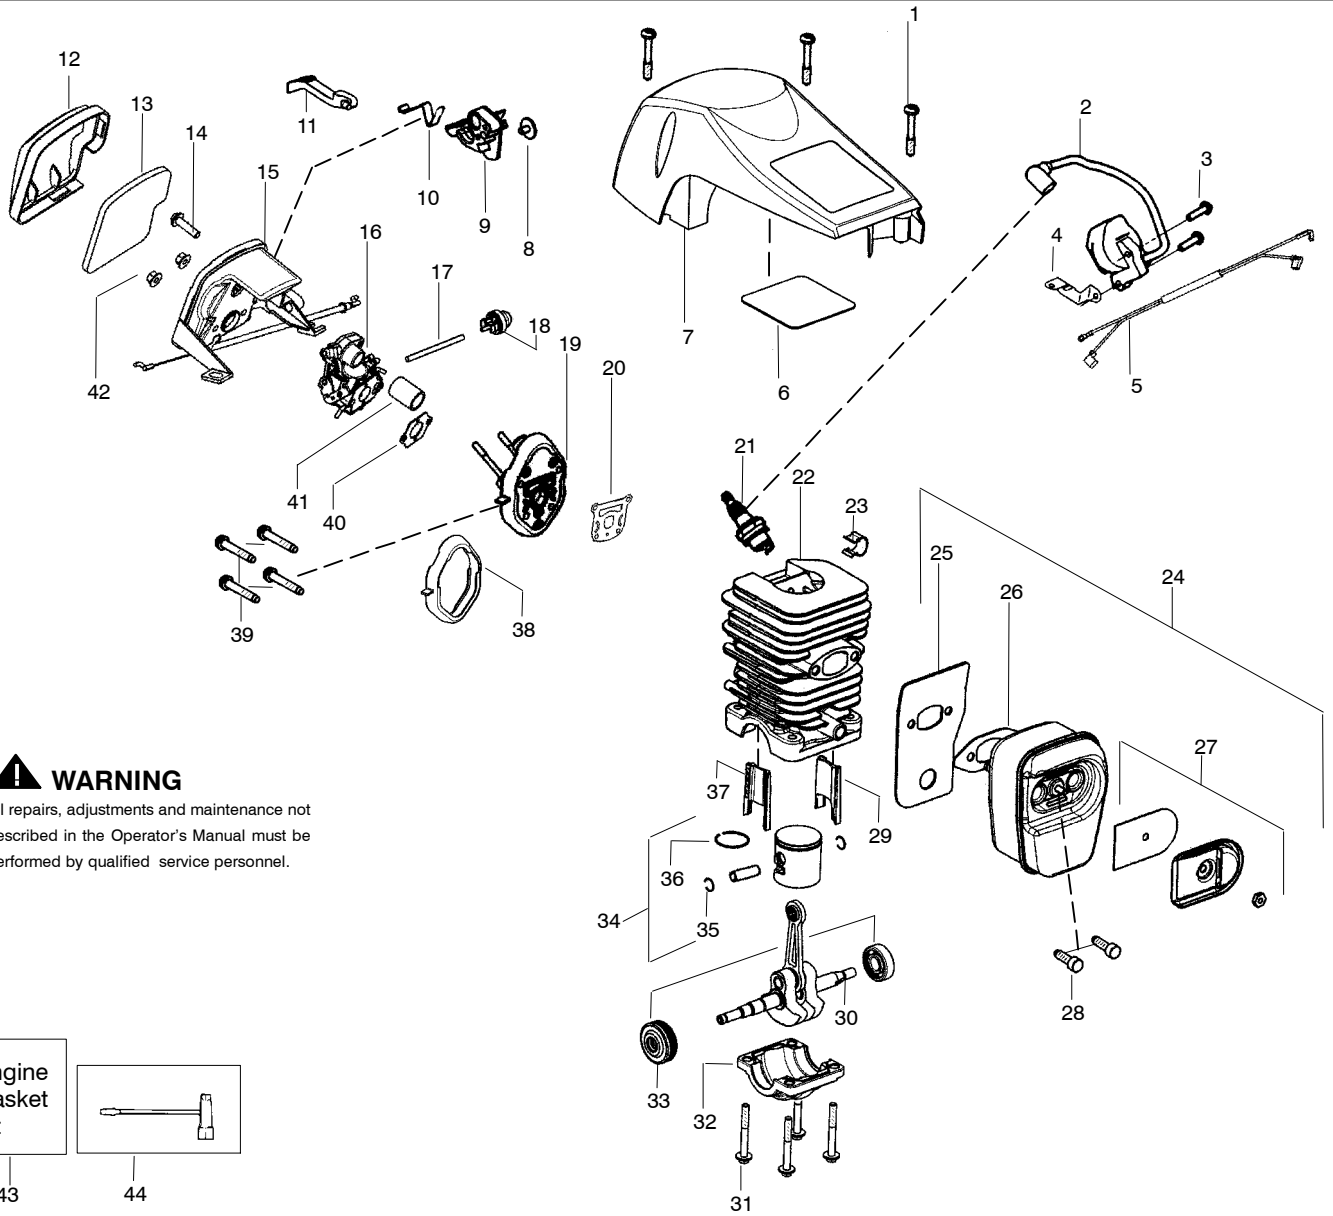

⚠ WARNING

All repairs, adjustments and maintenance not described in the Operator's Manual must be performed by qualified service personnel.

Ref.	Part No.	Description	Ref.	Part No.	Description	Ref.	Part No.	Description
1.	530016153	Screw	19.	530071889	Kit-Carb. Adaptor (Incl. # 20,38,41)	36.	530038729	Ring-Piston
2.	530039232	Module-Ignition	20.	530071894	Gasket-cyl. o-ring (kit)	37.	545015401	Insert-Right (gray)Cyl.
3.	530016432	Screw	21.	952030150	Accy-Spark Plug (RCJ-7Y)	38.	530071894	Seal-Adaptor (kit)
4.	530058661	Strap-Ground	22.	530071884	Kit-Cylinder (Incl. 29,37)	39.	530016426	Screw
5.	530057943	Assy-Wire Harness	23.	530058660	Clip-High Tension Lead	40.	530071894	Gasket-Carb. (kit)
6.	530055698	Reflector-Tape	24.	545006007	Kit-Muffler (Incl. 25,26,27,28)	41.	530057926	Tube-Intake
7.	530057872	Shield-Cylinder(Incl.1,6)	25.	530057942	Backplate-Muffler	42.	530016101	Nut-Carb.
8.	530016080	Screw	26.	530071894	Gasket-Muffler (kit)	43.	530071894	Kit-Gasket (Incl. 20,26,38,40)
9.	530057891	Lever-Ignition Switch	27.	545006056	Kit-Spark Arrestor	44.	530031135	Scrench
10.	530057908	Spring-Ignition Switch	28.	530016338	Bolt-Muffler			Not Shown
11.	530059399	Knob-Choke	29.	545015301	Insert-Left (black) Cyl.	545186807		Manual-Operator
12.	530059001	Cover-Air Filter	30.	530150392	Assy-Crankshaft/Rod	530059905		Decal-Warning
13.	530057869	Filter-Air	31.	530016417	Bolt			
14.	530016425	Screw	32.	530057941	Cap-Crankcase			
15.	545046901	Housing-Air Filter w/cable	33.	530056363	Assy-Bearing/Seal			
16.	---	Carburetor	34.	530071883	Kit-Piston (Incl. 35,36)			
	545070601	Zama W26B (Incl. 18)	35.	530015697	Retainer-Piston Pin			
17.	530069247	Kit-Fuel Line (Small)						
18.	530047721	Bulb-Purge "snap-in"						

↙ = NEW PART NUMBER FOR THIS IPL

★ = REFER TO THE SERVICE REFERENCE INDICATED FOR MORE INFORMATION. (LOCATED AT END OF IPL)