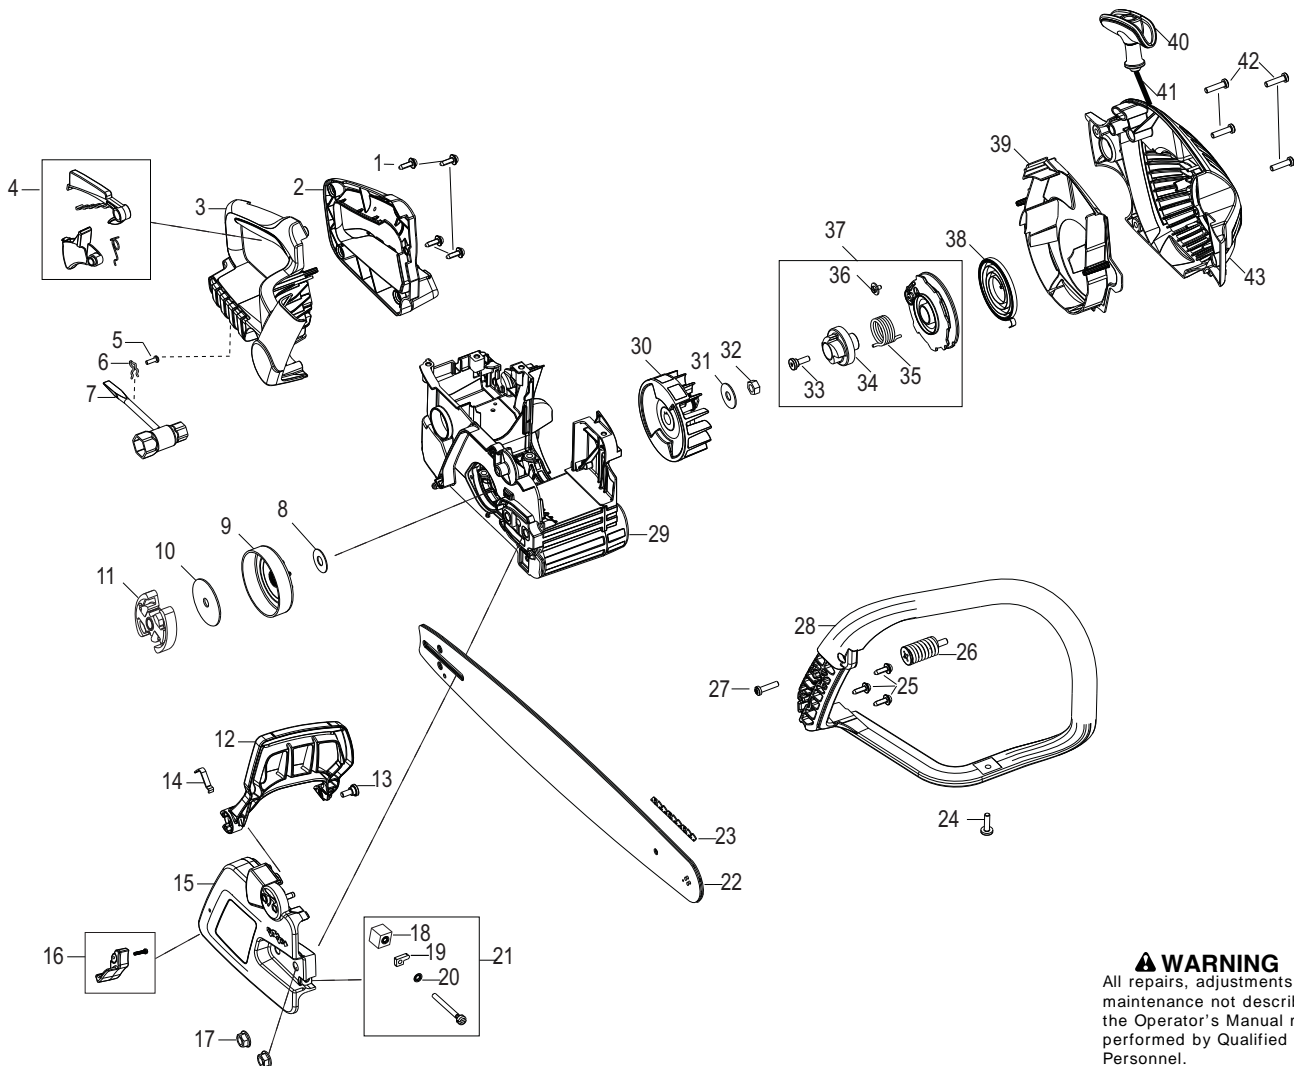

Parts List No. 577387301		Poulan PRO ® PARTS LIST	MODEL PP5020AV (US/CAN)
Date 12/07/11	Replaces 577387301- 8/25/11		NOTE : Illustration may differ from actual model due to design changes.

⚠ WARNING
All repairs, adjustments and maintenance not described in the Operator's Manual must be performed by Qualified Service Personnel.

Ref.	Part No.	Description	Ref.	Part No.	Description
1.	530069599	Kit - Fuel Line	20.	545165401	Assy. - Oil Pump
2.	530023877	Fitting - Fuel Line	21.	530037820	Gear - Worm
3.	530095646	Assy. - Fuel Pickup	22.	525318401	Oil Pump Dust Seal
4.	530047192	Assy. - Fuel Cap	23.	545210201	Screw
5.	545210201	Screw	24.	578297201	Strap - AV
6.	545169501	Assy. - Front Spring	25.	545178801	Spring
7.	530057236	Assy. - Oil Cap			
8.	530014381	Kit - Spike (Incl. 9)			
9.	530016439	Screw			
10.	574171801	Assy. - Oil Vent			
11.	530016432	Screw			
12.	530029850	Catcher - Chain			
13.	545171701	Bar Plate			
14.	530015877	Bolt - Bar			
15.	576753201	Kit - Oil Pump (16,17,18,19,20,21,22)			
16.	545221301	Assy - Oil Pick Up w/filter			
17.	530049477	Fitting - Oil Line Elbow			
18.	545128801	Block - Oil			
19.	545227101	Screw			

✓ = New Part Number For This IPL

★ = Refer to the Service Reference Indicated for more information.(Located at the END of the IPL)

Parts List No. 577387301		Poulan PRO® PARTS LIST	MODEL PP5020AV (US/CAN)
Date 12/07/11	Replaces 577387301 - 8/25/11		NOTE : Illustration may differ from actual model due to design changes.