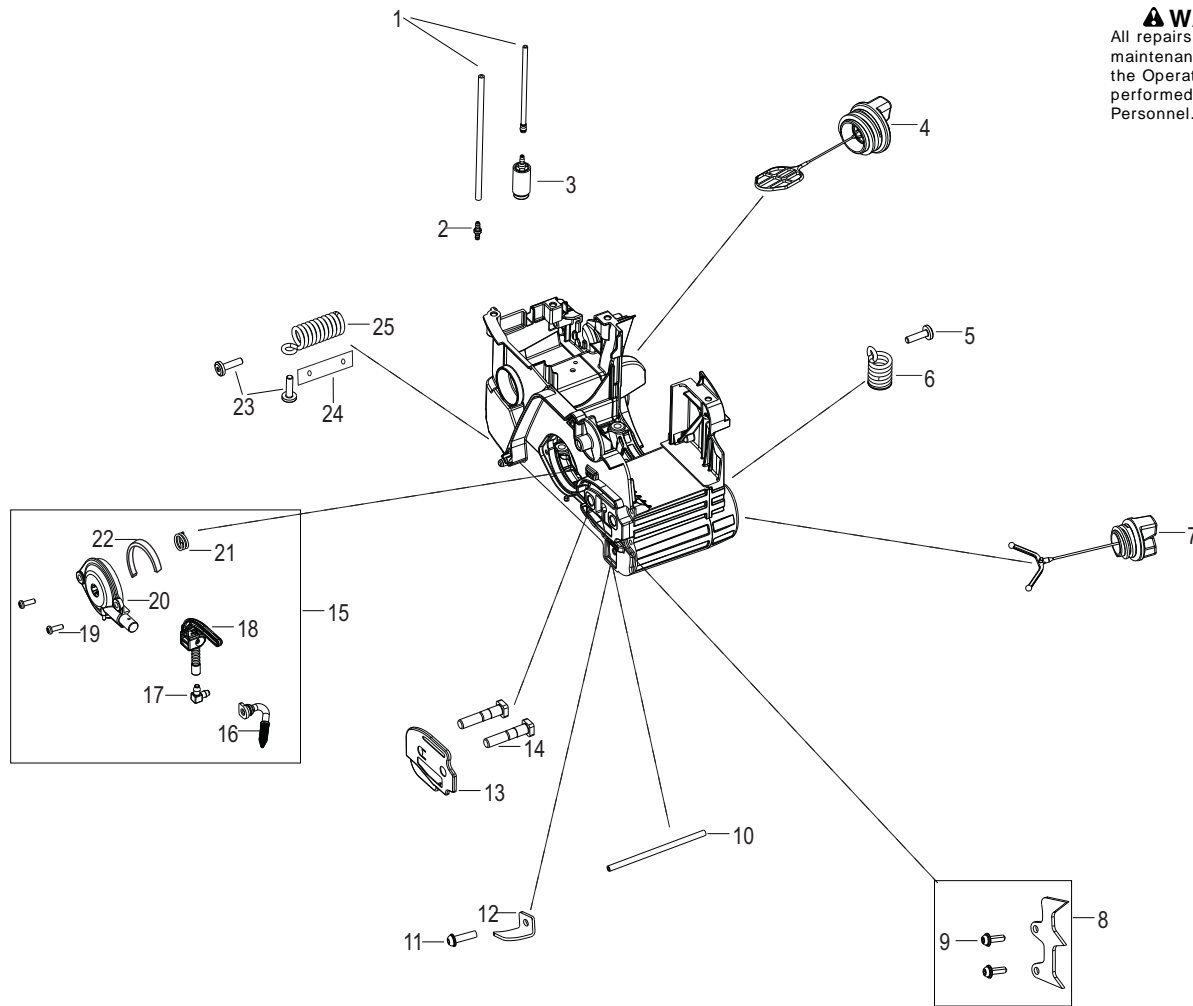

Ref.	Part No.	Description	Ref.	Part No.	Description
1.	530069599	Kit - Fuel Line	20.	545165401	Assy. - Oil Pump
2.	530023877	Fitting - Fuel Line	21.	530037820	Gear - Worm
3.	530095646	Assy. - Fuel Pickup	22.	525318401	Oil Pump Dust Seal
4.	530047192	Assy. - Fuel Cap	23.	545210201	Screw
5.	545210201	Screw	24.	578297201	Strap - AV
6.	545169501	Assy. - Front Spring	25.	545178801	Spring
7.	530057236	Assy. - Oil Cap			
8.	530014381	Kit - Spike (Incl. 9)			
9.	530016439	Screw			
10.	574171801	Assy. - Oil Vent			
11.	530016432	Screw			
12.	530029850	Catcher - Chain			
13.	545171701	Bar Plate			
14.	530015877	Bolt - Bar			
15.	576753201	Kit - Oil Pump (16,17,18,19,20,21,22)			
16.	545221301	Assy - Oil Pick Up w/filter			
17.	530049477	Fitting - Oil Line Elbow			
18.	545128801	Block - Oil			
19.	545227101	Screw			