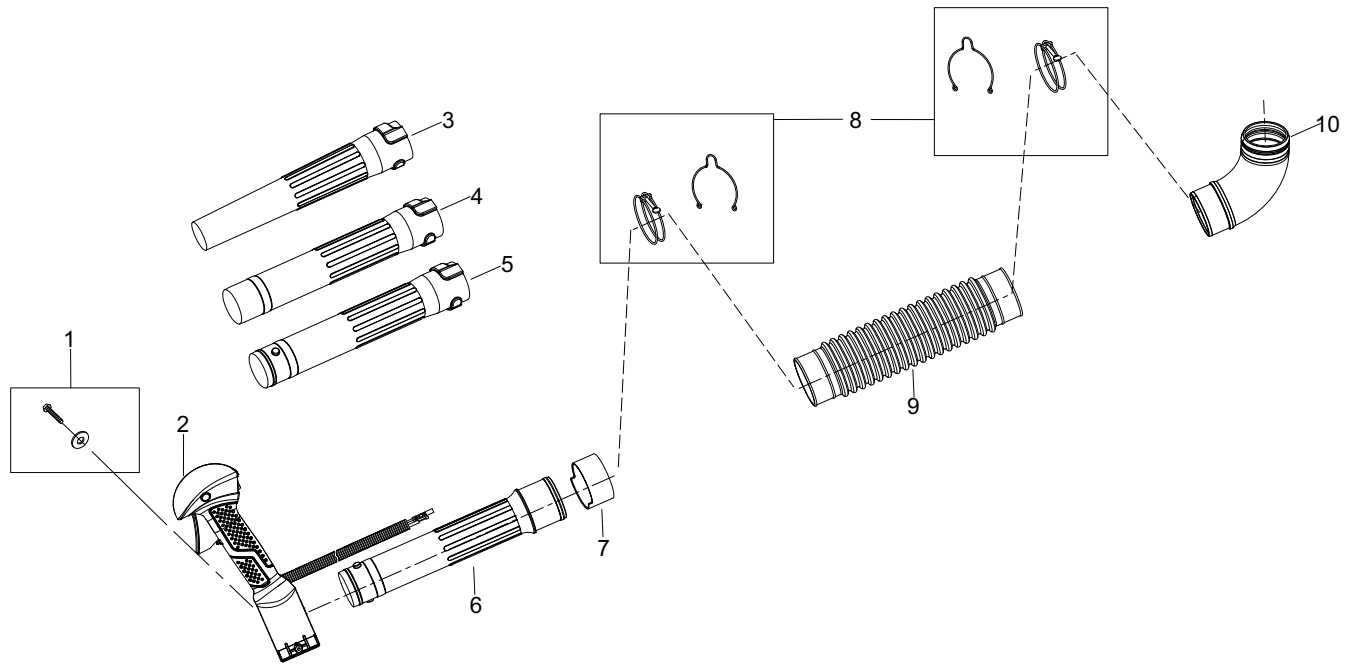

✓ = New Part Number For This IPL

★ = Refer to the Service Reference Indicated for more information. (Located at the END of the IPL)

Parts List No.		<b>Poulan PRO</b> PARTS LIST	MODEL
Date 10/14/09	NEW		PPBP30
NOTE : Illustration may differ from actual model due to design changes.			Page: 2

**WARNING**  
All repairs, adjustments and maintenance not described in the Operator's Manual must be performed by Qualified Service Personnel.

Ref.	Part No.	Description	Ref.	Part No.	Description
1.	574860201	Kit - Elbow Retention	15.	574596301	Ligate Tape
2.	574592701	Connect Axis	16.	574594801	Harness
3.	574859801	Kit - Impeller Washer & Nut	17.	574860001	Kit - Harness Hardware
4.	575630801	Front Screw Housing			
5.	575531401	Screw (4 pack) (9SRCBM05-30)			
6.	574593401	Impeller			
7.	575630901	Rear Screw Housing			
8.	575532601	Screw (6 pack) (9SKKBY8/16-0.75)			
9.	574594001	Cover			
10.	575532701	Screw (6 pack) (9SKKBB05-18)			
11.	575532801	Rivet - Ribbed (4 pack) (9RGB7.14-16.27)			
12.	574594501	Cushion Back			
13.	574594201	Frame			
14.	574859901	Kit - Isolator			

**⚠ WARNING**

All repairs, adjustments and maintenance not described in the Operator's Manual must be performed by Qualified Service Personnel.

Ref.	Part No.	Description
1.	574860101	Kit - Throttle Retention
2.	575631001	Assembly - Throttle Lever
3.	574596001	40mm End Pipe
4.	574595901	56mm End Pipe
5.	574595801	Middle Pipe
6.	574595701	Base Pipe
7.	574595601	Active Ring
8.	574860301	Kit - Clamp
9.	574595501	Flex Pipe
10.	574595201	Elbow Pipe