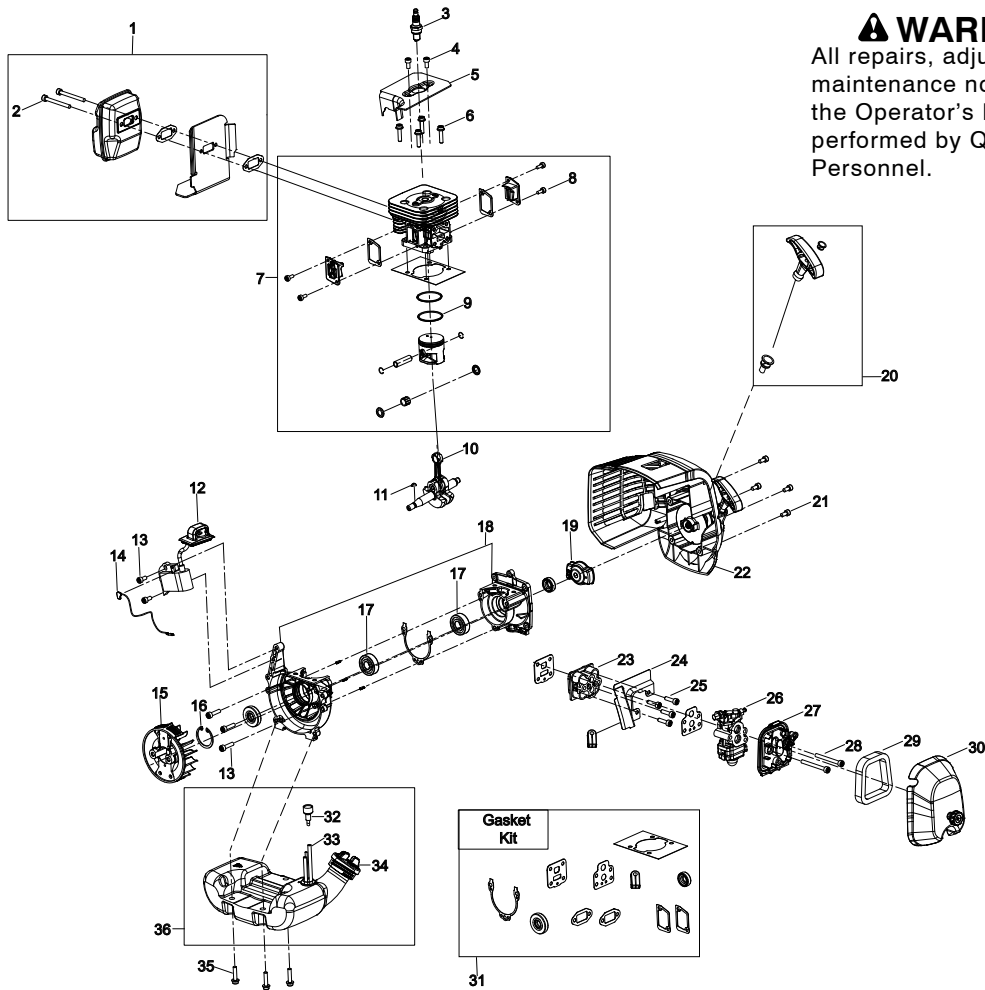

Parts List No.		Poulan PRO PARTS LIST	MODEL
Date 10/14/09	NEW		PPBP30
NOTE : Illustration may differ from actual model due to design changes.			Page: 1

⚠ WARNING

All repairs, adjustments and maintenance not described in the Operator's Manual must be performed by Qualified Service Personnel.

Ref.	Part No.	Description	Ref.	Part No.	Description
1.	574859701	Kit - Muffler (Incl. 2)	26.	574590501	Carburetor
2.	575532301	Screw (2 pack) (9SXMBJ05-50)	27.	575630601	Assembly - Filter Base (with choke lever)
3.	575630301	Spark Plug	28.	575531901	Screw (2 pack) (9SGEB-05-52)
4.	575532501	Screw (4 pack) (9SGEB-05-10)	29.	574590201	Filter
5.	574587301	Plate (spark side)	30.	575630701	Assembly - Filter (with knob)
6.	575532401	Screw (4 pack) (9SRCB-05-22)	31.	574859601	Kit - Gasket
7.	574859501	Kit - Cylinder / Piston (Incl. 8,9)	32.	574859301	Kit - Vent
8.	575532201	Screw (4 pack) (9SGEB-04-10)	33.	574859401	Kit - Fuel Line & Filter
9.	574588701	Ring - Piston	34.	574607701	Assembly - Fuel Cap with retainer
10.	574588201	Assembly - Crankshaft & Rod	35.	575531501	Screw (6 pack) (9SKKBY05-18)
11.	574589301	Key	36.	574592401	Assembly - Fuel Tank (Incl. 32, 33, 34)
12.	575630401	Ignition Coil (9288-320601-CH)			
13.	575532101	Screw (5 pack) (9SGEB-05-20)			
14.	574589701	Coil Wire			
15.	574592301	Flywheel			
16.	574592201	C-Ring			
17.	575531601	Bearing (2 pack) (9DB-620101)			
18.	574591701	Assembly - Crankcase (Incl. pins, screws)			
19.	574590001	Assembly - Pawls			
20.	574859201	Kit - Rope & Handle			
21.	575532001	Screw (4 pack) (9SGKB-05-12.5)			
22.	575630501	Assembly - Starter Housing (Incl. 20)			
23.	574591401	Insulator			
24.	574590801	Plate			
25.	575531801	Screw (4 pack) (9SKKB-05-19)			

✓ = New Part Number For This IPL

★ = Refer to the Service Reference Indicated for more information. (Located at the END of the IPL)