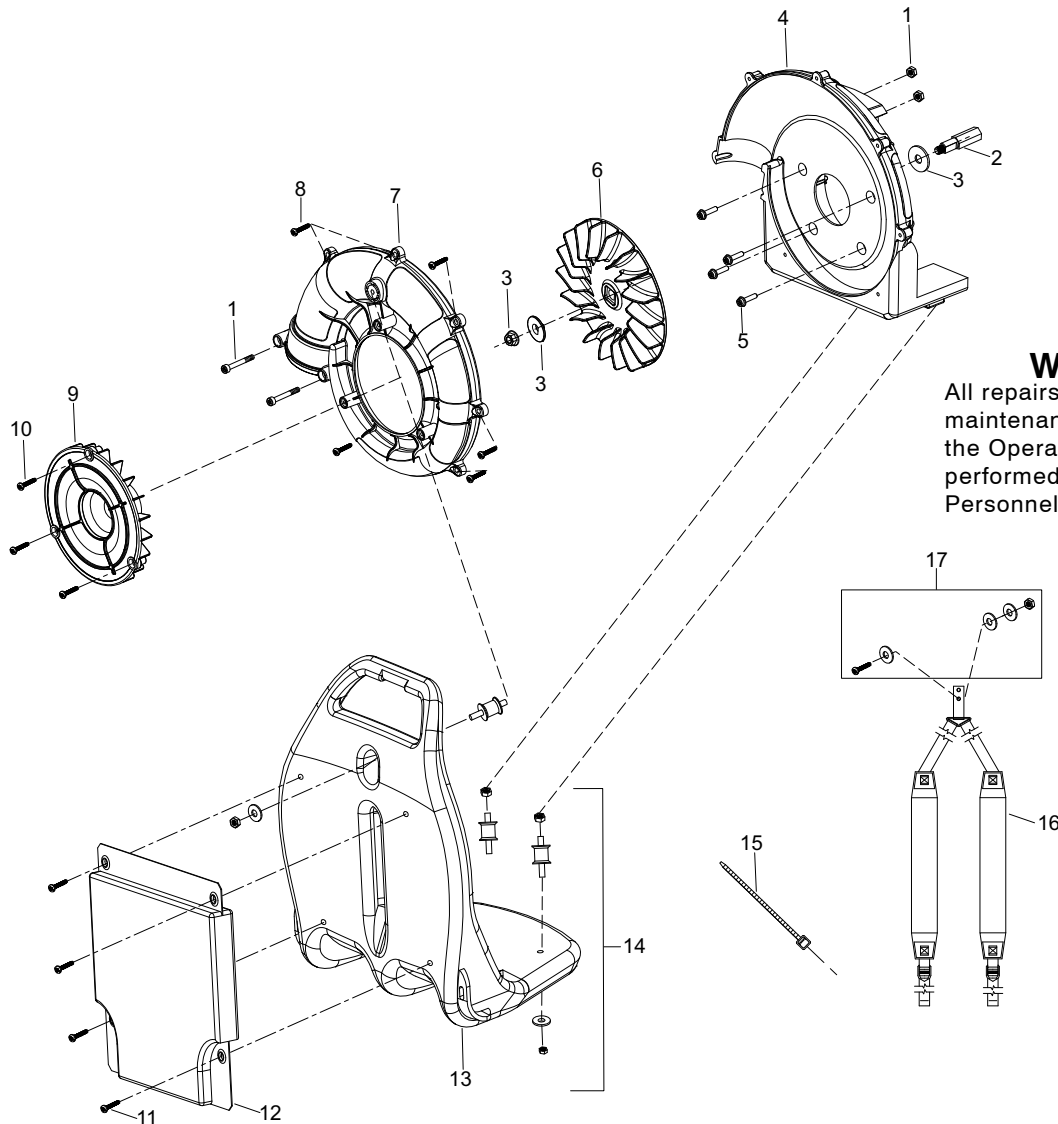

### ⚠ WARNING

All repairs, adjustments and maintenance not described in the Operator's Manual must be performed by Qualified Service Personnel.

Ref.	Part No.	Description	Ref.	Part No.	Description
1.	574859701	Kit - Muffler (Incl. 2)	26.	574590501	Carburetor
2.	575532301	Screw (2 pack) (9SXMBJ05-50)	27.	575630601	Assembly - Filter Base (with choke lever)
3.	575630301	Spark Plug	28.	575531901	Screw (2 pack) (9SGEB-05-52)
4.	575532501	Screw (4 pack) (9SGEB-05-10)	29.	574590201	Filter
5.	574587301	Plate (spark side)	30.	575630701	Assembly - Filter (with knob)
6.	575532401	Screw (4 pack) (9SRCB-05-22)	31.	574859601	Kit - Gasket
7.	574859501	Kit - Cylinder / Piston (Incl. 8,9)	32.	574859301	Kit - Vent
8.	575532201	Screw (4 pack) (9SGEB-04-10)	33.	574859401	Kit - Fuel Line & Filter
9.	574588701	Ring - Piston	34.	574607701	Assembly - Fuel Cap with retainer
10.	574588201	Assembly - Crankshaft & Rod	35.	575531501	Screw (6 pack) (9SKKBY05-18)
11.	574589301	Key	36.	574592401	Assembly - Fuel Tank (Incl. 32, 33, 34)
12.	575630401	Ignition Coil (9288-320601-CH)			
13.	575532101	Screw (5 pack) (9SGEB-05-20)			
14.	574589701	Coil Wire			
15.	574592301	Flywheel			
16.	574592201	C-Ring			
17.	575531601	Bearing (2 pack) (9DB-620101)			
18.	574591701	Assembly - Crankcase (Incl. pins, screws)			
19.	574590001	Assembly - Pawls			
20.	574859201	Kit - Rope & Handle			
21.	575532001	Screw (4 pack) (9SGKB-05-12.5)			
22.	575630501	Assembly - Starter Housing (Incl. 20)			
23.	574591401	Insulator			
24.	574590801	Plate			
25.	575531801	Screw (4 pack) (9SKKB-05-19)			

✓ = New Part Number For This IPL

★ = Refer to the Service Reference Indicated for more information. (Located at the END of the IPL)

Parts List No.		<b>Poulan PRO</b> PARTS LIST	MODEL
Date 10/14/09	NEW		PPBP30
NOTE : Illustration may differ from actual model due to design changes.			Page: 2