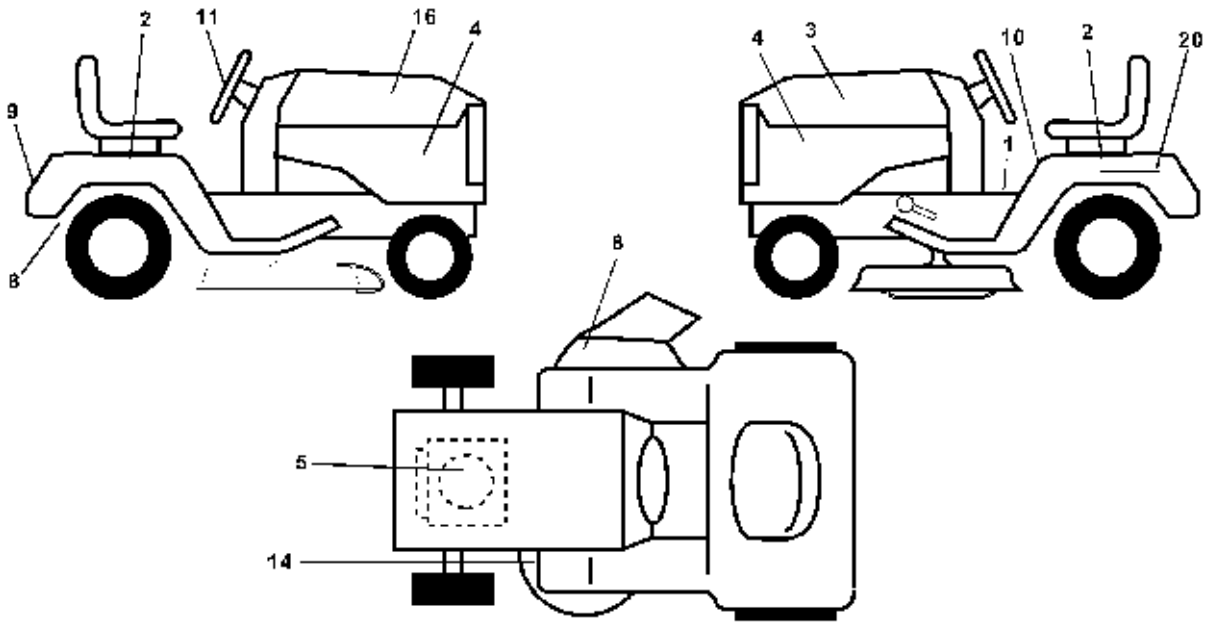

Ref #	Part Number	Qty.	Description
1	157032		Decal Oper
2	172741		Decal Fender Auto
3	172738		Decal Hood LH
4	174402		Decal Side Panel Logo
5	174410		Decal HP Engine
6	169210		Decal By Pass Lt Hydro
8	170563		Decal Mower Warn Keep Hand Away
9	172740		Decal Fender Logo
10	157140		Decal Fender Danger E/F
11	172743		Decal Ins Strg Whl
14	160396		Decal V-Belt Schematic
16	172737		Decal Hood Rh
20	145005		Decal Bat Dan/Psn
	133671		Pad Footrest
	138311		Decal Handle Lft Height Adjust
	173587		Decal Fend Reflector Rh
	173589		Decal Fend Reflector Lh
	174399		Manual Owner's (English)
	174400		Manual Owner's (French)

Ref #	Part Number	Qty.	Description
96	4497H		Retainer Spring 1" Zinc/Cad
116	72110610		Bolt Rdhd Sq Neck 3/8-16 x 1.25
150	165850		Bushing Bellcrank Grd Drive
151	19133210		Washer 13/32 x 2 x 10 Ga.
156	166002		Washer Srrted 5/16 ID x 1.125
158	165589		Bracket Shift Mount
159	165494		Hub Tapered Flange Shift Lt
161	72140406		Bolt Rdhd Sqnk 1/4-20 x 3/4 Gr 5
162	73680400		Nut Crownlock 1/4-20 Unc
163	74780416		Bolt Hex Fin 1/4-20 Unc x 1 Gr 5
164	19091010		Washer 5/8 x .281 x 10 Ga
165	165623		Bracket Pivot Lever
166	166880		Screw 5/16-18 x 5/8
168	165492		Bolt Shoulder 5/16-18 x .561
169	165580		Plate Fastening Lt
197	169613		Nyliner Snap-In 5/8" ID
198	169593		Washer Nyl 7/8 ID x .105
199	169612		Bolt Shoulder 5/16-18 Unc
200	72140508		Bolt Rdhd Sqnk 5/16-18 Unc x 1
202	72110612		Bolt Carr Sh 3/8-16 x 1-1/2 Gr 5