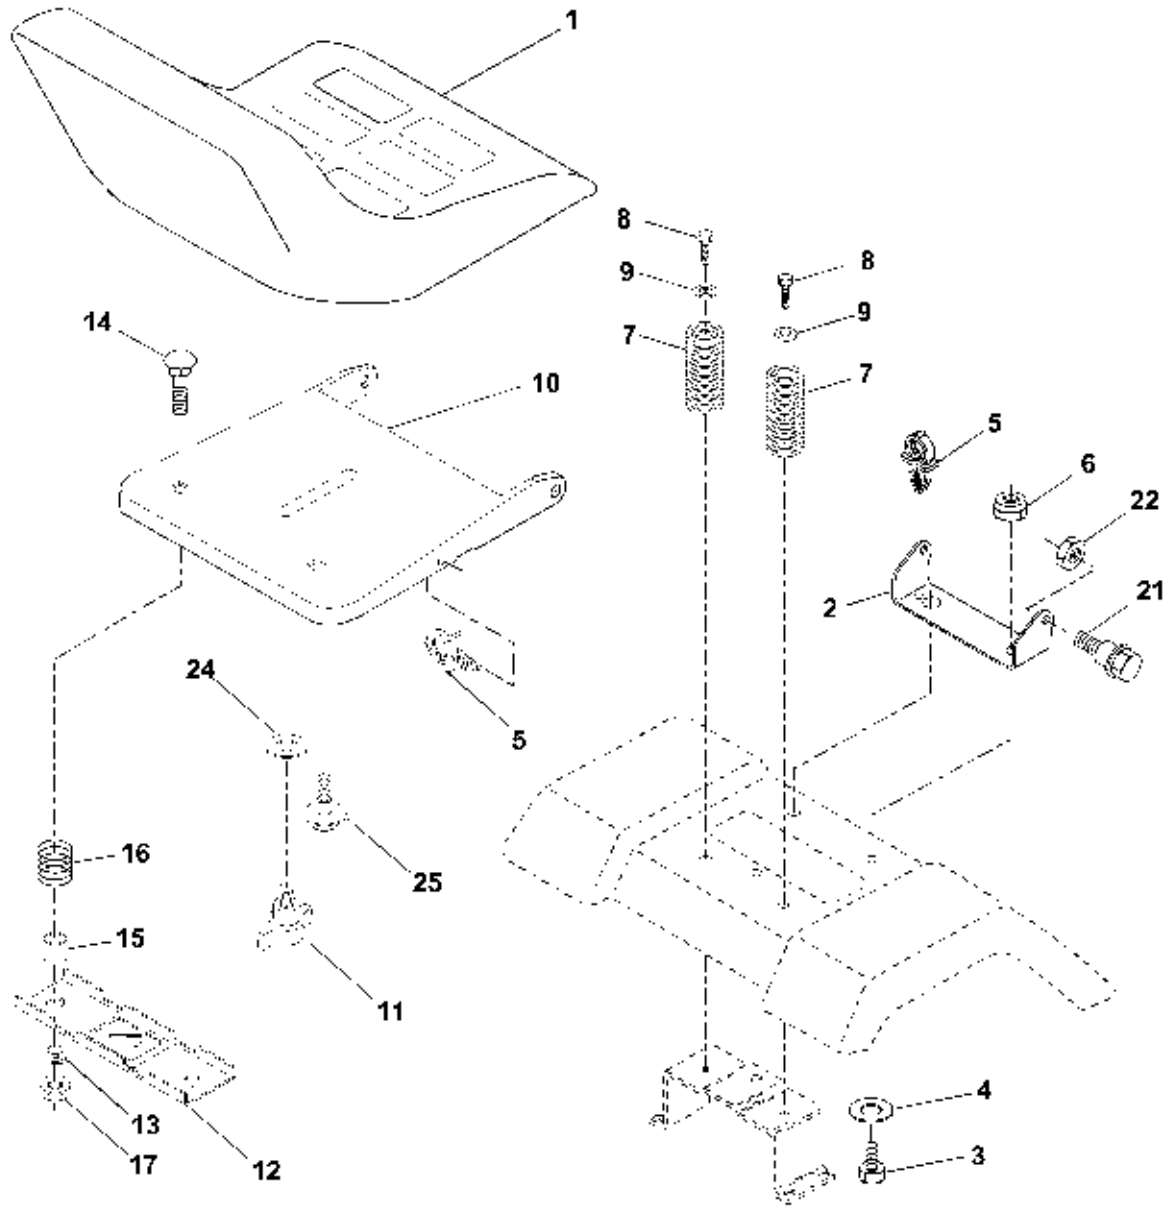

Ref #	Part Number	Qty.	Description
1	171683		Seat
2	140551		Bracket Pivot Seat 8 720
3	71110616		Bolt Fin Hex 3/8-16unc X 1
4	19131610		Washer 13/32 X 1 X 10 Ga
5	145006		Clip Push-In
6	73800600		Nut Hex w/Ins. 3/8-16 Unc
7	124181X		Spring Seat Cprsn 2 250 Blk Zi
8	17000616		Screw 3/8-16 x 1.5 Smgml
9	19131614		Washer 13/32 X 1 X 14 Ga.
10	155925		Pan Seat
11	166369		Knob Seat
12	121246X		Bracket Mounting Switch
13	121248X		Bushing Snap Blk Nyl 50 Id
14	72050412		Bolt Rdhd Sqnk 1/4-20x1-1/2
15	134300		Spacer Split 28x 88
16	121250X		Spring Cprsn
17	123976X		Nut Lock 1/4 Lge Flg Gr 5 Zinc
21	171852		Bolt Shoulder 5/16-18 Unc
22	73800500		Nut Hex Lock W/Ins 5/16-18
24	19171912		Washer 17/32 X 1-3/16 X 12 Ga.
25	127018X		Bolt Shoulder 5/16-18 X 62