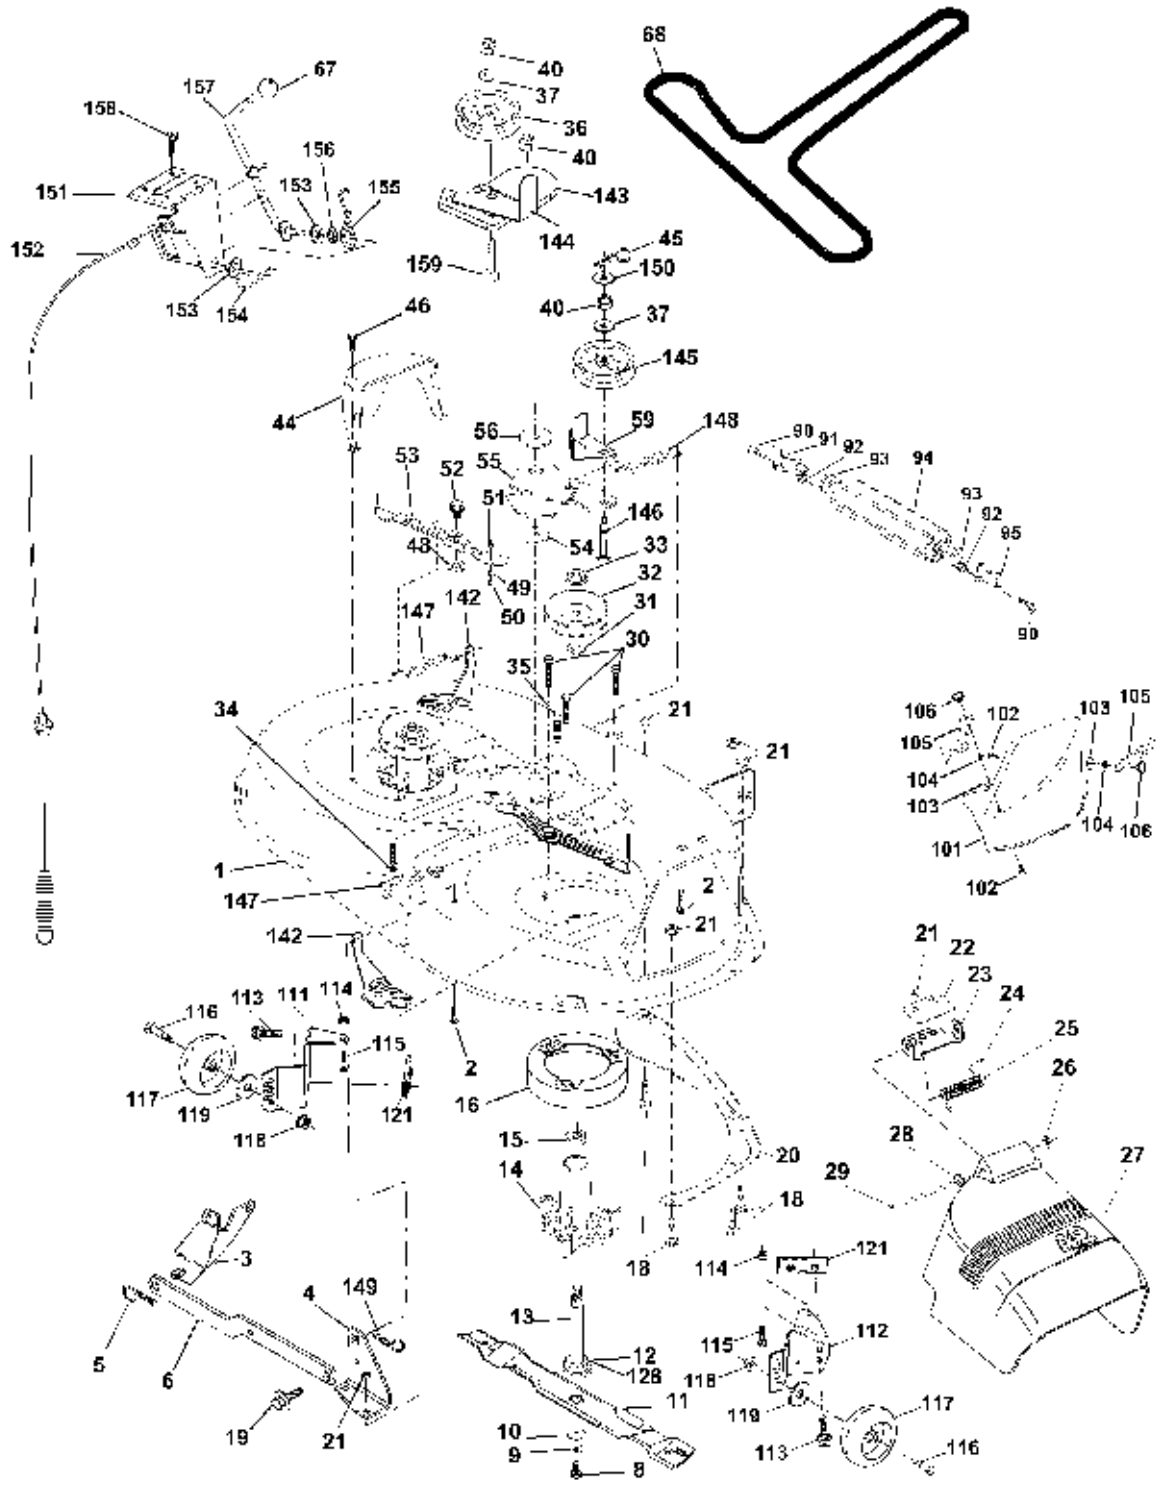

Ref #	Part Number	Qty.	Description
1	165892X421		Mower Deck Assembly, 42"
2	72140506		Bolt
3	138017		Bracket Asm Fr. Sway Bar 3/42
4	165460X421		Bracket Asm Deck 42" Sway Bar
5	4939M		Retainer Spring
6	130832		Arm, Suspension, Rear
8	850857		Bolt 3/8-24 x 25 Grade 8 patched
9	10030600		Washer, Lock
10	140296		Washer,Hardened
11	134149		Blade, Mulching 42" Std
11	138498		Blade Mower 42" Hi-Lift Std
12	129895		Bearing, Ball #6204
13	137645		Shaft Assembly, Mandrel, Vented
14	128774		Housing, Mandrel, Vented
15	110485X		Bearing, Ball, Mandrel
16	140329		Stripper, Vented Mower Deck
18	72140505		Bolt, Carriage 5/16-18 x 5/8
19	132827		Bolt, Shoulder
20	159770		Baffle, Vortex
21	73680500		Nut
22	134753X421		Stiffener Bracket
23	131267X421		Bracket, Deflector Mower 42"
24	105304X		Cap, Sleeve 80 x 112 Blk Mower
25	123713X		Spring, Torsion, Deflector 2 52
26	110452X		Nut, Push Phos & Oil
27	130968X428		Shield, Deflector 42" Blk
28	19111016		Washer 11/32 x 5/8 x 16 Gauge
29	131491		Rod, Hinge 42" 6 75 W/G
30	157722		Screw Thdrol Washer Head
31	129963		Washer, Spacer Mower Vented
32	173436		Pulley, Mandrel
33	137266		Nut, Toplock 9/16
34	72110614		Bolt
35	133835		Fastener, Christmas Tree
36	131494		Pulley, Idler, Flat
37	19131316		Washer 13/32 x 13/16 x 16 Gauge
40	73680600		Nut
44	140088		Guard, Mandrel, LH
45	4497H		Retainer
46	137729		Screw, Thdrol 1/4-20 x 5/8 T
48	133944		Washer,Hardened
49	155066		Roller Assembly, Cam Follower
50	131340		Bolt, Shoulder #10-24 Grade 5
51	69180		Locknut
52	139888		Bolt, Shoulder 5/16-18 UNC
53	131845		Arm Assembly, Pad, Brake
54	133943		Washer,Hardened
55	155046X421		Arm, Idler
56	122052X		Spacer, Retainer
59	173442		Guard TUV Idler
67	171598		Knob Round
68	144959		V-Belt, 42" Mower
90	74760616		Bolt Fin Hex 3/8-16 Unc x 1
91	132274		Bracket Asm Noseroller LH
92	73800600		Nut, Lock, Hex W/Ins 3/8-16 UNC
93	19171416		Washer 17/3 x 7/8 x 6 Ga.
94	132264		Roller Nose 38 & 42
95	132273		Bracket Asm Noseroller RH
101	136420		Mulcher Cover
102	71161010		Screw