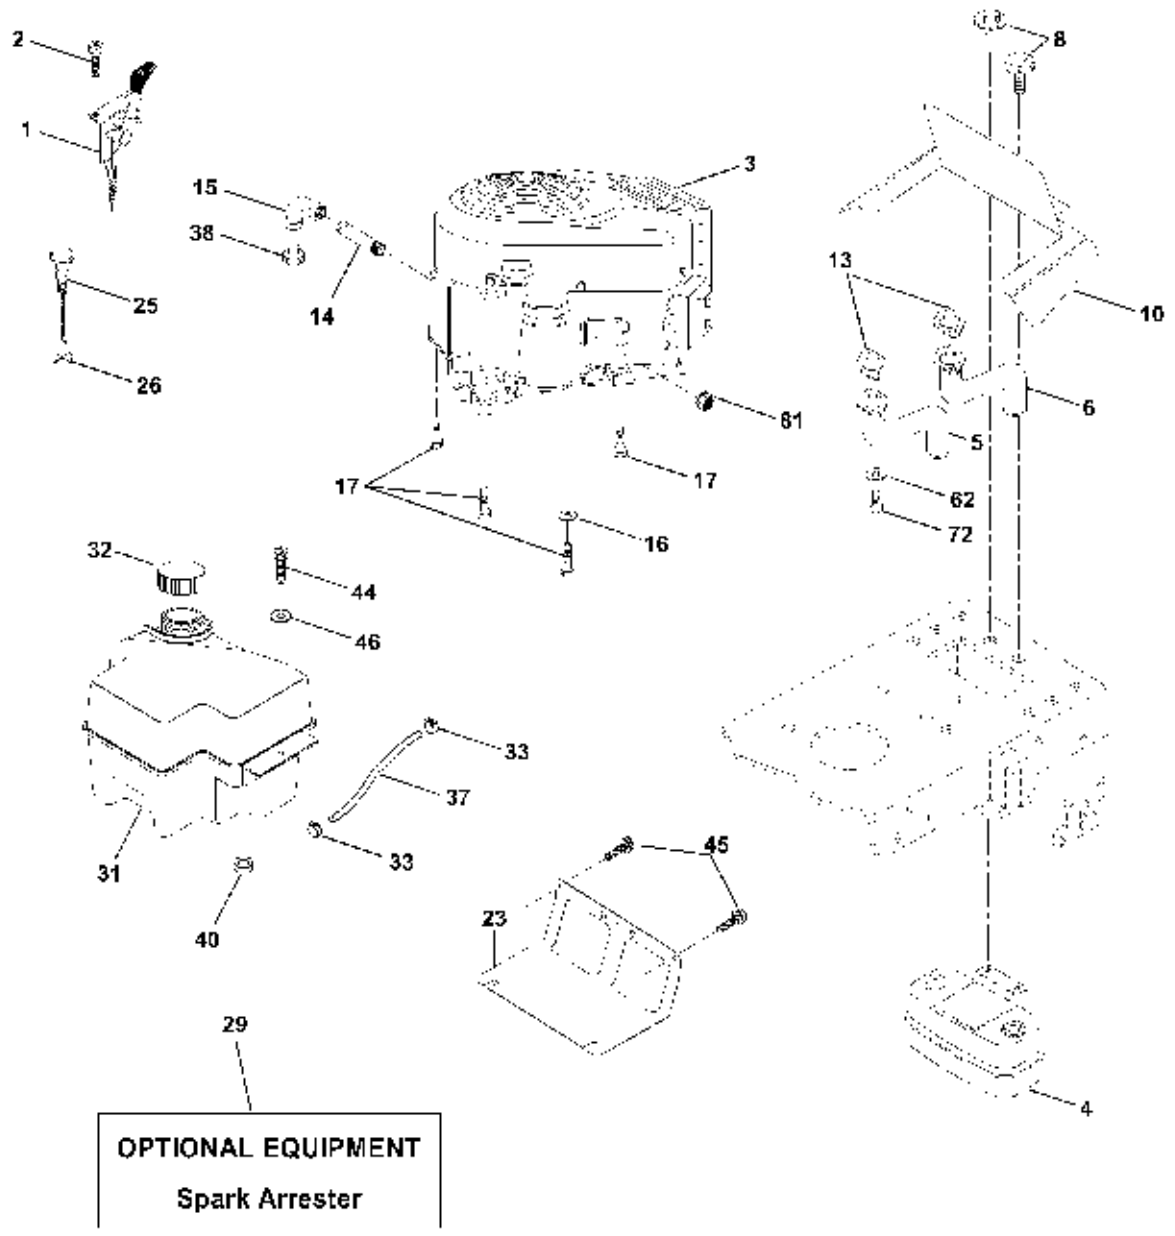

Ref #	Part Number	Qty.	Description
1	148875		Control, Throttle
2	17720410		Screw Hex Thd Cut 1/4-20 x 5/8
3			Engine Briggs Model 407777
4	149723		Muffler, Asm. Twin Lo-Tone
5	160589		Pipe Exhaust Intek 20 RH
6	159955		Pipe Exhaust Intek 20 LH
8	150176		Bolt 5/16-18 UNC x 3/4
10	162797		Shield Browing B&S Intek II
13	165391		Muffler Gasket
14	13280336		Nipple, Pipe
15	13200300		Elbow, Standard 90°, 3/8-18 NPT
16	11050600		Washer, Lock Ext tooth 3/8
17	17490624		Screw Thdrol 3/8-16 x 1-1/2
23	169837		Shield, Browning/Debris Guard
25	145996		Control Choke
26	73920600		Nut Keps 3/8-24 UNF
29	137180		Arrester, Spark
31	161911		Tank, Fuel
32	140527		Cap Gauge, Fuel
33	123487X		Clamp, Hose Blk
37	137040		Line, Fuel 7.5
38			Plug, Oil Drain
40	124028X		Bushing Snap Nyl Blk Fuel Line
44	17670412		Screw Hex Wsh Thdrol 1/4-20 x 3/4
45	17000612		Screw Hex Wsh Thdrol 3/8-16 x 3/4
46	19091416		Washer 9/32 x 7/8 x 16 Ga.
62	10040500		Washer Lock Hvy Hlcl Spr 5/16
72	71070512		Screw Hex Hd Cap 5/16-18 x 3/4
81	73510400		Nut Keps Hex 1/4-20 Unc