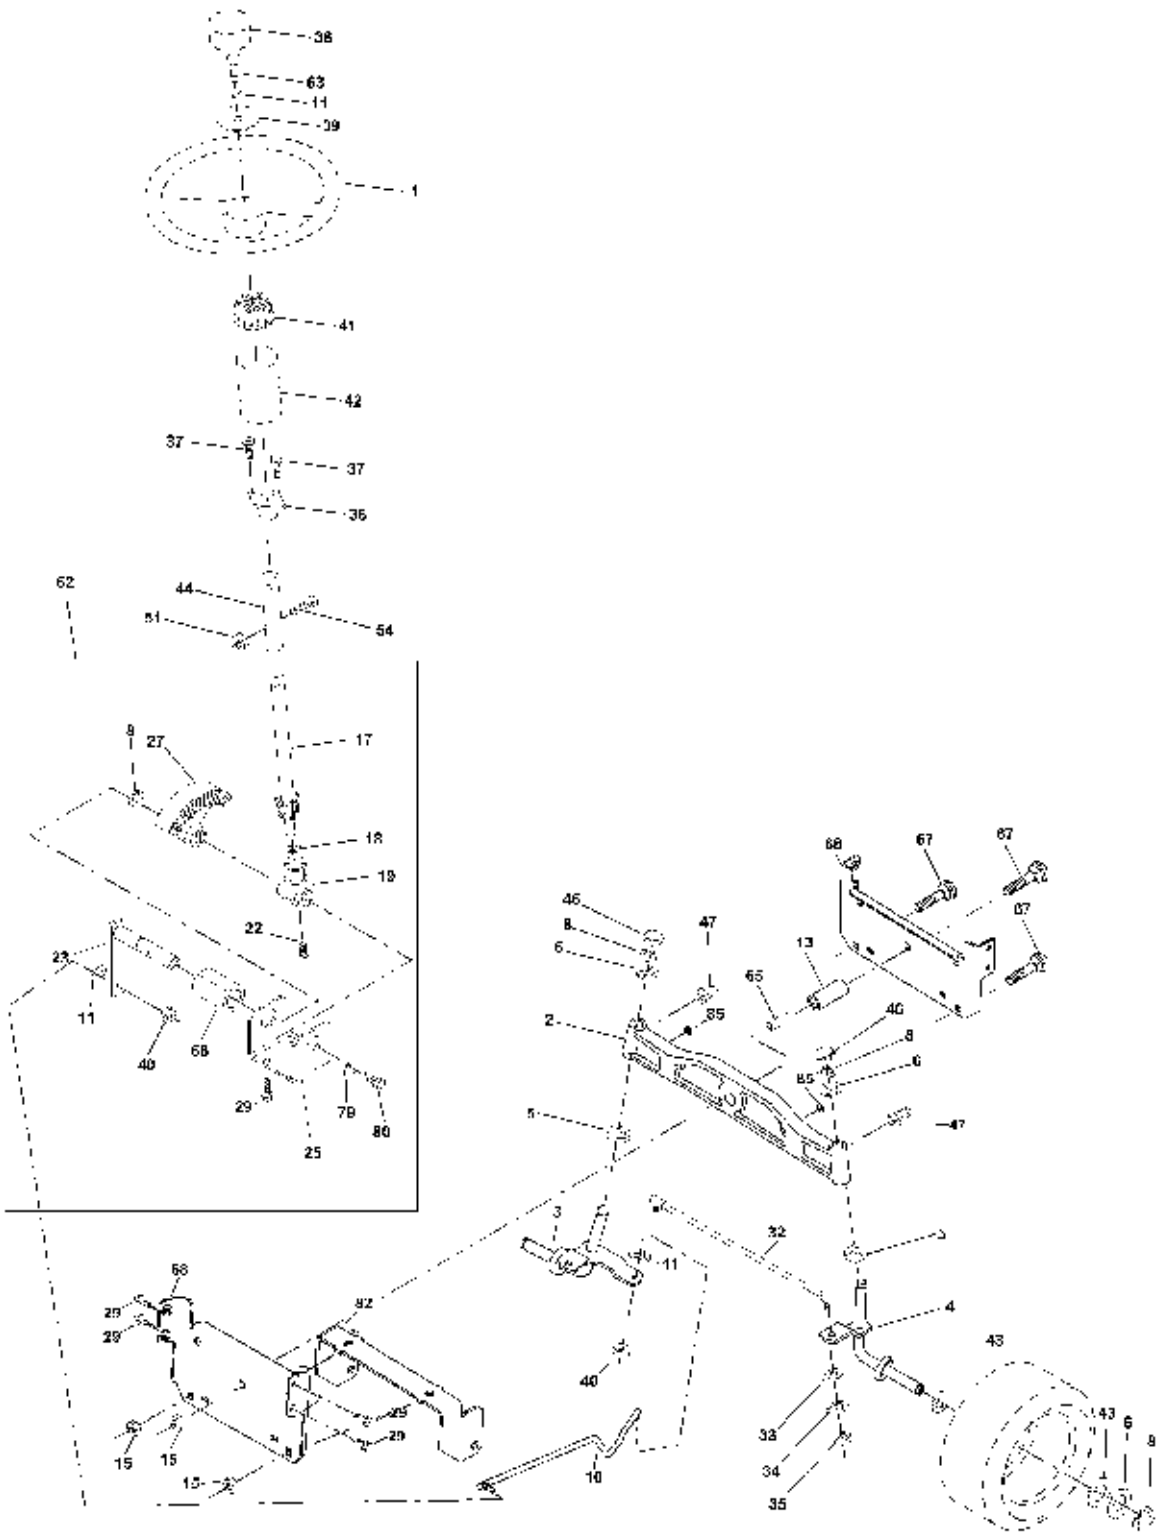

Ref #	Part Number	Qty.	Description
1	159944X428		Wheel Steering
2	165854		Axle Asm Cast Iron LT
3	169840		Spindle Asm LH
4	169839		Spindle Asm RH
5	6266H		Bearing Race Thrust Harden
6	121748X		Washer 25/32 X 1-5/8 X 16 Ga
8	12000029		Ring Klip #t5304-75
10	169832		Link Drag
11	10040600		Washer Lock Hvy Hlcl Spr 3/8
13	136518		Spacer Brg Axle Front
15	145212		Nut Hex Flange Lock
17	156546		Shaft Asm Strg
18	57079		Washer Thrust 515x 750x 033
19	160395		Support Shaft
22	165857		Screw Hex Wsh Hd Torx
23	165851		Shaft Asm Pittman
25	154406		Bracket Steering
27	136874		Gear Sector
29	17060612		Screw 3/8-16 x .75
32	171888		Rod Tie
33	19111216		Washer 11/32 x 3/4 x 16 Ga
34	10040500		Washer Lock Hvy Hlcl Spr 5/16
35	73540500		Crownlock Nut 5/16-24 Unf
36	155099		Bushing Strg
37	152927		Screw
38	159946X428		Insert Cap Strg Wh
39	74760644		Washer 13/32 X 1-1/2 X 11 Ga
40	7810H		Lock nut
41	159945		Adaptor Wheel Strg
42	145054X428		Boot Steering Dash
43	121749X		Washer 25/32 X 1 1/4 X 16 Ga
44	153720		Extension Steering Shaft LR/LT
46	121232X		Cap Spindle Fr Top Blk
47	6855M		Fitting Grease
51	73800500		Nut Lock Hex w/Ins 5/16-18
54	74780520		Bolt Fin Hex 5/16-18 Unc x 1-1/4
62	167902		Kit, Steering Assembly Svc
63	74780616		Bolt Fin Hex 3/8-16unc x 1 Gr. 5
65	160367		Spacer Brace Axle
66	154404		Bearing Arm Pittman
67	72140618		Bolt Rdhd Sq 3/8-16 Unc x 2-3/4
68	169827		Axle, Brace
79	19132012		Washer 13/32 x 1-1/4 x 12 Ga.
80	74950612		Bolt Hex Nylon 3/8-16 x 3/4
82	169835		Bracket Susp Chassis Front
85	133835		Fastner Christmas Tree