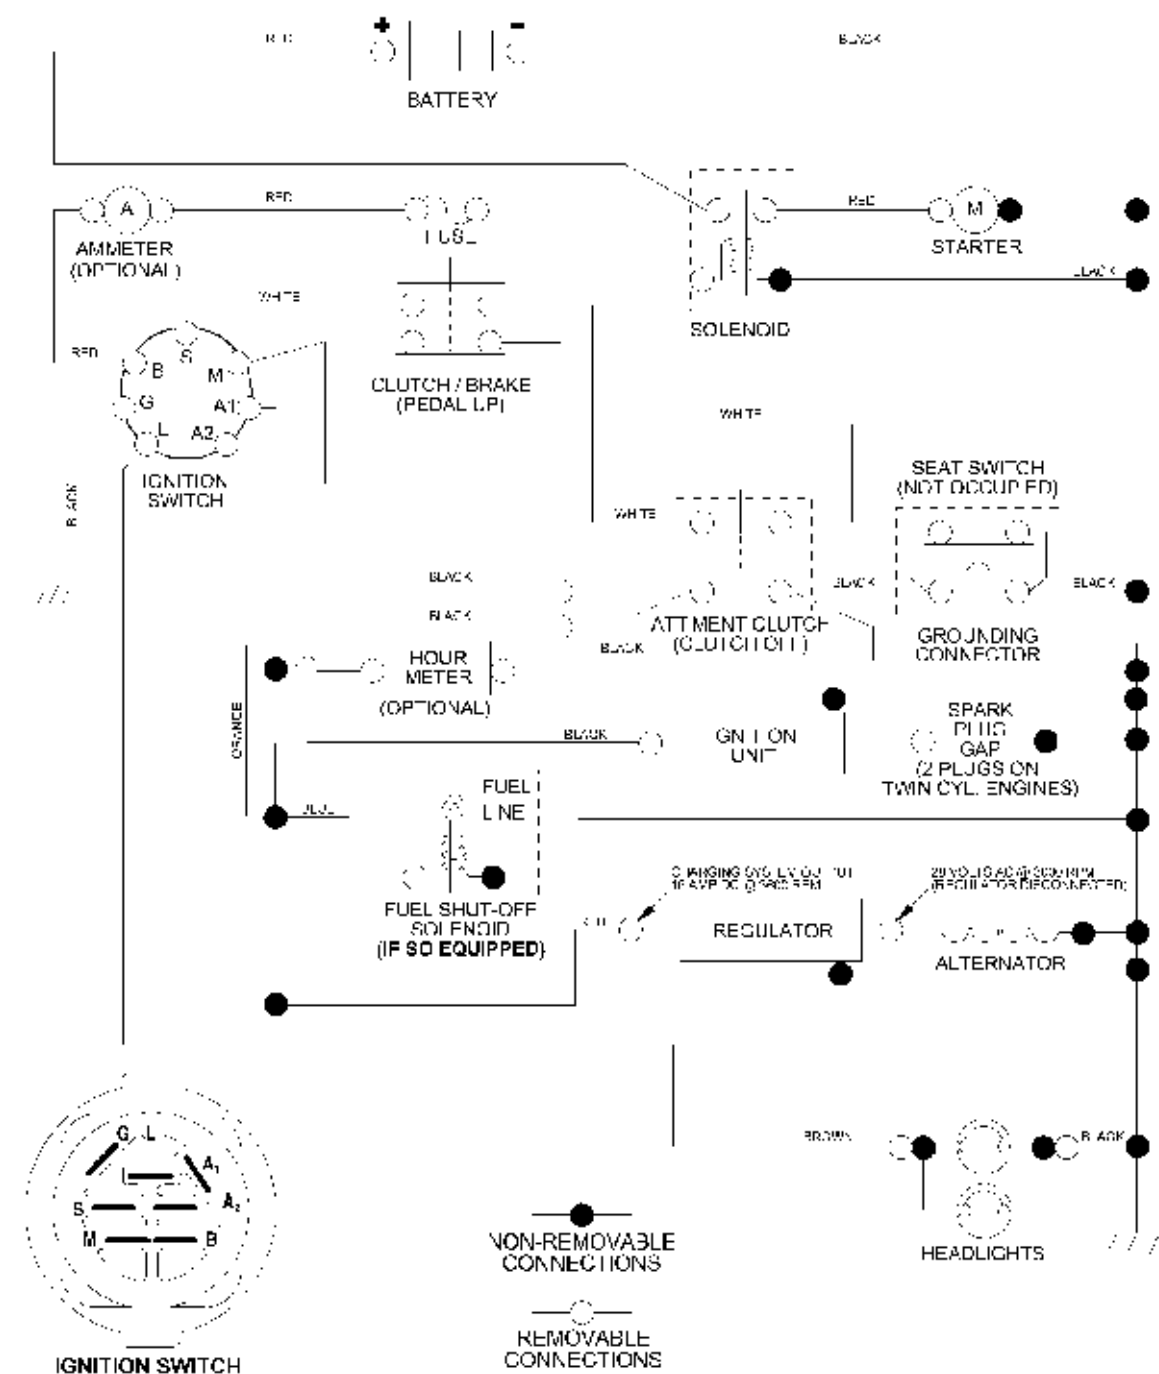

Ref #	Part Number	Qty.	Description
1	159460		Wire Asm Inner/Sprg W/plunger LT
2	159471		Shaft Asm Lift RH w/Inf
3	105767X		Pin Groove 1 500 Zinc
4	12000002		E Ring #5133-62
5	19211621		Washer 21/32 X 1 X 21 Ga
6	120183X		Bearing Nylon Blk 629 Id
7	125631X		Grip Handle
8	170770		Button Plunger
11	139865		Link Lift LH Fixed Length
12	139866		Link Lift RH Fixed Length
13	4939M		Retainer Spring
15	173288		Link Front
16	73350800		Nut Jam Hex 1/2-13 Unc
17	130171		Trunnion Blk Zinc
18	73800800		Nut Lock W/Wsh 1/2-13 Unc
19	139868		Arm Suspension Rear
20	163552		Retainer Spring
23	110807X		Nut Special
24	19131016		Washer 13/32 X 5/8 X 16 Ga
25	2876H		Spring 2-1/8"
26	169484		Retainer Clip
27	126971X		Rod Adj Lift Zinc 7.49 Wrk Lg
28	73350600		Nut Hex Jam 3/8-16 Unc
29	138057		Knob Inf 3/8-16 Unc Blk W/sym
30	150233		Trunnion Infin Height
31	140302		Bearing Pvt Lift Spherical
32	73540600		Nut Crownlock 3/8 - 24
36	155097		Pointer Height Indicator
37	123935X		Plug Hole Blk 1.485/1.515 Dia.
38	17060516		Screw 5/16-18 x 1
40	19112410		Washer 11/32 x 1-1/2 10 Ga.
41	155098		Indicator Height STLT
49	145212		Nut Hex Flange Lock
50	110452X		Nut PUsh Phos & Oi