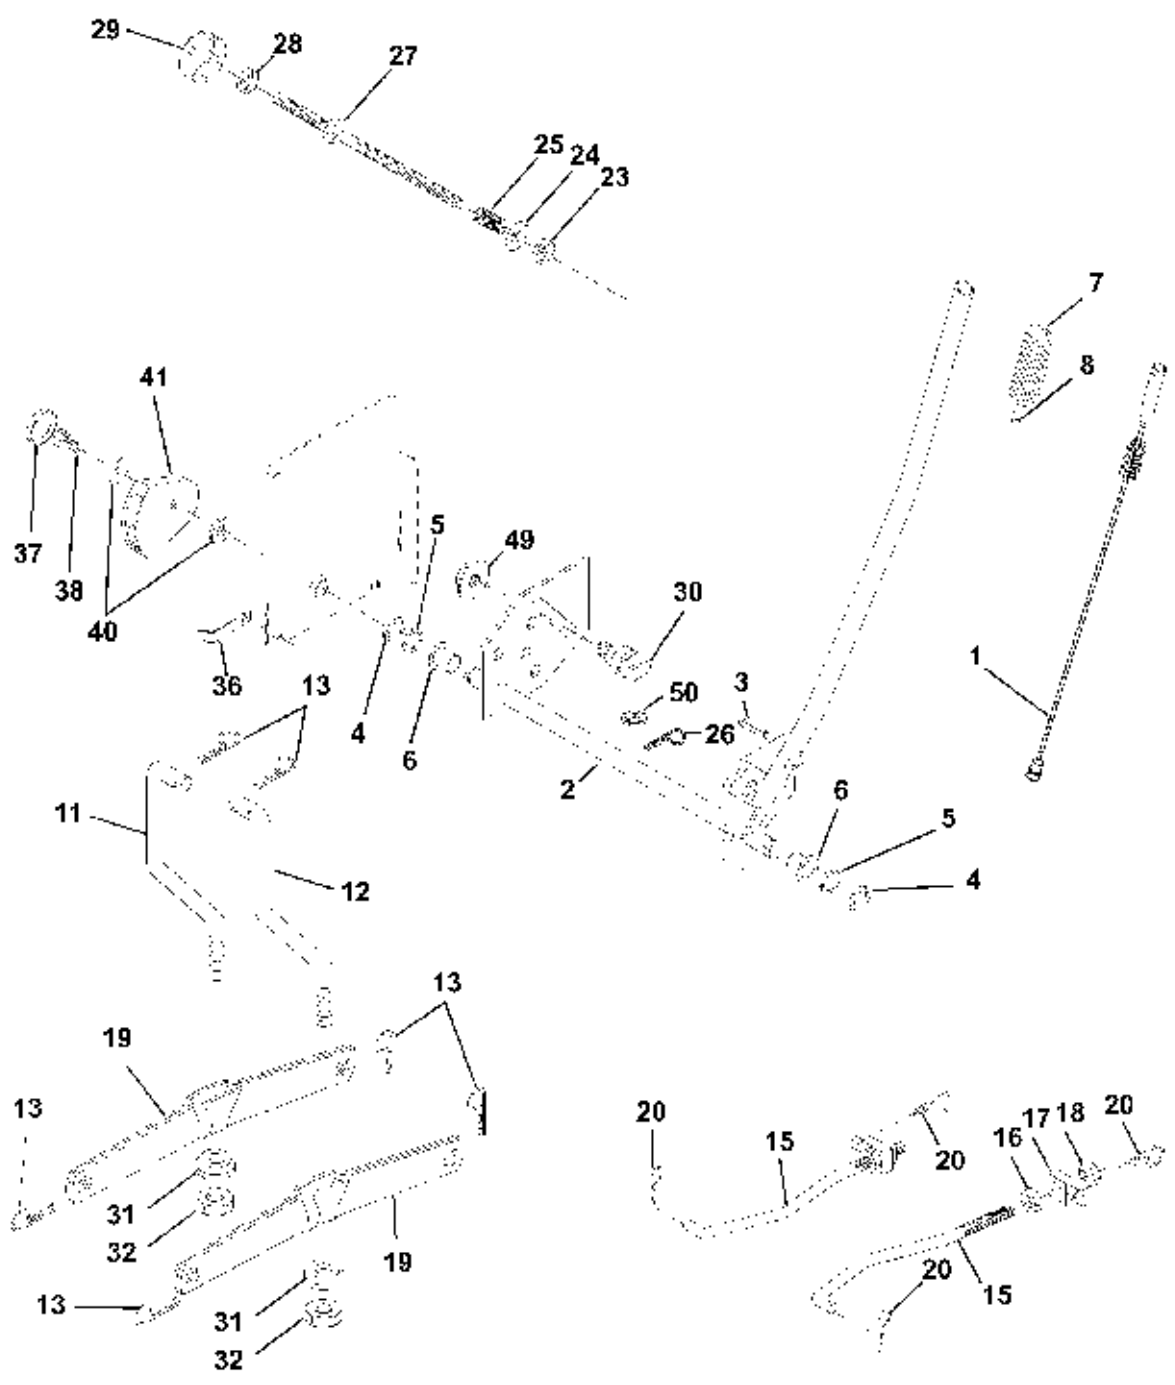

Ref #	Part Number	Qty.	Description
1	159460		Wire Asm Inner/Sprg W/plunger LT
2	159471		Shaft Asm Lift RH w/Inf
3	105767X		Pin Groove 1 500 Zinc
4	12000002		E Ring #5133-62
5	19211621		Washer 21/32 X 1 X 21 Ga
6	120183X		Bearing Nylon Blk 629 Id
7	125631X		Grip Handle
8	170770		Button Plunger
11	139865		Link Lift LH Fixed Length
12	139866		Link Lift RH Fixed Length
13	4939M		Retainer Spring
15	173288		Link Front
16	73350800		Nut Jam Hex 1/2-13 Unc
17	130171		Trunnion Blk Zinc
18	73800800		Nut Lock W/Wsh 1/2-13 Unc
19	139868		Arm Suspension Rear
20	163552		Retainer Spring
23	110807X		Nut Special
24	19131016		Washer 13/32 X 5/8 X 16 Ga
25	2876H		Spring 2-1/8"
26	169484		Retainer Clip
27	126971X		Rod Adj Lift Zinc 7.49 Wrk Lg
28	73350600		Nut Hex Jam 3/8-16 Unc
29	138057		Knob Inf 3/8-16 Unc Blk W/sym
30	150233		Trunnion Infin Height
31	140302		Bearing Pvt Lift Spherical
32	73540600		Nut Crownlock 3/8 - 24
36	155097		Pointer Height Indicator
37	123935X		Plug Hole Blk 1.485/1.515 Dia.
38	17060516		Screw 5/16-18 x 1
40	19112410		Washer 11/32 x 1-1/2 10 Ga.
41	155098		Indicator Height STLT
49	145212		Nut Hex Flange Lock
50	110452X		Nut PUsh Phos & Oi