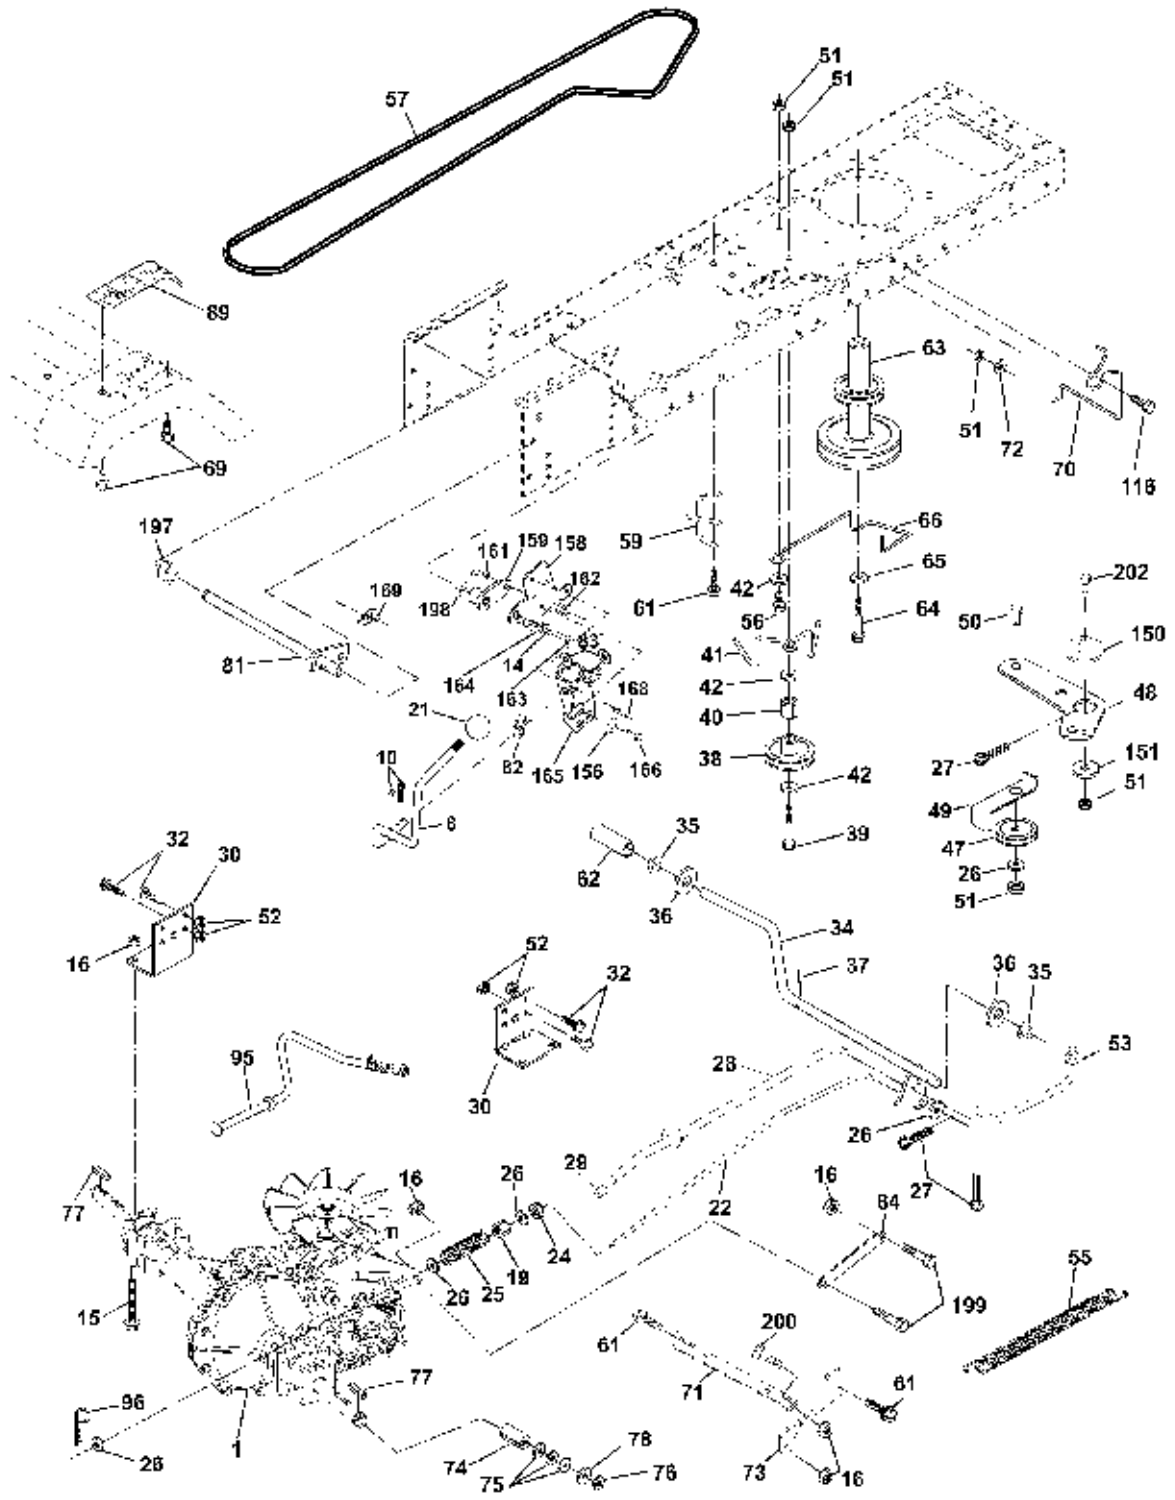

Ref #	Part Number	Qty.	Description
1			Transaxle Hydro Gear 314-0510
8	165619		Rod Shift Hydro LT
10	76020416		Pin Cotter 1/8 x 1 CAD
14	10040400		Washer Lock Hvy Helical
15	74490544		Bolt, Hex FLGHD 5/16-18 Gr. 5
16	73800500		Nut Lock Hex W/Ins 5/16-18 Unc P
19	73800600		Nut Lock Hex W/Wsh 3/8-16 Unc
21	140845		Knob, Round 1/2-13
22	169498		Rod, Brake Hydro
24	73350600		Nut
25	106888X		Spring, Brake Rod
26	19131316		Washer
27	76020412		Pin Cotter 1/8 x 3/4 CAD.
28	145204		Rod, Parking Brake
29	71673		Cap, Parking Brake
30	169592		Bracket, Transaxle
32	74760512		Bolt Hex Hd 5/16-18 Unc x 3/4
34	155071		Shaft, Foot Pedal
35	120183X		Bearing, Nylon
36	19211616		Washer
37	1572H		Pin, Roll
38	131494		Pulley, Idler, Flat
39	74760644		Bolt
40	4470J		Spacer, Split
41	165838		Keeper, Belt Idler
42	19131312		Washer 13/32 x 13/16 x 12 Gauge
47	127783		Pulley, Idler, V-Groove
48	154407		Bellcrank Clutch Grnd Drv STL
49	123205X		Retainer, Belt
50	74760624		Bolt
51	73680600		Nut Crownlock 3/8-16 UNC
52	73680500		Nut Crownlock 5/16-18 UNC
53	105710X		Link, Clutch
55	105709X		Spring, Return, Clutch
56	74760620		Bolt Fin Hex 3/8-16 UNC x 1-1/4
57	140294		V-Belt, Ground Drive
59	169691		Keeper, Center Span
61	17060612		Screw Thdrol. 3/8-16 x .75
62	8883R		Cover, Pedal
63	140186		Pulley, Engine
64	71170764		Bolt, Hex
65	10040700		Washer
66	154778		Keeper Belt Engine
69	142432		Screw
70	134683		Guide Belt
71	169183		Strap Torque Lh Hydro
72	19132012		Washer 13/32 x 1-1/4 x 12 Gauge
73	169182		Strap Torque Rh Hydro
74	169496		Spacer, Axle
75	121749X		Washer 25/32 x 1-1/4 x 16 Gauge
76	12000001		E-Ring
77	123583X		Key, Square
78	121748X		Washer 25/32 x 1-5/8 x 16 Gauge
81	165596		Shaft Asm. Cross Hydro
82	123782X		Spring Torsion T/A
83	19171216		Washer 17/32 x 3/4 x 16 Ga.
84	169594		Link Transaxle
89	169373X428		Console, Hydro
95	170201		Control Asm Bypass Hydro
96	4497H		Retainer Spring 1" Zinc/Cad