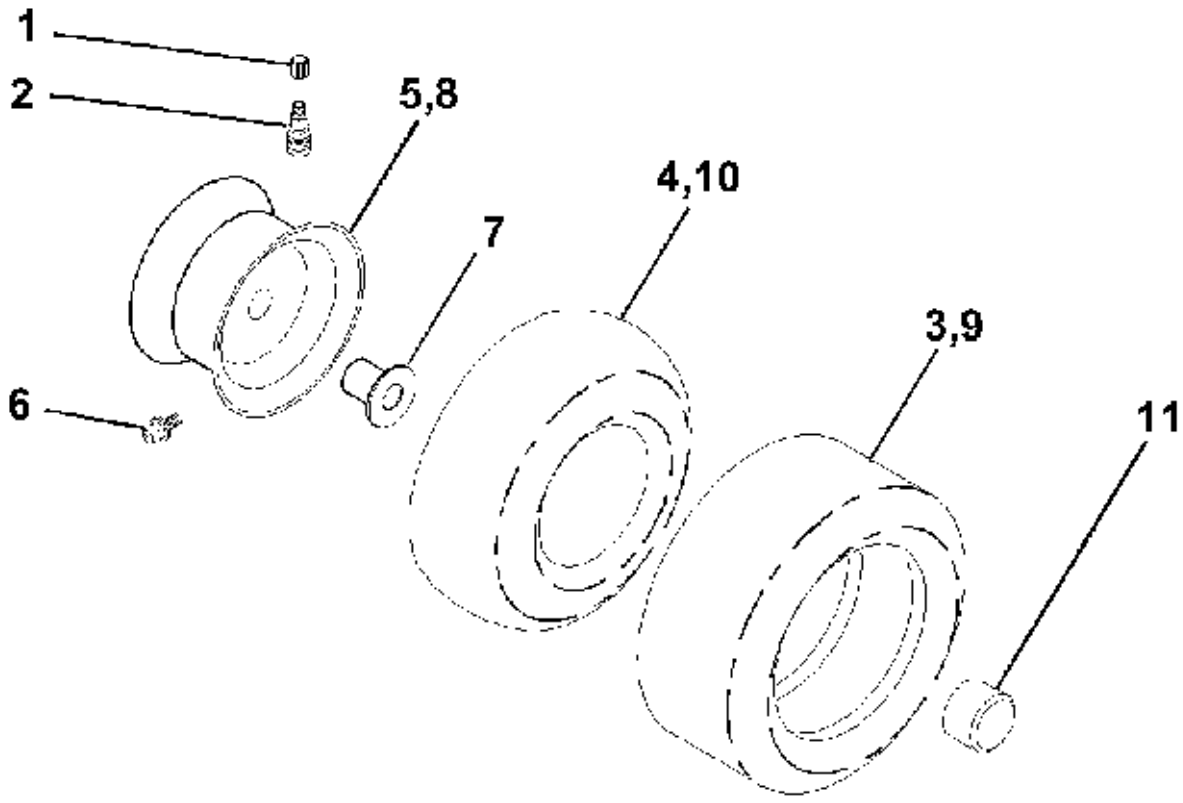

Ref #	Part Number	Qty.	Description
1	59192		Cap Valve Tire
2	65139		Stem Valve
3	170455		Tire F T 15 X 6 0 - 6 Service
4	59904		Tube Front
5	106732X421		Rim Asm 6" front Service
6	278H		Fitting Grease
7	9040H		Bearing Flange
8	106108X421		Rim Asm 8" rear Service
9	170456		Tire R T 20x10-8 Service
10	7152J		Tube Rear
11	104757X		Cap Axle Blk 1 50 X 1 00
	144334		Sealant, Tire (10 oz. Tube)