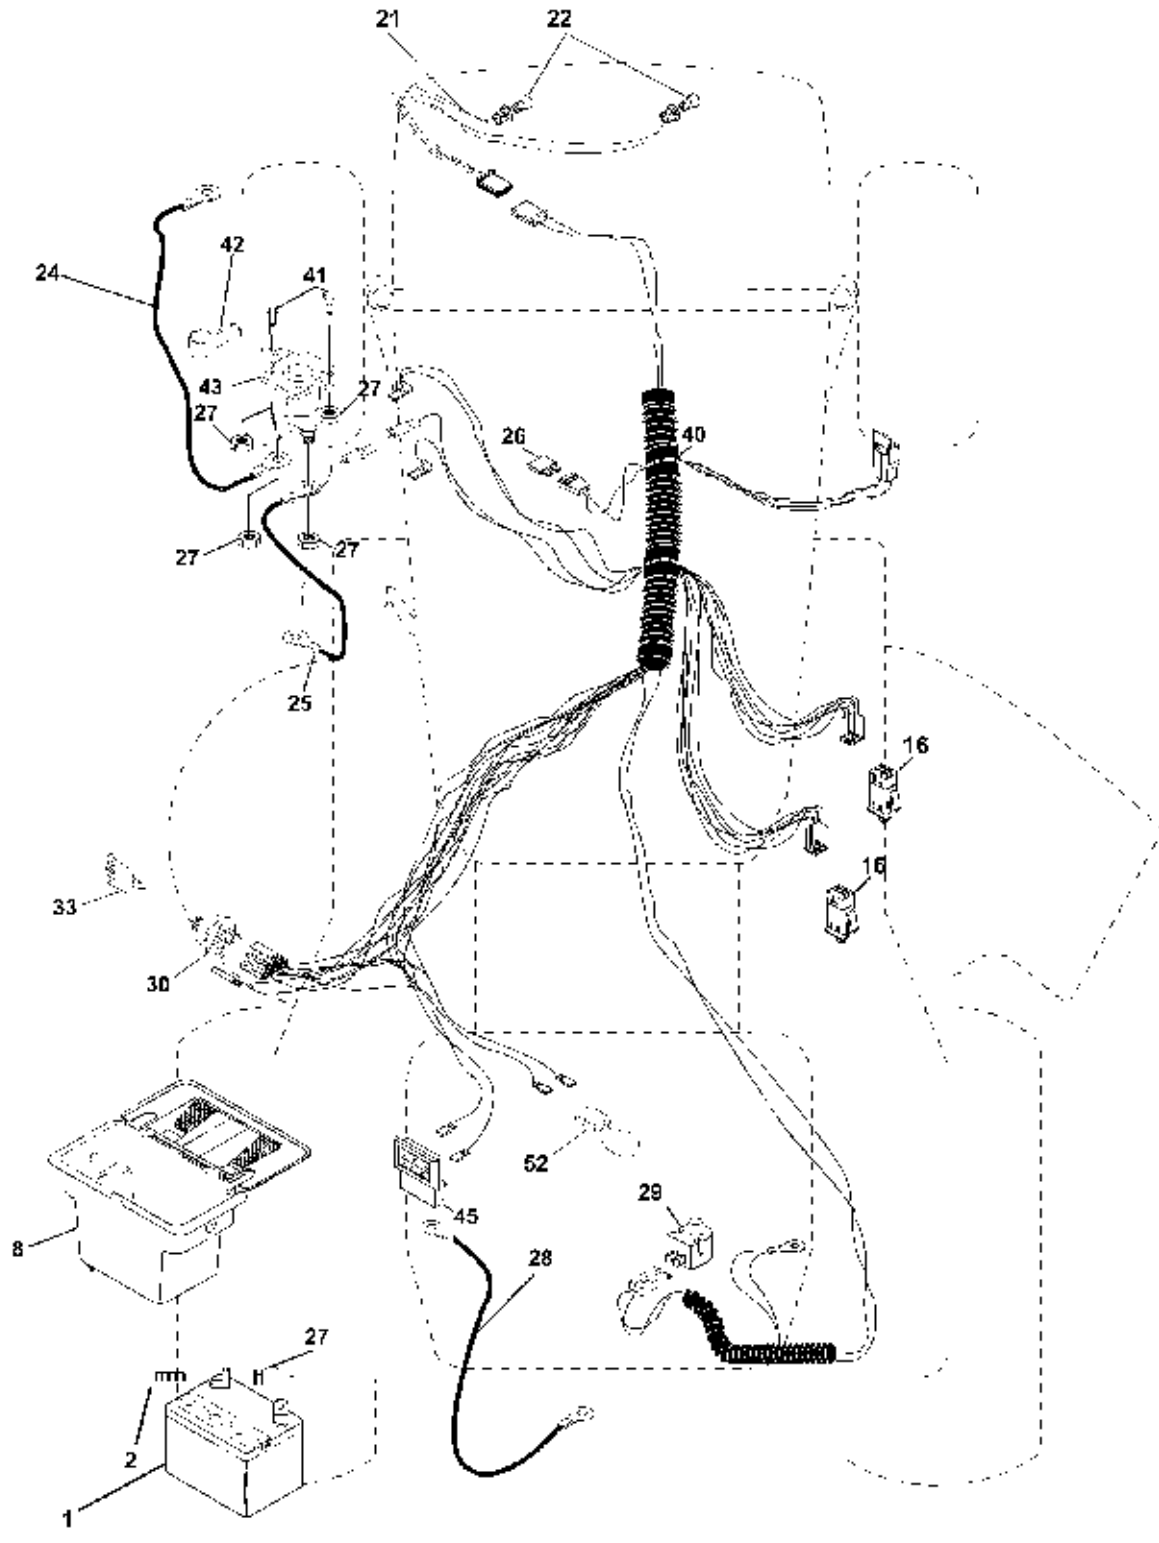

Ref #	Part Number	Qty.	Description
1	163465		Battery
2	74760412		Bolt Hex Hd 1/4-20unc X 3/4
8	156417		Case Battery Mech Hinge
16	153664		Switch Interlock Push-In
21	166181		Harness Socket Light
22	4152J		Bulb, Light # 1156
24	4799J		Cable Battery
25	146147		Cable Battery 6 Ga Red w/16 wire
26	166180		Fuse 15 Amp
27	73510400		Nut Keps Hex 1/4-20 Unc
28	4207J		Cable Ground 6ga 12 black
29	121305X		Switch Plunger Nc Gray
30	163968		Switch Ign
33	140401		Key Ign Molded Generic
40	170217		Harness Ign
41	71110408		Bolt Fin Hex 1/4-20uncx 1/2
42	131563		Cover Terminal Red
43	145673		Solenoid
45	122822X		Ammeter Rectangular
52	141940		Protection Loop