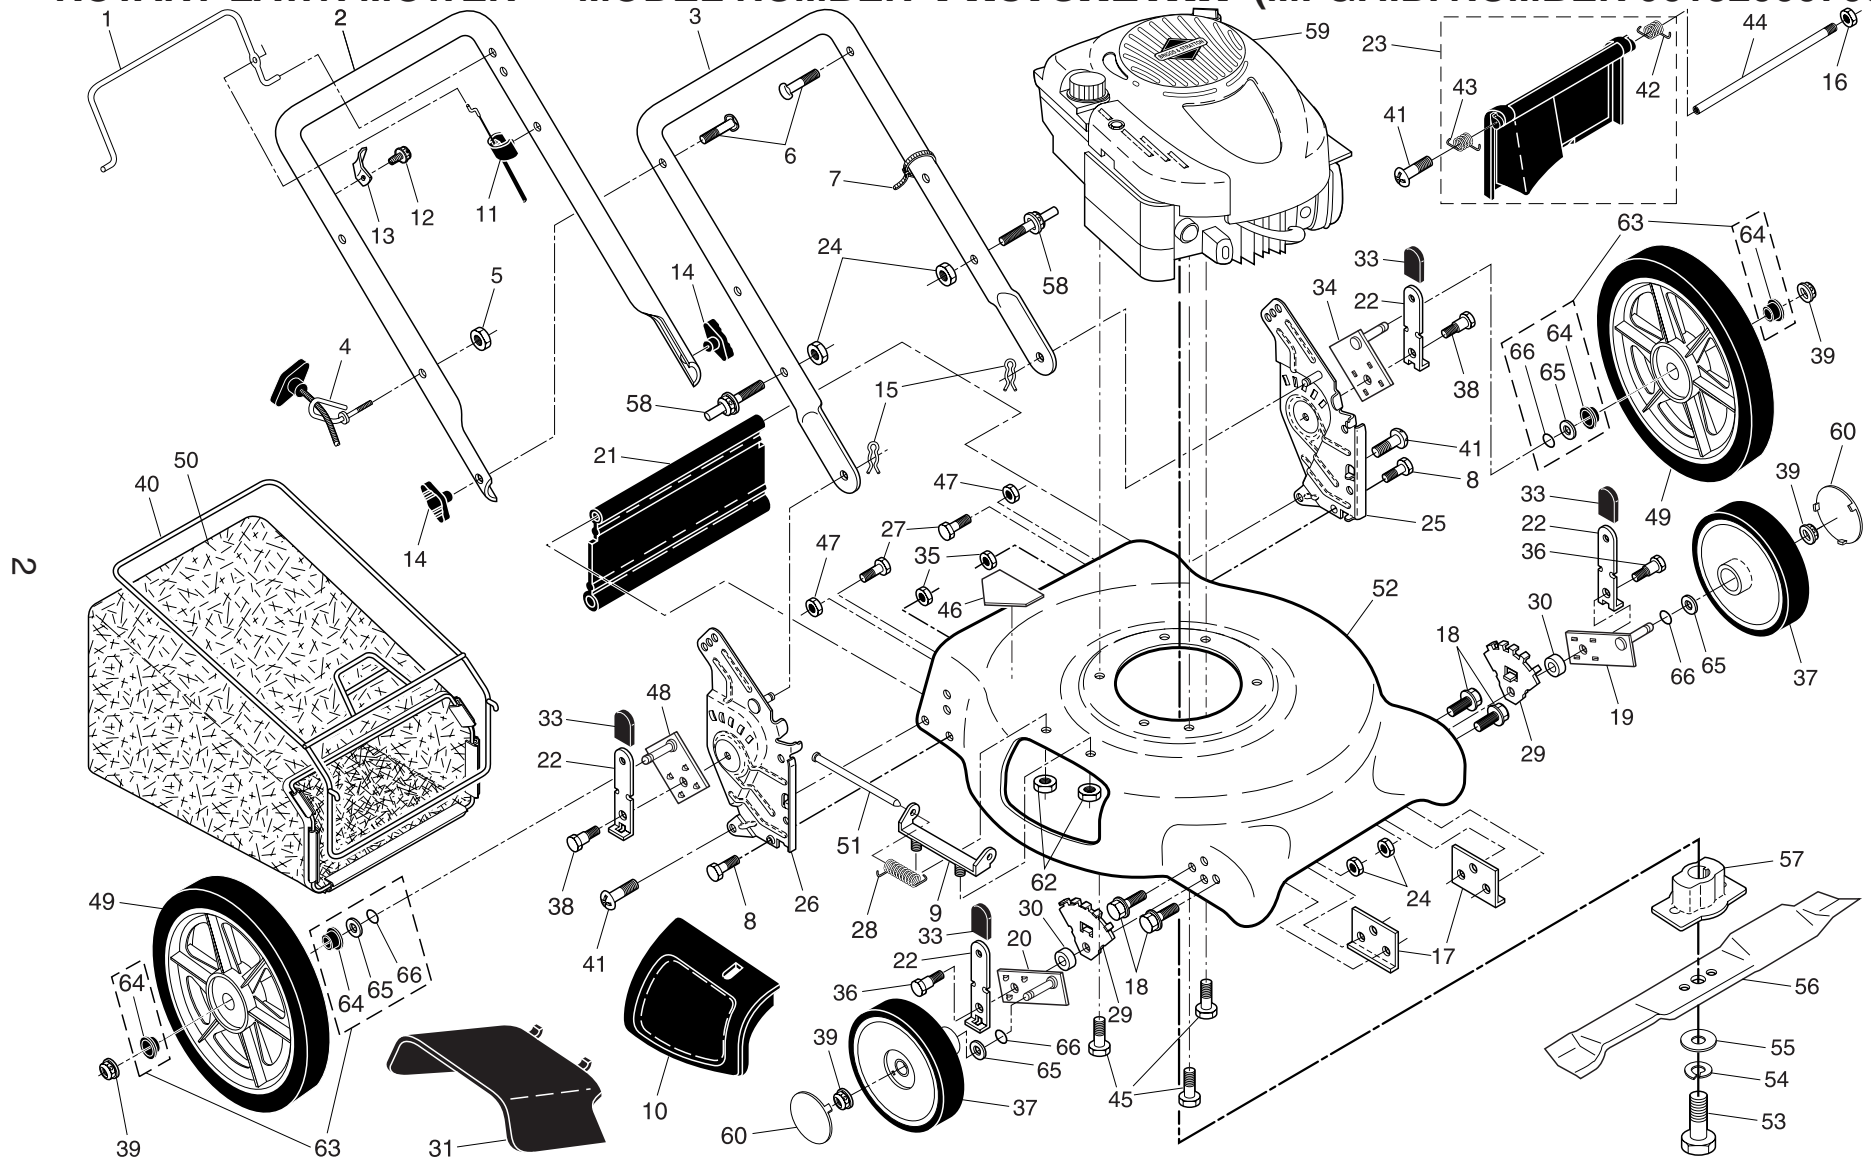

ROTARY LAWN MOWER -- MODEL NUMBER PR675N21RH (MFG. I.D. NUMBER 96132000700)

ROTARY LAWN MOWER - - MODEL NUMBER **PR675N21RH** (MFG. I.D. NUMBER 96132000700)

KEY NO.	PART NO.	DESCRIPTION	KEY NO.	PART NO.	DESCRIPTION
1	194176X428	Control Bar	39	83923	Flanged Locknut
2	194180X479	Upper Handle	40	188813	Frame, Grassbag
3	193664X479	Lower Handle	41	88652	Hinge Screw
4	179585	Rope Guide	42	165766	Spring, Rear Door, LH
5	132004	Locknut, Hex 1/4-20	43	165767	Spring, Rear Door, RH
6	191574	Handle Bolt	44	185819	Rod, Stiffener
7	66426	Wire Tie	45	150406	Hex Head Thread Rolling Screw 3/8-16 x 1
8	74780512	Hex Bolt 5/16-18 x 3/4	46	141846	Danger Decal
9	154132	Mounting Bracket, Mulcher Door	47	73800500	Nut, Hex
10	165754	Mulcher Door	48	180410X004	Axle Arm Assembly, Rear, RH
11	168446	Engine Zone Control Cable	49	181383	Wheel & Tire Assembly, Rear, 14"
12	750634	Hex Washer Head Screw #10-24 x 1/2	50	194759	Grassbag
13	86899X004	Up-Stop Bracket	51	147286	Rod, Hinge
14	189713X428	Handle Knob	52	191558	Kit, Lawn Mower Housing (Includes Key Numbers 17, 18 and 46)
15	51793	Hairpin Cotter			Hex Head Screw, Grade 8, 3/8-24 x 1-3/8
16	751152	Nut, Hex	53	851084	Helical Lockwasher
17	165946X479	Support Bracket	54	850263	Hardened Washer
18	17600406	Screw	55	851074	21" Blade
19	186577X004	Axle Arm Assembly, Front, LH	56	189028	Blade Adapter
20	186578X004	Axle Arm Assembly, Front, RH	57	184590	Adjustment Bolt
21	189008	Rear Skirt	58	188821	Engine, Briggs & Stratton, Model Number 125K02 (For engine service and replacement parts, call Briggs & Stratton at 1-800-233-3723)
22	168360X004	Selector Spring	59	- - -	Hubcap, Front Wheel
23	186612	Kit, Rear Door (Includes Springs)			Nut, Hex
24	73930500	Locknut, Hex 5/16-18	60	77400	Kit, Bushing, High Wheel
25	186212X479	Handle Bracket Assembly, LH	62	73800400	Bushing, Nylon, Black
26	186213X479	Handle Bracket Assembly, RH	63	193498	Washer, Flat 3/8
27	851856	Screw 1/4-20 x 3/8	64	193028X428	O-Ring
28	152124	Spring, Hinge Rod	65	88348	Warning Decal (not shown)
29	160835X007	Wheel Adjusting Bracket, Front	66	188152	Operator's Manual, English
30	183901	Spacer	--	161058	Operator's Manual, French
31	165760	Deflector, Discharge	--	193734	Repair Parts Manual, English / French
33	170143	Selector Knob	--	195086	
34	180409X004	Axle Arm Assembly, LR			
35	166785	Locknut, Hex 5/16-18			
36	160828	Shoulder Bolt 5/16-18			
37	170262	Wheel & Tire Assembly, Front			
38	164362	Shoulder Bolt			

NOTE: All component dimensions given in U.S. inches.
1 inch = 25.4 mm

IMPORTANT: Use only Original Equipment Manufacturer (O.E.M.) replacement parts. Failure to do so could be hazardous, damage your lawn mower and void your warranty.