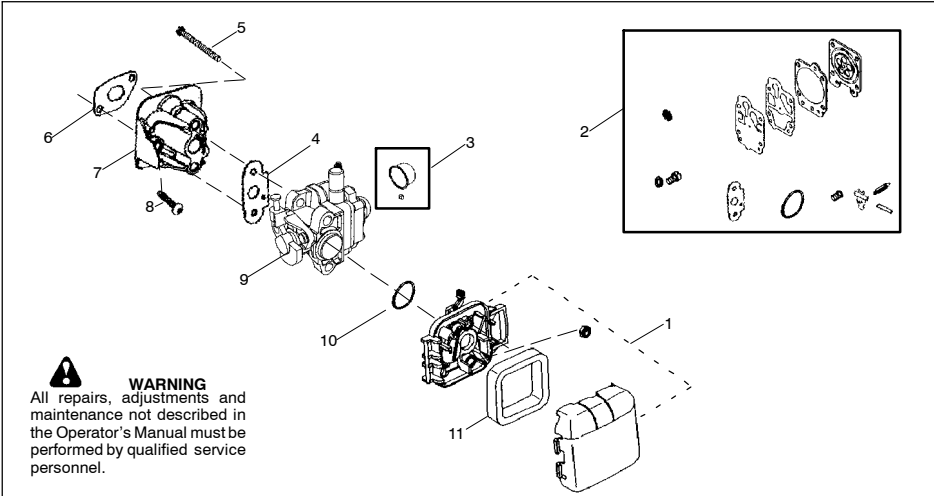

# REPAIR PARTS

SEARS TRIMMER MODEL 358.796121

ENGINE PARTS 

Ref.	Part No.	Description	Ref.	Part No.	Description
1.	696924	Cover-Air Cleaner	13.	696872	Insulator
2.	697008	Kit-Carburetor Overhaul	14.	696919	Assy-Fuel Tank (Incl. 12,13,15,16)
3.	696989	Primer-Carburetor	15.	696921	Cap-Fuel Tank
4.	696868	Gasket-Intake	16.	699876	Sleeve-Fuel Line
5.	696894	Screw-Carburetor			
6.	696867	Gasket-Intake			
7.	696870	Spacer-Carburetor			
8.	696893	Screw-Carburetor Adapter			
9.	696949	Carburetor			
10.	699942	Seal O-ring (Carburetor)			
11.	696923	Filter-Air Cleaner Foam			
12.	696922	Shield-Heat			