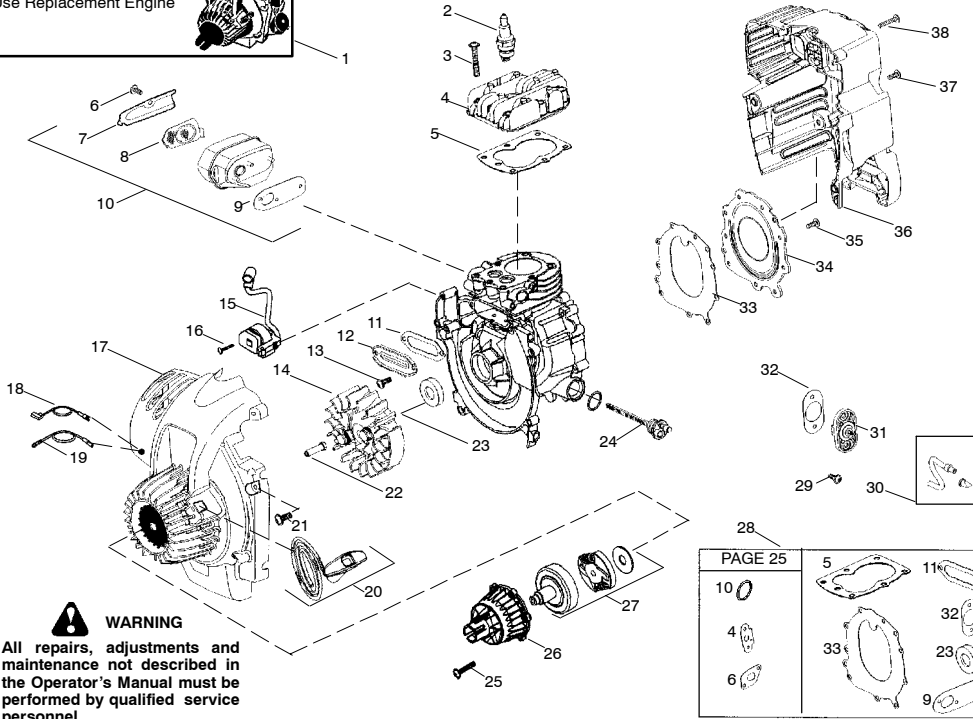

REPAIR PARTS

SEARS TRIMMER MODEL 358.796121

ENGINE PARTS

Note:
Cylinder and Internal
Components are
NOT SERVICEABLE.
Use Replacement Engine

WARNING

All repairs, adjustments and maintenance not described in the Operator's Manual must be performed by qualified service personnel.