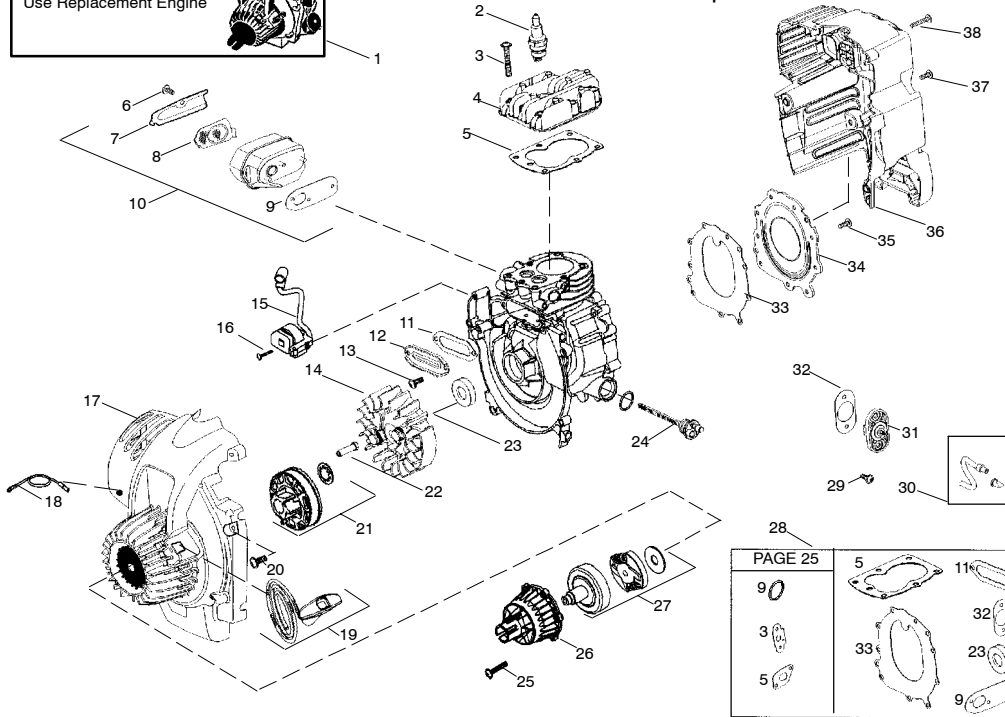

REPAIR PARTS

Briggs Engine MODEL 021132-0599E1
Note:
Cylinder and Internal Components are **NOT SERVICEABLE**.
Use Replacement Engine

SEARS TRIMMER MODEL 358.796160

ENGINE PARTS

WARNING

All repairs, adjustments and maintenance not described in the Operator's Manual must be performed by qualified service personnel.

Ref.	Part No.	Description	Ref.	Part No.	Description	Part No.	Description
1.	---	Briggs Engine Model 021132-0599E1	18.	699874	Assembly-Wire	Not Shown	
2.	696876	Spark Plug	19.	699944	Grip-Starter Rope(Incl. Rope)		
3.	696891	Screw-Cyl. Head	20.	698031	Screw-Blower Hsg.		
4.	696848	Head-Cylinder	21.	791499	Assy-Pulley/Spring	275064	Manual-Owner's(B&S)
5.	696865	Gasket-Cyl. Head	22.	696928	Nut-Flywheel	275072	Manual-Repair(B&S)
6.	697040	Screw-Muffler Defl.	23.	696879	Seal-Oil	699969	Cup-Oil Fill(B&S)
7.	697039	Deflector-Muffler (Incl. #6)	24.	696930	Dipstick (Incl. o-ring)	19538	Puller-Flywheel(B&S)
8.	697038	Arrestor-Spark	25.	696895	Screw (Starter Clutch)		
9.	697035	Gasket-Exhaust	26.	699888	Cover-Clutch		
10.	696874	Assy-Muffler (Incl. # 6,7,8,9)	27.	699871	Clutch-Starter		
11.	696931	Gasket-Breather	28.	697010	Kit-Engine Gasket Set		
12.	696849	Cover-Valve	29.	698031	Screw-Cam Gear Cover		
13.	696889	Screw-Valve Cover	30.	696871	Tube-Breather		
14.	696885	Assy-Flywheel	31.	696967	Cover-Cam Gear		
15.	696877	Armature-Magneto	32.	696929	Gasket-Cam Gear Cover		
16.	696891	Screw-Magneto	33.	696866	Gasket-Crankcase		
17.	698050	Blower Hsg./Rewind (Incl. 19,21)	34.	696950	Cover-Crankcase(Incl. 33)		
			35.	696889	Screw-Crankcase Cover		
			36.	696936	Shield-Cylinder		
			37.	696889	Screw-Cyl. Shield		
			38.	696895	Screw-Cyl. Shield(A)