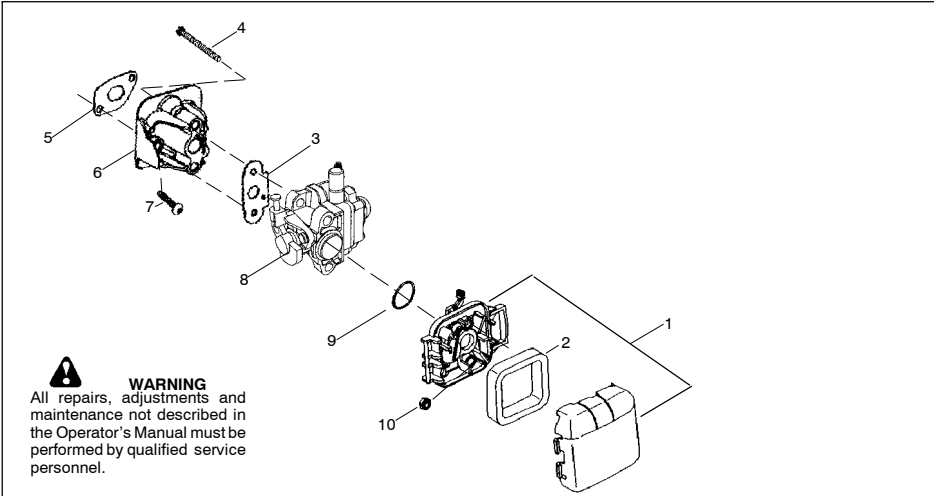

# REPAIR PARTS

SEARS TRIMMER MODEL 358.796160

ENGINE PARTS 

Ref.	Part No.	Description	Ref.	Part No.	Description
1.	790567	Cleaner-Air	13.	696919	Assy-Fuel Tank (Incl. 11,12,14,15)
2.	696923	Filter-Air Cleaner Foam	14.	696921	Cap-Fuel Tank
3.	696868	Gasket-Intake	15.	699876	Sleeve-Fuel Line
4.	696894	Screw-Carburetor			
5.	696867	Gasket-Intake			
6.	696870	Spacer-Carburetor			
7.	696893	Screw-Carburetor Adapter			
8.	696949	Carburetor			
9.	699942	Seal O-ring (Carburetor)			
10.	690800	Nut-Carburetor			
11.	696922	Gasket-Fuel Tank			
12.	696872	Insulator			