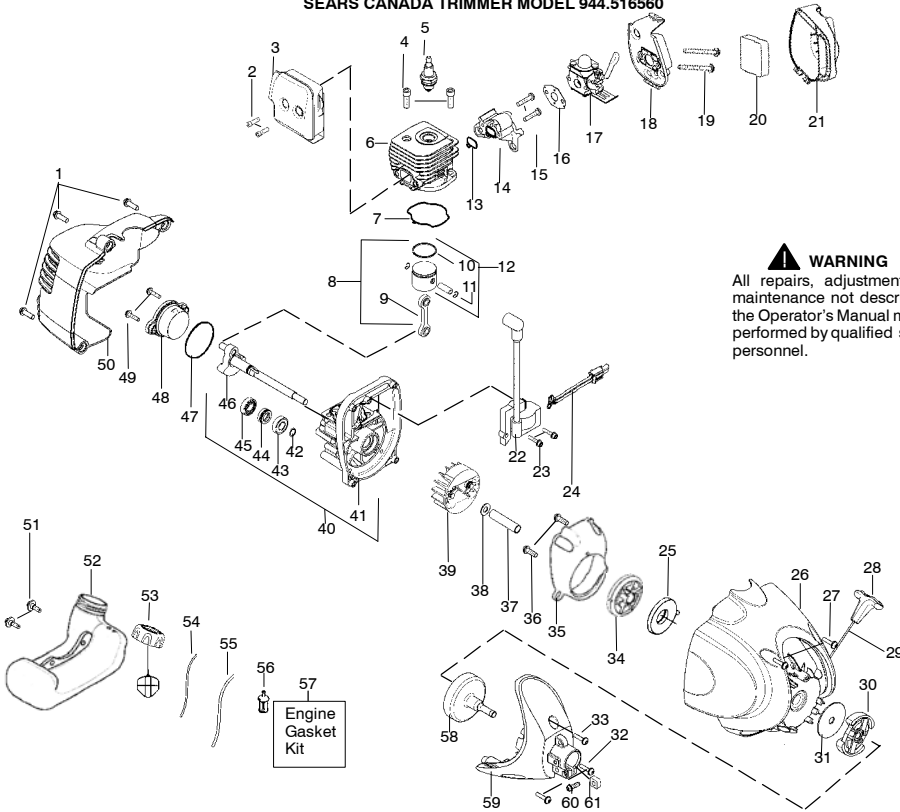

REPAIR PARTS

same as 358.796600

WARNING
 All repairs, adjustments and maintenance not described in the Operator's Manual must be performed by qualified service personnel.

Ref.	Part No.	Description	Ref.	Part No.	Description
1.	530059759	Assy-Throttle Cable	19.	530015820	Bolt
2.	530057541	Throttle Hsg. (Right)	20.	530016152	Wingnut
3.	530016406	Screw-Throttle Hsg.	21.	71-85740	Head-Cutting
4.	530015814	Screw	22.	---	Tube-Twisted Line
5.	530054183	Assy-Wire		71-85908	Red
6.	530059760	Throttle Hsg. (Left)		71-85909	Black
7.	530069572	Kit-Switch	23.	530096039	Plate-Glide
8.	530049107	Trigger			
9.	530058583	Assy-Handle (Incl. 10,11)			
10.	530016152	Wingnut			
11.	530015786	Bolt			
12.	530016319	Screw			
13.	530071791	Kit-Upper Shaft (Incl. 14)			
14.	530016344	Screw			
15.	530071788	Kit-Lower Shaft			
16.	530052285	Line Limiter			
17.	530015814	Screw-Line Limiter			
18.	530071802	Kit-Shield Assy (Incl. 16,17,19,20)			
				Not Shown	
				545137211	Operator Manual
				530057296	Decal-Shaft Warning
				530056220	Decal-Warning
				530058709	Bulb-Purge

REPAIR PARTS

SEARS CANADA TRIMMER MODEL 944.516560

WARNING
 All repairs, adjustments and maintenance not described in the Operator's Manual must be performed by qualified service personnel.

Engine Gasket Kit