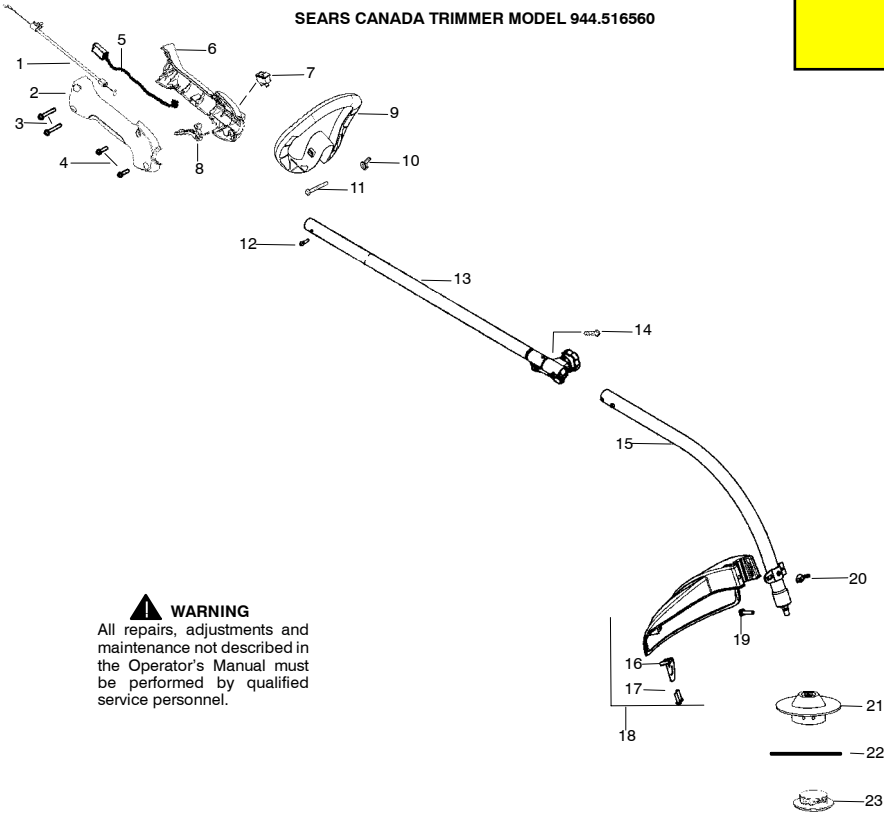

REPAIR PARTS

same as 358.796600

WARNING
 All repairs, adjustments and maintenance not described in the Operator's Manual must be performed by qualified service personnel.

Ref.	Part No.	Description	Ref.	Part No.	Description
1.	530059759	Assy-Throttle Cable	19.	530015820	Bolt
2.	530057541	Throttle Hsg. (Right)	20.	530016152	Wingnut
3.	530016406	Screw-Throttle Hsg.	21.	71-85740	Head-Cutting
4.	530015814	Screw	22.	---	Tube-Twisted Line
5.	530054183	Assy-Wire		71-85908	Red
6.	530059760	Throttle Hsg. (Left)		71-85909	Black
7.	530069572	Kit-Switch	23.	530096039	Plate-Glide
8.	530049107	Trigger			
9.	530058583	Assy-Handle (Incl. 10,11)			
10.	530016152	Wingnut			
11.	530015786	Bolt			
12.	530016319	Screw			
13.	530071791	Kit-Upper Shaft (Incl. 14)			
14.	530016344	Screw			
15.	530071788	Kit-Lower Shaft			
16.	530052285	Line Limiter			
17.	530015814	Screw-Line Limiter			
18.	530071802	Kit-Shield Assy (Incl. 16,17,19,20)			
				Not Shown	
				545137211	Operator Manual
				530057296	Decal-Shaft Warning
				530056220	Decal-Warning
				530058709	Bulb-Purge

REPAIR PARTS

SEARS CANADA TRIMMER MODEL 944.516560

WARNING
 All repairs, adjustments and maintenance not described in the Operator's Manual must be performed by qualified service personnel.

Engine Gasket Kit