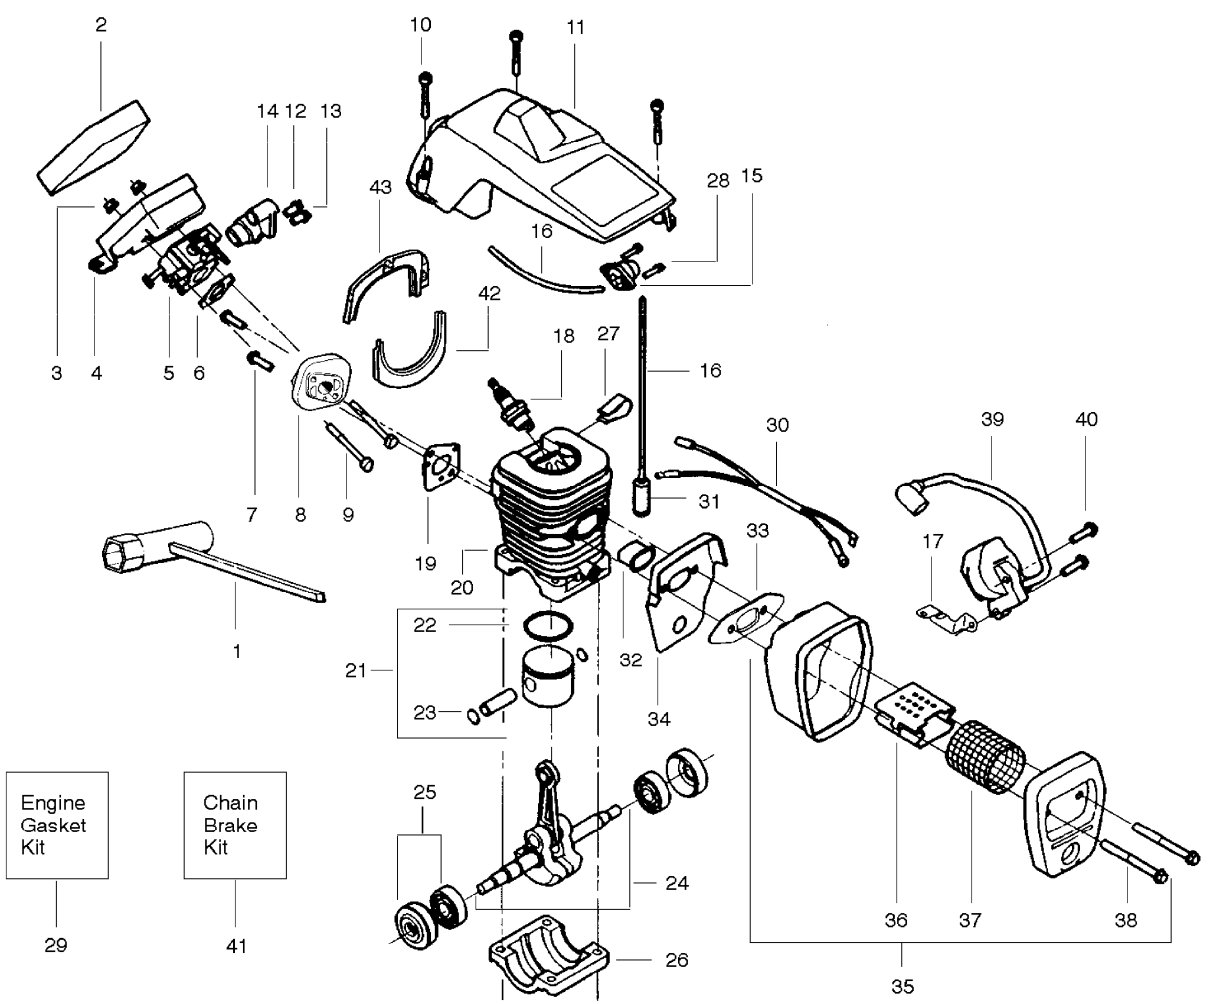

Ref #	Part Number	Qty	Description
1	530031163		Bar Wrench
2	530037793		Foam-Air Filter
3	530016101		Nut
4	530047604		Air Filter Housing
5	530069722		Carburetor Kit
6	530019239		Carb. Gasket
7	530015810		Screw
8	530049700		Carburetor Adaptor
9	530016187		Screw
10	530016102		Screw
11	530053183		Cylinder Shield
12	530038318		Limiter Cap-High
13	530038317		Limiter Cap-Low
14	530049244		Grommet-Carb. Adjust
15	530047566		Air Purge Ass'y.
16	530069216		Primer Line Kit (Small Dia)
17	530047442		Ground Strap
18	7185849		Spark Plug (CJ-7Y)
19	530019249		Gasket-Carb. Adaptor
20	530069932		Cylinder Kit
21	530069605		Piston Kit
22	530038729		Piston Ring
23	530015697		Retainer
24	530047062		Crankshaft Ass'y.
25	530047827		Seal & Bearing Ass'y.
26	530037935		Cap-Crankcase
27	530016136		Clip
28	530015780		Screw
29	530069608		Engine Gasket Kit
30	530049117		Wire Harness Ass'y.
31	530014362		Fuel Filter
32	530037652		Heat Insulator
33	530019221		Muffler Gasket
34	530038237		Muffler Back Plate
35	530047207		Muffler Ass'y.
36	530037813		Muffler Diffuser
37	530036103		Spark Arrestor Screen
38	530016132		Screw
39	530052277		Ignition Module
40	530015814		Screw
41	952706606		Chain Brake Kit
42	530049714		Seal-Carb. Adaptor (Lower)
43	530049715		Seal-Carb. Adaptor (Upper)
43	530031112		Clutch Ass'y. Tool
43	530031097		Air Gap Gauge