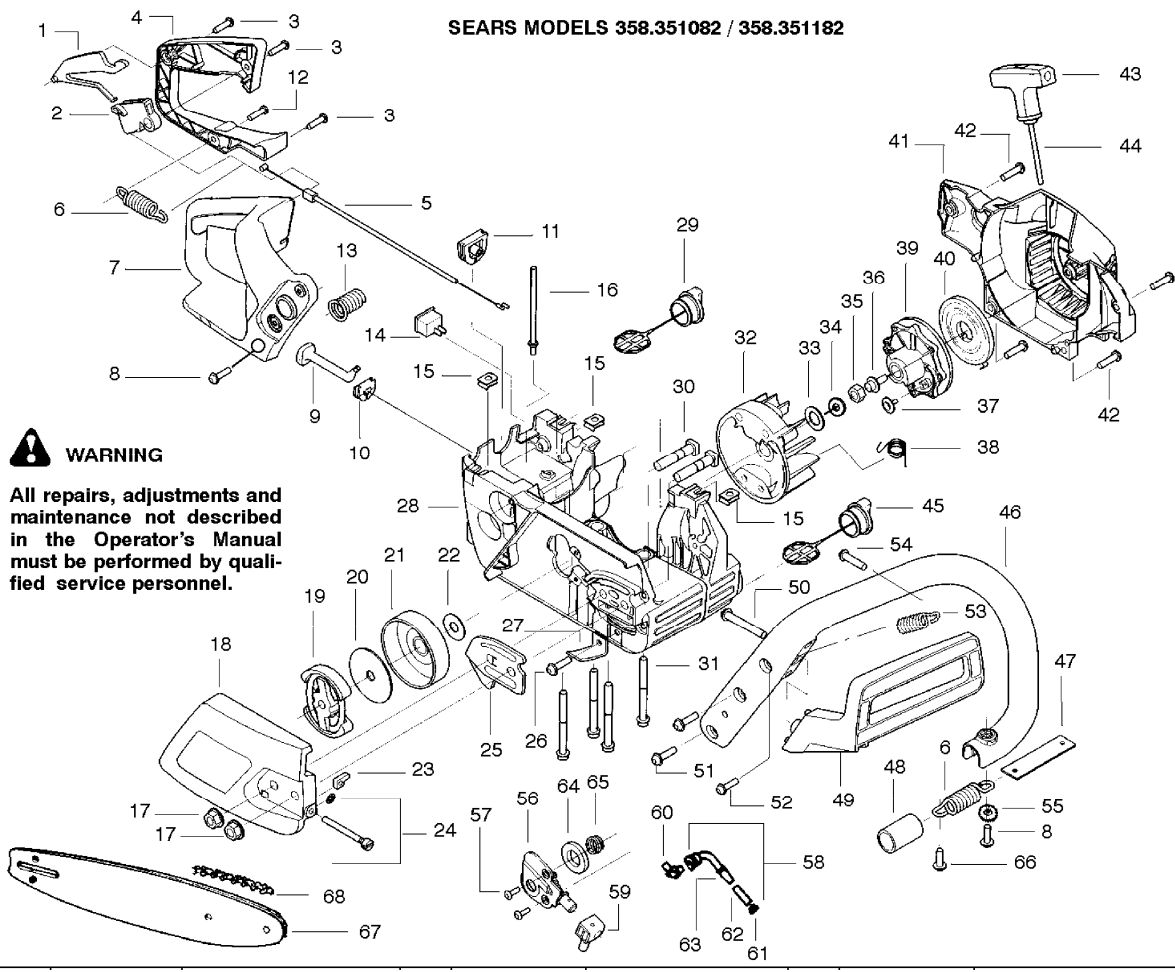

SEARS MODELS 358.351082 / 358.351182

**WARNING**  
 All repairs, adjustments and maintenance not described in the Operator's Manual must be performed by qualified service personnel.

Ref #	Part Number	Qty	Description
1	530038988		Throttle Lockout
2	530038987		Throttle Trigger
3	530015906		Screw
4	530047581		Cover-Rear Handle
5	530047602		Throttle Cable
6	530042082		Spring-Isolator
7	530047582		Rear Handle
8	530016018		Screw
9	530047605		Choke Knob
10	530049005		Grommet-Choke Knob
11	530047631		Grommet-Throttle Cable
12	530015886		Screw
13	530069384		Isolator Kit
14	530069572		Switch Kit
15	530015922		Nut-"U" Type
16	530069247		Fuel Line Kit (Large Dia.)
17	530015917		Nut-Bar Mounting
18	530037803		Clutch Cover
19	530014949		Clutch Ass'y.
20	530015611		Clutch Washer
21	530047061		Clutch Drum Ass'y. w/Bearing
22	530015907		Washer-Thrust
23	530015826		Pin-Bar Adjusting
24	530069611		Bar Adjusting Kit w/Screw & Retainer
25	530038238		Plate-Bar Mounting
26	530015814		Screw
27	530029850		Chain Catcher
28	530047600		Chassis Ass'y.
29	530047192		Fuel Cap Ass'y.
30	530016133		Bolt-Bar
31	530016132		Screw
32	530039209		Flywheel Ass'y.
33	530400897		Washer
34	530092322		Lockwasher
35	530016134		Nut-Flywheel
36	530015920		Screw
37	530016080		Screw
38	530023817		Spring-Starter Dog
39	530037817		Starter Pulley
40	530027531		Spring-Starter
41	530049336		Fan Housing
42	530015892		Screw
43	530037485		Starter Handle
44	530069232		Rope Kit
45	530010846		Oil Cap Ass'y.
46	530047583		Front Handle
47	530047608		Limiter Strap
48	530036142		Sleeve-AV Spring
49	530038224		Handguard
50	530016020		Screw
51	530015843		Screw
52	530016009		Screw
53	530047934		Spring Ass'y.
54	530015875		Screw
55	530015123		Washer
56	530069957		Oil Pump Kit
57	530016097		Screw
58	530047663		Oil-Pickup Ass'y.
59	530019206		Seal Block
60	530049477		Elbow-Oil Pickup