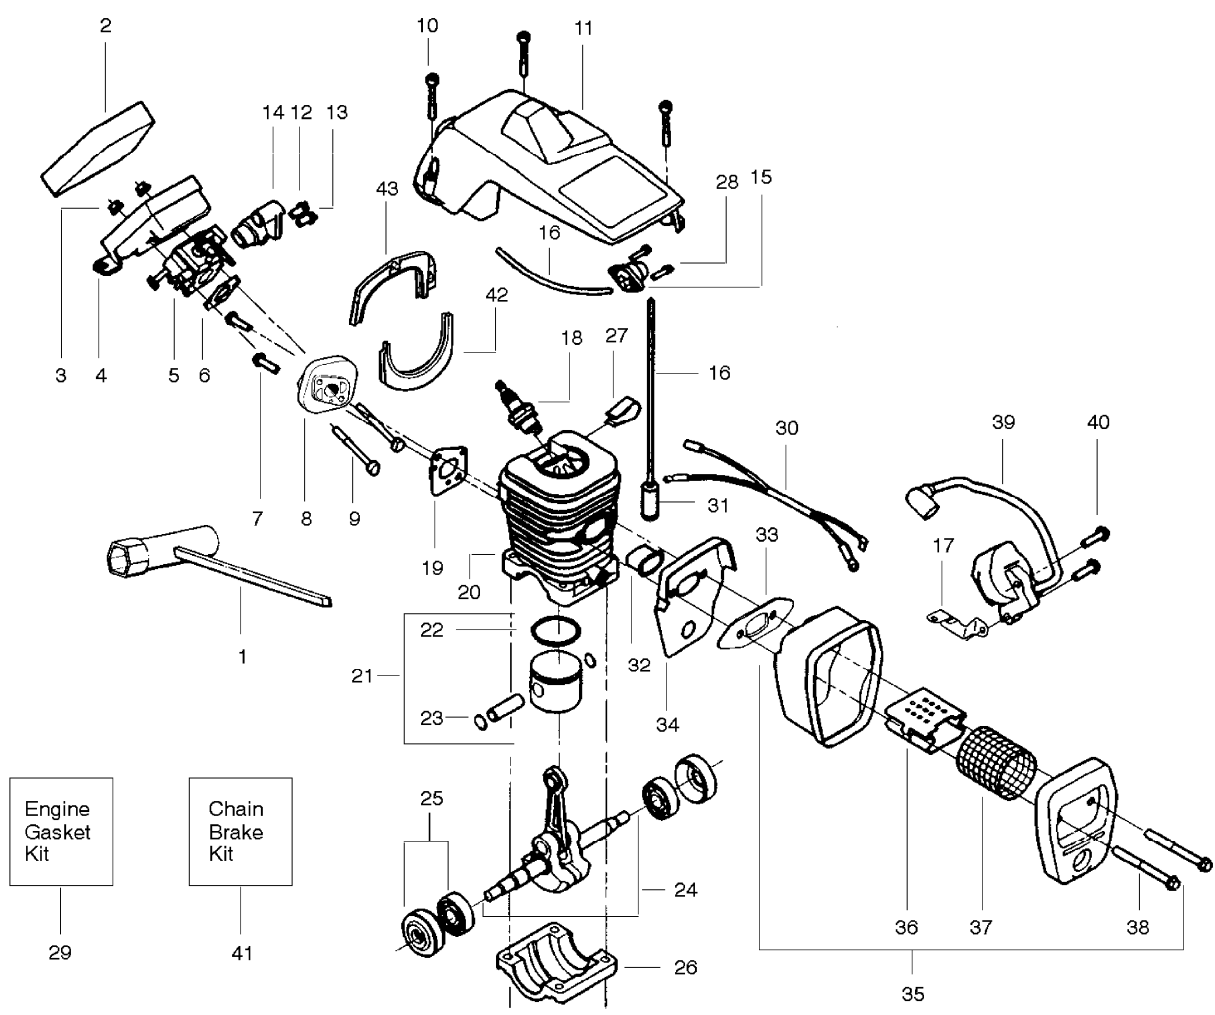

Ref #	Part Number	Qty	Description
1	530031163		Bar Wrench
2	530037793		Foam-Air Filter
3	530016101		Nut
4	530047604		Air Filter Housing
5	530069722		Carburetor Kit
6	530019239		Carb. Gasket
7	530015810		Screw
8	530049700		Carburetor Adaptor
9	530016187		Screw
10	530016102		Screw
11	530053183		Cylinder Shield
12	530038318		Limiter Cap-High
13	530038317		Limiter Cap-Low
14	530049244		Grommet-Carb. Adjust
15	530047566		Air Purge Ass'y.
16	530069216		Primer Line Kit (Small Dia)
17	530047442		Ground Strap
18	7185849		Spark Plug (CJ-7Y)
19	530019249		Gasket-Carb. Adaptor
20	530069932		Cylinder Kit
21	530069605		Piston Kit
22	530038729		Piston Ring
23	530015697		Retainer
24	530047062		Crankshaft Ass'y.
25	530047827		Seal & Bearing Ass'y.
26	530037935		Cap-Crankcase
27	530016136		Clip
28	530015780		Screw
29	530069608		Engine Gasket Kit
30	530049117		Wire Harness Ass'y.
31	530014362		Fuel Filter
32	530037652		Heat Insulator
33	530019221		Muffler Gasket
34	530049870		Muffler Back Plate
35	530047207		Muffler Ass'y.
36	530037813		Muffler Diffuser
37	530036103		Spark Arrestor Screen
38	530016132		Screw
39	530052277		Ignition Module
40	530015814		Screw
41	952706606		Chain Brake Kit
42	530049714		Seal-Carb. Adaptor (Lower)
43	530049715		Seal-Carb. Adaptor (Upper)
	530038895		Decal-Fan Housing
	530047630		Decal-Stop