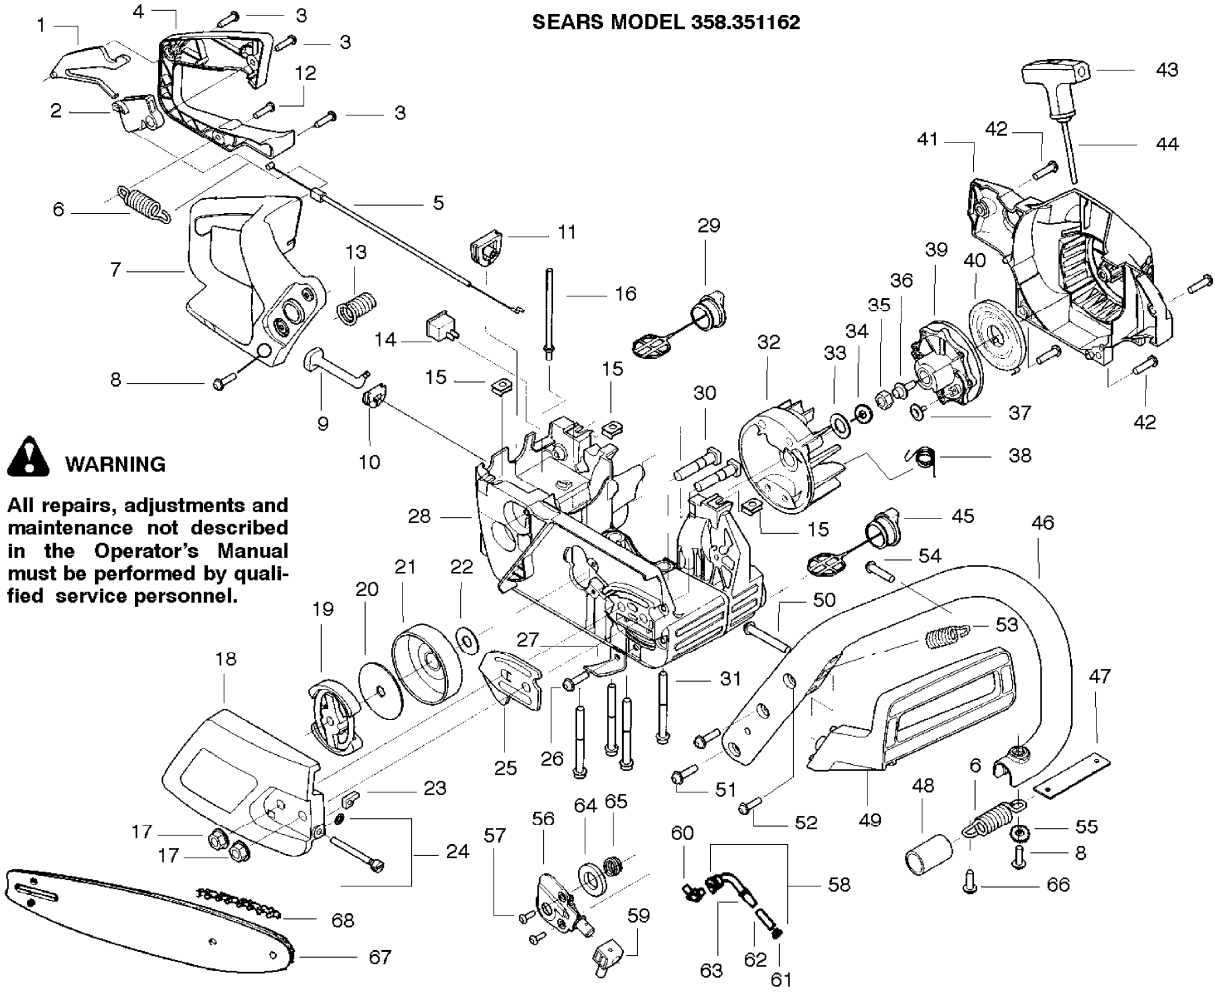

SEARS MODEL 358.351162

WARNING

All repairs, adjustments and maintenance not described in the Operator's Manual must be performed by qualified service personnel.

Ref #	Part Number	Qty	Description
1	530038988		Throttle Lockout
2	530038987		Throttle Trigger
3	530015906		Screw
4	530047581		Cover-Rear Handle
5	530047602		Throttle Cable
6	530042082		Spring-Isolator
7	530047582		Rear Handle
8	530016018		Screw
9	530047605		Choke Knob
10	530049005		Grommet-Choke Knob
11	530047631		Grommet-Throttle Cable
12	530015886		Screw
13	530069384		Isolator Kit
14	530069572		Switch Kit
15	530015922		Nut-"U" Type
16	530069247		Fuel Line Kit (Large Dia.)
17	530015917		Nut-Bar Mounting
18	530037803		Clutch Cover
19	530014949		Clutch Ass'y.
20	530015611		Clutch Washer
21	530047061		Clutch Drum Ass'y. w/Bearing
22	530015907		Washer-Thrust
23	530015826		Pin-Bar Adjusting
24	530069611		Bar Adjusting Kit w/Screw & Retainer
25	530038238		Plate-Bar Mounting
26	530015814		Screw
27	530029850		Chain Catcher
28	530047600		Chassis Ass'y.
29	530047192		Fuel Cap Ass'y.
30	530016133		Bolt-Bar
31	530016132		Screw
32	530039209		Flywheel Ass'y.
33	530400897		Washer
34	530092322		Lockwasher
35	530016134		Nut-Flywheel
36	530015920		Screw
37	530016080		Screw
38	530023817		Spring-Starter Dog
39	530037817		Starter Pulley
40	530027531		Spring-Starter
41	530049336		Fan Housing
42	530015892		Screw
43	530037485		Starter Handle
44	530069232		Rope Kit
45	530010846		Oil Cap Ass'y.
46	530047583		Front Handle
47	530047608		Limiter Strap
48	530036142		Sleeve-AV Spring
49	530038224		Handguard
50	530016020		Screw
51	530015843		Screw
52	530016009		Screw
53	530047934		Spring Ass'y.
54	530015875		Screw
55	530015123		Washer
56	530069957		Oil Pump Kit
57	530016097		Screw
58	530047663		Oil-Pickup Ass'y.
59	530019206		Seal Block
60	530049477		Elbow-Oil Pickup